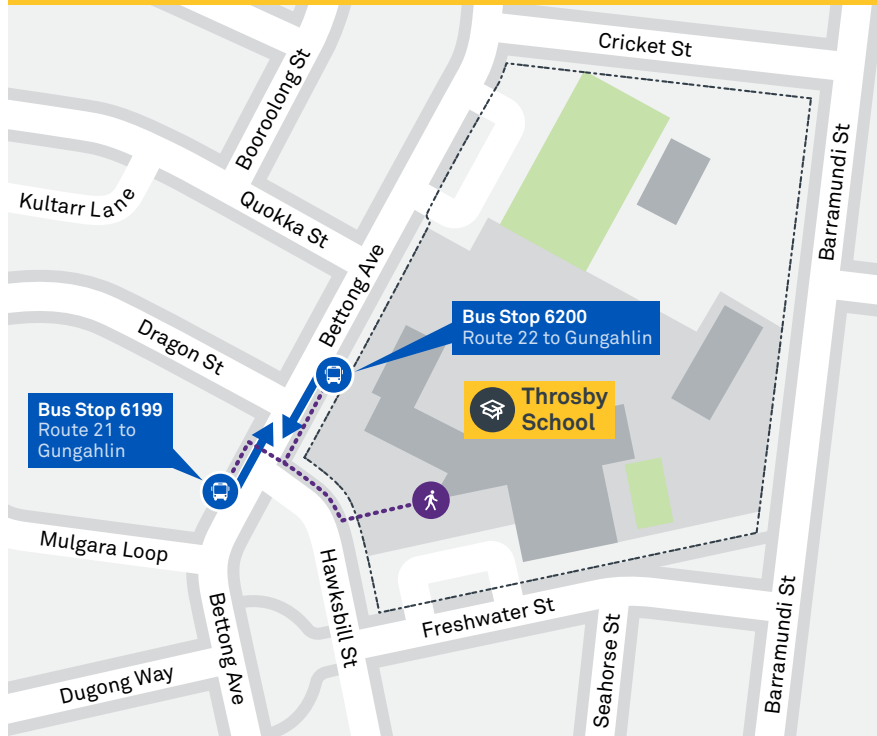

## Local area map

School start

🕒 9:00 am

School finish

🕒 3:00 pm

Bus stop location

21

Regular route number\*

## Summary of bus services

Route	Suburbs/Areas Served
21	Gungahlin, Palmerston, Harrison, Throsby
22	Gungahlin, Throsby, Harrison, Palmerston

# HARRISON LOOP via Palmerston and Throsby

Effective 9 October 2023

21

22

## ROUTE MAP

- Bus route
- Bus interchange
- Mode interchange
- Educational institution
- Hospital
- Bicycle lockers
- Park and Ride
- R1 RAPID route
- Bus terminus
- 21 Route number
- Shopping centre
- Bicycle rails
- Bicycle cage
- Bus stop / this side only