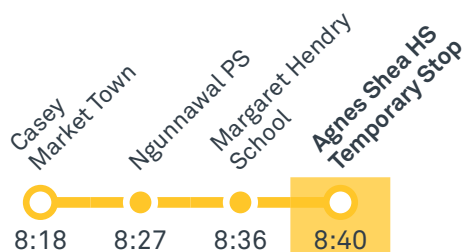

Summary of bus services

Route	Suburbs/Areas Served
25	Gungahlin, Amaroo, Jacka, Moncrieff, Taylor, Ngunnawal, Casey
26	Gungahlin, Casey, Ngunnawal, Taylor, Moncrieff, Jacka, Amaroo
1072	Taylor, Moncrieff, Ngunnawal, Casey

AGNES SHEA SCHOOL

Plan your trip with the TC Journey planner! Visit transport.act.gov.au for details

Effective 3 February 2025

Morning services

1072 From Casey

Afternoon services

1072 To Casey

TAYLOR LOOP via Moncrieff and Casey

Effective 6 April 2024

25

26

ROUTE MAP

- Bus route
- Bus interchange
- Mode interchange
- Educational institution
- Hospital
- Bicycle lockers
- Park and Ride
- R1** RAPID route
- Bus terminus
- 25 Route number
- Shopping centre
- Bicycle rails
- Bicycle cage
- Bus stop / this side only