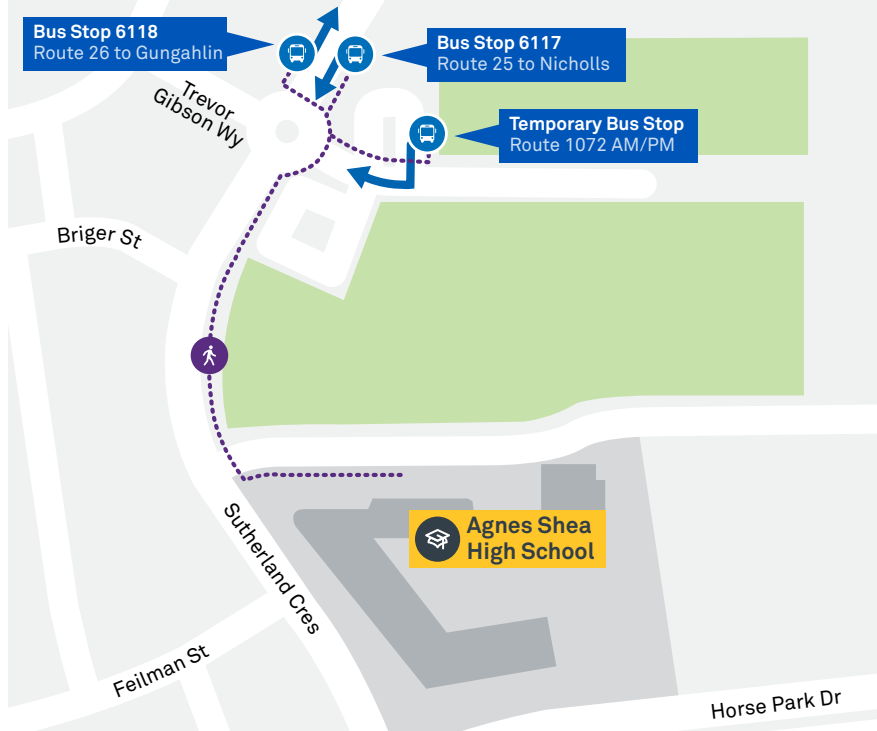

AGNES SHEA SCHOOL

Plan your trip with the TC Journey planner! Visit transport.act.gov.au for details

Effective 3 February 2025

Local area map

School start

🕒 8:55 am

School finish

🕒 3:00 pm

Bus stop location

25

Regular route number*

1072

School route number

Walking route

* For more information on these route services, including timetables, visit transport.act.gov.au

Local area map provides indicative walking paths only. This map is designed to represent local public transport options in the area and is not to scale.

Summary of bus services