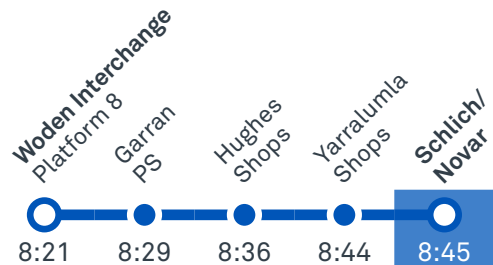

Route	AM	PM	Suburbs/Areas Served	Other information
57	✓	✓	City Interchange, Parkes, Deakin, Yarralumla, Hughes, Garran, Phillip, Woden Bus Station	

CANBERRA
IS BETTER
CONNECTED

transport.act.gov.au

TTC Transport
Canberra

TG19027

YARRALUMLA PRIMARY SCHOOL

Plan your trip with the TC Journey planner! Visit transport.act.gov.au for details

Morning regular services

Other times available. Visit transport.act.gov.au

57 From Woden

57 From City

CANBERRA
IS BETTER
CONNECTED

transport.act.gov.au

TTC Transport
Canberra

TG19027

YARRALUMLA PRIMARY SCHOOL

Plan your trip with the TC Journey planner! Visit transport.act.gov.au for details

Afternoon regular services

Other times available. Visit transport.act.gov.au

57

To City

57

To Woden

CANBERRA
IS BETTER
CONNECTED

transport.act.gov.au

TTC Transport
Canberra