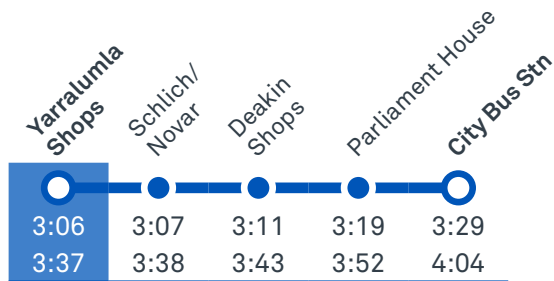

57 From City

CANBERRA
IS BETTER
CONNECTED

transport.act.gov.au

TTC Transport
Canberra

TG19027

YARRALUMLA PRIMARY SCHOOL

Plan your trip with the TC Journey planner! Visit transport.act.gov.au for details

Afternoon regular services

Other times available. Visit transport.act.gov.au

57

To City

57

To Woden

CANBERRA
IS BETTER
CONNECTED

transport.act.gov.au

TTC Transport
Canberra