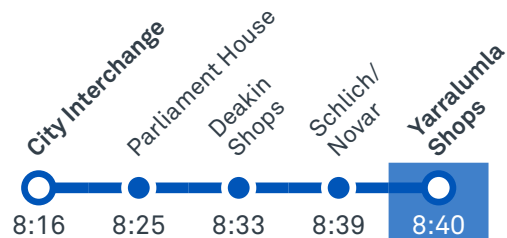

Route	AM	PM	Suburbs/Areas Served	Other information
57	✓	✓	City Interchange, Parkes, Deakin, Yarralumla, Hughes, Garran, Phillip, Woden Bus Station	

CANBERRA
IS BETTER
CONNECTED

transport.act.gov.au

TTC Transport
Canberra

TG19027

YARRALUMLA PRIMARY SCHOOL

Plan your trip with the TC Journey planner! Visit transport.act.gov.au for details

Morning regular services

Other times available. Visit transport.act.gov.au

57 From Woden

57 From City

CANBERRA
IS BETTER
CONNECTED

transport.act.gov.au

TTC Transport
Canberra

TG19027

YARRALUMLA PRIMARY SCHOOL

Plan your trip with the TC Journey planner! Visit transport.act.gov.au for details

Afternoon regular services

Other times available. Visit transport.act.gov.au

57

To City

57

To Woden

CANBERRA
IS BETTER
CONNECTED

transport.act.gov.au

TTC Transport
Canberra