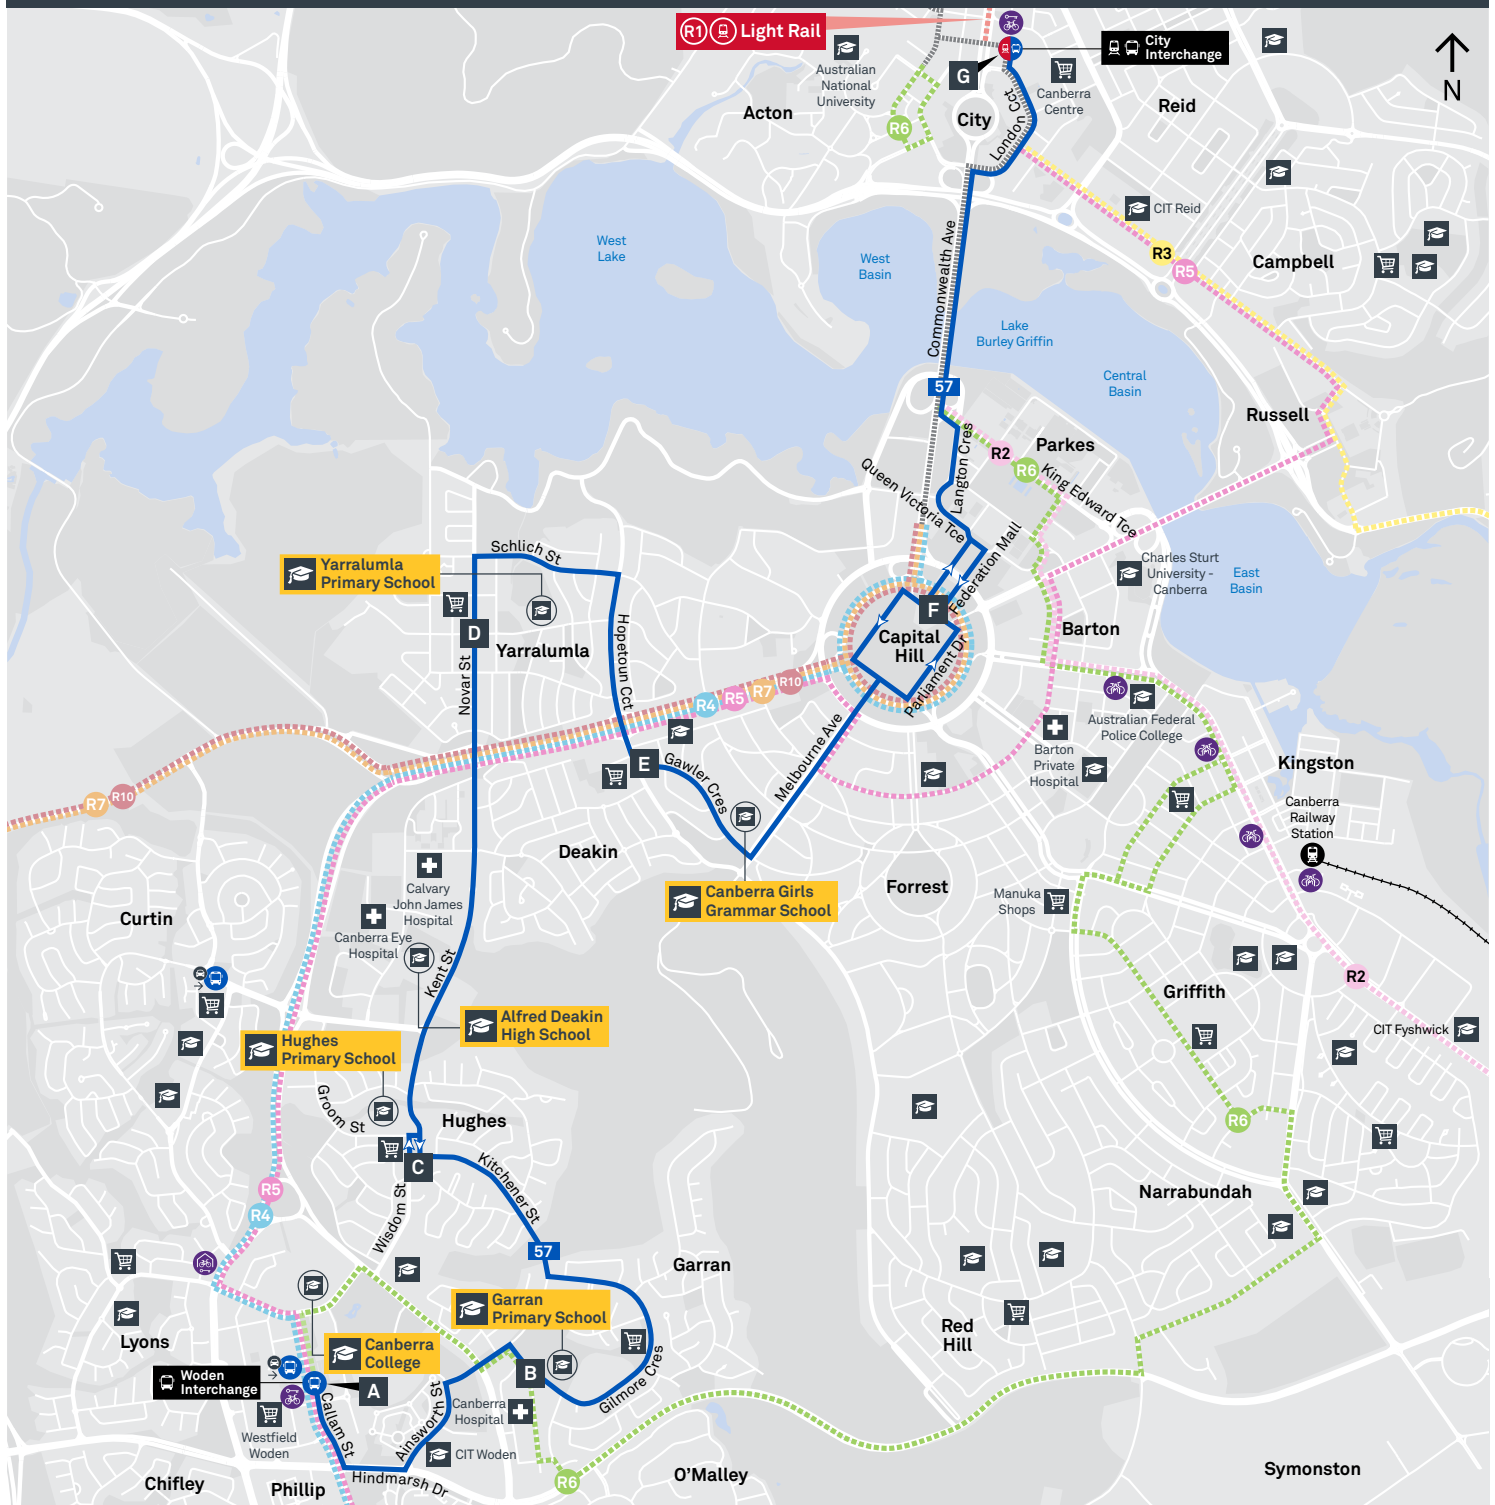

Route	AM	PM	Suburbs/Areas Served	Other information
57	✓	✓	City Interchange, Parkes, Deakin, Yarralumla, Hughes, Garran, Phillip, Woden Bus Station	

CANBERRA
IS BETTER
CONNECTED

transport.act.gov.au

TTC Transport
Canberra

57 From City

CANBERRA
IS BETTER
CONNECTED

transport.act.gov.au

TTC Transport
Canberra

TG19027

YARRALUMLA PRIMARY SCHOOL

Plan your trip with the TC Journey planner! Visit transport.act.gov.au for details

Afternoon regular services

Other times available. Visit transport.act.gov.au

57

To City

57

To Woden

CANBERRA
IS BETTER
CONNECTED

transport.act.gov.au

TTC Transport
Canberra

TG19027

WODEN TO CITY via Hughes and Yarralumla

ROUTE MAP

- Bus route
- Bus station
- Mode interchange
- Educational institution
- Hospital
- Bicycle lockers
- Park and Ride
- R2 RAPID route
- Bus terminus
- Route number
- Shopping centre
- Bicycle rails
- Bicycle cage