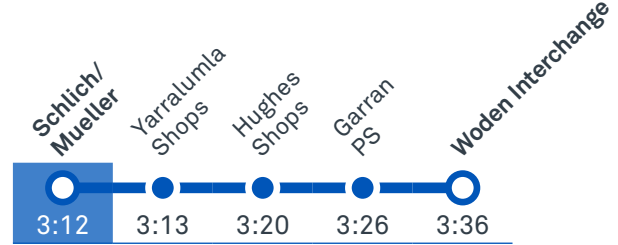

Other times available. Visit transport.act.gov.au

57

To City

57

To Woden

CANBERRA
IS BETTER
CONNECTED

transport.act.gov.au

TTC Transport
Canberra