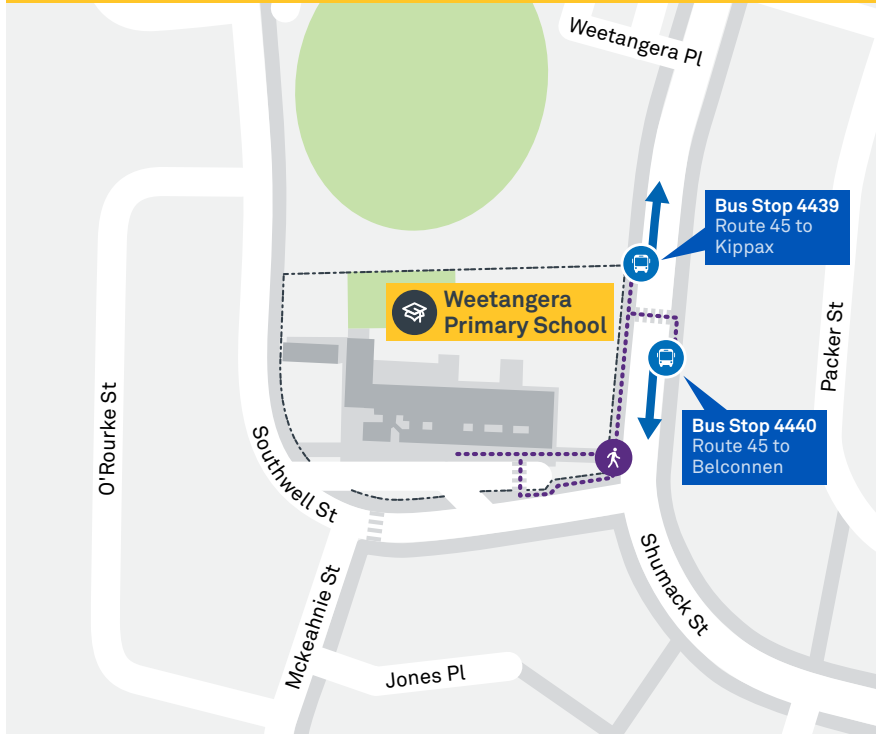

WEETANGERA PRIMARY SCHOOL

Plan your trip with the TC Journey planner! Visit transport.act.gov.au for details

Local area map

School start

🕒 9:00 am

School finish

🕒 3:00 pm

Bus stop location

45

Regular route number

Walking route

Local area map provides indicative walking paths only. This map is designed to represent local public transport options in the area and is not to scale

Summary of bus services

Route	AM	PM	Suburbs/Areas Served	Other information
45	✓	✓	Kippax, Holt, Higgins, Hawker, Weetangera, Belconnen Bus Stations	

CANBERRA
IS BETTER
CONNECTED

transport.act.gov.au

TTC Transport
Canberra

TG19027

CANBERRA
IS BETTER
CONNECTED

transport.act.gov.au

TTC Transport
Canberra

TG19027

WEETANGERA PRIMARY SCHOOL

Plan your trip with the TC Journey planner! Visit transport.act.gov.au for details

Afternoon regular services