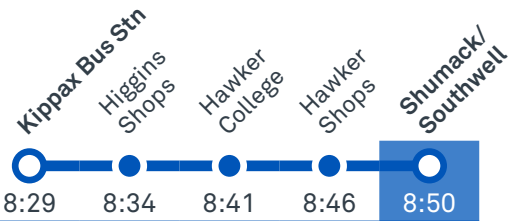

Route	AM	PM	Suburbs/Areas Served	Other information
45	✓	✓	Kippax, Holt, Higgins, Hawker, Weetangera, Belconnen Bus Stations	

CANBERRA
IS BETTER
CONNECTED

transport.act.gov.au

TTC Transport
Canberra

TG19027

WEETANGERA PRIMARY SCHOOL

Plan your trip with the TC Journey planner! Visit transport.act.gov.au for details

Morning regular services

Other times available. Visit transport.act.gov.au

45 From Kippax

45 From Belconnen

CANBERRA
IS BETTER
CONNECTED

transport.act.gov.au

TTC Transport
Canberra

TG19027

WEETANGERA PRIMARY SCHOOL

Plan your trip with the TC Journey planner! Visit transport.act.gov.au for details

Afternoon regular services