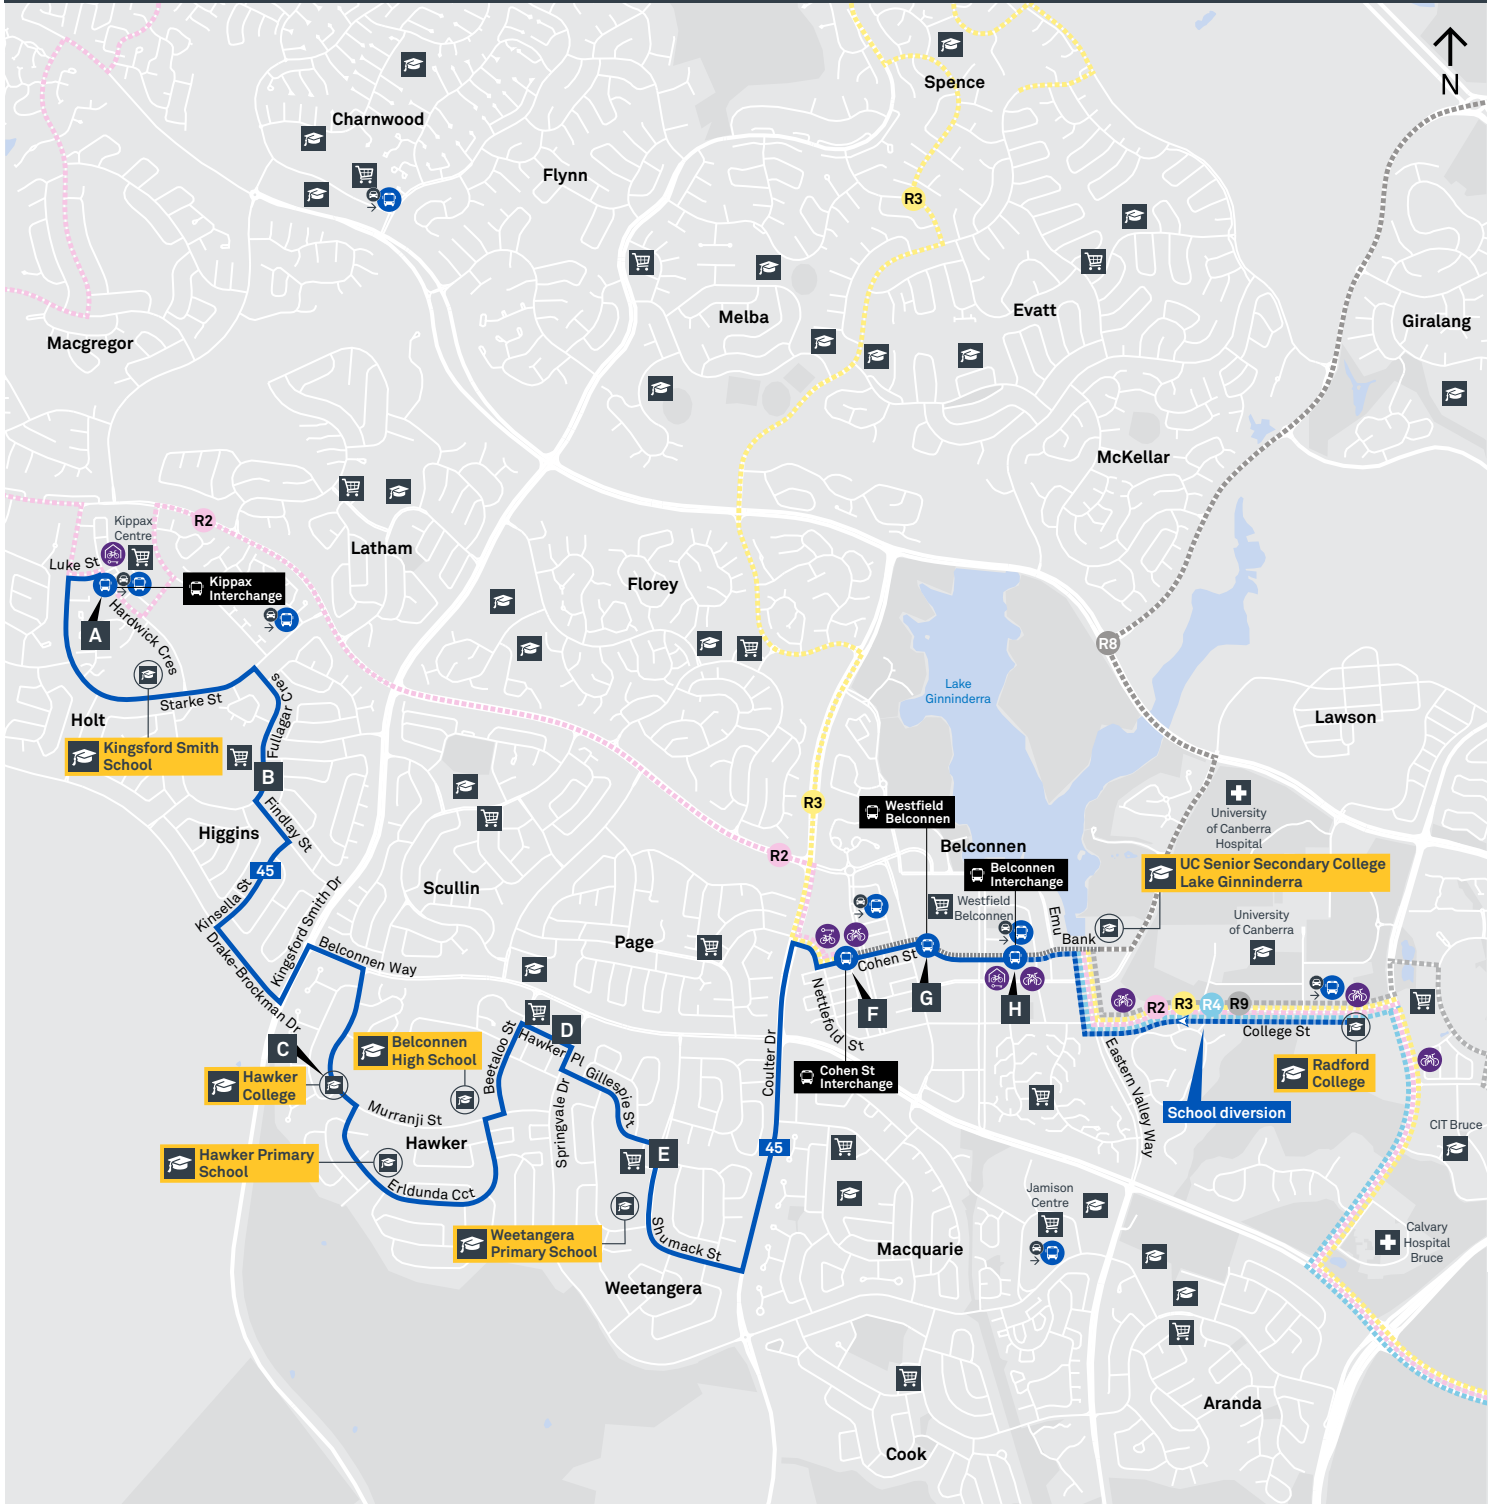

WEETANGERA PRIMARY SCHOOL

Plan your trip with the TC Journey planner! Visit transport.act.gov.au for details

Local area map

School start

🕒 9:00 am

School finish

🕒 3:00 pm

Bus stop location

CANBERRA
IS BETTER
CONNECTED

transport.act.gov.au

TTC Transport
Canberra

TG19027

WEETANGERA PRIMARY SCHOOL

Plan your trip with the TC Journey planner! Visit transport.act.gov.au for details

Afternoon regular services

Other times available. Visit transport.act.gov.au

45

To Belconnen

45

To Kippax

CANBERRA
IS BETTER
CONNECTED

transport.act.gov.au

TTC Transport
Canberra

TG19027

KIPPAX TO BELCONNEN

via Higgins and Hawker

ROUTE MAP

- Bus route
- Bus station
- Mode interchange
- Educational institution
- Hospital
- Bicycle lockers
- Park and Ride
- R2 **RAPID** route
- Bus terminus
- 45 Route number
- Shopping centre
- Bicycle rails
- Bicycle cage