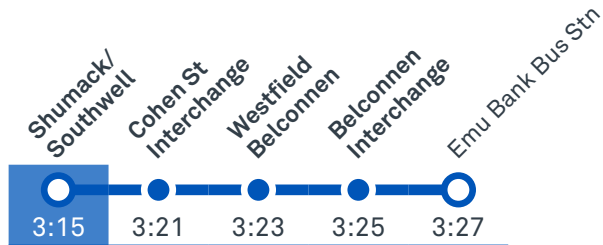

CANBERRA
IS BETTER
CONNECTED

transport.act.gov.au

TTC Transport
Canberra

TG19027

WEETANGERA PRIMARY SCHOOL

Plan your trip with the TC Journey planner! Visit transport.act.gov.au for details

Afternoon regular services

Other times available. Visit transport.act.gov.au

45

To Belconnen

45

To Kippax

CANBERRA
IS BETTER
CONNECTED

transport.act.gov.au

TTC Transport
Canberra