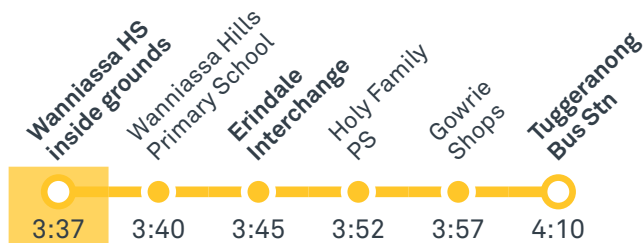

## Afternoon school services

**2062**

To Kambah

**2063**

To Kambah

**2074**

To Tuggeranong

TG19027

# ERINDALE LOOP via Oxley and Monash