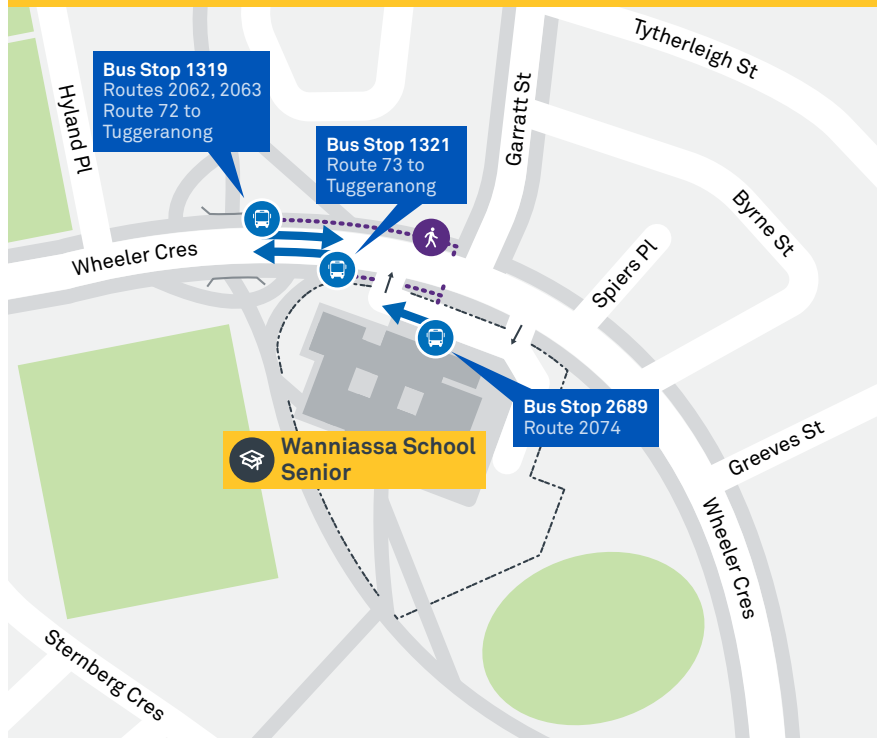

# WANNIASSA SCHOOL SNR CAMPUS

Plan your trip with the TC Journey planner! Visit [transport.act.gov.au](http://transport.act.gov.au) for details

## Local area map

School start

🕒 9:00 am

School finish

🕒 3:05 pm

Bus stop location

**72**

Regular route number

**2062**

School route number

Walking route

Local area map provides indicative walking paths only. This map is designed to represent local public transport options in the area and is not to scale

## ROUTE MAP

- Bus route
- Bus station
- Mode interchange
- Educational institution
- Hospital
- Bicycle lockers
- Bicycle cage
- R4 RAPID route
- Bus terminus
- 72 Route number
- Shopping centre
- Bicycle rails
- Park and Ride