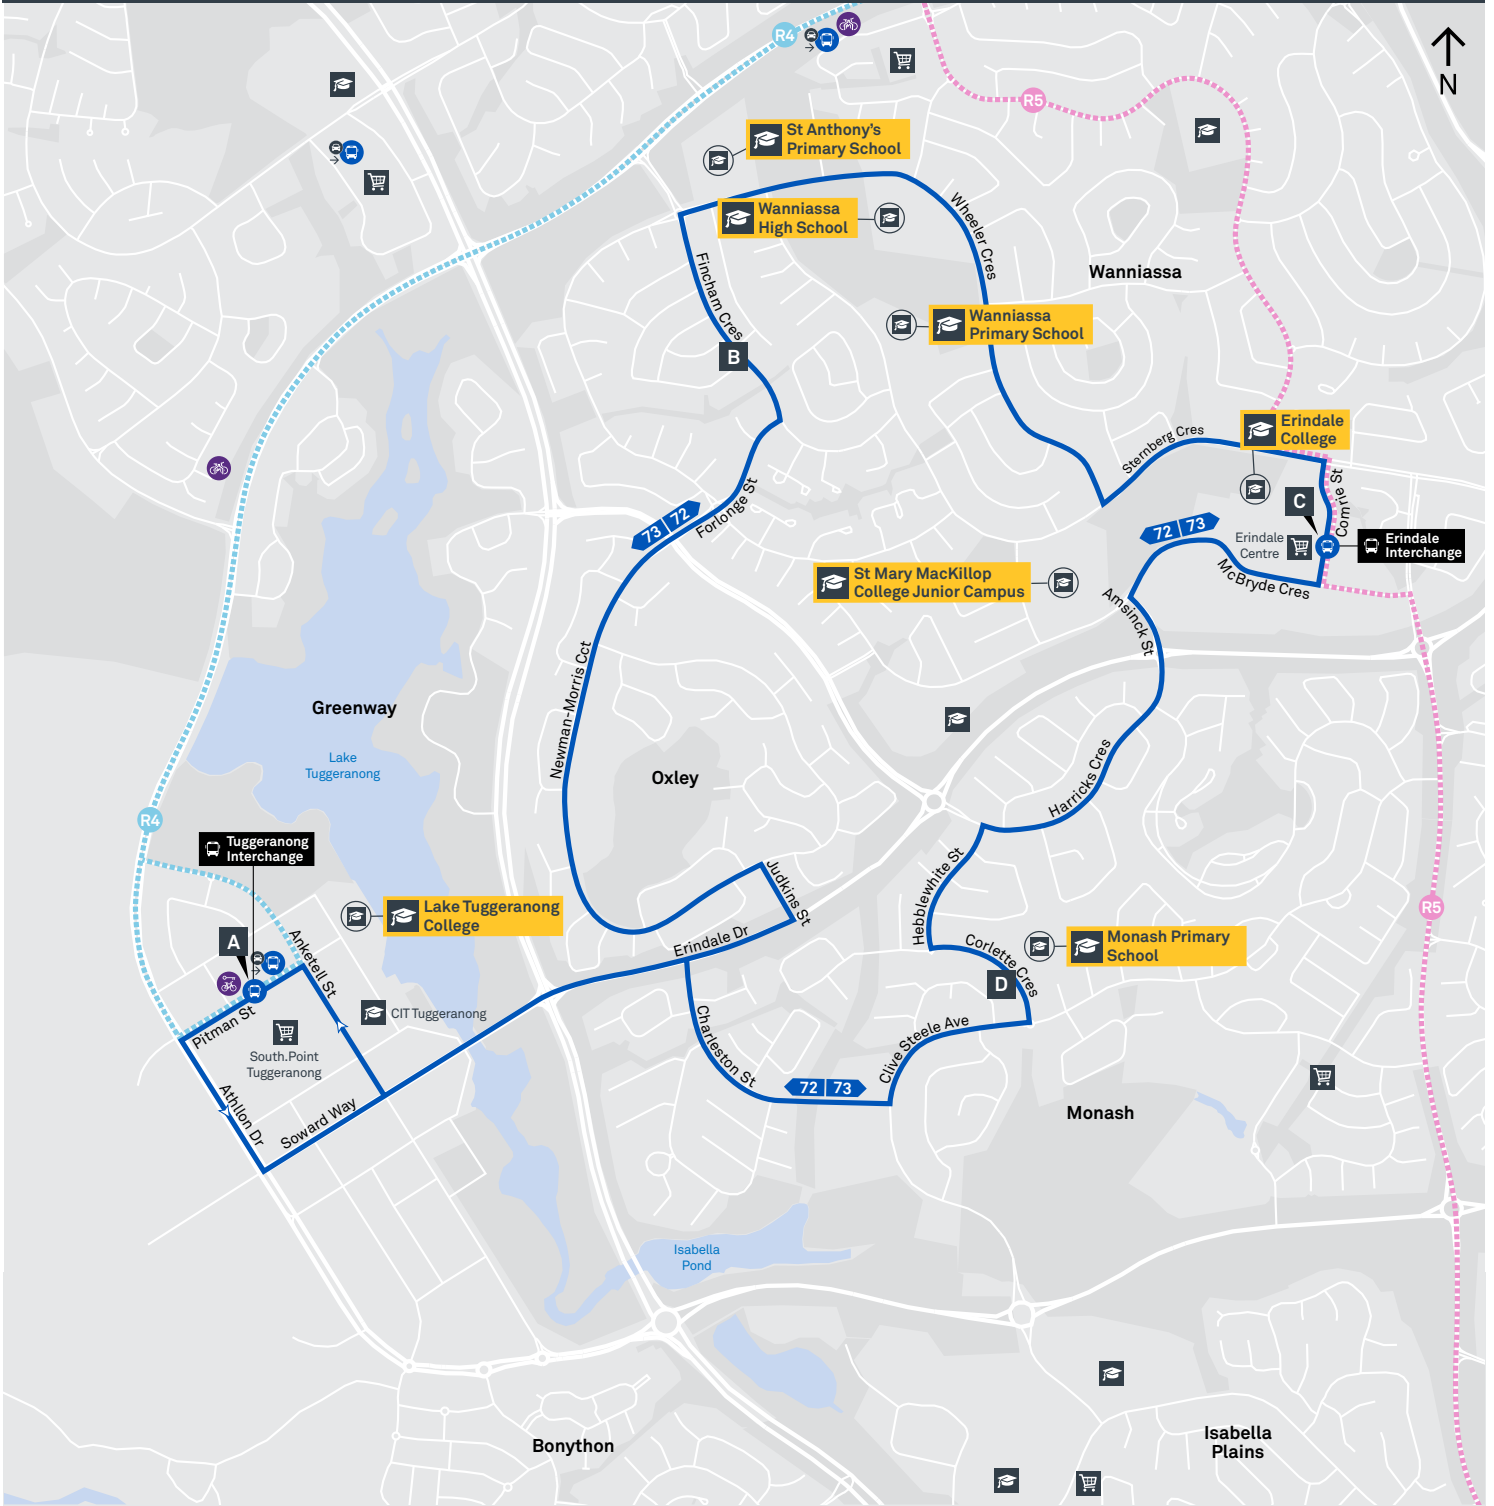

## Afternoon school services

**2062**

To Kambah

**2063**

To Kambah

**2074**

To Tuggeranong

TG19027

# ERINDALE LOOP via Oxley and Monash

## ROUTE MAP

- Bus route
- Bus station
- Mode interchange
- Educational institution
- Hospital
- Bicycle lockers
- Bicycle cage
- R4 RAPID route
- Bus terminus
- 72 Route number
- Shopping centre
- Bicycle rails
- Park and Ride

# SCHOOL ROUTE 2062 (AM & PM)