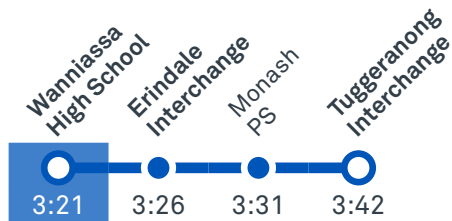

## Afternoon regular services

Other times available. Visit [transport.act.gov.au](http://transport.act.gov.au)

**72**

To Tuggeranong

**73**

To Tuggeranong

## Afternoon school services

**2062**

To Kambah

**2063**

To Kambah

**2074**

To Tuggeranong

TG19027