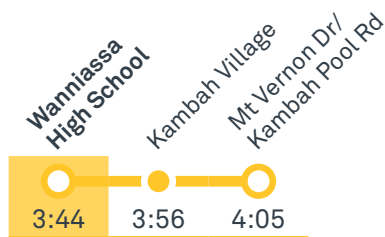

## Afternoon regular services

Other times available. Visit [transport.act.gov.au](http://transport.act.gov.au)

**72**

To Tuggeranong

**73**

To Tuggeranong

## Afternoon school services

**2062**

To Kambah

**2063**

To Kambah

**2074**

To Tuggeranong

TG19027