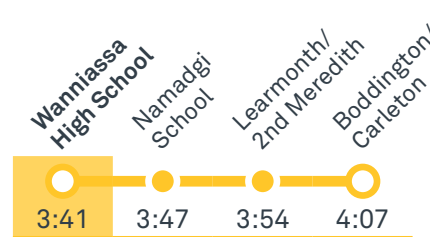

## Afternoon regular services

Other times available. Visit [transport.act.gov.au](http://transport.act.gov.au)

**72**

To Tuggeranong

**73**

To Tuggeranong

## Afternoon school services

**2062**

To Kambah

**2063**

To Kambah

**2074**

To Tuggeranong

TG19027