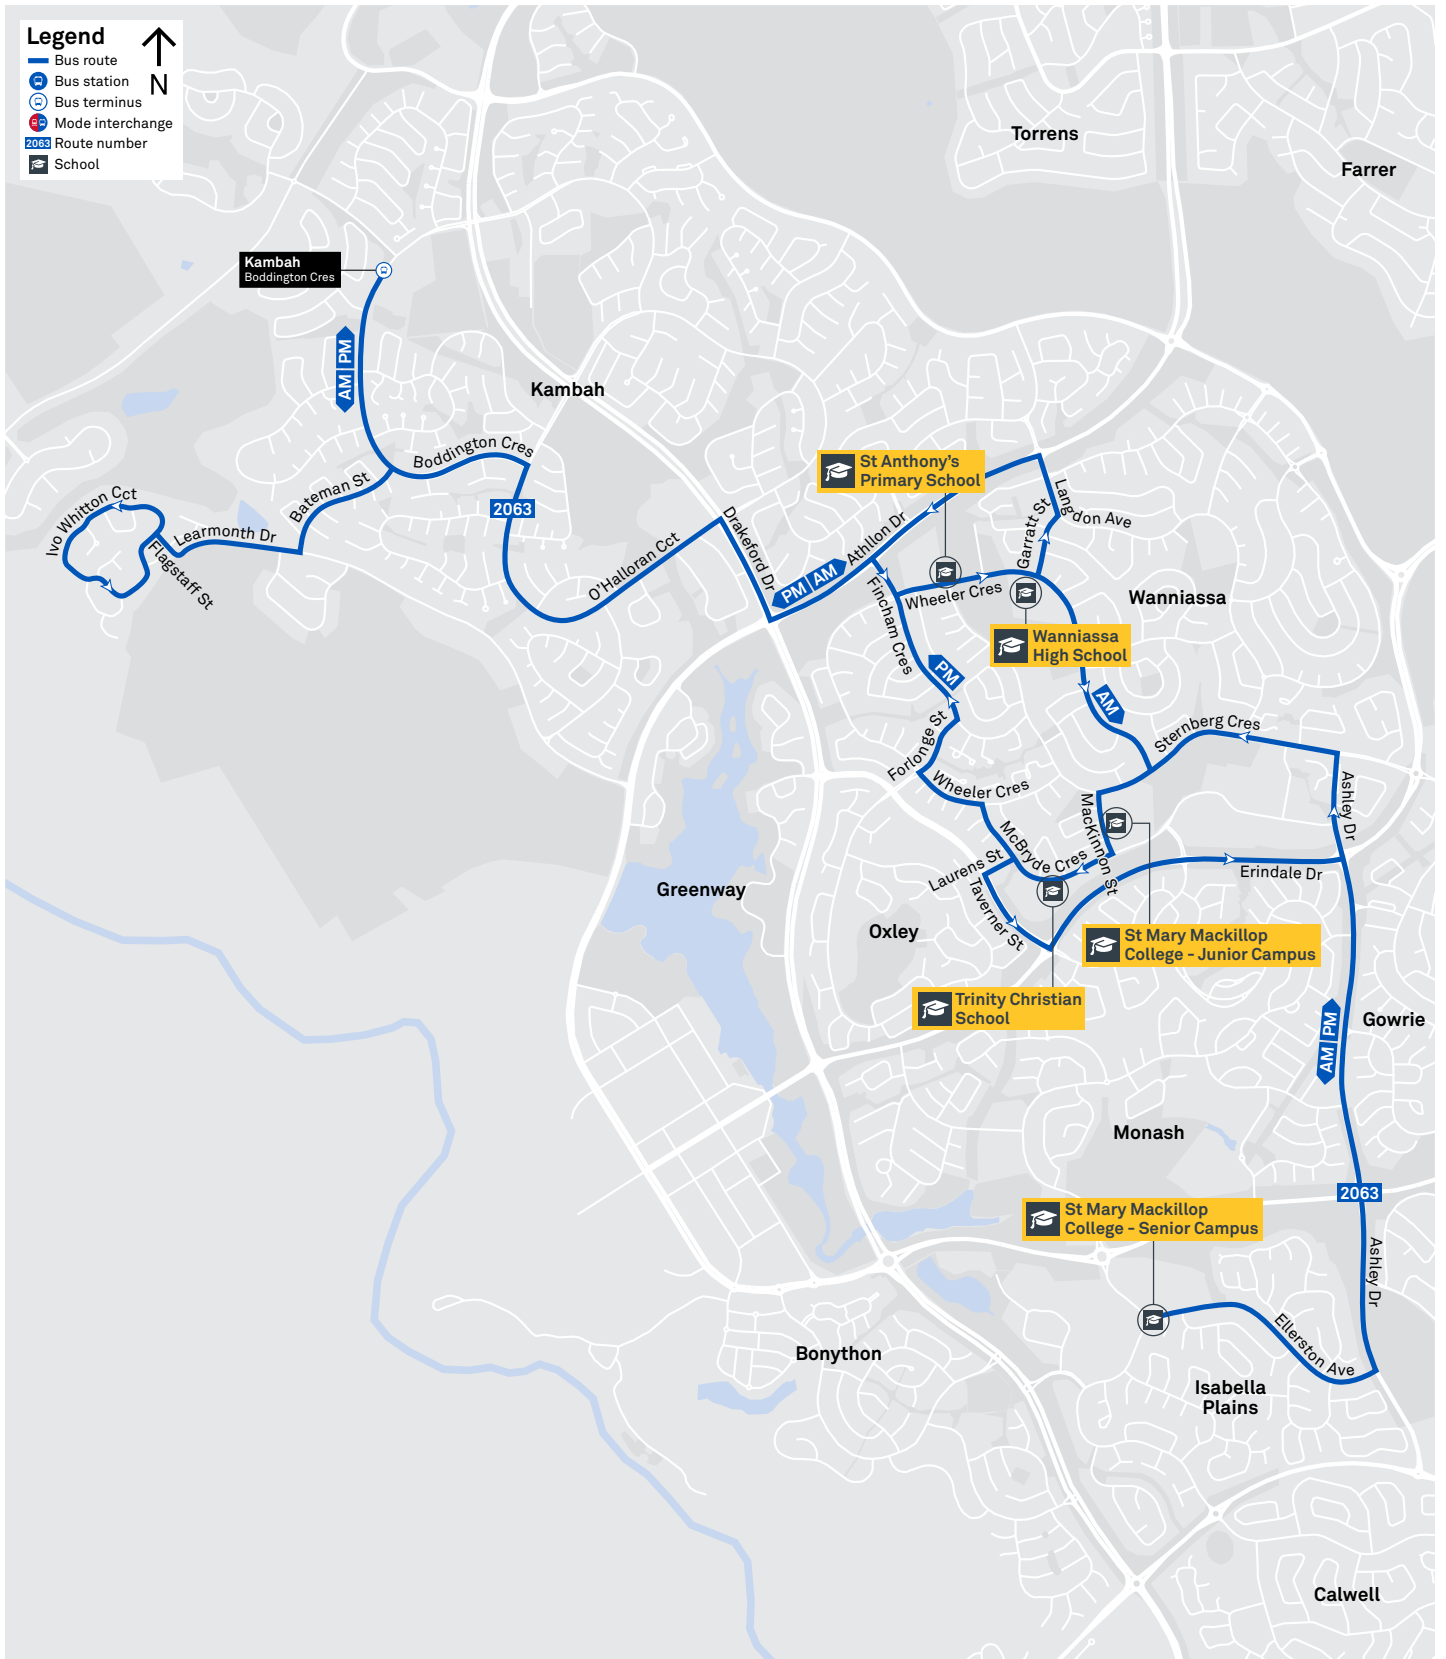

SCHOOL ROUTE 2063 (AM & PM)

CANBERRA IS BETTER CONNECTED

transport.act.gov.au

TTC Transport Canberra