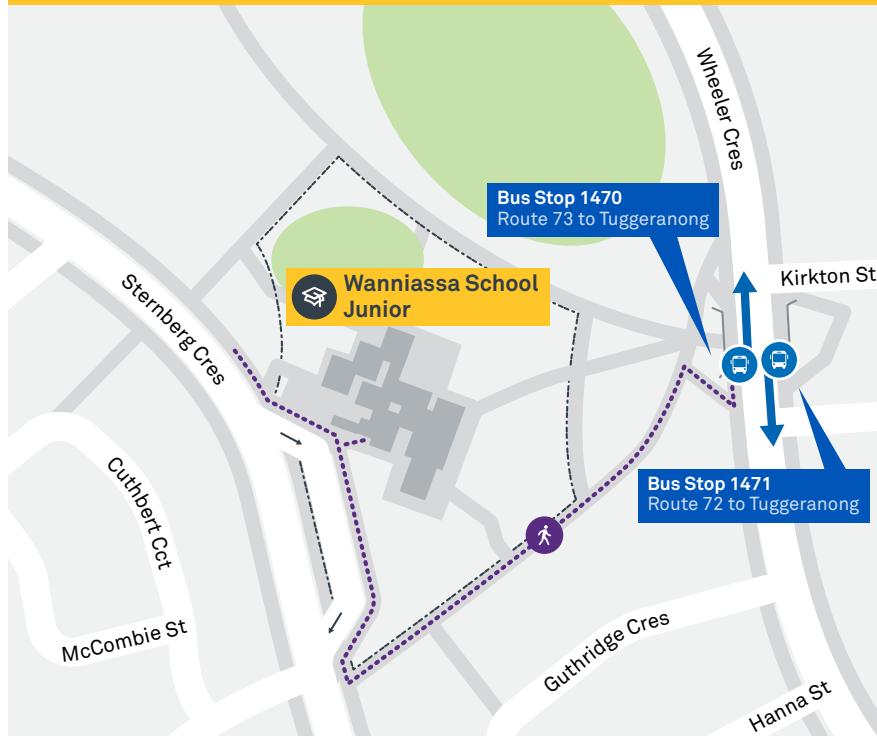

## Local area map

School start

🕒 9:00 am

School finish

🕒 3:00 pm

Bus stop location

**72**

Regular route number

Walking route

Local area map provides indicative walking paths only. This map is designed to represent local public transport options in the area and is not to scale

# ERINDALE LOOP via Oxley and Monash

## ROUTE MAP

- Bus route
- Bus station
- Mode interchange
- Educational institution
- Hospital
- Bicycle lockers
- Bicycle cage
- R4 RAPID route
- Bus terminus
- 72 Route number
- Shopping centre
- Bicycle rails
- Park and Ride