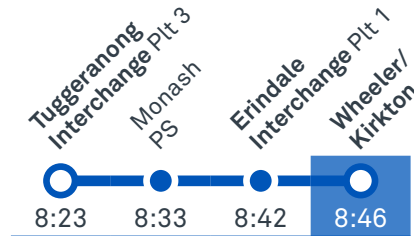

## Morning regular services

Other times available. Visit [transport.act.gov.au](http://transport.act.gov.au)

**72**

From Tuggeranong

**73**

From Tuggeranong

TG19027

CANBERRA  
IS BETTER  
CONNECTED