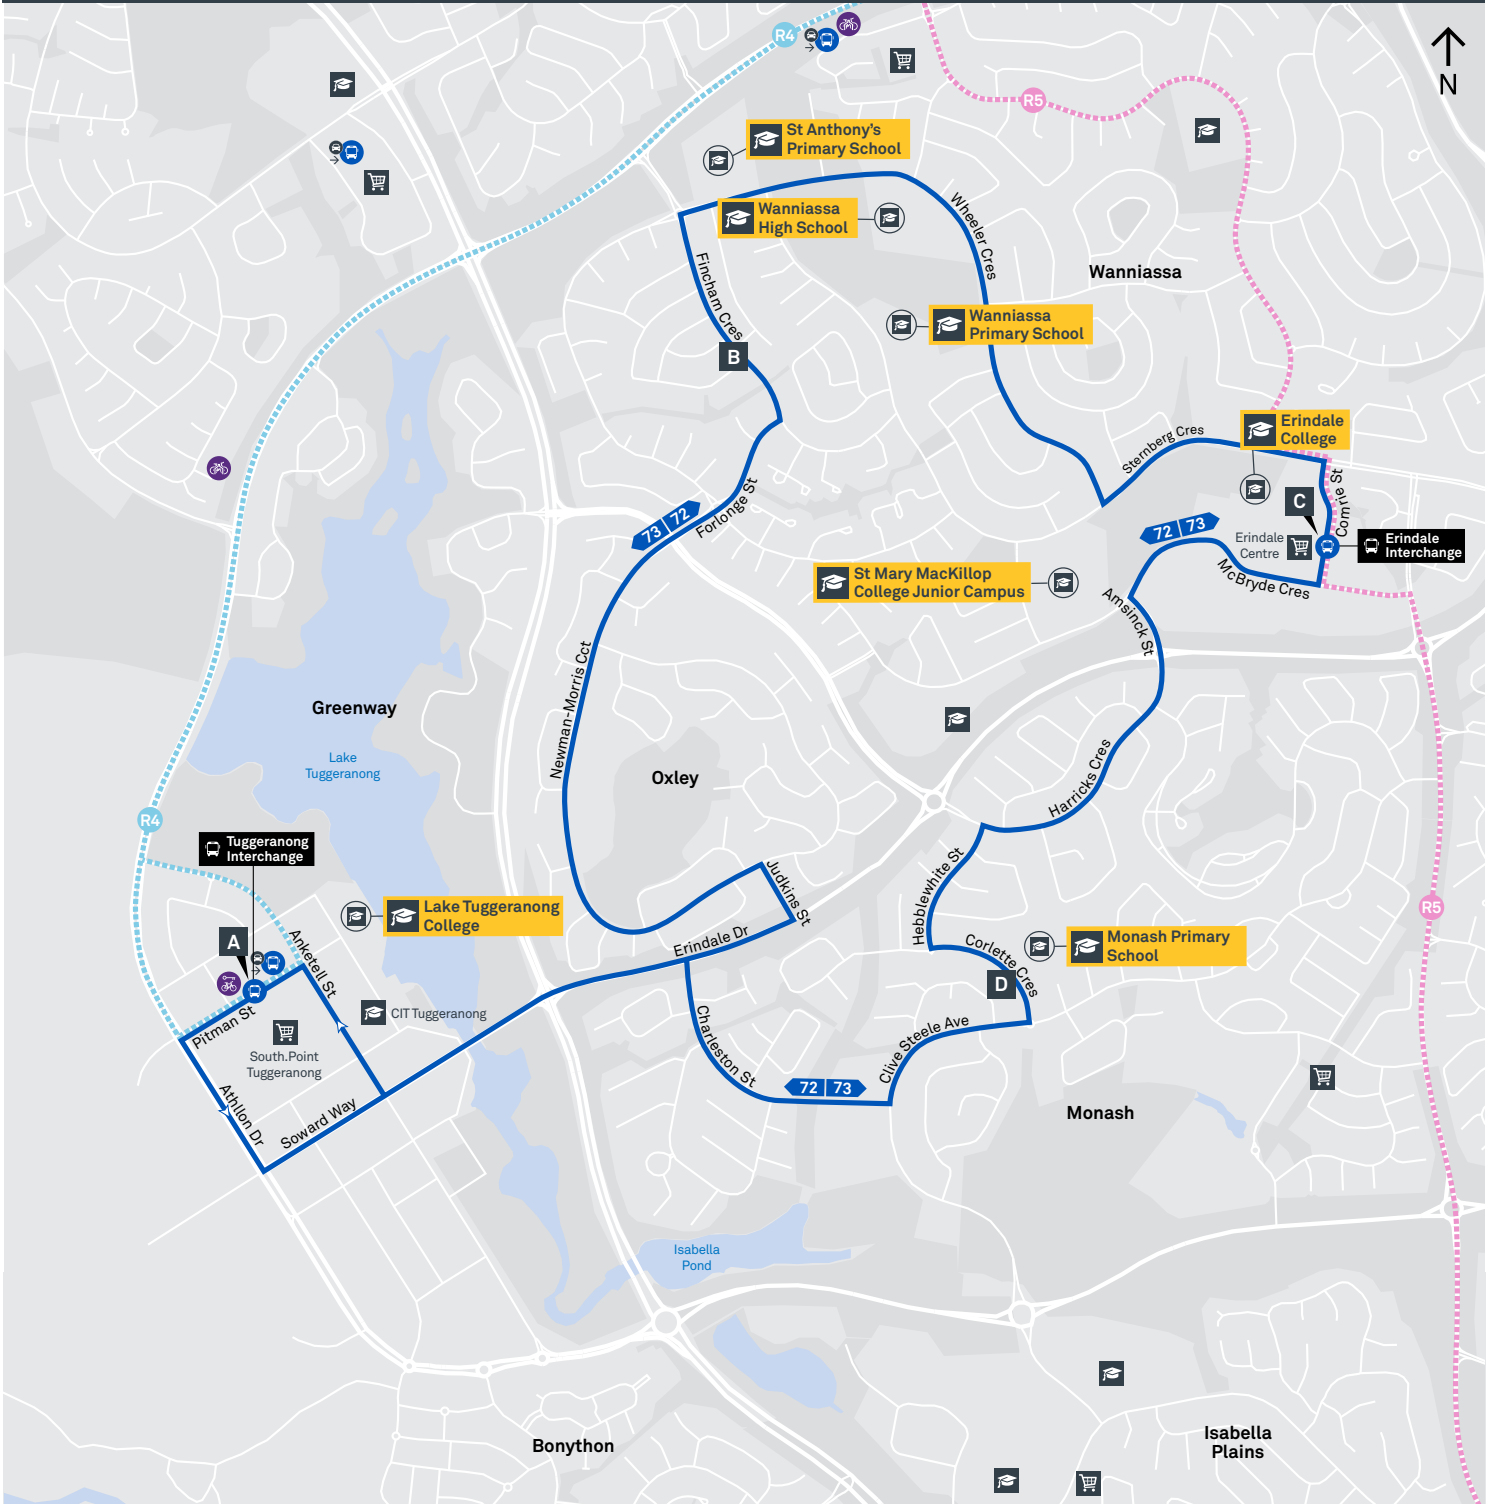

## Afternoon regular services

Other times available. Visit [transport.act.gov.au](http://transport.act.gov.au)

**72**

To Tuggeranong

**73**

To Tuggeranong

CANBERRA  
IS BETTER  
CONNECTED

[transport.act.gov.au](http://transport.act.gov.au)

# ERINDALE LOOP via Oxley and Monash

## ROUTE MAP

- Bus route
- Bus station
- Mode interchange
- Educational institution
- Hospital
- Bicycle lockers
- Bicycle cage
- R4 RAPID route
- Bus terminus
- 72 Route number
- Shopping centre
- Bicycle rails
- Park and Ride