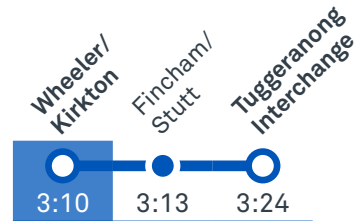

## Afternoon regular services

Other times available. Visit [transport.act.gov.au](http://transport.act.gov.au)

**72**

To Tuggeranong

**73**

To Tuggeranong

CANBERRA  
IS BETTER  
CONNECTED

[transport.act.gov.au](http://transport.act.gov.au)