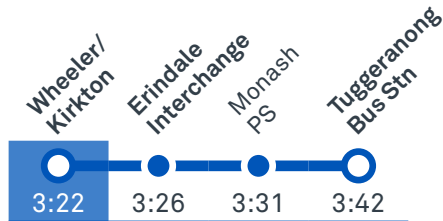

## Afternoon regular services

Other times available. Visit [transport.act.gov.au](http://transport.act.gov.au)

**72**

To Tuggeranong

**73**

To Tuggeranong

CANBERRA  
IS BETTER  
CONNECTED

[transport.act.gov.au](http://transport.act.gov.au)