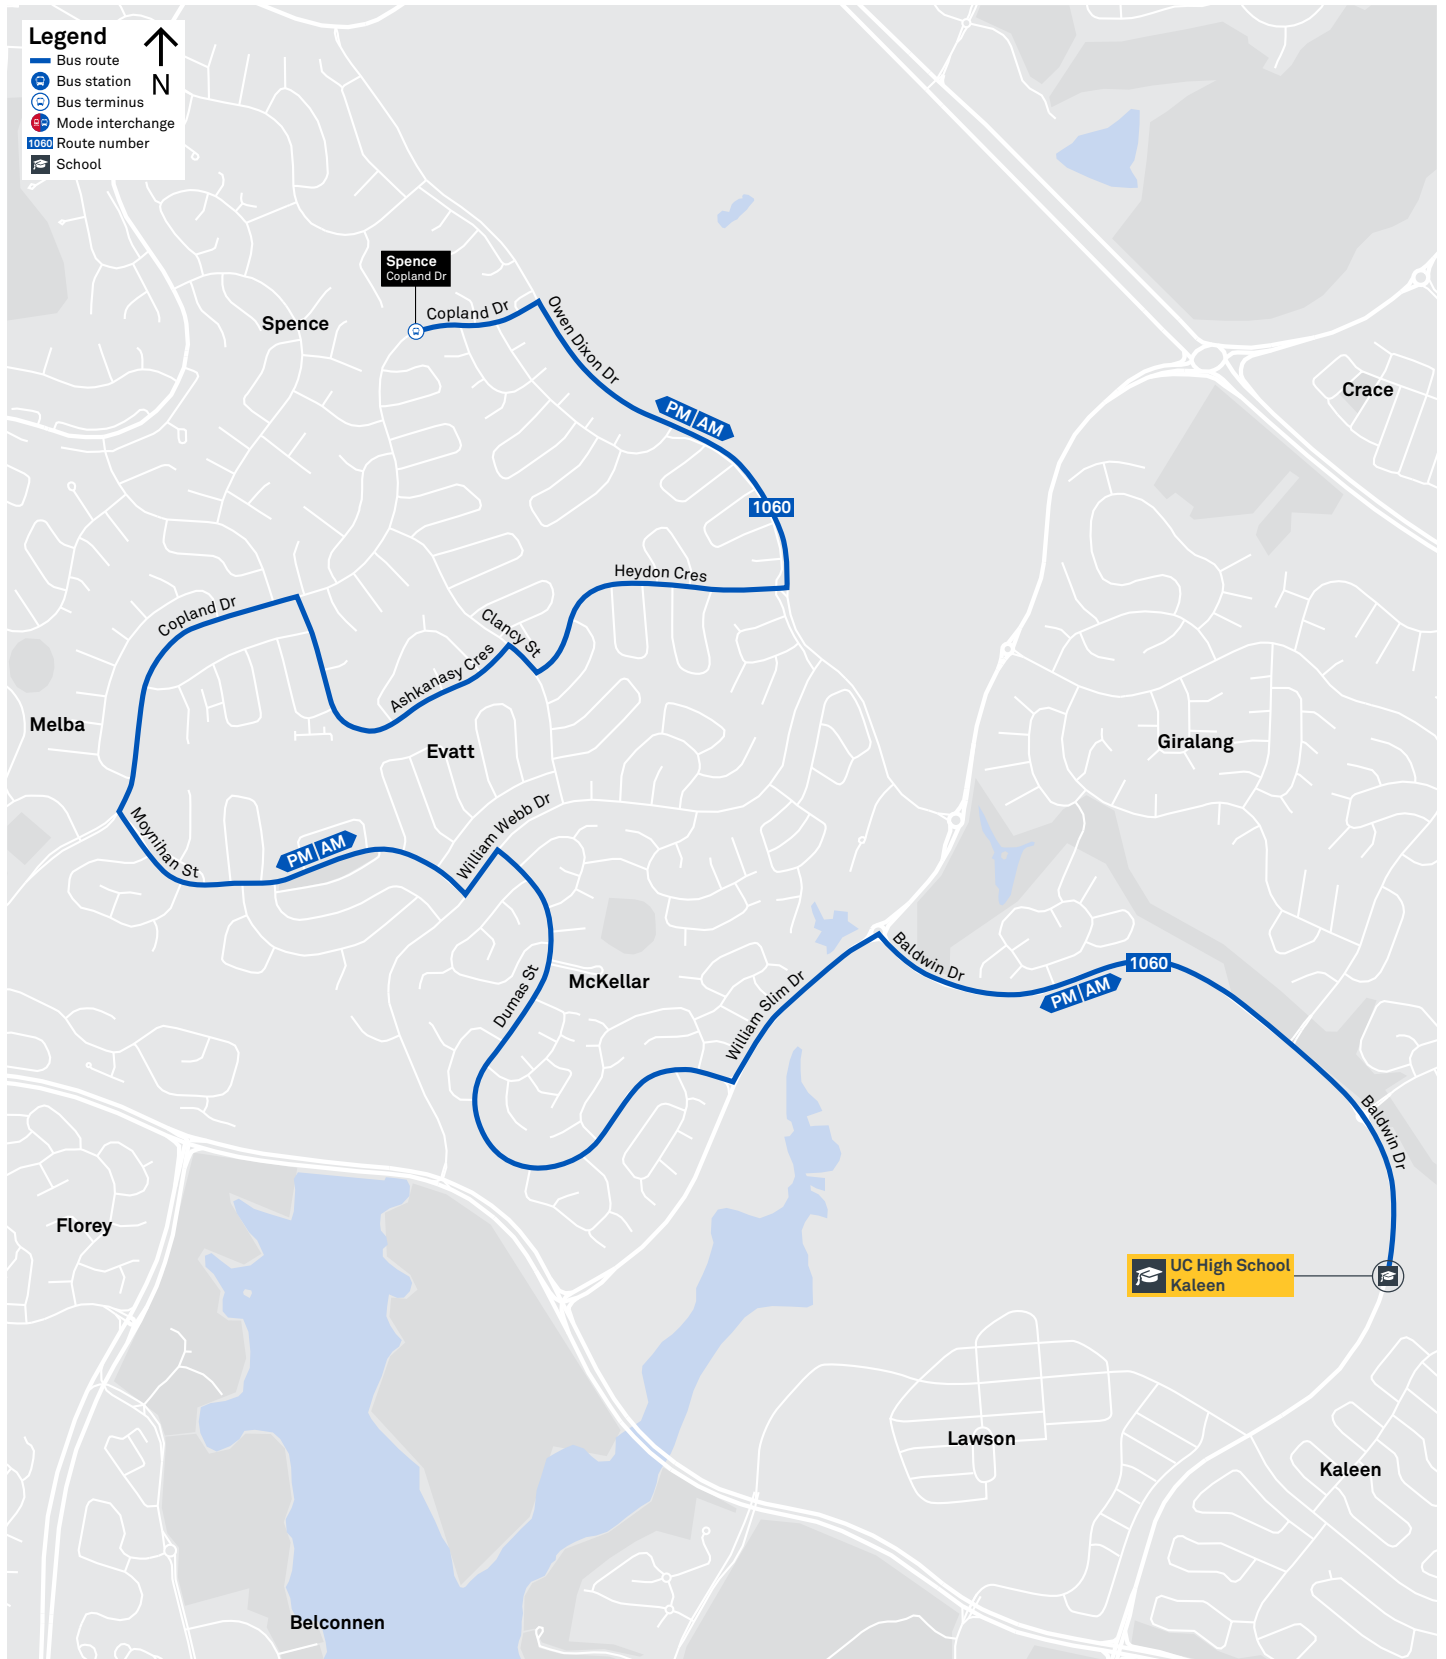

### 30 To Dickson

# BELCONNEN TO DICKSON via Giralang and Kaleen

30

## ROUTE MAP

- Bus route
- Bus station
- Mode interchange
- Educational institution
- Hospital
- Bicycle lockers
- Park and Ride
- R2 RAPID route
- Bus terminus
- 30 Route number
- Shopping centre
- Bicycle rails
- Bicycle cage

# SCHOOL ROUTE 1060 (AM & PM)

CANBERRA  
IS BETTER  
CONNECTED

[transport.act.gov.au](http://transport.act.gov.au)

**TTC** Transport  
Canberra