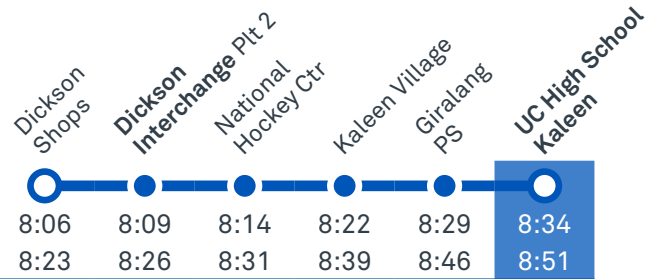

## Morning regular services

Other times available. Visit [transport.act.gov.au](http://transport.act.gov.au)

**30**

From Belconnen

**30**

From Dickson

## Morning school services

**1060**

From Spence

CANBERRA IS BETTER CONNECTED

[transport.act.gov.au](http://transport.act.gov.au)

**TTC** Transport Canberra

TG19027