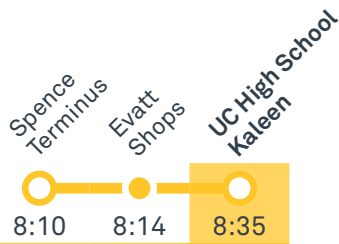

## Morning regular services

Other times available. Visit [transport.act.gov.au](http://transport.act.gov.au)

**30**

From Belconnen

**30**

From Dickson

## Morning school services

**1060**

From Spence

CANBERRA IS BETTER CONNECTED

[transport.act.gov.au](http://transport.act.gov.au)

**TTC** Transport Canberra

TG19027