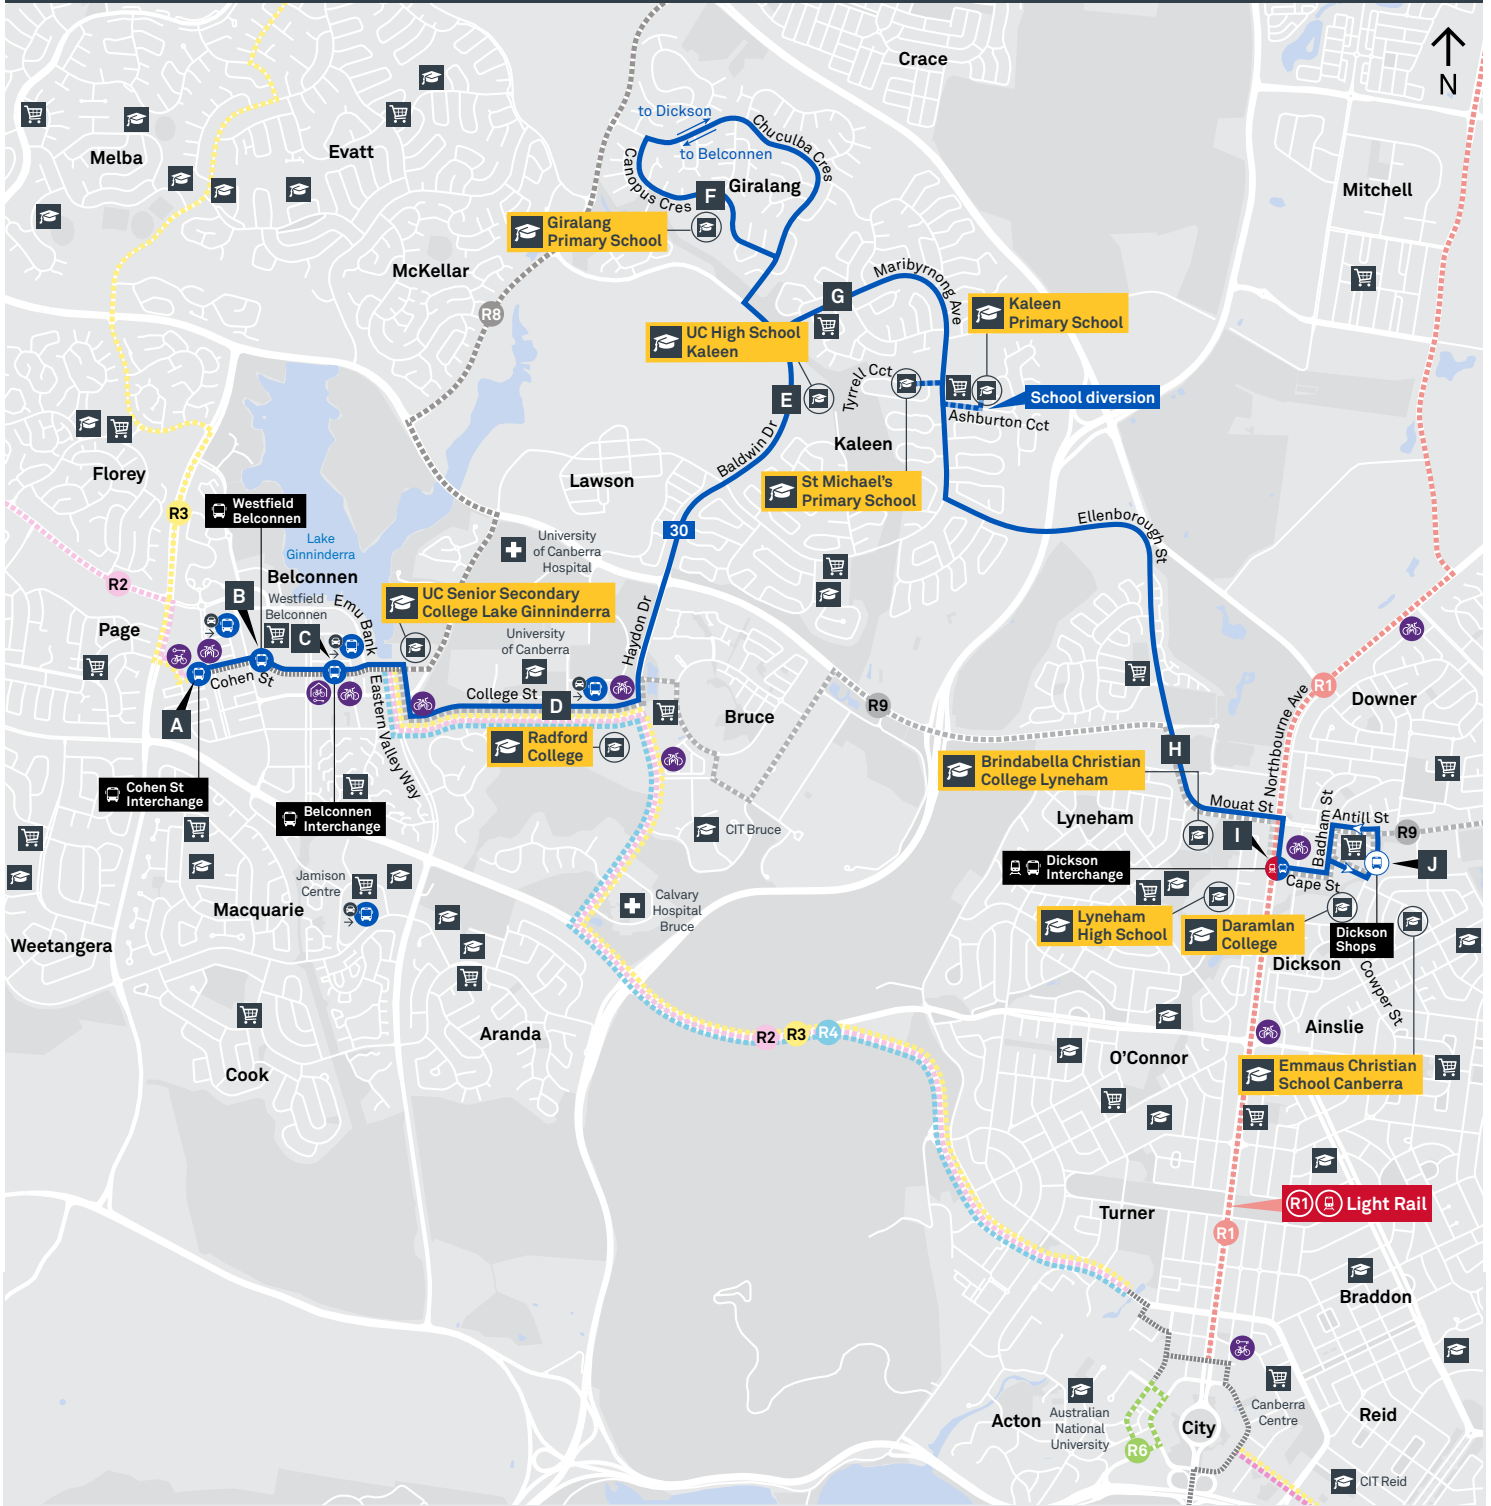

## Summary of bus services

Route	AM	PM	Suburbs/Areas Served	Other information
<b>30</b>	✓	✓	Dickson Interchange, Kaleen, Giralang, Bruce, Belconnen Bus Stations	
<b>1060</b>	✓	✓	Spence, Melba, Evatt, Mckellar	

### 1060 To Spence

TG19027

CANBERRA IS BETTER CONNECTED

[transport.act.gov.au](http://transport.act.gov.au)

# BELCONNEN TO DICKSON via Giralang and Kaleen

30

## ROUTE MAP

- Bus route
- Bus station
- Mode interchange
- Educational institution
- Hospital
- Bicycle lockers
- Park and Ride
- R2 RAPID route
- Bus terminus
- 30 Route number
- Shopping centre
- Bicycle rails
- Bicycle cage