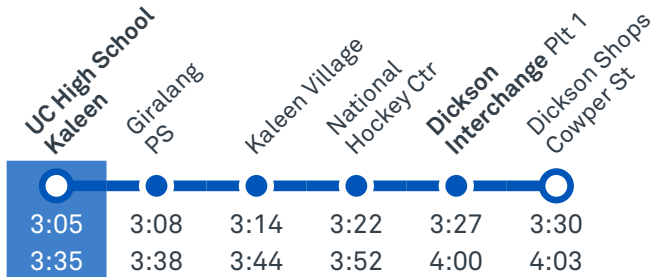

UNIVERSITY OF CANBERRA HIGH SCHOOL KALEEN

Plan your trip with the TC Journey planner! Visit transport.act.gov.au for details

Afternoon regular services

Other times available. Visit transport.act.gov.au

30 To Dickson

30 To Belconnen