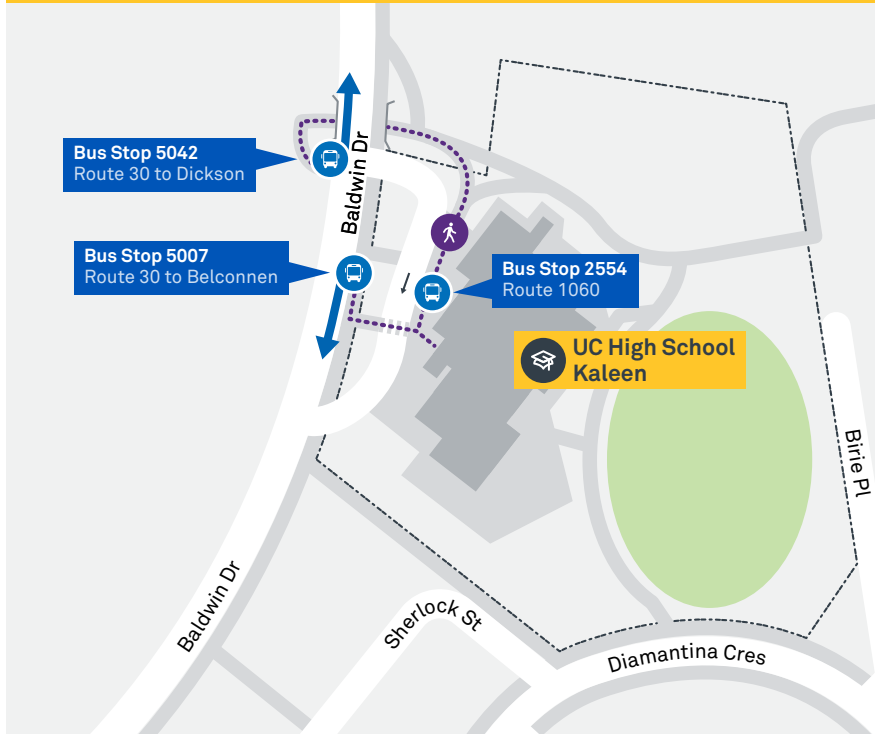

UNIVERSITY OF CANBERRA HIGH SCHOOL KALEEN

Plan your trip with the TC Journey planner! Visit transport.act.gov.au for details

Local area map

School start

🕒 8:55 am

School finish

🕒 3:00 pm

Bus stop location

30

Regular route number

1060

School route number

Walking route

Local area map provides indicative walking paths only. This map is designed to represent local public transport options in the area and is not to scale

Summary of bus services

Route	AM	PM	Suburbs/Areas Served	Other information
30	✓	✓	Dickson Interchange, Kaleen, Giralang, Bruce, Belconnen Bus Stations	
1060	✓	✓	Spence, Melba, Evatt, Mckellar	

TG19027

CANBERRA
IS BETTER
CONNECTED

transport.act.gov.au

TTC Transport
Canberra