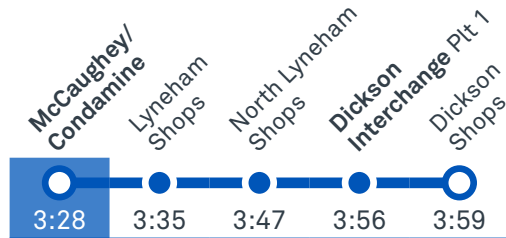

## Afternoon regular services

Other times available. Visit [transport.act.gov.au](http://transport.act.gov.au)

**51** To Dickson

**51** To City

CANBERRA  
IS BETTER  
CONNECTED

[transport.act.gov.au](http://transport.act.gov.au)