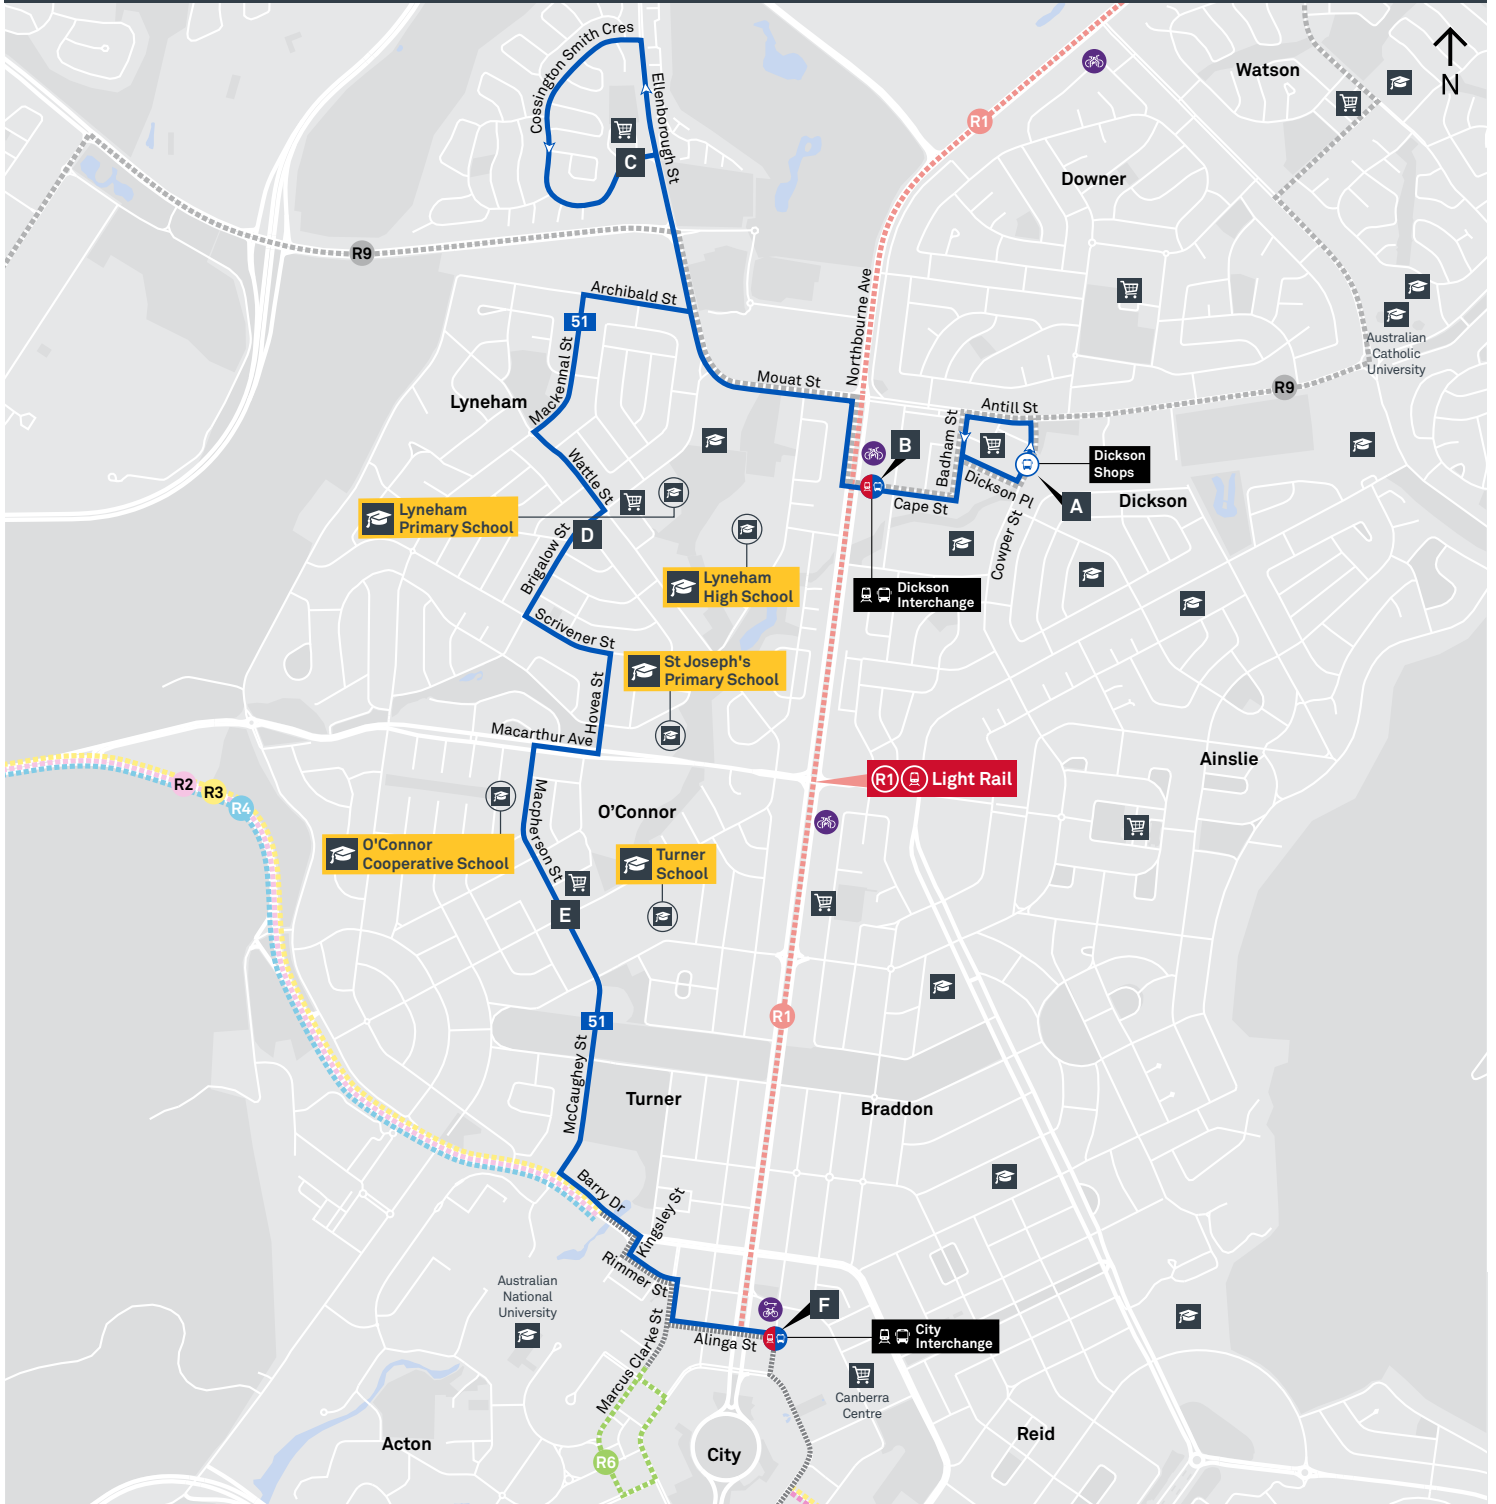

ROUTE MAP

- Bus route
- Bus station
- Mode interchange
- Educational institution
- Hospital
- Bicycle lockers
- Bicycle rails
- Bicycle cage
- R2 RAPID route
- Bus terminus
- 51 Route number
- Shopping centre
- Park and Ride

CANBERRA IS BETTER CONNECTED

transport.act.gov.au

ACT
Government

Transport Canberra