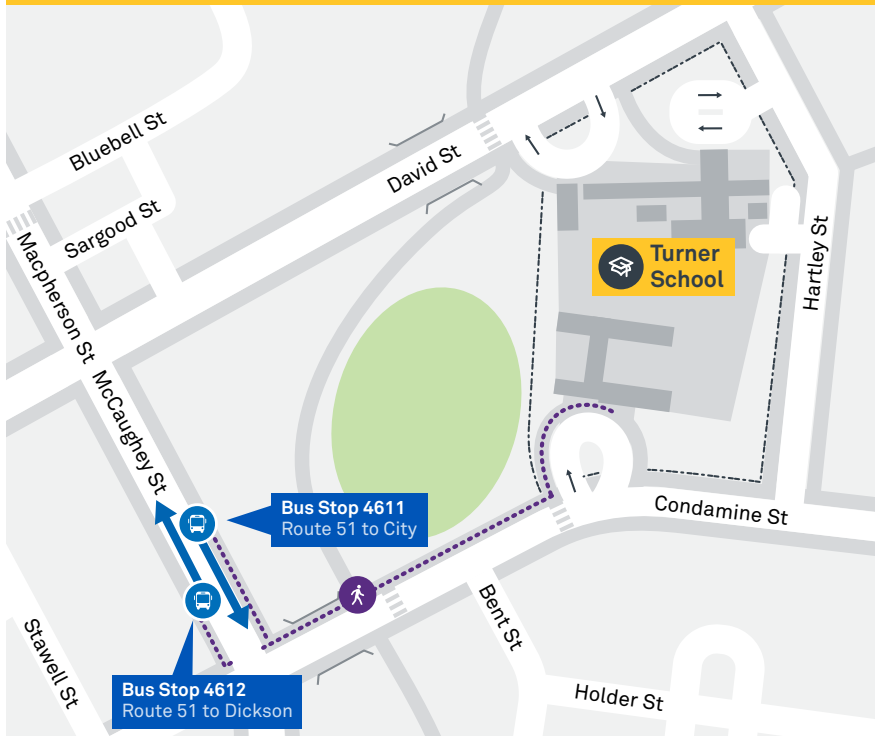

TURNER PRIMARY SCHOOL

Plan your trip with the TC Journey planner! Visit transport.act.gov.au for details

Local area map

School start

🕒 9:00 am

School finish

🕒 3:00 pm

Bus stop location

51

Regular route number

Walking route

Local area map provides indicative walking paths only. This map is designed to represent local public transport options in the area and is not to scale

Summary of bus services

Route	AM	PM	Suburbs/Areas Served	Other information
51	✓	✓	Dickson, Dickson Bus Station, North Lyneham, Lyneham, Turner, O'Connor, City Interchange	

TG19027

CANBERRA
IS BETTER
CONNECTED

transport.act.gov.au

TTC Transport
Canberra