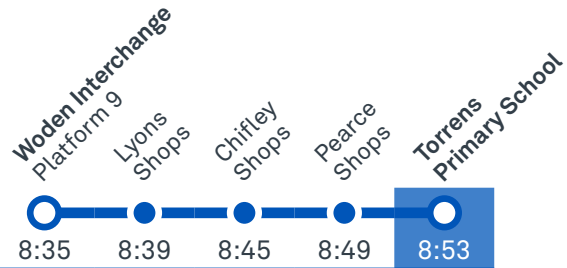

62

Regular route number

Walking route

Local area map provides indicative walking paths only. This map is designed to represent local public transport options in the area and is not to scale

Summary of bus services

Route	AM	PM	Suburbs/Areas Served	Other information
62	✓	✓	Woden Bus Station, Lyons, Chifley, Pearce, Torrens, Mawson	

TG19027

CANBERRA
IS BETTER
CONNECTED

transport.act.gov.au

TTC Transport
Canberra

TORRENS PRIMARY SCHOOL

Plan your trip with the TC Journey planner! Visit transport.act.gov.au for details

Morning regular services

Other times available. Visit transport.act.gov.au

62 From Woden

62 From Mawson

CANBERRA
IS BETTER
CONNECTED