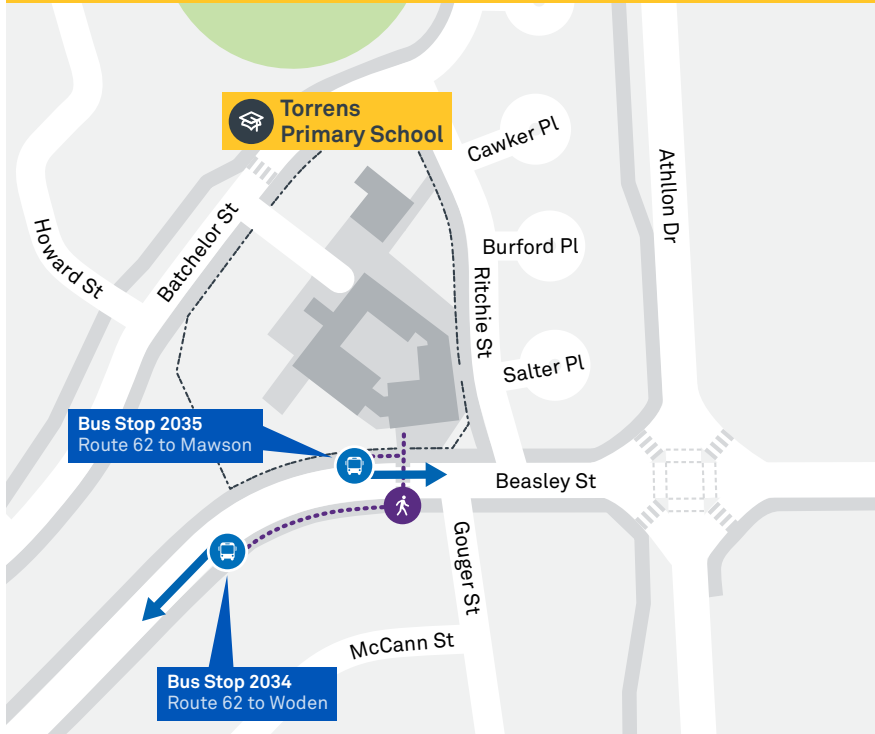

TORRENS PRIMARY SCHOOL

Plan your trip with the TC Journey planner! Visit transport.act.gov.au for details

Local area map

School start

🕒 9:15 am

School finish

🕒 3:15 pm

Bus stop location

62

Regular route number

Walking route

Local area map provides indicative walking paths only. This map is designed to represent local public transport options in the area and is not to scale

Summary of bus services

Route	AM	PM	Suburbs/Areas Served	Other information
62	✓	✓	Woden Bus Station, Lyons, Chifley, Pearce, Torrens, Mawson	

TG19027

CANBERRA
IS BETTER
CONNECTED

transport.act.gov.au

TTC Transport
Canberra

TORRENS PRIMARY SCHOOL

TORRENS LOOP via Chifley and Mawson

ROUTE MAP

- Bus route
- Bus station
- Mode interchange
- Educational institution
- Hospital
- Bicycle lockers
- Park and Ride
- R4 RAPID route
- Bus terminus
- 62 Route number
- Shopping centre
- Bicycle rails
- Bicycle cage