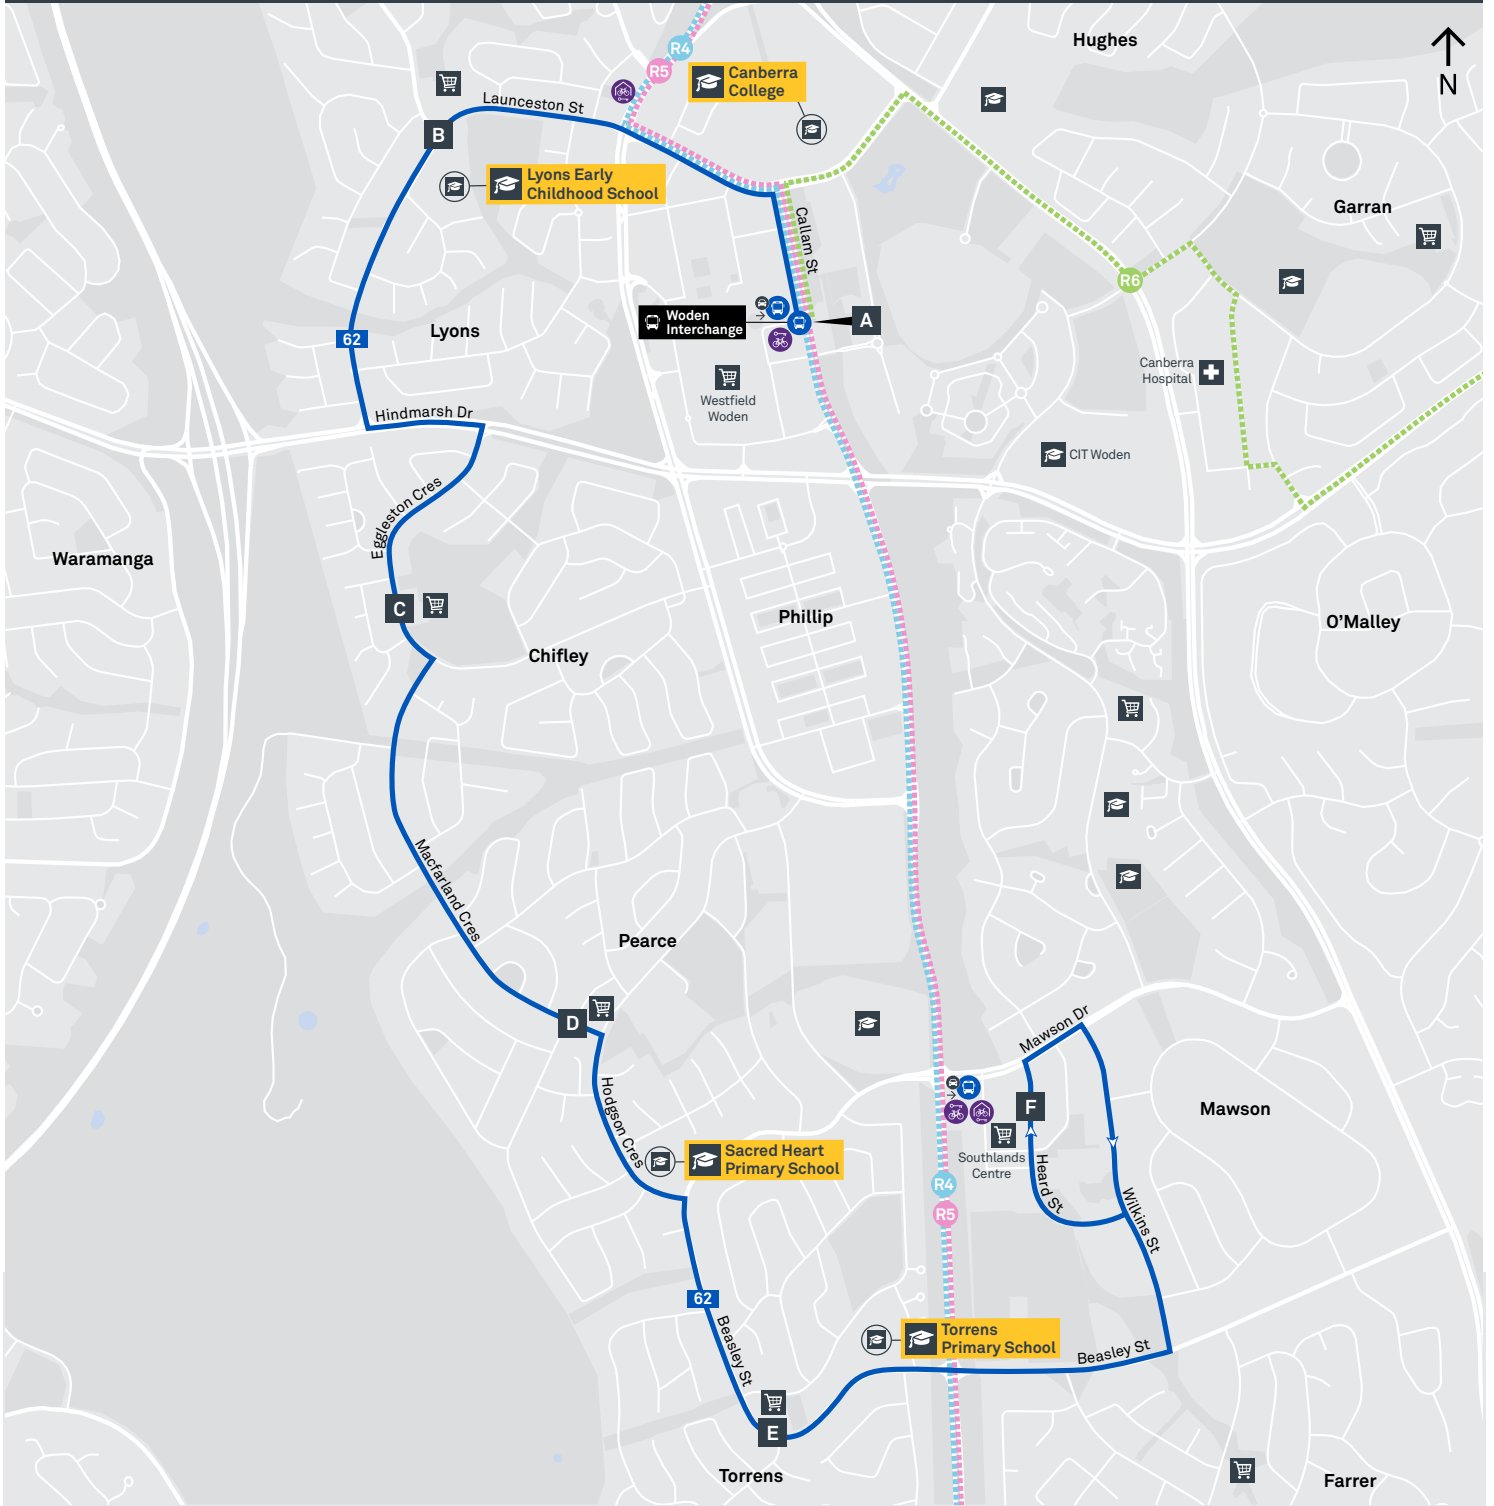

TORRENS PRIMARY SCHOOL

Plan your trip with the TC Journey planner! Visit transport.act.gov.au for details

Local area map

School start

🕒 9:15 am

School finish

🕒 3:15 pm

Bus stop location

Route	AM	PM	Suburbs/Areas Served	Other information
62	✓	✓	Woden Bus Station, Lyons, Chifley, Pearce, Torrens, Mawson	

TG19027

CANBERRA
IS BETTER
CONNECTED

transport.act.gov.au

TTC Transport
Canberra

TORRENS PRIMARY SCHOOL

62

To Woden

62

To Mawson

CANBERRA
IS BETTER
CONNECTED

transport.act.gov.au

TTC Transport
Canberra

TG19027

TORRENS LOOP via Chifley and Mawson

ROUTE MAP

- Bus route
- Bus station
- Mode interchange
- Educational institution
- Hospital
- Bicycle lockers
- Park and Ride
- R4 RAPID route
- Bus terminus
- 62 Route number
- Shopping centre
- Bicycle rails
- Bicycle cage