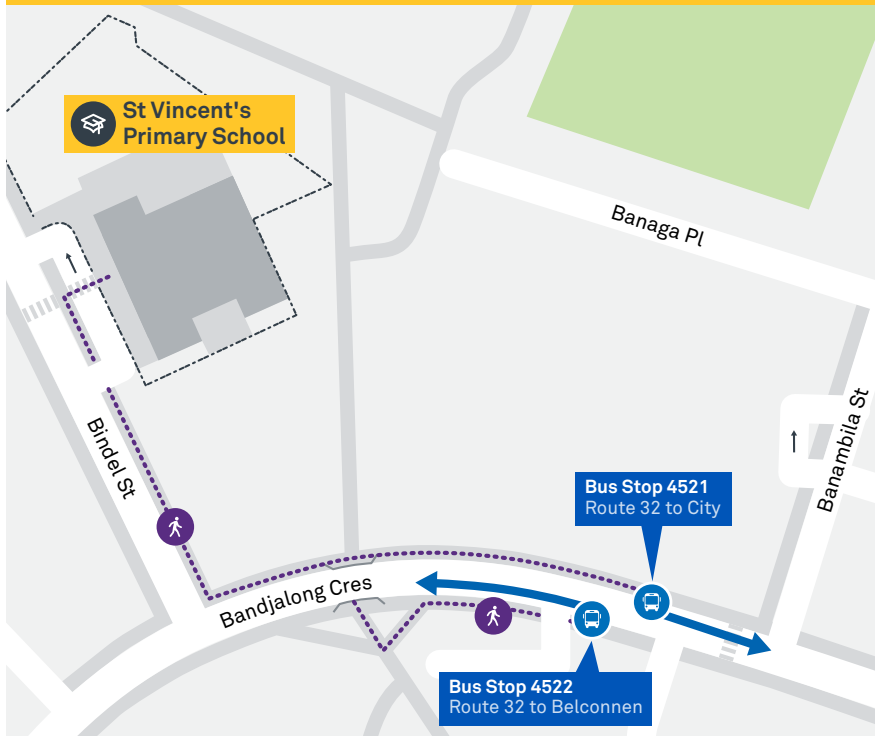

ST VINCENTS PRIMARY SCHOOL

Plan your trip with the TC Journey planner! Visit transport.act.gov.au for details

Local area map

School start

🕒 8:50 am

School finish

🕒 3:10 pm

Bus stop location

32

Regular route number

Walking route

Local area map provides indicative walking paths only. This map is designed to represent local public transport options in the area and is not to scale

Summary of bus services

Route	AM	PM	Suburbs/Areas Served	Other information
32	✓	✓	City Interchange, Aranda, Cook, Weetangera, Macquarie, Jamison Centre, Belconnen, Belconnen Bus Stations	

TG19027

CANBERRA
IS BETTER
CONNECTED

transport.act.gov.au

TTC Transport
Canberra