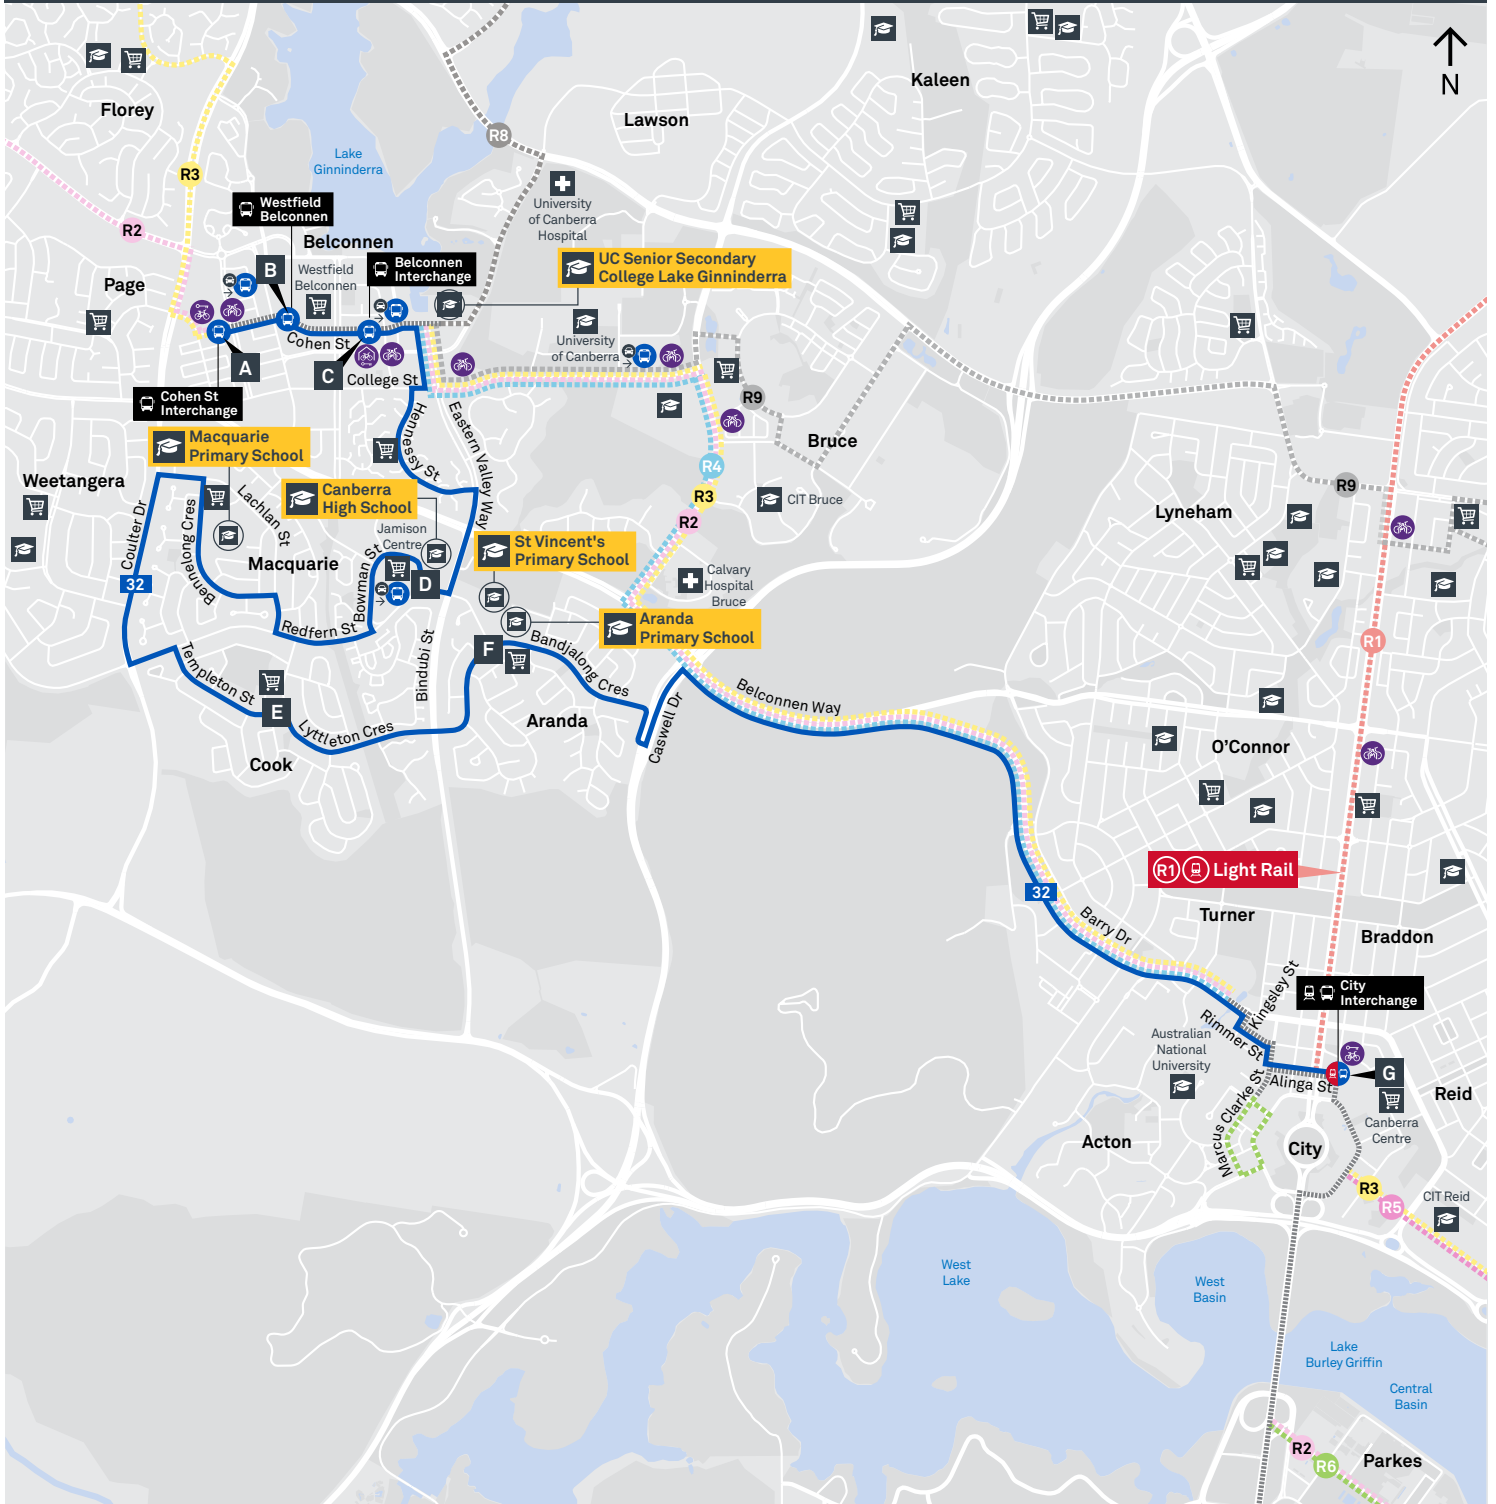

ST VINCENTS PRIMARY SCHOOL

Plan your trip with the TC Journey planner! Visit transport.act.gov.au for details

Local area map

School start

🕒 8:50 am

School finish

🕒 3:10 pm

Bus stop location

Route	AM	PM	Suburbs/Areas Served	Other information
32	✓	✓	City Interchange, Aranda, Cook, Weetangera, Macquarie, Jamison Centre, Belconnen, Belconnen Bus Stations	

TG19027

CANBERRA
IS BETTER
CONNECTED

transport.act.gov.au

Aranda Primary School	City Interchange
3:33	3:46
4:04	4:17

Aranda Primary School	Cook Shops	Jamison Centre	Belconnen Interchange	Westfield Belconnen	Cohen St Interchange
3:14	3:18	3:29	3:37	3:39	3:41
3:24	3:28	3:39	3:47	3:49	3:51
3:46	3:52	4:03	4:11	4:13	4:15

CANBERRA IS BETTER CONNECTED

transport.act.gov.au

TTC Transport Canberra

TG19027

BELCONNEN TO CITY

via Jamison and Aranda

ROUTE MAP

- Bus route
- Ⓚ Bus station
- Ⓚ Mode interchange
- Ⓚ Educational institution
- + Hospital
- 🚲 Bicycle lockers
- 🚲 Park and Ride
- R2 **RAPID** route
- Ⓚ Bus terminus
- 32 Route number
- 🏪 Shopping centre
- 🚲 Bicycle rails
- 🚲 Bicycle cage