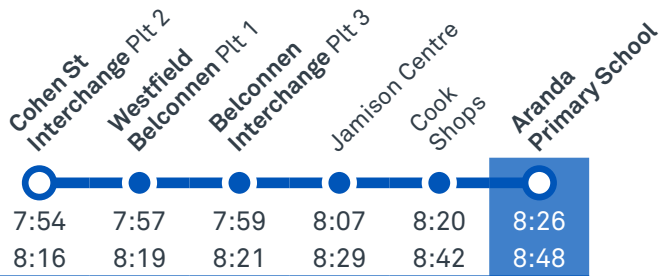

ST VINCENTS PRIMARY SCHOOL

Plan your trip with the TC Journey planner! Visit transport.act.gov.au for details

Morning regular services

Other times available. Visit transport.act.gov.au

32

From Belconnen

32

From City

CANBERRA
IS BETTER
CONNECTED

transport.act.gov.au

TTC Transport
Canberra

TG19027