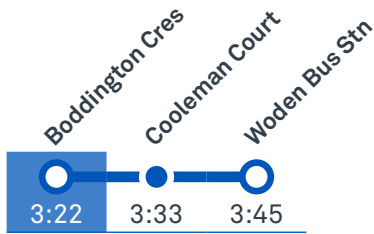

From Woden

TG19027

CANBERRA
IS BETTER
CONNECTED

transport.act.gov.au

TTC Transport
Canberra

ST THOMAS THE APOSTLE PRIMARY SCHOOL

Plan your trip with the TC Journey planner! Visit transport.act.gov.au for details

Afternoon regular services

Other times available. Visit transport.act.gov.au

70 To Woden

70 To Tuggeranong

71 To Woden

71 To Tuggeranong

TG19027

CANBERRA
IS BETTER
CONNECTED