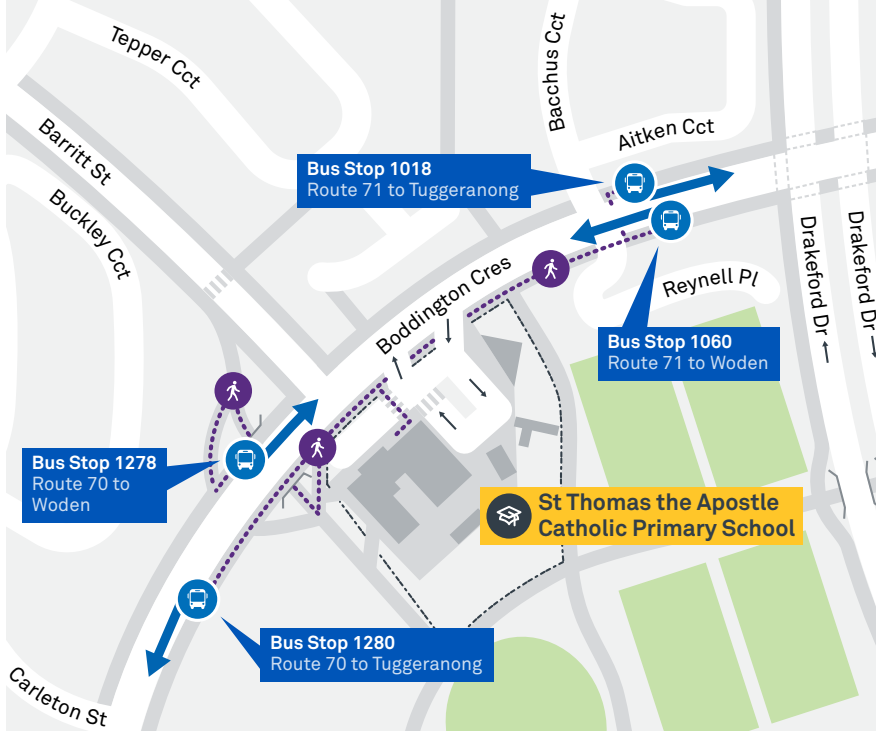

ST THOMAS THE APOSTLE PRIMARY SCHOOL

Plan your trip with the TC Journey planner! Visit transport.act.gov.au for details

Local area map

School start

🕒 9:00 am

School finish

🕒 3:10 pm

Bus stop location

70

Regular route number

Walking route

Local area map provides indicative walking paths only. This map is designed to represent local public transport options in the area and is not to scale

Summary of bus services

Route	AM	PM	Suburbs/Areas Served	Other information
70	✓	✓	Woden Bus Station, Phillip, Cooleman Court, via Namatijira Drive, Kambah West, Tuggeranong Bus Station	
71	✓	✓	Woden Bus Station, Phillip, Cooleman Court, via Namatijira Drive, Kambah, Tuggeranong Bus Station	

TG19027

CANBERRA
IS BETTER
CONNECTED

transport.act.gov.au

TTC Transport
Canberra