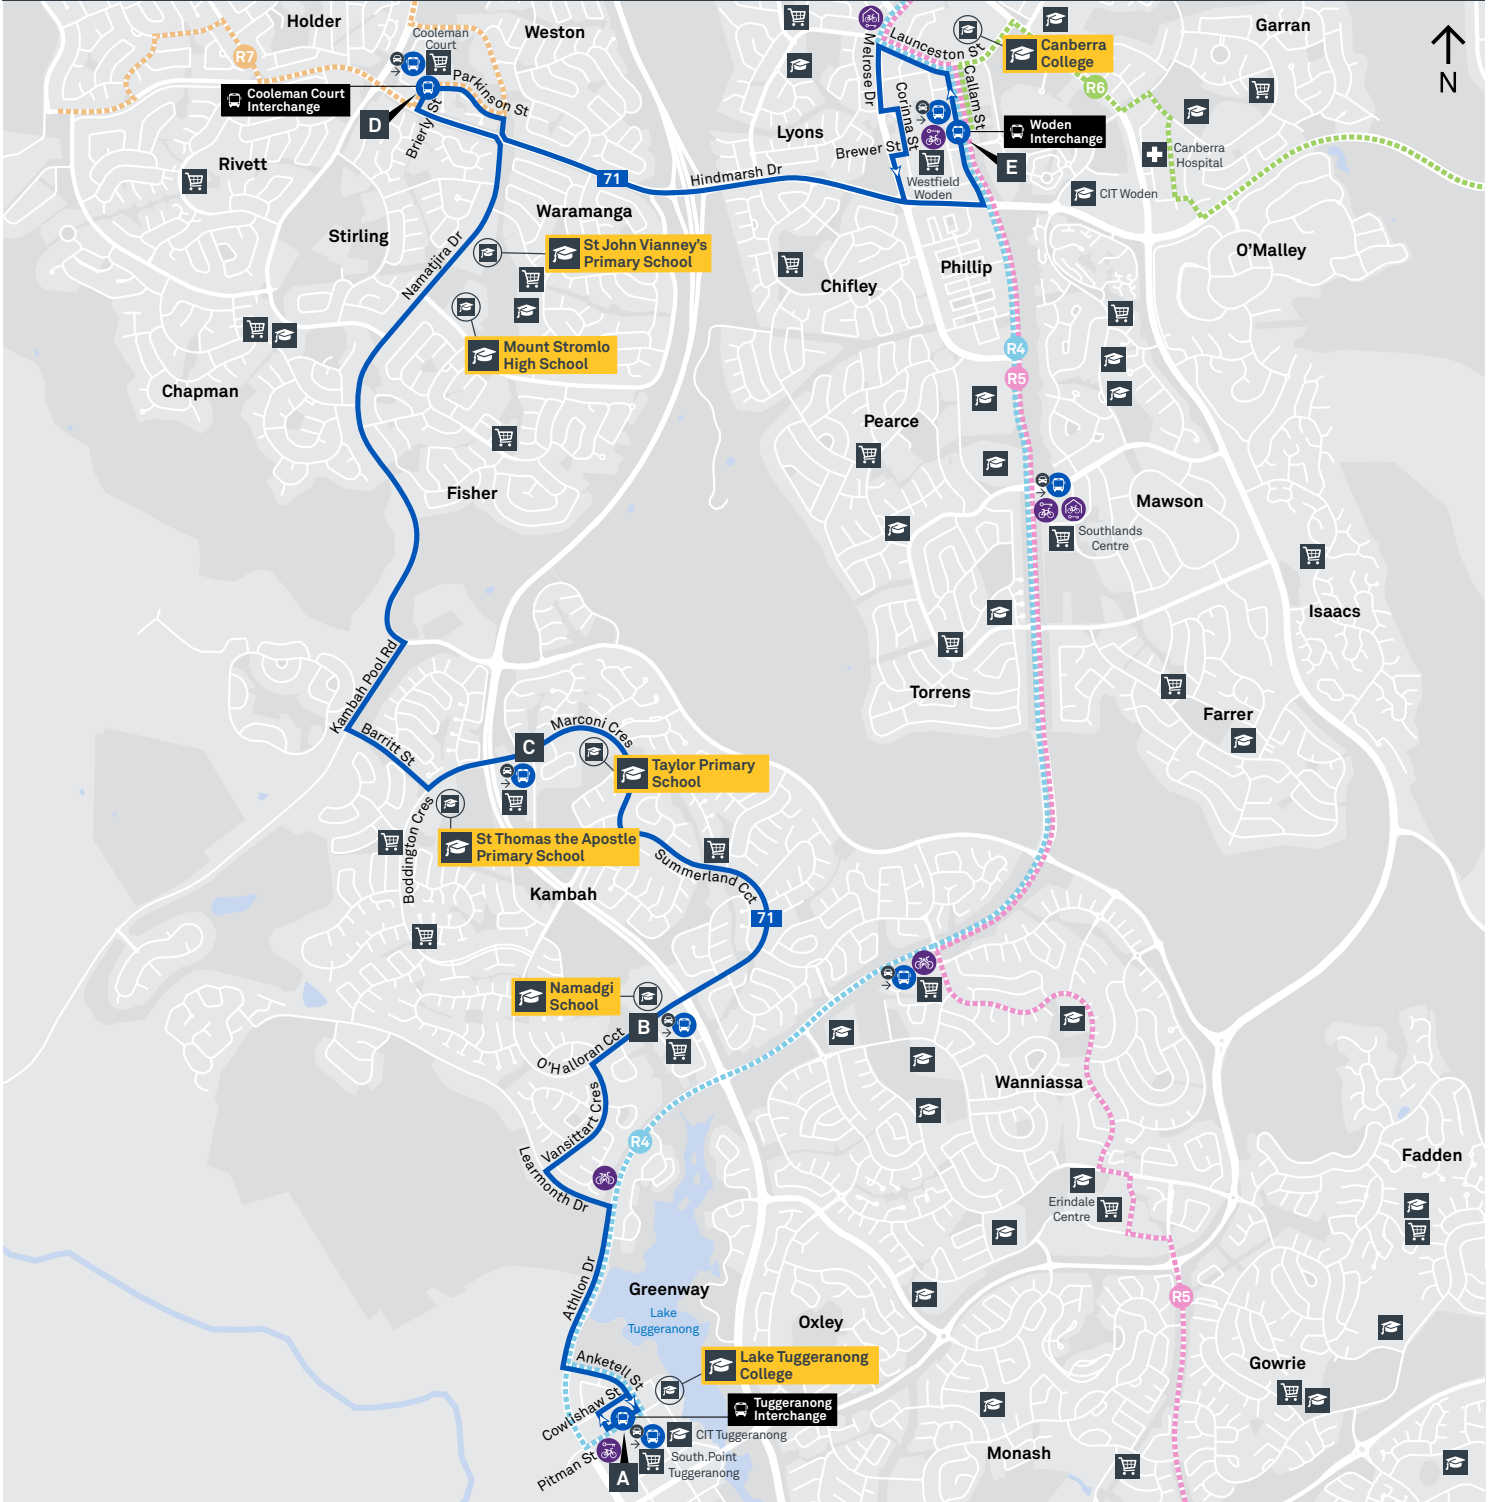

Route	AM	PM	Suburbs/Areas Served	Other information
70	✓	✓	Woden Bus Station, Phillip, Cooleman Court, via Namatijira Drive, Kambah West, Tuggeranong Bus Station	
71	✓	✓	Woden Bus Station, Phillip, Cooleman Court, via Namatijira Drive, Kambah, Tuggeranong Bus Station	

Afternoon regular services

Other times available. Visit transport.act.gov.au

70 To Woden

70 To Tuggeranong

71 To Woden

71 To Tuggeranong

TG19027

CANBERRA
IS BETTER
CONNECTED

transport.act.gov.au

TTC Transport
Canberra

TUGGERANONG TO WODEN via Kambah West and Coleman Court

70

ROUTE MAP

- Bus route
- Bus station
- Mode interchange
- Educational institution
- Hospital
- Bicycle lockers
- Park and Ride
- R4 RAPID route
- Bus terminus
- 70 Route number
- Shopping centre
- Bicycle rails
- Bicycle cage

CANBERRA
IS BETTER
CONNECTED

transport.act.gov.au

ACT
Government

Transport
Canberra

TUGGERANONG TO WODEN via Kambah East and Coleman Court

71

ROUTE MAP

- Bus route
- Bus station
- Mode interchange
- Educational institution
- Hospital
- Bicycle lockers
- Park and Ride
- R4 RAPID route
- Bus terminus
- 71 Route number
- Shopping centre
- Bicycle rails
- Bicycle cage