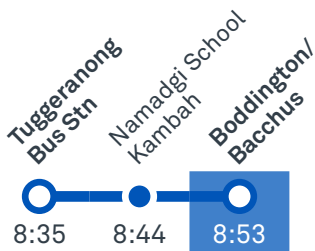

TG19027

CANBERRA
IS BETTER
CONNECTED

transport.act.gov.au

TTC Transport
Canberra

ST THOMAS THE APOSTLE PRIMARY SCHOOL

Plan your trip with the TC Journey planner! Visit transport.act.gov.au for details

Morning regular services

Other times available. Visit transport.act.gov.au

70

From Tuggeranong

70

From Woden

71

From Tuggeranong

71

From Woden

TG19027

CANBERRA
IS BETTER
CONNECTED

transport.act.gov.au

TTC Transport
Canberra

ST THOMAS THE APOSTLE PRIMARY SCHOOL

Plan your trip with the TC Journey planner! Visit transport.act.gov.au for details

transport.act.gov.au

TTC Transport
Canberra

TUGGERANONG TO WODEN via Kambah West and Coleman Court

70

ROUTE MAP

- Bus route
- Bus station
- Mode interchange
- Educational institution
- Hospital
- Bicycle lockers
- Park and Ride
- R4 RAPID route
- Bus terminus
- 70 Route number
- Shopping centre
- Bicycle rails
- Bicycle cage