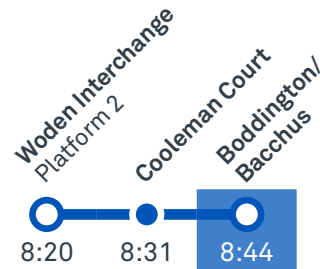

TG19027

CANBERRA
IS BETTER
CONNECTED

transport.act.gov.au

TTC Transport
Canberra

ST THOMAS THE APOSTLE PRIMARY SCHOOL

Plan your trip with the TC Journey planner! Visit transport.act.gov.au for details

Morning regular services

Other times available. Visit transport.act.gov.au

70

From Tuggeranong

70

From Woden

71

From Tuggeranong

71

From Woden

TG19027

CANBERRA
IS BETTER
CONNECTED

transport.act.gov.au

TTC Transport
Canberra

ST THOMAS THE APOSTLE PRIMARY SCHOOL

Plan your trip with the TC Journey planner! Visit transport.act.gov.au for details

Afternoon regular services

Other times available. Visit transport.act.gov.au

70 To Woden

70 To Tuggeranong

71 To Woden

71 To Tuggeranong

TG19027

CANBERRA
IS BETTER
CONNECTED