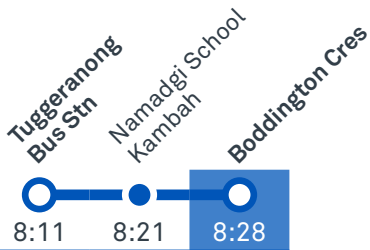

ST THOMAS THE APOSTLE PRIMARY SCHOOL

Plan your trip with the TC Journey planner! Visit transport.act.gov.au for details

Morning regular services

Other times available. Visit transport.act.gov.au

70

From Tuggeranong