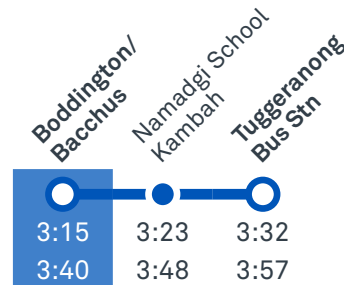

From Woden

TG19027

CANBERRA
IS BETTER
CONNECTED

transport.act.gov.au

TTC Transport
Canberra

ST THOMAS THE APOSTLE PRIMARY SCHOOL

Plan your trip with the TC Journey planner! Visit transport.act.gov.au for details

Afternoon regular services

Other times available. Visit transport.act.gov.au

70 To Woden

70 To Tuggeranong

71 To Woden

71 To Tuggeranong

TG19027

CANBERRA
IS BETTER
CONNECTED

transport.act.gov.au

TTC Transport
Canberra

TUGGERANONG TO WODEN via Kambah West and Coleman Court

70

ROUTE MAP

- Bus route
- Bus station
- Mode interchange
- Educational institution
- Hospital
- Bicycle lockers
- Park and Ride
- R4 RAPID route
- Bus terminus
- 70 Route number
- Shopping centre
- Bicycle rails
- Bicycle cage

CANBERRA
IS BETTER
CONNECTED

transport.act.gov.au

ACT
Government

Transport
Canberra

TUGGERANONG TO WODEN via Kambah East and Coleman Court

71

ROUTE MAP

- Bus route
- Bus station
- Mode interchange
- Educational institution
- Hospital
- Bicycle lockers
- Park and Ride
- R4 RAPID route
- Bus terminus
- 71 Route number
- Shopping centre
- Bicycle rails
- Bicycle cage