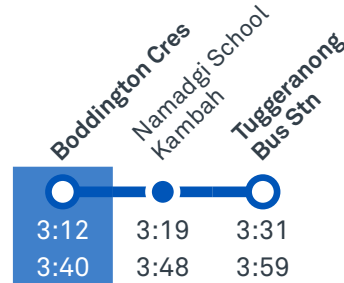

From Woden

TG19027

CANBERRA
IS BETTER
CONNECTED

transport.act.gov.au

TTC Transport
Canberra

ST THOMAS THE APOSTLE PRIMARY SCHOOL

Plan your trip with the TC Journey planner! Visit transport.act.gov.au for details

Afternoon regular services

Other times available. Visit transport.act.gov.au

70 To Woden

70 To Tuggeranong

71 To Woden

71 To Tuggeranong

TG19027

CANBERRA
IS BETTER
CONNECTED

transport.act.gov.au

TTC Transport
Canberra

TUGGERANONG TO WODEN via Kambah West and Coleman Court

70

ROUTE MAP

- Bus route
- Bus station
- Mode interchange
- Educational institution
- Hospital
- Bicycle lockers
- Park and Ride
- R4 RAPID route
- Bus terminus
- 70 Route number
- Shopping centre
- Bicycle rails
- Bicycle cage