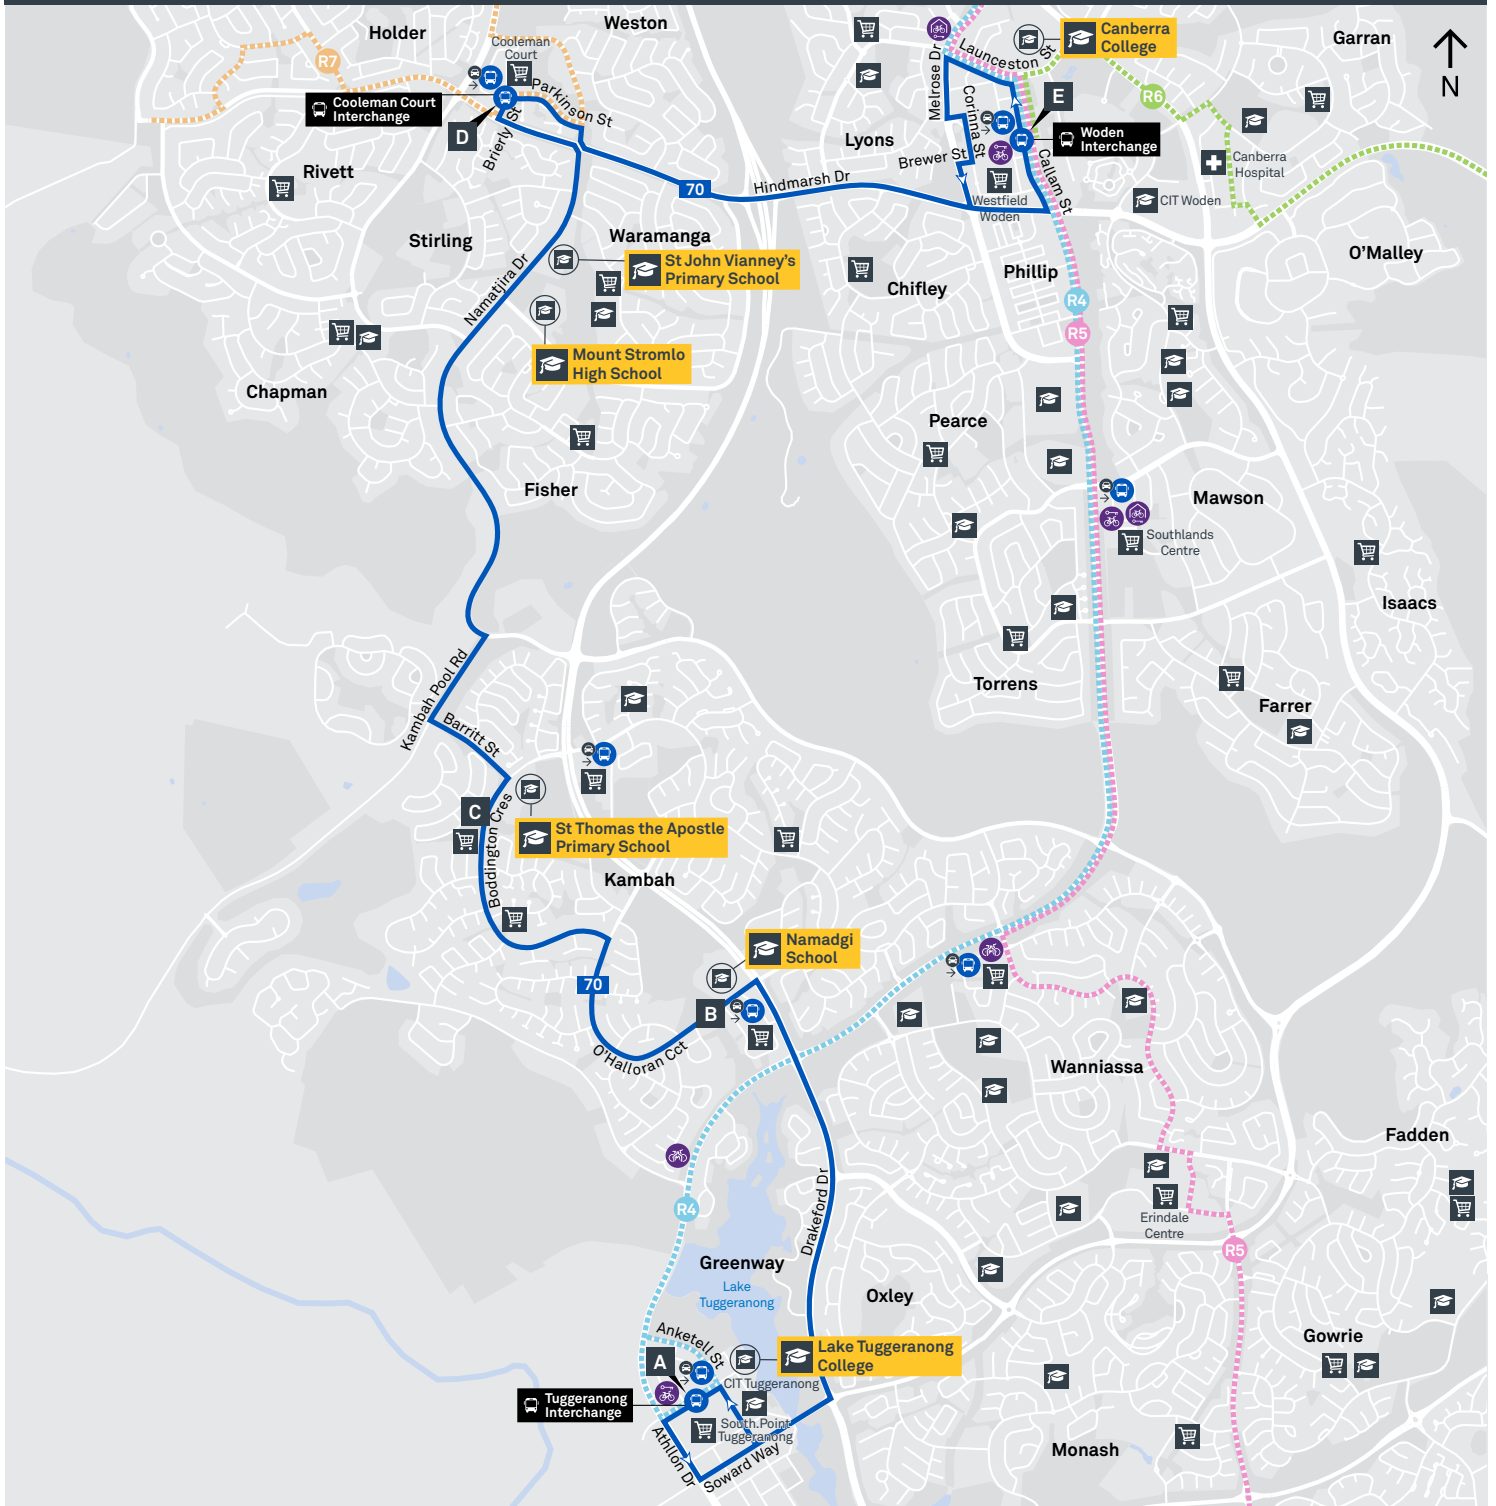

Route	AM	PM	Suburbs/Areas Served	Other information
70	✓	✓	Woden Bus Station, Phillip, Cooleman Court, via Namatijira Drive, Kambah West, Tuggeranong Bus Station	
71	✓	✓	Woden Bus Station, Phillip, Cooleman Court, via Namatijira Drive, Kambah, Tuggeranong Bus Station	

Afternoon regular services

Other times available. Visit transport.act.gov.au

70 To Woden

70 To Tuggeranong

71 To Woden

71 To Tuggeranong

TG19027

CANBERRA
IS BETTER
CONNECTED

transport.act.gov.au

TTC Transport
Canberra

TUGGERANONG TO WODEN via Kambah West and Coleman Court

70

ROUTE MAP

- Bus route
- Bus station
- Mode interchange
- Educational institution
- Hospital
- Bicycle lockers
- Park and Ride
- R4 RAPID route
- Bus terminus
- 70 Route number
- Shopping centre
- Bicycle rails
- Bicycle cage

CANBERRA
IS BETTER
CONNECTED

transport.act.gov.au

ACT
Government

Transport
Canberra

TUGGERANONG TO WODEN via Kambah East and Coleman Court

71

ROUTE MAP

- Bus route
- Bus station
- Mode interchange
- Educational institution
- Hospital
- Bicycle lockers
- Park and Ride
- R4 RAPID route
- Bus terminus
- 71 Route number
- Shopping centre
- Bicycle rails
- Bicycle cage