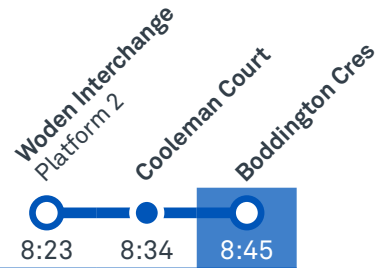

Other times available. Visit transport.act.gov.au

70

From Tuggeranong

70

From Woden

71

From Tuggeranong

71

From Woden

TG19027

CANBERRA
IS BETTER
CONNECTED

transport.act.gov.au

TTC Transport
Canberra

ST THOMAS THE APOSTLE PRIMARY SCHOOL

Plan your trip with the TC Journey planner! Visit transport.act.gov.au for details

Afternoon regular services

Other times available. Visit transport.act.gov.au

70 To Woden

70 To Tuggeranong

71 To Woden

71 To Tuggeranong

TG19027

CANBERRA
IS BETTER
CONNECTED

transport.act.gov.au

TTC Transport
Canberra

TUGGERANONG TO WODEN via Kambah West and Coleman Court

70

ROUTE MAP

- Bus route
- Bus station
- Mode interchange
- Educational institution
- Hospital
- Bicycle lockers
- Park and Ride
- R4 RAPID route
- Bus terminus
- 70 Route number
- Shopping centre
- Bicycle rails
- Bicycle cage