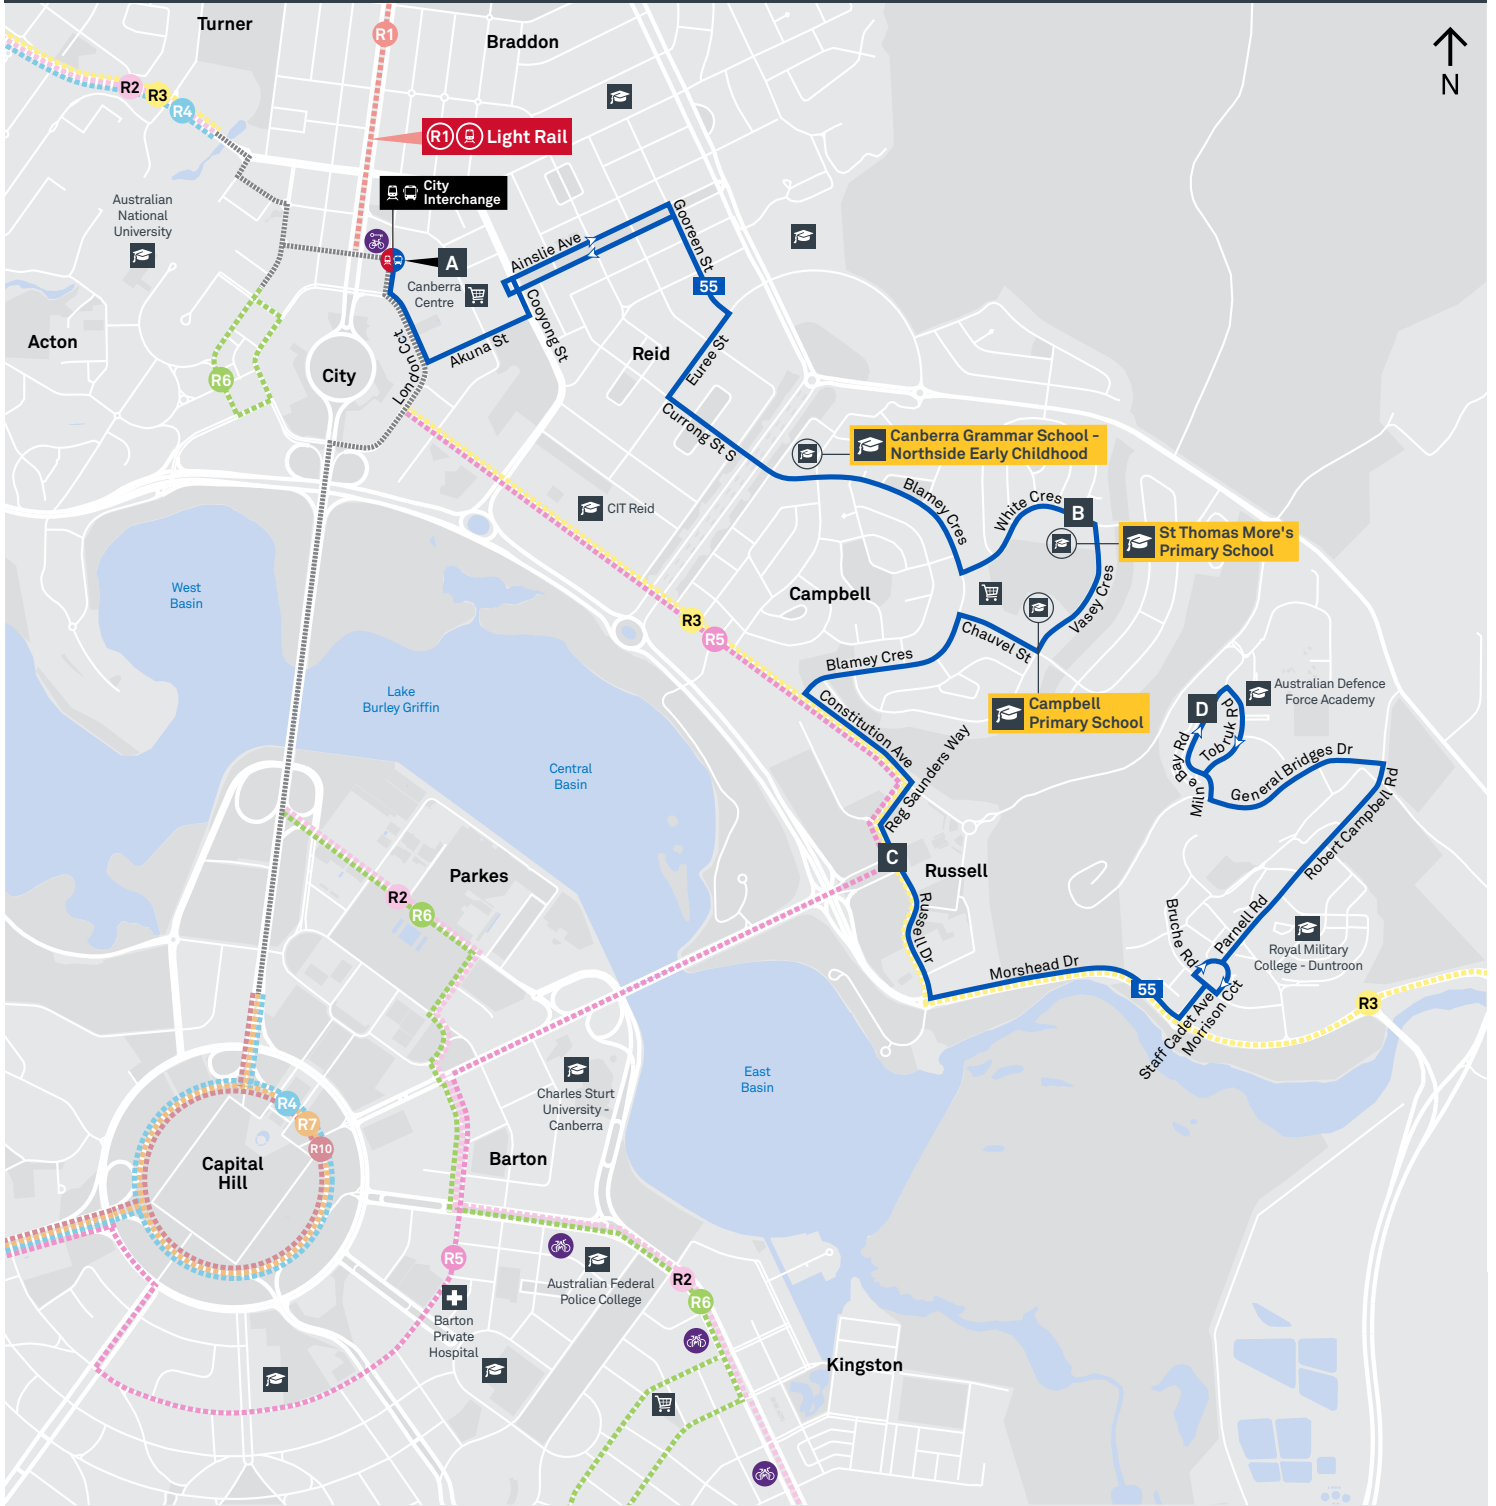

Summary of bus services

Route	AM	PM	Suburbs/Areas Served	Other information
55	✓	✓	City Interchange, Reid, Campbell, Russell, Duntroon	
1031	✓	✓	Watson, Downer, Dickson, Ainslie, Campbell	
1032	✓	✓	Ainslie, Hackett	

Other times available. Visit transport.act.gov.au

55 From City

Morning school services

1031 From Watson

1032 From Hackett

TG19027

CANBERRA
IS BETTER
CONNECTED

transport.act.gov.au

55 To City

Afternoon school services

1031 To Watson

1032 To Hackett

TG19027

CANBERRA
IS BETTER
CONNECTED

transport.act.gov.au

TTC Transport
Canberra

DUNTROON LOOP

via Campbell and Reid

ROUTE MAP

- Bus route
- Bus station
- Mode interchange
- Educational institution
- Hospital
- Bicycle lockers
- R2 RAPID route
- Bus terminus
- 55 Route number
- Shopping centre
- Bicycle rails
- Bicycle cage
- Park and Ride