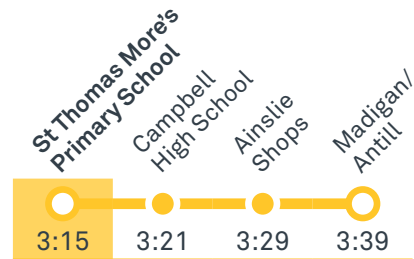

55 To City

Afternoon school services

1031 To Watson

1032 To Hackett

TG19027

CANBERRA
IS BETTER
CONNECTED

transport.act.gov.au

TTC Transport
Canberra

DUNTROON LOOP

via Campbell and Reid

ROUTE MAP

- Bus route
- Bus station
- Mode interchange
- Educational institution
- Hospital
- Bicycle lockers
- R2 RAPID route
- Bus terminus
- 55 Route number
- Shopping centre
- Bicycle rails
- Bicycle cage
- Park and Ride