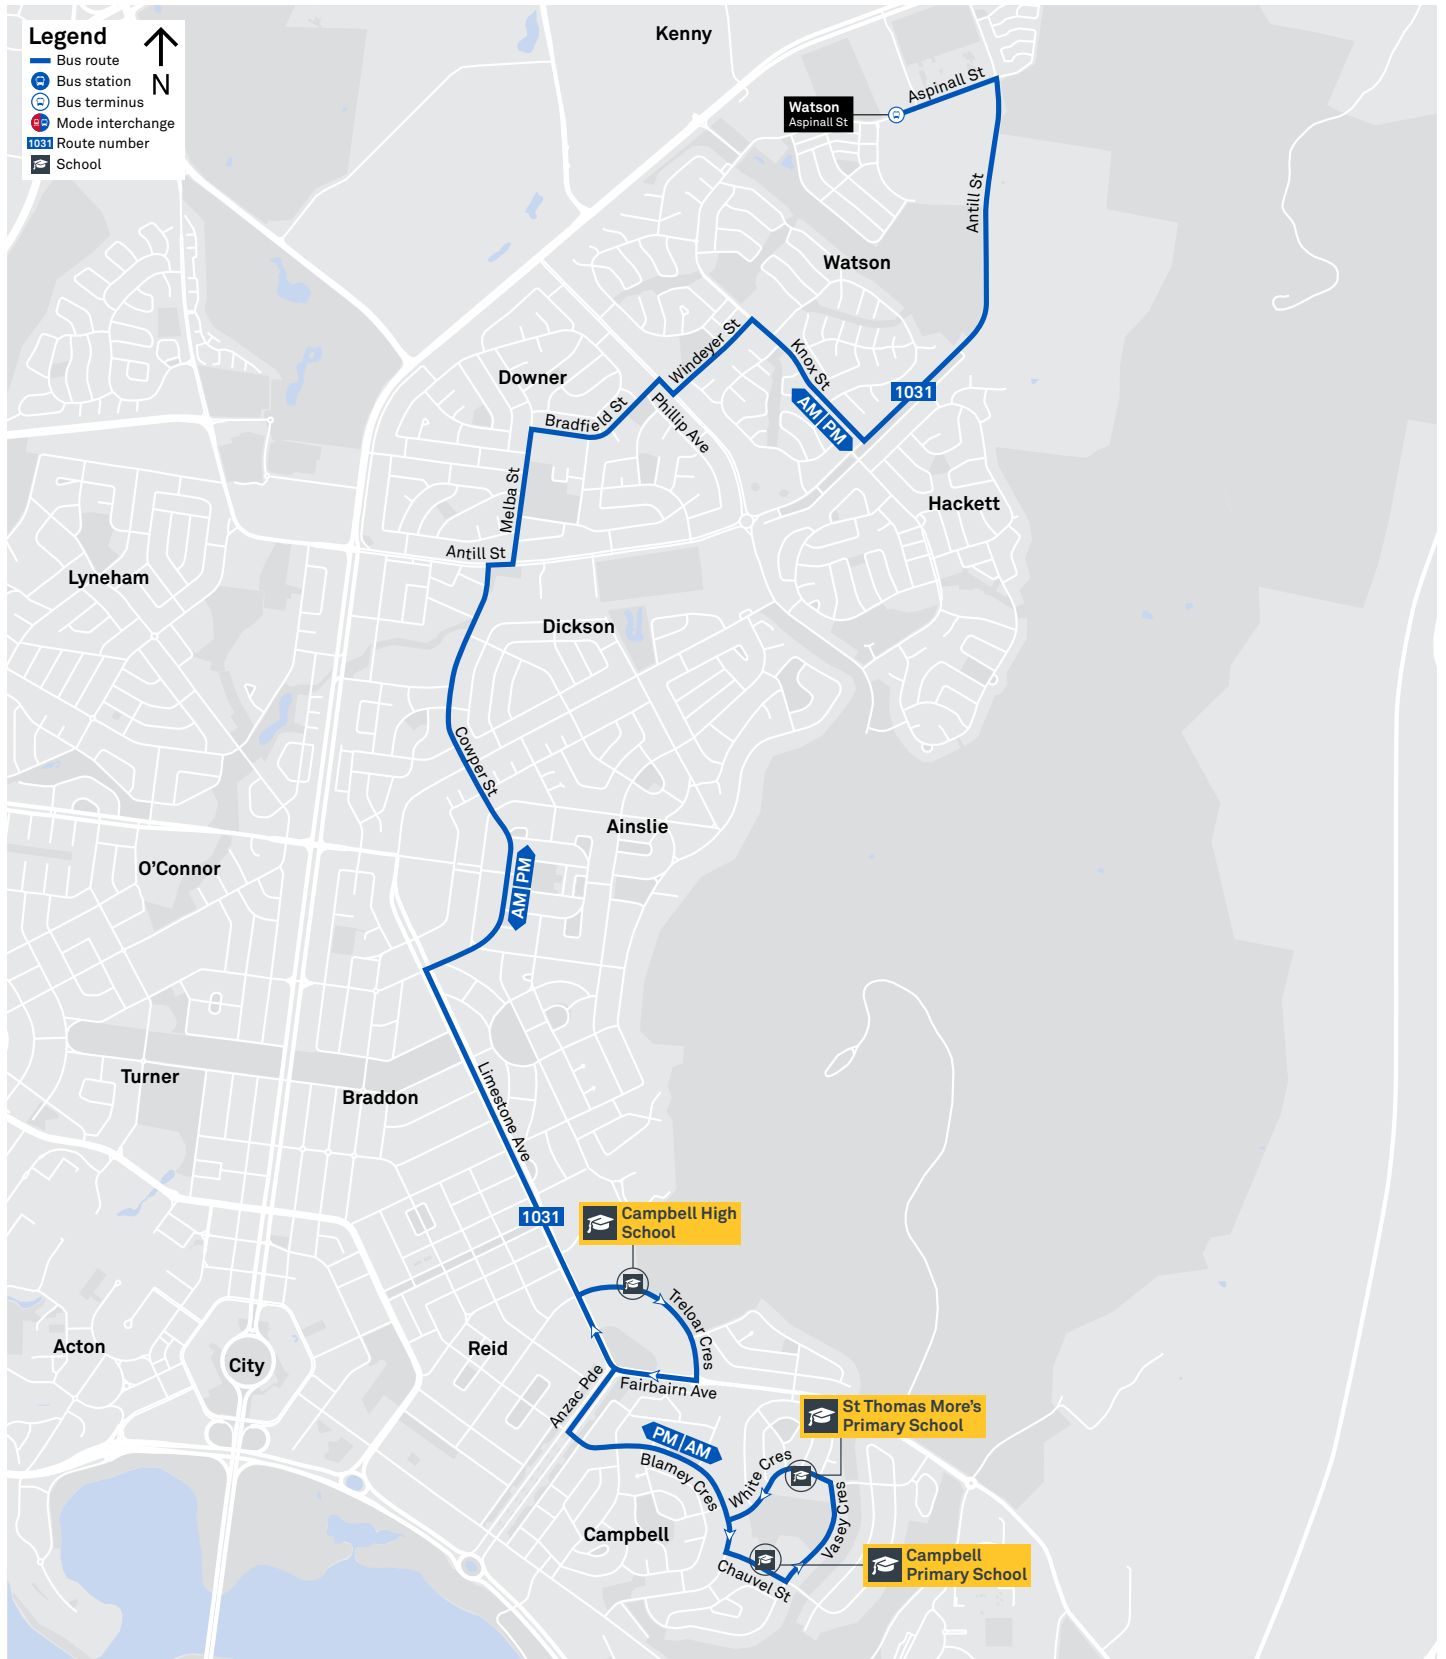

Summary of bus services

Route	AM	PM	Suburbs/Areas Served	Other information
55	✓	✓	City Interchange, Reid, Campbell, Russell, Duntroon	
1031	✓	✓	Watson, Downer, Dickson, Ainslie, Campbell	
1032	✓	✓	Ainslie, Hackett	

Other times available. Visit transport.act.gov.au

55 From City

Morning school services

1031 From Watson

1032 From Hackett

TG19027

CANBERRA
IS BETTER
CONNECTED

transport.act.gov.au

DUNTROON LOOP

via Campbell and Reid

ROUTE MAP

- Bus route
- Bus station
- Mode interchange
- Educational institution
- Hospital
- Bicycle lockers
- R2 RAPID route
- Bus terminus
- 55 Route number
- Shopping centre
- Bicycle rails
- Bicycle cage
- Park and Ride

CANBERRA IS BETTER CONNECTED

transport.act.gov.au

ACT
Government

Transport Canberra

SCHOOL ROUTE 1031 (AM & PM)

SCHOOL ROUTE 1032 (AM & PM)

CANBERRA
IS BETTER
CONNECTED

transport.act.gov.au