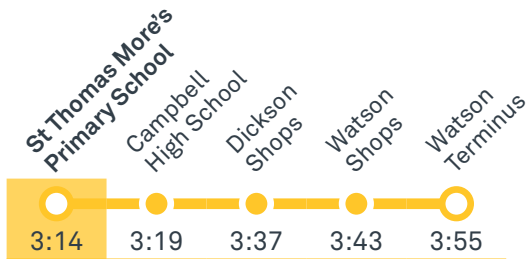

TTC Transport
Canberra

ST THOMAS MORE'S PRIMARY SCHOOL

Plan your trip with the TC Journey planner! Visit transport.act.gov.au for details

Afternoon regular services

Other times available. Visit transport.act.gov.au

55 To City

Afternoon school services

1031 To Watson

1032 To Hackett

TG19027

CANBERRA
IS BETTER
CONNECTED

transport.act.gov.au

TTC Transport
Canberra

DUNTROON LOOP

via Campbell and Reid

ROUTE MAP

- Bus route
- Bus station
- Mode interchange
- Educational institution
- Hospital
- Bicycle lockers
- R2 RAPID route
- Bus terminus
- 55 Route number
- Shopping centre
- Bicycle rails
- Bicycle cage
- Park and Ride