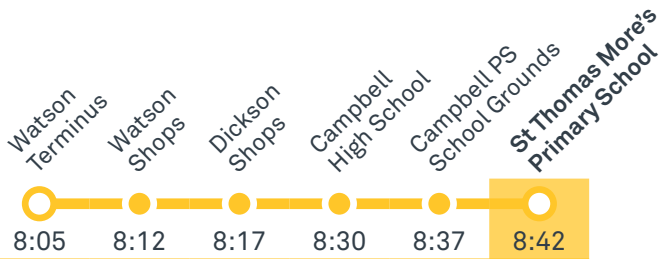

TG19027

CANBERRA
IS BETTER
CONNECTED

transport.act.gov.au

TTC Transport
Canberra

ST THOMAS MORE'S PRIMARY SCHOOL

Plan your trip with the TC Journey planner! Visit transport.act.gov.au for details

Morning regular services

Other times available. Visit transport.act.gov.au

55 From City

Morning school services

1031 From Watson

1032 From Hackett

TG19027

CANBERRA
IS BETTER
CONNECTED

transport.act.gov.au

DUNTROON LOOP

via Campbell and Reid

ROUTE MAP

- Bus route
- Bus station
- Mode interchange
- Educational institution
- Hospital
- Bicycle lockers
- R2 RAPID route
- Bus terminus
- 55 Route number
- Shopping centre
- Bicycle rails
- Bicycle cage
- Park and Ride