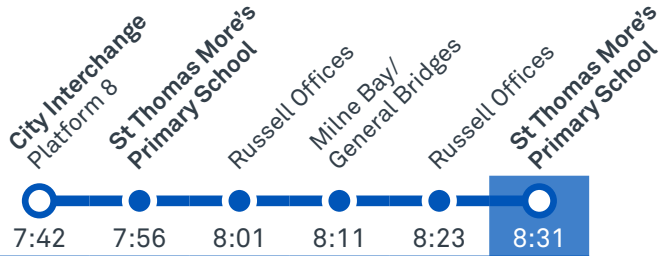

55

Regular route number

1031

School route number

Walking route

Local area map provides indicative walking paths only. This map is designed to represent local public transport options in the area and is not to scale

TG19027

CANBERRA
IS BETTER
CONNECTED

transport.act.gov.au

TTC Transport
Canberra

ST THOMAS MORE'S PRIMARY SCHOOL

Plan your trip with the TC Journey planner! Visit transport.act.gov.au for details

Morning regular services

Other times available. Visit transport.act.gov.au

55 From City

Morning school services

1031 From Watson

1032 From Hackett

TG19027

CANBERRA
IS BETTER
CONNECTED

transport.act.gov.au

DUNTROON LOOP

via Campbell and Reid

ROUTE MAP

- Bus route
- Bus station
- Mode interchange
- Educational institution
- Hospital
- Bicycle lockers
- R2 RAPID route
- Bus terminus
- 55 Route number
- Shopping centre
- Bicycle rails
- Bicycle cage
- Park and Ride