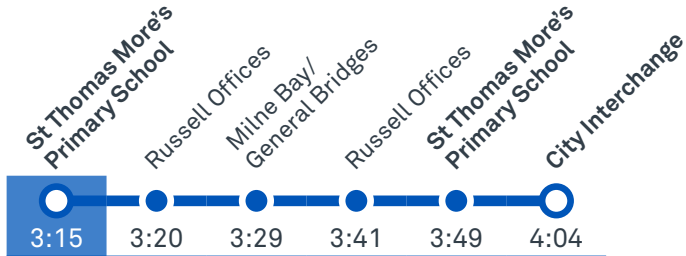

TTC Transport
Canberra

ST THOMAS MORE'S PRIMARY SCHOOL

Plan your trip with the TC Journey planner! Visit transport.act.gov.au for details

Afternoon regular services

Other times available. Visit transport.act.gov.au

55 To City

Afternoon school services

1031 To Watson

1032 To Hackett

TG19027

CANBERRA
IS BETTER
CONNECTED

transport.act.gov.au

TTC Transport
Canberra

DUNTROON LOOP

via Campbell and Reid

ROUTE MAP

- Bus route
- Bus station
- Mode interchange
- Educational institution
- Hospital
- Bicycle lockers
- R2 RAPID route
- Bus terminus
- 55 Route number
- Shopping centre
- Bicycle rails
- Bicycle cage
- Park and Ride