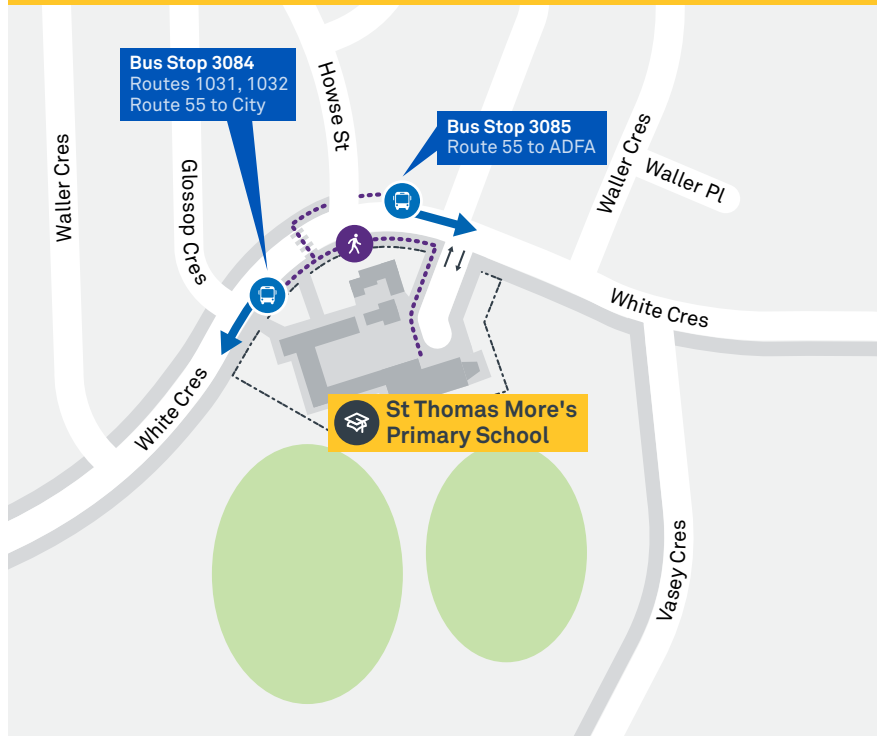

ST THOMAS MORE'S PRIMARY SCHOOL

Plan your trip with the TC Journey planner! Visit transport.act.gov.au for details

Local area map

School start

🕒 8:50 am

School finish

🕒 3:00 pm

Bus stop location

55

Regular route number

1031

School route number

Walking route

Local area map provides indicative walking paths only. This map is designed to represent local public transport options in the area and is not to scale

Summary of bus services

Route	AM	PM	Suburbs/Areas Served	Other information
55	✓	✓	City Interchange, Reid, Campbell, Russell, Duntroon	
1031	✓	✓	Watson, Downer, Dickson, Ainslie, Campbell	
1032	✓	✓	Ainslie, Hackett	

DUNTROON LOOP

via Campbell and Reid

ROUTE MAP

- Bus route
- Bus station
- Mode interchange
- Educational institution
- Hospital
- Bicycle lockers
- R2 RAPID route
- Bus terminus
- 55 Route number
- Shopping centre
- Bicycle rails
- Bicycle cage
- Park and Ride