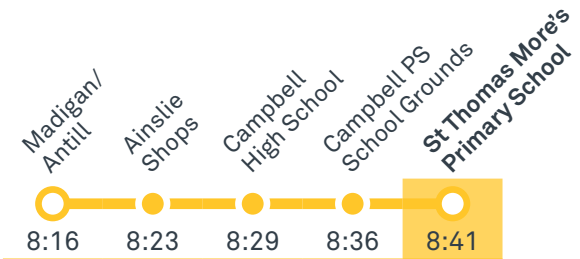

Other times available. Visit transport.act.gov.au

55 From City

Morning school services

1031 From Watson

1032 From Hackett

TG19027

CANBERRA
IS BETTER
CONNECTED

transport.act.gov.au

TTC Transport
Canberra

ST THOMAS MORE'S PRIMARY SCHOOL

Plan your trip with the TC Journey planner! Visit transport.act.gov.au for details

Afternoon regular services

Other times available. Visit transport.act.gov.au

DUNTROON LOOP

via Campbell and Reid

ROUTE MAP

- Bus route
- Bus station
- Mode interchange
- Educational institution
- Hospital
- Bicycle lockers
- R2 RAPID route
- Bus terminus
- 55 Route number
- Shopping centre
- Bicycle rails
- Bicycle cage
- Park and Ride