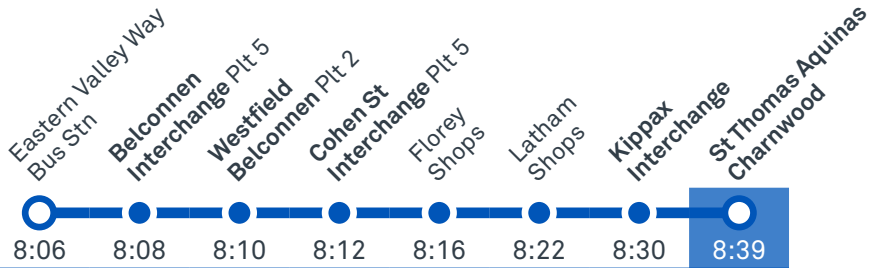

ST THOMAS AQUINAS PRIMARY SCHOOL

Plan your trip with the TC Journey planner! Visit transport.act.gov.au for details

Morning regular services

Other times available. Visit transport.act.gov.au

40 From Belconnen

40 From Fraser

CANBERRA IS BETTER CONNECTED

transport.act.gov.au

TTC Transport Canberra

TG19027