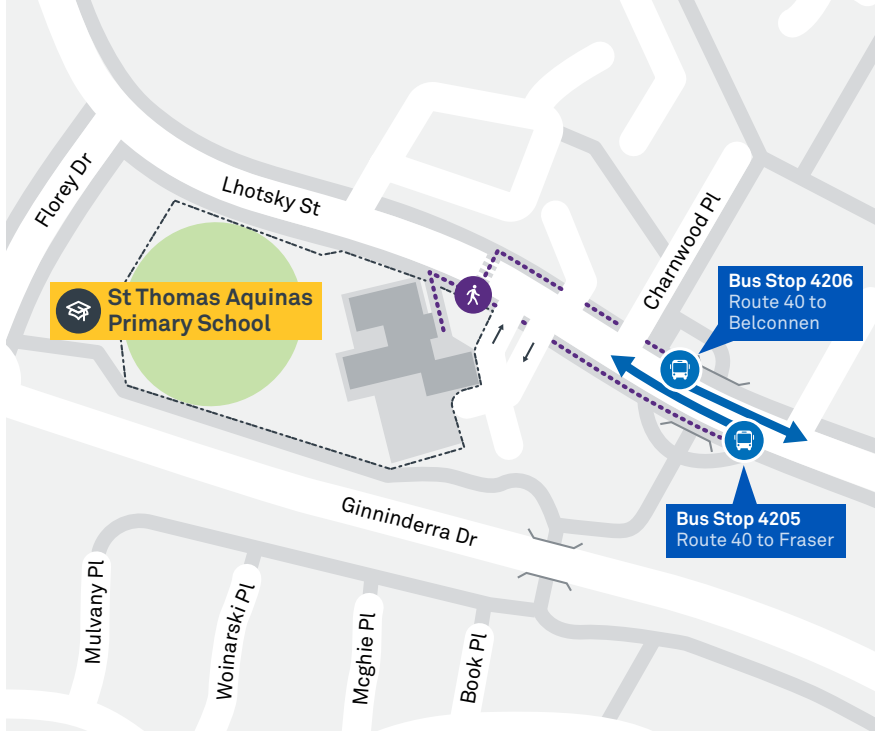

## Local area map

School start

🕒 9:00 am

School finish

🕒 3:00 pm

Bus stop location

40

Regular route number

Walking route

Local area map provides indicative walking paths only. This map is designed to represent local public transport options in the area and is not to scale

## Summary of bus services

Route	AM	PM	Suburbs/Areas Served	Other information
40	✓	✓	Fraser, Charnwood, Macgregor, Holt, Kippax, Latham, Florey, Belconnen Bus Stations	

CANBERRA  
IS BETTER  
CONNECTED

[transport.act.gov.au](http://transport.act.gov.au)

### 40 To Belconnen

Charnwood Shops	Kippax Interchange	Latham Shops	Florey Shops	Cohen St Interchange	Westfield Belconnen	Belconnen Interchange	Emu Bank Bus Stn
3:29	3:38	3:44	3:52	3:58	4:00	4:02	4:04

CANBERRA  
IS BETTER  
CONNECTED