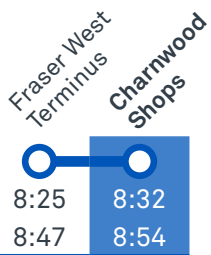

CANBERRA IS BETTER CONNECTED

transport.act.gov.au

TTC Transport Canberra

TG19027