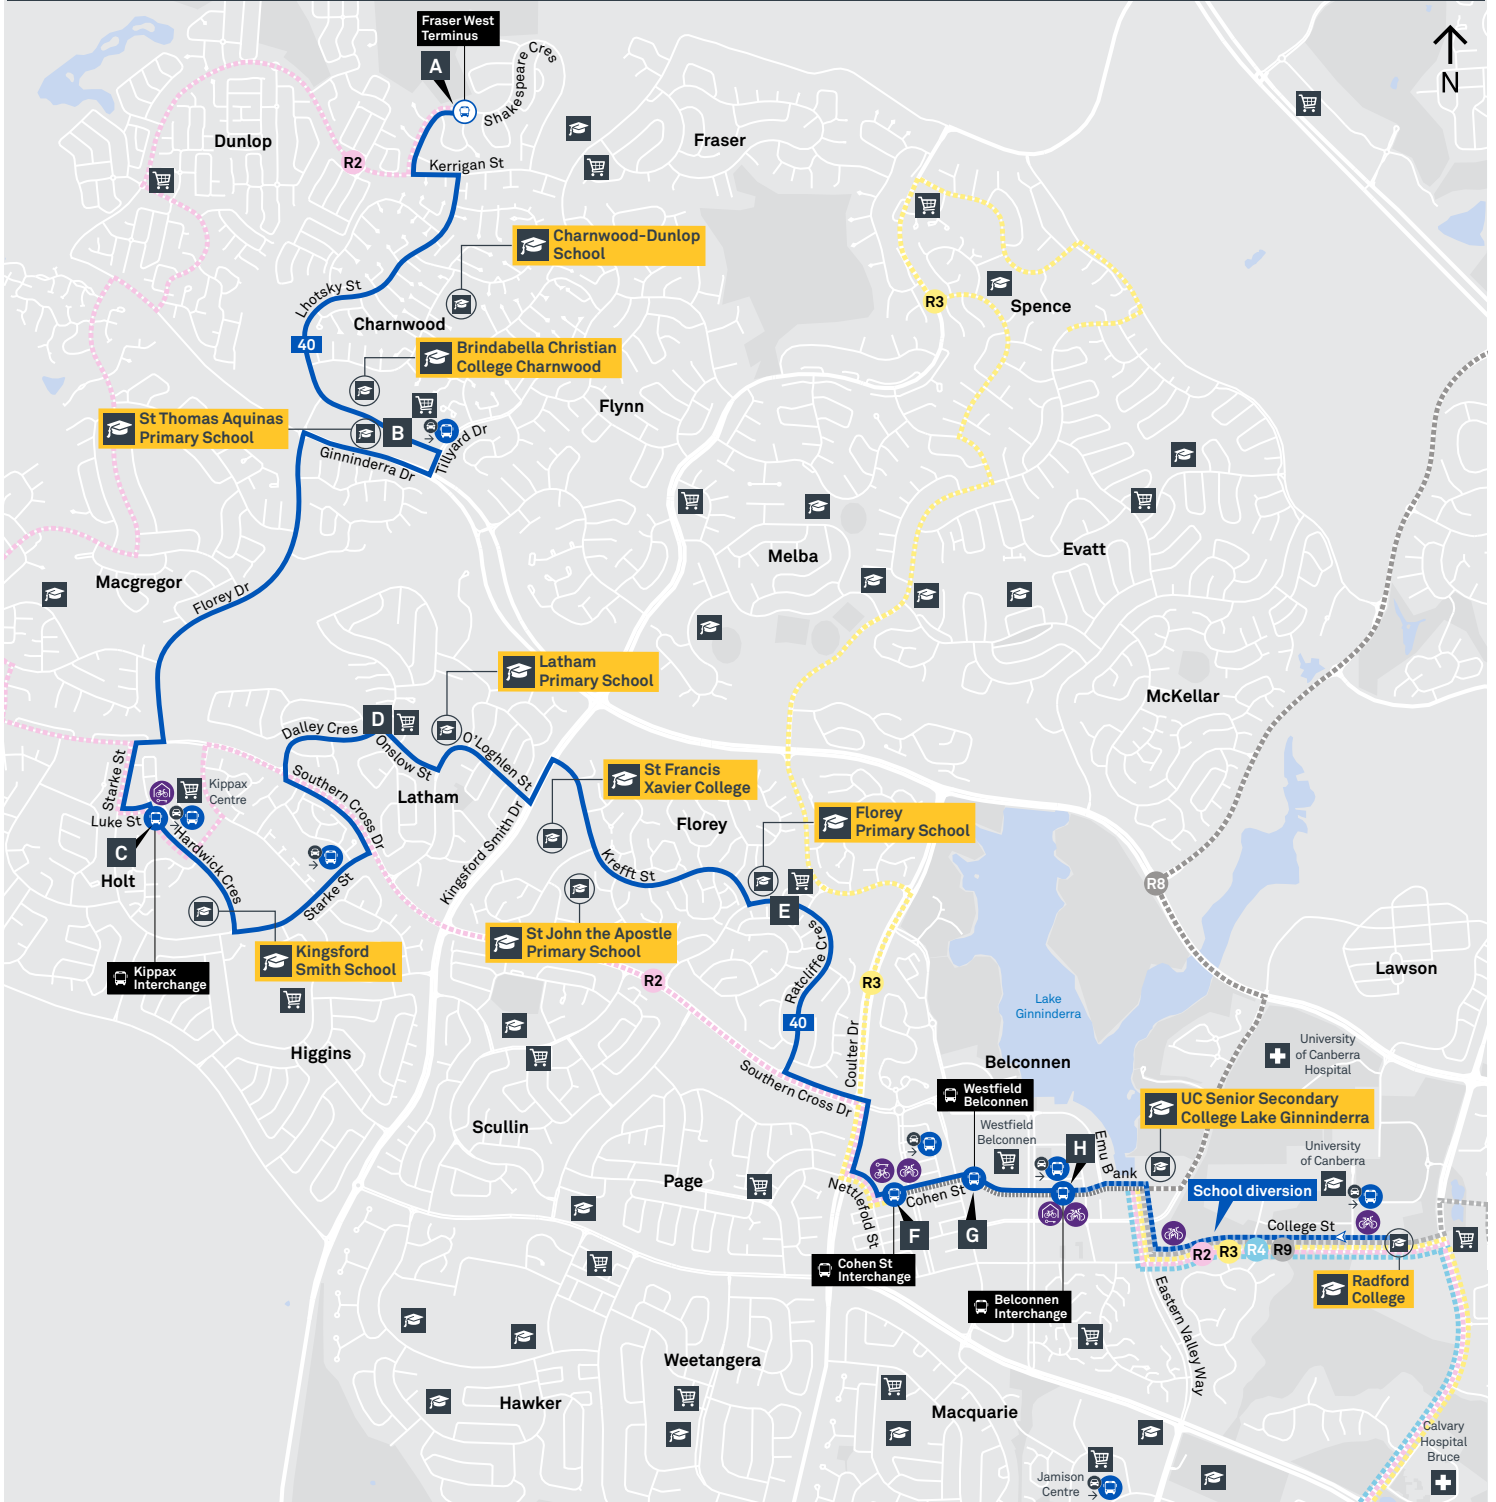

### 40 To Belconnen

Charnwood Shops	Kippax Interchange	Latham Shops	Florey Shops	Cohen St Interchange	Westfield Belconnen	Belconnen Interchange	Emu Bank Bus Stn
3:29	3:38	3:44	3:52	3:58	4:00	4:02	4:04

CANBERRA  
IS BETTER  
CONNECTED

[transport.act.gov.au](http://transport.act.gov.au)

**TTC** Transport  
Canberra

TG19027

# FRASER TO BELCONNEN

### ROUTE MAP

- Bus route
- Bus station
- Mode interchange
- Educational institution
- Hospital
- Bicycle lockers
- R2 RAPID route
- Bus terminus
- 40 Route number
- Shopping centre
- Bicycle rails
- Bicycle cage
- Park and Ride