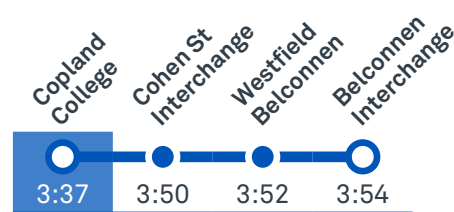

41 To Fraser

41 To Belconnen

43 To Spence

43 To Belconnen

Afternoon *RAPID* services

Other times available. Visit transport.act.gov.au

R3 To Brindabella Business Park

R3 To Spence