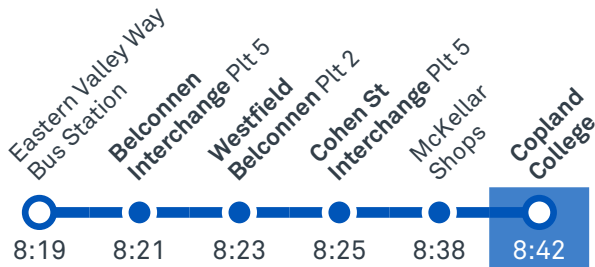

Summary of bus services

Route	AM	PM	Suburbs/Areas Served	Other information
R3	✓	✓	Spence, via Copland Drive, Florey, Belconnen Bus Stations, Bruce, City Interchange, Russell, Airport, Brindabella Park	
41	✓	✓	Fraser, Charnwood, Flynn, Melba, Evatt, Belconnen Bus Stations	
43	✓	✓	Spence, Evatt, McKellar, Belconnen Bus Stations	

Other times available. Visit transport.act.gov.au

41 From Belconnen

41 From Fraser

43 From Belconnen

43 From Spence

Morning *RAPID* services

Other times available. Visit transport.act.gov.au

R3 From Spence

R3 From Brindabella Business Park

TG19027

ST MONICA'S PRIMARY SCHOOL

Plan your trip with the TC Journey planner! Visit transport.act.gov.au for details

Afternoon regular services

Other times available. Visit transport.act.gov.au

41 To Fraser

41 To Belconnen

43 To Spence

43 To Belconnen

Afternoon *RAPID* services

Other times available. Visit transport.act.gov.au

R3 To Brindabella Business Park

R3 To Spence