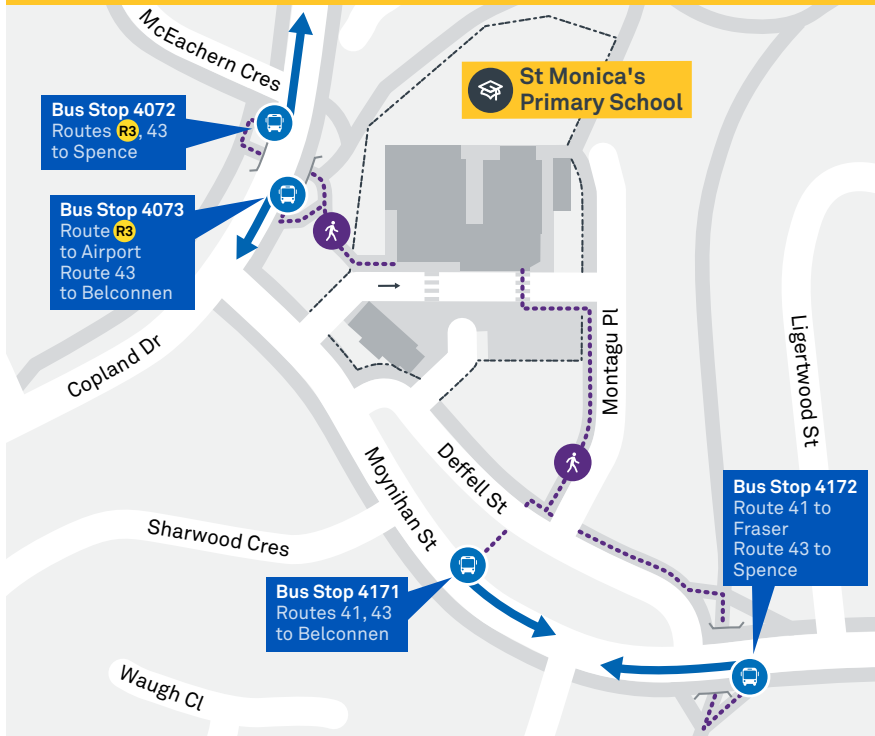

ST MONICA'S PRIMARY SCHOOL

Plan your trip with the TC Journey planner! Visit transport.act.gov.au for details

Local area map

School start

🕒 8:55 am

School finish

🕒 3:10 pm

Bus stop location

41

Regular route number

R3

RAPID route number

Walking route

Local area map provides indicative walking paths only. This map is designed to represent local public transport options in the area and is not to scale

Summary of bus services

Route	AM	PM	Suburbs/Areas Served	Other information
R3	✓	✓	Spence, via Copland Drive, Florey, Belconnen Bus Stations, Bruce, City Interchange, Russell, Airport, Brindabella Park	
41	✓	✓	Fraser, Charnwood, Flynn, Melba, Evatt, Belconnen Bus Stations	
43	✓	✓	Spence, Evatt, McKellar, Belconnen Bus Stations	

- Bus route
- Bus station
- Mode interchange
- Educational institution
- Hospital
- Bicycle lockers
- Park and Ride
- R2 **RAPID** route
- Bus terminus
- 43 Route number
- Shopping centre
- Bicycle rails
- Bicycle cage