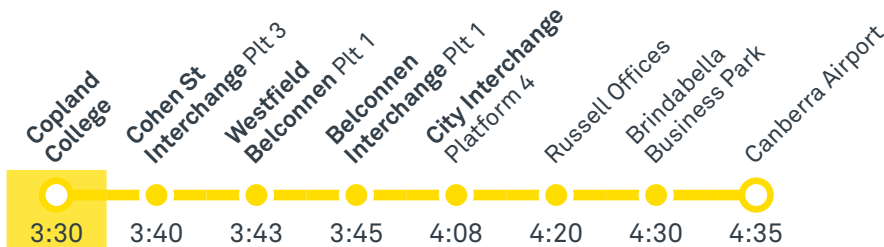

41 To Fraser

41 To Belconnen

43 To Spence

43 To Belconnen

Afternoon *RAPID* services

Other times available. Visit transport.act.gov.au

R3 To Brindabella Business Park

R3 To Spence

TG19027

CANBERRA
IS BETTER
CONNECTED

transport.act.gov.au

TTC Transport
Canberra

FRASER TO BELCONNEN

via Flynn and Melba

41

ROUTE MAP

- Bus route
- Bus station
- Mode interchange
- Educational institution
- Hospital
- Bicycle lockers
- Park and Ride
- R2 RAPID route
- Bus terminus
- 41 Route number
- Shopping centre
- Bicycle rails
- Bicycle cage