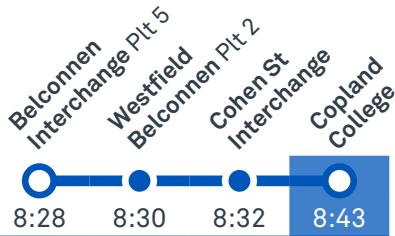

41

Regular route number

R3

RAPID route number

Walking route

Local area map provides indicative walking paths only. This map is designed to represent local public transport options in the area and is not to scale

Summary of bus services

Route	AM	PM	Suburbs/Areas Served	Other information
R3	✓	✓	Spence, via Copland Drive, Florey, Belconnen Bus Stations, Bruce, City Interchange, Russell, Airport, Brindabella Park	
41	✓	✓	Fraser, Charnwood, Flynn, Melba, Evatt, Belconnen Bus Stations	
43	✓	✓	Spence, Evatt, McKellar, Belconnen Bus Stations	

TG19027

CANBERRA
IS BETTER
CONNECTED

transport.act.gov.au

TTC Transport
Canberra

ST MONICA'S PRIMARY SCHOOL

Plan your trip with the TC Journey planner! Visit transport.act.gov.au for details

Morning regular services

Other times available. Visit transport.act.gov.au

41 From Belconnen

41 From Fraser

43 From Belconnen

43 From Spence

Morning *RAPID* services

Other times available. Visit transport.act.gov.au

R3 From Spence