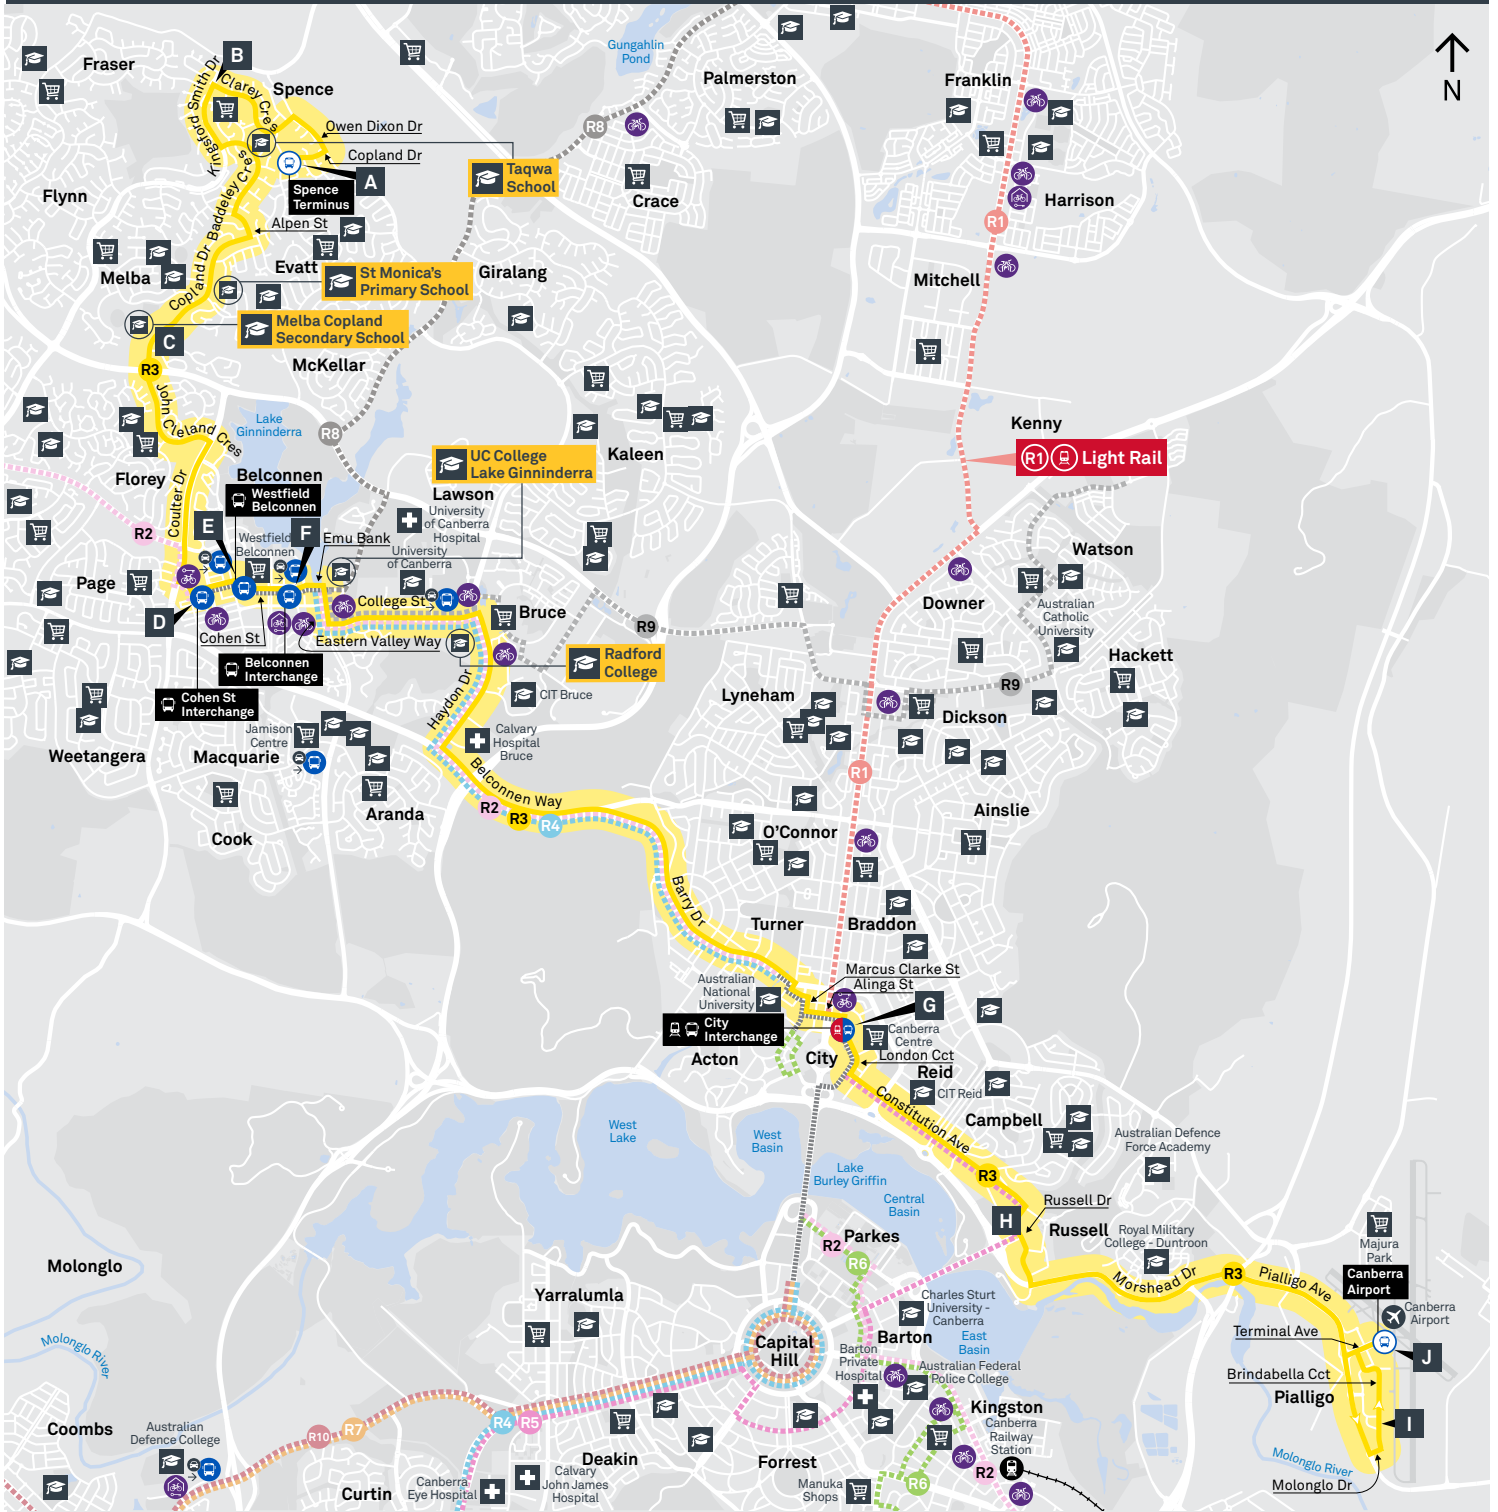

Summary of bus services

Route	AM	PM	Suburbs/Areas Served	Other information
R3	✓	✓	Spence, via Copland Drive, Florey, Belconnen Bus Stations, Bruce, City Interchange, Russell, Airport, Brindabella Park	
41	✓	✓	Fraser, Charnwood, Flynn, Melba, Evatt, Belconnen Bus Stations	
43	✓	✓	Spence, Evatt, McKellar, Belconnen Bus Stations	

CANBERRA IS BETTER CONNECTED

transport.act.gov.au

ACT Government

Transport Canberra

SPENCE TO BELCONNEN

via Evatt and McKellar

43

ROUTE MAP

- Bus route
- Bus station
- Mode interchange
- Educational institution
- Hospital
- Bicycle lockers
- Park and Ride
- R2 **RAPID** route
- Bus terminus
- 43 Route number
- Shopping centre
- Bicycle rails
- Bicycle cage

CANBERRA IS BETTER CONNECTED

transport.act.gov.au

ACT
Government

Transport Canberra

SPENCE TO AIRPORT via City and Brindabella

ROUTE MAP

- **RAPID** route
- **R2** Other **RAPID** route
- Bus station
- Bus terminus
- Mode interchange
- R3** Route number
- Educational institution
- Shopping centre
- Hospital
- Bicycle lockers
- Bicycle rails
- Bicycle cage
- Park and Ride