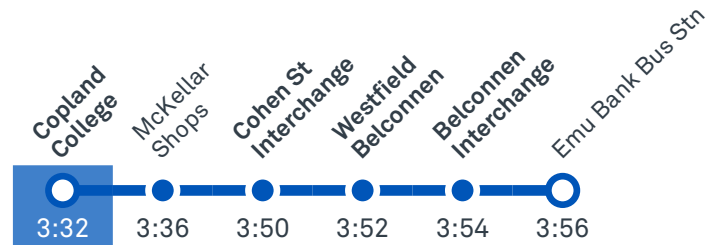

41 To Fraser

41 To Belconnen

43 To Spence

43 To Belconnen

Afternoon *RAPID* services

Other times available. Visit transport.act.gov.au

R3 To Brindabella Business Park

R3 To Spence