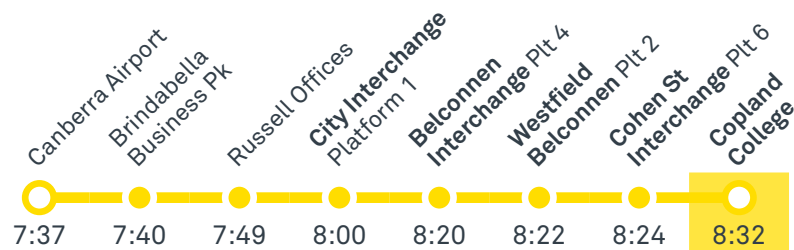

Summary of bus services

Route	AM	PM	Suburbs/Areas Served	Other information
R3	✓	✓	Spence, via Copland Drive, Florey, Belconnen Bus Stations, Bruce, City Interchange, Russell, Airport, Brindabella Park	
41	✓	✓	Fraser, Charnwood, Flynn, Melba, Evatt, Belconnen Bus Stations	
43	✓	✓	Spence, Evatt, McKellar, Belconnen Bus Stations	

Other times available. Visit transport.act.gov.au

41 From Belconnen

41 From Fraser

43 From Belconnen

43 From Spence

Morning *RAPID* services

Other times available. Visit transport.act.gov.au

R3 From Spence

R3 From Brindabella Business Park

TG19027

ST MONICA'S PRIMARY SCHOOL

Plan your trip with the TC Journey planner! Visit transport.act.gov.au for details

Afternoon regular services

Other times available. Visit transport.act.gov.au

41 To Fraser

41 To Belconnen

43 To Spence

43 To Belconnen

Afternoon *RAPID* services

Other times available. Visit transport.act.gov.au

R3 To Brindabella Business Park

R3 To Spence