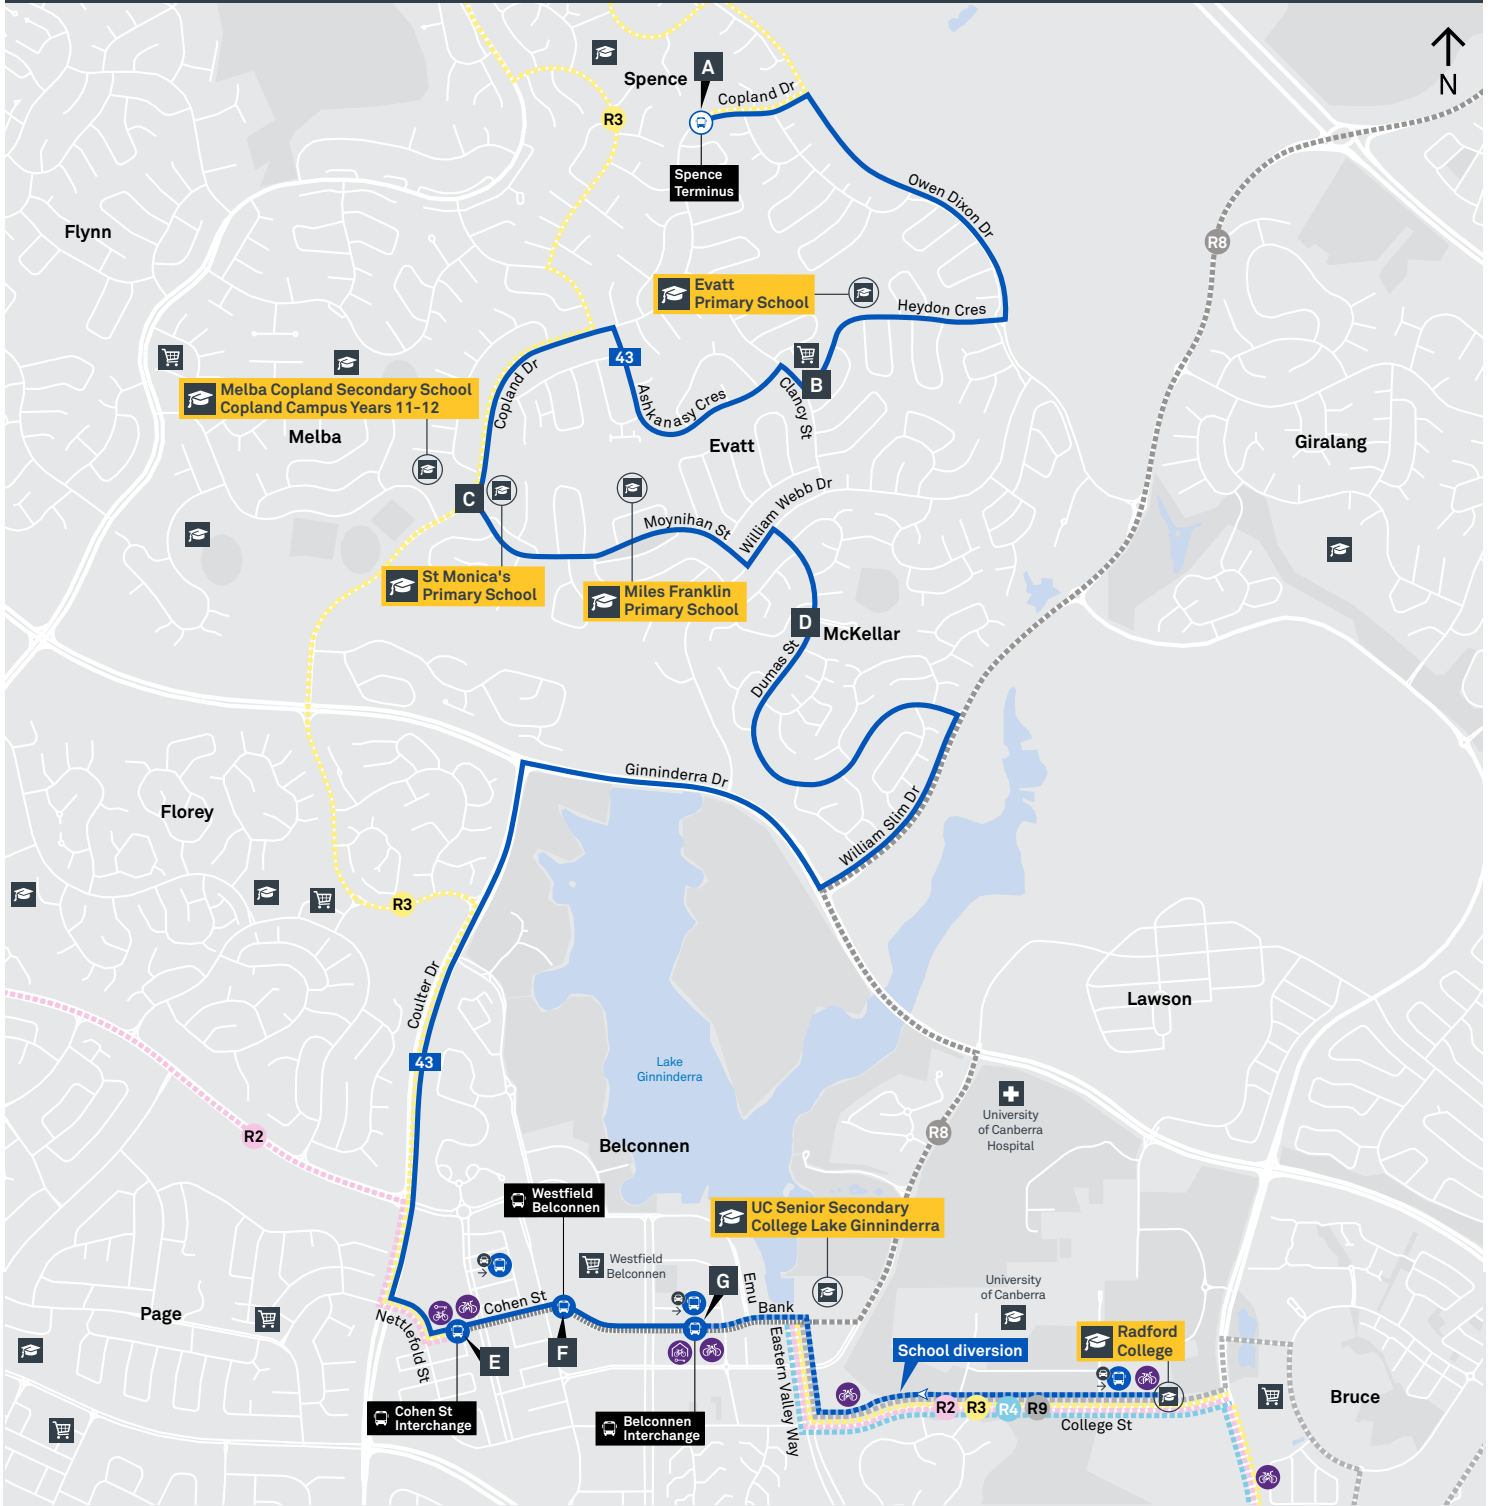

Summary of bus services

Route	AM	PM	Suburbs/Areas Served	Other information
R3	✓	✓	Spence, via Copland Drive, Florey, Belconnen Bus Stations, Bruce, City Interchange, Russell, Airport, Brindabella Park	
41	✓	✓	Fraser, Charnwood, Flynn, Melba, Evatt, Belconnen Bus Stations	
43	✓	✓	Spence, Evatt, McKellar, Belconnen Bus Stations	

- Bus route
- Bus station
- Mode interchange
- Educational institution
- Hospital
- Bicycle lockers
- Park and Ride
- R2 RAPID route
- Bus terminus
- 41 Route number
- Shopping centre
- Bicycle rails
- Bicycle cage

CANBERRA IS BETTER CONNECTED

transport.act.gov.au

ACT Government

Transport Canberra

SPENCE TO BELCONNEN

via Evatt and McKellar

43

ROUTE MAP

- Bus route
- Bus station
- Mode interchange
- Educational institution
- Hospital
- Bicycle lockers
- Park and Ride
- R2 **RAPID** route
- Bus terminus
- 43 Route number
- Shopping centre
- Bicycle rails
- Bicycle cage