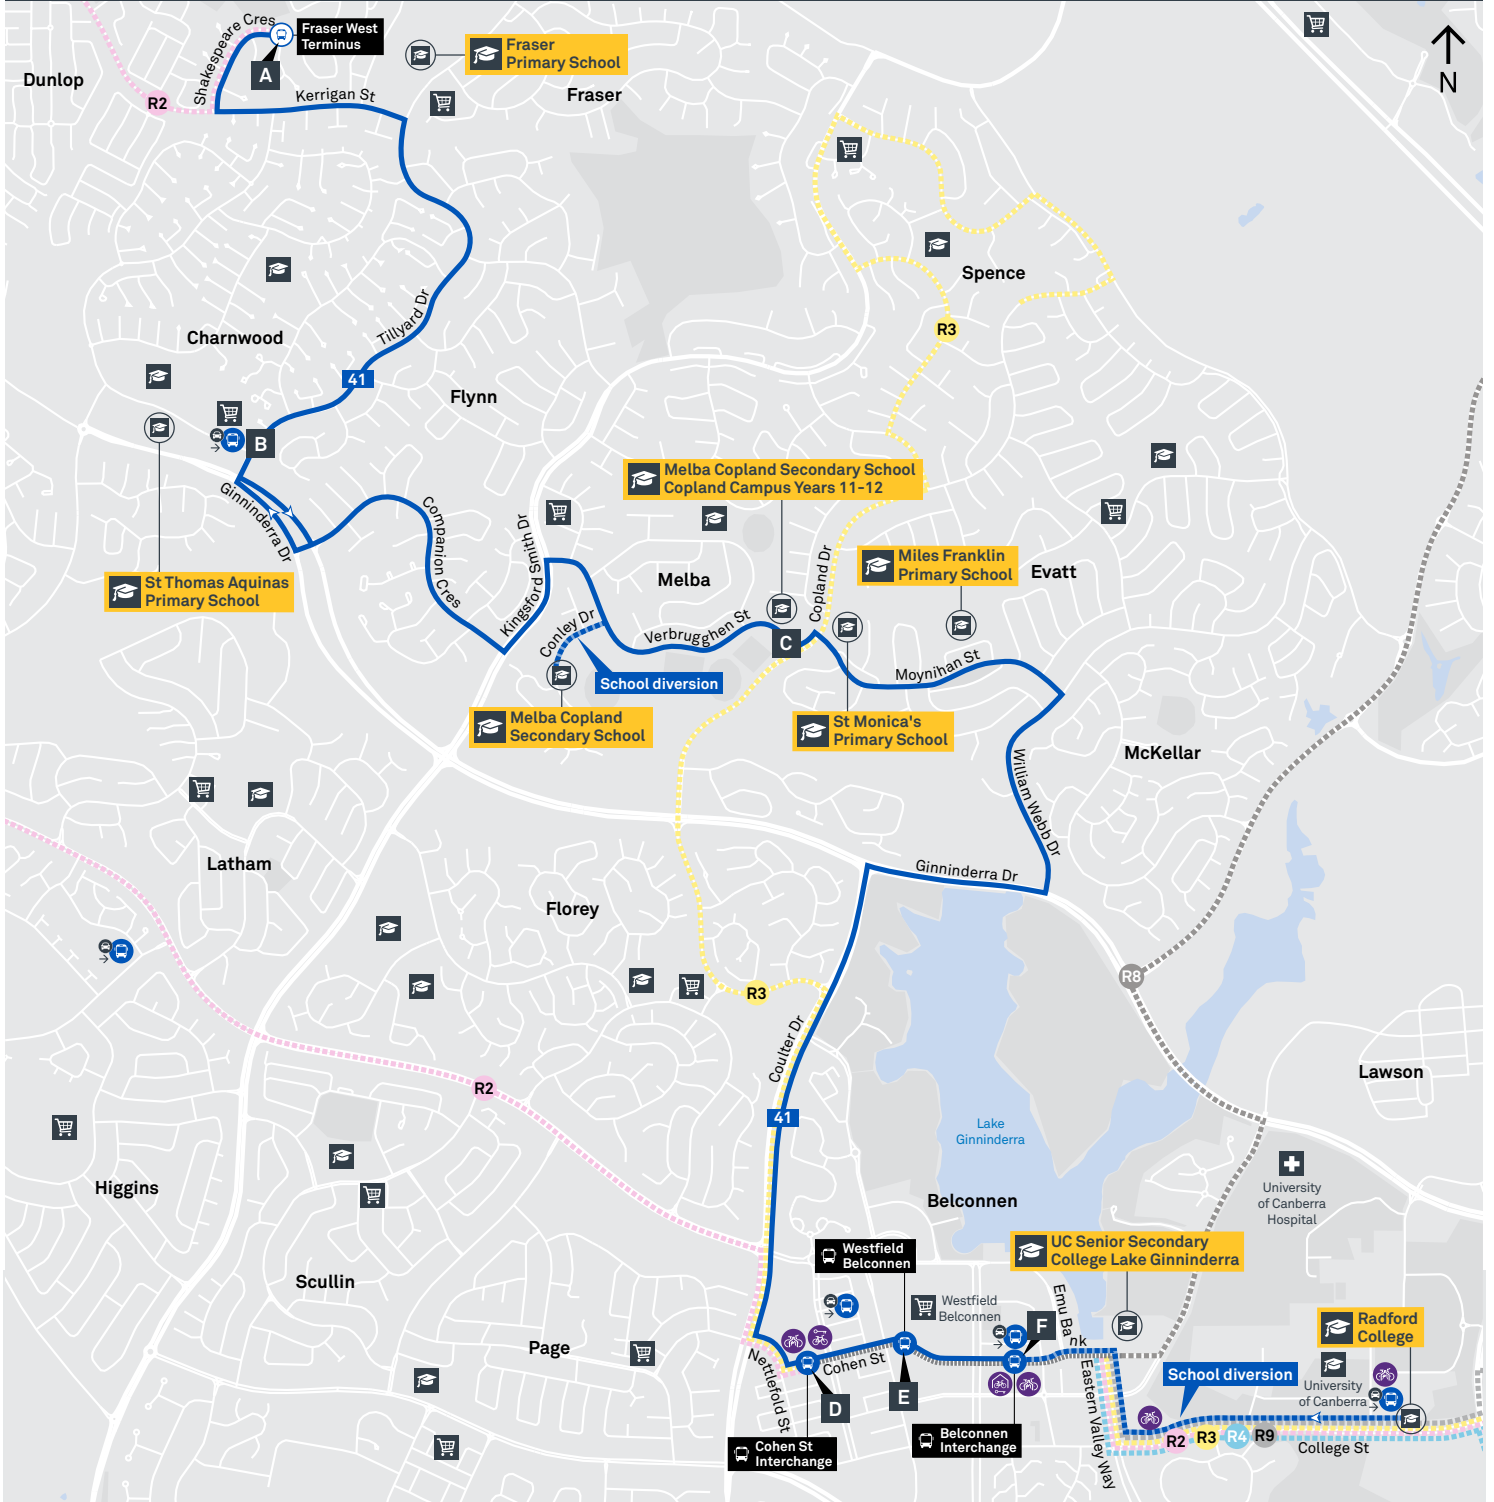

Summary of bus services

Route	AM	PM	Suburbs/Areas Served	Other information
R3	✓	✓	Spence, via Copland Drive, Florey, Belconnen Bus Stations, Bruce, City Interchange, Russell, Airport, Brindabella Park	
41	✓	✓	Fraser, Charnwood, Flynn, Melba, Evatt, Belconnen Bus Stations	
43	✓	✓	Spence, Evatt, McKellar, Belconnen Bus Stations	

TG19027

CANBERRA
IS BETTER
CONNECTED

transport.act.gov.au

TTC Transport
Canberra

FRASER TO BELCONNEN

via Flynn and Melba

41

ROUTE MAP

- Bus route
- Bus station
- Mode interchange
- Educational institution
- Hospital
- Bicycle lockers
- Park and Ride
- R2 RAPID route
- Bus terminus
- 41 Route number
- Shopping centre
- Bicycle rails
- Bicycle cage

CANBERRA IS BETTER CONNECTED

transport.act.gov.au

ACT Government

Transport Canberra

SPENCE TO BELCONNEN

via Evatt and McKellar

43

ROUTE MAP