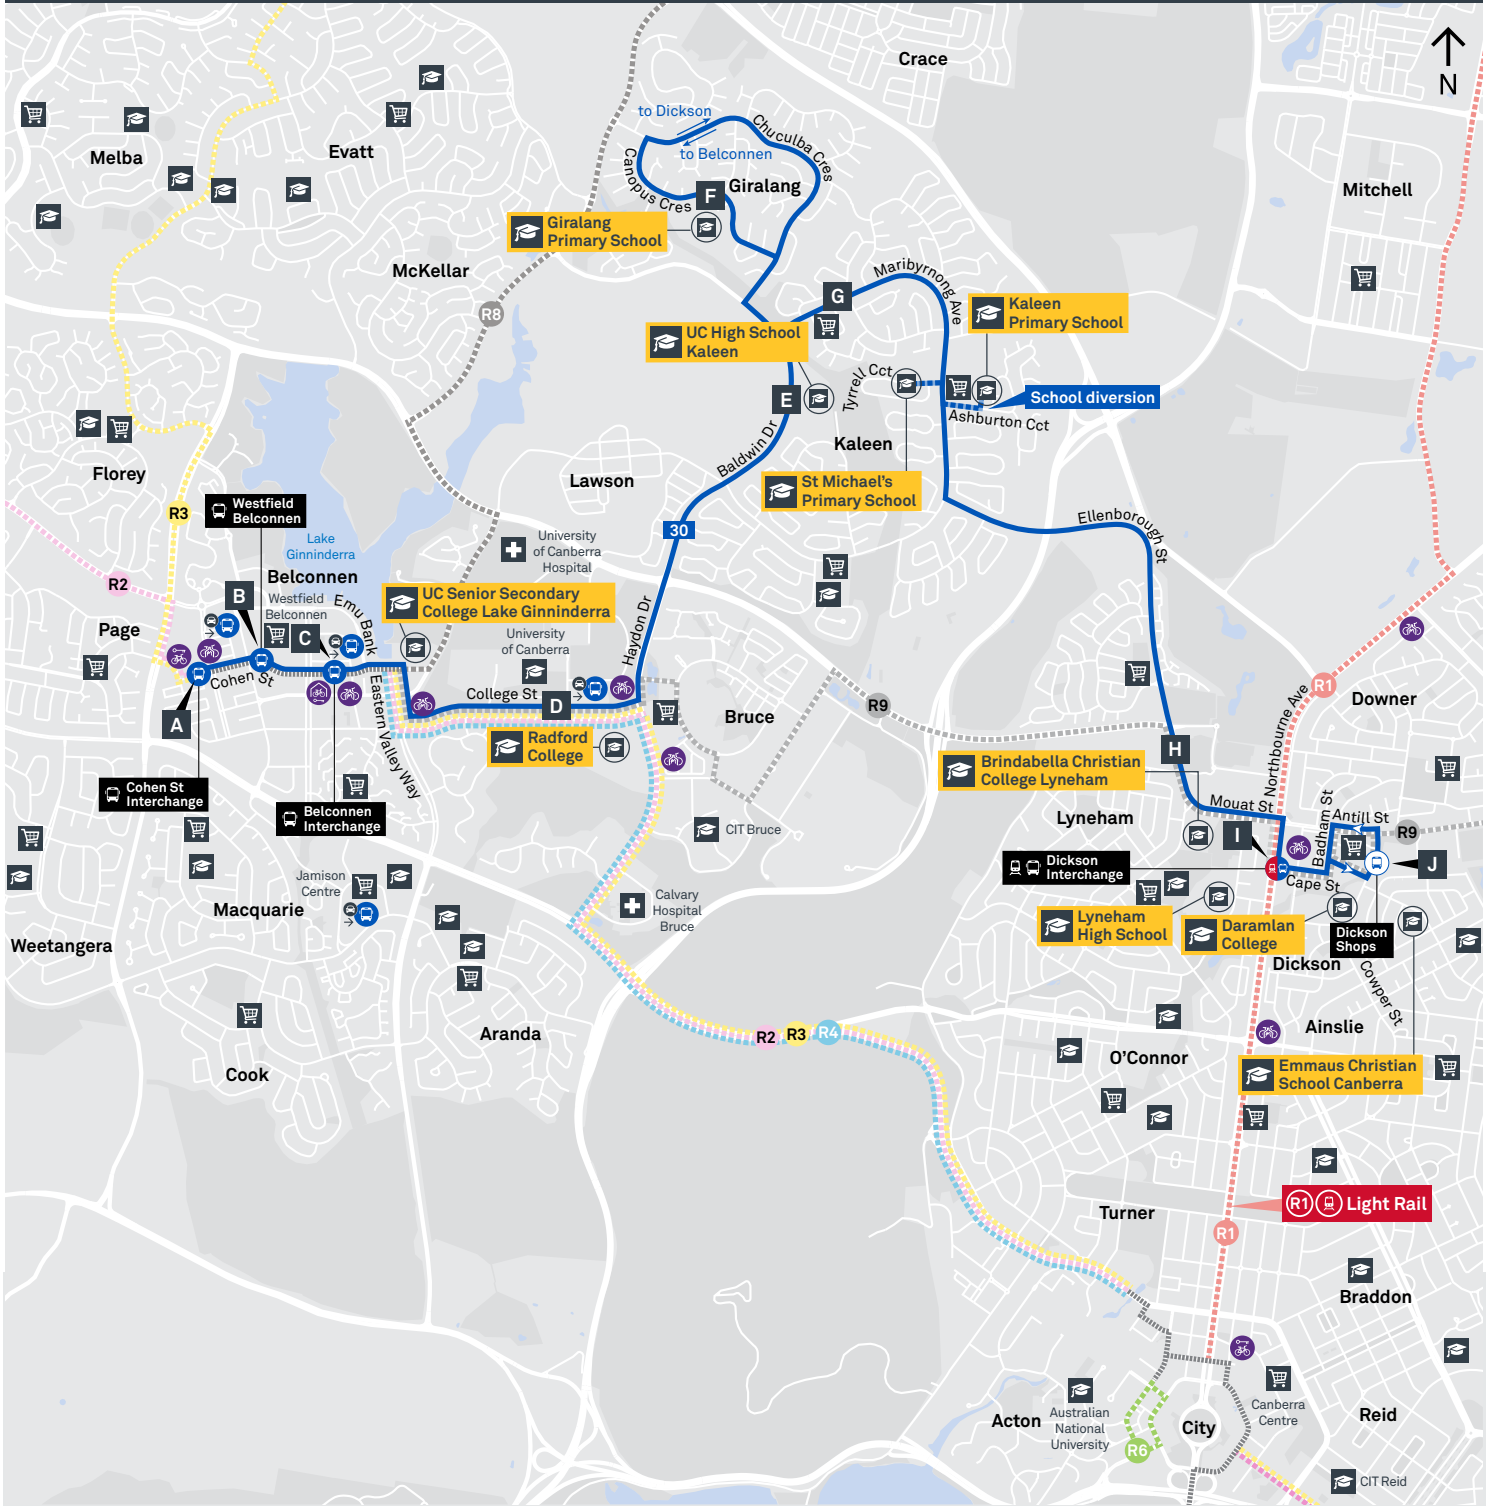

Route	AM	PM	Suburbs/Areas Served	Other information
30	✓	✓	Dickson Interchange, Kaleen, Giralang, Bruce, Belconnen Bus Stations	
31	✓	✓	City Interchange, Braddon, Ainslie, Dickson Interchange, Lyneham, Kaleen, Belconnen Bus Stations	

Plan your trip with the TC Journey planner! Visit transport.act.gov.au for details

Afternoon regular services

Other times available. Visit transport.act.gov.au

30

To St Michaels Kaleen

31

To Belconnen

CANBERRA
IS BETTER
CONNECTED

transport.act.gov.au

TTC Transport
Canberra

TG19027

BELCONNEN TO DICKSON via Giralang and Kaleen

30

ROUTE MAP

- Bus route
- Bus station
- Mode interchange
- Educational institution
- Hospital
- Bicycle lockers
- Park and Ride
- R2 RAPID route
- Bus terminus
- 30 Route number
- Shopping centre
- Bicycle rails
- Bicycle cage

CANBERRA
IS BETTER
CONNECTED

transport.act.gov.au

ACT
Government

Transport
Canberra

BELCONNEN TO CITY via Kaleen and Dickson

31

ROUTE MAP

- Bus route
- R2 RAPID route
- Bus terminus
- 31 Route number
- Shopping centre
- Bicycle rails
- Bicycle cage
- Bus station
- Mode interchange
- Educational institution
- Hospital
- Bicycle lockers
- Park and Ride