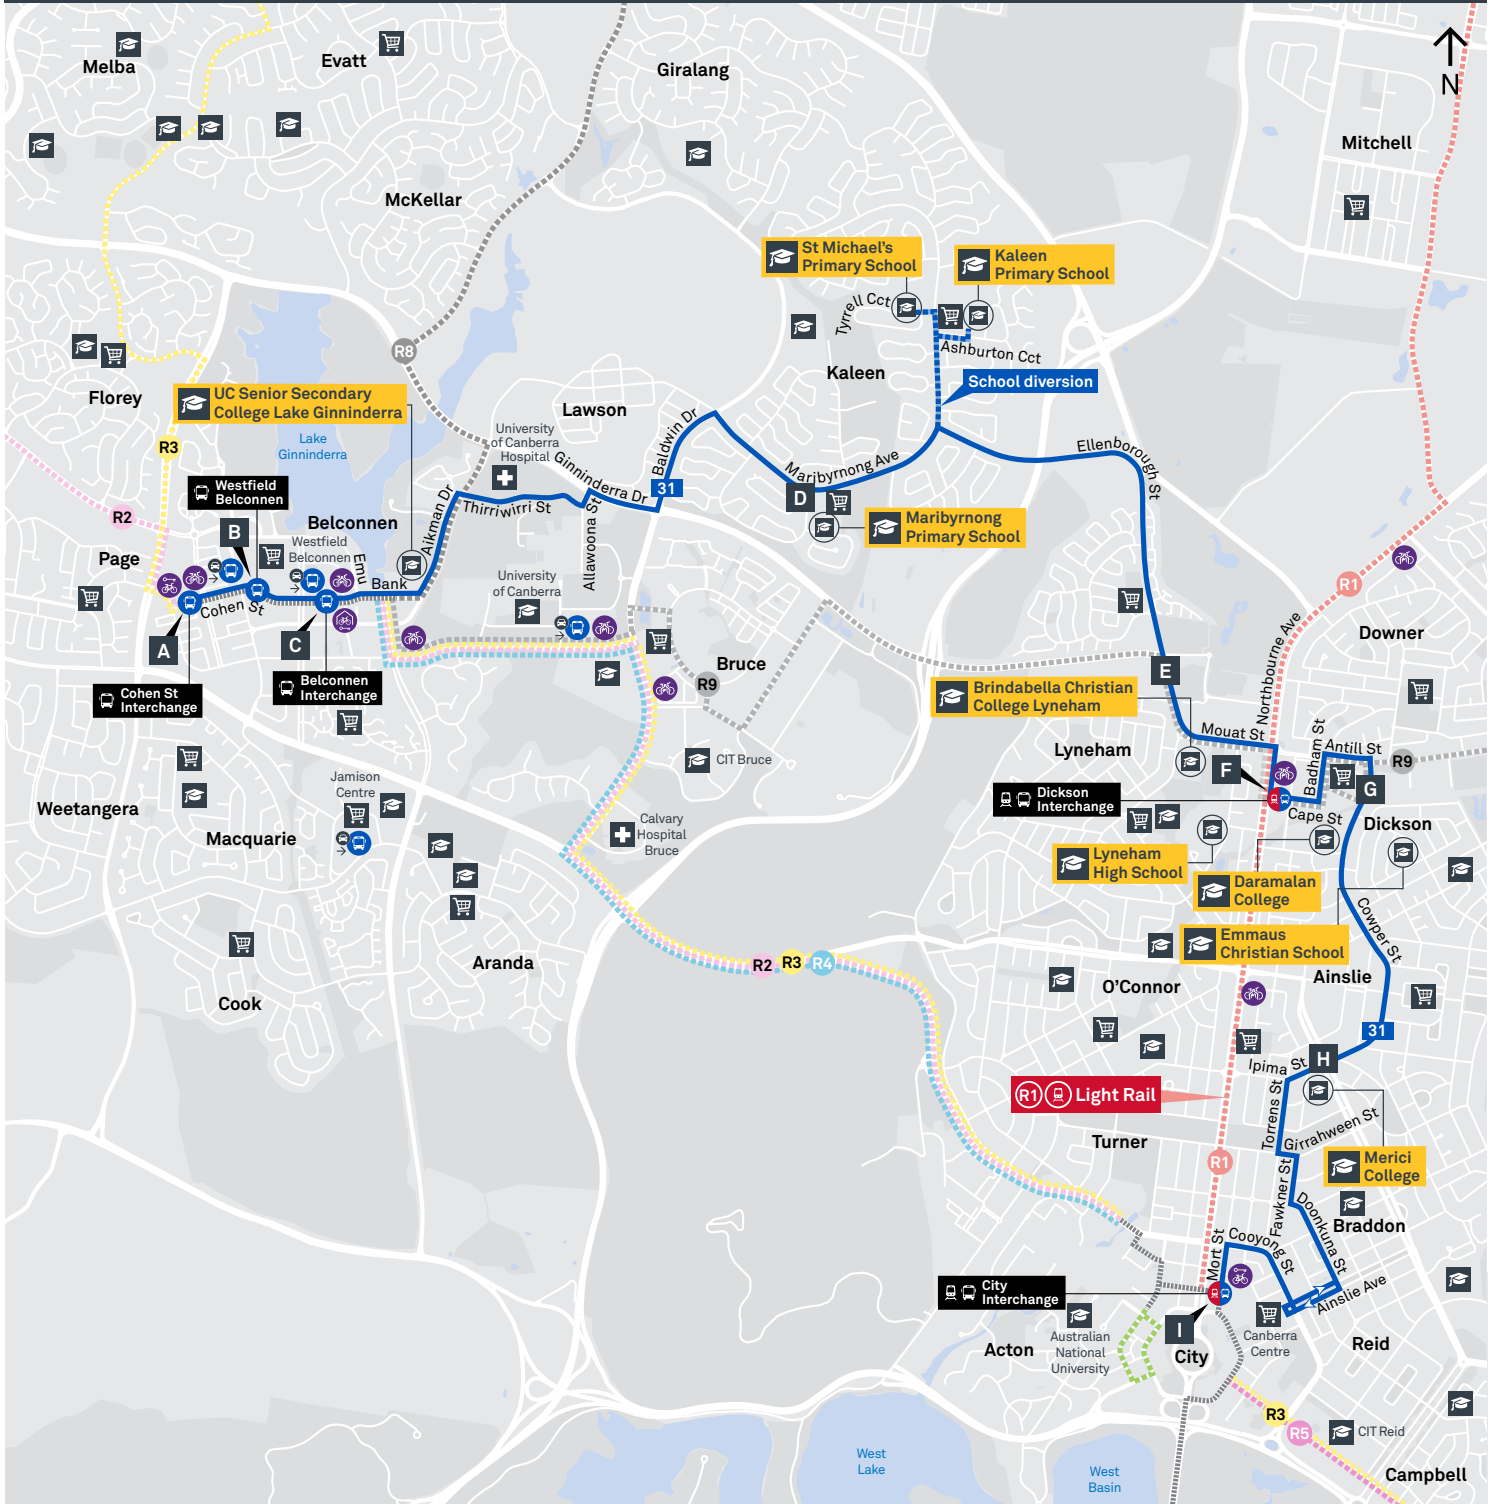

Route	AM	PM	Suburbs/Areas Served	Other information
30	✓	✓	Dickson Interchange, Kaleen, Giralang, Bruce, Belconnen Bus Stations	
31	✓	✓	City Interchange, Braddon, Ainslie, Dickson Interchange, Lyneham, Kaleen, Belconnen Bus Stations	

Plan your trip with the TC Journey planner! Visit transport.act.gov.au for details

Afternoon regular services

Other times available. Visit transport.act.gov.au

30

To St Michaels Kaleen

31

To Belconnen

CANBERRA
IS BETTER
CONNECTED

transport.act.gov.au

TTC Transport
Canberra

TG19027

BELCONNEN TO DICKSON via Giralang and Kaleen

30

ROUTE MAP

- Bus route
- Bus station
- Mode interchange
- Educational institution
- Hospital
- Bicycle lockers
- Park and Ride
- R2 RAPID route
- Bus terminus
- 30 Route number
- Shopping centre
- Bicycle rails
- Bicycle cage

CANBERRA
IS BETTER
CONNECTED

transport.act.gov.au

ACT
Government

Transport
Canberra

BELCONNEN TO CITY via Kaleen and Dickson

31

ROUTE MAP

- Bus route
- R2 RAPID route
- Bus terminus
- 31 Route number
- Shopping centre
- Bicycle rails
- Bicycle cage
- Bus station
- Mode interchange
- Educational institution
- Hospital
- Bicycle lockers
- Park and Ride