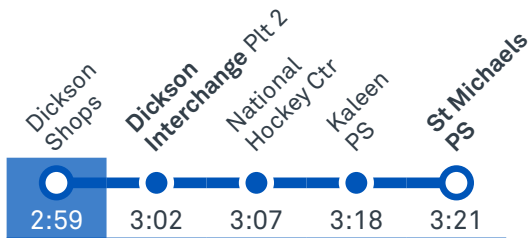

Plan your trip with the TC Journey planner! Visit transport.act.gov.au for details

Afternoon regular services

Other times available. Visit transport.act.gov.au

30

To St Michaels Kaleen

31

To Belconnen

CANBERRA
IS BETTER
CONNECTED

transport.act.gov.au

TTC Transport
Canberra

TG19027

BELCONNEN TO DICKSON via Giralang and Kaleen

30

ROUTE MAP

- Bus route
- Bus station
- Mode interchange
- Educational institution
- Hospital
- Bicycle lockers
- Park and Ride
- R2 RAPID route
- Bus terminus
- 30 Route number
- Shopping centre
- Bicycle rails
- Bicycle cage

CANBERRA
IS BETTER
CONNECTED

transport.act.gov.au

ACT
Government

Transport
Canberra

BELCONNEN TO CITY via Kaleen and Dickson

31

ROUTE MAP

- Bus route
- R2 RAPID route
- Bus terminus
- 31 Route number
- Shopping centre
- Bicycle rails
- Bicycle cage
- Bus station
- Mode interchange
- Educational institution
- Hospital
- Bicycle lockers
- Park and Ride