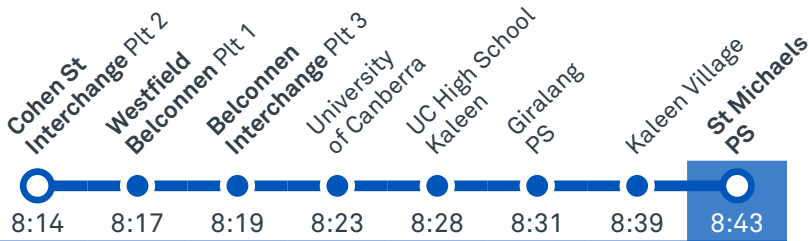

Route	AM	PM	Suburbs/Areas Served	Other information
30	✓	✓	Dickson Interchange, Kaleen, Giralang, Bruce, Belconnen Bus Stations	
31	✓	✓	City Interchange, Braddon, Ainslie, Dickson Interchange, Lyneham, Kaleen, Belconnen Bus Stations	

TG19027

CANBERRA
IS BETTER
CONNECTED

transport.act.gov.au

TTC Transport
Canberra

ST MICHAEL'S PRIMARY SCHOOL

Plan your trip with the TC Journey planner! Visit transport.act.gov.au for details

Morning regular services

Other times available. Visit transport.act.gov.au

30 From Belconnen

31 From Belconnen

CANBERRA
IS BETTER
CONNECTED

transport.act.gov.au

TTC Transport
Canberra

TG19027

ST MICHAEL'S PRIMARY SCHOOL

transport.act.gov.au

TTC Transport
Canberra

TG19027

BELCONNEN TO DICKSON via Giralang and Kaleen

30

ROUTE MAP

- Bus route
- Bus station
- Mode interchange
- Educational institution
- Hospital
- Bicycle lockers
- Park and Ride
- R2 RAPID route
- Bus terminus
- 30 Route number
- Shopping centre
- Bicycle rails
- Bicycle cage