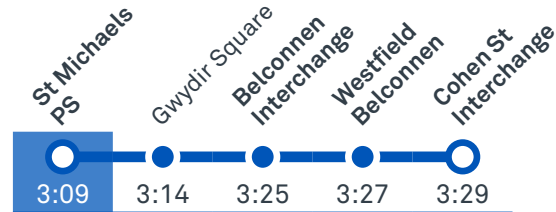

Other times available. Visit transport.act.gov.au

30 From Belconnen

31 From Belconnen

CANBERRA
IS BETTER
CONNECTED

transport.act.gov.au

TTC Transport
Canberra

TG19027

ST MICHAEL'S PRIMARY SCHOOL

Plan your trip with the TC Journey planner! Visit transport.act.gov.au for details

Afternoon regular services

Other times available. Visit transport.act.gov.au

30

To St Michaels Kaleen

31

To Belconnen

CANBERRA
IS BETTER
CONNECTED

transport.act.gov.au

TTC Transport
Canberra

TG19027

BELCONNEN TO DICKSON via Giralang and Kaleen

30

ROUTE MAP

- Bus route
- Bus station
- Mode interchange
- Educational institution
- Hospital
- Bicycle lockers
- Park and Ride
- R2 RAPID route
- Bus terminus
- 30 Route number
- Shopping centre
- Bicycle rails
- Bicycle cage

CANBERRA
IS BETTER
CONNECTED

transport.act.gov.au

ACT
Government

Transport
Canberra

BELCONNEN TO CITY via Kaleen and Dickson

31

ROUTE MAP

- Bus route
- R2 RAPID route
- Bus terminus
- 31 Route number
- Shopping centre
- Bicycle rails
- Bicycle cage
- Bus station
- Mode interchange
- Educational institution
- Hospital
- Bicycle lockers
- Park and Ride