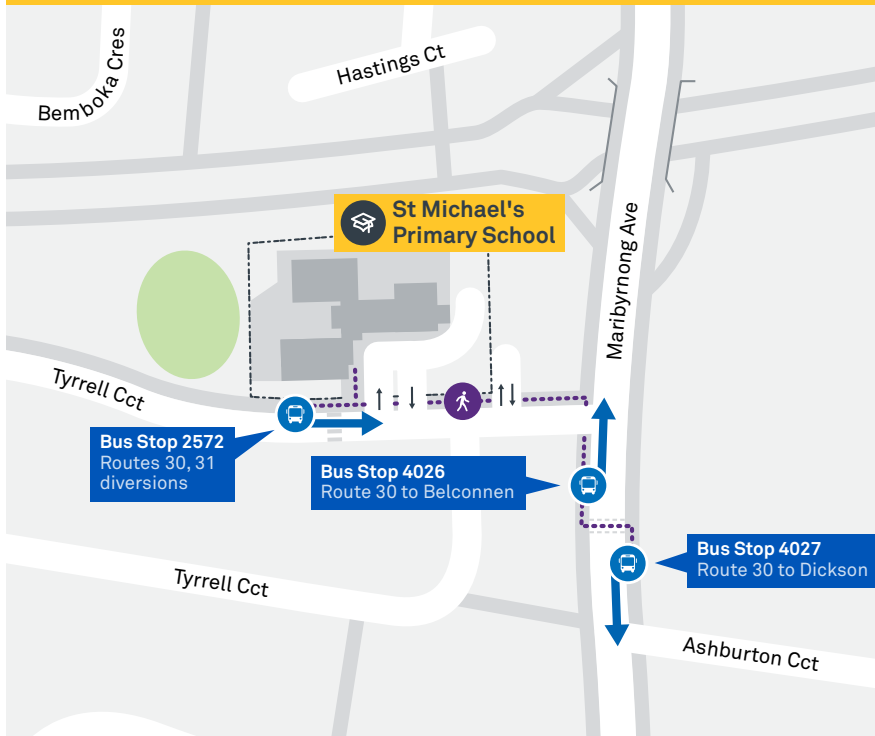

ST MICHAEL'S PRIMARY SCHOOL

Plan your trip with the TC Journey planner! Visit transport.act.gov.au for details

Local area map

School start

🕒 8:50 am

School finish

🕒 3:00 pm

Bus stop location

30

Regular route number

Walking route

Local area map provides indicative walking paths only. This map is designed to represent local public transport options in the area and is not to scale

Summary of bus services

Route	AM	PM	Suburbs/Areas Served	Other information
30	✓	✓	Dickson Interchange, Kaleen, Giralang, Bruce, Belconnen Bus Stations	
31	✓	✓	City Interchange, Braddon, Ainslie, Dickson Interchange, Lyneham, Kaleen, Belconnen Bus Stations	

TG19027

CANBERRA
IS BETTER
CONNECTED

transport.act.gov.au

TTC Transport
Canberra