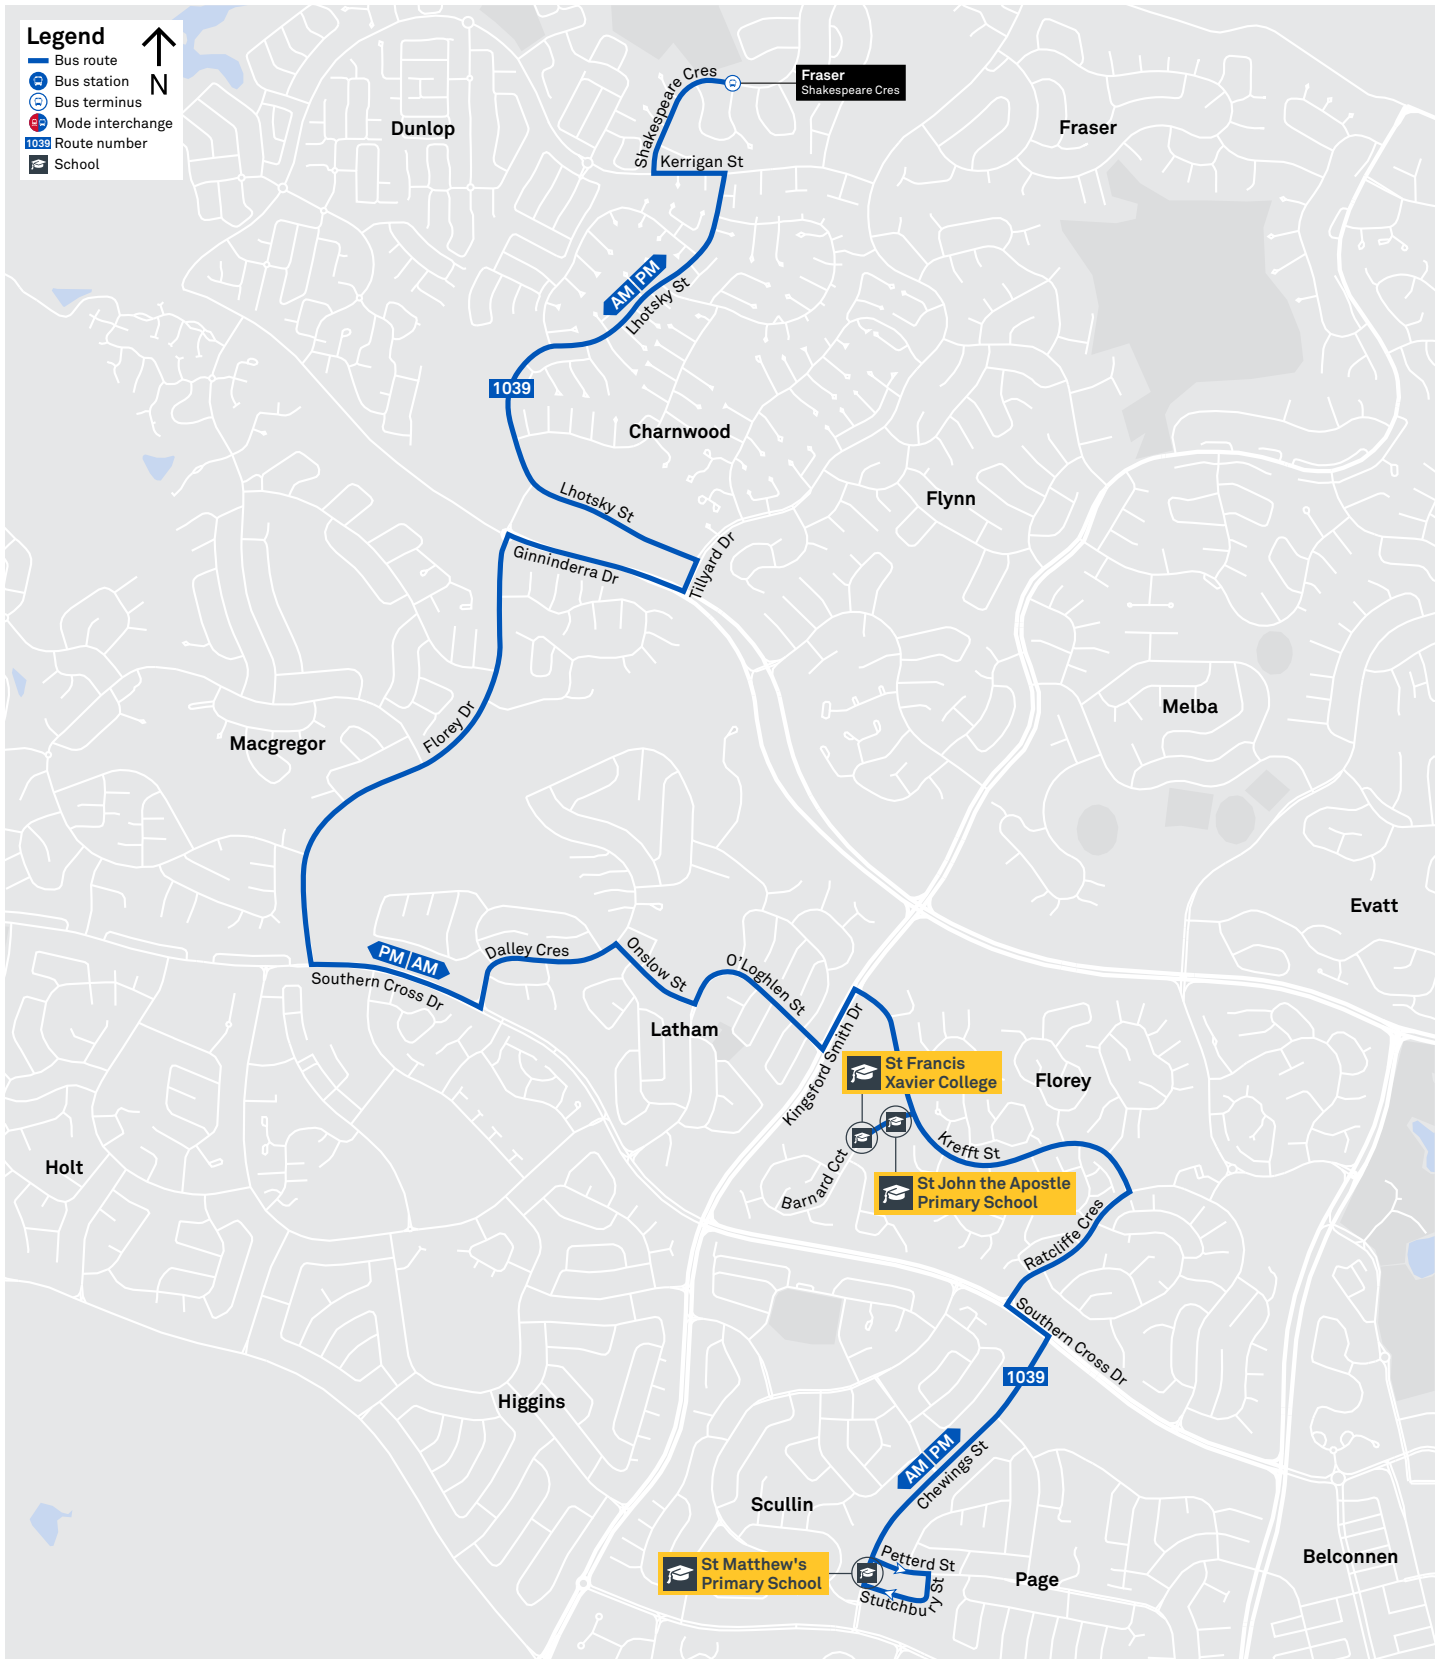

# SCHOOL ROUTE 1038 (AM & PM)

CANBERRA  
IS BETTER  
CONNECTED

[transport.act.gov.au](http://transport.act.gov.au)

**TTC** Transport  
Canberra

# SCHOOL ROUTE 1039 (AM & PM)