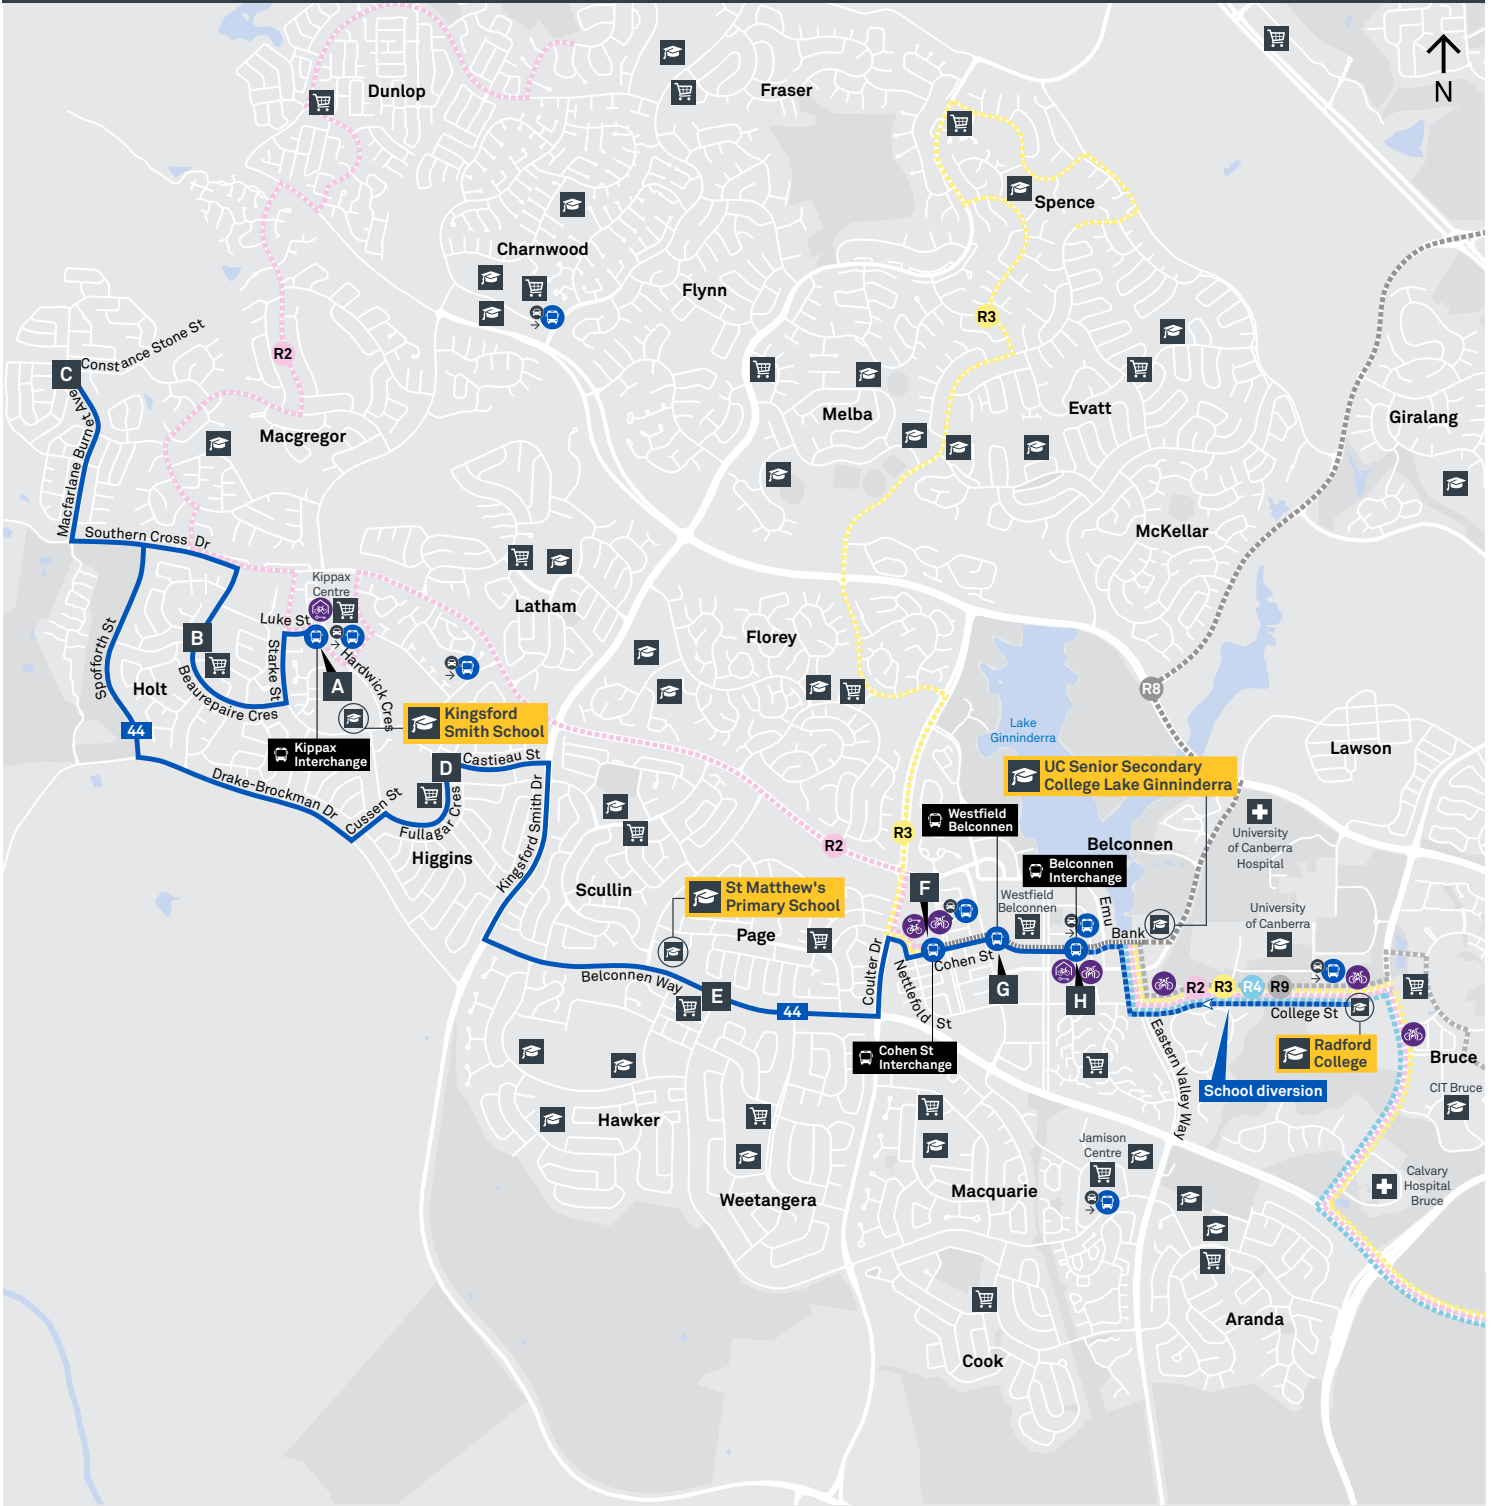

ROUTE MAP

- Bus route
- Bus station
- Mode interchange
- Educational institution
- Hospital
- Bicycle lockers
- Park and Ride
- R2 RAPID route
- Bus terminus
- 44 Route number
- Shopping centre
- Bicycle rails
- Bicycle cage

CANBERRA IS BETTER CONNECTED

transport.act.gov.au