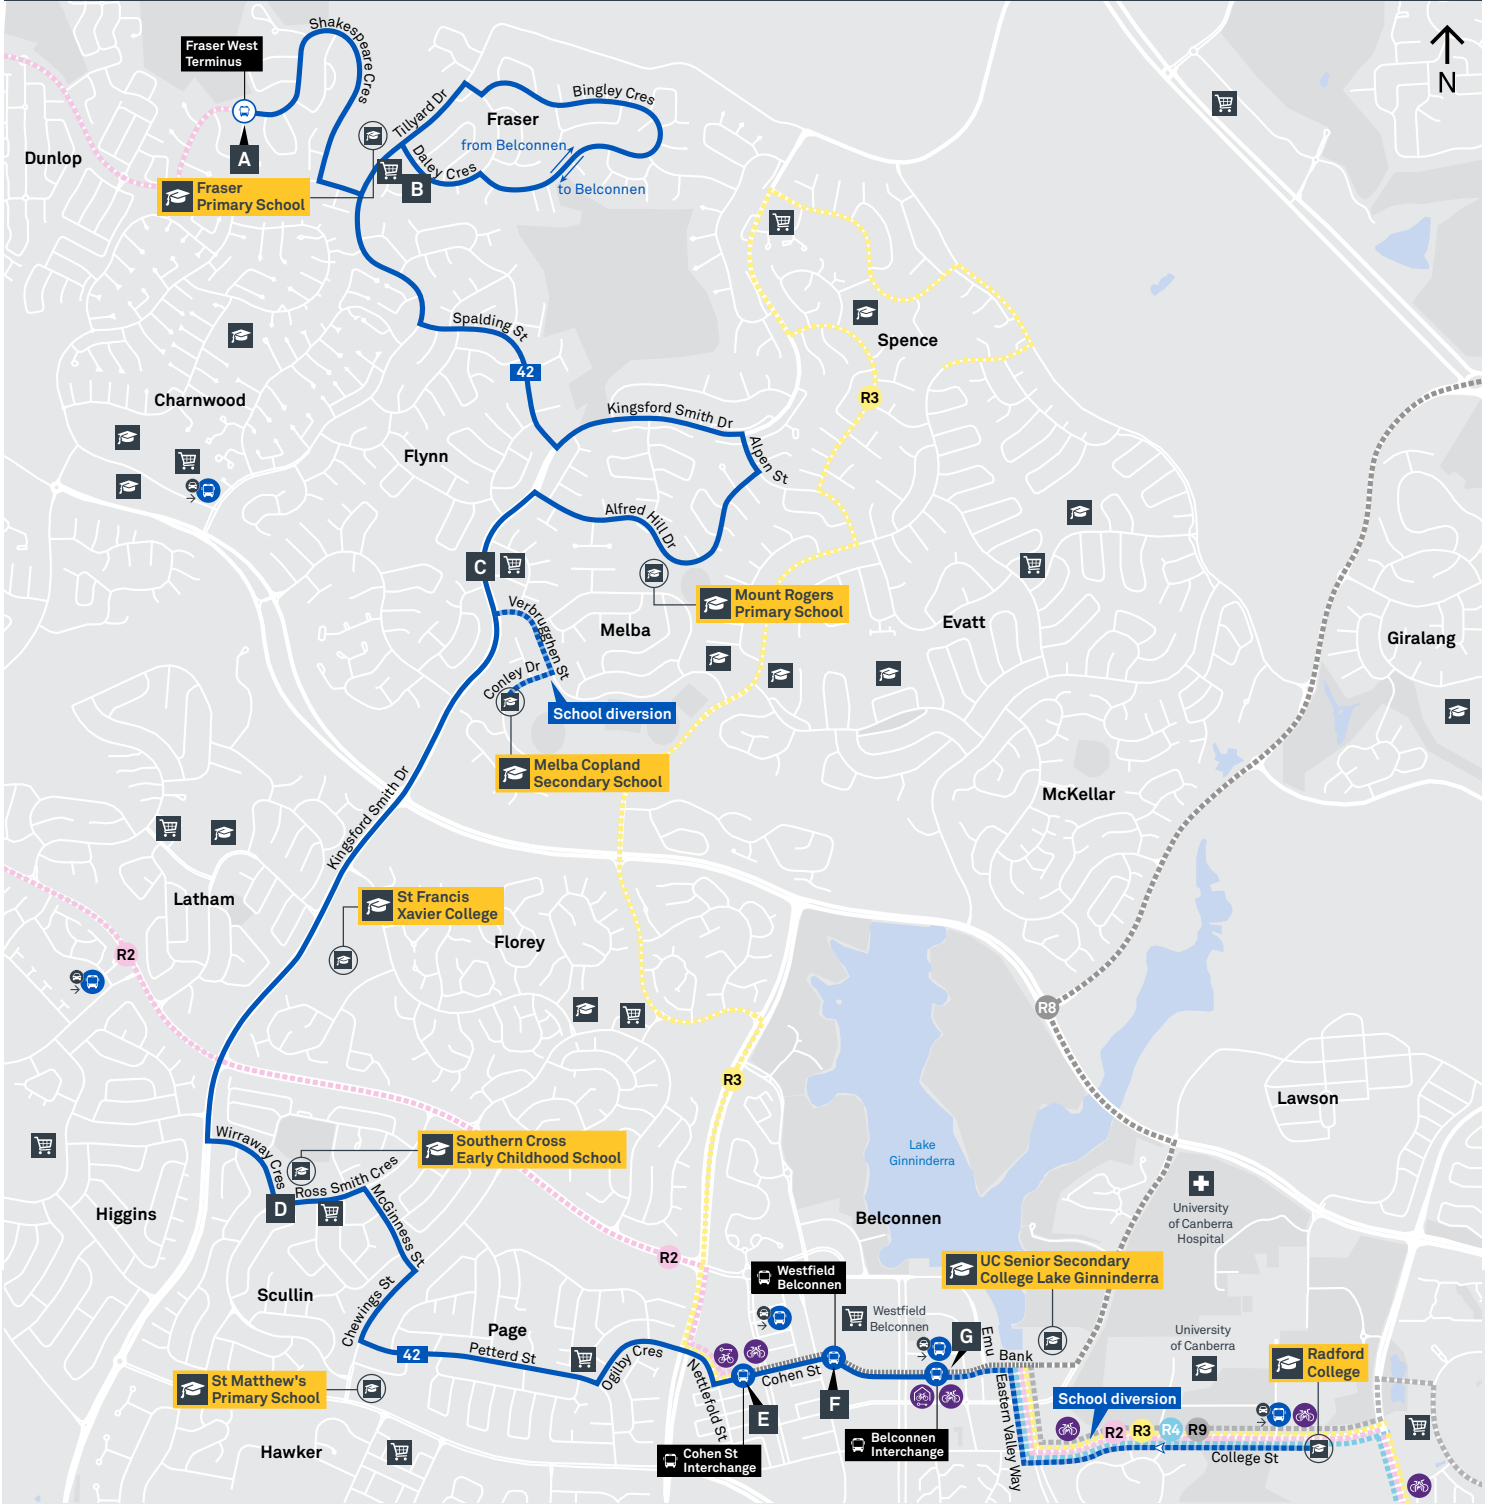

ROUTE MAP

- Bus route
- Bus station
- Mode interchange
- Educational institution
- Hospital
- Bicycle lockers
- Park and Ride
- R2 **RAPID** route
- Bus terminus
- 42 Route number
- Shopping centre
- Bicycle rails
- Bicycle cage

CANBERRA IS BETTER CONNECTED

transport.act.gov.au