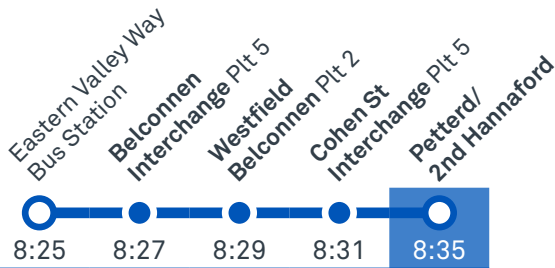

ST MATTHEWS PRIMARY SCHOOL, PAGE

Plan your trip with the TC Journey planner! Visit transport.act.gov.au for details

Morning regular services

Other times available. Visit transport.act.gov.au

42 From Belconnen