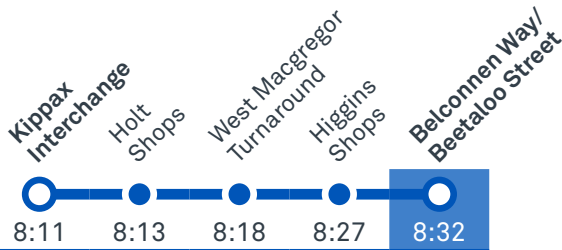

44 From Kippax