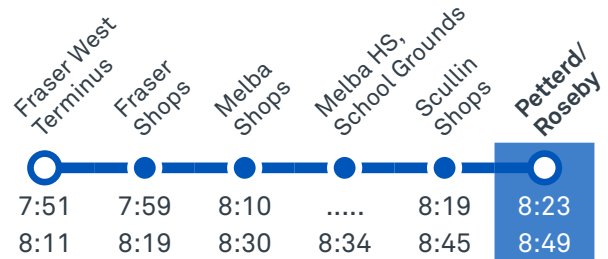

42 From Fraser