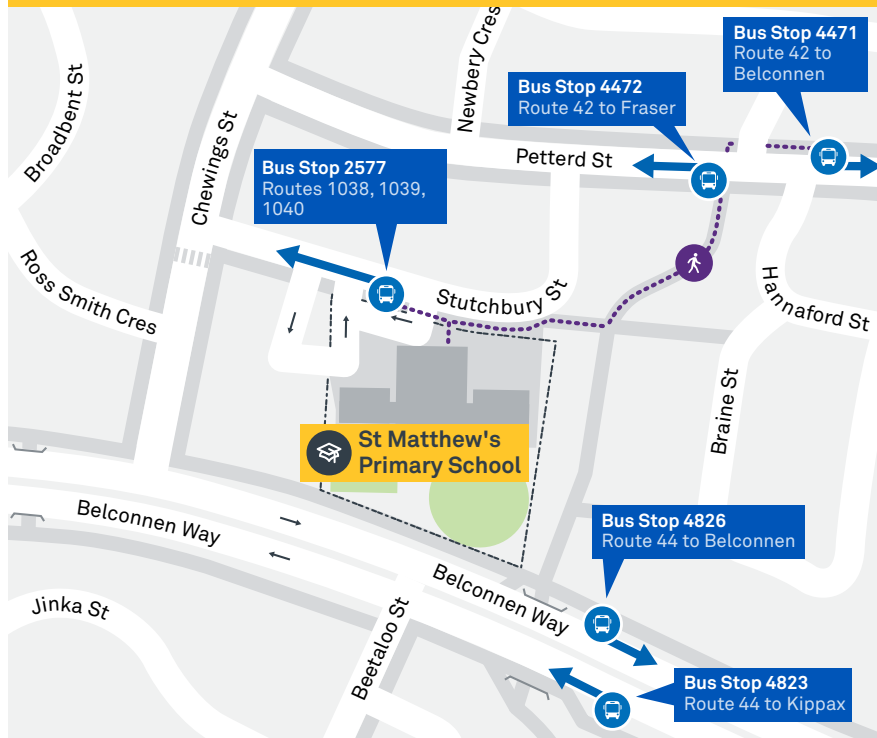

## Local area map

School start

🕒 8:50 am

School finish

🕒 3:00 pm

Bus stop location

**42**

Regular route number

**1038**

School route number

Walking route

Local area map provides indicative walking paths only. This map is designed to represent local public transport options in the area and is not to scale

## Summary of bus services

Route	AM	PM	Suburbs/Areas Served	Other information
<b>42</b>	✓	✓	Fraser, Flynn, Melba, Scullin, Page, Belconnen Bus Stations	
<b>44</b>	✓	✓	Kippax, Holt, Macgregor, Higgins, Belconnen Bus Stations.	
<b>1038</b>	✓	✓	Fraser West, Dunlop, Macgregor	
<b>1039</b>	✓	✓	Fraser, Charnwood, via Florey Dr, Latham	
<b>1040</b>	✓	✓	Hawker, Weetangera, Cook, Aranda	

### ROUTE MAP

- Bus route
- Bus station
- Mode interchange
- Educational institution
- Hospital
- Bicycle lockers
- Park and Ride
- R2 **RAPID** route
- Bus terminus
- 42 Route number
- Shopping centre
- Bicycle rails
- Bicycle cage