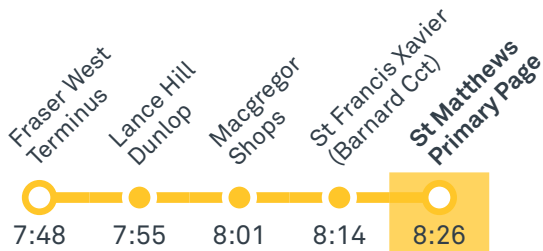

Morning school services

1038 From Fraser