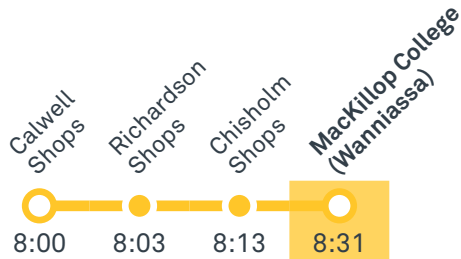

CANBERRA IS BETTER CONNECTED

transport.act.gov.au

TTC Transport Canberra

TG19027

ST MARY MACKILLOP COLLEGE (WANNIASSA CAMPUS)

Plan your trip with the TC Journey planner! Visit transport.act.gov.au for details

2066 From Theodore

2067 From Bonython

2068 From Calwell

2069 From Calwell

2070 From O'Malley

2071 From Chisholm

2072 From Weston Creek Terminus

2073 From Waramanga