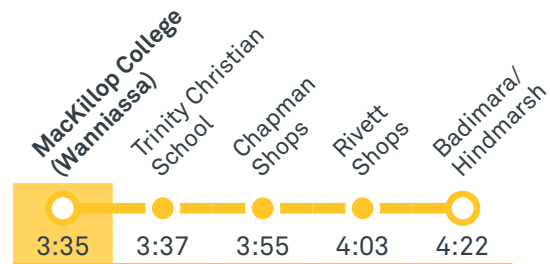

Plan your trip with the TC Journey planner! Visit transport.act.gov.au for details

2066 To Theodore

2067 To Bonython

2068 To Calwell

2069 To Calwell

2070 To O'Malley

2071 To Chisholm

2072 To Weston Creek Terminus

2073 To Waramanga

CANBERRA IS BETTER CONNECTED

transport.act.gov.au

TTC Transport Canberra

TG19027

ERINDALE LOOP via Oxley and Monash

ROUTE MAP

- Bus route
- Ⓡ **RAPID** route
- Ⓡ Bus station
- Ⓡ Bus terminus
- Ⓡ Mode interchange
- 72 Route number
- 🎓 Educational institution
- 🏪 Shopping centre
- 🏥 Hospital
- 🚲 Bicycle lockers
- 🚲 Bicycle cage
- 🚲 Bicycle rails
- 🚶 Park and Ride