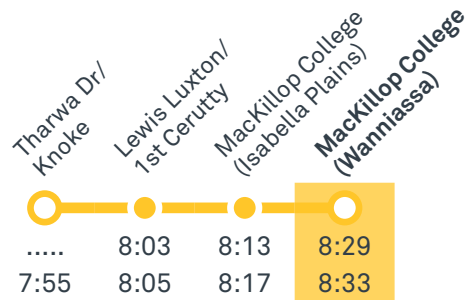

2061

From Gordon