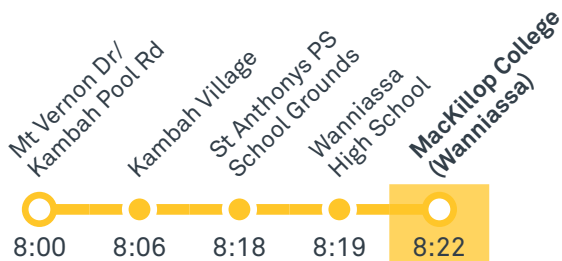

2062

From Kambah