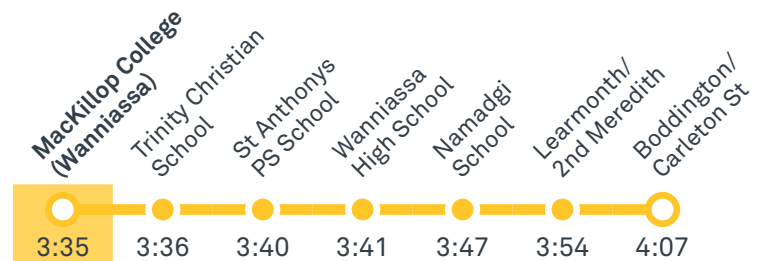

2063 To Kambah

TG19027

CANBERRA
IS BETTER
CONNECTED

transport.act.gov.au

TTC Transport
Canberra