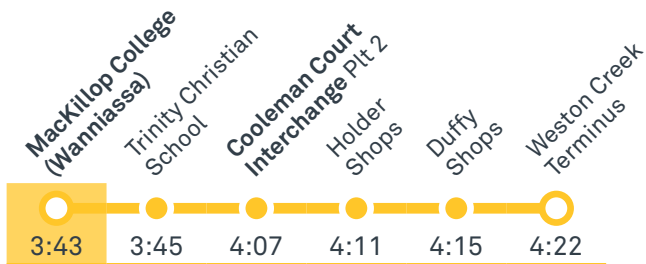

Plan your trip with the TC Journey planner! Visit transport.act.gov.au for details

2066 To Theodore

2067 To Bonython

2068 To Calwell

2069 To Calwell

2070 To O'Malley

2071 To Chisholm

2072 To Weston Creek Terminus

2073 To Waramanga

CANBERRA IS BETTER CONNECTED

transport.act.gov.au

TTC Transport Canberra

TG19027

ERINDALE LOOP via Oxley and Monash

ROUTE MAP

- Bus route
- Ⓡ **RAPID** route
- Ⓡ Bus station
- Ⓡ Bus terminus
- Ⓡ Mode interchange
- 72 Route number
- 🎓 Educational institution
- 🏪 Shopping centre
- 🏥 Hospital
- 🚲 Bicycle lockers
- 🚲 Bicycle cage
- 🚲 Bicycle rails
- 🚶 Park and Ride