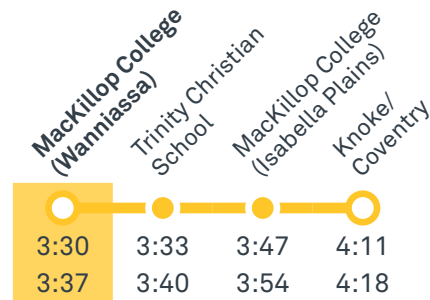

2061 To Gordon