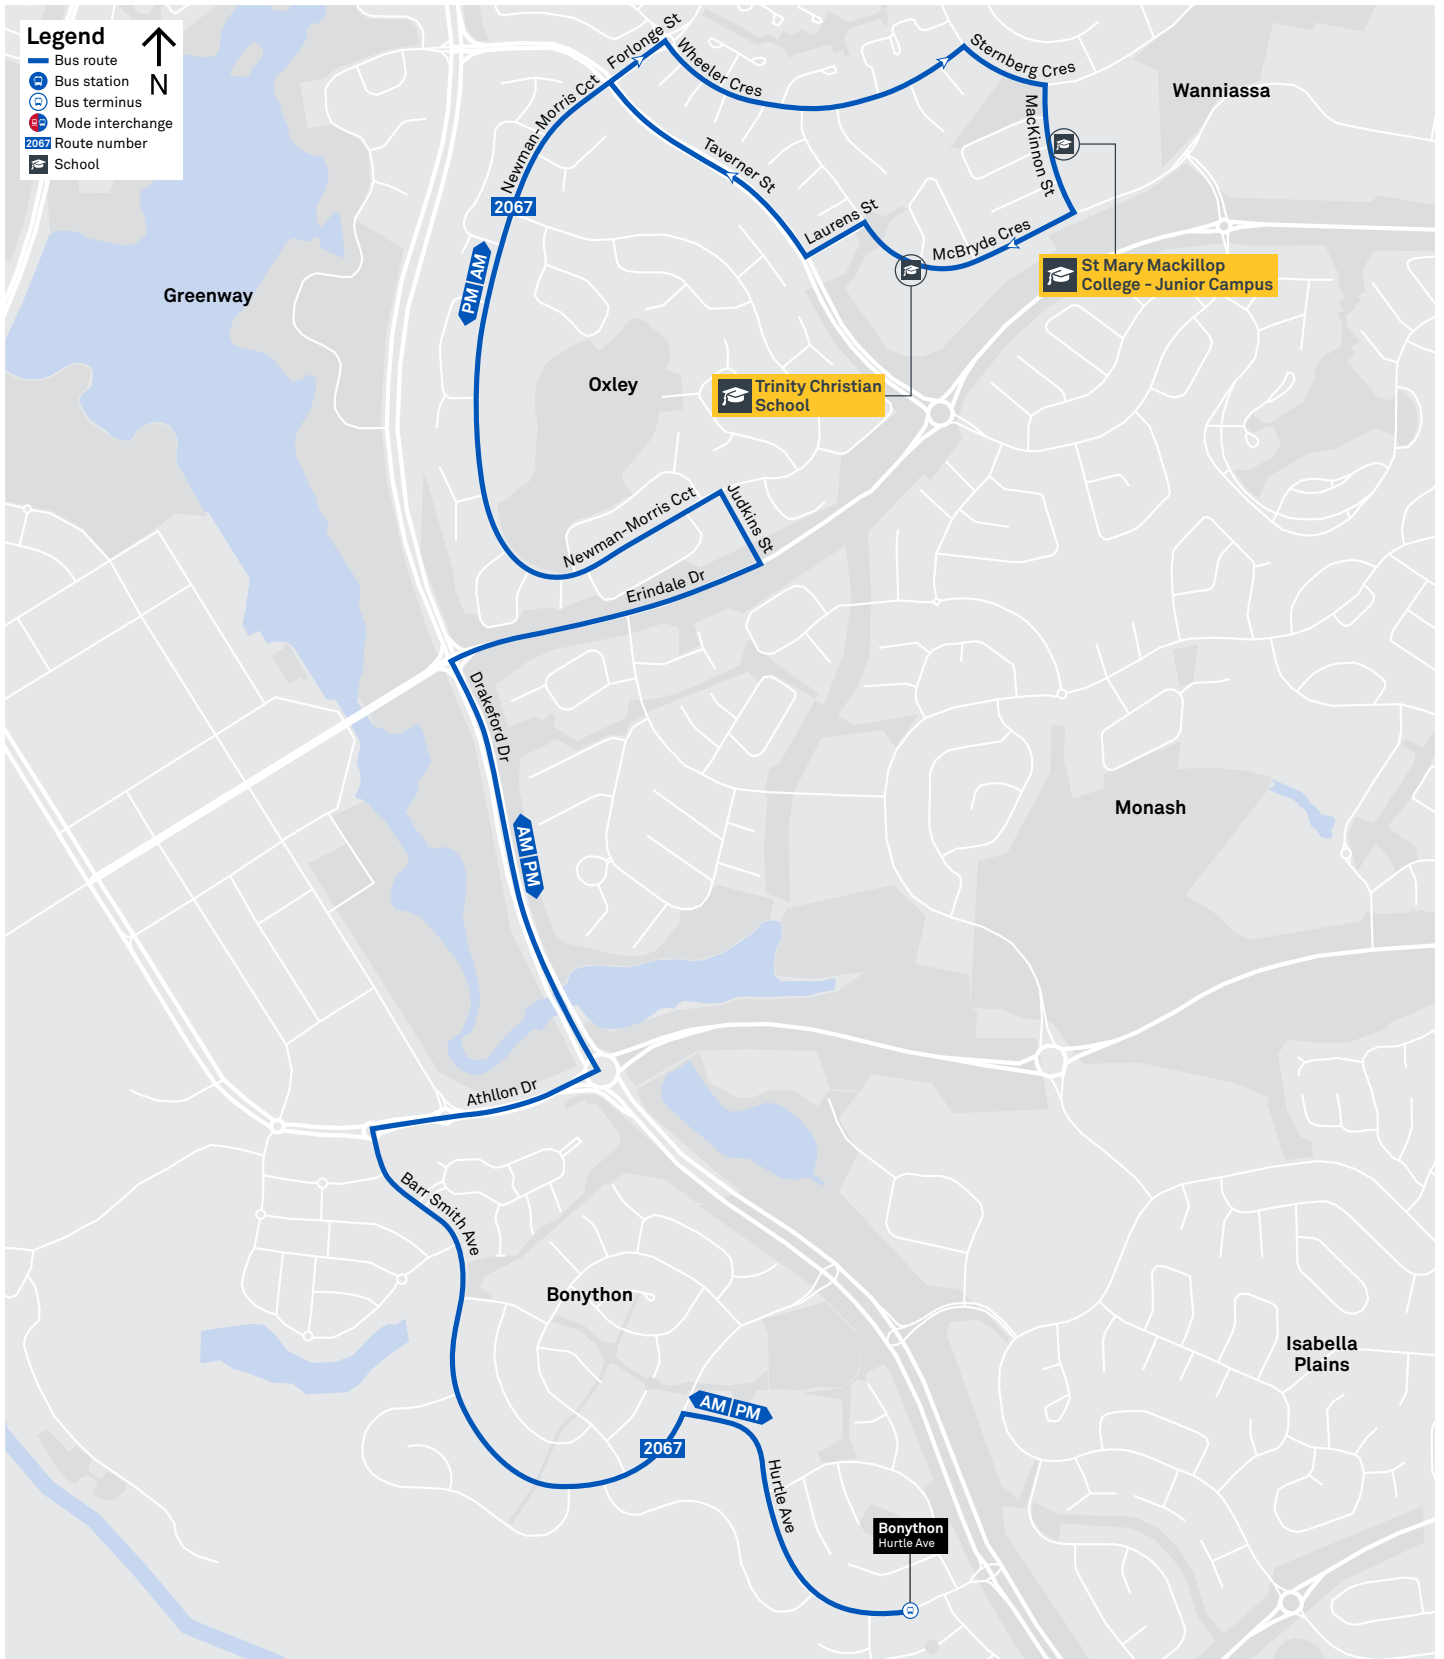

SCHOOL ROUTE 2067 (AM & PM)

CANBERRA
IS BETTER
CONNECTED

transport.act.gov.au

TTC Transport
Canberra