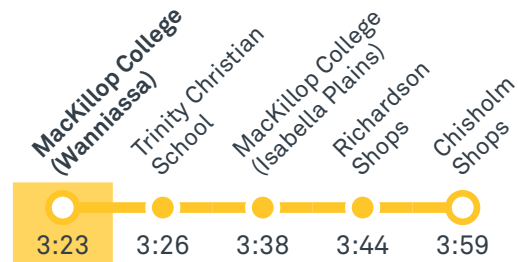

Plan your trip with the TC Journey planner! Visit transport.act.gov.au for details

2066 To Theodore

2067 To Bonython

2068 To Calwell

2069 To Calwell

2070 To O'Malley

2071 To Chisholm

2072 To Weston Creek Terminus

2073 To Waramanga

CANBERRA IS BETTER CONNECTED

transport.act.gov.au

TTC Transport Canberra

TG19027

ERINDALE LOOP via Oxley and Monash

ROUTE MAP

- Bus route
- Ⓡ **RAPID** route
- Ⓡ Bus station
- Ⓡ Bus terminus
- Ⓡ Mode interchange
- 72 Route number
- 🎓 Educational institution
- 🏪 Shopping centre
- 🏥 Hospital
- 🚲 Bicycle lockers
- 🚲 Bicycle cage
- 🚲 Bicycle rails
- 🚶 Park and Ride