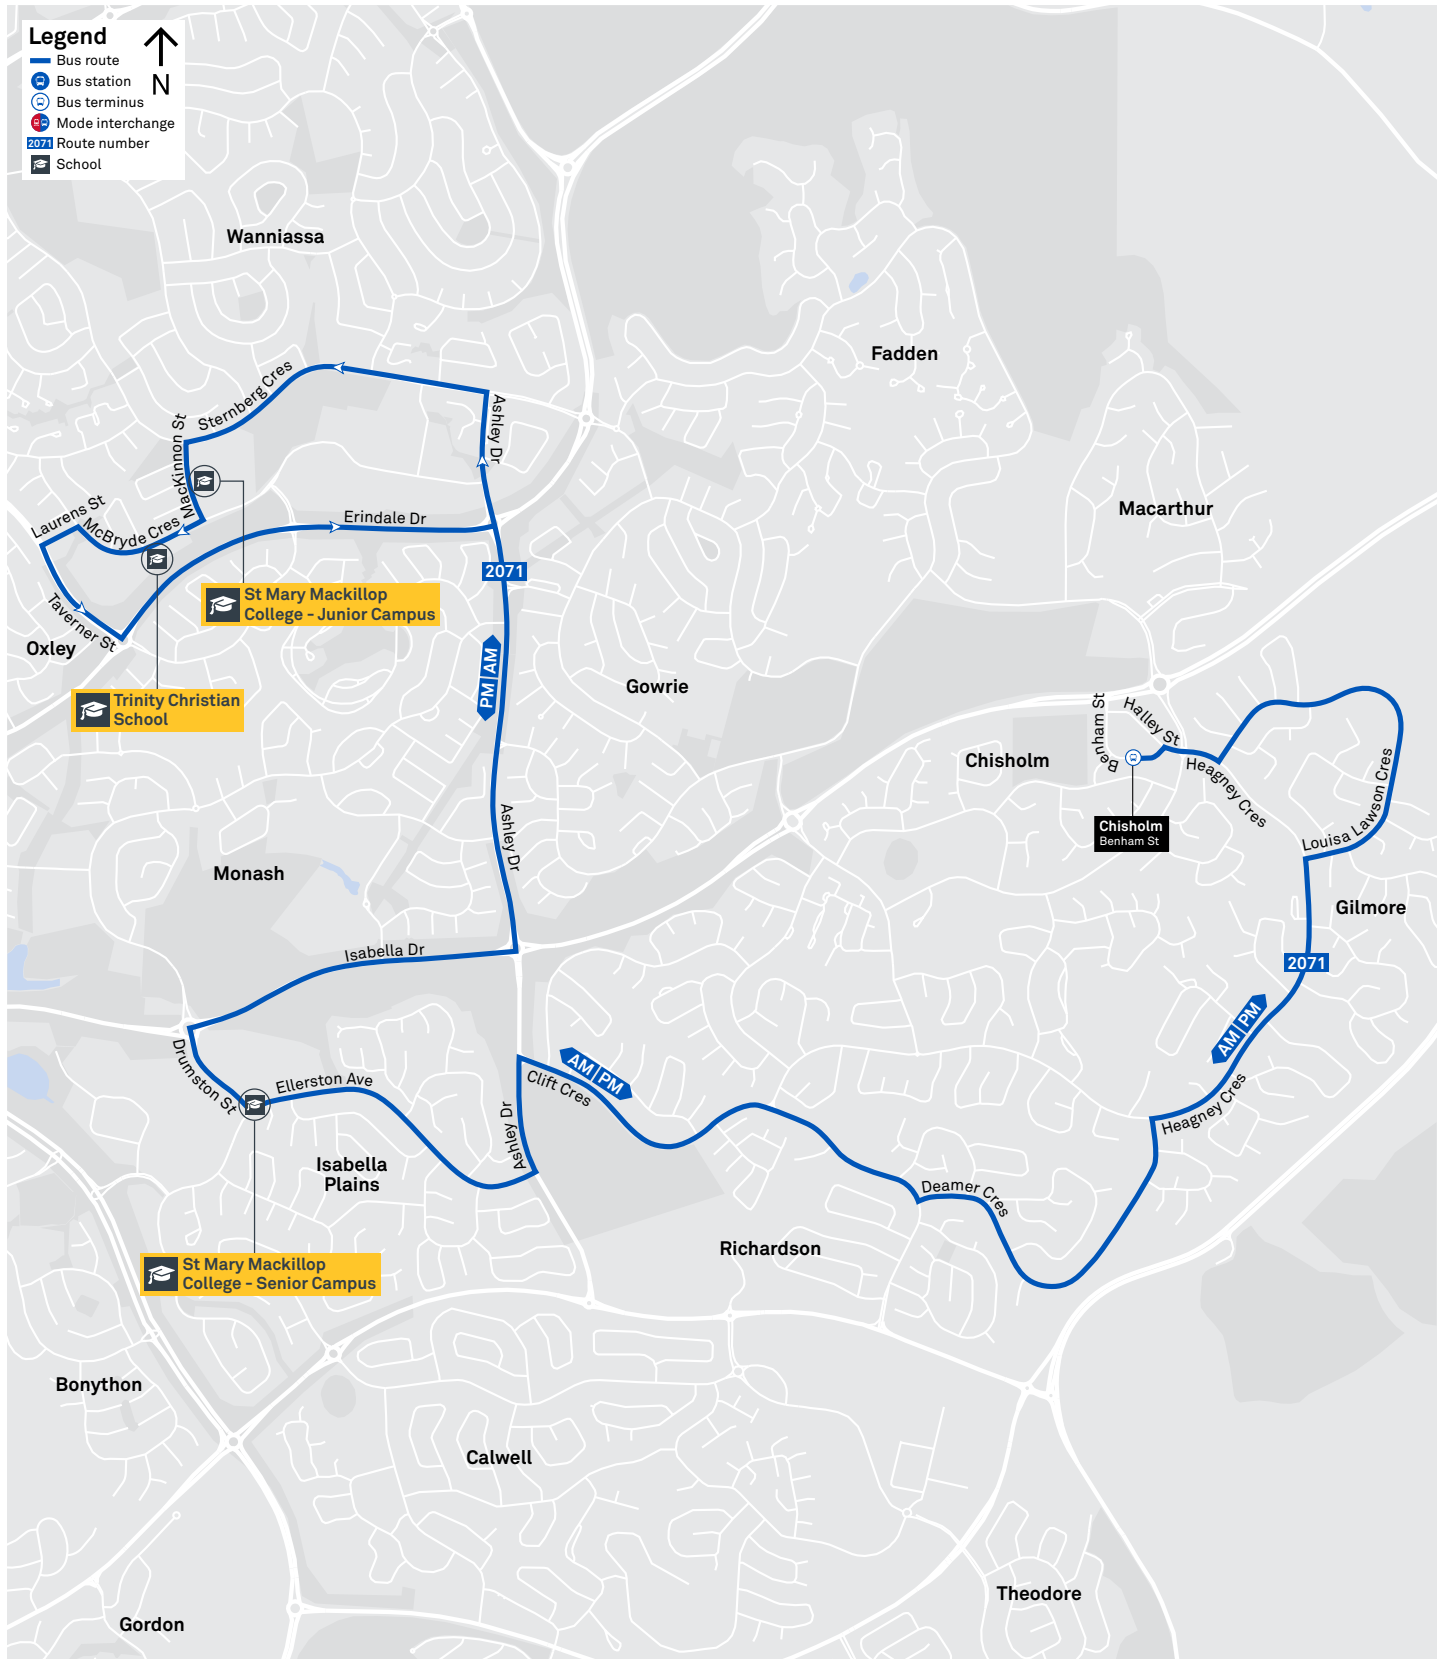

TG19027

CANBERRA
IS BETTER
CONNECTED

transport.act.gov.au

TTC Transport
Canberra

Summary of bus services

Route	AM	PM	Suburbs/Areas Serviced	Other information
72	✓	✓	Tuggeranong Bus Station, Oxley, Wanniassa, Erindale Bus Station, Monash	
73	✓	✓	Tuggeranong Bus Station, Monash, Erindale Bus Station, Wanniassa, Oxley	
76	✓	✓	Tuggeranong Bus Station, Wanniassa, Erindale Bus Station, Gowrie, Macarthur, Chisholm, Richardson, Calwell	
2060	✓	✓	Lanyon Market Place, Conder, Banks	AM 1 trip starts at Conder Primary, 1 trip starts on Tom Roberts. 2 PM trips.
2061	✓	✓	Gordon, Isabella Plains	AM 1 trip starts on Knoke Ave, 1 trip starts on Lewis Luxton Ave. 2 PM trips.
2062	✓	✓	Kambah East, Gleneagles	
2063	✓	✓	Kambah West, Gleneagles	
2066	✓	✓	Theodore, Calwell	
2067	✓	✓	Bonython, Oxley	
2068	✓	✓	Calwell, Richardson, Chisholm, Macarthur, Fadden	
2069	✓	✓	Calwell, Monash, Gowrie	
2070	✓	✓	O'Malley, Isaacs, Farrer, Mawson, Torrens	
2071	✓	✓	Chisholm Centre, Chisholm, Gilmore, Richardson	
2072	✓	✓	Duffy, Holder, Cooleman Court via Namatjira Dr	
2073	✓	✓	Waramanga, Fisher, Stirling, Rivett, Chapman	

2066 From Theodore

2067 From Bonython

2068 From Calwell

2069 From Calwell

2070 From O'Malley

2071 From Chisholm

2072 From Weston Creek Terminus

2073 From Waramanga

transport.act.gov.au

TTC Transport
Canberra

SCHOOL ROUTE 2067 (AM & PM)

CANBERRA
IS BETTER
CONNECTED

transport.act.gov.au

TTC Transport
Canberra

SCHOOL ROUTE 2068 (AM & PM)

SCHOOL ROUTE 2069 (AM & PM)

SCHOOL ROUTE 2070 (AM & PM)

SCHOOL ROUTE 2071 (AM & PM)

SCHOOL ROUTE 2072 (AM & PM)

SCHOOL ROUTE 2073 (AM & PM)

Legend

- Bus route
- Bus station
- Bus terminus
- Mode interchange
- 2073 Route number
- School