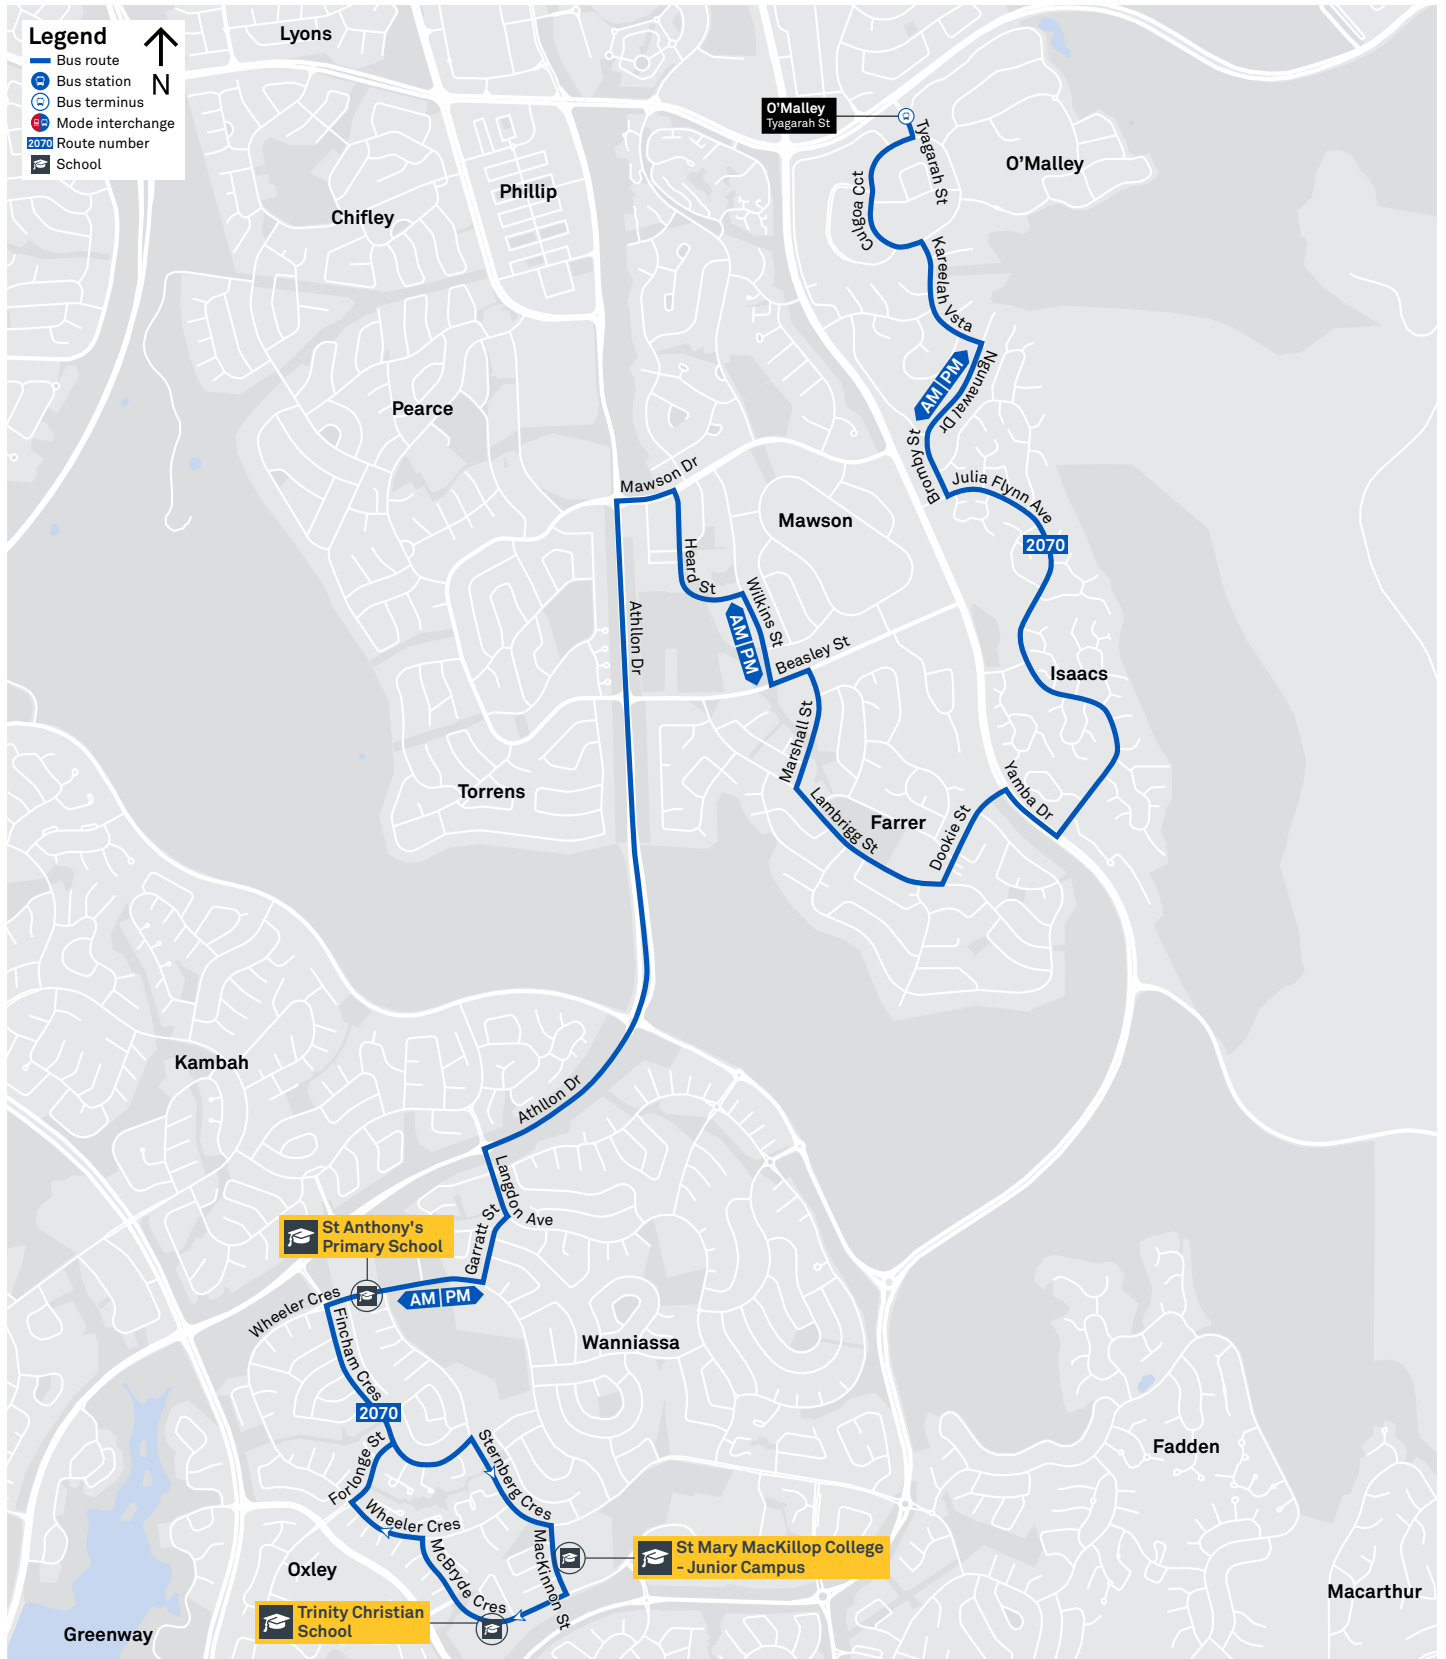

2066 From Theodore

2067 From Bonython

2068 From Calwell

2069 From Calwell

2070 From O'Malley

2071 From Chisholm

2072 From Weston Creek Terminus

2073 From Waramanga

transport.act.gov.au

TTC Transport
Canberra

SCHOOL ROUTE 2067 (AM & PM)

CANBERRA
IS BETTER
CONNECTED

transport.act.gov.au

TTC Transport
Canberra

SCHOOL ROUTE 2068 (AM & PM)

SCHOOL ROUTE 2069 (AM & PM)

SCHOOL ROUTE 2070 (AM & PM)

SCHOOL ROUTE 2071 (AM & PM)

SCHOOL ROUTE 2072 (AM & PM)

SCHOOL ROUTE 2073 (AM & PM)

Legend

- Bus route
- Bus station
- Bus terminus
- Mode interchange
- 2073 Route number
- School