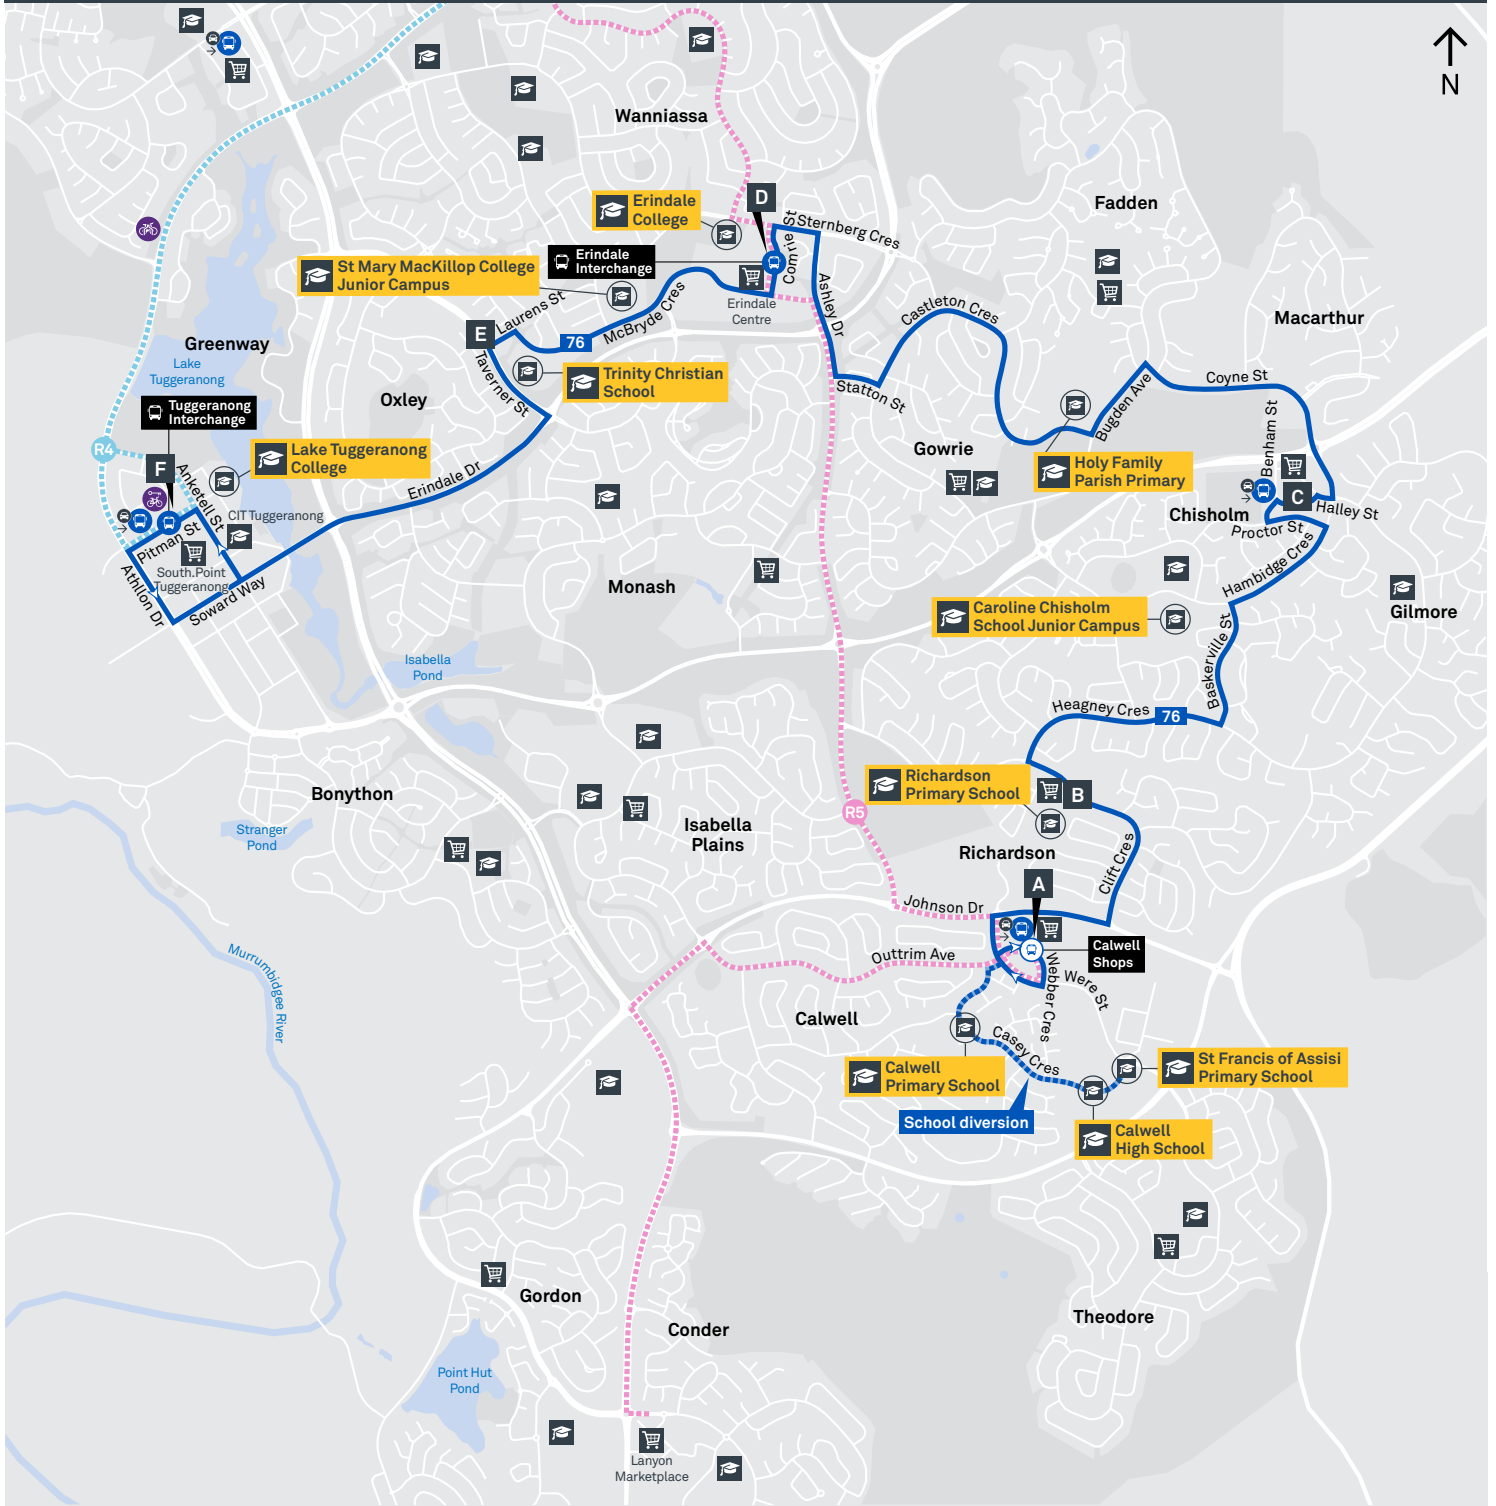

2066 From Theodore

2067 From Bonython

2068 From Calwell

2069 From Calwell

2070 From O'Malley

2071 From Chisholm

2072 From Weston Creek Terminus

2073 From Waramanga

Plan your trip with the TC Journey planner! Visit transport.act.gov.au for details

2066 To Theodore

2067 To Bonython

2068 To Calwell

2069 To Calwell

2070 To O'Malley

2071 To Chisholm

2072 To Weston Creek Terminus

2073 To Waramanga

CANBERRA IS BETTER CONNECTED

transport.act.gov.au

TTC Transport Canberra

TG19027

ERINDALE LOOP via Oxley and Monash

ROUTE MAP

- Bus route
- Ⓡ **RAPID** route
- Ⓡ Bus station
- Ⓡ Bus terminus
- Ⓡ Mode interchange
- 72 Route number
- 🎓 Educational institution
- 🏪 Shopping centre
- 🏥 Hospital
- 🚲 Bicycle lockers
- 🚲 Bicycle cage
- 🚲 Bicycle rails
- 🚶 Park and Ride

CANBERRA
IS BETTER
CONNECTED

transport.act.gov.au

ACT
Government

Transport
Canberra

CALWELL TO TUGGERANONG via Chisholm and Erindale

ROUTE MAP

- Bus route
- Bus station
- Mode interchange
- Educational institution
- Hospital
- Bicycle lockers
- Park and Ride
- R4 RAPID route
- Bus terminus
- 76 Route number
- Shopping centre
- Bicycle rails
- Bicycle cage