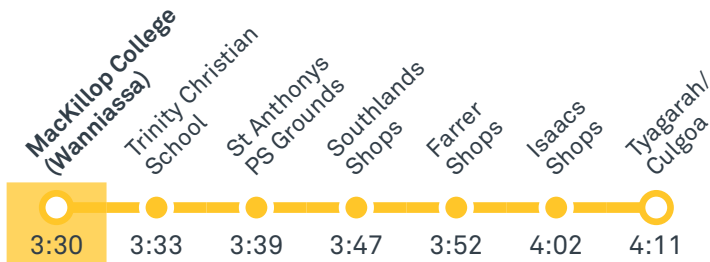

Plan your trip with the TC Journey planner! Visit transport.act.gov.au for details

2066 To Theodore

2067 To Bonython

2068 To Calwell

2069 To Calwell

2070 To O'Malley

2071 To Chisholm

2072 To Weston Creek Terminus

2073 To Waramanga

CANBERRA IS BETTER CONNECTED

transport.act.gov.au

TTC Transport Canberra

TG19027

ERINDALE LOOP via Oxley and Monash

ROUTE MAP

- Bus route
- Ⓡ **RAPID** route
- Ⓡ Bus station
- Ⓡ Bus terminus
- Ⓡ Mode interchange
- 72 Route number
- 🎓 Educational institution
- 🏪 Shopping centre
- 🏥 Hospital
- 🚲 Bicycle lockers
- 🚲 Bicycle cage
- 🚲 Bicycle rails
- 🚶 Park and Ride