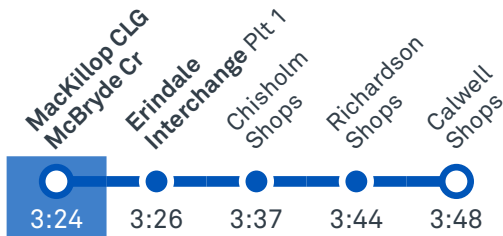

Afternoon regular services

Other times available. Visit transport.act.gov.au

72 To Tuggeranong

73 To Tuggeranong

76 To Calwell

76 To Tuggeranong

Afternoon school services

2060 To Lanyon Market Place

2073 To Waramanga

CANBERRA IS BETTER CONNECTED

transport.act.gov.au

TTC Transport Canberra

TG19027

ERINDALE LOOP via Oxley and Monash

ROUTE MAP

- Bus route
- Ⓡ **RAPID** route
- Ⓡ Bus station
- Ⓡ Bus terminus
- Ⓡ Mode interchange
- 72 Route number
- 🎓 Educational institution
- 🏪 Shopping centre
- 🏥 Hospital
- 🚲 Bicycle lockers
- 🚲 Bicycle cage
- 🚲 Bicycle rails
- 🚶 Park and Ride