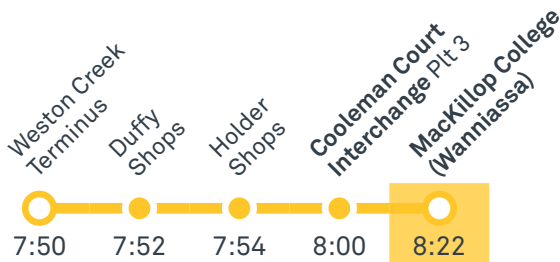

2066 From Theodore

2067 From Bonython

2068 From Calwell

2069 From Calwell

2070 From O'Malley

2071 From Chisholm

2072 From Weston Creek Terminus

2073 From Waramanga

CANBERRA IS BETTER CONNECTED

transport.act.gov.au

TTC Transport Canberra

TG19027

ST MARY MACKILLOP COLLEGE (WANNIASSA CAMPUS)

Plan your trip with the TC Journey planner! Visit transport.act.gov.au for details