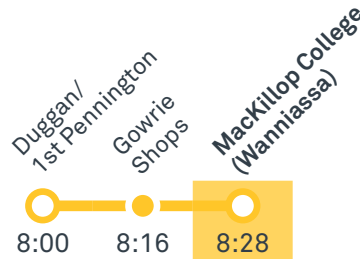

2066 From Theodore

2067 From Bonython

2068 From Calwell

2069 From Calwell

2070 From O'Malley

2071 From Chisholm

2072 From Weston Creek Terminus

2073 From Waramanga

CANBERRA IS BETTER CONNECTED

transport.act.gov.au

TTC Transport Canberra

TG19027

ST MARY MACKILLOP COLLEGE (WANNIASSA CAMPUS)

Plan your trip with the TC Journey planner! Visit transport.act.gov.au for details

2073 To Waramanga

CANBERRA IS BETTER CONNECTED

transport.act.gov.au

TTC Transport Canberra

TG19027

ERINDALE LOOP via Oxley and Monash

ROUTE MAP

- Bus route
- Ⓡ **RAPID** route
- Ⓡ Bus station
- Ⓡ Bus terminus
- Ⓡ Mode interchange
- 72 Route number
- 🎓 Educational institution
- 🏪 Shopping centre
- 🏥 Hospital
- 🚲 Bicycle lockers
- 🚲 Bicycle cage
- 🚲 Bicycle rails
- 🚶 Park and Ride