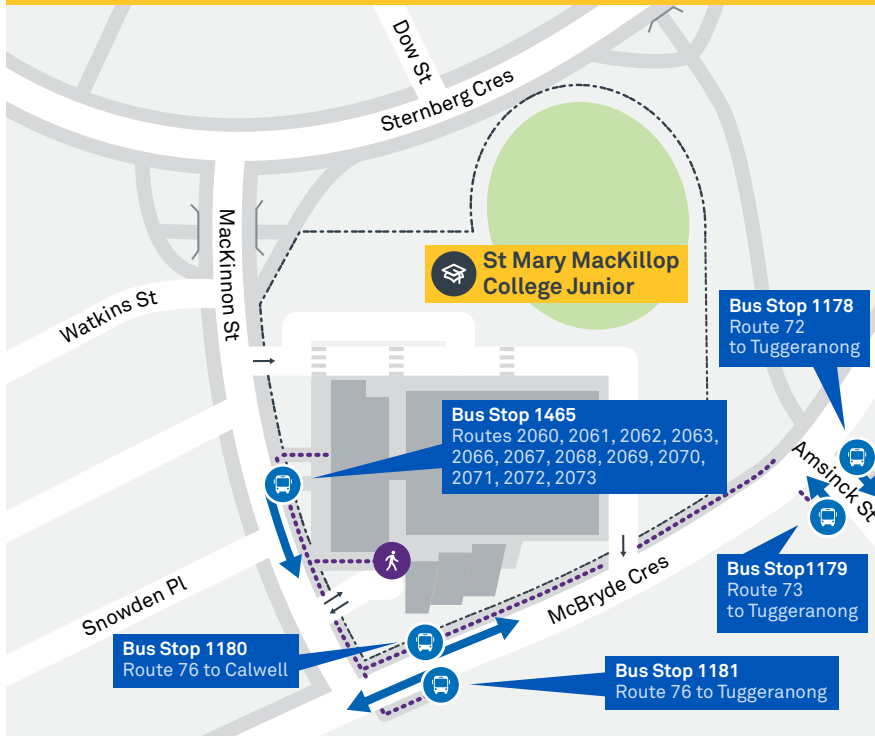

ST MARY MACKILLOP COLLEGE (WANNIASSA CAMPUS)

Plan your trip with the TC Journey planner! Visit transport.act.gov.au for details

Local area map

School start

🕒 8:50 am

School finish

🕒 3:15 pm

Bus stop location

72

Regular route number

2060

School route number

Walking route

Local area map provides indicative walking paths only. This map is designed to represent local public transport options in the area and is not to scale

TG19027

CANBERRA
IS BETTER
CONNECTED

transport.act.gov.au

TTC Transport
Canberra

Summary of bus services

Route	AM	PM	Suburbs/Areas Serviced	Other information
72	✓	✓	Tuggeranong Bus Station, Oxley, Wanniassa, Erindale Bus Station, Monash	
73	✓	✓	Tuggeranong Bus Station, Monash, Erindale Bus Station, Wanniassa, Oxley	
76	✓	✓	Tuggeranong Bus Station, Wanniassa, Erindale Bus Station, Gowrie, Macarthur, Chisholm, Richardson, Calwell	
2060	✓	✓	Lanyon Market Place, Conder, Banks	AM 1 trip starts at Conder Primary, 1 trip starts on Tom Roberts. 2 PM trips.
2061	✓	✓	Gordon, Isabella Plains	AM 1 trip starts on Knoke Ave, 1 trip starts on Lewis Luxton Ave. 2 PM trips.
2062	✓	✓	Kambah East, Gleneagles	
2063	✓	✓	Kambah West, Gleneagles	
2066	✓	✓	Theodore, Calwell	
2067	✓	✓	Bonython, Oxley	
2068	✓	✓	Calwell, Richardson, Chisholm, Macarthur, Fadden	
2069	✓	✓	Calwell, Monash, Gowrie	
2070	✓	✓	O'Malley, Isaacs, Farrer, Mawson, Torrens	
2071	✓	✓	Chisholm Centre, Chisholm, Gilmore, Richardson	
2072	✓	✓	Duffy, Holder, Cooleman Court via Namatjira Dr	
2073	✓	✓	Waramanga, Fisher, Stirling, Rivett, Chapman	

2073 To Waramanga

CANBERRA IS BETTER CONNECTED

transport.act.gov.au

TTC Transport Canberra

TG19027

ERINDALE LOOP via Oxley and Monash

ROUTE MAP

- Bus route
- Ⓡ **RAPID** route
- Ⓡ Bus station
- Ⓡ Bus terminus
- Ⓡ Mode interchange
- 72 Route number
- 🎓 Educational institution
- 🏪 Shopping centre
- 🏥 Hospital
- 🚲 Bicycle lockers
- 🚲 Bicycle cage
- 🚲 Bicycle rails
- 🚶 Park and Ride