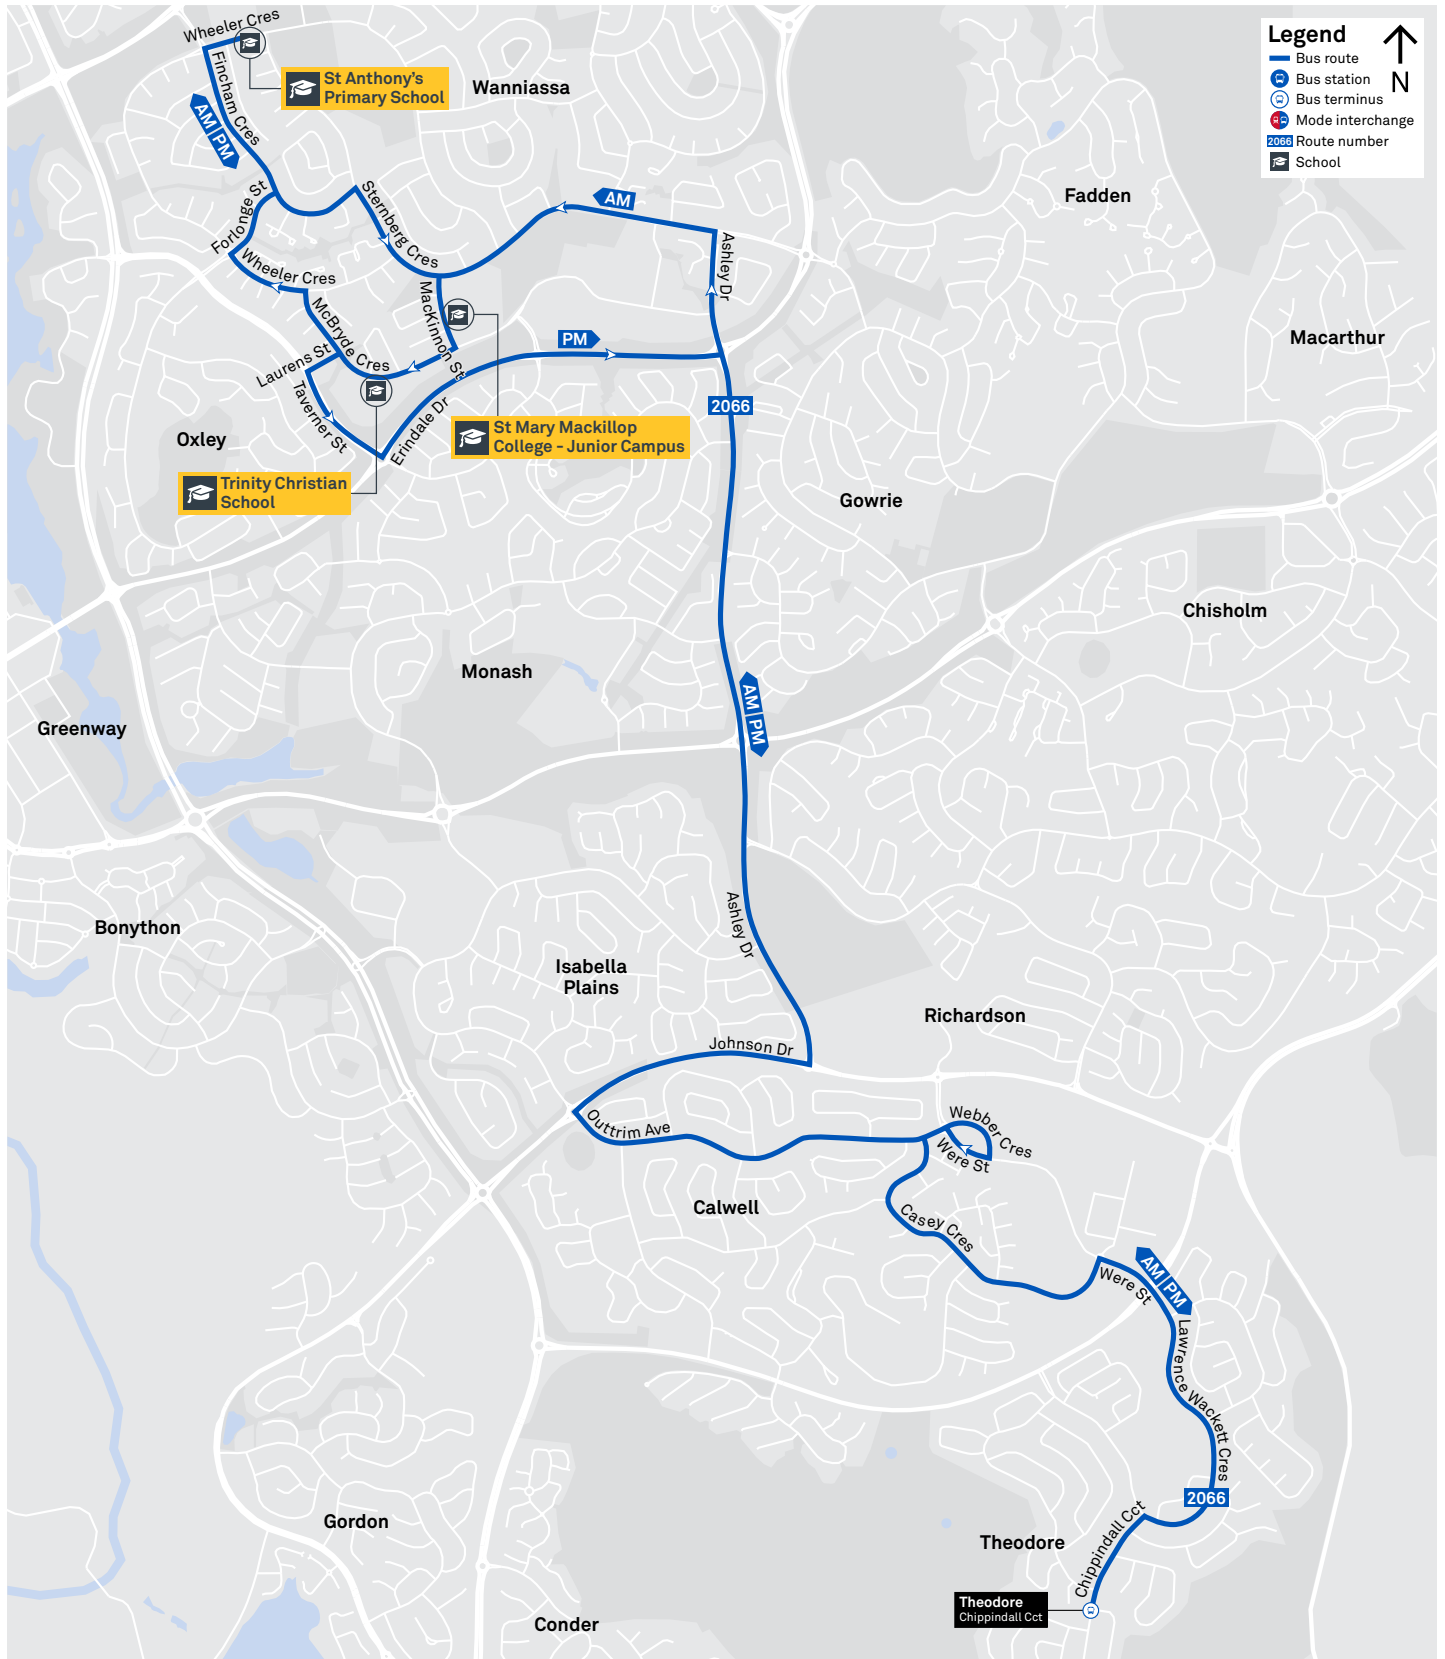

2066 From Theodore

2067 From Bonython

2068 From Calwell

2069 From Calwell

2070 From O'Malley

2071 From Chisholm

2072 From Weston Creek Terminus

2073 From Waramanga

CANBERRA
IS BETTER
CONNECTED

transport.act.gov.au

SCHOOL ROUTE 2060 (AM & PM)

SCHOOL ROUTE 2061 (AM & PM)

SCHOOL ROUTE 2062 (AM & PM)

SCHOOL ROUTE 2063 (AM & PM)

SCHOOL ROUTE 2066 (AM & PM)

CANBERRA
IS BETTER
CONNECTED

transport.act.gov.au

TTC Transport
Canberra

SCHOOL ROUTE 2067 (AM & PM)

CANBERRA
IS BETTER
CONNECTED

transport.act.gov.au

TTC Transport
Canberra

SCHOOL ROUTE 2068 (AM & PM)

SCHOOL ROUTE 2069 (AM & PM)

SCHOOL ROUTE 2070 (AM & PM)

SCHOOL ROUTE 2071 (AM & PM)

SCHOOL ROUTE 2072 (AM & PM)

SCHOOL ROUTE 2073 (AM & PM)

Legend

- Bus route
- Bus station
- Bus terminus
- Mode interchange
- 2073 Route number
- School