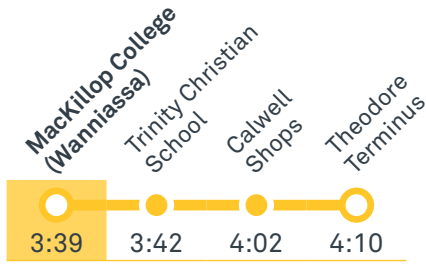

Plan your trip with the TC Journey planner! Visit transport.act.gov.au for details

2066 To Theodore

2067 To Bonython

2068 To Calwell

2069 To Calwell

2070 To O'Malley

2071 To Chisholm

2072 To Weston Creek Terminus