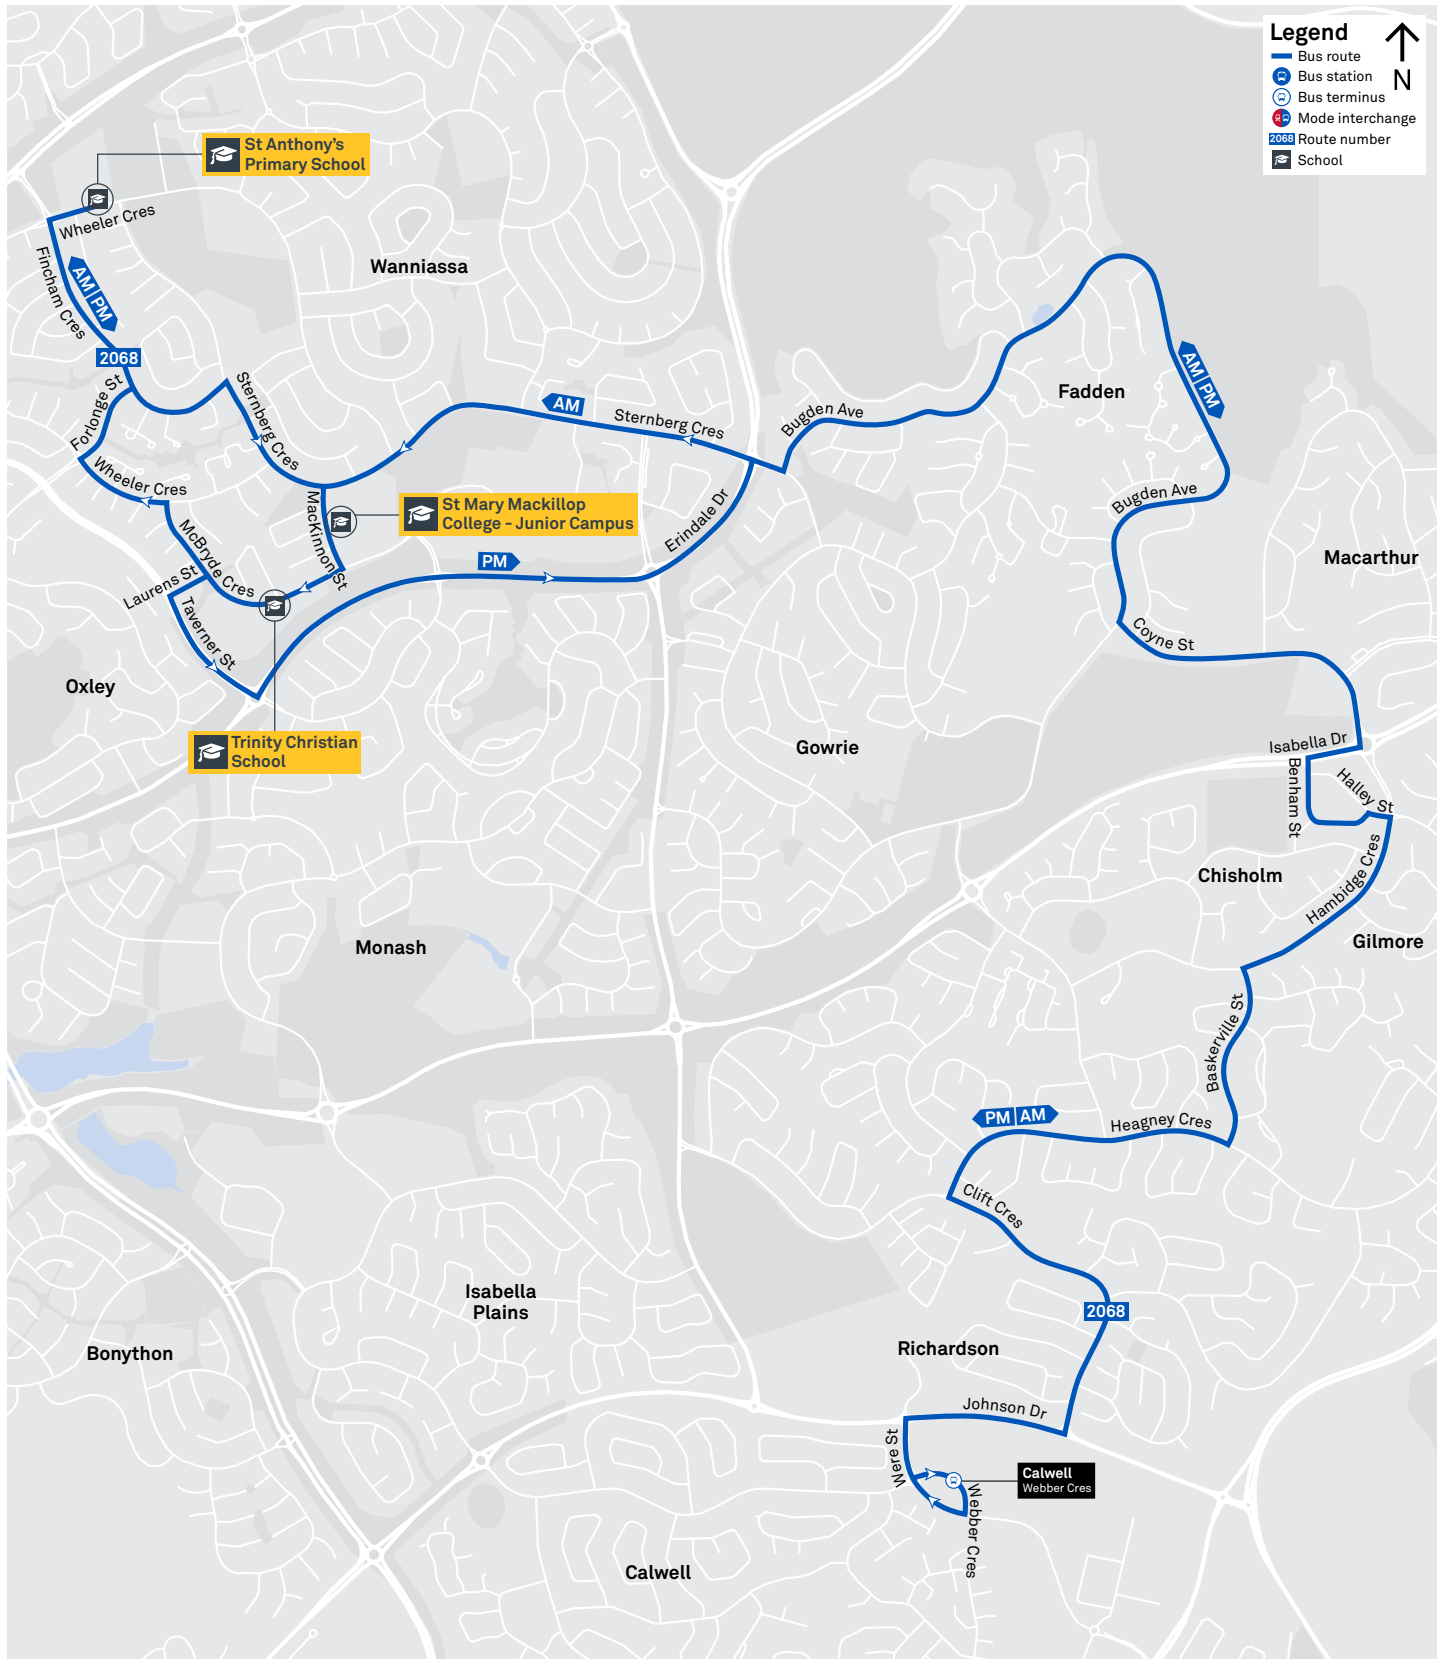

2066 From Theodore

2067 From Bonython

2068 From Calwell

2069 From Calwell

2070 From O'Malley

2071 From Chisholm

2072 From Weston Creek Terminus

2073 From Waramanga

2073 To Waramanga

CANBERRA IS BETTER CONNECTED

transport.act.gov.au

TTC Transport Canberra

TG19027

ERINDALE LOOP via Oxley and Monash

ROUTE MAP

- Bus route
- Ⓡ **RAPID** route
- Ⓡ Bus station
- Ⓡ Bus terminus
- Ⓡ Mode interchange
- 72 Route number
- 🎓 Educational institution
- 🏪 Shopping centre
- 🏥 Hospital
- 🚲 Bicycle lockers
- 🚲 Bicycle cage
- 🚲 Bicycle rails
- 🚶 Park and Ride

transport.act.gov.au

TTC Transport
Canberra

SCHOOL ROUTE 2067 (AM & PM)

CANBERRA
IS BETTER
CONNECTED

transport.act.gov.au

TTC Transport
Canberra

SCHOOL ROUTE 2068 (AM & PM)

SCHOOL ROUTE 2069 (AM & PM)

SCHOOL ROUTE 2070 (AM & PM)

SCHOOL ROUTE 2071 (AM & PM)

SCHOOL ROUTE 2072 (AM & PM)

SCHOOL ROUTE 2073 (AM & PM)

Legend

- Bus route
- Bus station
- Bus terminus
- Mode interchange
- 2073 Route number
- School