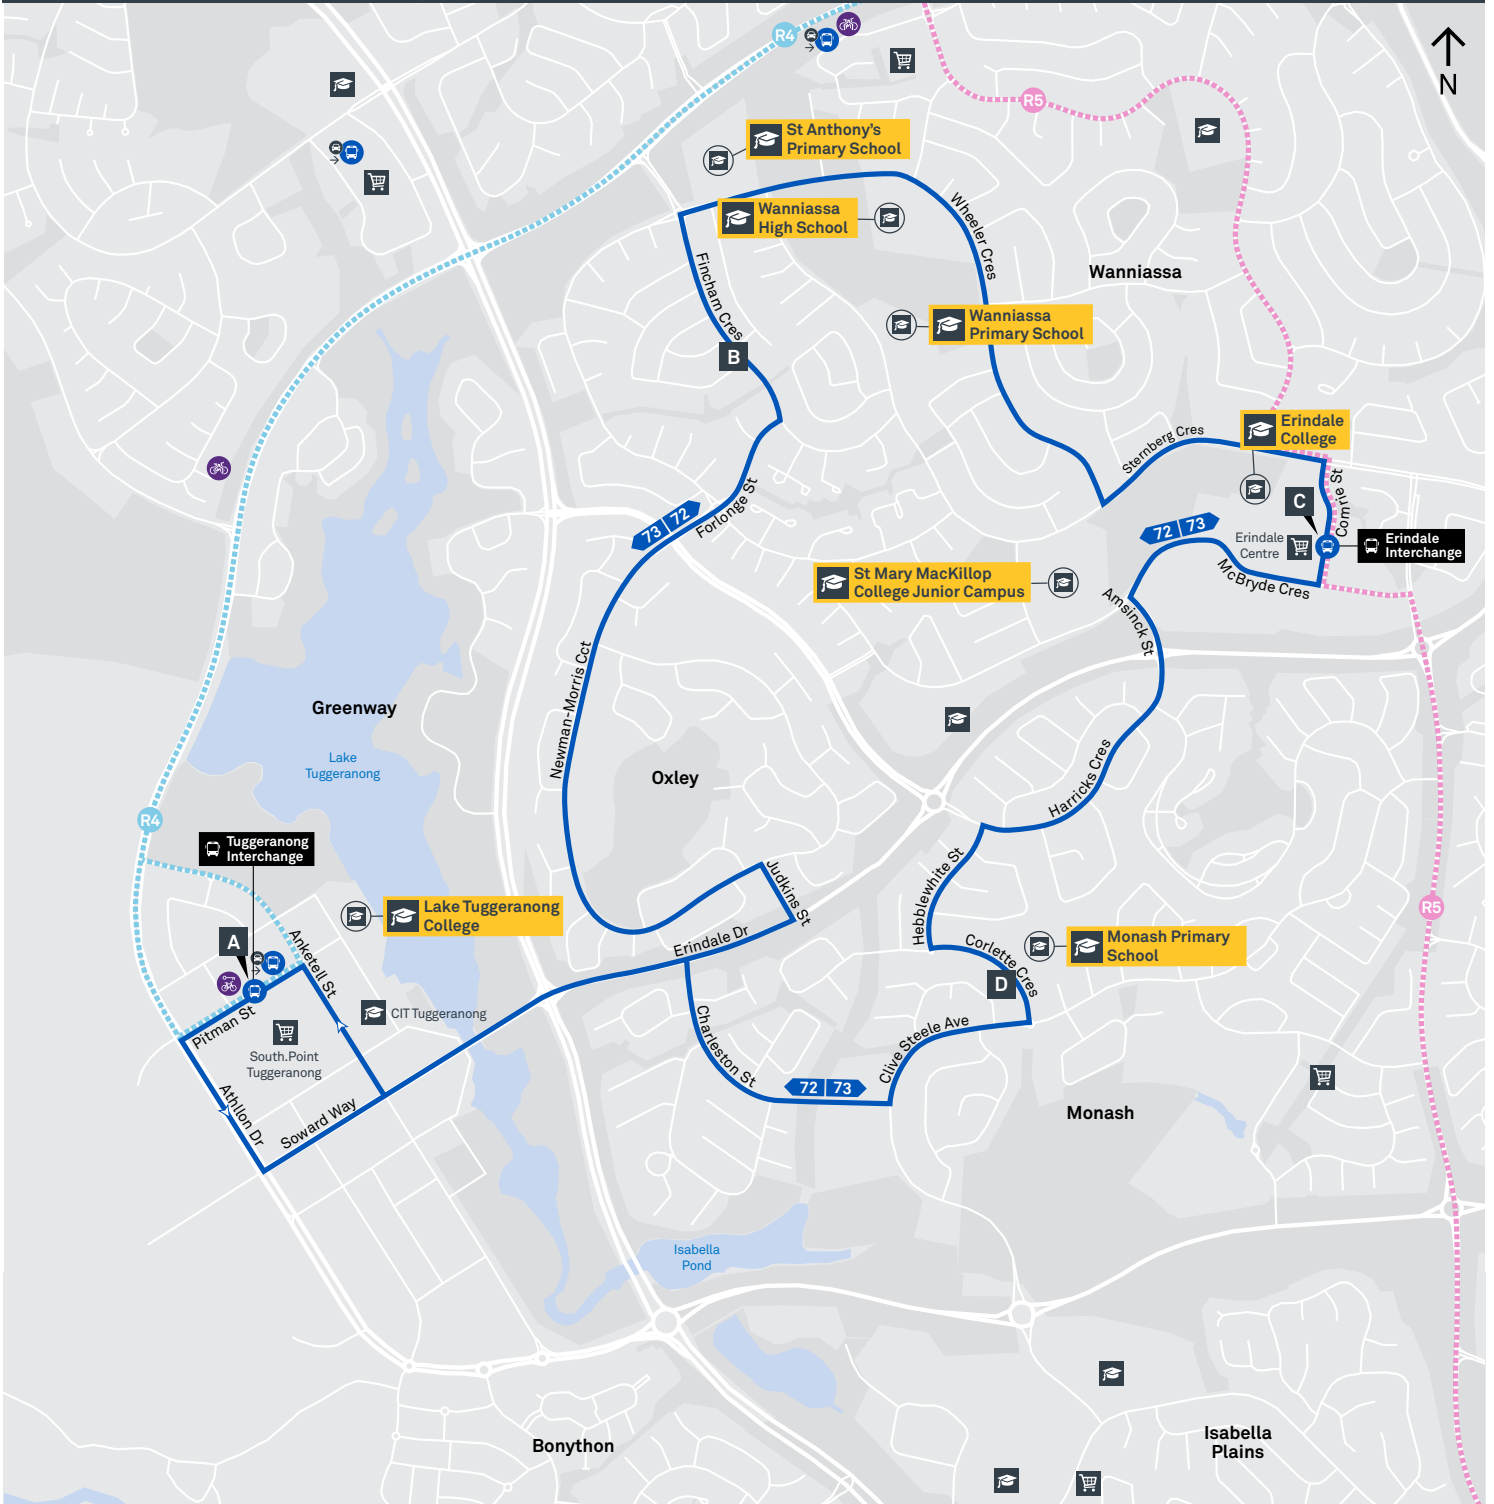

2066 From Theodore

2067 From Bonython

2068 From Calwell

2069 From Calwell

2070 From O'Malley

2071 From Chisholm

2072 From Weston Creek Terminus

2073 From Waramanga

Plan your trip with the TC Journey planner! Visit transport.act.gov.au for details

2066 To Theodore

2067 To Bonython

2068 To Calwell

2069 To Calwell

2070 To O'Malley

2071 To Chisholm

2072 To Weston Creek Terminus

2073 To Waramanga

CANBERRA IS BETTER CONNECTED

transport.act.gov.au

TTC Transport Canberra

TG19027

ERINDALE LOOP via Oxley and Monash

ROUTE MAP

- Bus route
- Ⓡ **RAPID** route
- Ⓡ Bus station
- Ⓡ Bus terminus
- Ⓡ Mode interchange
- 72 Route number
- 🎓 Educational institution
- 🏪 Shopping centre
- 🏥 Hospital
- 🚲 Bicycle lockers
- 🚲 Bicycle cage
- 🚲 Bicycle rails
- 🚶 Park and Ride

CANBERRA
IS BETTER
CONNECTED

transport.act.gov.au

ACT
Government

Transport
Canberra

CALWELL TO TUGGERANONG via Chisholm and Erindale

ROUTE MAP

- Bus route
- Bus station
- Mode interchange
- Educational institution
- Hospital
- Bicycle lockers
- Park and Ride
- R4 RAPID route
- Bus terminus
- 76 Route number
- Shopping centre
- Bicycle rails
- Bicycle cage