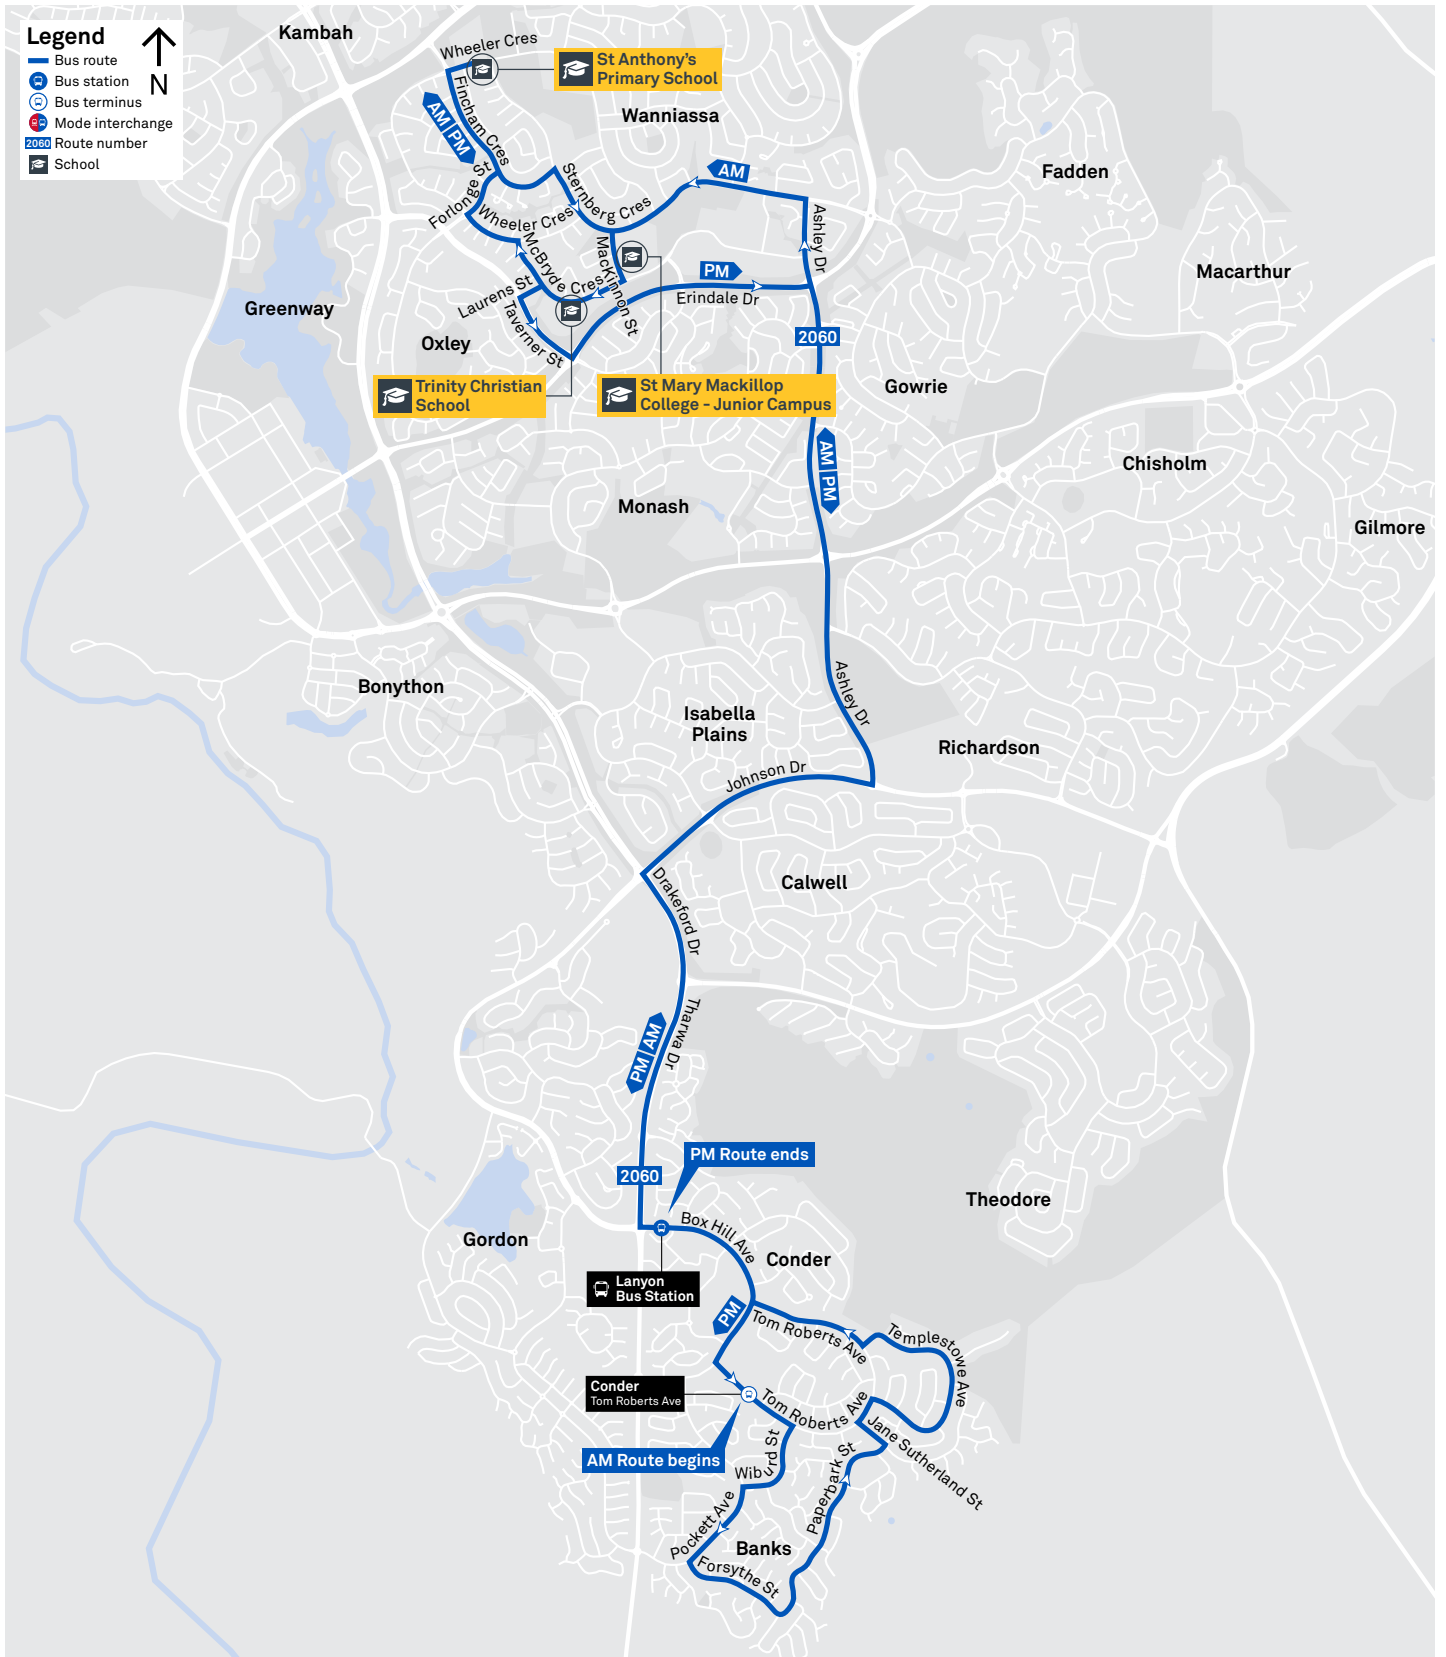

SCHOOL ROUTE 2060 (AM & PM)