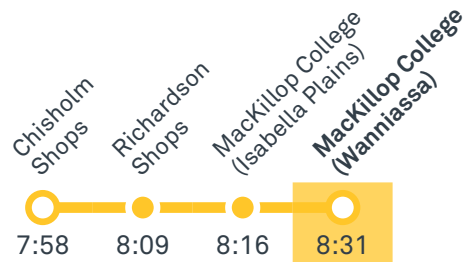

2066 From Theodore

2067 From Bonython

2068 From Calwell

2069 From Calwell

2070 From O'Malley

2071 From Chisholm

2072 From Weston Creek Terminus

2073 From Waramanga

CANBERRA IS BETTER CONNECTED

transport.act.gov.au

TTC Transport Canberra

TG19027

ST MARY MACKILLOP COLLEGE (WANNIASSA CAMPUS)

Plan your trip with the TC Journey planner! Visit transport.act.gov.au for details