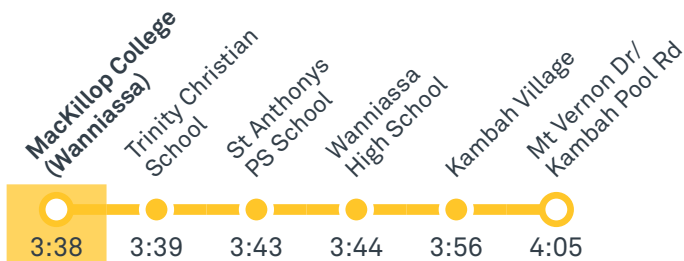

2062 To Kambah