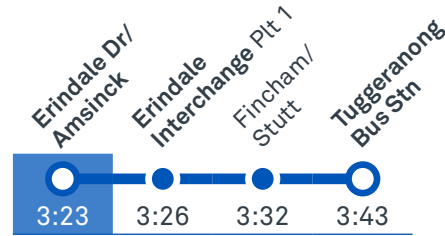

73 To Tuggeranong