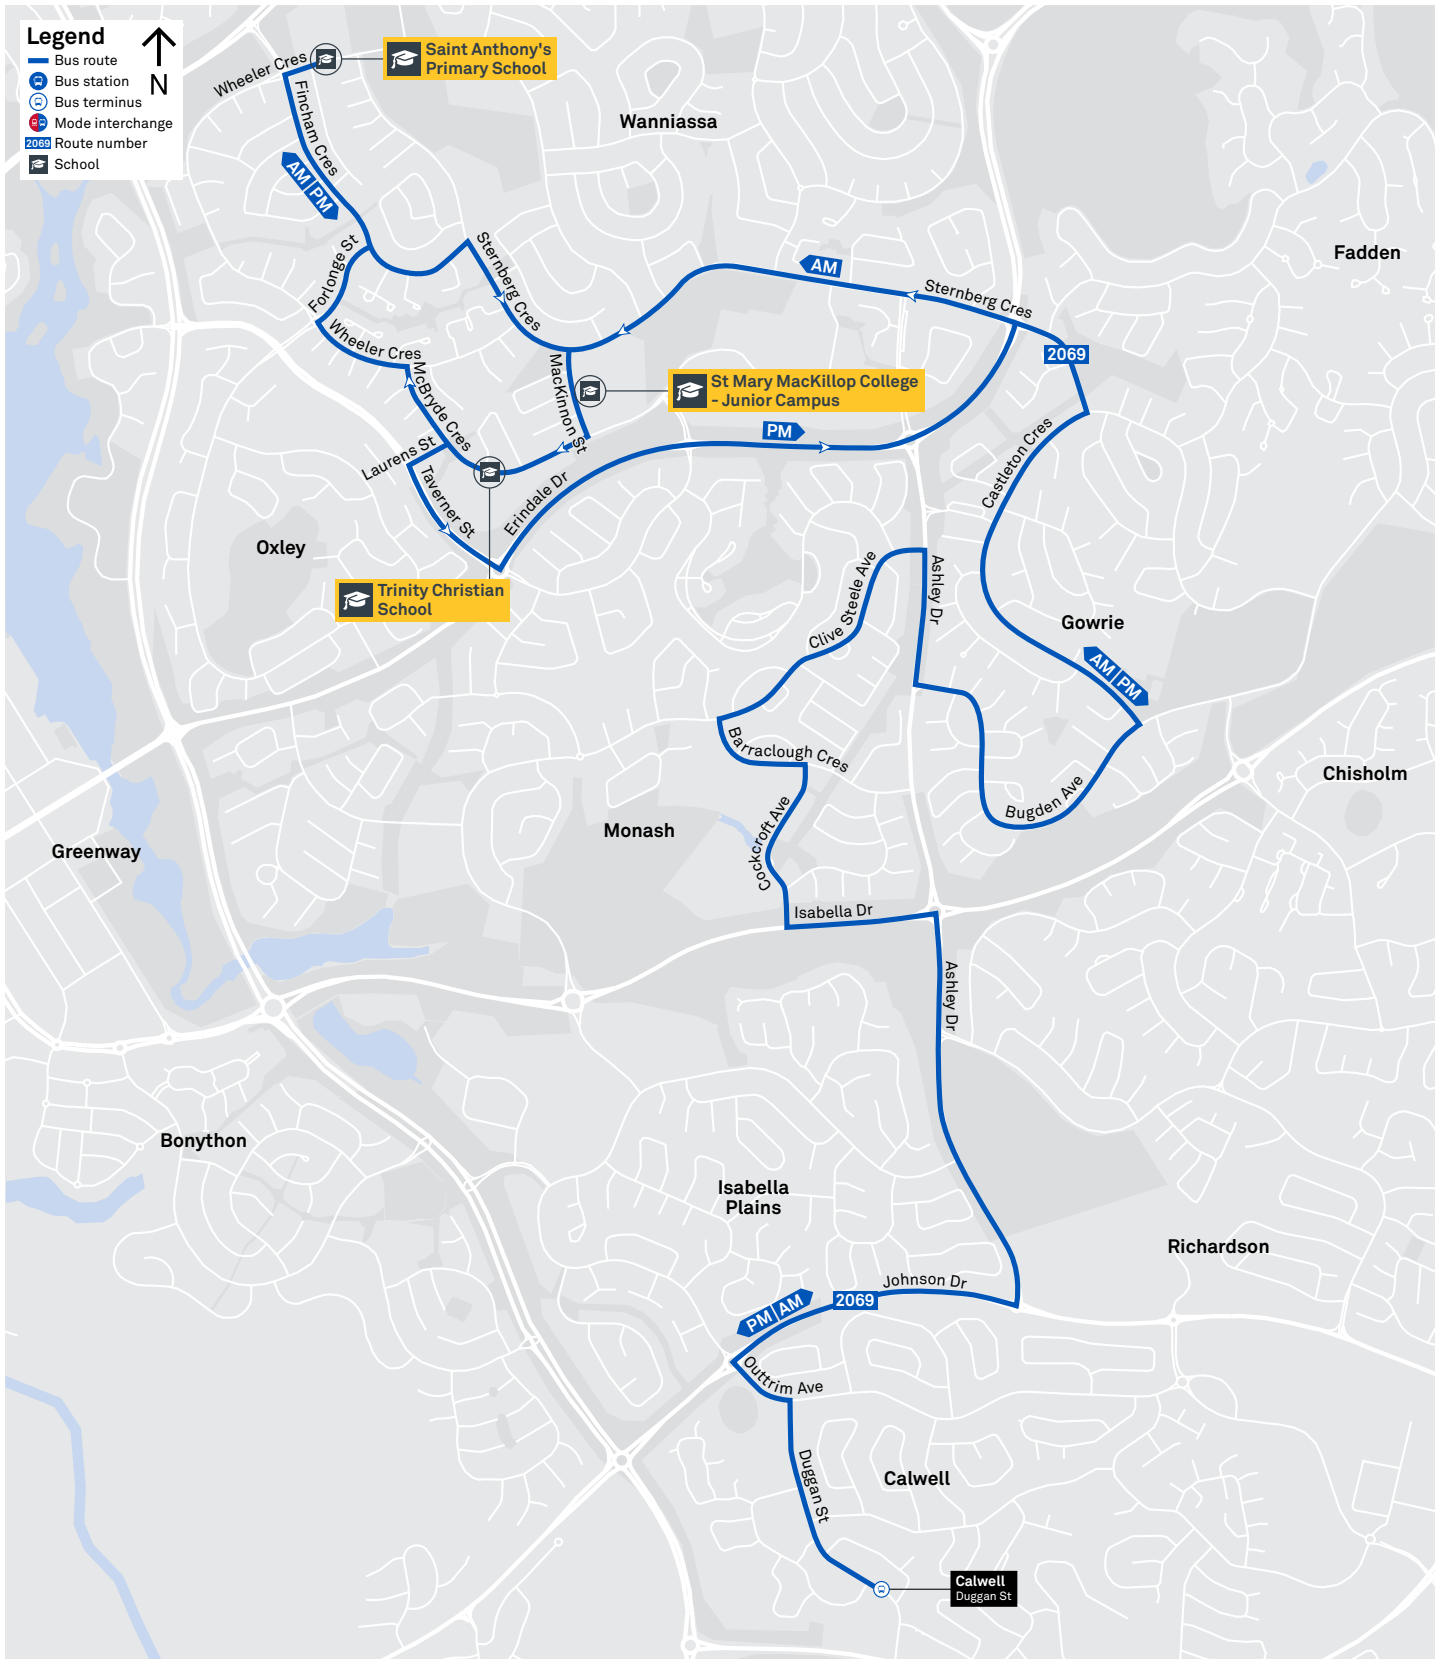

TG19027

CANBERRA
IS BETTER
CONNECTED

transport.act.gov.au

TTC Transport
Canberra

Summary of bus services

Route	AM	PM	Suburbs/Areas Serviced	Other information
72	✓	✓	Tuggeranong Bus Station, Oxley, Wanniassa, Erindale Bus Station, Monash	
73	✓	✓	Tuggeranong Bus Station, Monash, Erindale Bus Station, Wanniassa, Oxley	
76	✓	✓	Tuggeranong Bus Station, Wanniassa, Erindale Bus Station, Gowrie, Macarthur, Chisholm, Richardson, Calwell	
2060	✓	✓	Lanyon Market Place, Conder, Banks	AM 1 trip starts at Conder Primary, 1 trip starts on Tom Roberts. 2 PM trips.
2061	✓	✓	Gordon, Isabella Plains	AM 1 trip starts on Knoke Ave, 1 trip starts on Lewis Luxton Ave. 2 PM trips.
2062	✓	✓	Kambah East, Gleneagles	
2063	✓	✓	Kambah West, Gleneagles	
2066	✓	✓	Theodore, Calwell	
2067	✓	✓	Bonython, Oxley	
2068	✓	✓	Calwell, Richardson, Chisholm, Macarthur, Fadden	
2069	✓	✓	Calwell, Monash, Gowrie	
2070	✓	✓	O'Malley, Isaacs, Farrer, Mawson, Torrens	
2071	✓	✓	Chisholm Centre, Chisholm, Gilmore, Richardson	
2072	✓	✓	Duffy, Holder, Cooleman Court via Namatjira Dr	
2073	✓	✓	Waramanga, Fisher, Stirling, Rivett, Chapman	

2066 From Theodore

2067 From Bonython

2068 From Calwell

2069 From Calwell

2070 From O'Malley

2071 From Chisholm

2072 From Weston Creek Terminus

2073 From Waramanga

transport.act.gov.au

TTC Transport
Canberra

SCHOOL ROUTE 2067 (AM & PM)

CANBERRA
IS BETTER
CONNECTED

transport.act.gov.au

TTC Transport
Canberra

SCHOOL ROUTE 2068 (AM & PM)

SCHOOL ROUTE 2069 (AM & PM)

SCHOOL ROUTE 2070 (AM & PM)

SCHOOL ROUTE 2071 (AM & PM)

SCHOOL ROUTE 2072 (AM & PM)

SCHOOL ROUTE 2073 (AM & PM)

Legend

- Bus route
- Bus station
- Bus terminus
- Mode interchange
- 2073 Route number
- School