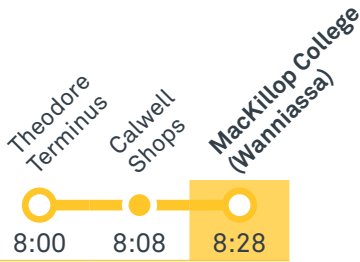

CANBERRA IS BETTER CONNECTED

transport.act.gov.au

TTC Transport Canberra

TG19027

ST MARY MACKILLOP COLLEGE (WANNIASSA CAMPUS)

Plan your trip with the TC Journey planner! Visit transport.act.gov.au for details

2066 From Theodore

2067 From Bonython

2068 From Calwell

2069 From Calwell

2070 From O'Malley

2071 From Chisholm

2072 From Weston Creek Terminus

2073 From Waramanga