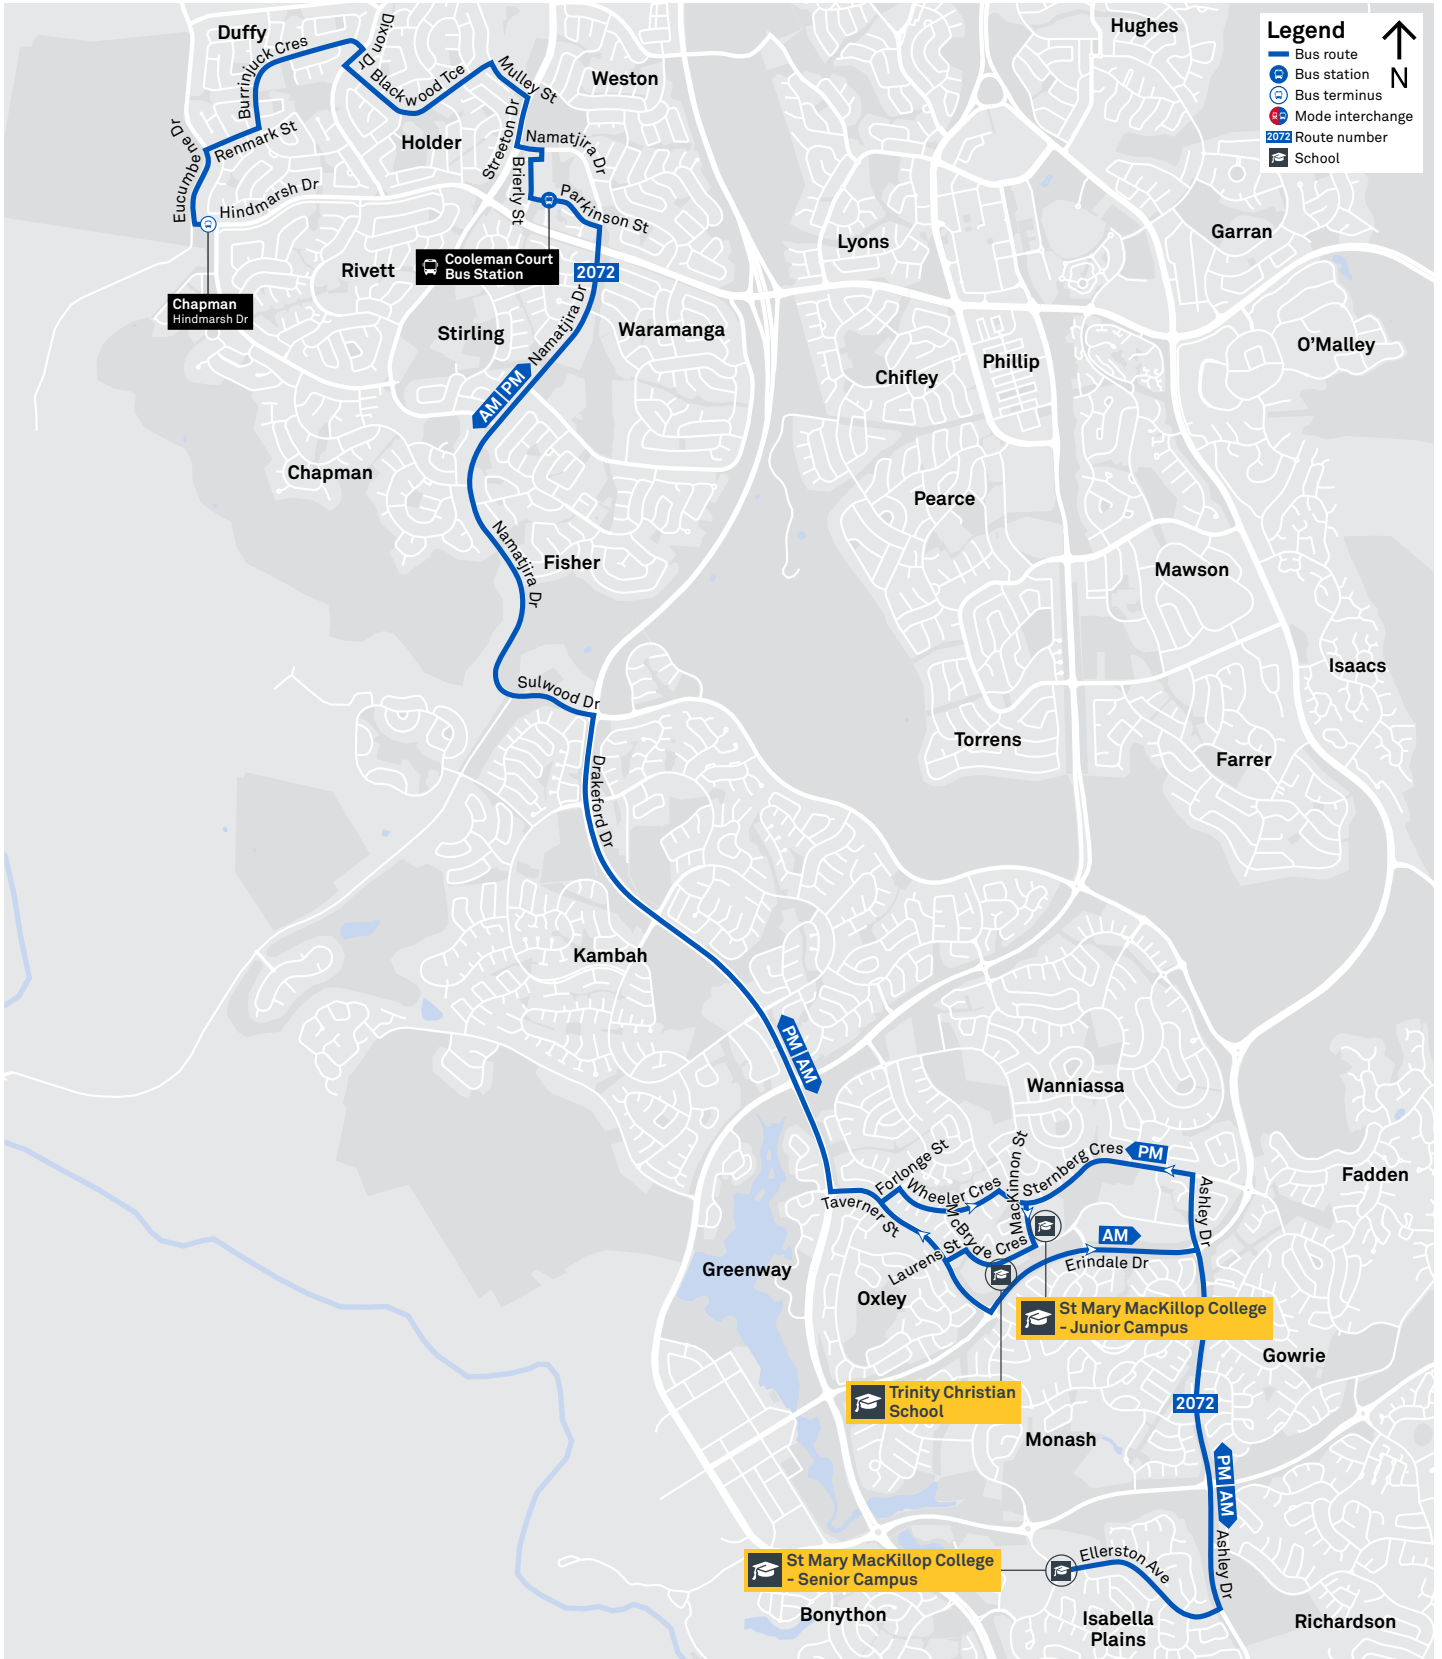

TG19027

CANBERRA
IS BETTER
CONNECTED

transport.act.gov.au

TTC Transport
Canberra

Summary of bus services

Route	AM	PM	Suburbs/Areas Serviced	Other information
72	✓	✓	Tuggeranong Bus Station, Oxley, Wanniassa, Erindale Bus Station, Monash	
73	✓	✓	Tuggeranong Bus Station, Monash, Erindale Bus Station, Wanniassa, Oxley	
76	✓	✓	Tuggeranong Bus Station, Wanniassa, Erindale Bus Station, Gowrie, Macarthur, Chisholm, Richardson, Calwell	
2060	✓	✓	Lanyon Market Place, Conder, Banks	AM 1 trip starts at Conder Primary, 1 trip starts on Tom Roberts. 2 PM trips.
2061	✓	✓	Gordon, Isabella Plains	AM 1 trip starts on Knoke Ave, 1 trip starts on Lewis Luxton Ave. 2 PM trips.
2062	✓	✓	Kambah East, Gleneagles	
2063	✓	✓	Kambah West, Gleneagles	
2066	✓	✓	Theodore, Calwell	
2067	✓	✓	Bonython, Oxley	
2068	✓	✓	Calwell, Richardson, Chisholm, Macarthur, Fadden	
2069	✓	✓	Calwell, Monash, Gowrie	
2070	✓	✓	O'Malley, Isaacs, Farrer, Mawson, Torrens	
2071	✓	✓	Chisholm Centre, Chisholm, Gilmore, Richardson	
2072	✓	✓	Duffy, Holder, Cooleman Court via Namatjira Dr	
2073	✓	✓	Waramanga, Fisher, Stirling, Rivett, Chapman	

2066 From Theodore

2067 From Bonython

2068 From Calwell

2069 From Calwell

2070 From O'Malley

2071 From Chisholm

2072 From Weston Creek Terminus

2073 From Waramanga

transport.act.gov.au

TTC Transport
Canberra

SCHOOL ROUTE 2067 (AM & PM)

CANBERRA
IS BETTER
CONNECTED

transport.act.gov.au

TTC Transport
Canberra

SCHOOL ROUTE 2068 (AM & PM)

SCHOOL ROUTE 2069 (AM & PM)

SCHOOL ROUTE 2070 (AM & PM)

SCHOOL ROUTE 2071 (AM & PM)

SCHOOL ROUTE 2072 (AM & PM)

SCHOOL ROUTE 2073 (AM & PM)

Legend

- Bus route
- Bus station
- Bus terminus
- Mode interchange
- 2073 Route number
- School