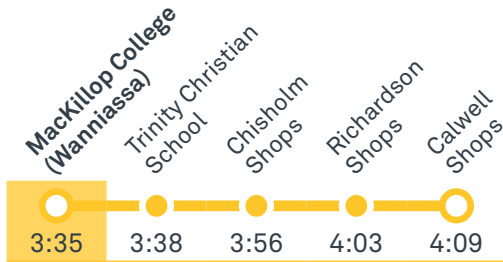

Plan your trip with the TC Journey planner! Visit transport.act.gov.au for details

2066 To Theodore

2067 To Bonython

2068 To Calwell

2069 To Calwell

2070 To O'Malley

2071 To Chisholm

2072 To Weston Creek Terminus

2073 To Waramanga

CANBERRA IS BETTER CONNECTED

transport.act.gov.au

TTC Transport Canberra

TG19027

ERINDALE LOOP via Oxley and Monash

ROUTE MAP

- Bus route
- Ⓡ **RAPID** route
- Ⓡ Bus station
- Ⓡ Bus terminus
- Ⓡ Mode interchange
- 72 Route number
- 🎓 Educational institution
- 🏪 Shopping centre
- 🏥 Hospital
- 🚲 Bicycle lockers
- 🚲 Bicycle cage
- 🚲 Bicycle rails
- 🚶 Park and Ride