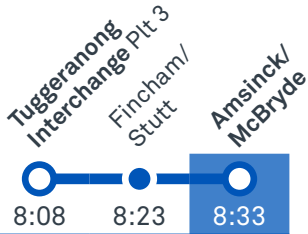

ST MARY MACKILLOP COLLEGE (WANNIASSA CAMPUS)

Plan your trip with the TC Journey planner! Visit transport.act.gov.au for details

Morning regular services

Other times available. Visit transport.act.gov.au

72

From Tuggeranong