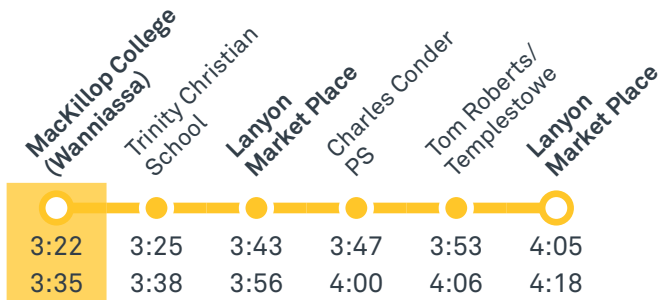

Afternoon regular services

Other times available. Visit transport.act.gov.au

72 To Tuggeranong

73 To Tuggeranong

76 To Calwell

76 To Tuggeranong

Afternoon school services

2060 To Lanyon Market Place