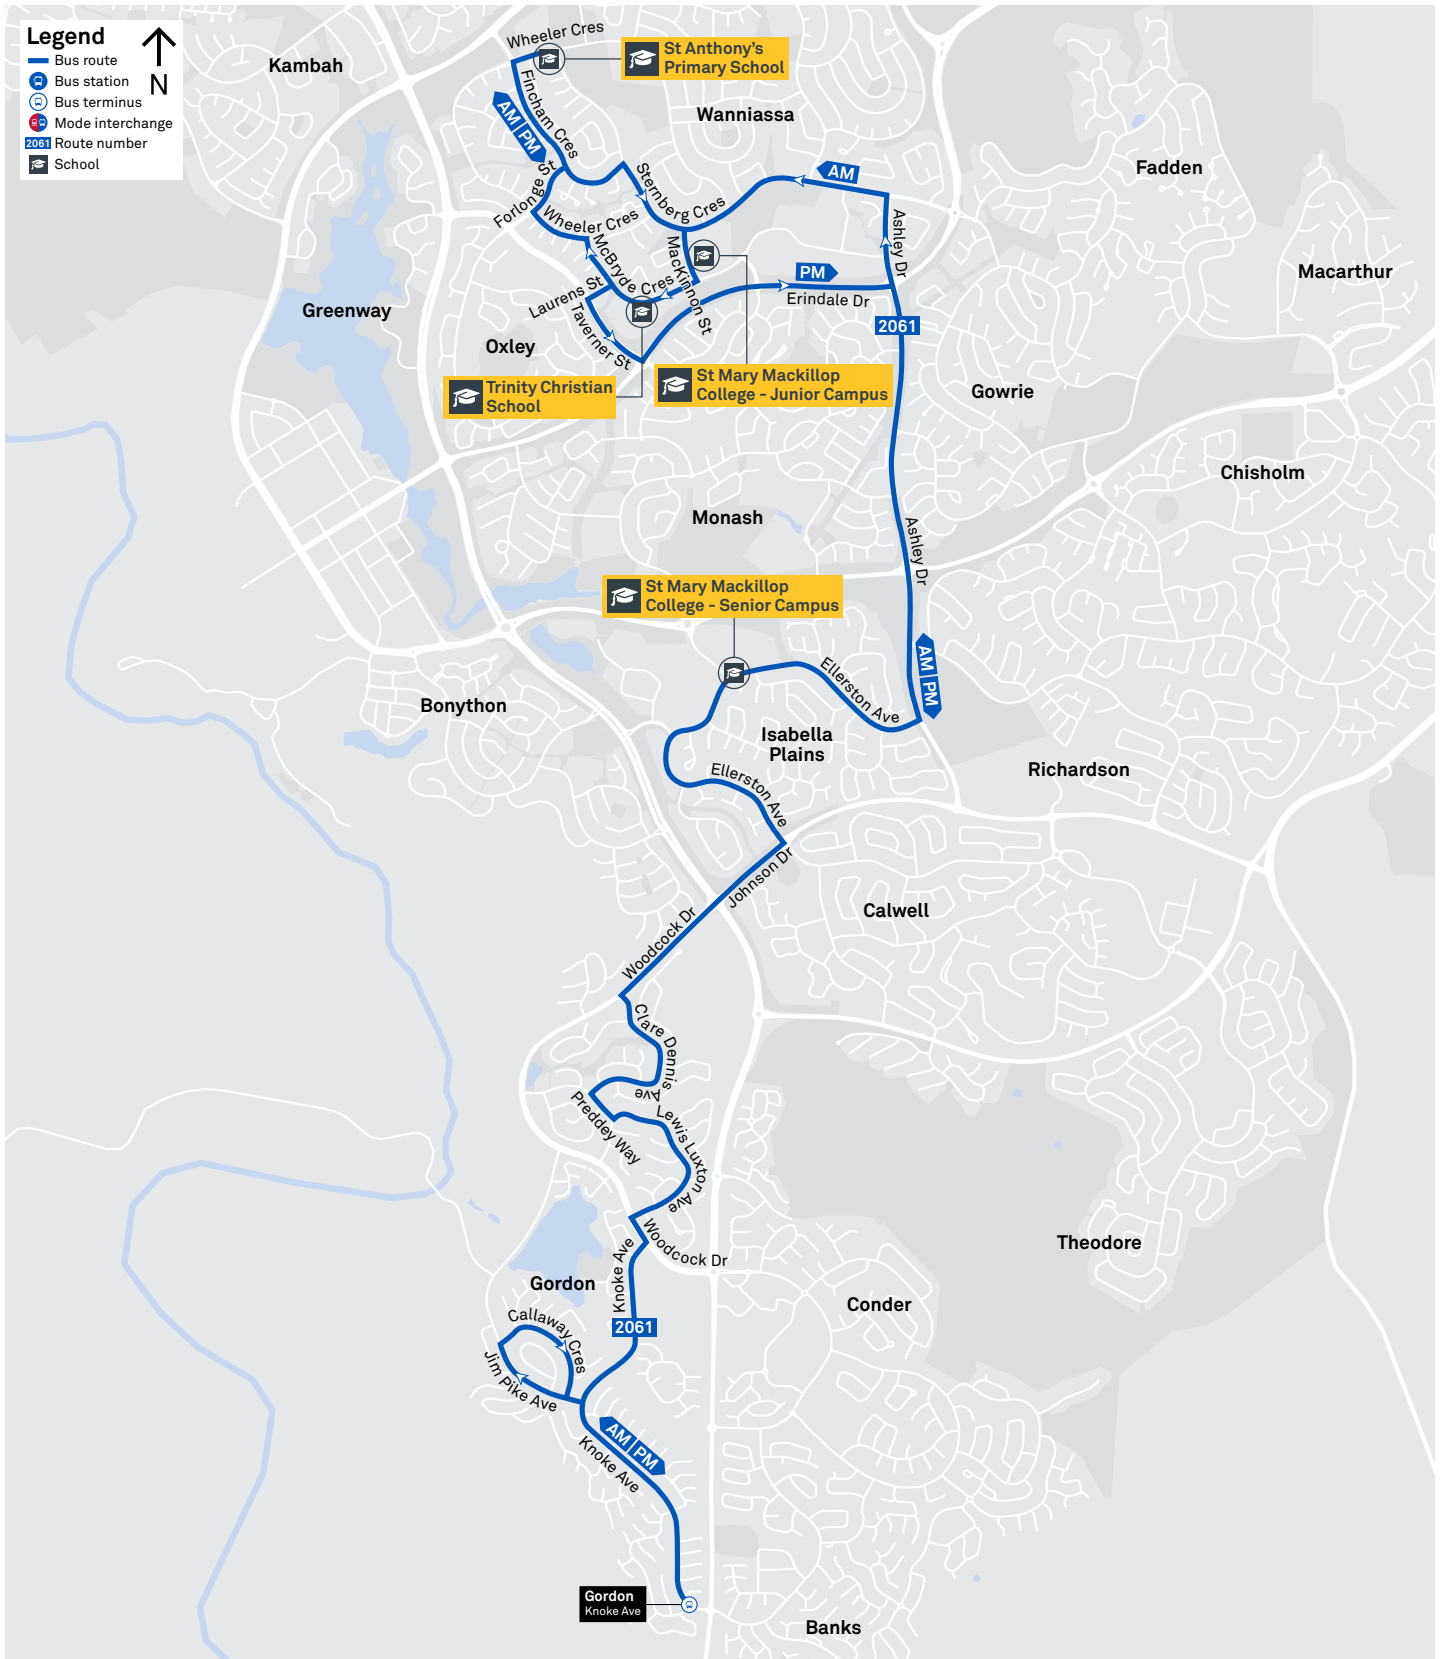

2066 From Theodore

2067 From Bonython

2068 From Calwell

2069 From Calwell

2070 From O'Malley

2071 From Chisholm

2072 From Weston Creek Terminus

2073 From Waramanga

CANBERRA
IS BETTER
CONNECTED

transport.act.gov.au

SCHOOL ROUTE 2060 (AM & PM)

SCHOOL ROUTE 2061 (AM & PM)

SCHOOL ROUTE 2062 (AM & PM)

SCHOOL ROUTE 2063 (AM & PM)

SCHOOL ROUTE 2066 (AM & PM)

CANBERRA
IS BETTER
CONNECTED

transport.act.gov.au

TTC Transport
Canberra

SCHOOL ROUTE 2067 (AM & PM)

CANBERRA
IS BETTER
CONNECTED

transport.act.gov.au

TTC Transport
Canberra

SCHOOL ROUTE 2068 (AM & PM)

SCHOOL ROUTE 2069 (AM & PM)

SCHOOL ROUTE 2070 (AM & PM)

SCHOOL ROUTE 2071 (AM & PM)

SCHOOL ROUTE 2072 (AM & PM)

SCHOOL ROUTE 2073 (AM & PM)

Legend

- Bus route
- Bus station
- Bus terminus
- Mode interchange
- 2073 Route number
- School