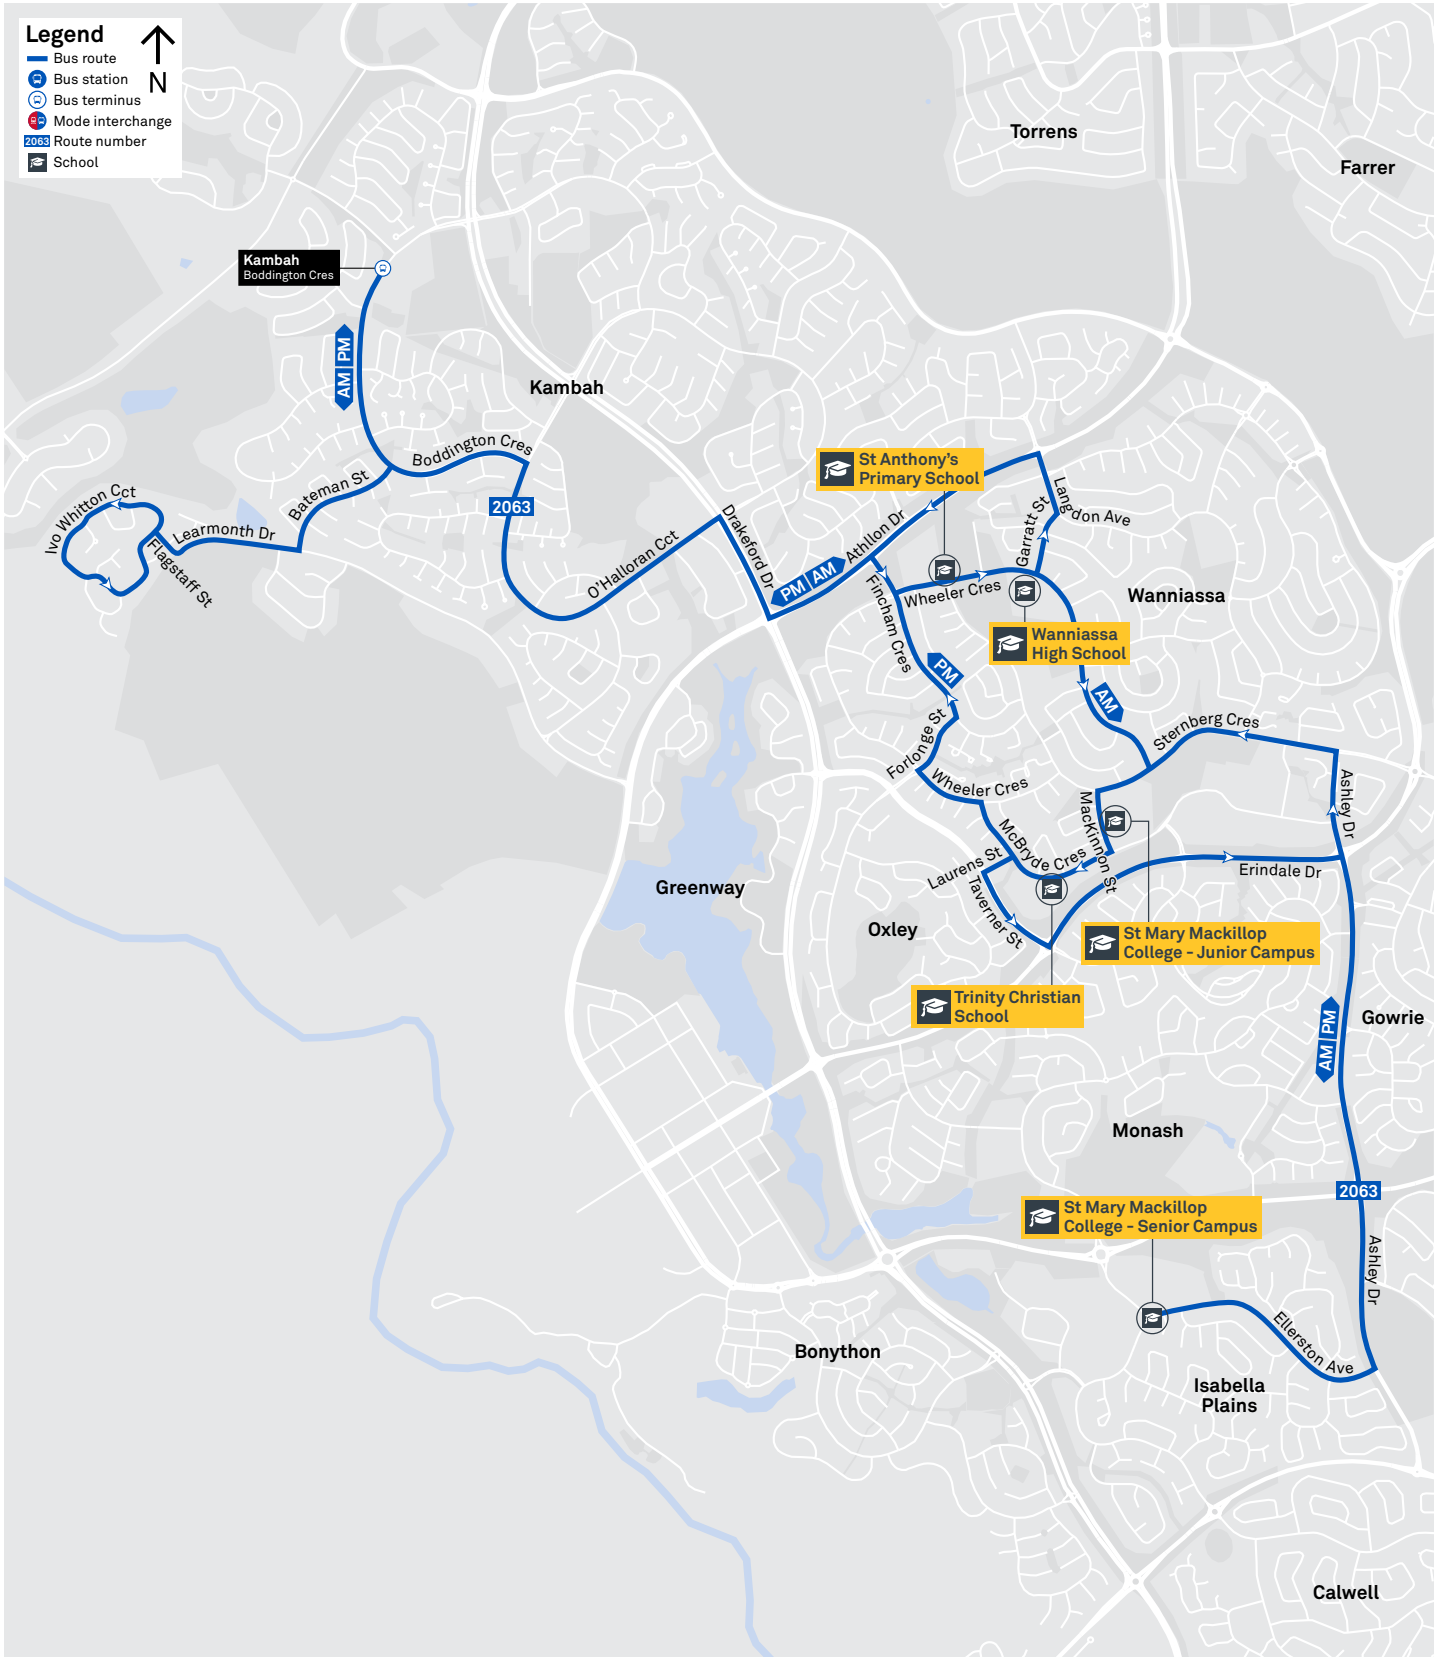

2066 From Theodore

2067 From Bonython

2068 From Calwell

2069 From Calwell

2070 From O'Malley

2071 From Chisholm

2072 From Weston Creek Terminus

2073 From Waramanga

CANBERRA
IS BETTER
CONNECTED

transport.act.gov.au

SCHOOL ROUTE 2060 (AM & PM)

SCHOOL ROUTE 2061 (AM & PM)

SCHOOL ROUTE 2062 (AM & PM)

SCHOOL ROUTE 2063 (AM & PM)

SCHOOL ROUTE 2066 (AM & PM)

CANBERRA
IS BETTER
CONNECTED

transport.act.gov.au

TTC Transport
Canberra

SCHOOL ROUTE 2067 (AM & PM)

CANBERRA
IS BETTER
CONNECTED

transport.act.gov.au

TTC Transport
Canberra

SCHOOL ROUTE 2068 (AM & PM)

SCHOOL ROUTE 2069 (AM & PM)

SCHOOL ROUTE 2070 (AM & PM)

SCHOOL ROUTE 2071 (AM & PM)

SCHOOL ROUTE 2072 (AM & PM)

SCHOOL ROUTE 2073 (AM & PM)

Legend

- Bus route
- Bus station
- Bus terminus
- Mode interchange
- 2073 Route number
- School