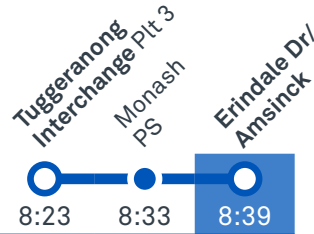

73

From Tuggeranong