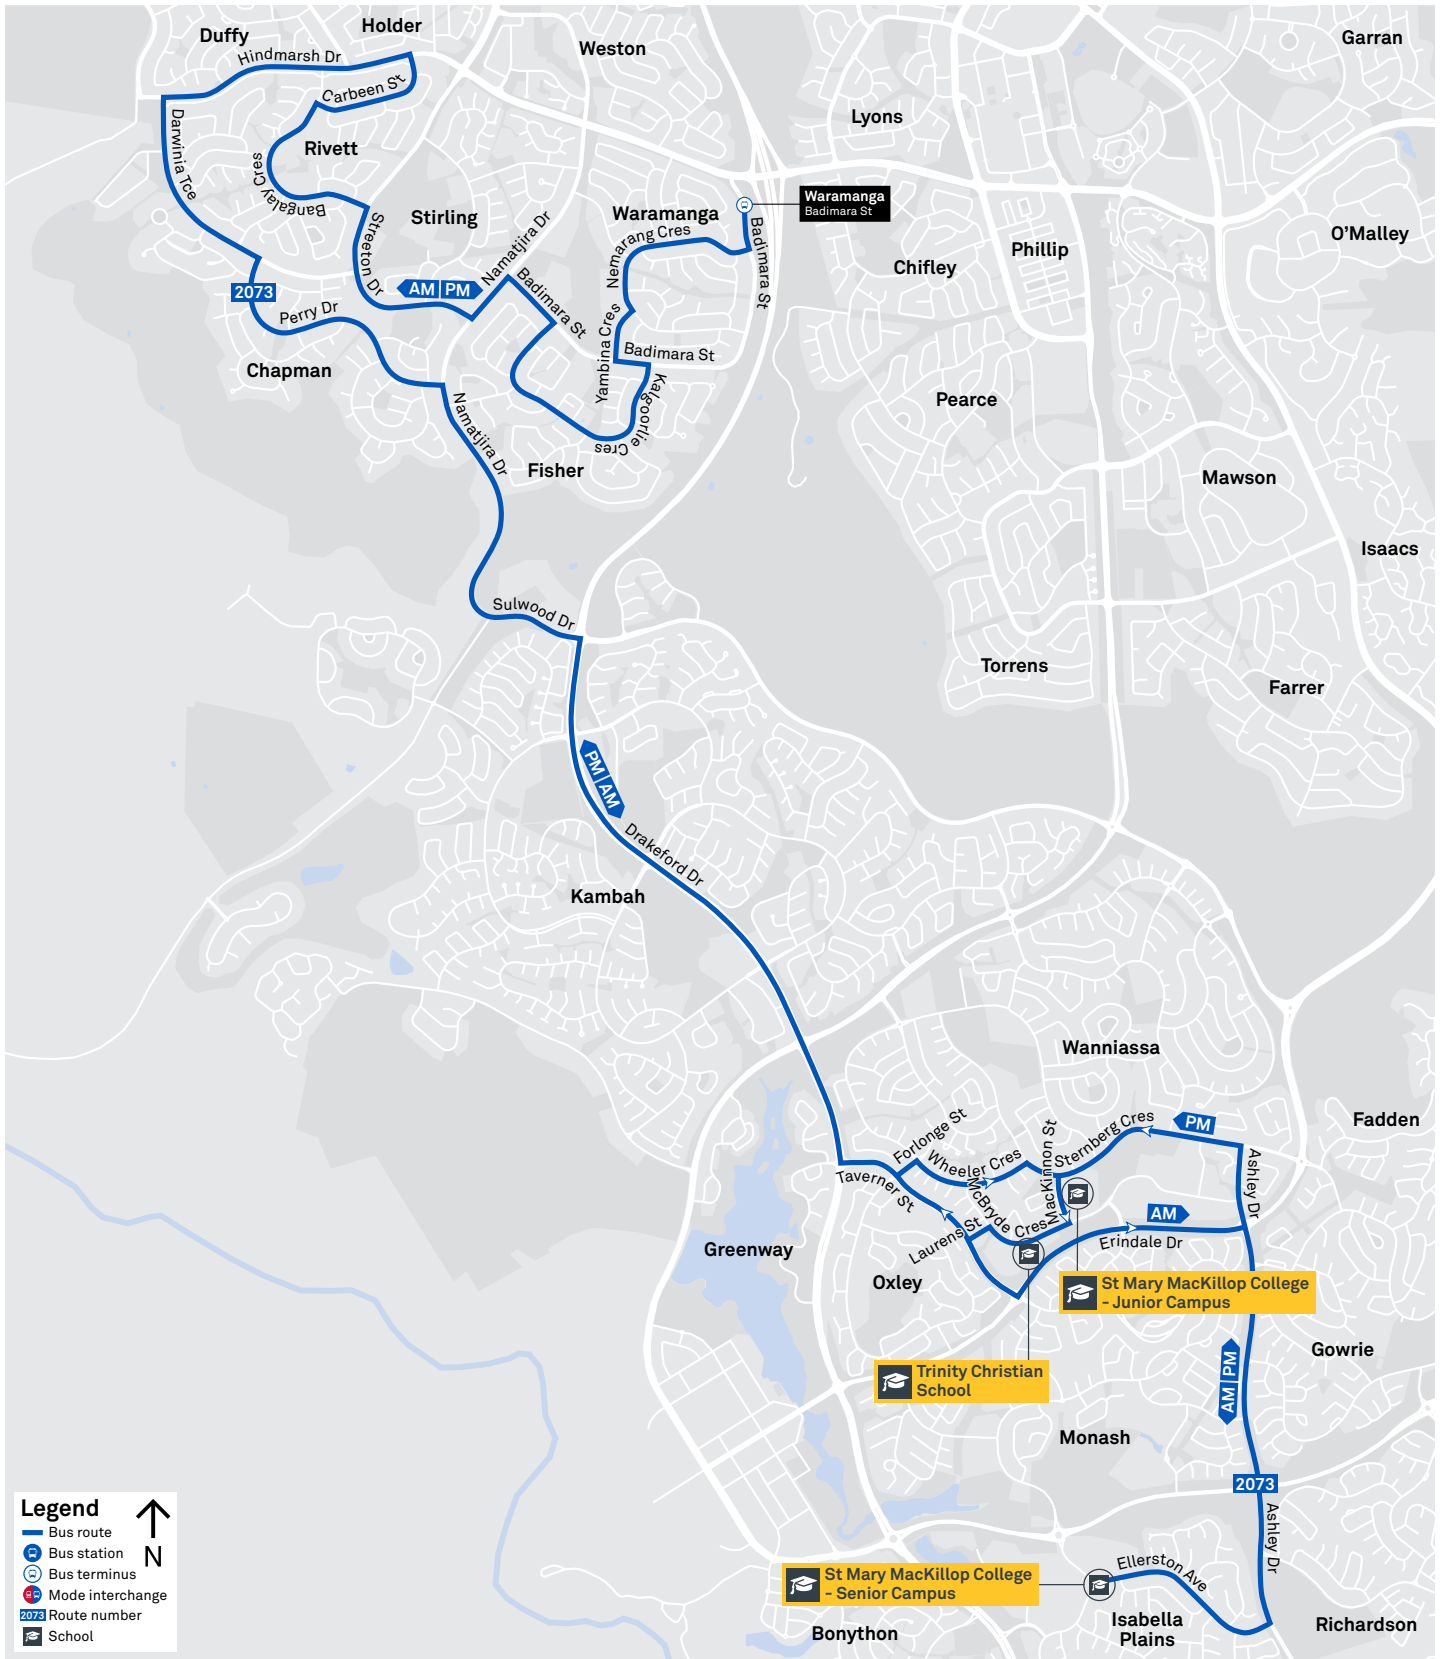

TG19027

CANBERRA
IS BETTER
CONNECTED

transport.act.gov.au

TTC Transport
Canberra

Summary of bus services

Route	AM	PM	Suburbs/Areas Serviced	Other information
72	✓	✓	Tuggeranong Bus Station, Oxley, Wanniassa, Erindale Bus Station, Monash	
73	✓	✓	Tuggeranong Bus Station, Monash, Erindale Bus Station, Wanniassa, Oxley	
76	✓	✓	Tuggeranong Bus Station, Wanniassa, Erindale Bus Station, Gowrie, Macarthur, Chisholm, Richardson, Calwell	
2060	✓	✓	Lanyon Market Place, Conder, Banks	AM 1 trip starts at Conder Primary, 1 trip starts on Tom Roberts. 2 PM trips.
2061	✓	✓	Gordon, Isabella Plains	AM 1 trip starts on Knoke Ave, 1 trip starts on Lewis Luxton Ave. 2 PM trips.
2062	✓	✓	Kambah East, Gleneagles	
2063	✓	✓	Kambah West, Gleneagles	
2066	✓	✓	Theodore, Calwell	
2067	✓	✓	Bonython, Oxley	
2068	✓	✓	Calwell, Richardson, Chisholm, Macarthur, Fadden	
2069	✓	✓	Calwell, Monash, Gowrie	
2070	✓	✓	O'Malley, Isaacs, Farrer, Mawson, Torrens	
2071	✓	✓	Chisholm Centre, Chisholm, Gilmore, Richardson	
2072	✓	✓	Duffy, Holder, Cooleman Court via Namatjira Dr	
2073	✓	✓	Waramanga, Fisher, Stirling, Rivett, Chapman	

2066 From Theodore

2067 From Bonython

2068 From Calwell

2069 From Calwell

2070 From O'Malley

2071 From Chisholm

2072 From Weston Creek Terminus

2073 From Waramanga

transport.act.gov.au

TTC Transport
Canberra

SCHOOL ROUTE 2067 (AM & PM)

CANBERRA
IS BETTER
CONNECTED

transport.act.gov.au

TTC Transport
Canberra

SCHOOL ROUTE 2068 (AM & PM)

SCHOOL ROUTE 2069 (AM & PM)

SCHOOL ROUTE 2070 (AM & PM)

SCHOOL ROUTE 2071 (AM & PM)

SCHOOL ROUTE 2072 (AM & PM)

SCHOOL ROUTE 2073 (AM & PM)

Legend

- Bus route
- Bus station
- Bus terminus
- Mode interchange
- 2073 Route number
- School