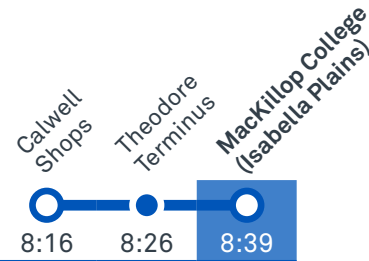

79 From Calwell