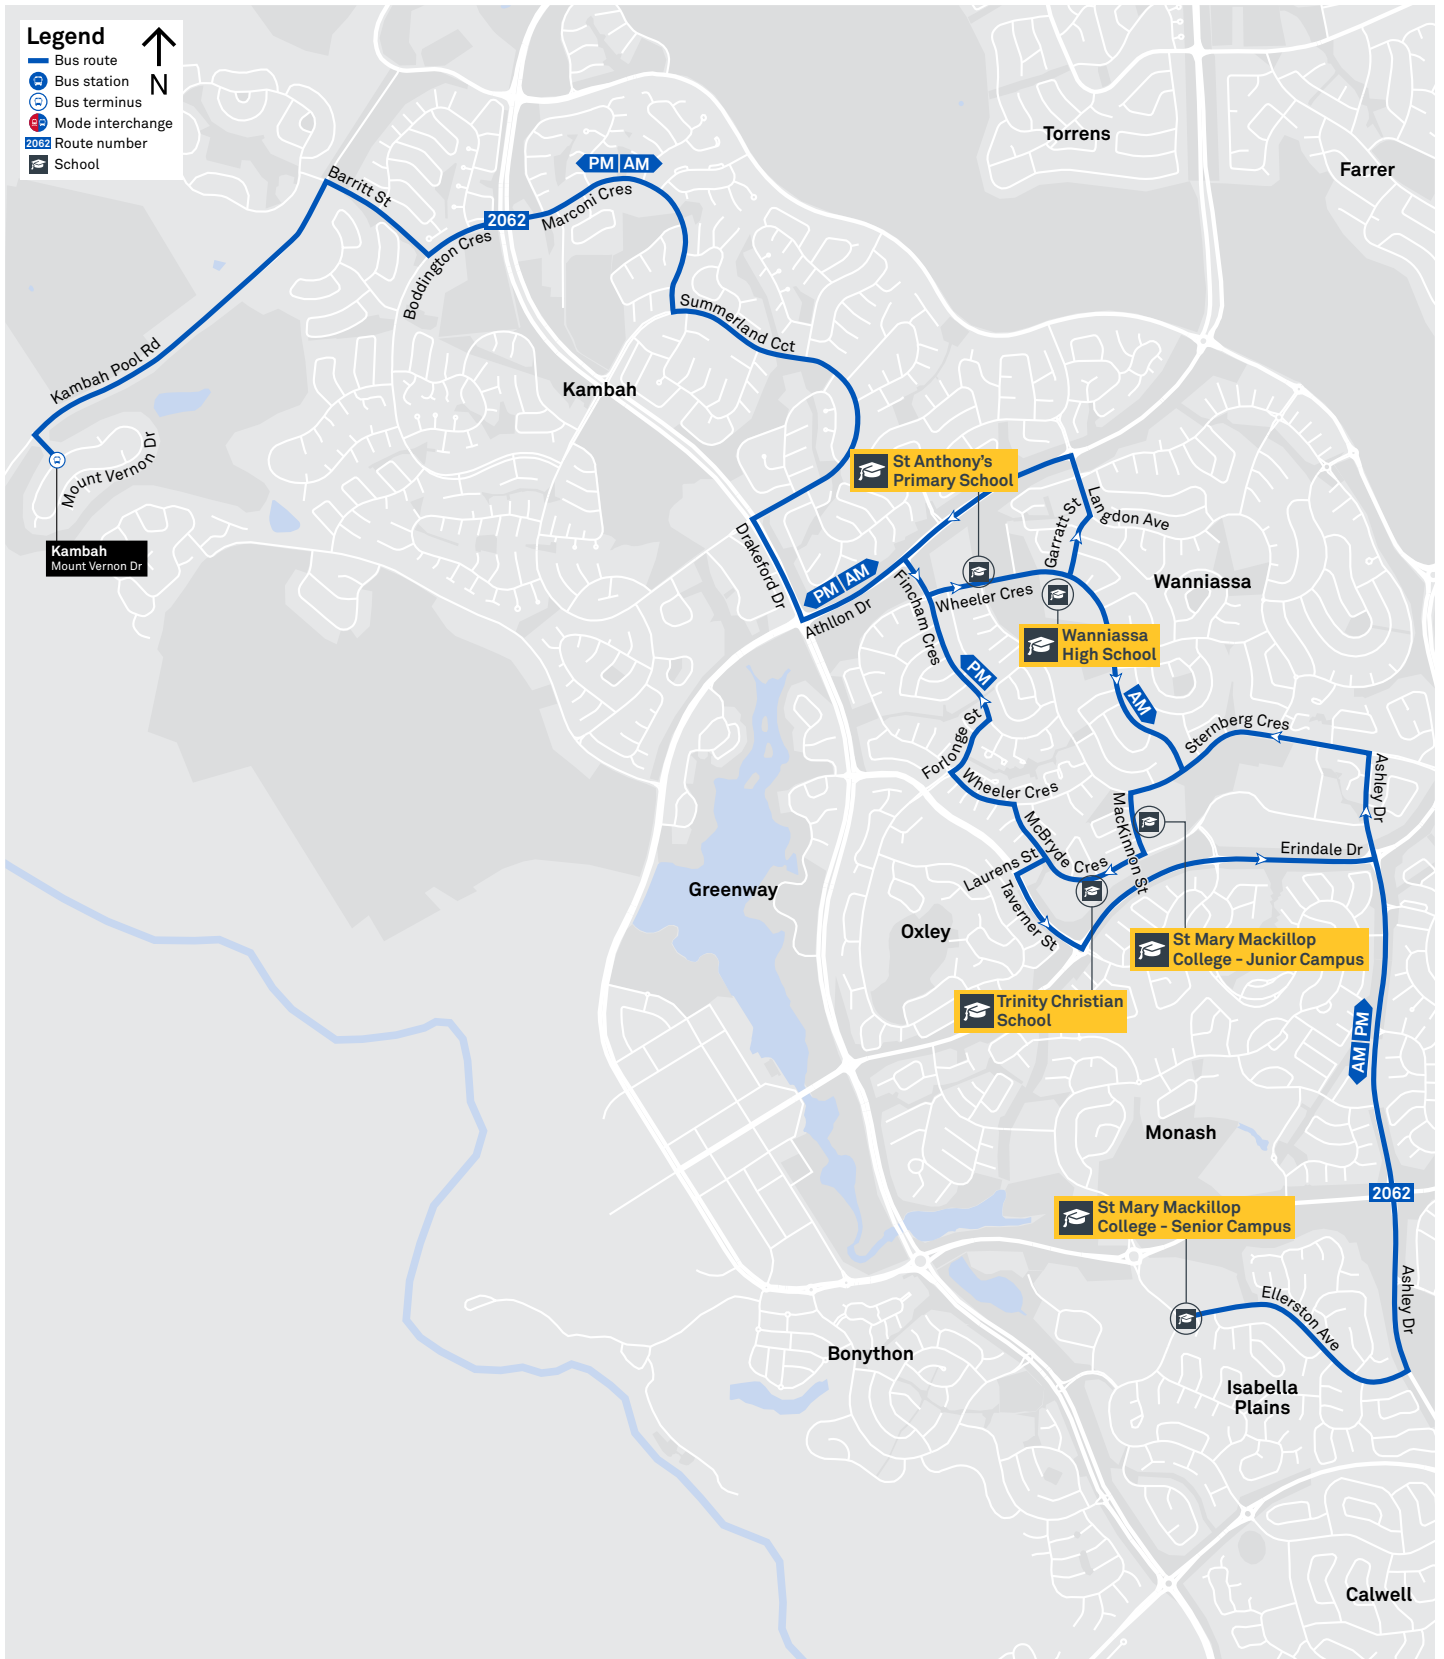

SCHOOL ROUTE 2062 (AM & PM)