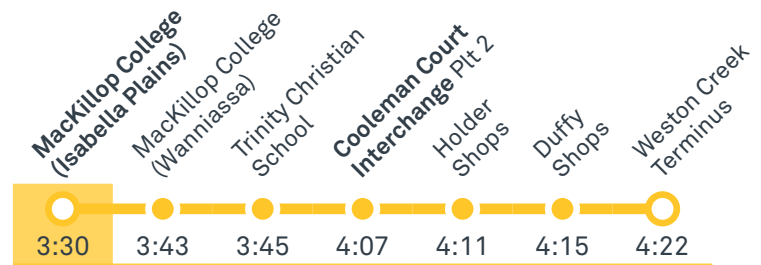

2064 To Lanyon Market Place

2065 To Erindale

2071 To Chisholm

2072 To Weston Creek Terminus

2073 To Waramanga

TG19027

CANBERRA IS BETTER CONNECTED

transport.act.gov.au

TTC Transport Canberra

TUGGERANONG TO CHISHOLM via Bonython and Isabella Plains

78

ROUTE MAP

- Bus route
- Bus station
- Mode interchange
- Educational institution
- Hospital
- Bicycle lockers
- Bicycle rails
- Bicycle cage
- Bus terminus
- 78 Route number
- Shopping centre
- Bicycle
- Park and Ride