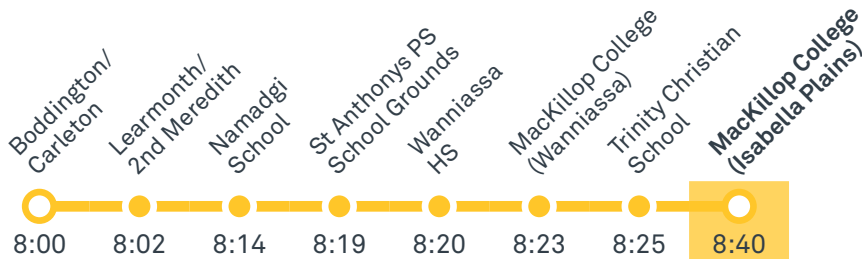

2063 From Kambah

TG19027

CANBERRA IS BETTER CONNECTED

transport.act.gov.au

TTC Transport Canberra