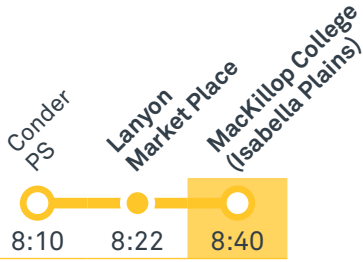

CANBERRA IS BETTER CONNECTED

transport.act.gov.au

TTC Transport Canberra

ST MARY MACKILLOP COLLEGE (ISABELLA CAMPUS)

Plan your trip with the TC Journey planner! Visit transport.act.gov.au for details

2064 From Conder

2065 From Erindale

2071 From Chisholm

2072 From Weston Creek Terminus

2073 From Waramanga

TG19027

CANBERRA IS BETTER CONNECTED

transport.act.gov.au

TTC Transport Canberra