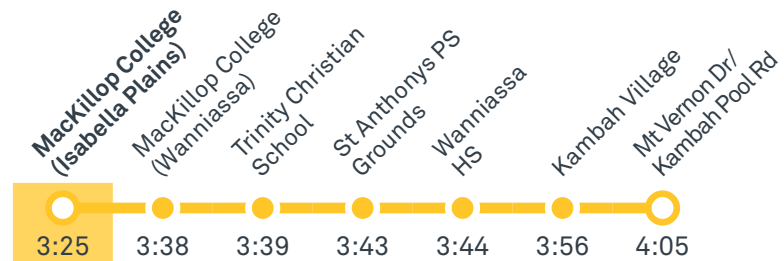

78 To Tuggeranong

78 To Chisholm

79 To Calwell

79 To Tuggeranong

Afternoon school services

2061 To Gordon

2062 To Kambah

2063 To Kambah

TG19027

CANBERRA
IS BETTER
CONNECTED

transport.act.gov.au

TTC Transport
Canberra

ST MARY MACKILLOP COLLEGE (ISABELLA CAMPUS)

Plan your trip with the TC Journey planner! Visit transport.act.gov.au for details

2064 To Lanyon Market Place

2065 To Erindale

2071 To Chisholm

2072 To Weston Creek Terminus

2073 To Waramanga

TG19027

CANBERRA IS BETTER CONNECTED

transport.act.gov.au