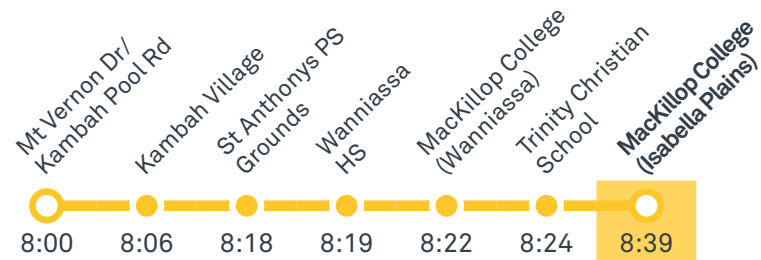

78 From Tuggeranong

79 From Tuggeranong

79 From Calwell

Morning school services

2061 From Gordon

2062 From Kambah

2063 From Kambah

TG19027

2065 From Erindale

2071 From Chisholm

2072 From Weston Creek Terminus

2073 From Waramanga

TG19027

CANBERRA IS BETTER CONNECTED

transport.act.gov.au

TTC Transport Canberra