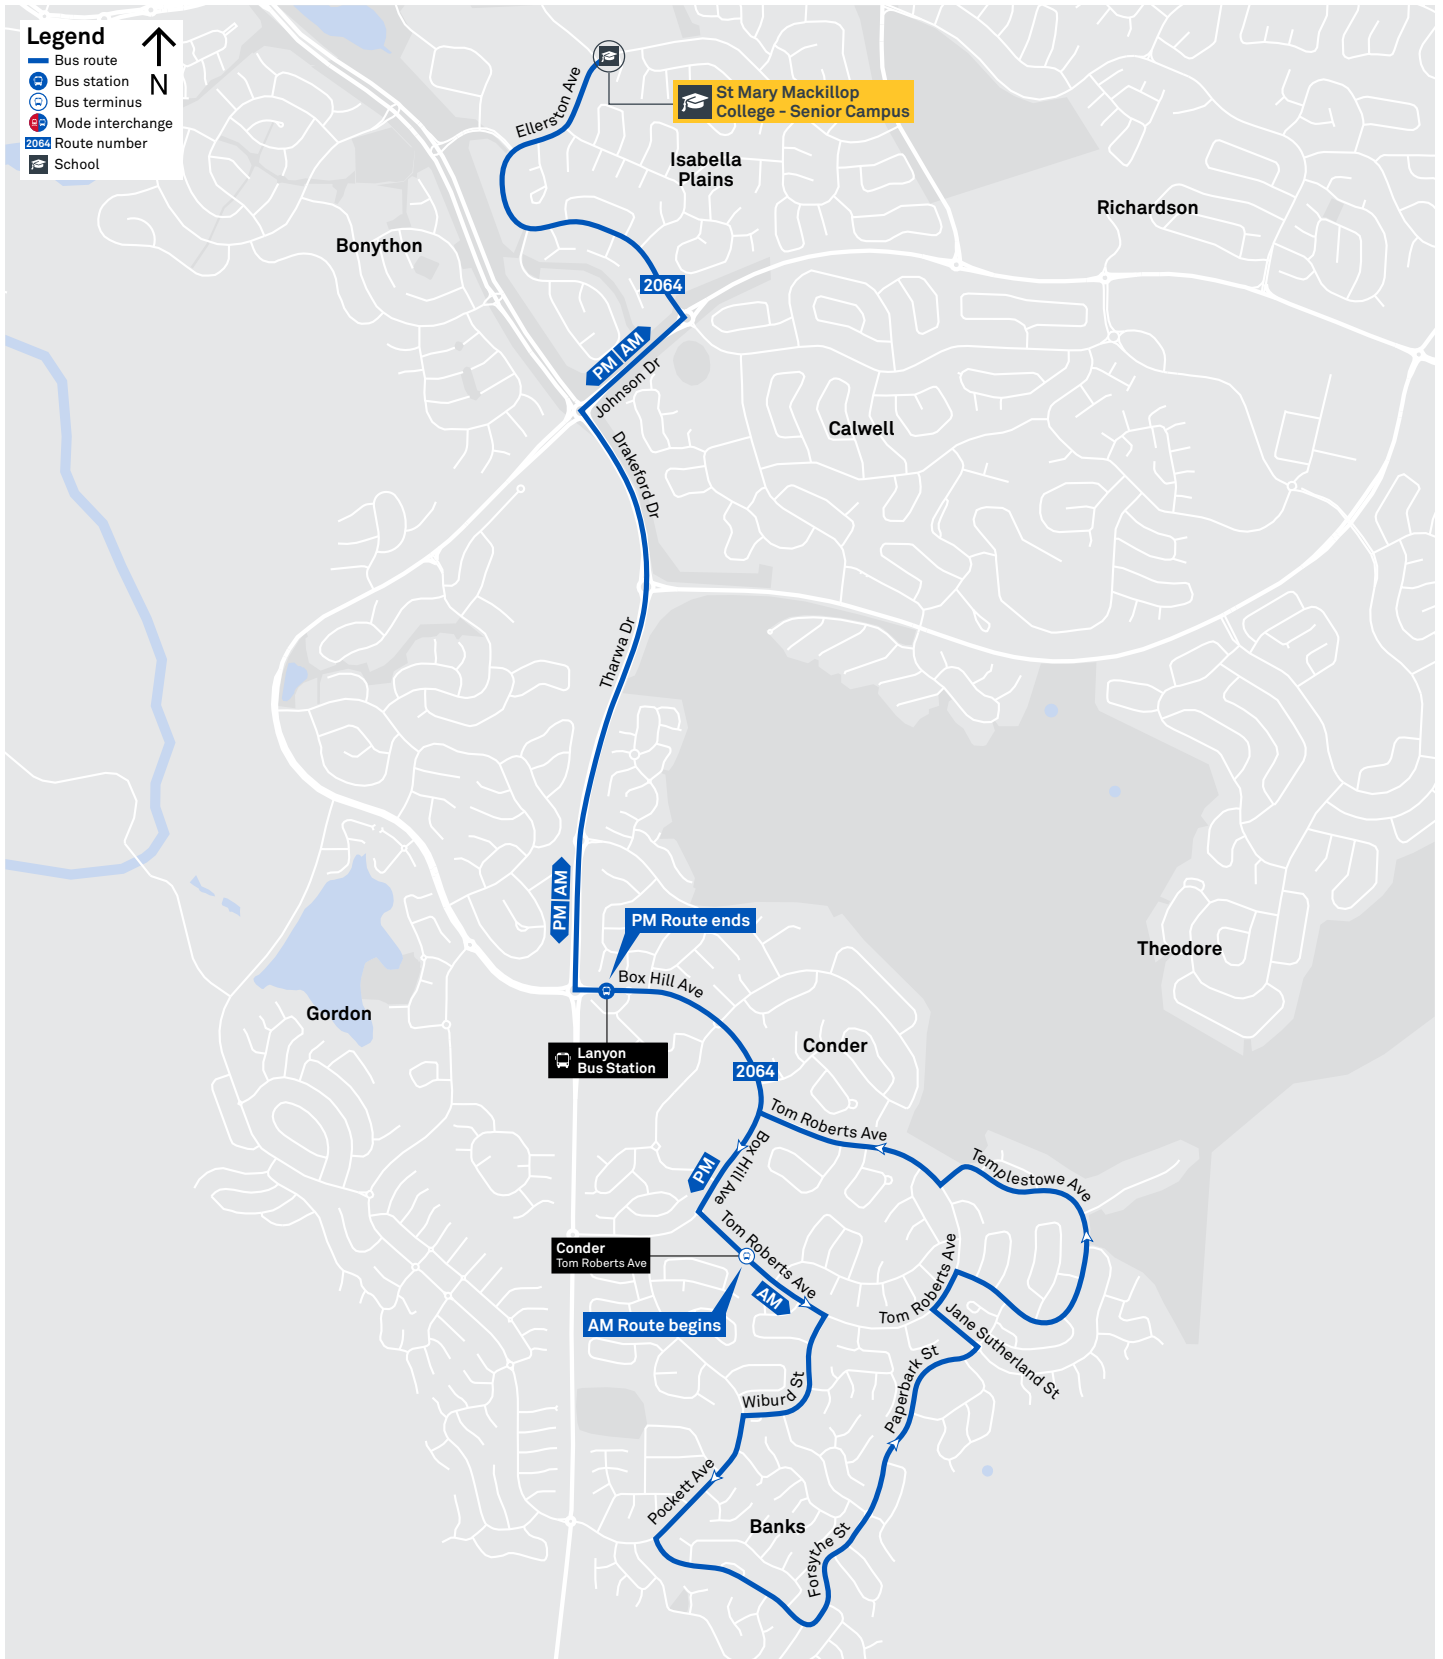

SCHOOL ROUTE 2064 (AM & PM)