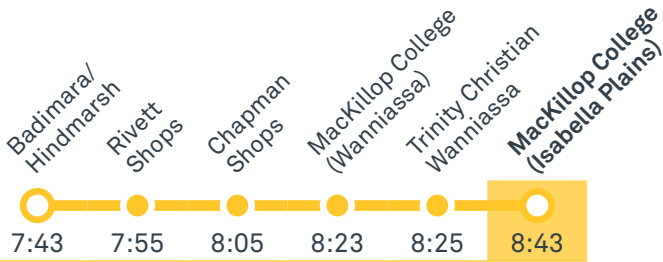

2065 From Erindale

2071 From Chisholm

2072 From Weston Creek Terminus

2073 From Waramanga

TG19027

CANBERRA IS BETTER CONNECTED

transport.act.gov.au

TTC Transport Canberra

ST MARY MACKILLOP COLLEGE (ISABELLA CAMPUS)

Plan your trip with the TC Journey planner! Visit transport.act.gov.au for details

Afternoon regular services

Other times available. Visit transport.act.gov.au