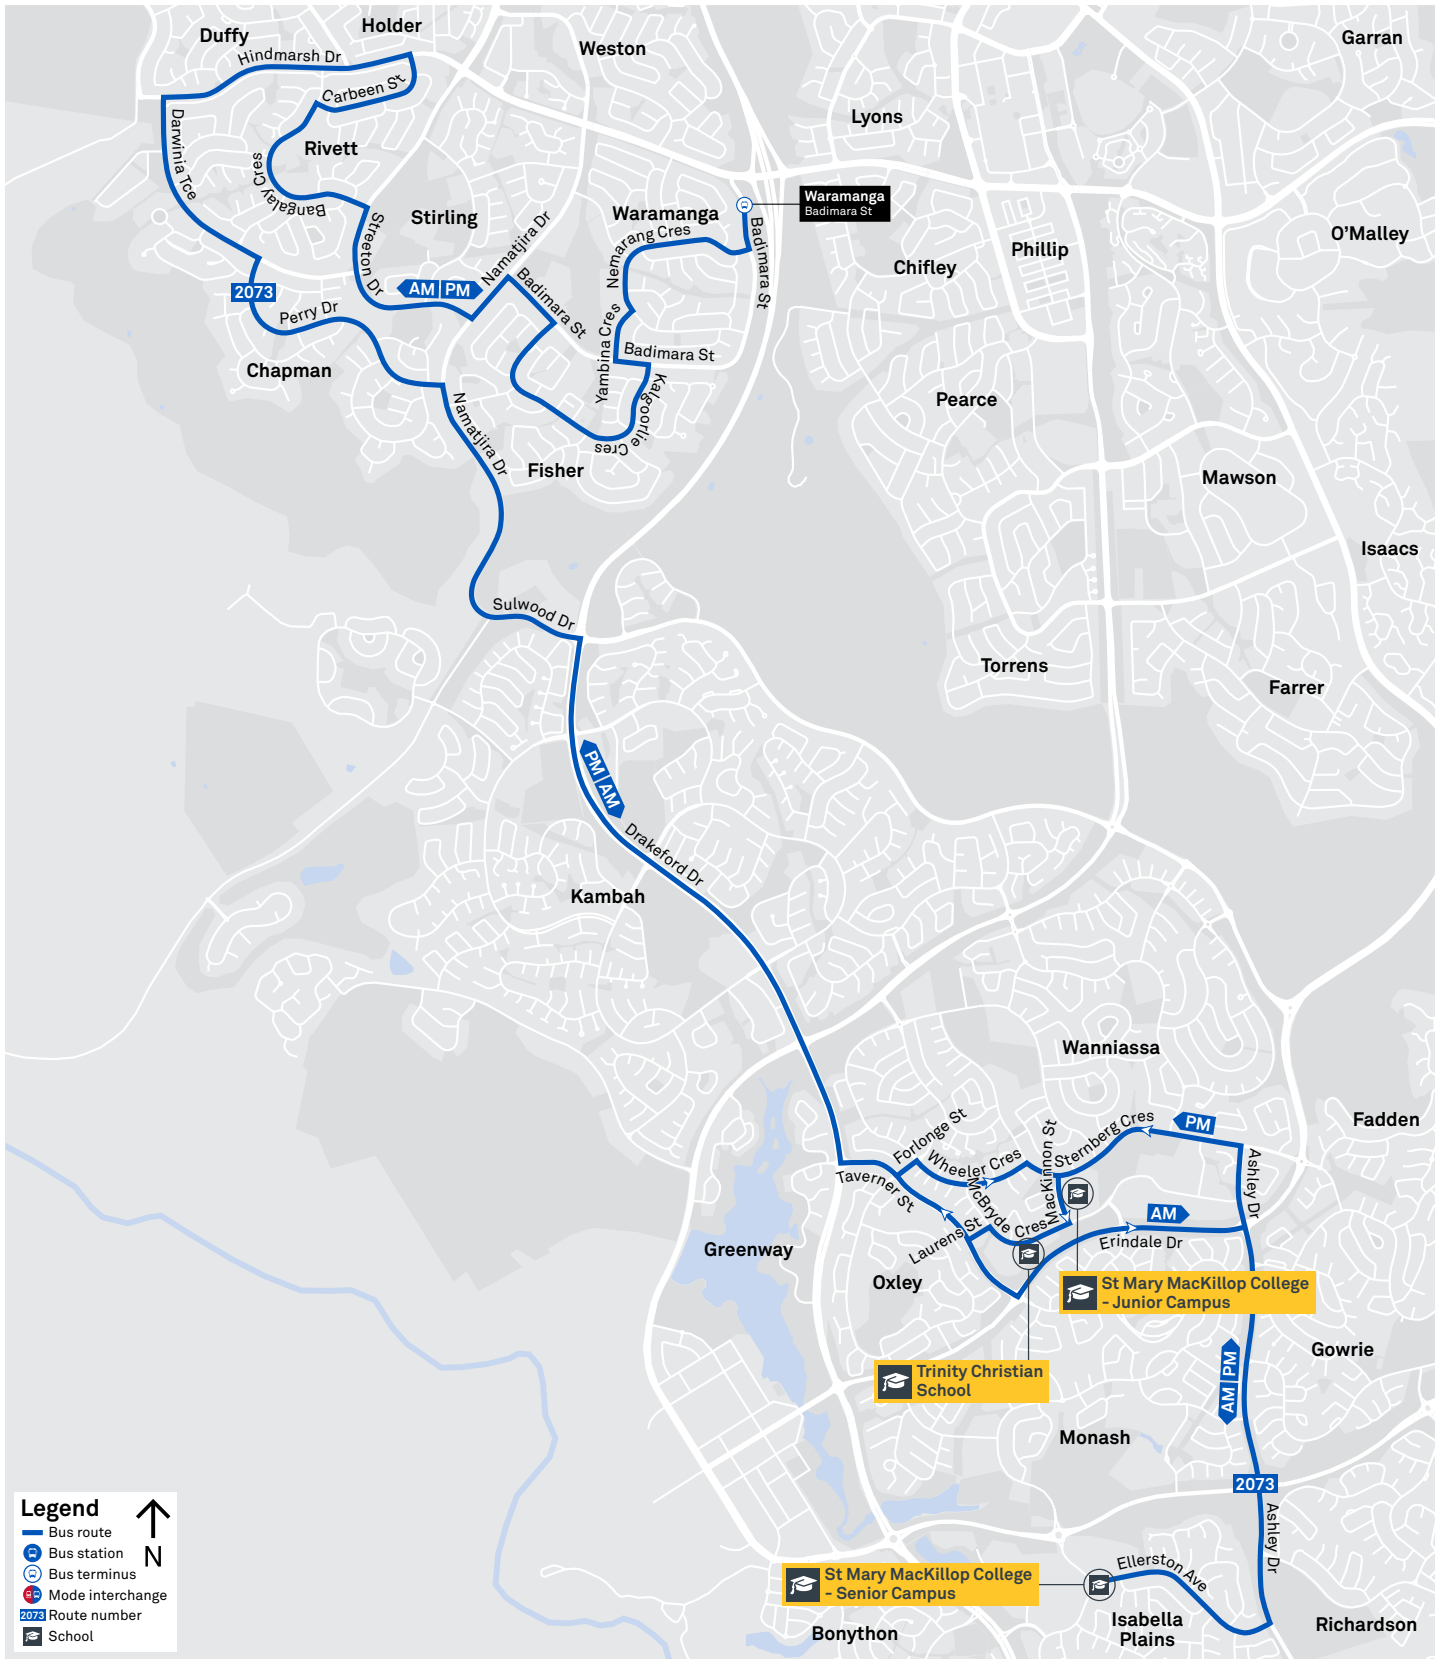

CANBERRA
IS BETTER
CONNECTED

transport.act.gov.au

ACT
Government

Transport
Canberra

TG19027

Summary of bus services

Route	AM	PM	Suburbs/Areas Served	Other information
78	✓	✓	Tuggeranong Bus Station, Greenway, Bonython, Isabella Plains, Richardson, Chisholm	
79	✓	✓	Tuggeranong Bus Station, Greenway, Isabella Plains, Theodore, Calwell	
2061	✓	✓	Gordon, Isabella Plains	1 AM trip starts on Knoke Ave. 1 AM trip starts on Lewis Luxton Ave. 2 PM trips.
2062	✓	✓	Kambah East, Gleneagles	
2063	✓	✓	Kambah West, Gleneagles	
2064	✓	✓	Banks, Lanyon Market Place, Conder	
2065	✓	✓	Erindale Bus Station, Wanniassa, Oxley, Monash	
2071	✓	✓	Chisholm Centre, Chisholm, Gilmore, Richardson	
2072	✓	✓	Duffy, Holder, Cooleman Court via Namatjira Dr	
2073	✓	✓	Waramanga, Fisher, Stirling, Rivett, Chapman	

2064 To Lanyon Market Place

2065 To Erindale

2071 To Chisholm

2072 To Weston Creek Terminus

2073 To Waramanga

TG19027

CANBERRA IS BETTER CONNECTED

transport.act.gov.au

SCHOOL ROUTE 2065 (AM & PM)

CANBERRA
IS BETTER
CONNECTED

transport.act.gov.au

TTC Transport
Canberra

SCHOOL ROUTE 2071 (AM & PM)

CANBERRA IS BETTER CONNECTED

transport.act.gov.au

TTC Transport Canberra

SCHOOL ROUTE 2072 (AM & PM)

SCHOOL ROUTE 2073 (AM & PM)

Legend

- Bus route
- Bus station
- Bus terminus
- Mode interchange
- 2073 Route number
- School

↑ N

CANBERRA IS BETTER CONNECTED

transport.act.gov.au

TCC Transport Canberra