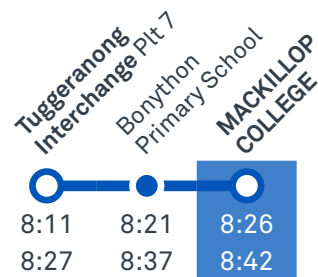

78 From Tuggeranong