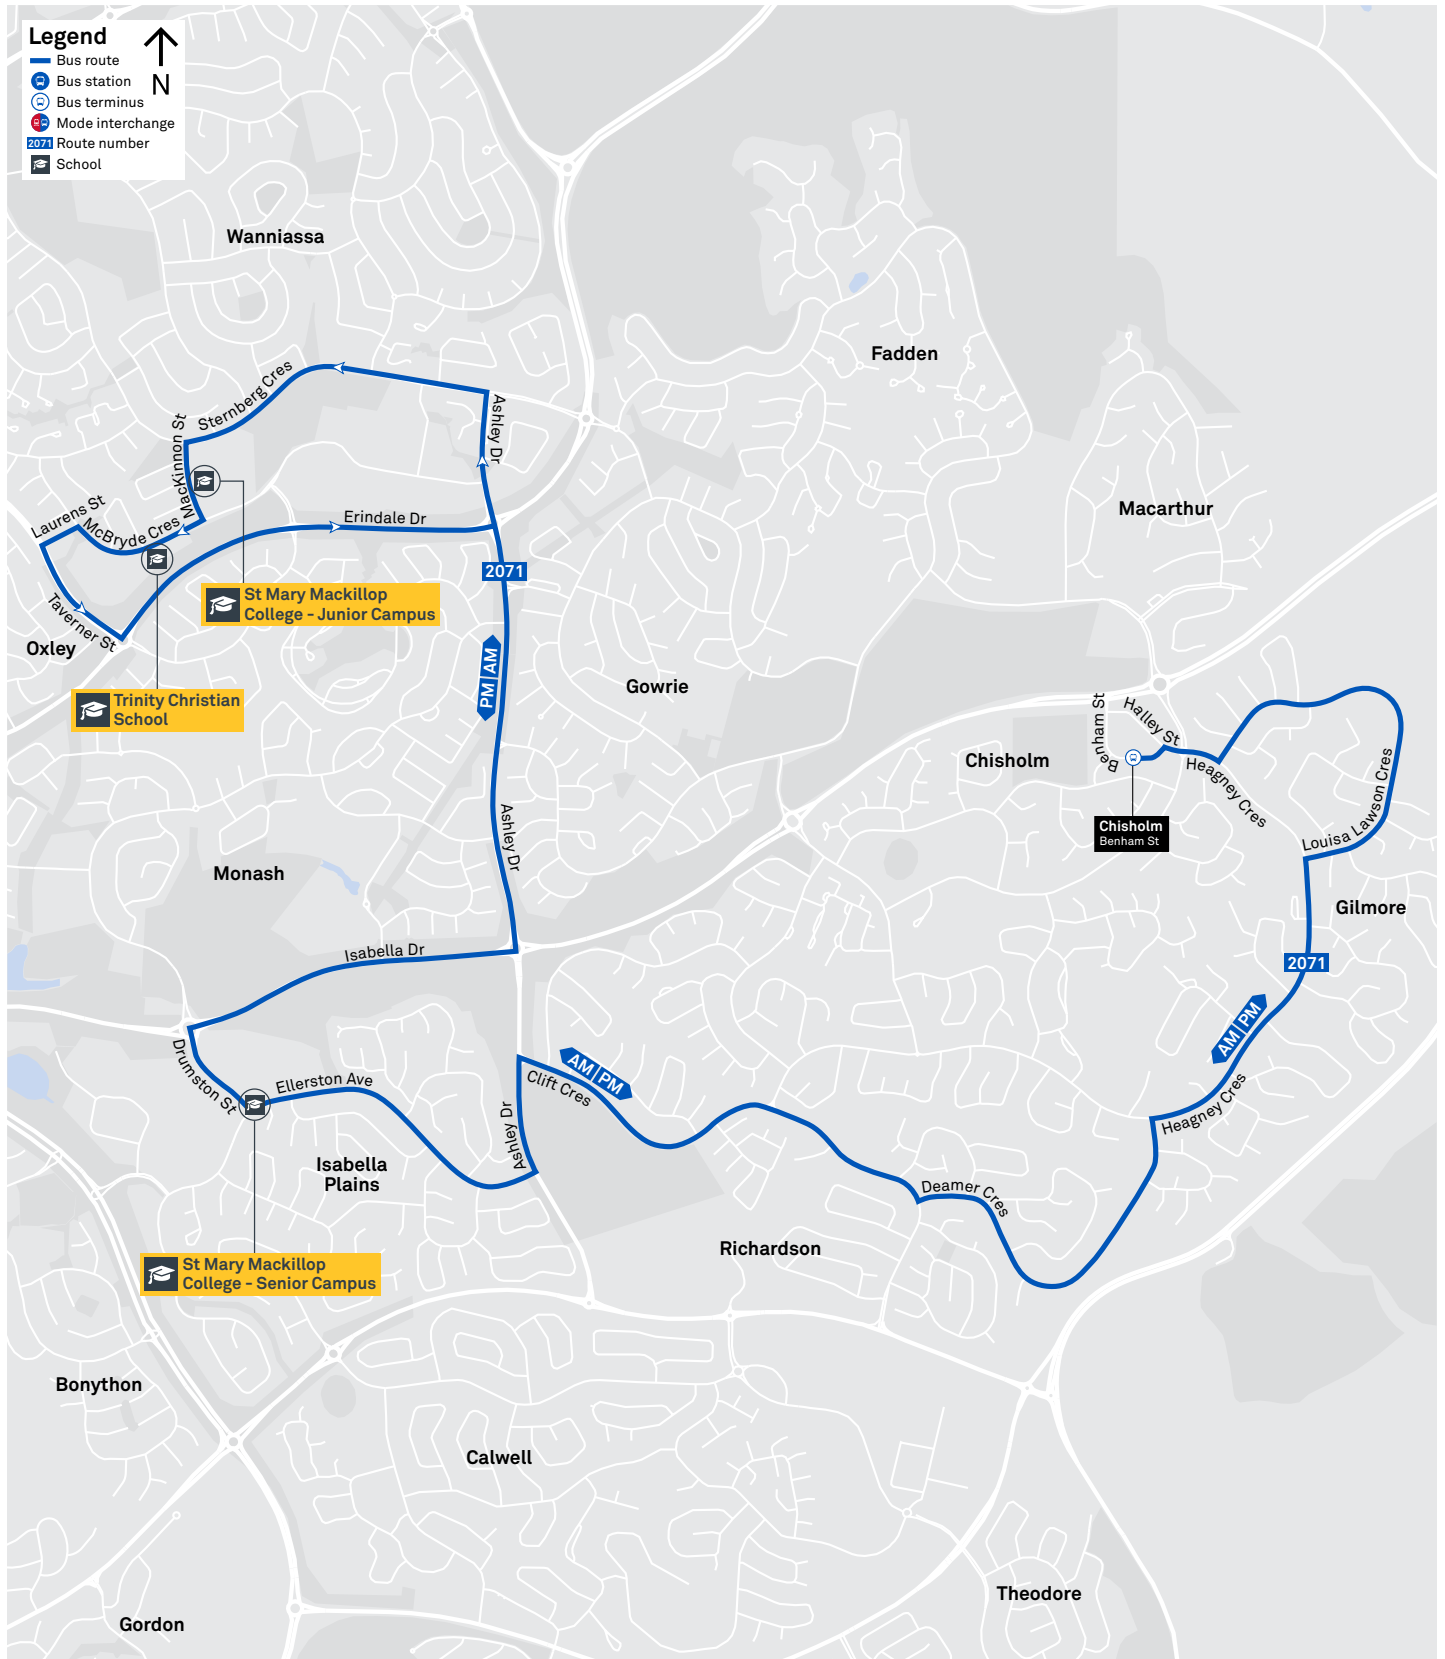

2064 To Lanyon Market Place

2065 To Erindale

2071 To Chisholm

2072 To Weston Creek Terminus

2073 To Waramanga

TG19027

CANBERRA IS BETTER CONNECTED

transport.act.gov.au

CANBERRA
IS BETTER
CONNECTED

transport.act.gov.au

ACT
Government

Transport
Canberra

CALWELL TO TUGGERANONG

via Theodore and Isabella Plains

ROUTE MAP

- Bus route
- Bus station
- Mode interchange
- Educational institution
- Hospital
- Bicycle lockers
- R4 RAPID route
- Bus terminus
- 79 Route number
- Shopping centre
- Bicycle rails
- Bicycle cage
- Park and Ride

SCHOOL ROUTE 2065 (AM & PM)

CANBERRA
IS BETTER
CONNECTED

transport.act.gov.au

TTC Transport
Canberra

SCHOOL ROUTE 2071 (AM & PM)

CANBERRA IS BETTER CONNECTED

transport.act.gov.au

TTC Transport Canberra

SCHOOL ROUTE 2072 (AM & PM)

SCHOOL ROUTE 2073 (AM & PM)

Legend

- Bus route
- Bus station
- Bus terminus
- Mode interchange
- 2073 Route number
- School

↑ N

CANBERRA IS BETTER CONNECTED

transport.act.gov.au

TCC Transport Canberra