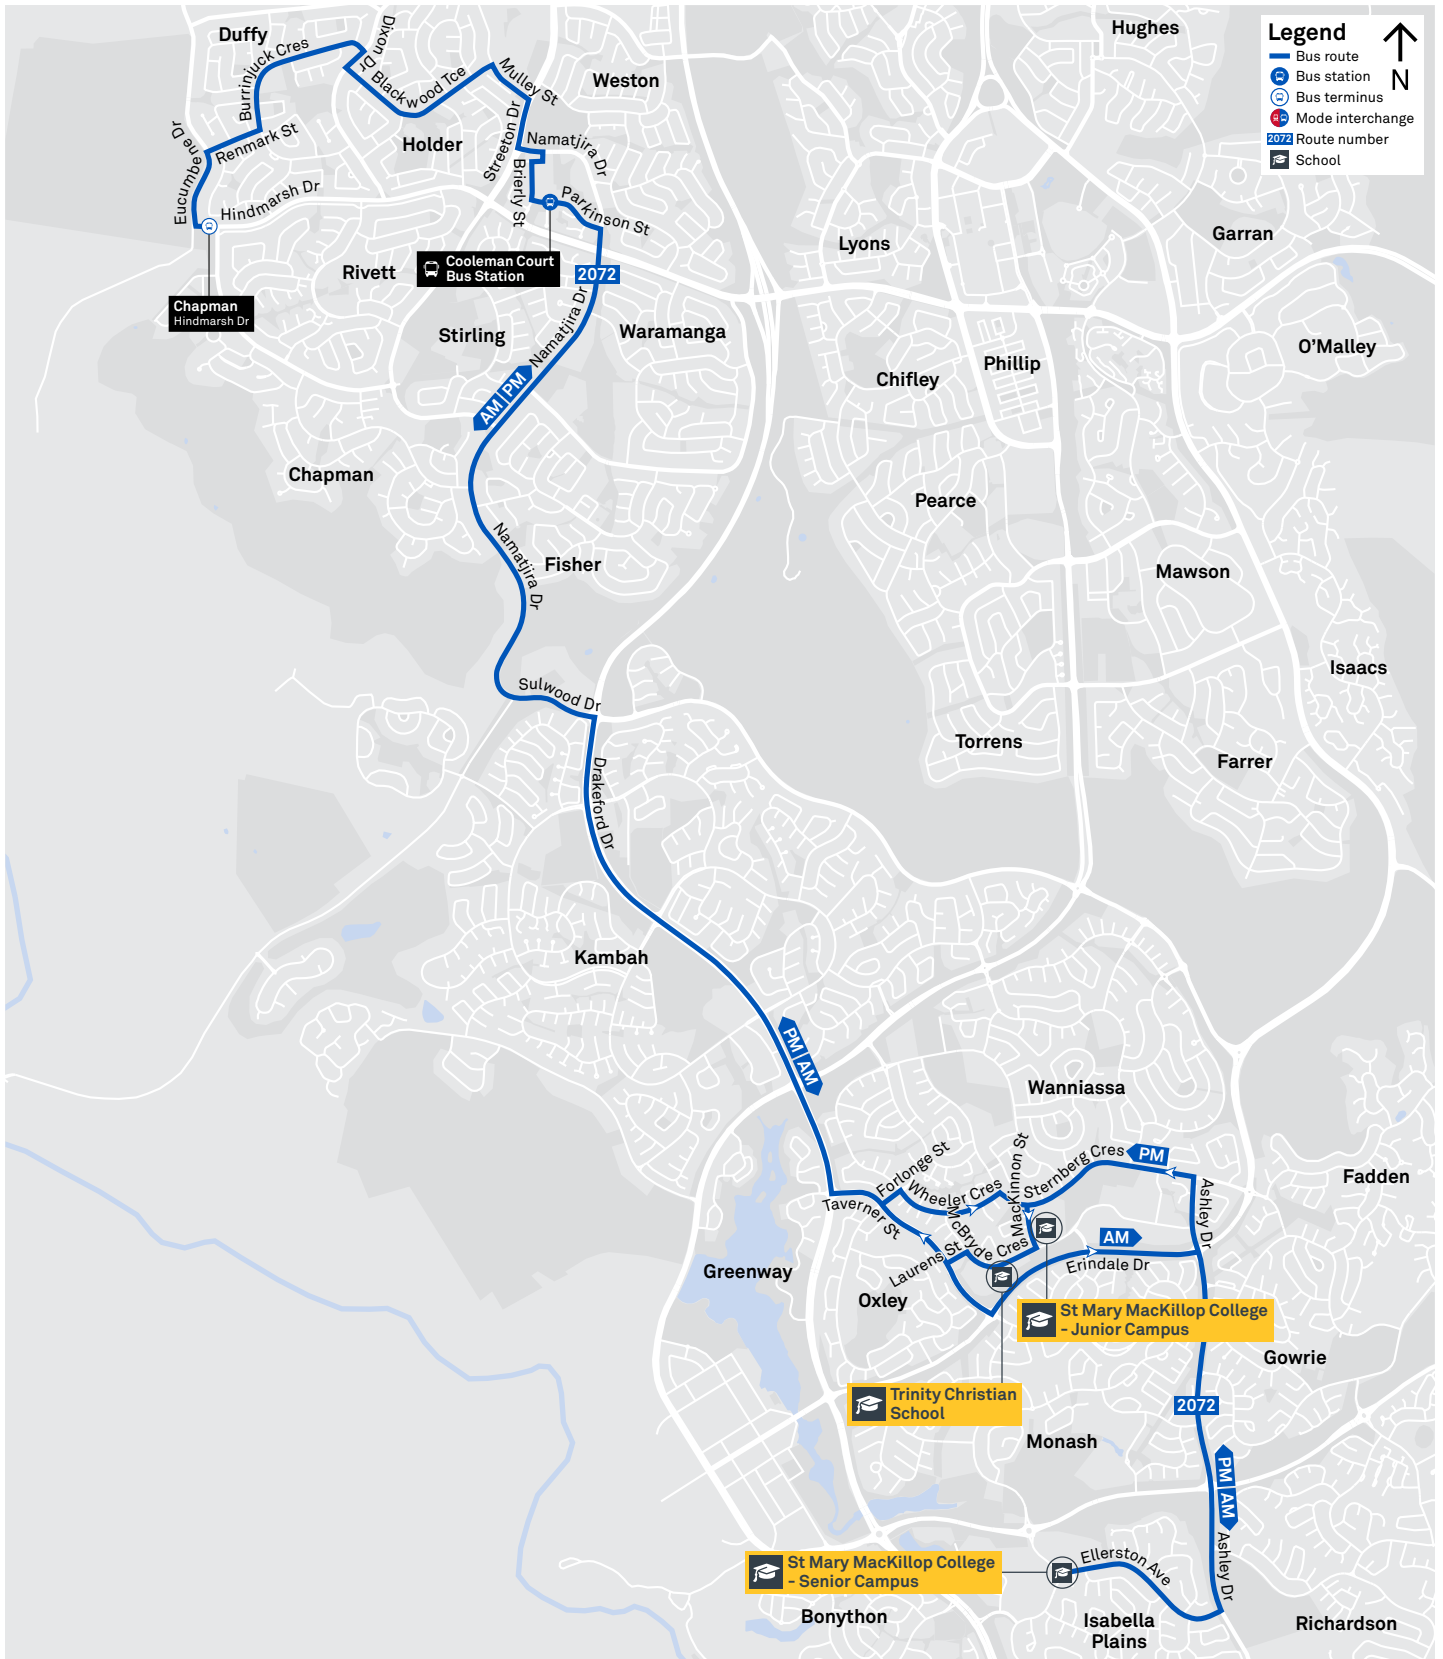

CANBERRA
IS BETTER
CONNECTED

transport.act.gov.au

ACT
Government

Transport
Canberra

TG19027

Summary of bus services

Route	AM	PM	Suburbs/Areas Served	Other information
78	✓	✓	Tuggeranong Bus Station, Greenway, Bonython, Isabella Plains, Richardson, Chisholm	
79	✓	✓	Tuggeranong Bus Station, Greenway, Isabella Plains, Theodore, Calwell	
2061	✓	✓	Gordon, Isabella Plains	1 AM trip starts on Knoke Ave. 1 AM trip starts on Lewis Luxton Ave. 2 PM trips.
2062	✓	✓	Kambah East, Gleneagles	
2063	✓	✓	Kambah West, Gleneagles	
2064	✓	✓	Banks, Lanyon Market Place, Conder	
2065	✓	✓	Erindale Bus Station, Wanniassa, Oxley, Monash	
2071	✓	✓	Chisholm Centre, Chisholm, Gilmore, Richardson	
2072	✓	✓	Duffy, Holder, Cooleman Court via Namatjira Dr	
2073	✓	✓	Waramanga, Fisher, Stirling, Rivett, Chapman	

2064 To Lanyon Market Place

2065 To Erindale

2071 To Chisholm

2072 To Weston Creek Terminus

2073 To Waramanga

TG19027

CANBERRA IS BETTER CONNECTED

transport.act.gov.au

SCHOOL ROUTE 2065 (AM & PM)

CANBERRA
IS BETTER
CONNECTED

transport.act.gov.au

TTC Transport
Canberra

SCHOOL ROUTE 2071 (AM & PM)

CANBERRA IS BETTER CONNECTED

transport.act.gov.au

TTC Transport Canberra

SCHOOL ROUTE 2072 (AM & PM)

SCHOOL ROUTE 2073 (AM & PM)

Legend

- Bus route
- Bus station
- Bus terminus
- Mode interchange
- 2073 Route number
- School

↑ N

CANBERRA IS BETTER CONNECTED

transport.act.gov.au

TCC Transport Canberra