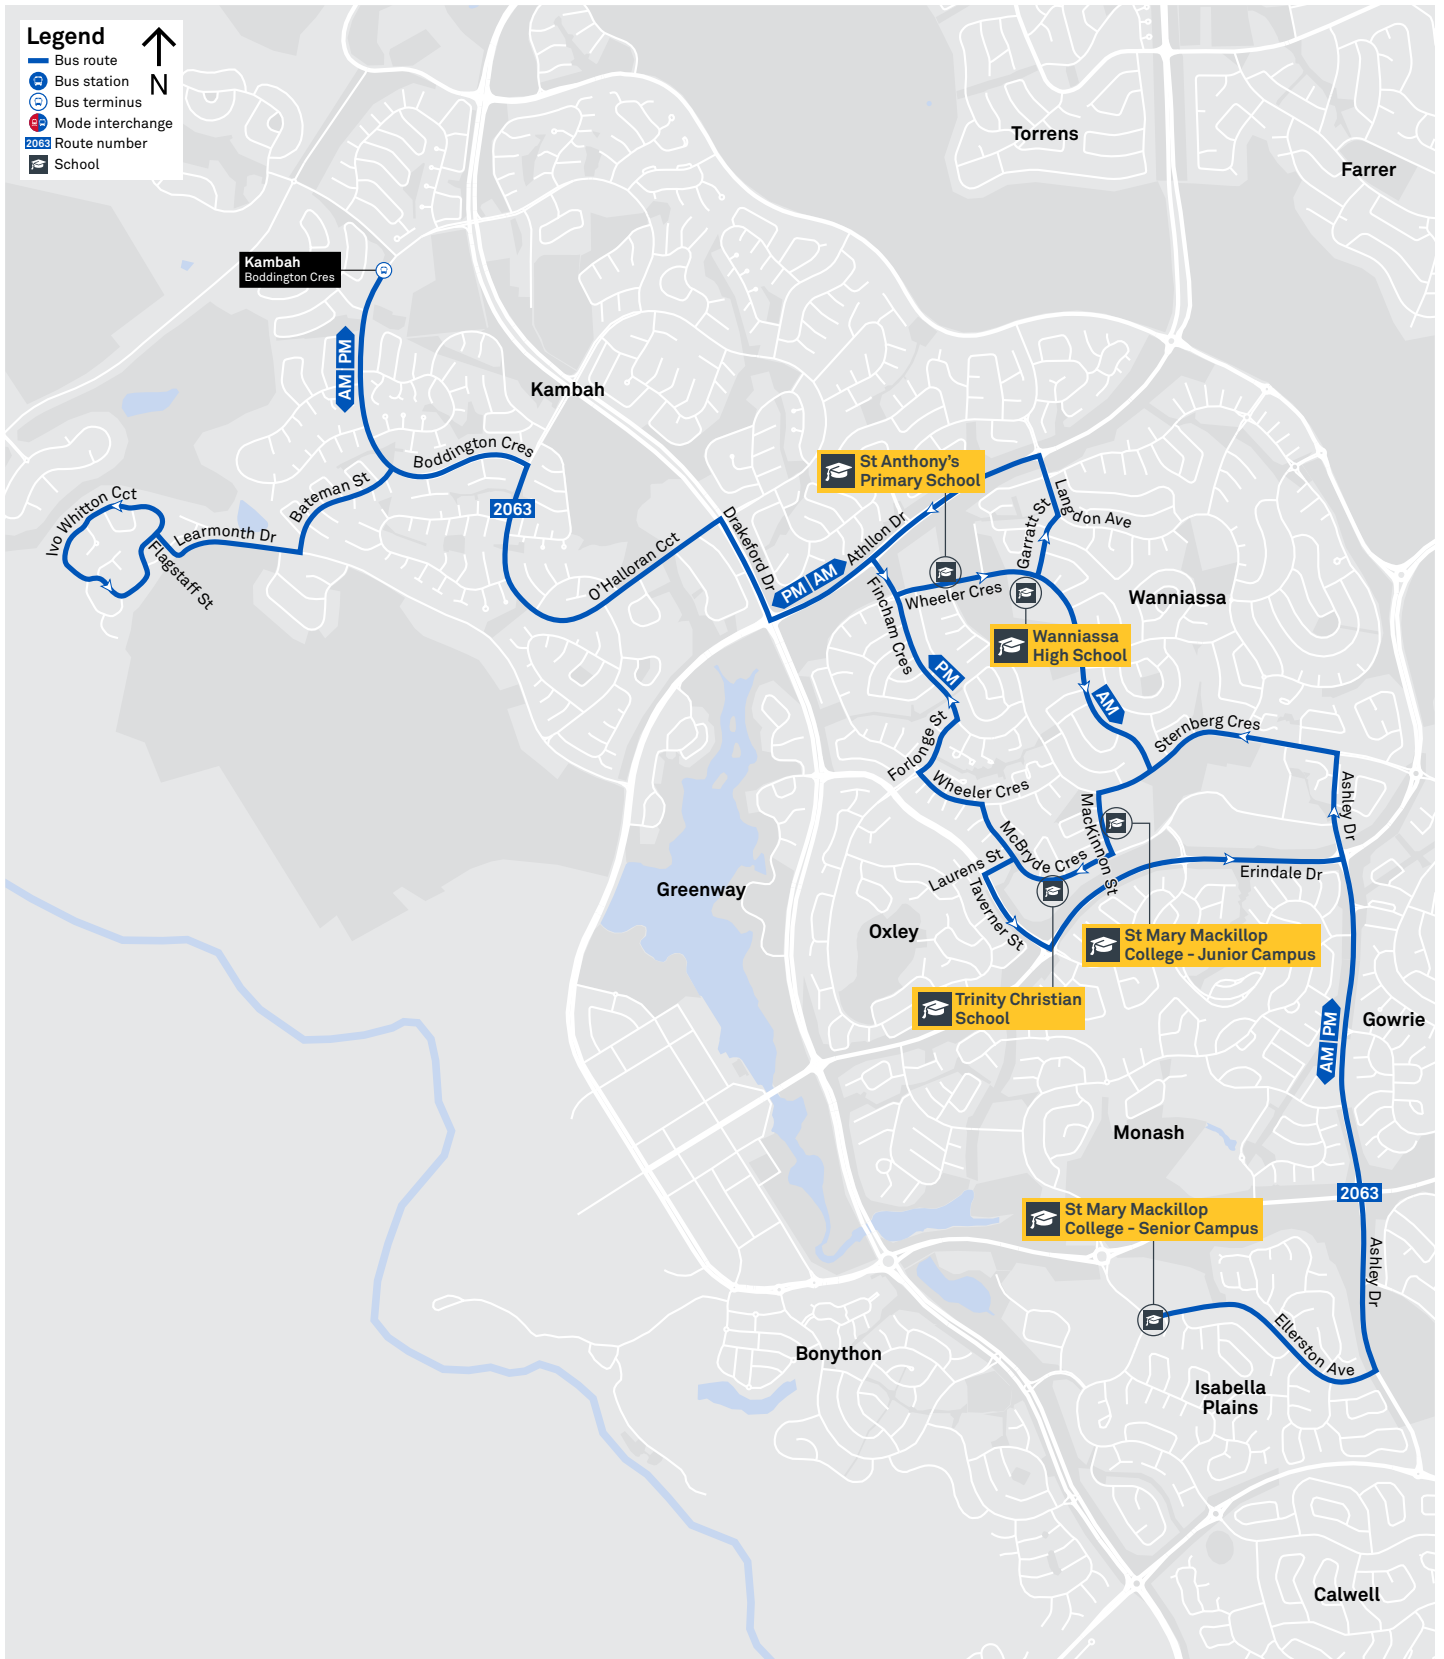

2064 To Lanyon Market Place

2065 To Erindale

2071 To Chisholm

2072 To Weston Creek Terminus

2073 To Waramanga

TG19027

CANBERRA IS BETTER CONNECTED

transport.act.gov.au

CANBERRA
IS BETTER
CONNECTED

transport.act.gov.au

ACT
Government

Transport
Canberra

CALWELL TO TUGGERANONG

via Theodore and Isabella Plains

ROUTE MAP

- Bus route
- Bus station
- Mode interchange
- Educational institution
- Hospital
- Bicycle lockers
- R4 RAPID route
- Bus terminus
- 79 Route number
- Shopping centre
- Bicycle rails
- Bicycle cage
- Park and Ride

CANBERRA IS BETTER CONNECTED

transport.act.gov.au

ACT
Government

Transport Canberra

SCHOOL ROUTE 2061 (AM & PM)

SCHOOL ROUTE 2062 (AM & PM)

SCHOOL ROUTE 2063 (AM & PM)

SCHOOL ROUTE 2064 (AM & PM)

SCHOOL ROUTE 2065 (AM & PM)

CANBERRA
IS BETTER
CONNECTED

transport.act.gov.au

TTC Transport
Canberra

SCHOOL ROUTE 2071 (AM & PM)

CANBERRA IS BETTER CONNECTED

transport.act.gov.au

TTC Transport Canberra