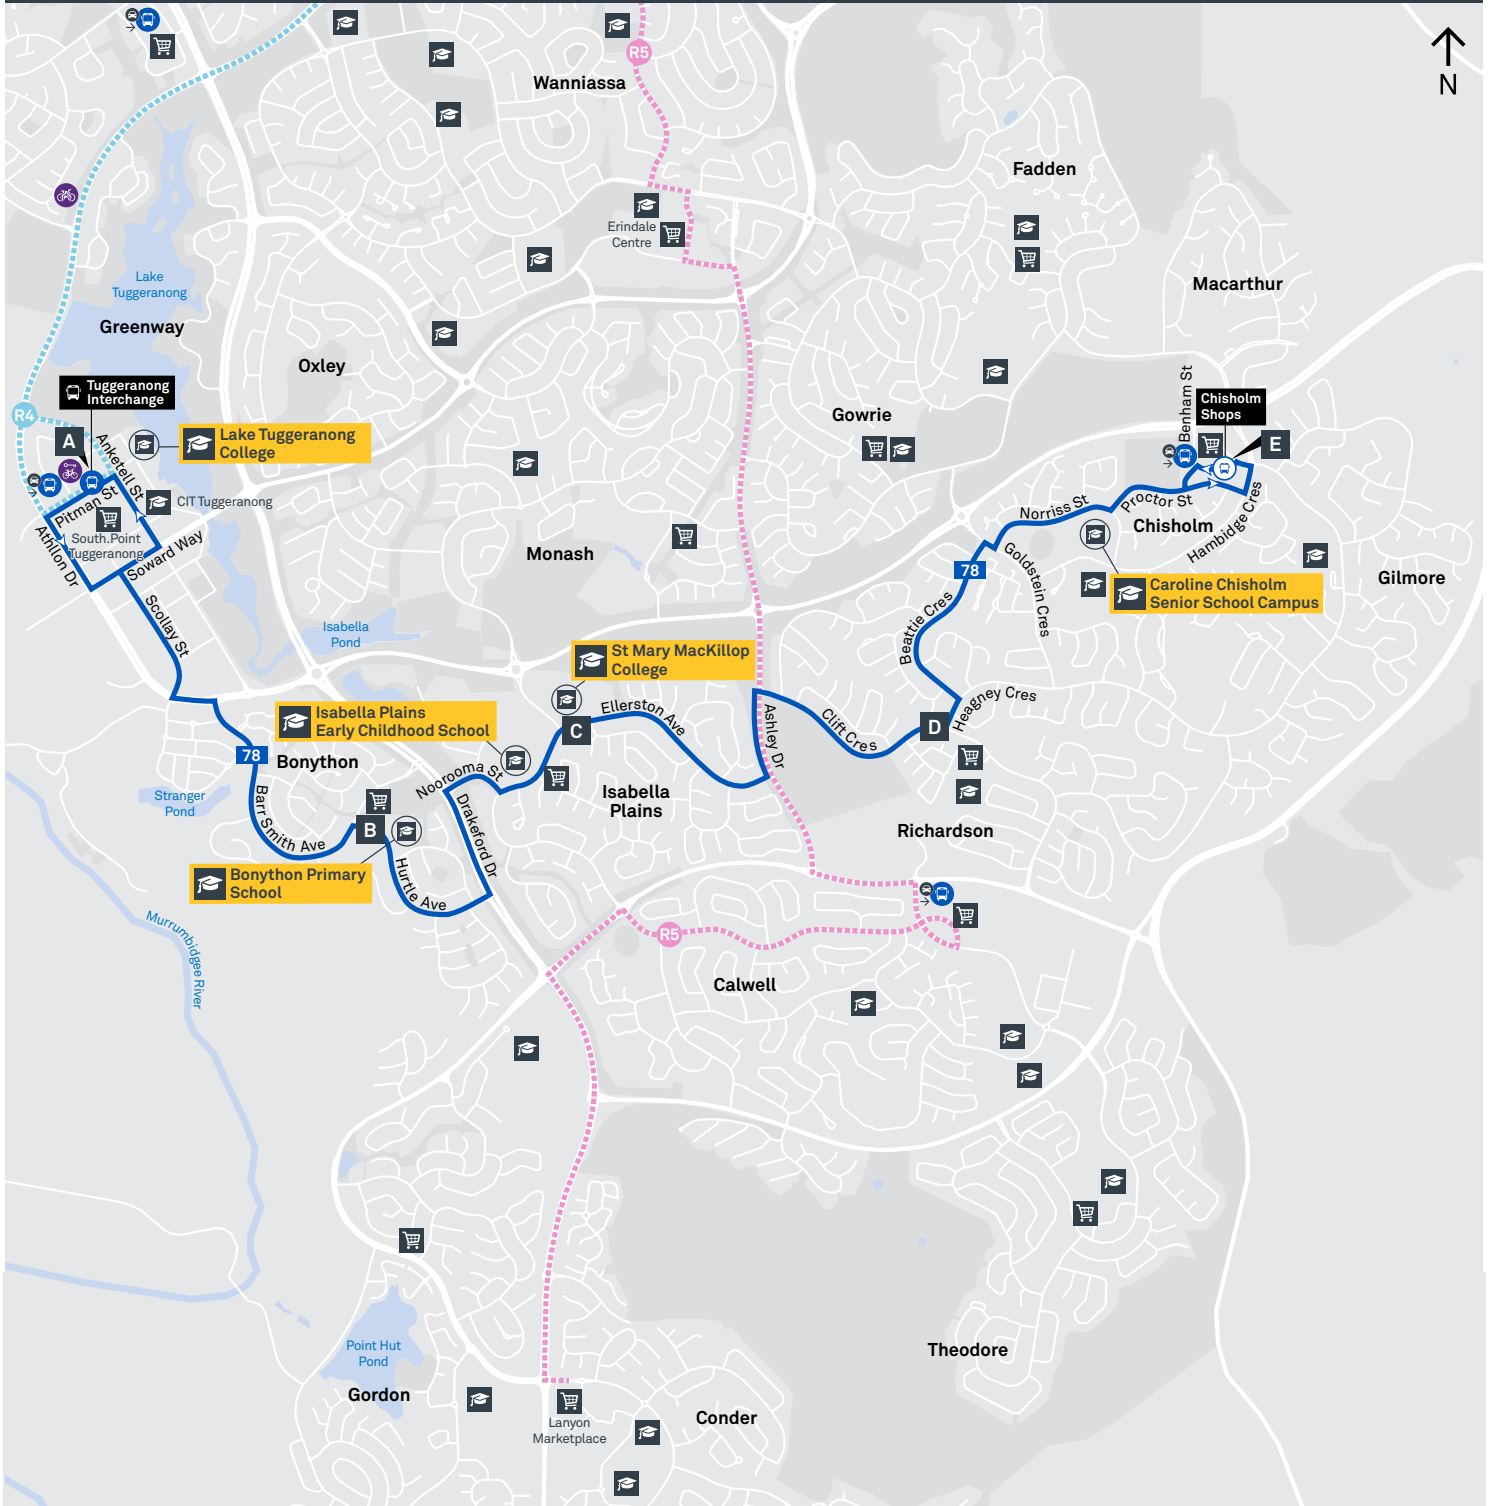

CANBERRA
IS BETTER
CONNECTED

transport.act.gov.au

ACT
Government

Transport
Canberra

TG19027

Summary of bus services

Route	AM	PM	Suburbs/Areas Served	Other information
78	✓	✓	Tuggeranong Bus Station, Greenway, Bonython, Isabella Plains, Richardson, Chisholm	
79	✓	✓	Tuggeranong Bus Station, Greenway, Isabella Plains, Theodore, Calwell	
2061	✓	✓	Gordon, Isabella Plains	1 AM trip starts on Knoke Ave. 1 AM trip starts on Lewis Luxton Ave. 2 PM trips.
2062	✓	✓	Kambah East, Gleneagles	
2063	✓	✓	Kambah West, Gleneagles	
2064	✓	✓	Banks, Lanyon Market Place, Conder	
2065	✓	✓	Erindale Bus Station, Wanniassa, Oxley, Monash	
2071	✓	✓	Chisholm Centre, Chisholm, Gilmore, Richardson	
2072	✓	✓	Duffy, Holder, Cooleman Court via Namatjira Dr	
2073	✓	✓	Waramanga, Fisher, Stirling, Rivett, Chapman	

2064 To Lanyon Market Place

2065 To Erindale

2071 To Chisholm

2072 To Weston Creek Terminus

2073 To Waramanga

TG19027

CANBERRA IS BETTER CONNECTED

transport.act.gov.au

TTC Transport Canberra

TUGGERANONG TO CHISHOLM via Bonython and Isabella Plains

78

ROUTE MAP

- Bus route
- Bus station
- Mode interchange
- Educational institution
- Hospital
- Bicycle lockers
- Bicycle rails
- Bicycle cage
- Bus terminus
- 78 Route number
- Shopping centre
- Bicycle
- Park and Ride

CANBERRA
IS BETTER
CONNECTED

transport.act.gov.au

ACT
Government

Transport
Canberra

CALWELL TO TUGGERANONG

via Theodore and Isabella Plains

ROUTE MAP

- Bus route
- Bus station
- Mode interchange
- Educational institution
- Hospital
- Bicycle lockers
- R4 RAPID route
- Bus terminus
- 79 Route number
- Shopping centre
- Bicycle rails
- Bicycle cage
- Park and Ride