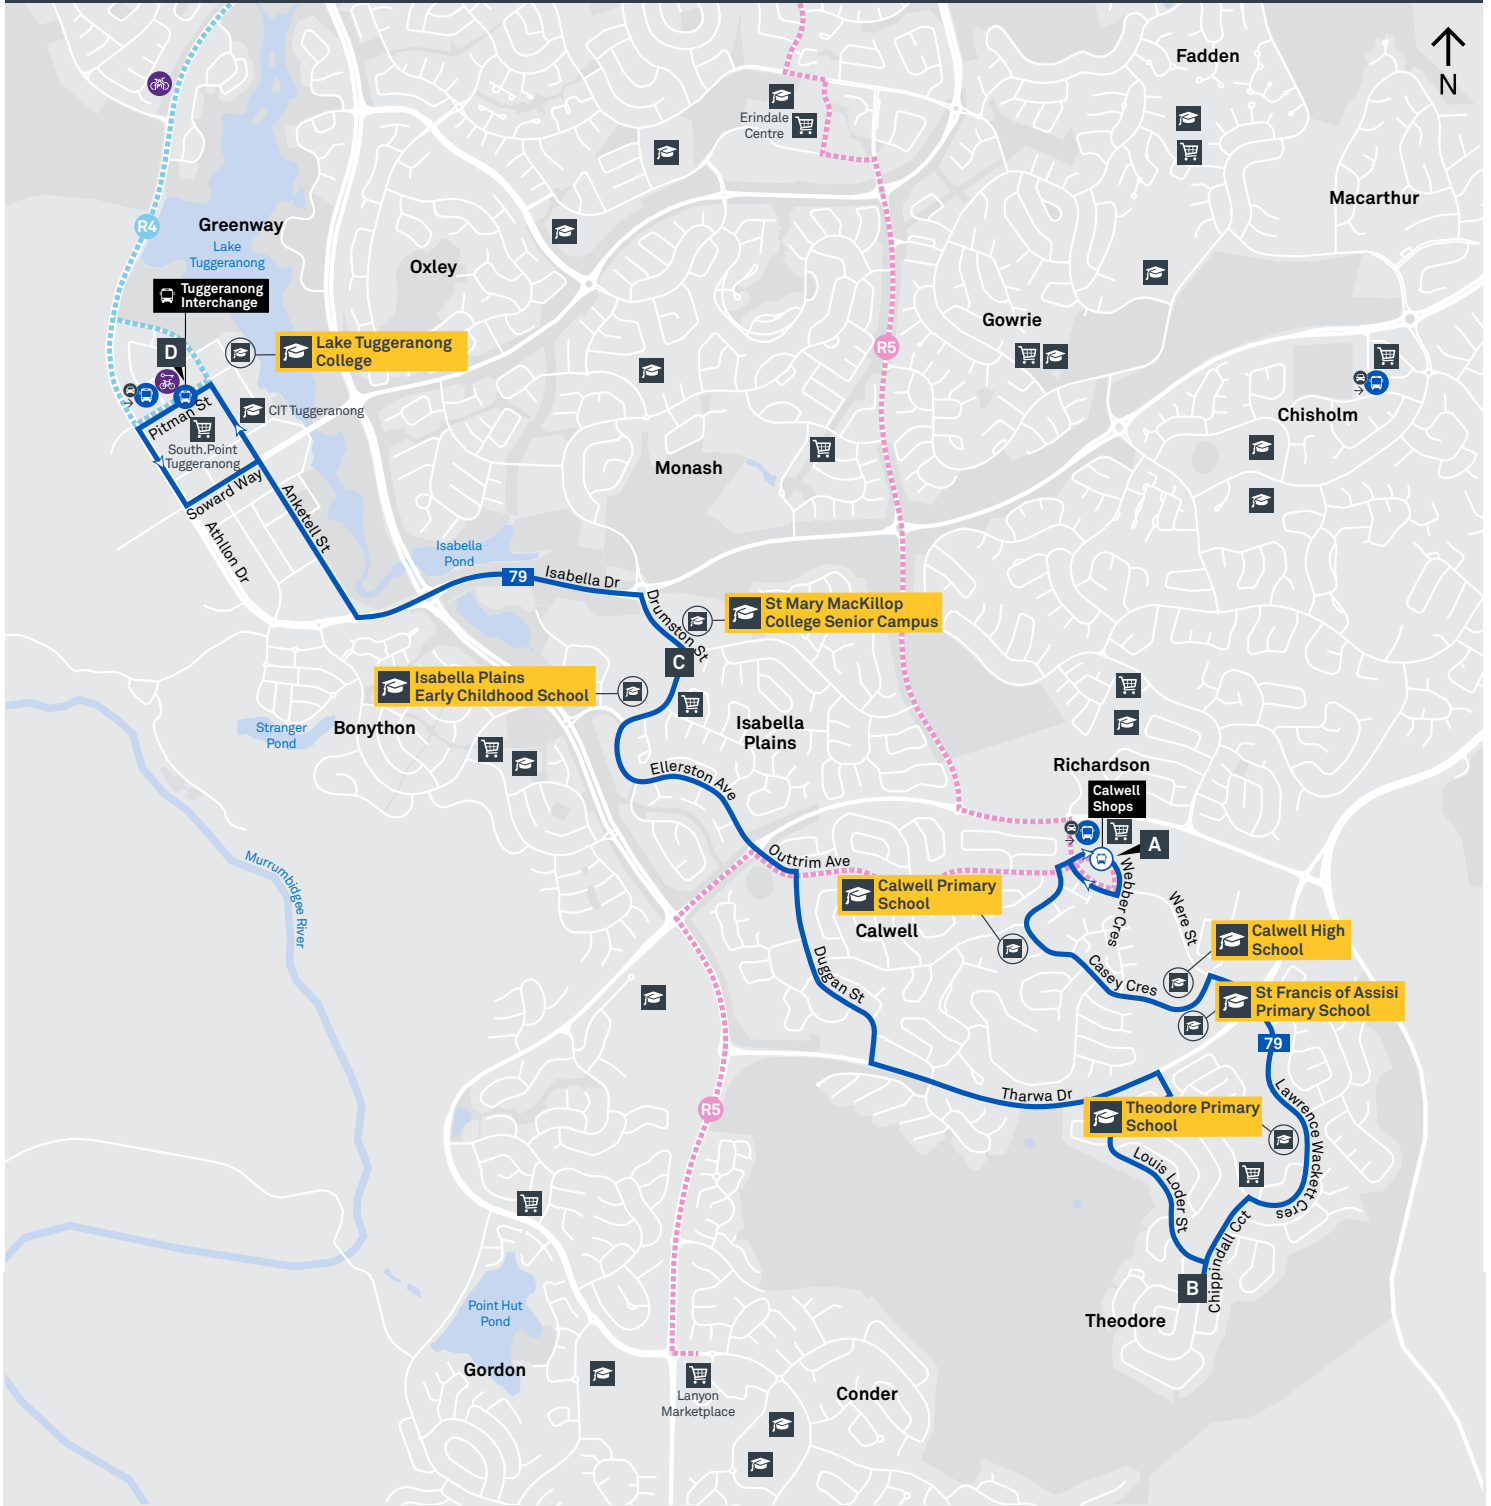

CANBERRA
IS BETTER
CONNECTED

transport.act.gov.au

ACT
Government

Transport
Canberra

TG19027

Summary of bus services

Route	AM	PM	Suburbs/Areas Served	Other information
78	✓	✓	Tuggeranong Bus Station, Greenway, Bonython, Isabella Plains, Richardson, Chisholm	
79	✓	✓	Tuggeranong Bus Station, Greenway, Isabella Plains, Theodore, Calwell	
2061	✓	✓	Gordon, Isabella Plains	1 AM trip starts on Knoke Ave. 1 AM trip starts on Lewis Luxton Ave. 2 PM trips.
2062	✓	✓	Kambah East, Gleneagles	
2063	✓	✓	Kambah West, Gleneagles	
2064	✓	✓	Banks, Lanyon Market Place, Conder	
2065	✓	✓	Erindale Bus Station, Wanniassa, Oxley, Monash	
2071	✓	✓	Chisholm Centre, Chisholm, Gilmore, Richardson	
2072	✓	✓	Duffy, Holder, Cooleman Court via Namatjira Dr	
2073	✓	✓	Waramanga, Fisher, Stirling, Rivett, Chapman	

2064 To Lanyon Market Place

2065 To Erindale

2071 To Chisholm

2072 To Weston Creek Terminus

2073 To Waramanga

TG19027

CANBERRA IS BETTER CONNECTED

transport.act.gov.au

TTC Transport Canberra

TUGGERANONG TO CHISHOLM via Bonython and Isabella Plains

78

ROUTE MAP

- Bus route
- Bus station
- Mode interchange
- Educational institution
- Hospital
- Bicycle lockers
- Bicycle rails
- Bicycle cage
- Bus terminus
- 78 Route number
- Shopping centre
- Bicycle
- Park and Ride

CANBERRA
IS BETTER
CONNECTED

transport.act.gov.au

ACT
Government

Transport
Canberra

CALWELL TO TUGGERANONG

via Theodore and Isabella Plains

ROUTE MAP

- Bus route
- Bus station
- Mode interchange
- Educational institution
- Hospital
- Bicycle lockers
- R4 RAPID route
- Bus terminus
- 79 Route number
- Shopping centre
- Bicycle rails
- Bicycle cage
- Park and Ride