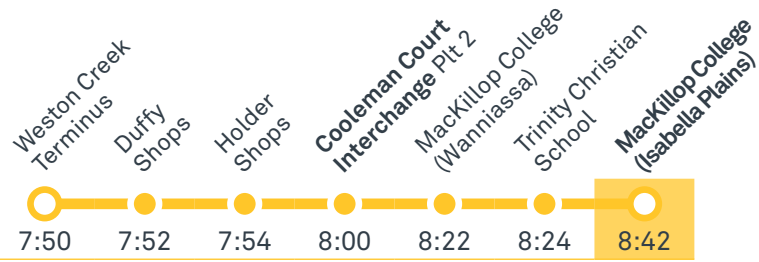

CANBERRA IS BETTER CONNECTED

transport.act.gov.au

TTC Transport Canberra

ST MARY MACKILLOP COLLEGE (ISABELLA CAMPUS)

Plan your trip with the TC Journey planner! Visit transport.act.gov.au for details

2064 From Conder

2065 From Erindale

2071 From Chisholm

2072 From Weston Creek Terminus

2073 From Waramanga

TG19027

CANBERRA IS BETTER CONNECTED

transport.act.gov.au

TTC Transport Canberra