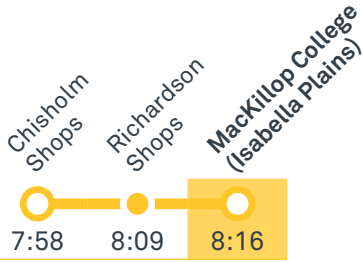

CANBERRA IS BETTER CONNECTED

transport.act.gov.au

TTC Transport Canberra

ST MARY MACKILLOP COLLEGE (ISABELLA CAMPUS)

Plan your trip with the TC Journey planner! Visit transport.act.gov.au for details

2064 From Conder

2065 From Erindale

2071 From Chisholm

2072 From Weston Creek Terminus

2073 From Waramanga

TG19027

CANBERRA IS BETTER CONNECTED

transport.act.gov.au

TTC Transport Canberra