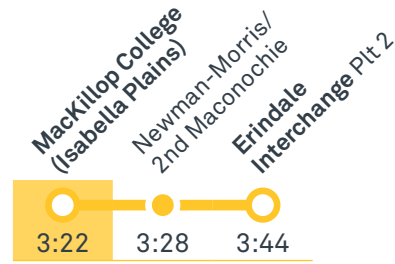

78 To Tuggeranong

78 To Chisholm

79 To Calwell

79 To Tuggeranong

Afternoon school services

2061 To Gordon

2062 To Kambah

2063 To Kambah

TG19027

CANBERRA
IS BETTER
CONNECTED

transport.act.gov.au

TTC Transport
Canberra

ST MARY MACKILLOP COLLEGE (ISABELLA CAMPUS)

Plan your trip with the TC Journey planner! Visit transport.act.gov.au for details

2064 To Lanyon Market Place

2065 To Erindale

2071 To Chisholm

2072 To Weston Creek Terminus

2073 To Waramanga

TG19027

CANBERRA IS BETTER CONNECTED

transport.act.gov.au