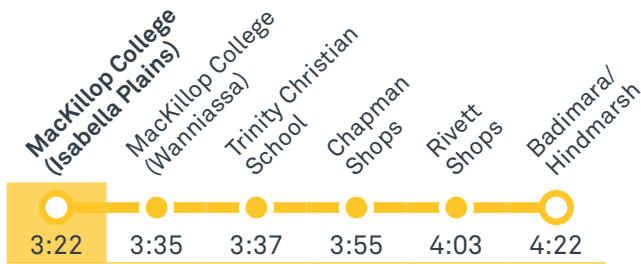

2064 To Lanyon Market Place

2065 To Erindale

2071 To Chisholm

2072 To Weston Creek Terminus

2073 To Waramanga

TG19027

CANBERRA IS BETTER CONNECTED

transport.act.gov.au

TTC Transport Canberra

TUGGERANONG TO CHISHOLM via Bonython and Isabella Plains

78

ROUTE MAP

- Bus route
- Bus station
- Mode interchange
- Educational institution
- Hospital
- Bicycle lockers
- Bicycle rails
- Bicycle cage
- Bus terminus
- 78 Route number
- Shopping centre
- Bicycle
- Park and Ride