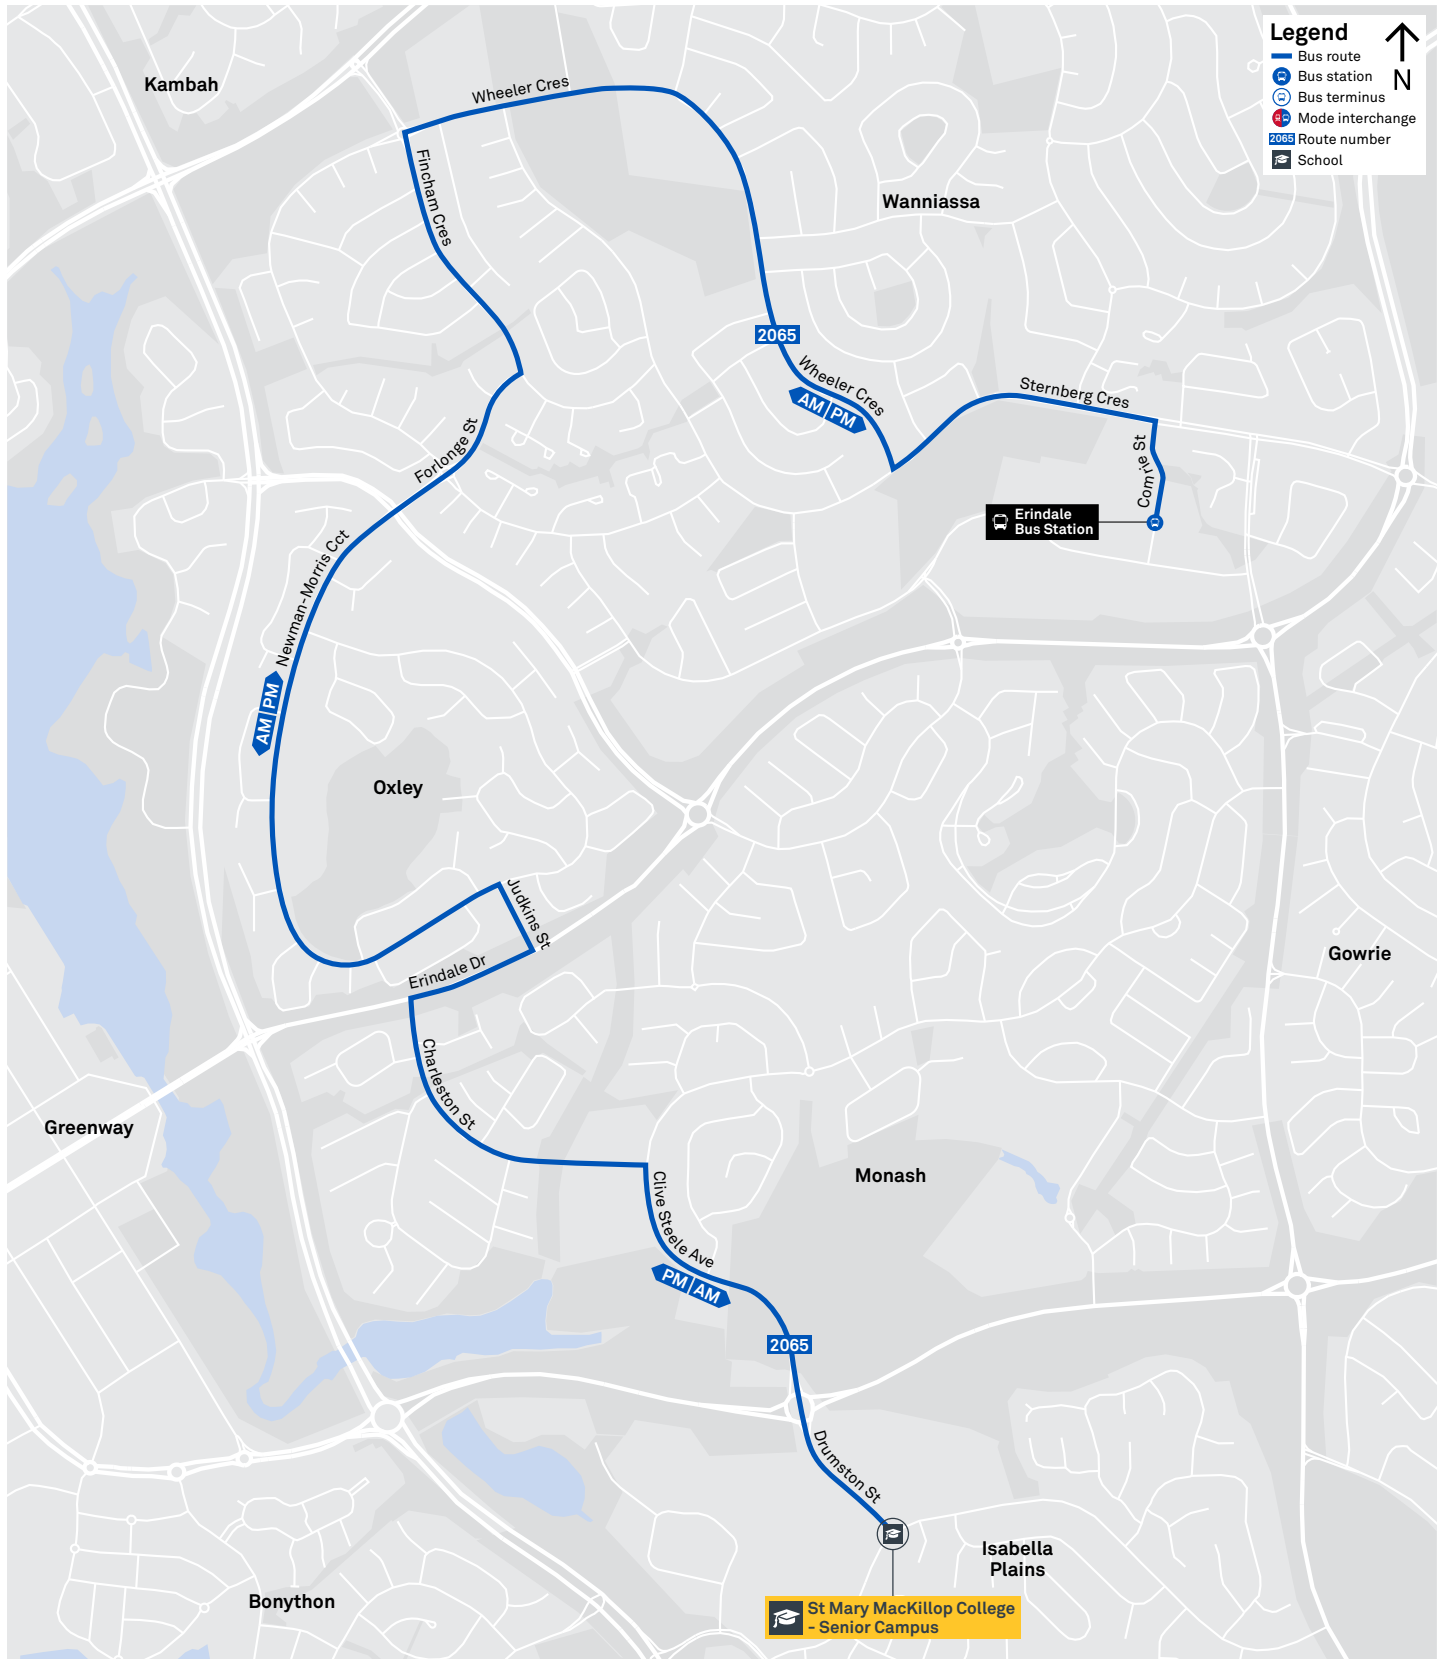

SCHOOL ROUTE 2065 (AM & PM)

CANBERRA
IS BETTER
CONNECTED

transport.act.gov.au

TTC Transport
Canberra