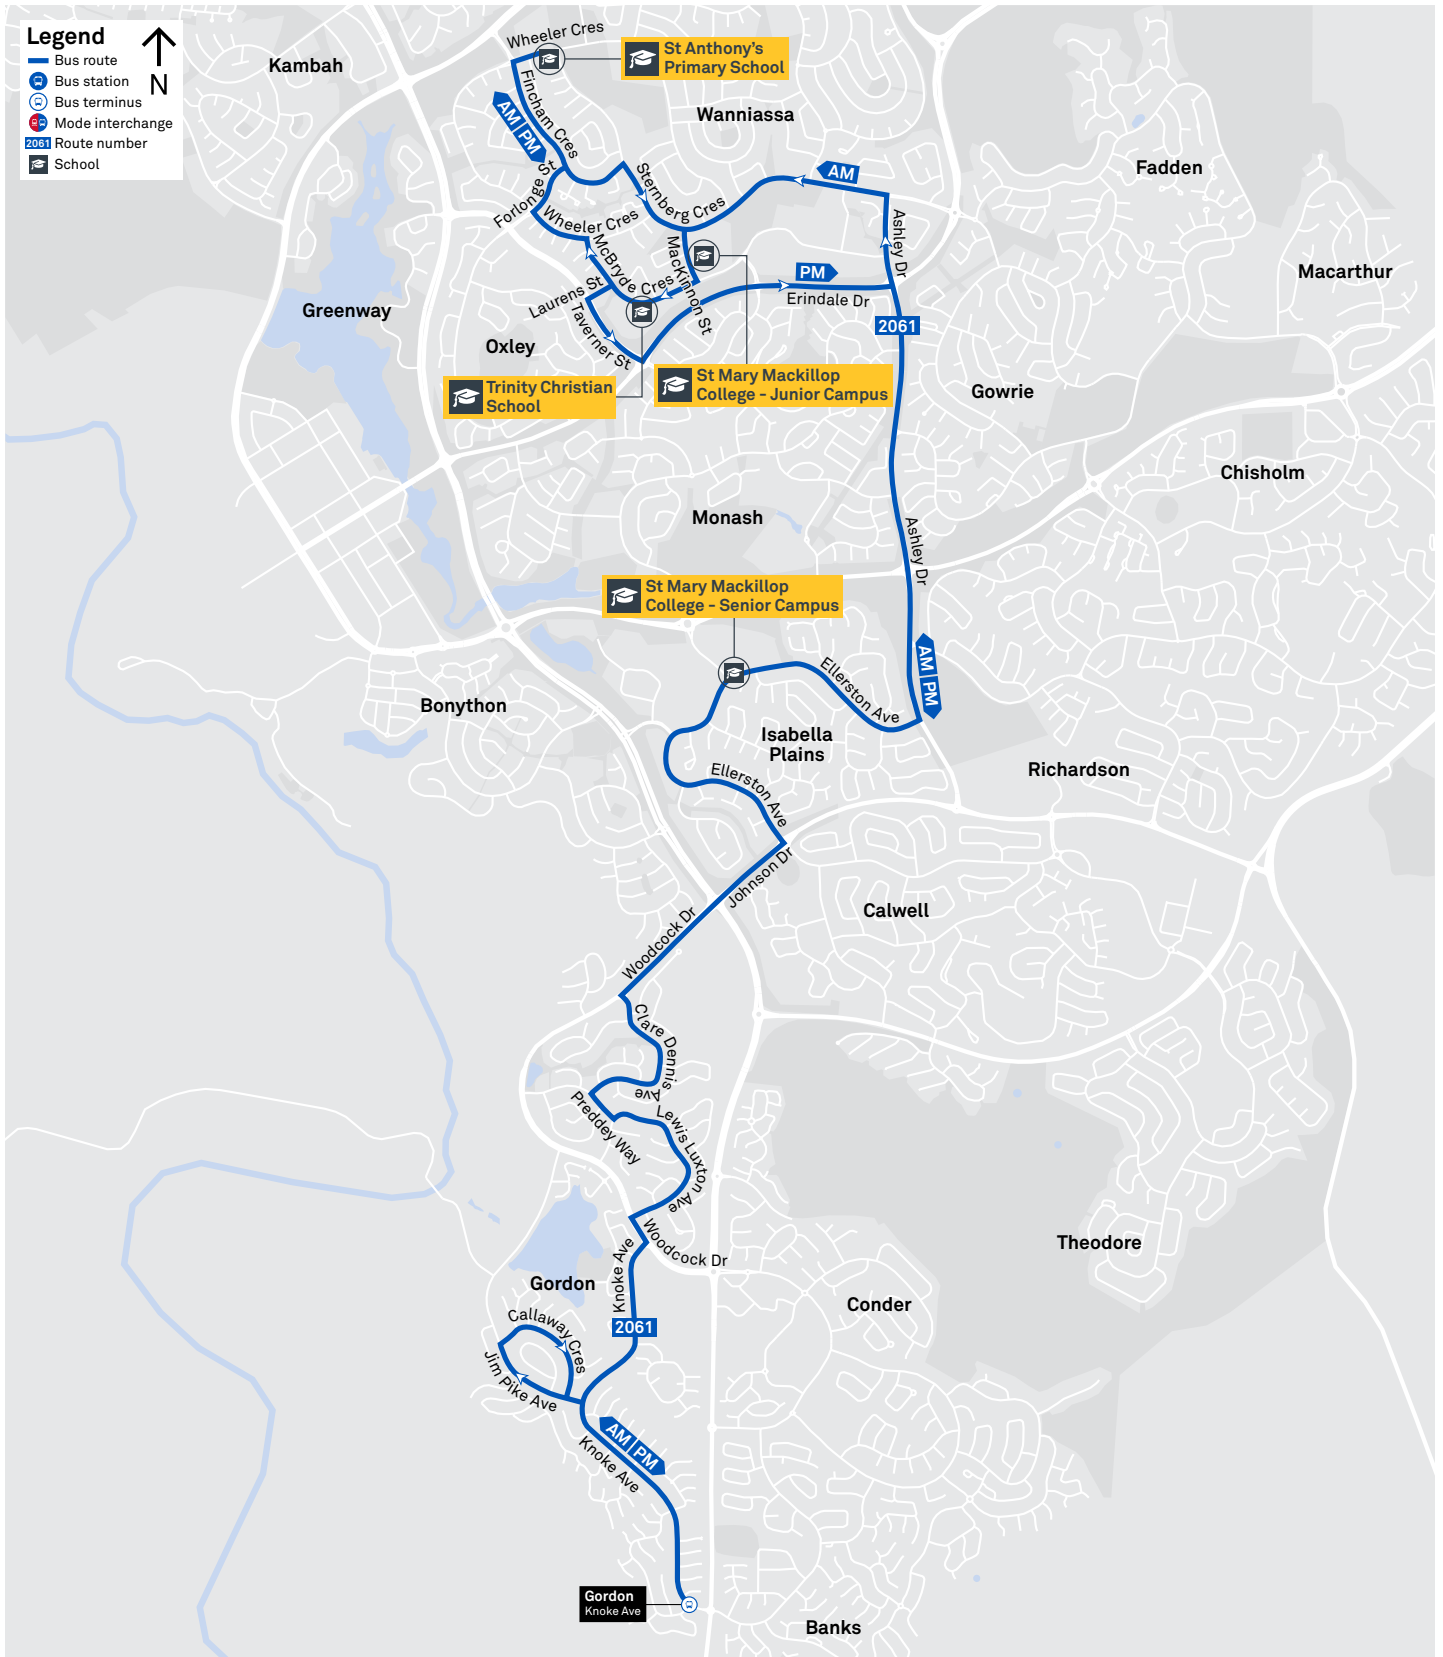

2064 To Lanyon Market Place

2065 To Erindale

2071 To Chisholm

2072 To Weston Creek Terminus

2073 To Waramanga

TG19027

CANBERRA IS BETTER CONNECTED

transport.act.gov.au

CANBERRA
IS BETTER
CONNECTED

transport.act.gov.au

ACT
Government

Transport
Canberra

CALWELL TO TUGGERANONG

via Theodore and Isabella Plains

ROUTE MAP

- Bus route
- Bus station
- Mode interchange
- Educational institution
- Hospital
- Bicycle lockers
- R4 RAPID route
- Bus terminus
- 79 Route number
- Shopping centre
- Bicycle rails
- Bicycle cage
- Park and Ride

CANBERRA IS BETTER CONNECTED

transport.act.gov.au

ACT
Government

Transport Canberra

SCHOOL ROUTE 2061 (AM & PM)

SCHOOL ROUTE 2062 (AM & PM)

SCHOOL ROUTE 2063 (AM & PM)

SCHOOL ROUTE 2064 (AM & PM)

SCHOOL ROUTE 2065 (AM & PM)

CANBERRA
IS BETTER
CONNECTED

transport.act.gov.au

TTC Transport
Canberra

SCHOOL ROUTE 2071 (AM & PM)

CANBERRA IS BETTER CONNECTED

transport.act.gov.au

TTC Transport Canberra