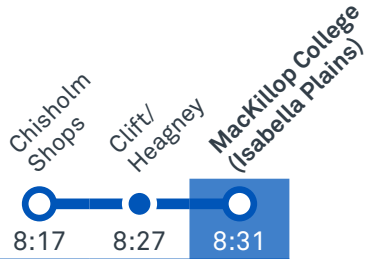

ST MARY MACKILLOP COLLEGE (ISABELLA CAMPUS)

Plan your trip with the TC Journey planner! Visit transport.act.gov.au for details

Morning regular services

Other times available. Visit transport.act.gov.au

78 From Chisholm

2065 From Erindale

2071 From Chisholm

2072 From Weston Creek Terminus

2073 From Waramanga

TG19027

CANBERRA IS BETTER CONNECTED

transport.act.gov.au

TTC Transport Canberra

CANBERRA
IS BETTER
CONNECTED

transport.act.gov.au

ACT
Government

Transport
Canberra

CALWELL TO TUGGERANONG

via Theodore and Isabella Plains

ROUTE MAP

- Bus route
- Bus station
- Mode interchange
- Educational institution
- Hospital
- Bicycle lockers
- R4 RAPID route
- Bus terminus
- 79 Route number
- Shopping centre
- Bicycle rails
- Bicycle cage
- Park and Ride