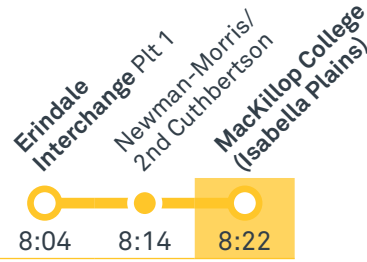

CANBERRA IS BETTER CONNECTED

transport.act.gov.au

TTC Transport Canberra

ST MARY MACKILLOP COLLEGE (ISABELLA CAMPUS)

Plan your trip with the TC Journey planner! Visit transport.act.gov.au for details

2064 From Conder

2065 From Erindale

2071 From Chisholm

2072 From Weston Creek Terminus

2073 From Waramanga

TG19027

CANBERRA IS BETTER CONNECTED

transport.act.gov.au

TTC Transport Canberra