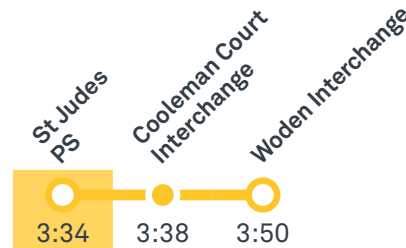

Other times available. Visit transport.act.gov.au

65 To Weston Creek Terminus

65 To Woden

66 To Cooleman Court

66 To Woden

Afternoon school services

2056 To Belconnen

2057 To Woden

TG19027

CANBERRA
IS BETTER
CONNECTED

transport.act.gov.au

TTC Transport
Canberra

WESTON CREEK TO WODEN via Duffy and Cooleman Court

ROUTE MAP

- Bus route
- Bus station
- Mode interchange
- Educational institution
- Hospital
- Bicycle lockers
- Park and Ride
- R4 RAPID route
- Bus terminus
- 65 Route number
- Shopping centre
- Bicycle rails
- Bicycle cage

CANBERRA
IS BETTER
CONNECTED

transport.act.gov.au

ACT
Government

Transport
Canberra

COOLEMAN COURT TO WODEN via Denman Prospect and Lyons

66

ROUTE MAP

- Bus route
- Bus station
- Mode interchange
- Educational institution
- Hospital
- Bicycle lockers
- Park and Ride
- R4 RAPID route
- Bus terminus
- 66 Route number
- Shopping centre
- Bicycle rails
- Bicycle cage