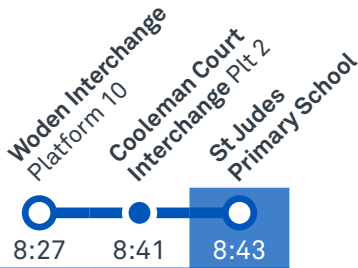

TG19027

CANBERRA
IS BETTER
CONNECTED

transport.act.gov.au

TTC Transport
Canberra

ST JUDES PRIMARY SCHOOL

Plan your trip with the TC Journey planner! Visit transport.act.gov.au for details

Morning regular services

Other times available. Visit transport.act.gov.au

65 From Woden

65 From Weston Creek Terminus

66 From Woden

66 From Cooleman Court

Morning school services

2056 From Belconnen

2057 From Woden

TG19027

CANBERRA
IS BETTER
CONNECTED

transport.act.gov.au

TTC Transport
Canberra

WESTON CREEK TO WODEN via Duffy and Cooleman Court

ROUTE MAP

- Bus route
- Bus station
- Mode interchange
- Educational institution
- Hospital
- Bicycle lockers
- Park and Ride
- R4 RAPID route
- Bus terminus
- 65 Route number
- Shopping centre
- Bicycle rails
- Bicycle cage

CANBERRA
IS BETTER
CONNECTED

transport.act.gov.au

ACT
Government

Transport
Canberra

COOLEMAN COURT TO WODEN via Denman Prospect and Lyons

66

ROUTE MAP

- Bus route
- Bus station
- Mode interchange
- Educational institution
- Hospital
- Bicycle lockers
- Park and Ride
- R4 RAPID route
- Bus terminus
- 66 Route number
- Shopping centre
- Bicycle rails
- Bicycle cage