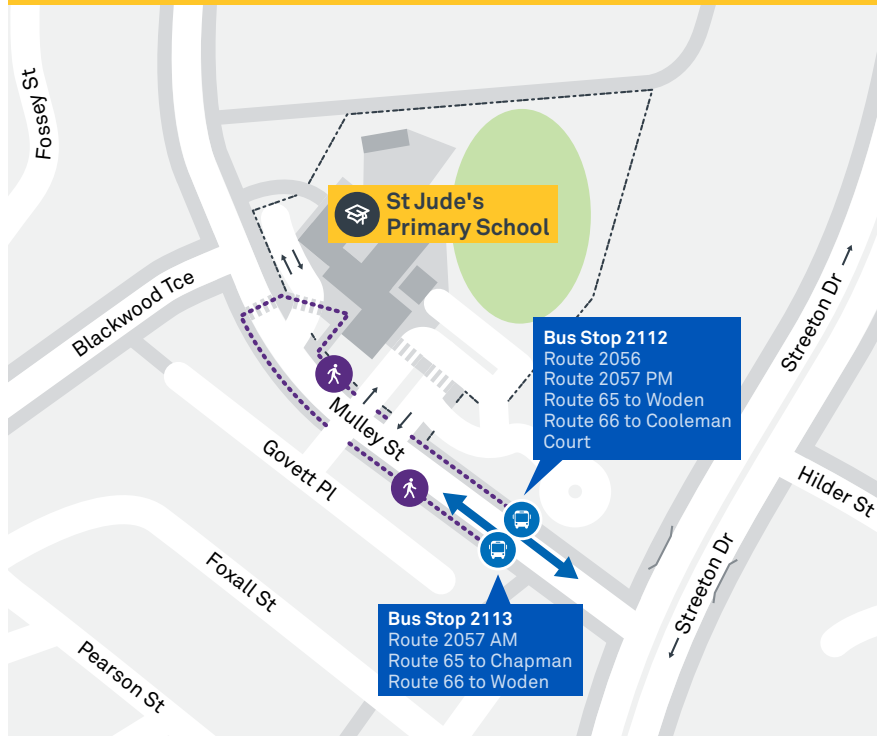

ST JUDES PRIMARY SCHOOL

Plan your trip with the TC Journey planner! Visit transport.act.gov.au for details

Local area map

School start

🕒 8:55 am

School finish

🕒 3:05 pm

Bus stop location

65

Regular route number

2056

School route number

Walking route

Local area map provides indicative walking paths only. This map is designed to represent local public transport options in the area and is not to scale

Summary of bus services

Route	AM	PM	Suburbs/Areas Served	Other information
65	✓	✓	Woden Bus Station, Phillip, Weston, Cooleman Court, Holder, Duffy	
66	✓	✓	Woden Bus Station, Lyons, Weston, Coombs, Denman Prospect, Wright, Duffy, Holder, Cooleman Court	
2056	✓	✓	Belconnen Bus Stations	
2057	✓	✓	Woden Bus Station, Cooleman Court	

TG19027

CANBERRA
IS BETTER
CONNECTED

transport.act.gov.au

TTC Transport
Canberra