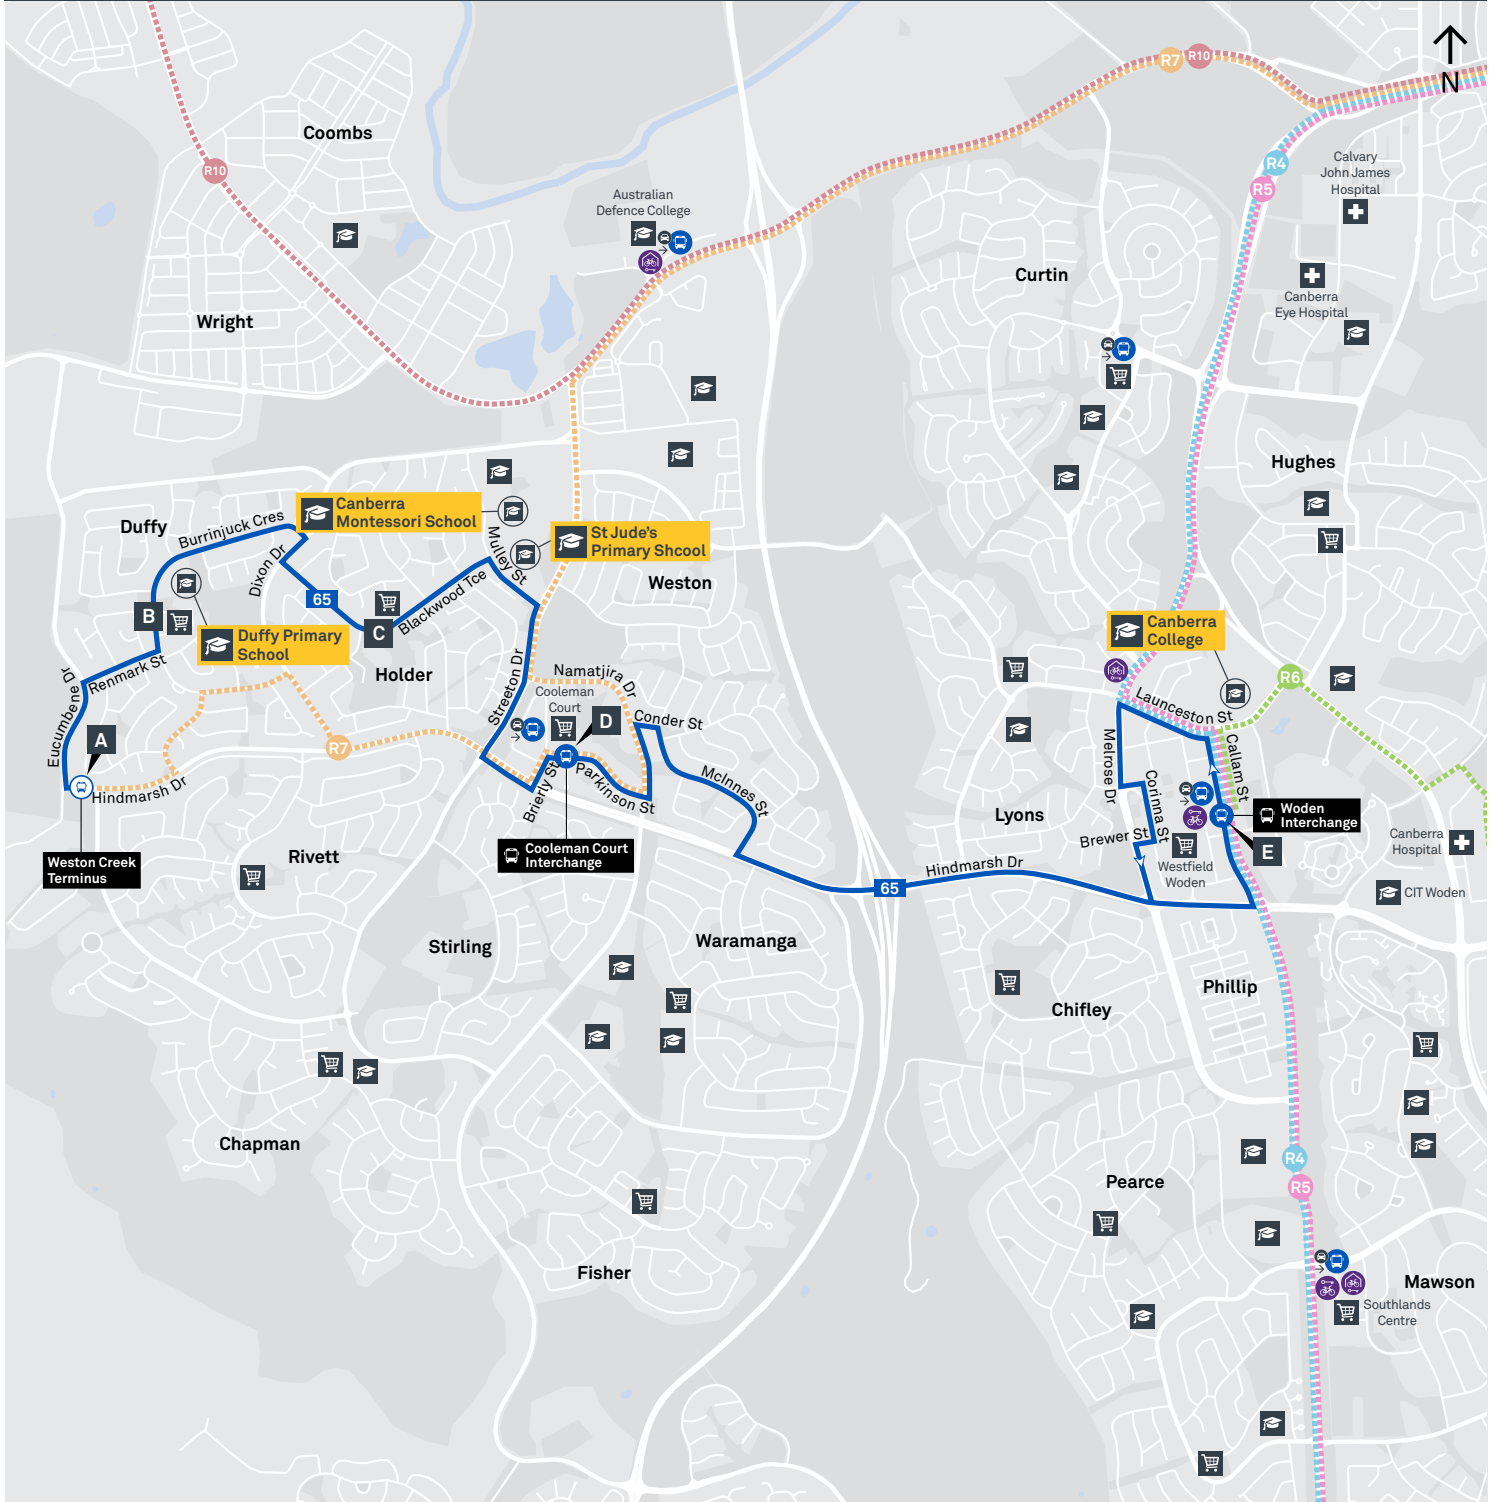

Summary of bus services

Route	AM	PM	Suburbs/Areas Served	Other information
65	✓	✓	Woden Bus Station, Phillip, Weston, Cooleman Court, Holder, Duffy	
66	✓	✓	Woden Bus Station, Lyons, Weston, Coombs, Denman Prospect, Wright, Duffy, Holder, Cooleman Court	
2056	✓	✓	Belconnen Bus Stations	
2057	✓	✓	Woden Bus Station, Cooleman Court	

Other times available. Visit transport.act.gov.au

65 To Weston Creek Terminus

65 To Woden

66 To Cooleman Court

66 To Woden

Afternoon school services

2056 To Belconnen

2057 To Woden

TG19027

CANBERRA
IS BETTER
CONNECTED

transport.act.gov.au

TTC Transport
Canberra

WESTON CREEK TO WODEN via Duffy and Cooleman Court

ROUTE MAP

- Bus route
- Bus station
- Mode interchange
- Educational institution
- Hospital
- Bicycle lockers
- Park and Ride
- R4 RAPID route
- Bus terminus
- 65 Route number
- Shopping centre
- Bicycle rails
- Bicycle cage

CANBERRA
IS BETTER
CONNECTED

transport.act.gov.au

ACT
Government

Transport
Canberra

COOLEMAN COURT TO WODEN via Denman Prospect and Lyons

66

ROUTE MAP

- Bus route
- Bus station
- Mode interchange
- Educational institution
- Hospital
- Bicycle lockers
- Park and Ride
- R4 RAPID route
- Bus terminus
- 66 Route number
- Shopping centre
- Bicycle rails
- Bicycle cage