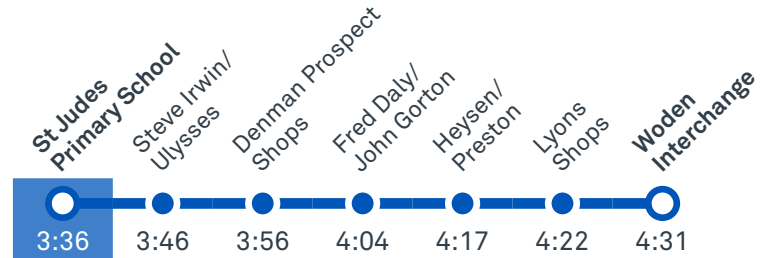

Other times available. Visit transport.act.gov.au

65 To Weston Creek Terminus

65 To Woden

66 To Cooleman Court

66 To Woden

Afternoon school services

2056 To Belconnen

2057 To Woden

TG19027

CANBERRA
IS BETTER
CONNECTED

transport.act.gov.au

TTC Transport
Canberra

WESTON CREEK TO WODEN via Duffy and Cooleman Court

ROUTE MAP

- Bus route
- Bus station
- Mode interchange
- Educational institution
- Hospital
- Bicycle lockers
- Park and Ride
- R4 RAPID route
- Bus terminus
- 65 Route number
- Shopping centre
- Bicycle rails
- Bicycle cage