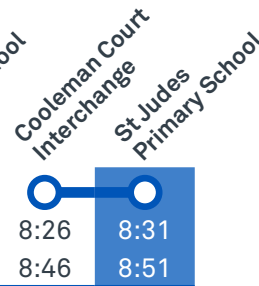

Other times available. Visit transport.act.gov.au

65 From Woden

65 From Weston Creek Terminus

66 From Woden

66 From Cooleman Court

Morning school services

2056 From Belconnen

2057 From Woden

CANBERRA IS BETTER CONNECTED

transport.act.gov.au

TTC Transport Canberra

TG19027

ST JUDES PRIMARY SCHOOL

Plan your trip with the TC Journey planner! Visit transport.act.gov.au for details

Afternoon regular services

TG19027

CANBERRA
IS BETTER
CONNECTED

transport.act.gov.au

TTC Transport
Canberra

WESTON CREEK TO WODEN via Duffy and Cooleman Court

ROUTE MAP

- Bus route
- Bus station
- Mode interchange
- Educational institution
- Hospital
- Bicycle lockers
- Park and Ride
- R4 RAPID route
- Bus terminus
- 65 Route number
- Shopping centre
- Bicycle rails
- Bicycle cage

CANBERRA
IS BETTER
CONNECTED

transport.act.gov.au

ACT
Government

Transport
Canberra

COOLEMAN COURT TO WODEN via Denman Prospect and Lyons

66

ROUTE MAP

- Bus route
- Bus station
- Mode interchange
- Educational institution
- Hospital
- Bicycle lockers
- Park and Ride
- R4 RAPID route
- Bus terminus
- 66 Route number
- Shopping centre
- Bicycle rails
- Bicycle cage