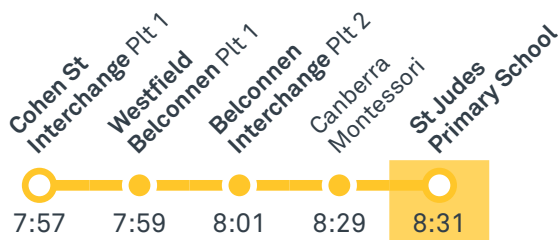

Other times available. Visit transport.act.gov.au

65 From Woden

65 From Weston Creek Terminus

66 From Woden

66 From Cooleman Court

Morning school services

2056 From Belconnen

2057 From Woden

Other times available. Visit transport.act.gov.au

65 To Weston Creek Terminus

65 To Woden

66 To Cooleman Court

66 To Woden

Afternoon school services

2056 To Belconnen

2057 To Woden

TG19027

CANBERRA
IS BETTER
CONNECTED

transport.act.gov.au

TTC Transport
Canberra

WESTON CREEK TO WODEN via Duffy and Cooleman Court

ROUTE MAP

- Bus route
- Bus station
- Mode interchange
- Educational institution
- Hospital
- Bicycle lockers
- Park and Ride
- R4 RAPID route
- Bus terminus
- 65 Route number
- Shopping centre
- Bicycle rails
- Bicycle cage

CANBERRA
IS BETTER
CONNECTED

transport.act.gov.au

ACT
Government

Transport
Canberra

COOLEMAN COURT TO WODEN via Denman Prospect and Lyons

66

ROUTE MAP

- Bus route
- Bus station
- Mode interchange
- Educational institution
- Hospital
- Bicycle lockers
- Park and Ride
- R4 RAPID route
- Bus terminus
- 66 Route number
- Shopping centre
- Bicycle rails
- Bicycle cage