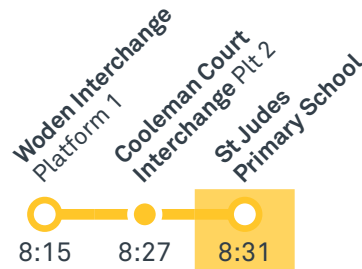

Other times available. Visit transport.act.gov.au

65 From Woden

65 From Weston Creek Terminus

66 From Woden

66 From Cooleman Court

Morning school services

2056 From Belconnen

2057 From Woden

CANBERRA IS BETTER CONNECTED

transport.act.gov.au

TTC Transport Canberra

TG19027

ST JUDES PRIMARY SCHOOL

Plan your trip with the TC Journey planner! Visit transport.act.gov.au for details

Afternoon regular services

TG19027

CANBERRA
IS BETTER
CONNECTED

transport.act.gov.au

TTC Transport
Canberra

WESTON CREEK TO WODEN via Duffy and Cooleman Court

ROUTE MAP

- Bus route
- Bus station
- Mode interchange
- Educational institution
- Hospital
- Bicycle lockers
- Park and Ride
- R4 RAPID route
- Bus terminus
- 65 Route number
- Shopping centre
- Bicycle rails
- Bicycle cage

CANBERRA
IS BETTER
CONNECTED

transport.act.gov.au

ACT
Government

Transport
Canberra

COOLEMAN COURT TO WODEN via Denman Prospect and Lyons

66

ROUTE MAP

- Bus route
- Bus station
- Mode interchange
- Educational institution
- Hospital
- Bicycle lockers
- Park and Ride
- R4 RAPID route
- Bus terminus
- 66 Route number
- Shopping centre
- Bicycle rails
- Bicycle cage