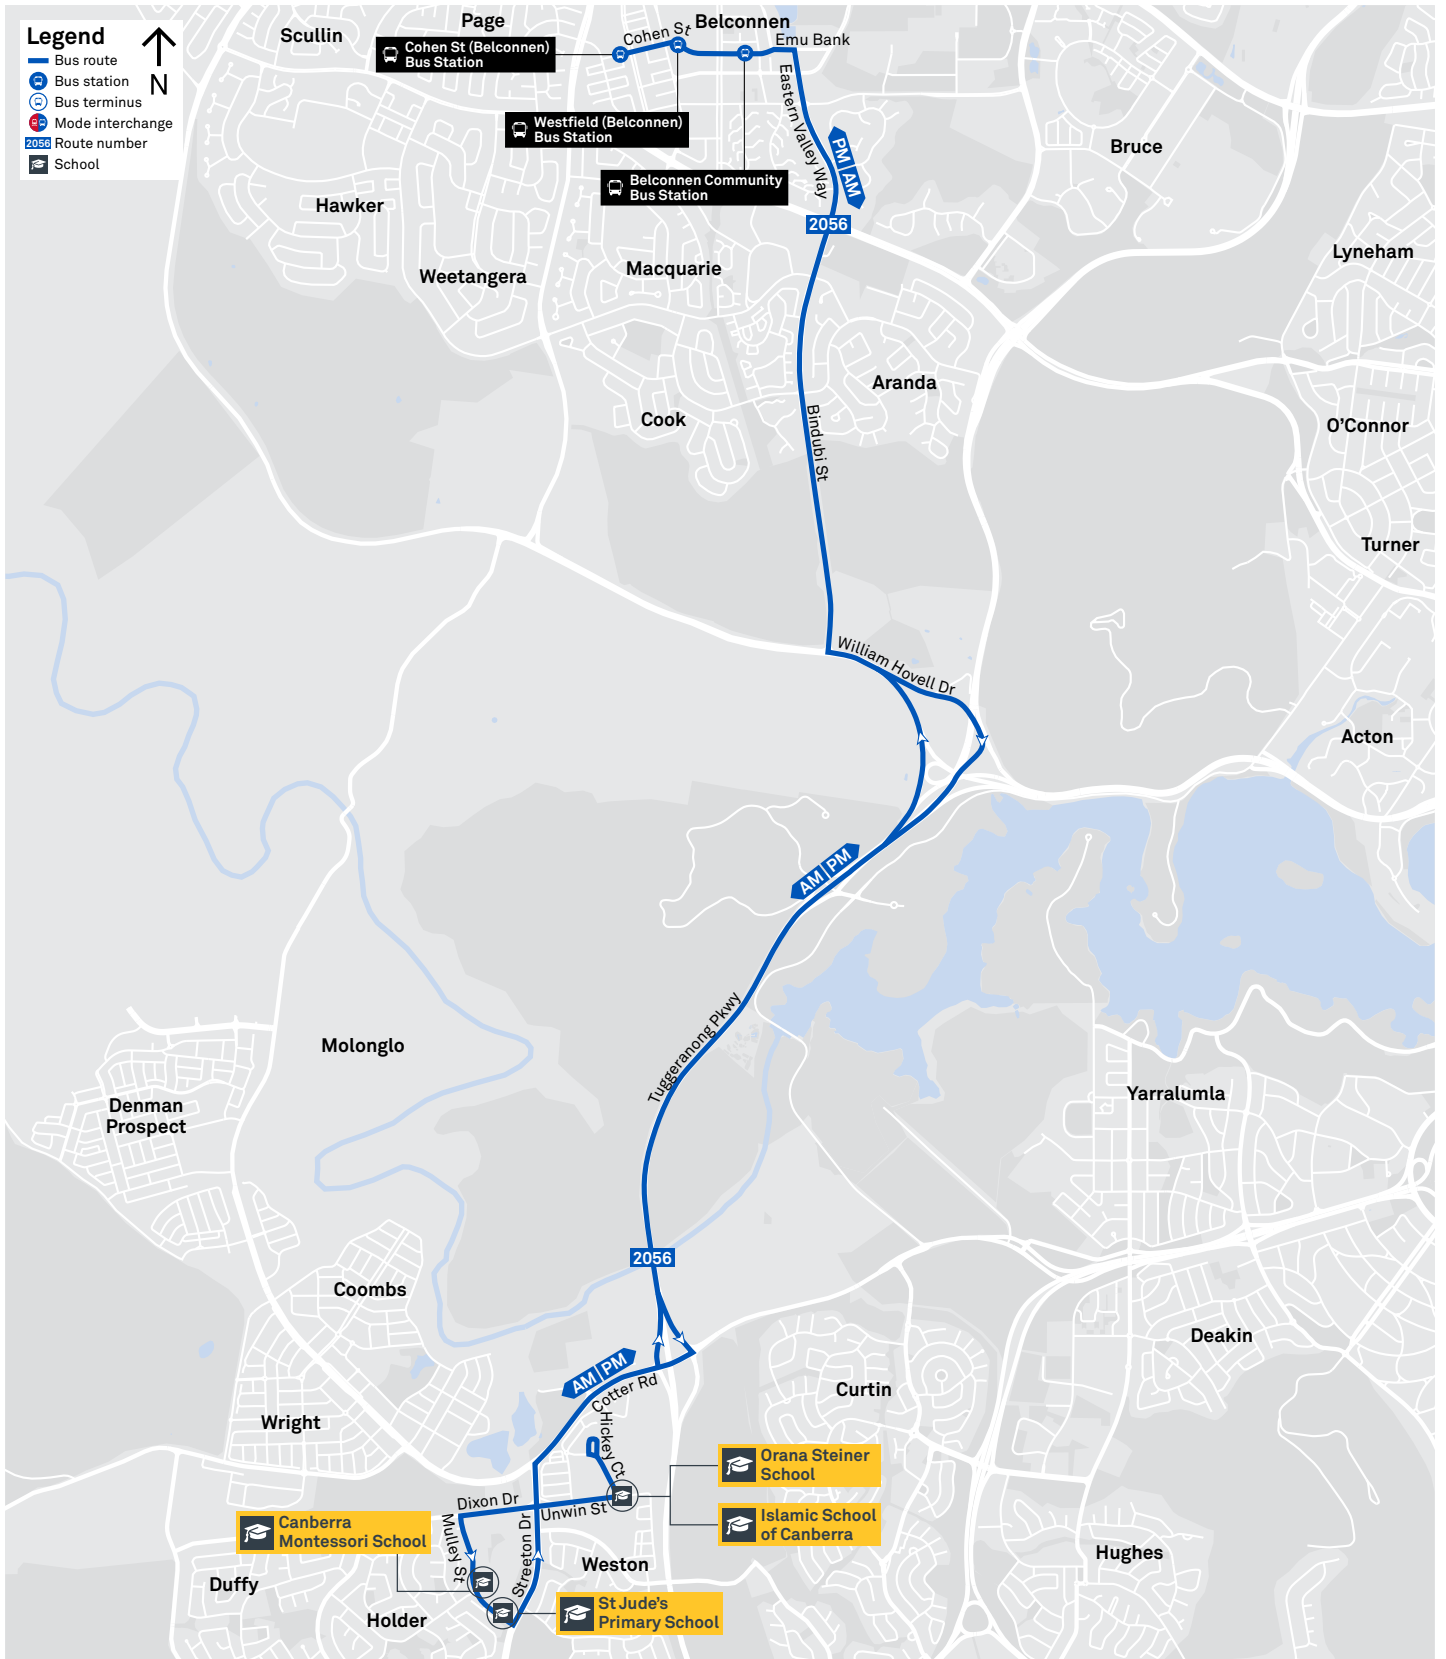

Summary of bus services

Route	AM	PM	Suburbs/Areas Served	Other information
65	✓	✓	Woden Bus Station, Phillip, Weston, Cooleman Court, Holder, Duffy	
66	✓	✓	Woden Bus Station, Lyons, Weston, Coombs, Denman Prospect, Wright, Duffy, Holder, Cooleman Court	
2056	✓	✓	Belconnen Bus Stations	
2057	✓	✓	Woden Bus Station, Cooleman Court	

TG19027

CANBERRA
IS BETTER
CONNECTED

transport.act.gov.au

TTC Transport
Canberra

WESTON CREEK TO WODEN via Duffy and Cooleman Court

ROUTE MAP

- Bus route
- Bus station
- Mode interchange
- Educational institution
- Hospital
- Bicycle lockers
- Park and Ride
- R4 RAPID route
- Bus terminus
- 65 Route number
- Shopping centre
- Bicycle rails
- Bicycle cage

CANBERRA
IS BETTER
CONNECTED

transport.act.gov.au

ACT
Government

Transport
Canberra

COOLEMAN COURT TO WODEN via Denman Prospect and Lyons

66

ROUTE MAP

- Bus route
- Bus station
- Mode interchange
- Educational institution
- Hospital
- Bicycle lockers
- Park and Ride
- R4 RAPID route
- Bus terminus
- 66 Route number
- Shopping centre
- Bicycle rails
- Bicycle cage

CANBERRA
IS BETTER
CONNECTED

transport.act.gov.au

ACT
Government

Transport
Canberra

SCHOOL ROUTE 2056 (AM & PM)

SCHOOL ROUTE 2057 (AM & PM)

CANBERRA IS BETTER CONNECTED

transport.act.gov.au