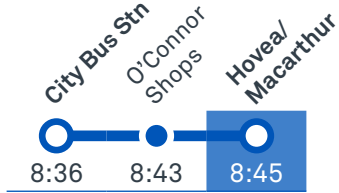

51 From City