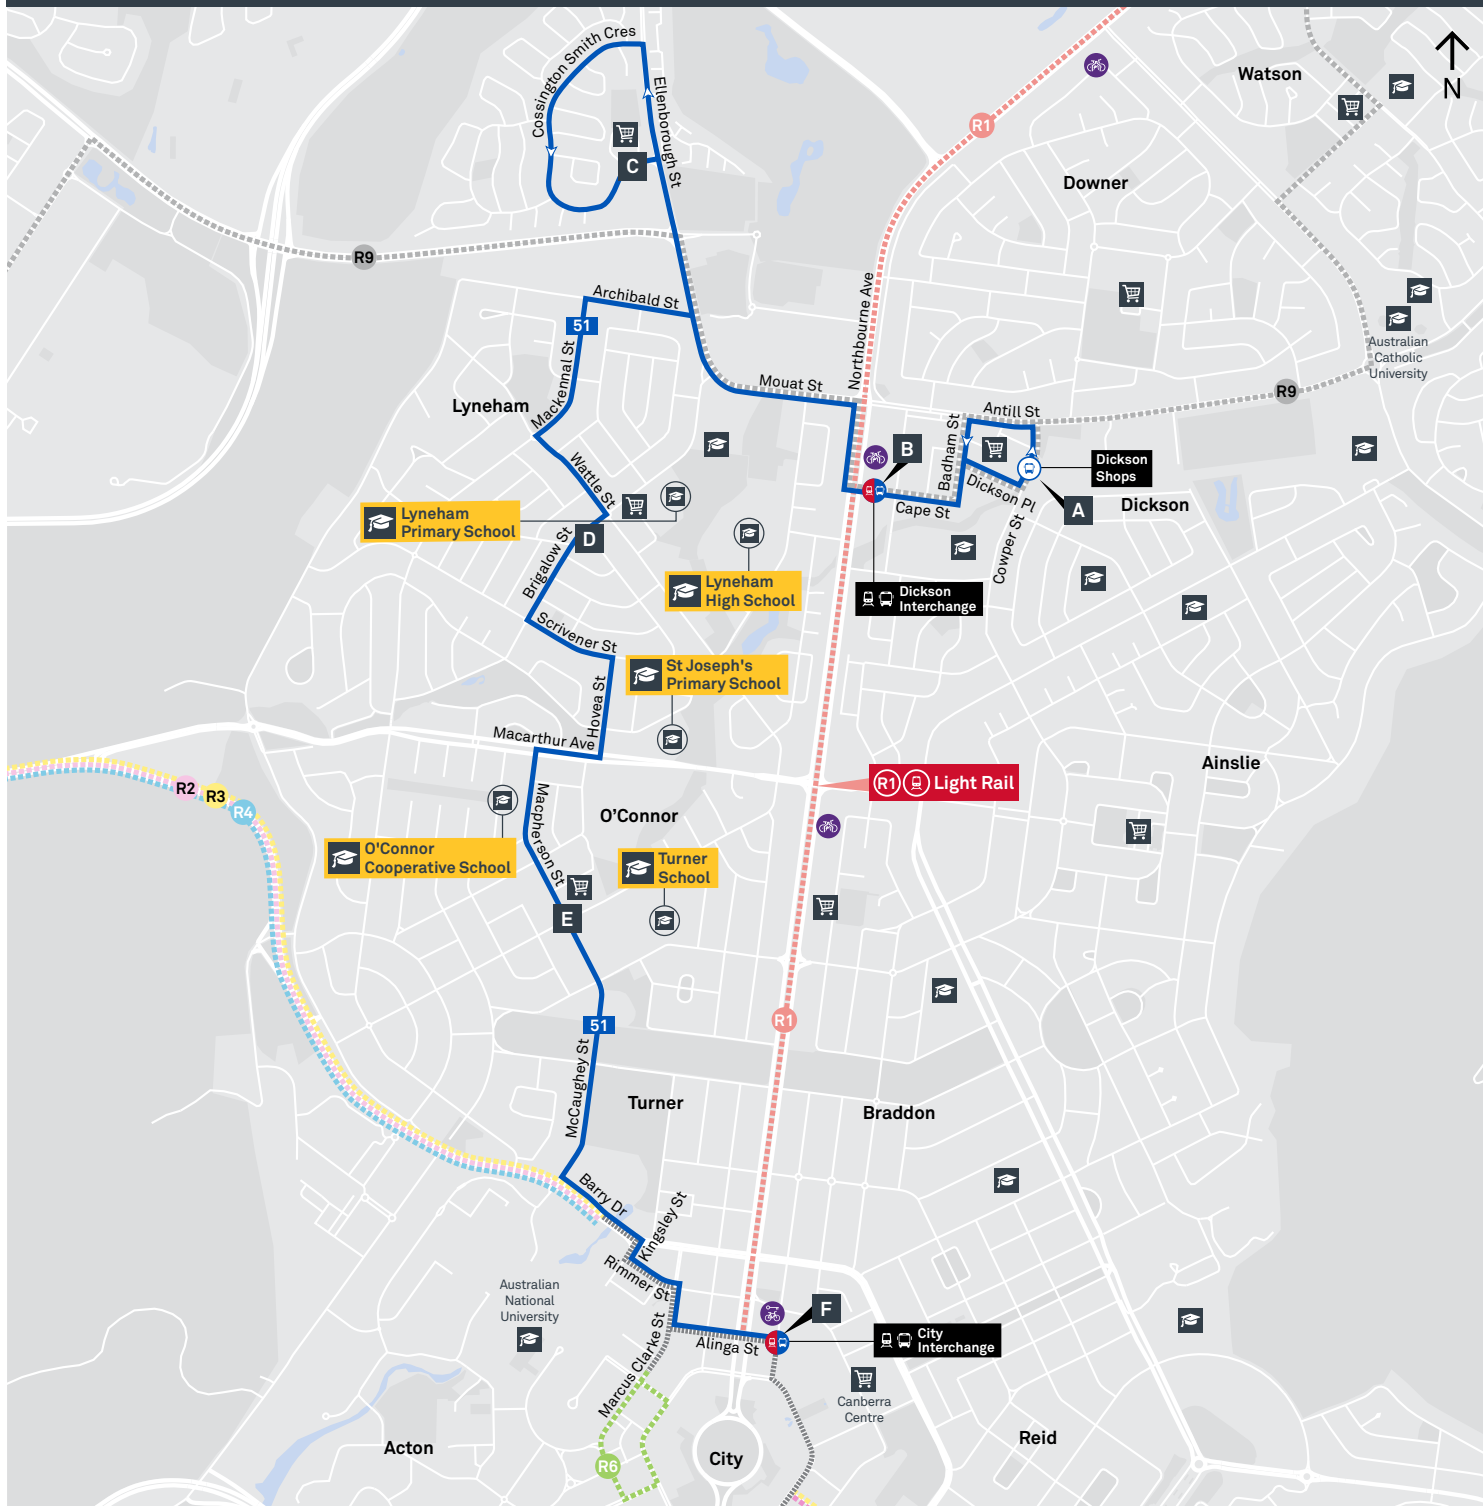

ST JOSEPH'S PRIMARY SCHOOL

Plan your trip with the TC Journey planner! Visit transport.act.gov.au for details

Local area map

School start

🕒 8:55 am

School finish

🕒 3:00 pm

Bus stop location

Route	AM	PM	Suburbs/Areas Served	Other information
51	✓	✓	Dickson, Dickson Bus Station, North Lyneham, Lyneham, Turner, O'Connor, City Interchange	

CANBERRA
IS BETTER
CONNECTED

transport.act.gov.au

TTC Transport
Canberra

Afternoon regular services

Other times available. Visit transport.act.gov.au

51 To Dickson

51 To City

CANBERRA
IS BETTER
CONNECTED

transport.act.gov.au

TTC Transport
Canberra

TG19027

DICKSON TO CITY

via North Lyneham and O'Connor

51

ROUTE MAP

- Bus route
- Bus station
- Mode interchange
- Educational institution
- Hospital
- Bicycle lockers
- Bicycle rails
- Bicycle cage
- R2 RAPID route
- Bus terminus
- 51 Route number
- Shopping centre
- Park and Ride