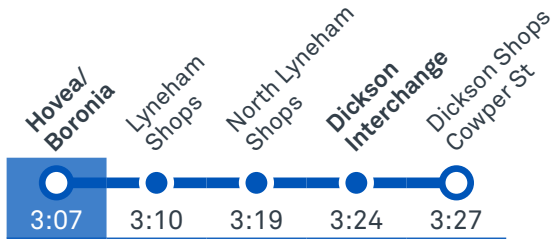

51 From Dickson

CANBERRA
IS BETTER
CONNECTED

transport.act.gov.au

TTC Transport
Canberra

TG19027

ST JOSEPH'S PRIMARY SCHOOL

Plan your trip with the TC Journey planner! Visit transport.act.gov.au for details

Afternoon regular services

Other times available. Visit transport.act.gov.au

51 To Dickson

51 To City

CANBERRA
IS BETTER
CONNECTED

transport.act.gov.au

TTC Transport
Canberra

TG19027

DICKSON TO CITY

via North Lyneham and O'Connor

51

ROUTE MAP

- Bus route
- Bus station
- Mode interchange
- Educational institution
- Hospital
- Bicycle lockers
- Bicycle rails
- Bicycle cage
- R2 RAPID route
- Bus terminus
- 51 Route number
- Shopping centre
- Park and Ride