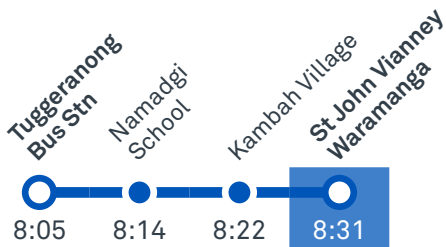

TG19027

CANBERRA
IS BETTER
CONNECTED

transport.act.gov.au

TTC Transport
Canberra

ST JOHN VIANNEY'S PRIMARY SCHOOL

Plan your trip with the TC Journey planner! Visit transport.act.gov.au for details

Morning regular services

Other times available. Visit transport.act.gov.au

70

From Tuggeranong

70

From Woden

71

From Tuggeranong

71

From Woden

TG19027

CANBERRA
IS BETTER
CONNECTED

transport.act.gov.au

TTC Transport
Canberra

ST JOHN VIANNEY'S PRIMARY SCHOOL

Plan your trip with the TC Journey planner! Visit transport.act.gov.au for details

Afternoon regular services

Other times available. Visit transport.act.gov.au

70 To Woden

St John Vianney
Waramanga
Cooleman Court
Interchange Plat 1
Woden Interchange

70 To Tuggeranong

St John Vianney
Waramanga
Carleton St
Shops
Namadgi School
Kambah
Tuggeranong
Bus Stn