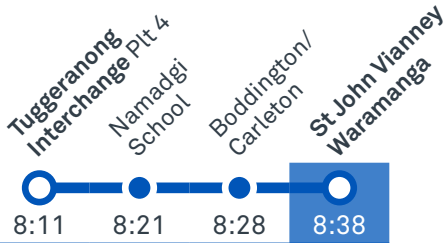

ST JOHN VIANNEY'S PRIMARY SCHOOL

Plan your trip with the TC Journey planner! Visit transport.act.gov.au for details

Morning regular services

Other times available. Visit transport.act.gov.au

70

From Tuggeranong