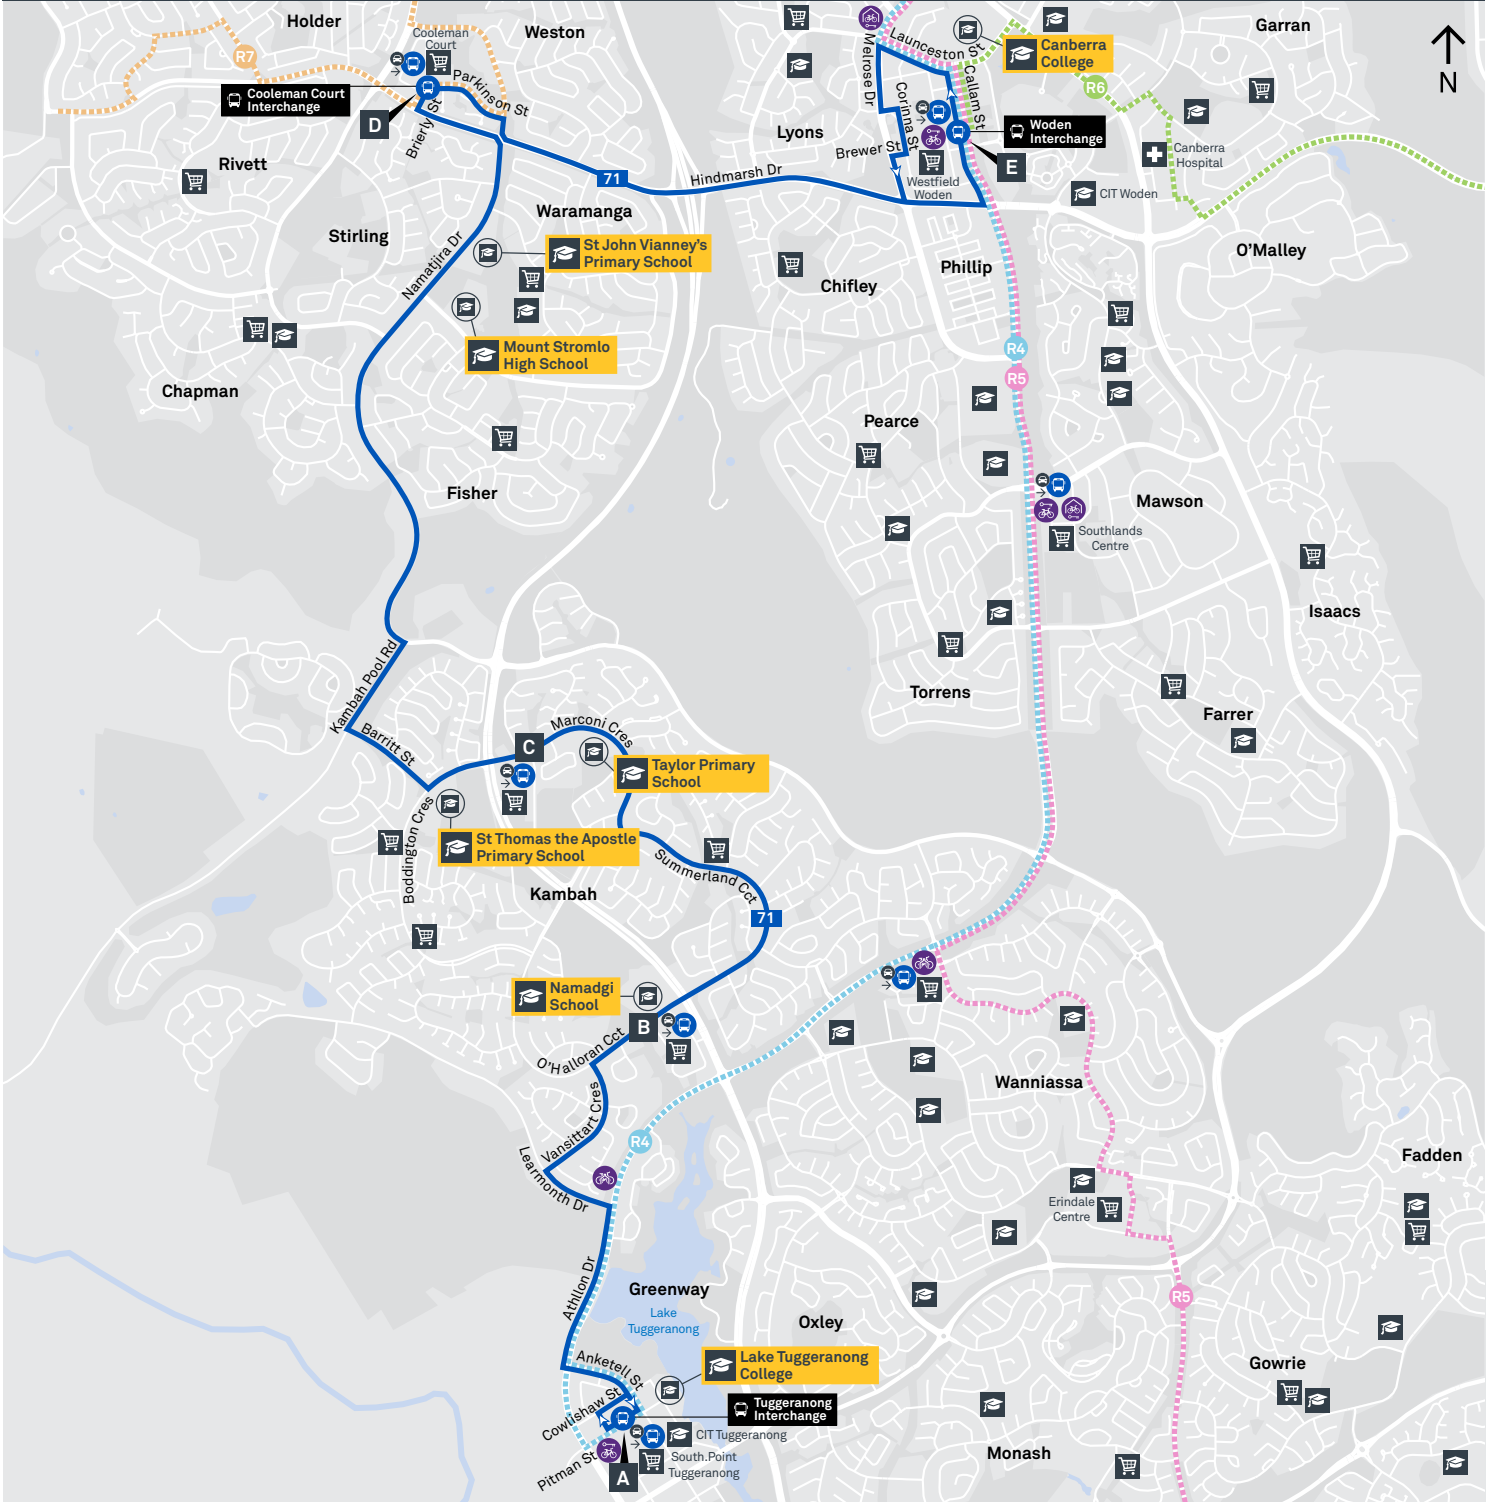

Route	AM	PM	Suburbs/Areas Served	Other information
70	✓	✓	Woden Bus Station, Phillip, Cooleman Court, via Namatijira Drive, Kambah West, Tuggeranong Bus Station	
71	✓	✓	Woden Bus Station, Phillip, Cooleman Court, via Namatijira Drive, Kambah, Tuggeranong Bus Station	

71 To Woden

St John Vianney
Waramanga
Cooleman Court
Interchange Plat 1
Woden Interchange

71 To Tuggeranong

St John Vianney
Waramanga
Kambah Village
Namadgi
School
Tuggeranong
Interchange

CANBERRA
IS BETTER
CONNECTED

transport.act.gov.au

TTC Transport
Canberra

TG19027

TUGGERANONG TO WODEN via Kambah West and Coleman Court

ROUTE MAP

- Bus route
- Bus station
- Mode interchange
- Educational institution
- Hospital
- Bicycle lockers
- Park and Ride
- R4 RAPID route
- Bus terminus
- 70 Route number
- Shopping centre
- Bicycle rails
- Bicycle cage

**CANBERRA
IS BETTER
CONNECTED**

transport.act.gov.au

ACT
Government

**Transport
Canberra**

TUGGERANONG TO WODEN via Kambah East and Coleman Court

71

ROUTE MAP

- Bus route
- Bus station
- Mode interchange
- Educational institution
- Hospital
- Bicycle lockers
- Park and Ride
- R4 RAPID route
- Bus terminus
- 71 Route number
- Shopping centre
- Bicycle rails
- Bicycle cage