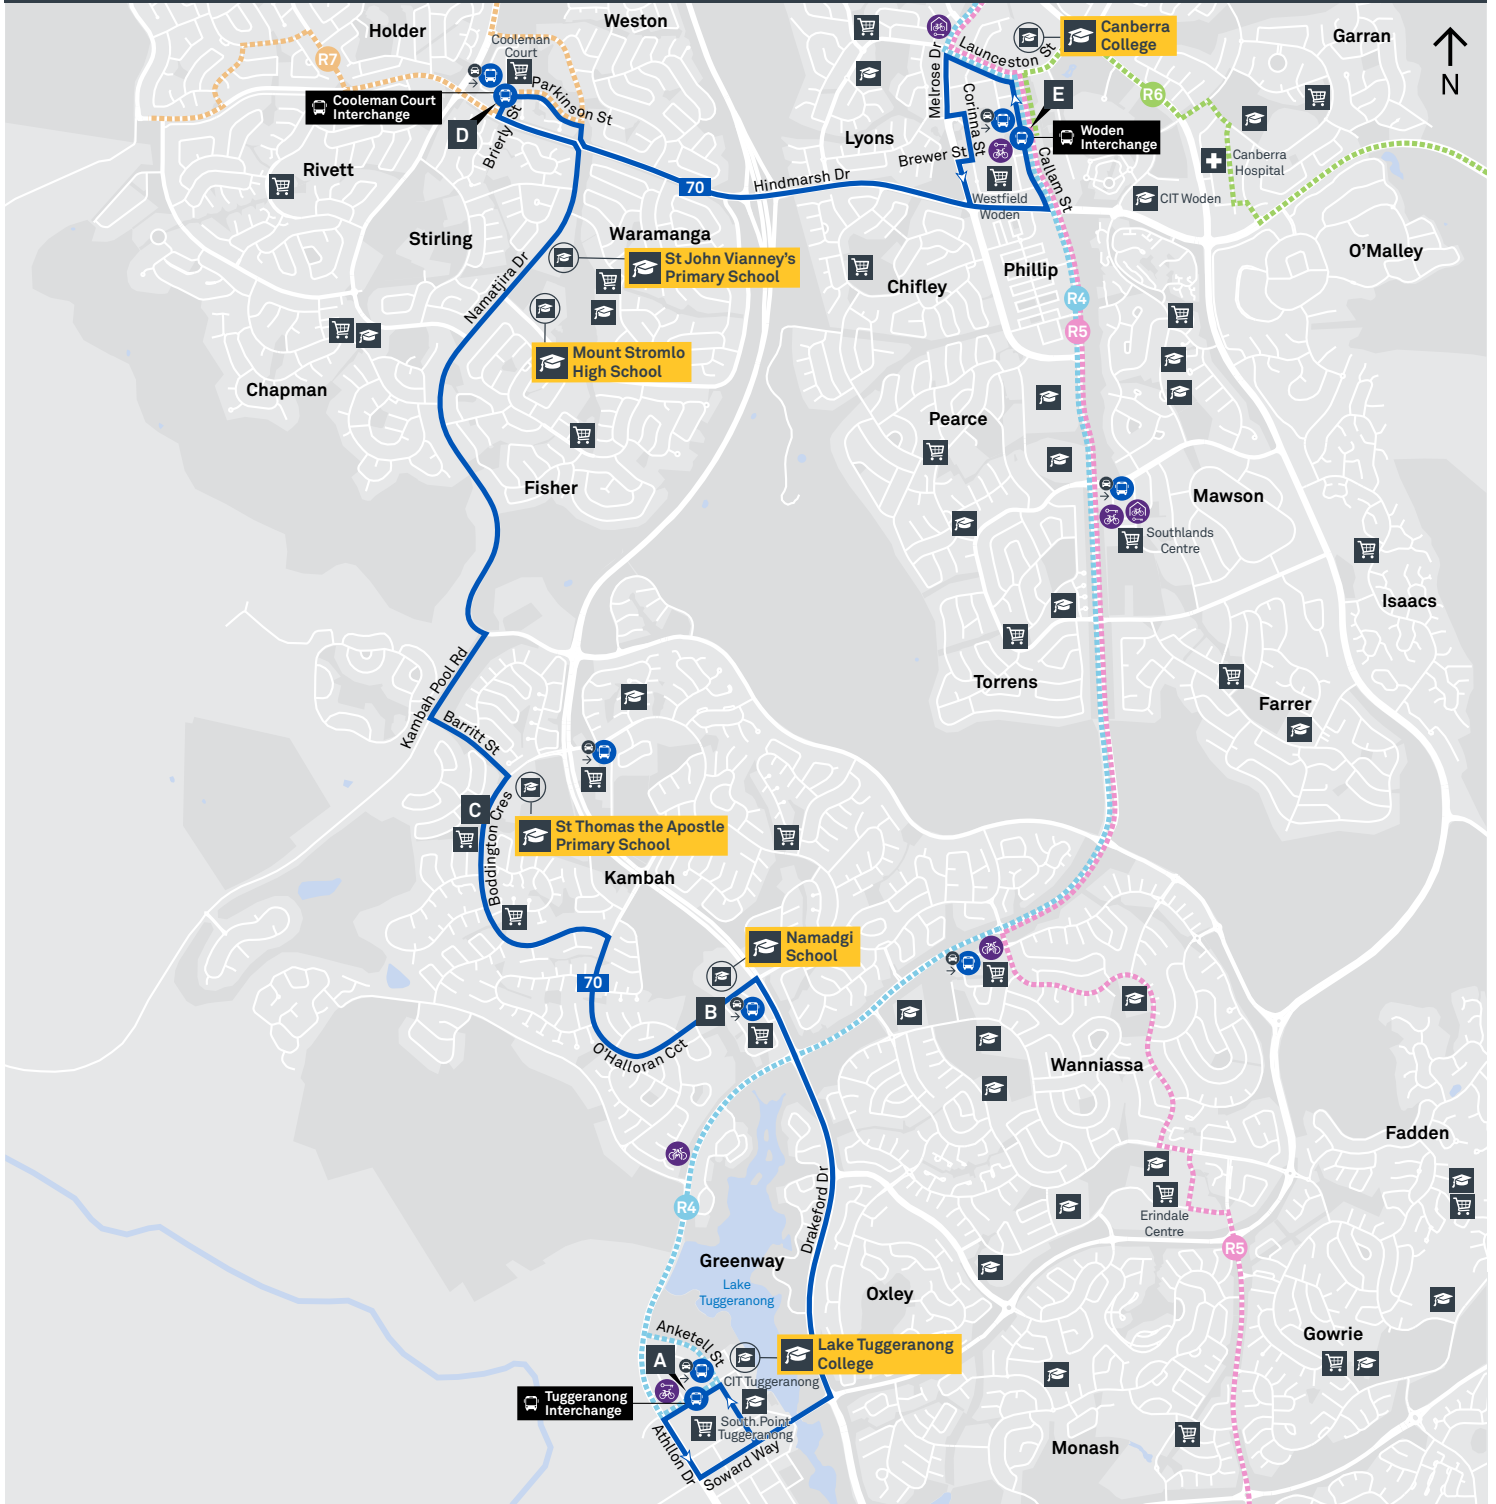

Route	AM	PM	Suburbs/Areas Served	Other information
70	✓	✓	Woden Bus Station, Phillip, Cooleman Court, via Namatijira Drive, Kambah West, Tuggeranong Bus Station	
71	✓	✓	Woden Bus Station, Phillip, Cooleman Court, via Namatijira Drive, Kambah, Tuggeranong Bus Station	

71 To Woden

St John Vianney
Waramanga
Cooleman Court
Interchange Plat 1
Woden Interchange

71 To Tuggeranong

St John Vianney
Waramanga
Kambah Village
Namadgi
School
Tuggeranong
Interchange

CANBERRA
IS BETTER
CONNECTED

transport.act.gov.au

TTC Transport
Canberra

TG19027

TUGGERANONG TO WODEN via Kambah West and Coleman Court

ROUTE MAP

- Bus route
- Bus station
- Mode interchange
- Educational institution
- Hospital
- Bicycle lockers
- Park and Ride
- R4 RAPID route
- Bus terminus
- 70 Route number
- Shopping centre
- Bicycle rails
- Bicycle cage

**CANBERRA
IS BETTER
CONNECTED**

transport.act.gov.au

ACT
Government

**Transport
Canberra**

TUGGERANONG TO WODEN via Kambah East and Coleman Court

71

ROUTE MAP

- Bus route
- Bus station
- Mode interchange
- Educational institution
- Hospital
- Bicycle lockers
- Park and Ride
- R4 RAPID route
- Bus terminus
- 71 Route number
- Shopping centre
- Bicycle rails
- Bicycle cage