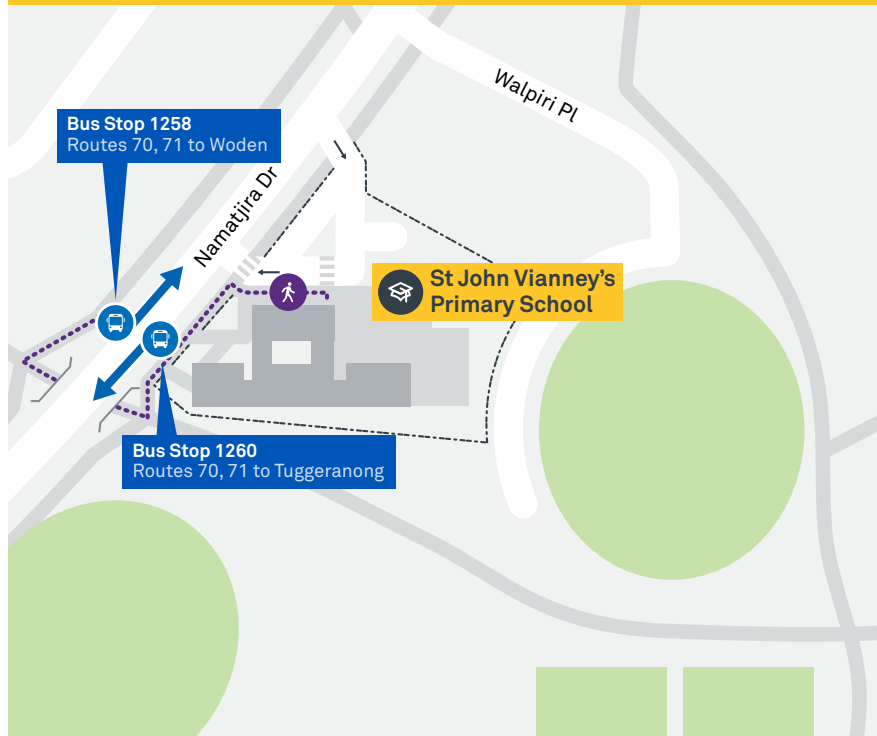

ST JOHN VIANNEY'S PRIMARY SCHOOL

Plan your trip with the TC Journey planner! Visit transport.act.gov.au for details

Local area map

School start

🕒 9:00 am

School finish

🕒 3:10 pm

Bus stop location

70

Regular route number

Walking route

Local area map provides indicative walking paths only. This map is designed to represent local public transport options in the area and is not to scale

Summary of bus services

Route	AM	PM	Suburbs/Areas Served	Other information
70	✓	✓	Woden Bus Station, Phillip, Cooleman Court, via Namatijira Drive, Kambah West, Tuggeranong Bus Station	
71	✓	✓	Woden Bus Station, Phillip, Cooleman Court, via Namatijira Drive, Kambah, Tuggeranong Bus Station	

TG19027

CANBERRA
IS BETTER
CONNECTED

transport.act.gov.au

TTC Transport
Canberra