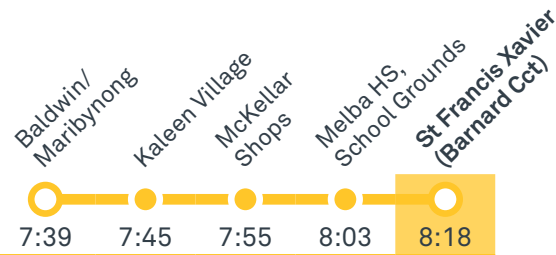

TG19027

CANBERRA IS BETTER CONNECTED

transport.act.gov.au

TTC Transport Canberra