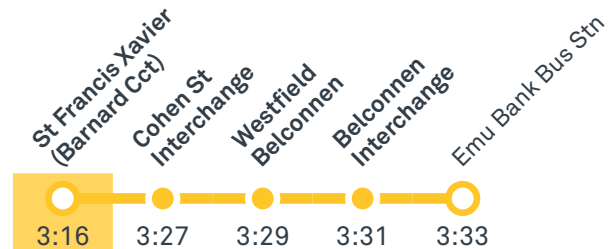

Afternoon regular services

Other times available. Visit transport.act.gov.au

40 To Fraser

40 To Belconnen

42 To Fraser

42 To Belconnen

Afternoon school services

1038 To Fraser

1039 To Fraser

1040 To Aranda

1042 To Belconnen

TG19027

CANBERRA IS BETTER CONNECTED

transport.act.gov.au

TTC Transport Canberra

ST FRANCIS XAVIER COLLEGE