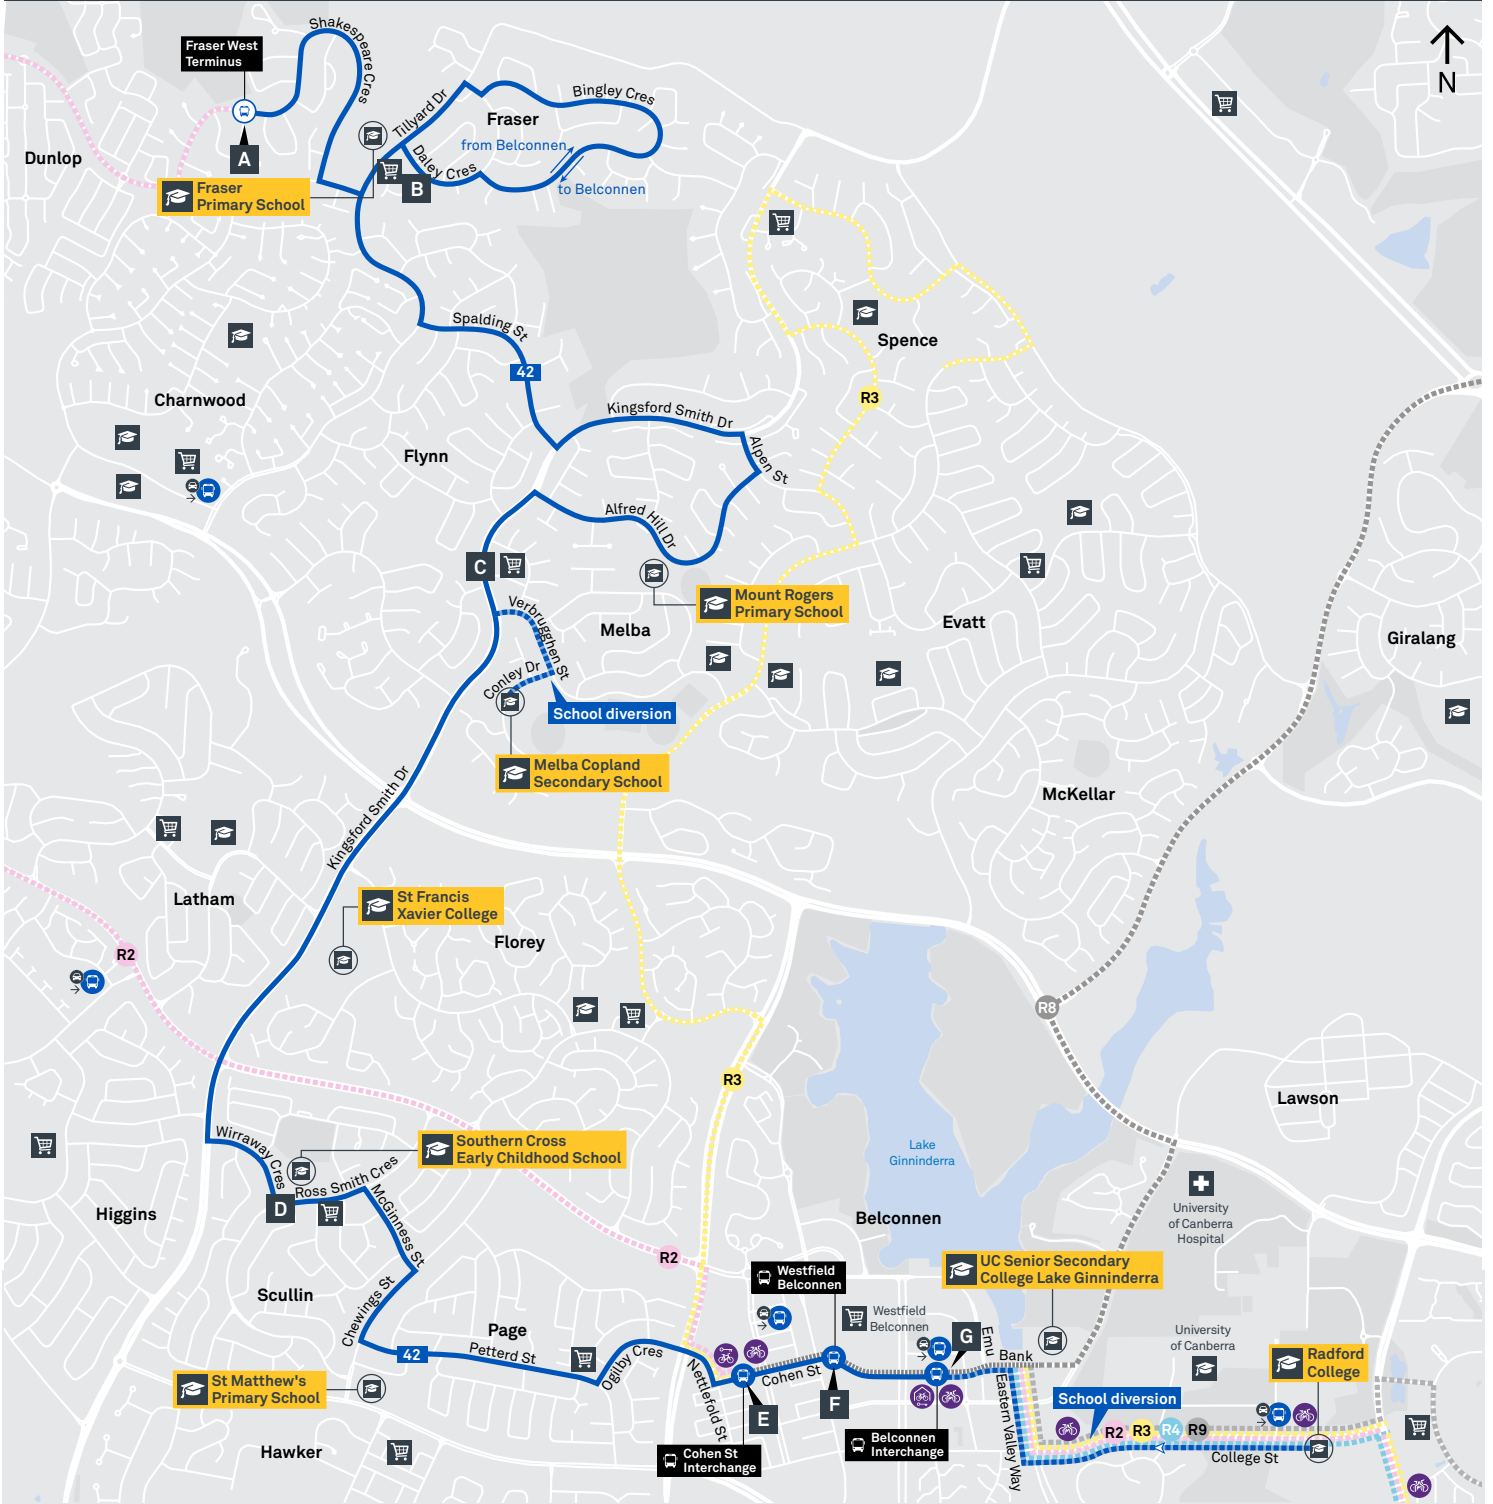

CANBERRA
IS BETTER
CONNECTED

transport.act.gov.au

ACT
Government

Transport
Canberra

TG19027

Summary of bus services

Route	AM	PM	Suburbs/Areas Served	Other information
40	✓	✓	Fraser, Charnwood, Macgregor, Holt, Kippax, Latham, Florey, Belconnen Bus Stations	
42	✓	✓	Fraser, Flynn, Melba, Scullin, Page, Belconnen Bus Stations	
1038	✓	✓	Fraser West, Dunlop, Macgregor	
1039	✓	✓	Fraser, Charnwood, via Florey Dr, Latham	
1040	✓	✓	Hawker, Weetangera, Cook, Aranda	
1042	✓	✓	Florey Belconnen Bus Stations	
1043	✓	✓	Fraser, Flynn	
1044	✓	✓	Melba, Spence, Evatt	
1045	✓	✓	Gungahlin Place Bus Station, Ngunnawal, Casey, Nicholls, Spence, Melba	
1046	✓	✓	Kaleen, Giralang, Mckellar, Evatt, Melba	

CANBERRA IS BETTER CONNECTED

transport.act.gov.au

FRASER TO BELCONNEN

via Melba and Page

ROUTE MAP

- Bus route
- Bus station
- Mode interchange
- Educational institution
- Hospital
- Bicycle lockers
- Park and Ride
- R2 **RAPID** route
- Bus terminus
- 42 Route number
- Shopping centre
- Bicycle rails
- Bicycle cage

**CANBERRA
IS BETTER
CONNECTED**

transport.act.gov.au

SCHOOL ROUTE 1038 (AM & PM)

CANBERRA
IS BETTER
CONNECTED

transport.act.gov.au

TTC Transport
Canberra

SCHOOL ROUTE 1039 (AM & PM)

SCHOOL ROUTE 1040 (AM & PM)

transport.act.gov.au

SCHOOL ROUTE 1046 (AM & PM)