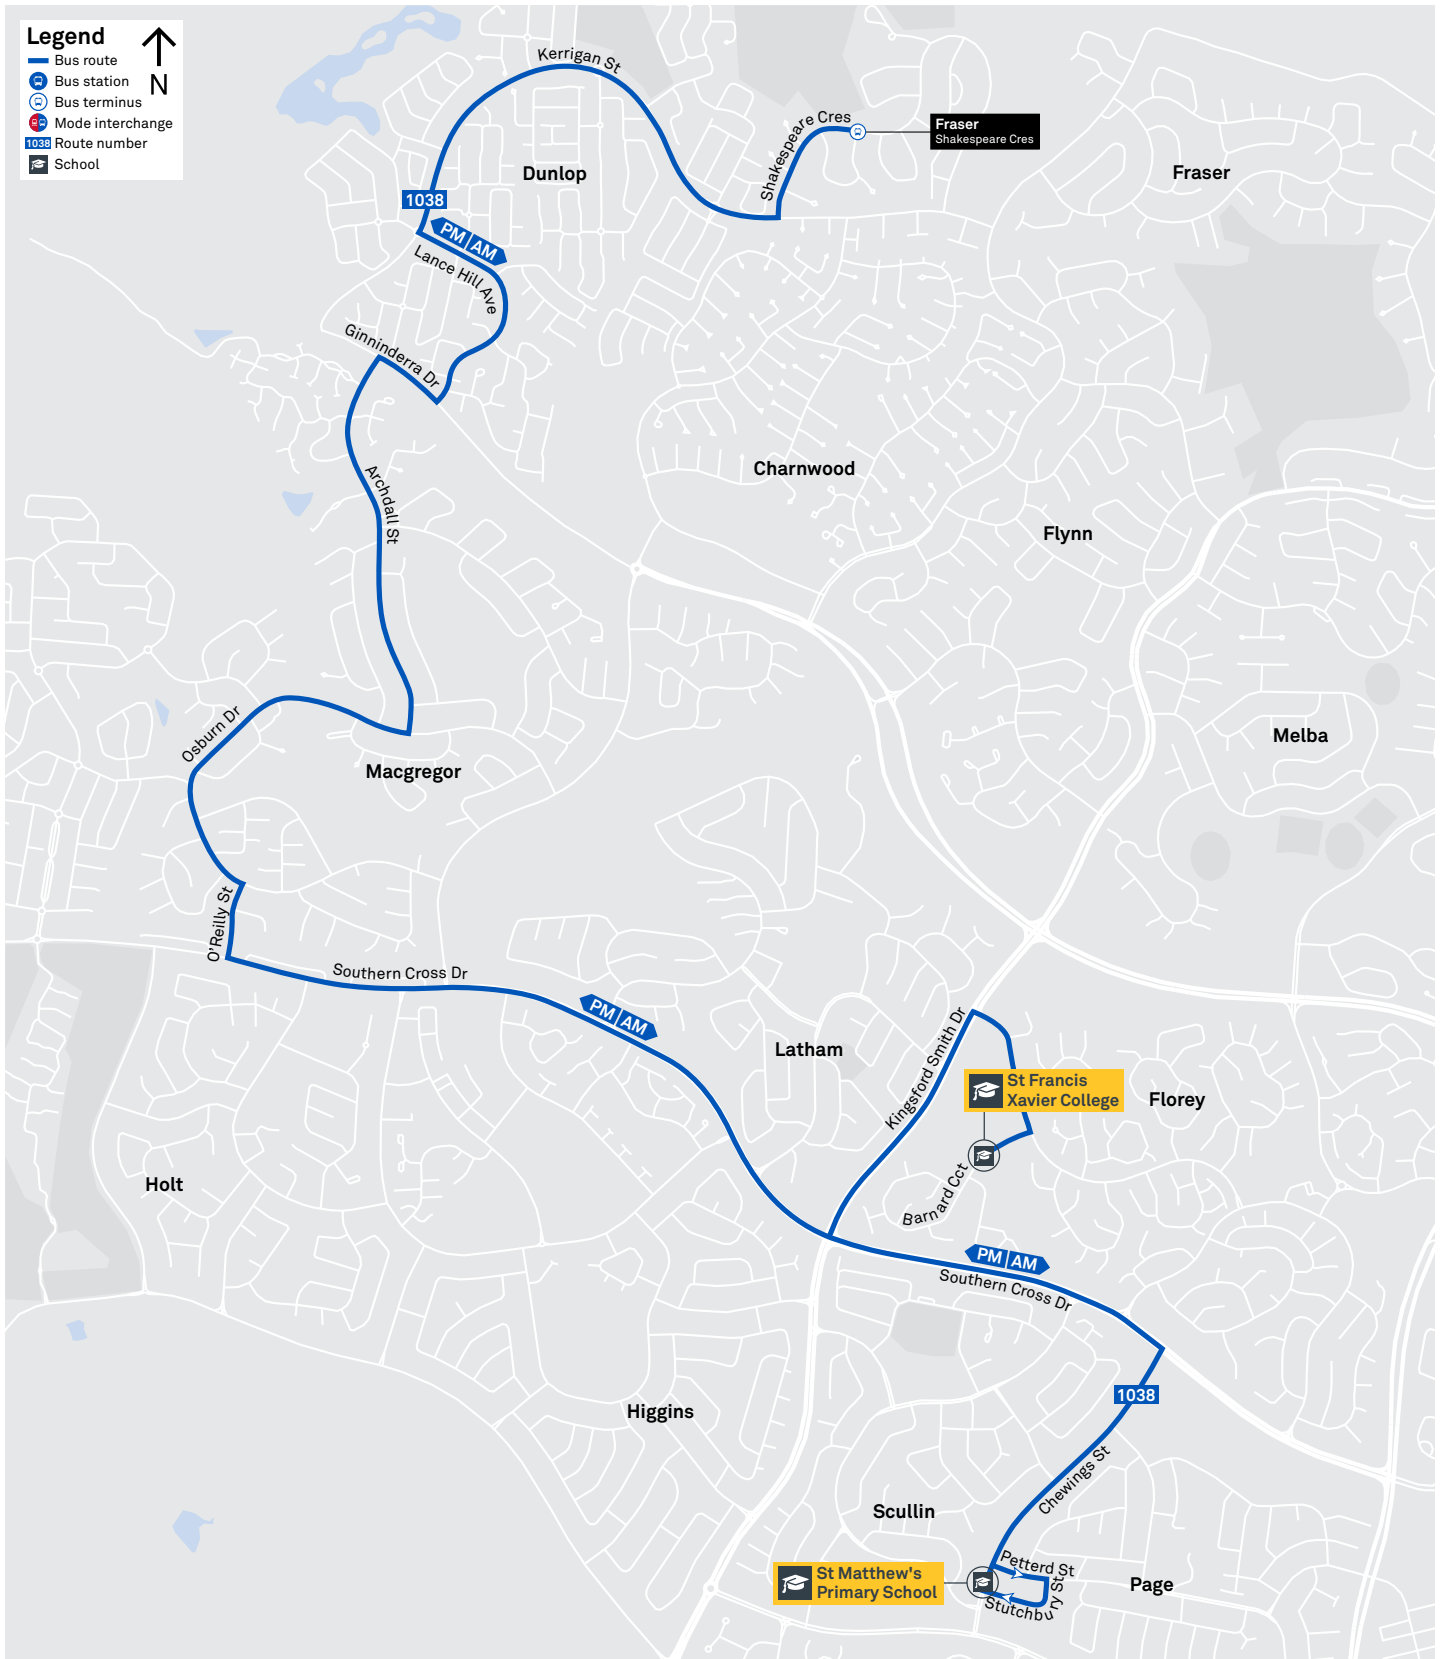

SCHOOL ROUTE 1038 (AM & PM)

CANBERRA
IS BETTER
CONNECTED

transport.act.gov.au

TTC Transport
Canberra