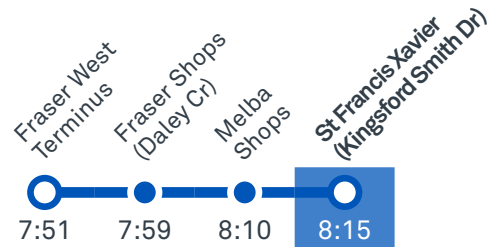

42 From Fraser