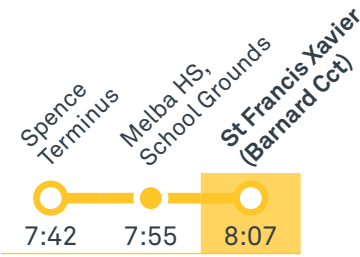

CANBERRA IS BETTER CONNECTED

transport.act.gov.au

TTC Transport Canberra

ST FRANCIS XAVIER COLLEGE

Plan your trip with the TC Journey planner! Visit transport.act.gov.au for details

1043 From Fraser

1044 From Spence

1045 From Gungahlin

1046 From Kaleen

TG19027

CANBERRA IS BETTER CONNECTED

transport.act.gov.au

TTC Transport Canberra

ST FRANCIS XAVIER COLLEGE

Plan your trip with the TC Journey planner! Visit transport.act.gov.au for details