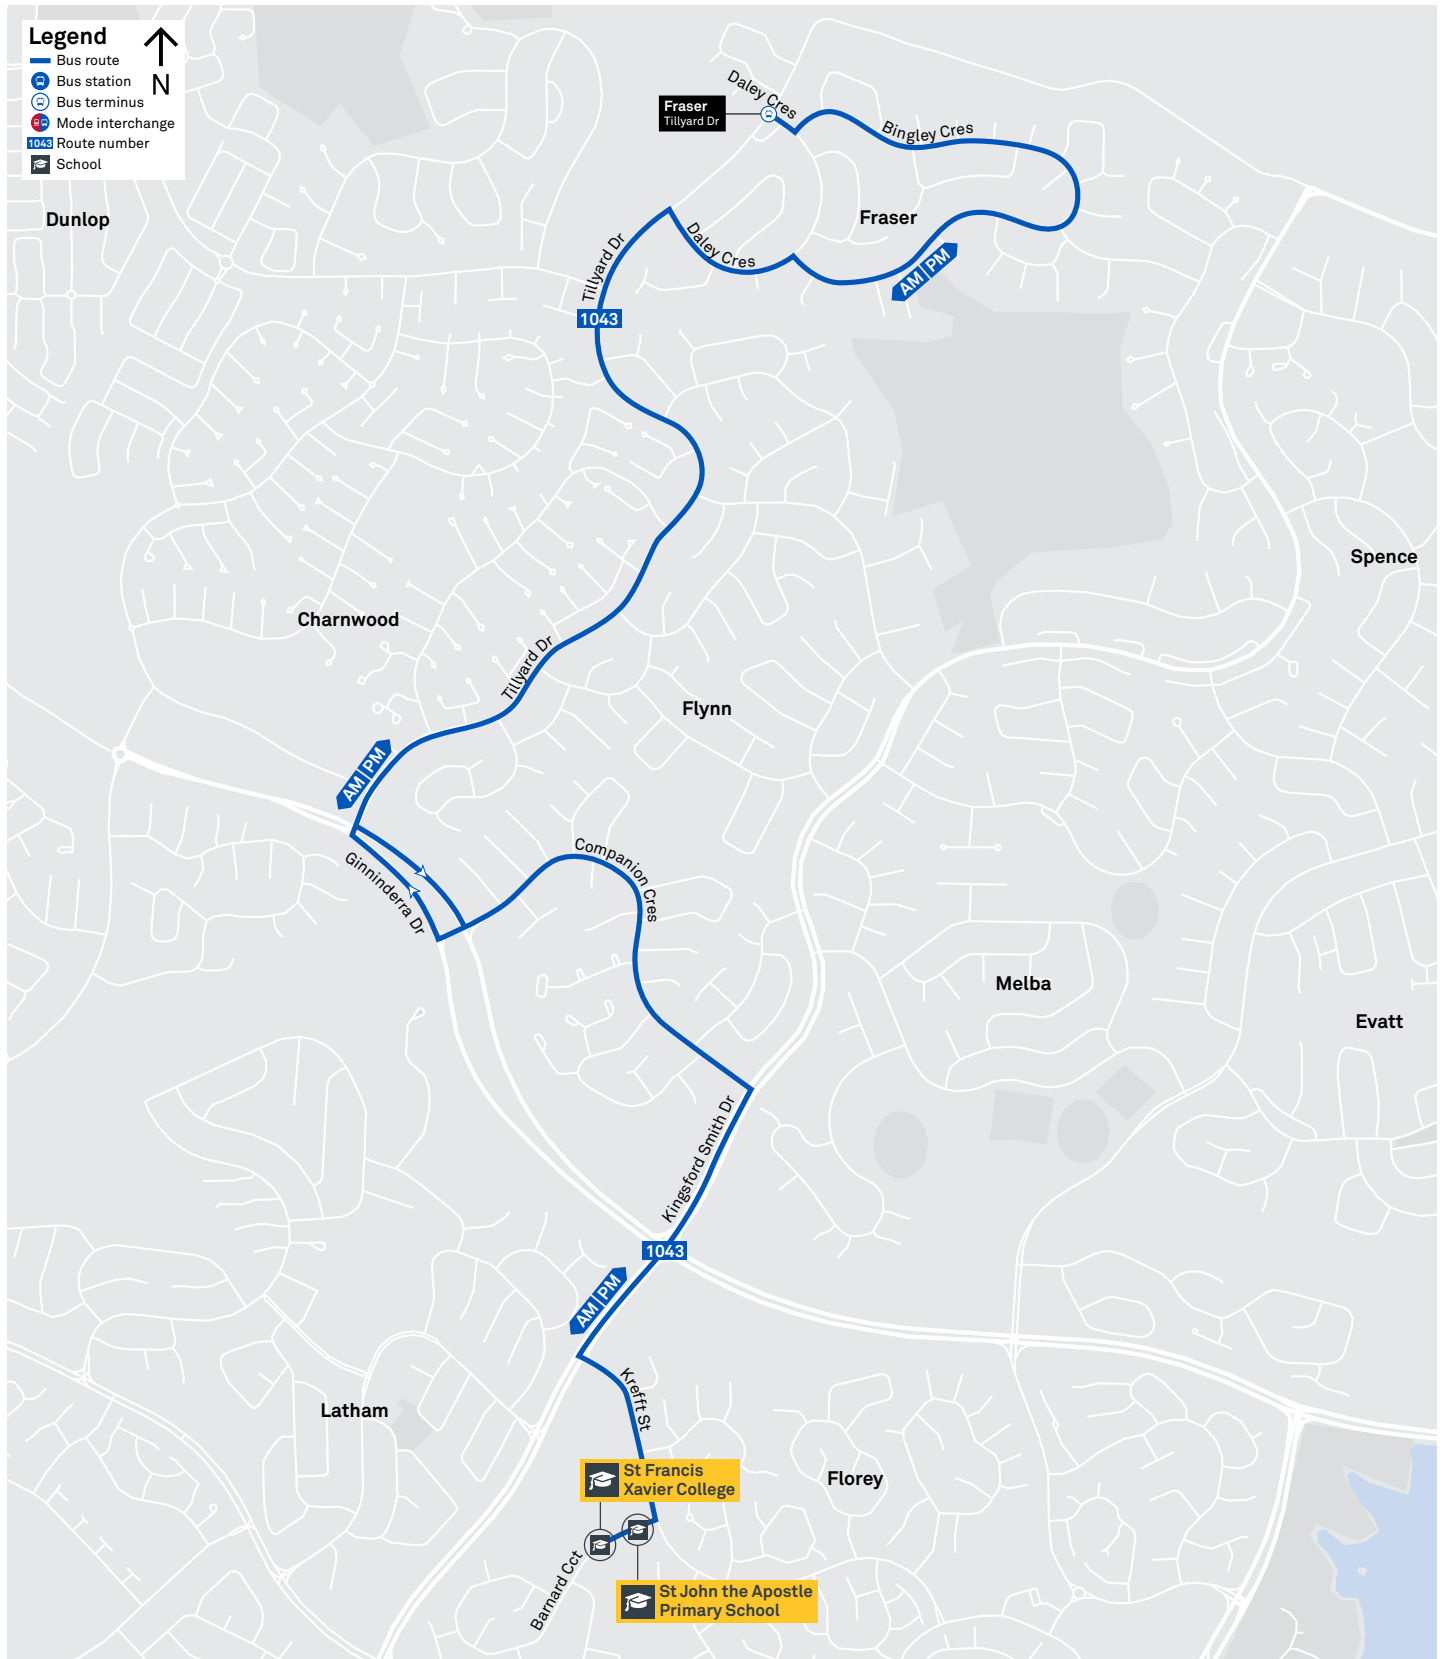

CANBERRA IS BETTER CONNECTED

transport.act.gov.au

TTC Transport Canberra

SCHOOL ROUTE 1042 (AM & PM)

SCHOOL ROUTE 1043 (AM & PM)

SCHOOL ROUTE 1044 (AM & PM)

SCHOOL ROUTE 1045 (AM & PM)

CANBERRA
IS BETTER
CONNECTED

transport.act.gov.au

SCHOOL ROUTE 1046 (AM & PM)