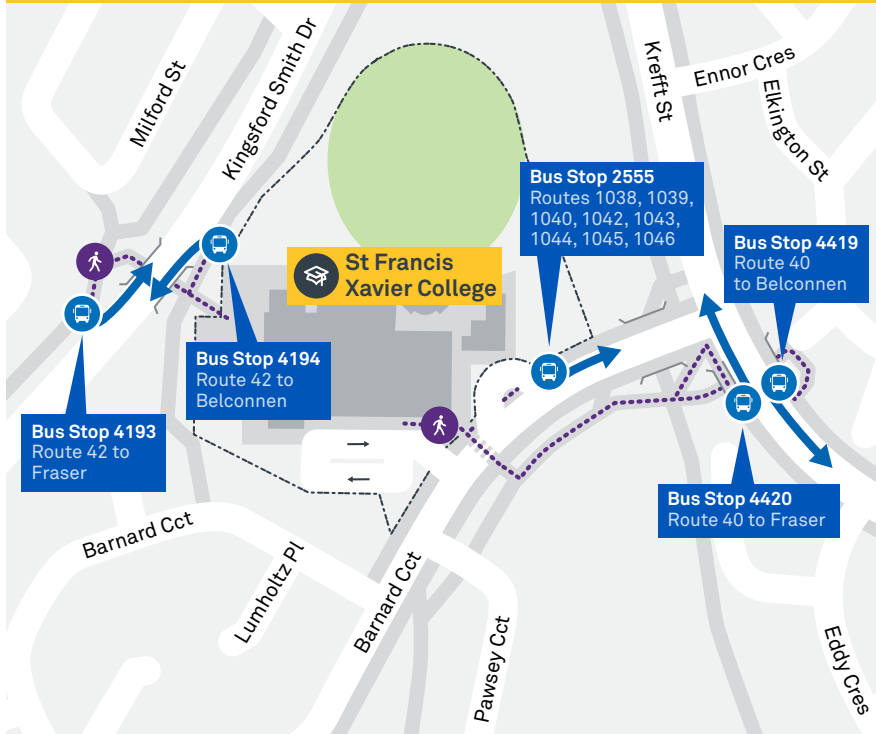

ST FRANCIS XAVIER COLLEGE

Plan your trip with the TC Journey planner! Visit transport.act.gov.au for details

Local area map

School start

🕒 8:38 am

School finish

🕒 3:00 pm

Bus stop location

40

Regular route number

1038

School route number

Walking route

Local area map provides indicative walking paths only. This map is designed to represent local public transport options in the area and is not to scale

CANBERRA
IS BETTER
CONNECTED

transport.act.gov.au

ACT
Government

Transport
Canberra

TG19027