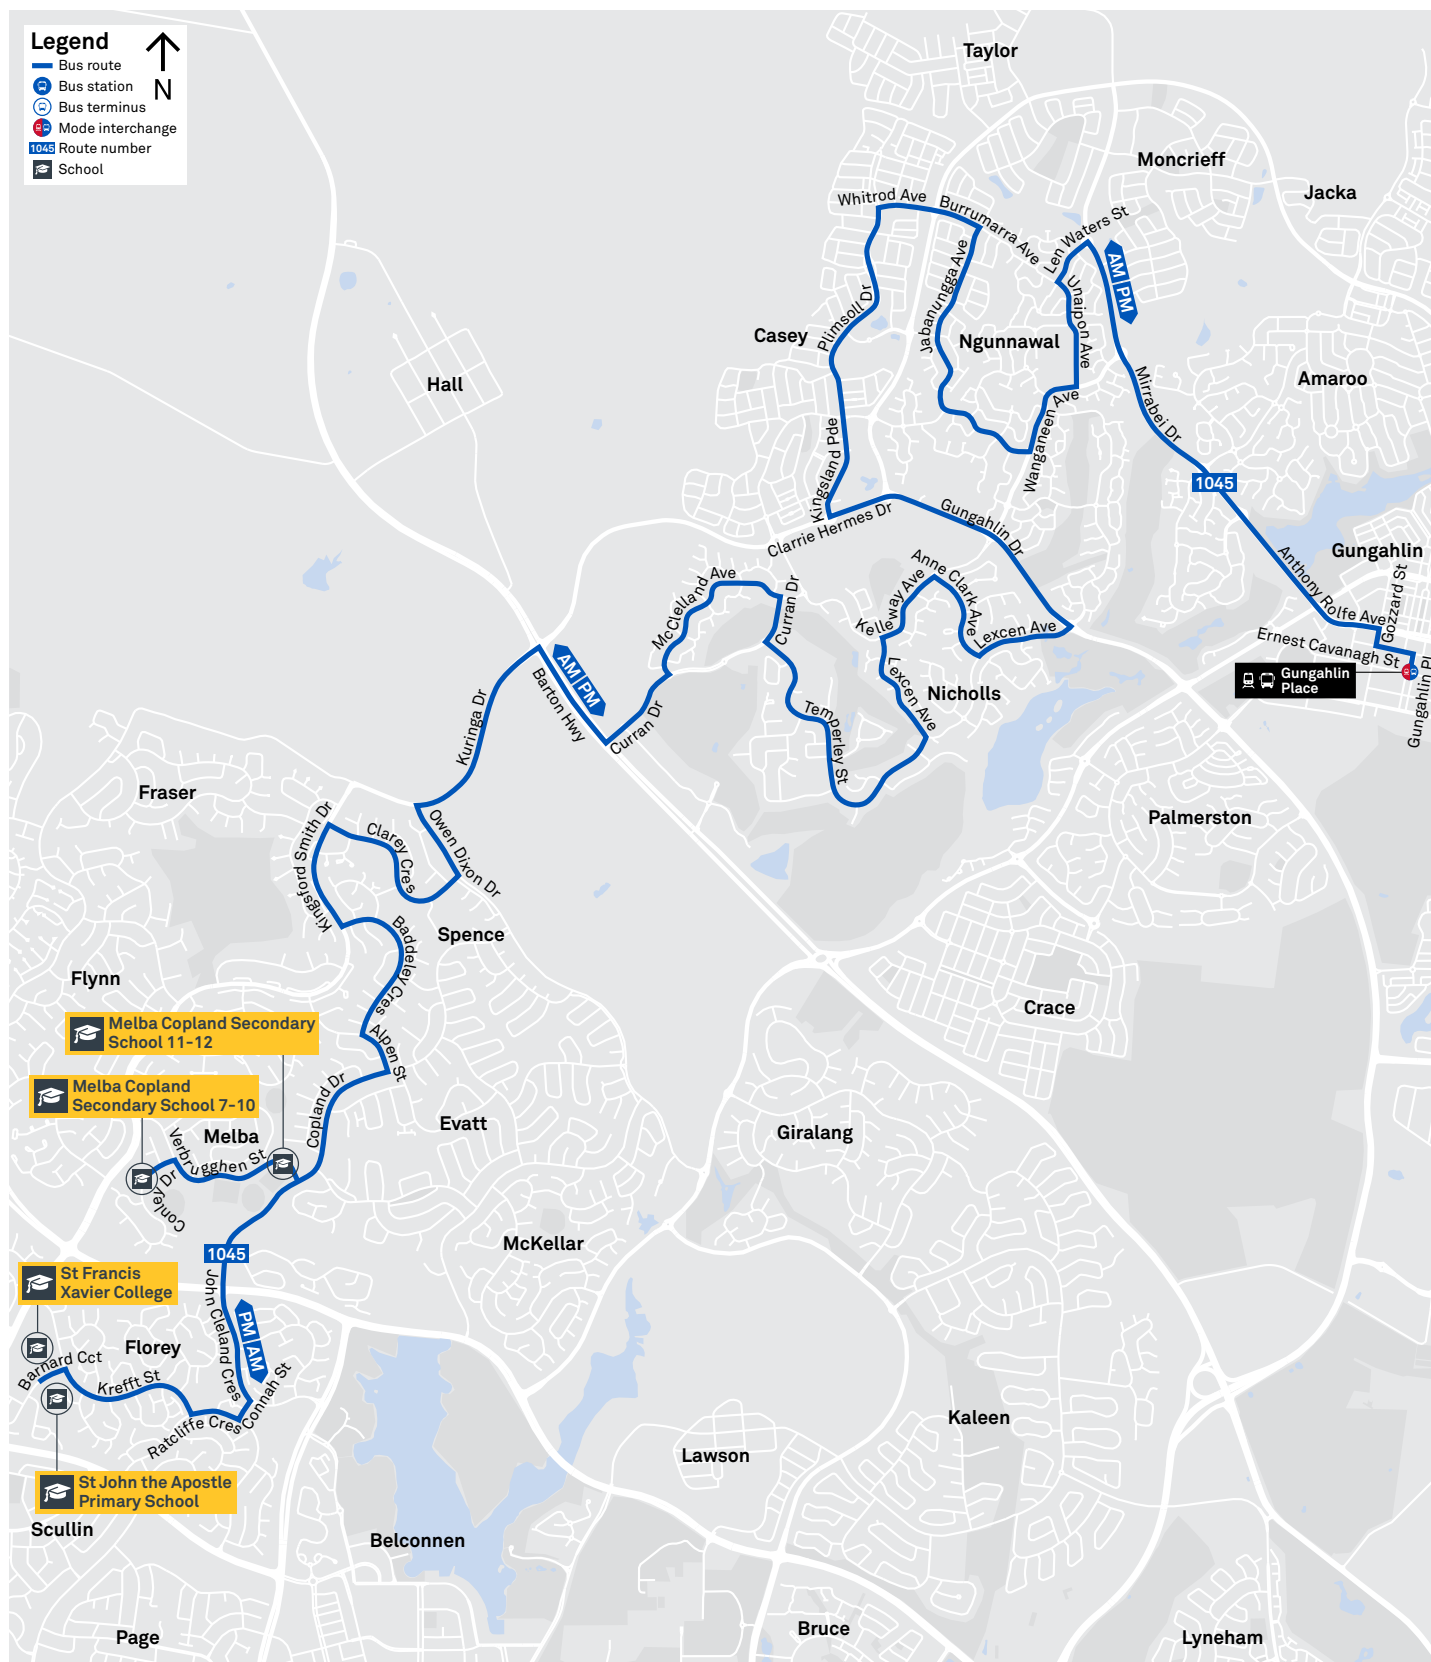

CANBERRA IS BETTER CONNECTED

transport.act.gov.au

TTC Transport Canberra

SCHOOL ROUTE 1042 (AM & PM)

SCHOOL ROUTE 1043 (AM & PM)

SCHOOL ROUTE 1044 (AM & PM)

SCHOOL ROUTE 1045 (AM & PM)

CANBERRA
IS BETTER
CONNECTED

transport.act.gov.au

SCHOOL ROUTE 1046 (AM & PM)