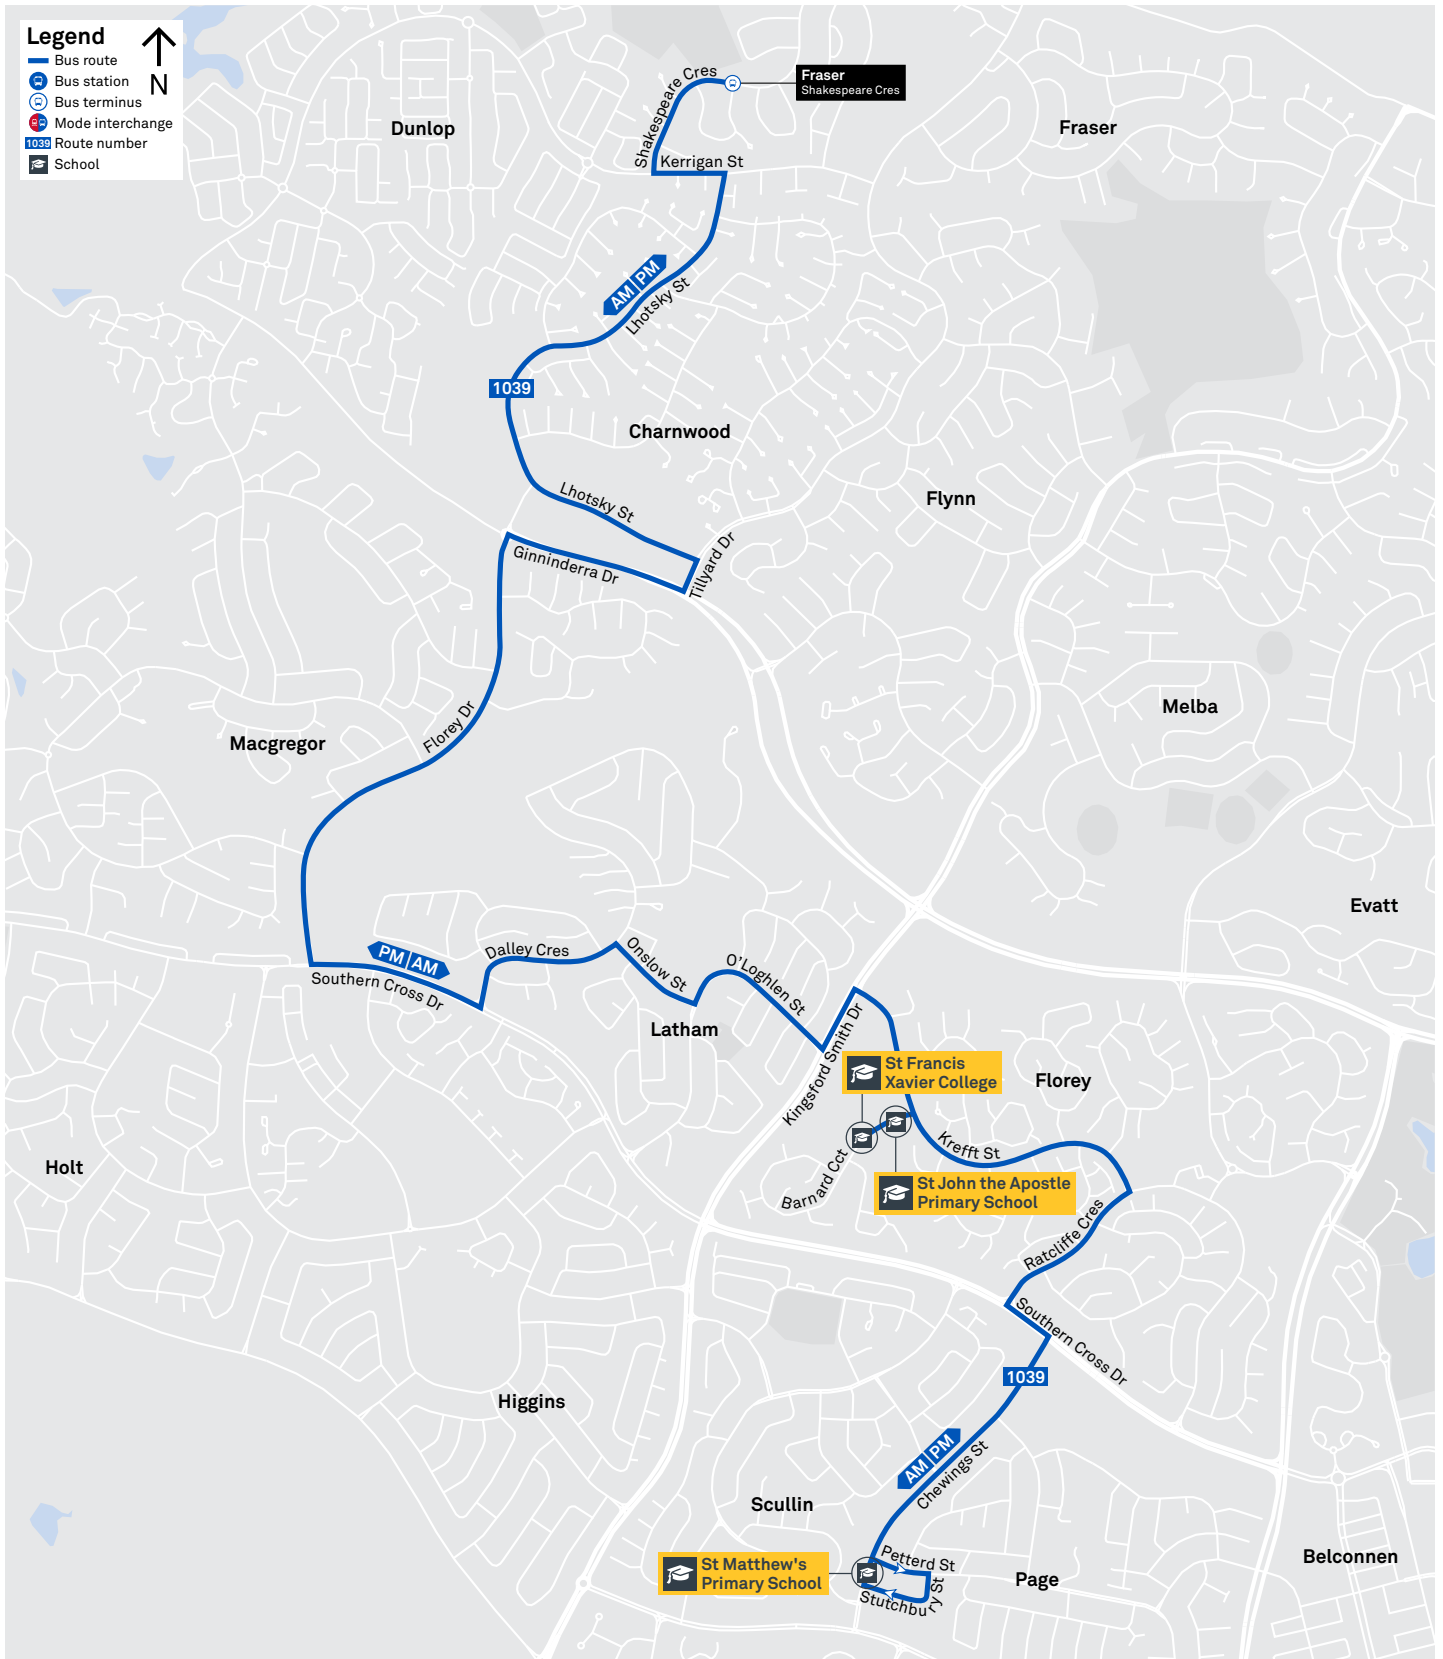

CANBERRA
IS BETTER
CONNECTED

transport.act.gov.au

ACT
Government

Transport
Canberra

TG19027

Summary of bus services

Route	AM	PM	Suburbs/Areas Served	Other information
40	✓	✓	Fraser, Charnwood, Macgregor, Holt, Kippax, Latham, Florey, Belconnen Bus Stations	
42	✓	✓	Fraser, Flynn, Melba, Scullin, Page, Belconnen Bus Stations	
1038	✓	✓	Fraser West, Dunlop, Macgregor	
1039	✓	✓	Fraser, Charnwood, via Florey Dr, Latham	
1040	✓	✓	Hawker, Weetangera, Cook, Aranda	
1042	✓	✓	Florey Belconnen Bus Stations	
1043	✓	✓	Fraser, Flynn	
1044	✓	✓	Melba, Spence, Evatt	
1045	✓	✓	Gungahlin Place Bus Station, Ngunnawal, Casey, Nicholls, Spence, Melba	
1046	✓	✓	Kaleen, Giralang, Mckellar, Evatt, Melba	

**CANBERRA
IS BETTER
CONNECTED**

transport.act.gov.au

SCHOOL ROUTE 1038 (AM & PM)

CANBERRA
IS BETTER
CONNECTED

transport.act.gov.au

TTC Transport
Canberra

SCHOOL ROUTE 1039 (AM & PM)

SCHOOL ROUTE 1040 (AM & PM)

CANBERRA IS BETTER CONNECTED

transport.act.gov.au

TTC Transport Canberra

SCHOOL ROUTE 1042 (AM & PM)

SCHOOL ROUTE 1043 (AM & PM)

SCHOOL ROUTE 1044 (AM & PM)

SCHOOL ROUTE 1045 (AM & PM)

CANBERRA
IS BETTER
CONNECTED

transport.act.gov.au

SCHOOL ROUTE 1046 (AM & PM)