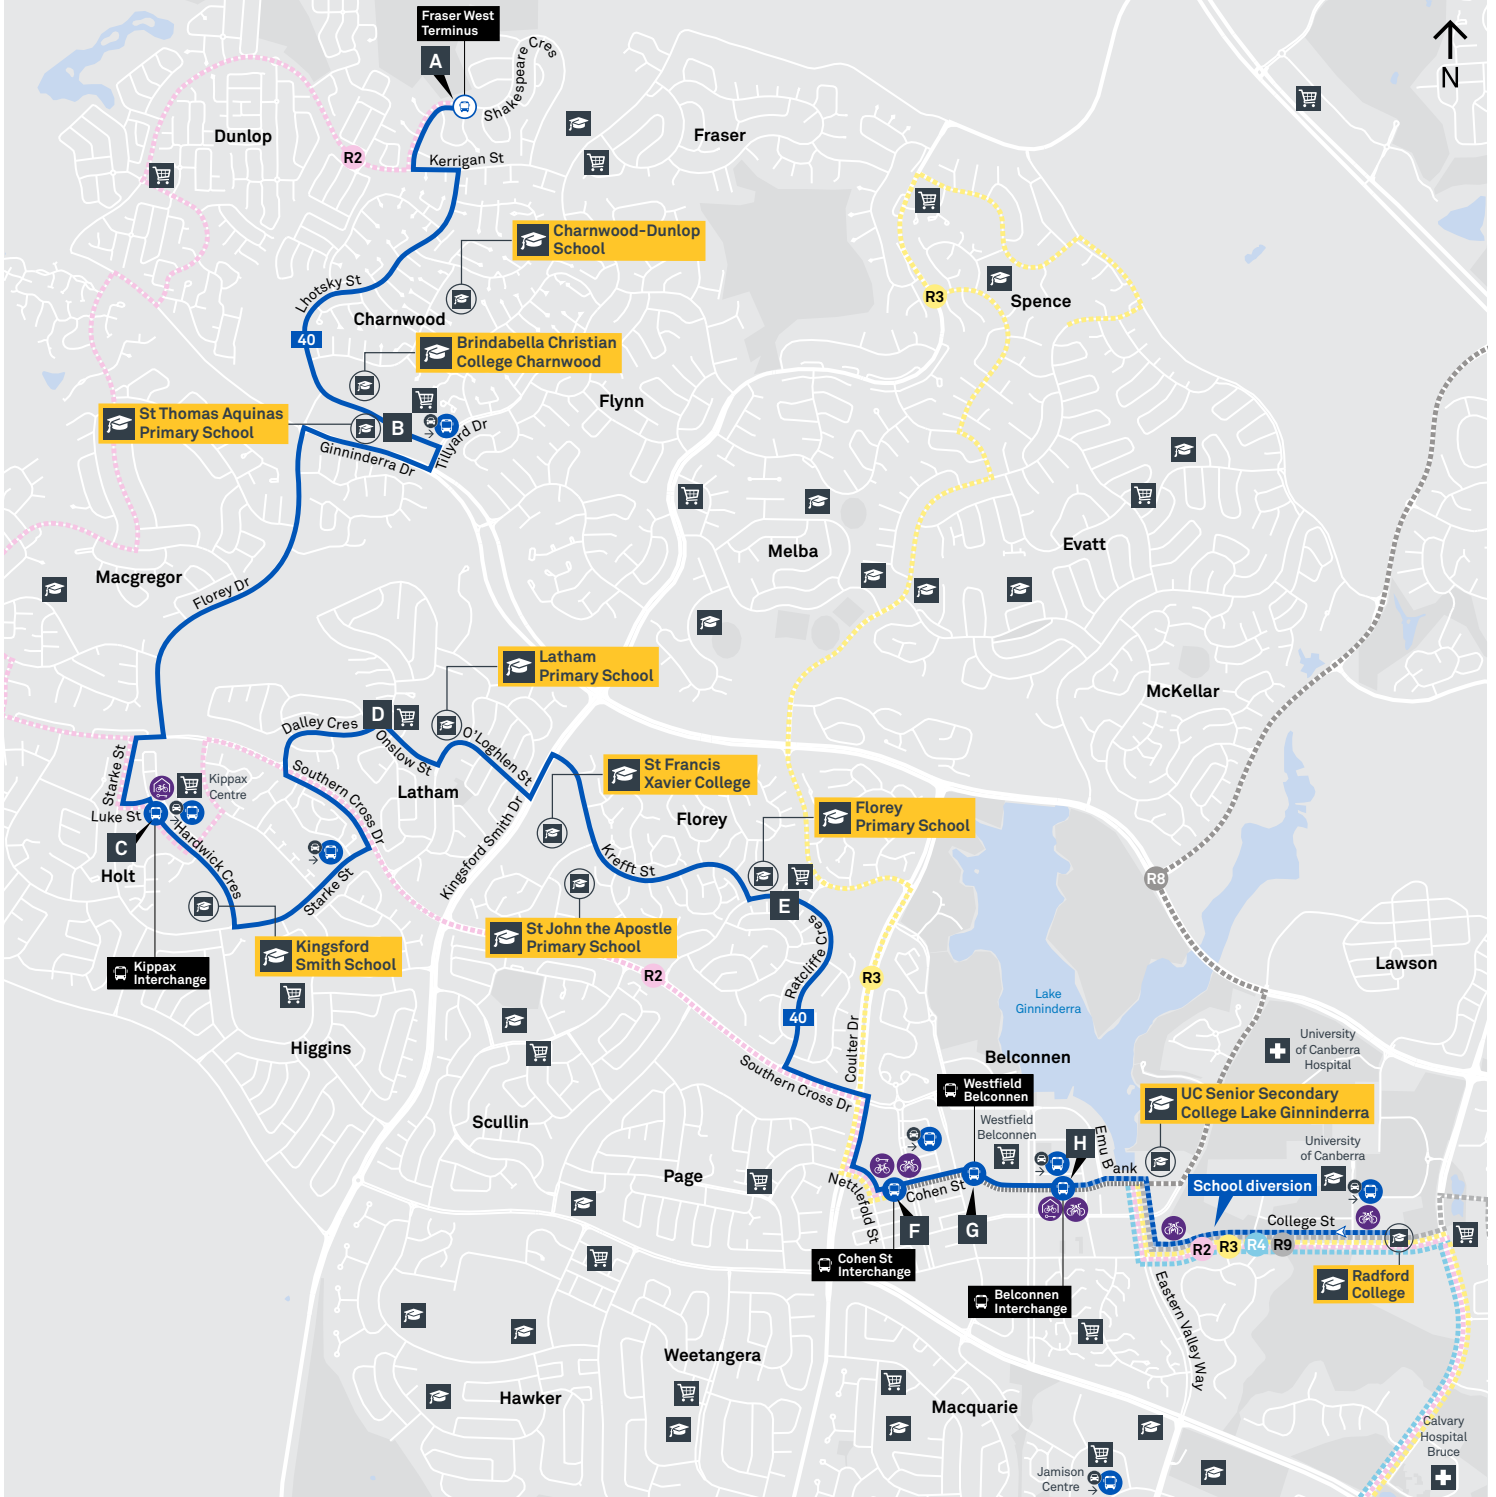

CANBERRA
IS BETTER
CONNECTED

transport.act.gov.au

ACT
Government

Transport
Canberra

TG19027

Summary of bus services

Route	AM	PM	Suburbs/Areas Served	Other information
40	✓	✓	Fraser, Charnwood, Macgregor, Holt, Kippax, Latham, Florey, Belconnen Bus Stations	
42	✓	✓	Fraser, Flynn, Melba, Scullin, Page, Belconnen Bus Stations	
1038	✓	✓	Fraser West, Dunlop, Macgregor	
1039	✓	✓	Fraser, Charnwood, via Florey Dr, Latham	
1040	✓	✓	Hawker, Weetangera, Cook, Aranda	
1042	✓	✓	Florey Belconnen Bus Stations	
1043	✓	✓	Fraser, Flynn	
1044	✓	✓	Melba, Spence, Evatt	
1045	✓	✓	Gungahlin Place Bus Station, Ngunnawal, Casey, Nicholls, Spence, Melba	
1046	✓	✓	Kaleen, Giralang, Mckellar, Evatt, Melba	

Plan your trip with the TC Journey planner! Visit transport.act.gov.au for details

1043 To Fraser

1044 To Spence

1045 To Ngunnawal

1046 To Kaleen

TG19027

CANBERRA
IS BETTER
CONNECTED

transport.act.gov.au

TTC Transport
Canberra

FRASER TO BELCONNEN

via Kippax and Florey

ROUTE MAP

- Bus route
- Bus station
- Mode interchange
- Educational institution
- Hospital
- Bicycle lockers
- R2 **RAPID** route
- Bus terminus
- 40 Route number
- Shopping centre
- Bicycle rails
- Bicycle cage
- Park and Ride

CANBERRA IS BETTER CONNECTED

transport.act.gov.au

FRASER TO BELCONNEN

via Melba and Page

ROUTE MAP

- Bus route
- Bus station
- Mode interchange
- Educational institution
- Hospital
- Bicycle lockers
- Park and Ride
- R2 **RAPID** route
- Bus terminus
- 42 Route number
- Shopping centre
- Bicycle rails
- Bicycle cage