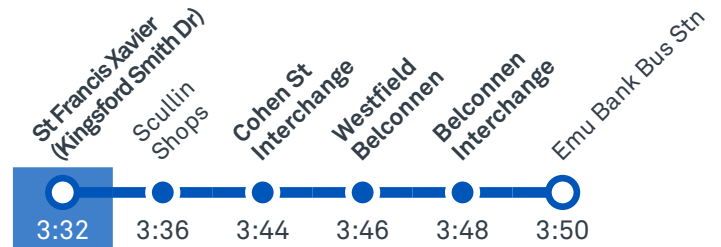

Afternoon regular services

Other times available. Visit transport.act.gov.au

40 To Fraser

40 To Belconnen

42 To Fraser

42 To Belconnen

Afternoon school services

1038 To Fraser

1039 To Fraser

1040 To Aranda

1042 To Belconnen

TG19027

CANBERRA IS BETTER CONNECTED

transport.act.gov.au

TTC Transport Canberra

ST FRANCIS XAVIER COLLEGE