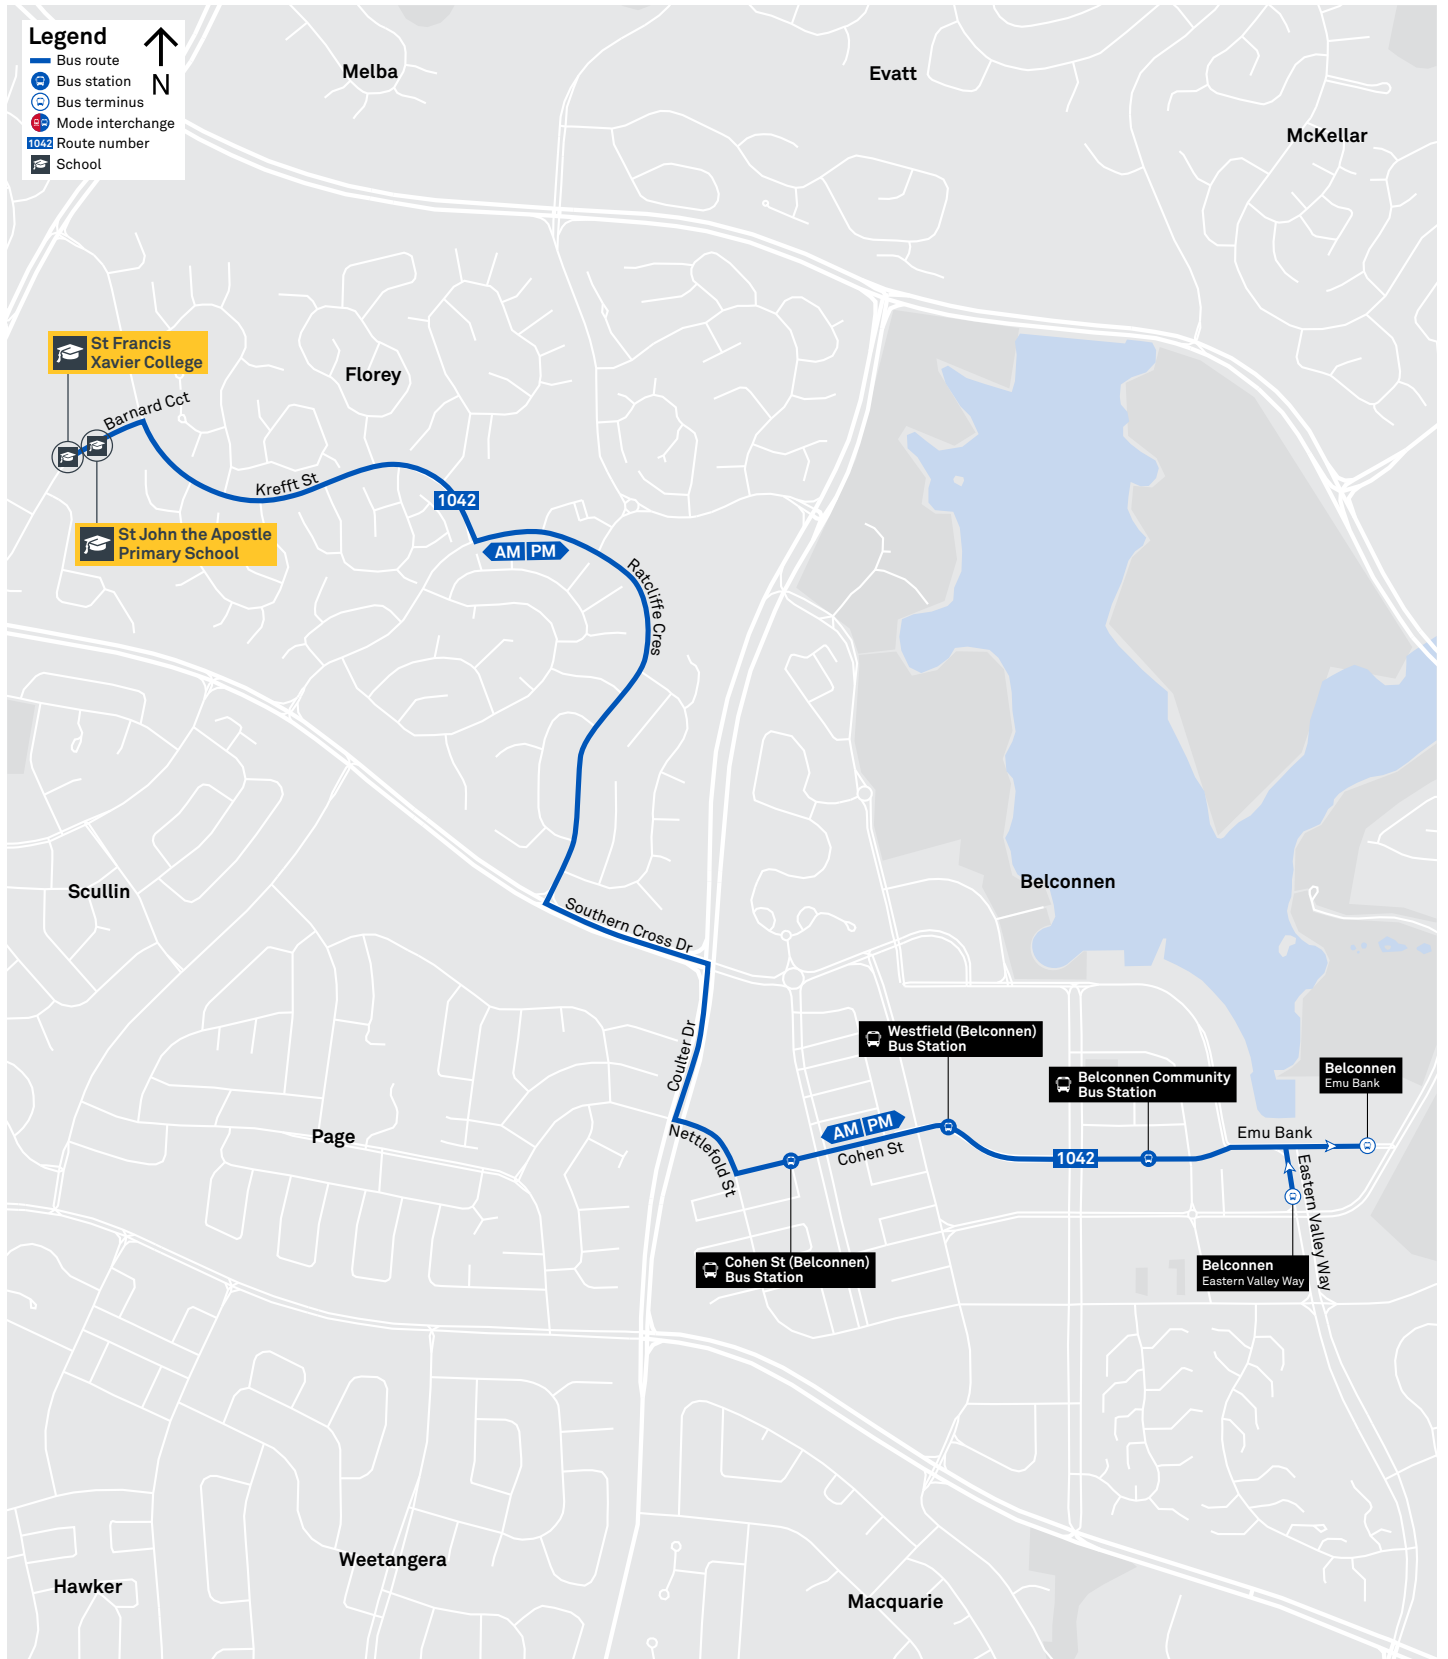

SCHOOL ROUTE 1042 (AM & PM)