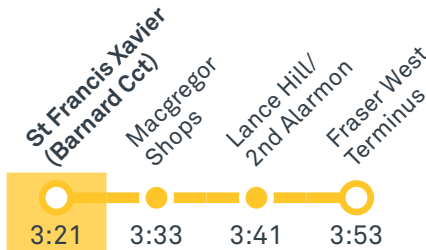

Afternoon regular services

Other times available. Visit transport.act.gov.au

40 To Fraser

40 To Belconnen

42 To Fraser

42 To Belconnen

Afternoon school services

1038 To Fraser

1039 To Fraser

1040 To Aranda

1042 To Belconnen

TG19027

CANBERRA IS BETTER CONNECTED

transport.act.gov.au

TTC Transport Canberra

ST FRANCIS XAVIER COLLEGE