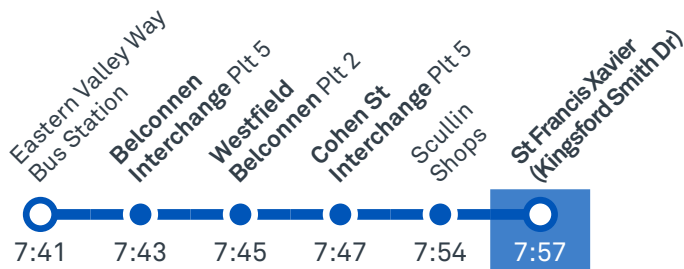

42 From Belconnen