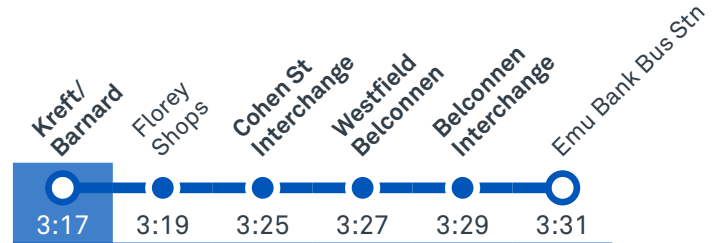

1045 From Gungahlin

1046 From Kaleen

TG19027

CANBERRA IS BETTER CONNECTED

transport.act.gov.au

TTC Transport Canberra

ST FRANCIS XAVIER COLLEGE

Plan your trip with the TC Journey planner! Visit transport.act.gov.au for details

Afternoon regular services

Other times available. Visit transport.act.gov.au

40 To Fraser

40 To Belconnen

42 To Fraser

42 To Belconnen

Afternoon school services

1038 To Fraser