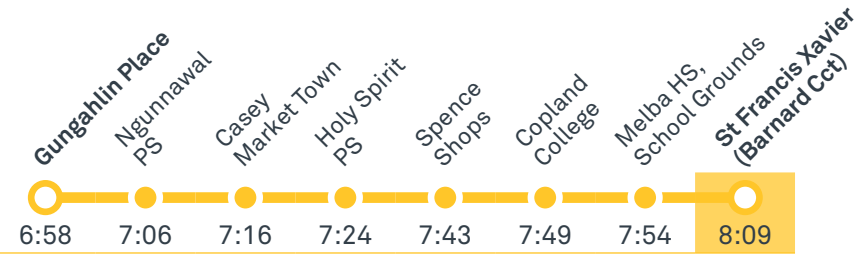

1045 From Gungahlin

1046 From Kaleen