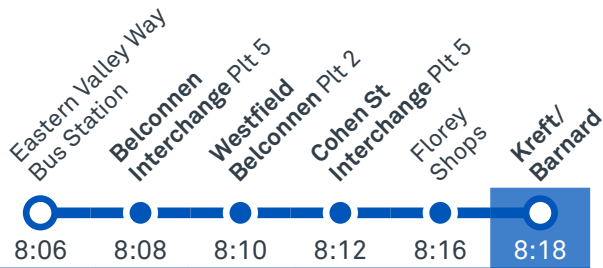

CANBERRA
IS BETTER
CONNECTED

transport.act.gov.au

ACT
Government

Transport
Canberra

TG19027

Summary of bus services

Route	AM	PM	Suburbs/Areas Served	Other information
40	✓	✓	Fraser, Charnwood, Macgregor, Holt, Kippax, Latham, Florey, Belconnen Bus Stations	
42	✓	✓	Fraser, Flynn, Melba, Scullin, Page, Belconnen Bus Stations	
1038	✓	✓	Fraser West, Dunlop, Macgregor	
1039	✓	✓	Fraser, Charnwood, via Florey Dr, Latham	
1040	✓	✓	Hawker, Weetangera, Cook, Aranda	
1042	✓	✓	Florey Belconnen Bus Stations	
1043	✓	✓	Fraser, Flynn	
1044	✓	✓	Melba, Spence, Evatt	
1045	✓	✓	Gungahlin Place Bus Station, Ngunnawal, Casey, Nicholls, Spence, Melba	
1046	✓	✓	Kaleen, Giralang, Mckellar, Evatt, Melba	

ST FRANCIS XAVIER COLLEGE

Plan your trip with the TC Journey planner! Visit transport.act.gov.au for details

Morning regular services

Other times available. Visit transport.act.gov.au

40 From Belconnen

40 From Fraser

CANBERRA IS BETTER CONNECTED

transport.act.gov.au

FRASER TO BELCONNEN

via Melba and Page

ROUTE MAP

- Bus route
- Bus station
- Mode interchange
- Educational institution
- Hospital
- Bicycle lockers
- Park and Ride
- R2 **RAPID** route
- Bus terminus
- 42 Route number
- Shopping centre
- Bicycle rails
- Bicycle cage