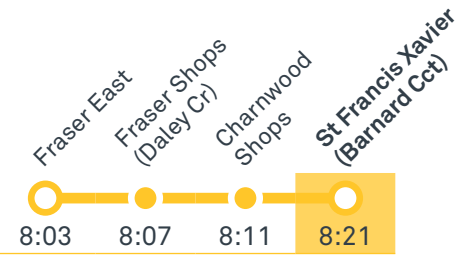

CANBERRA IS BETTER CONNECTED

transport.act.gov.au

TTC Transport Canberra

ST FRANCIS XAVIER COLLEGE

Plan your trip with the TC Journey planner! Visit transport.act.gov.au for details

1043 From Fraser

1044 From Spence

1045 From Gungahlin

1046 From Kaleen

TG19027

CANBERRA IS BETTER CONNECTED

transport.act.gov.au

TTC Transport Canberra

ST FRANCIS XAVIER COLLEGE

Plan your trip with the TC Journey planner! Visit transport.act.gov.au for details