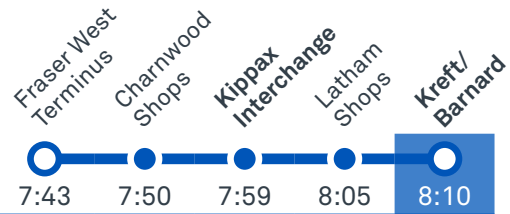

CANBERRA
IS BETTER
CONNECTED

transport.act.gov.au

ACT
Government

Transport
Canberra

TG19027

Summary of bus services

Route	AM	PM	Suburbs/Areas Served	Other information
40	✓	✓	Fraser, Charnwood, Macgregor, Holt, Kippax, Latham, Florey, Belconnen Bus Stations	
42	✓	✓	Fraser, Flynn, Melba, Scullin, Page, Belconnen Bus Stations	
1038	✓	✓	Fraser West, Dunlop, Macgregor	
1039	✓	✓	Fraser, Charnwood, via Florey Dr, Latham	
1040	✓	✓	Hawker, Weetangera, Cook, Aranda	
1042	✓	✓	Florey Belconnen Bus Stations	
1043	✓	✓	Fraser, Flynn	
1044	✓	✓	Melba, Spence, Evatt	
1045	✓	✓	Gungahlin Place Bus Station, Ngunnawal, Casey, Nicholls, Spence, Melba	
1046	✓	✓	Kaleen, Giralang, Mckellar, Evatt, Melba	

ST FRANCIS XAVIER COLLEGE

Plan your trip with the TC Journey planner! Visit transport.act.gov.au for details

Morning regular services

Other times available. Visit transport.act.gov.au

40 From Belconnen

40 From Fraser