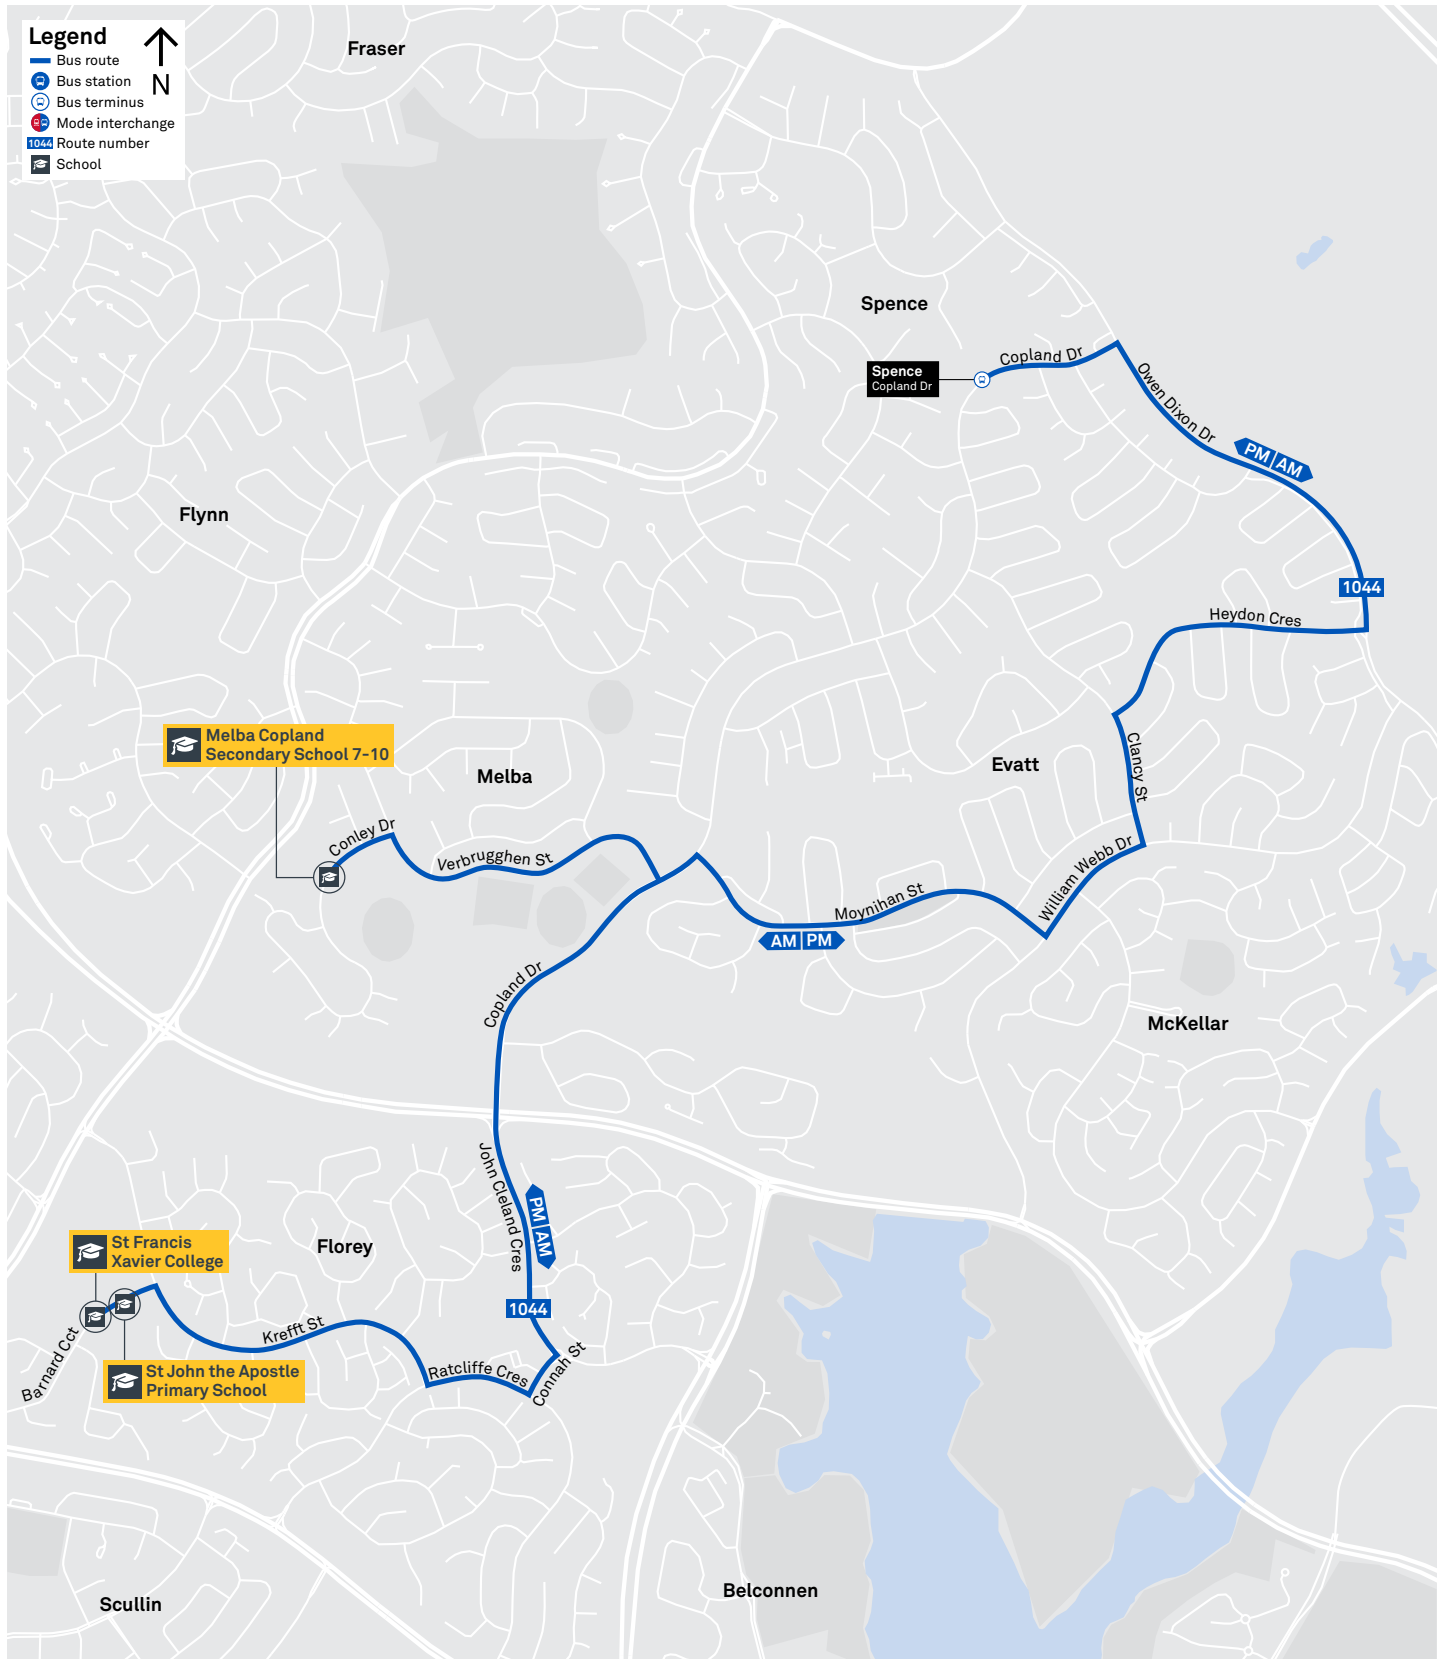

CANBERRA
IS BETTER
CONNECTED

transport.act.gov.au

ACT
Government

Transport
Canberra

TG19027

Summary of bus services

Route	AM	PM	Suburbs/Areas Served	Other information
40	✓	✓	Fraser, Charnwood, Macgregor, Holt, Kippax, Latham, Florey, Belconnen Bus Stations	
42	✓	✓	Fraser, Flynn, Melba, Scullin, Page, Belconnen Bus Stations	
1038	✓	✓	Fraser West, Dunlop, Macgregor	
1039	✓	✓	Fraser, Charnwood, via Florey Dr, Latham	
1040	✓	✓	Hawker, Weetangera, Cook, Aranda	
1042	✓	✓	Florey Belconnen Bus Stations	
1043	✓	✓	Fraser, Flynn	
1044	✓	✓	Melba, Spence, Evatt	
1045	✓	✓	Gungahlin Place Bus Station, Ngunnawal, Casey, Nicholls, Spence, Melba	
1046	✓	✓	Kaleen, Giralang, Mckellar, Evatt, Melba	

CANBERRA IS BETTER CONNECTED

transport.act.gov.au

TTC Transport Canberra

SCHOOL ROUTE 1042 (AM & PM)

SCHOOL ROUTE 1043 (AM & PM)

SCHOOL ROUTE 1044 (AM & PM)

SCHOOL ROUTE 1045 (AM & PM)

CANBERRA
IS BETTER
CONNECTED

transport.act.gov.au

SCHOOL ROUTE 1046 (AM & PM)