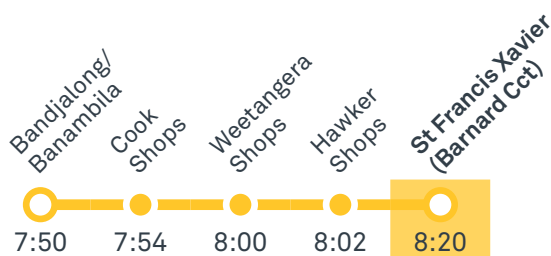

1040 From Aranda