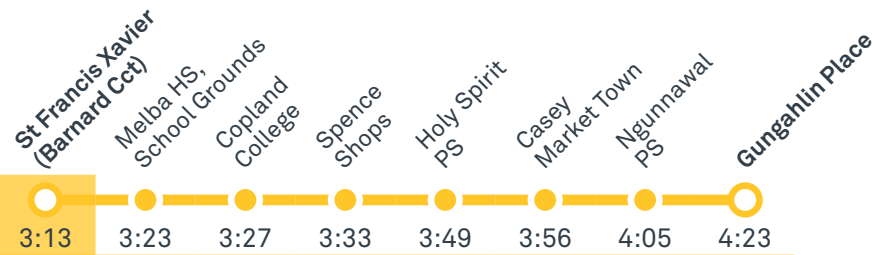

Plan your trip with the TC Journey planner! Visit transport.act.gov.au for details

1043 To Fraser

1044 To Spence

1045 To Ngunnawal

1046 To Kaleen

TG19027

CANBERRA
IS BETTER
CONNECTED

transport.act.gov.au

TTC Transport
Canberra

FRASER TO BELCONNEN

via Kippax and Florey

ROUTE MAP

- Bus route
- Bus station
- Mode interchange
- Educational institution
- Hospital
- Bicycle lockers
- R2 **RAPID** route
- Bus terminus
- 40 Route number
- Shopping centre
- Bicycle rails
- Bicycle cage
- Park and Ride