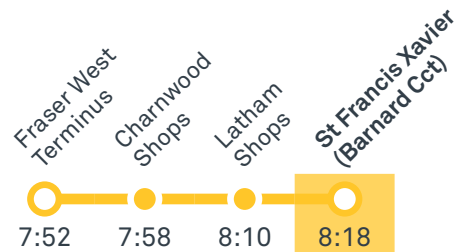

ST FRANCIS XAVIER COLLEGE

Plan your trip with the TC Journey planner! Visit transport.act.gov.au for details

Morning regular services

Other times available. Visit transport.act.gov.au

40 From Belconnen

40 From Fraser

42 From Belconnen

42 From Fraser

Morning school services

1038 From Fraser

1039 From Fraser

1040 From Aranda

1042 From Belconnen

TG19027

CANBERRA IS BETTER CONNECTED

transport.act.gov.au

TTC Transport Canberra

ST FRANCIS XAVIER COLLEGE

Plan your trip with the TC Journey planner! Visit transport.act.gov.au for details

1043 From Fraser

1044 From Spence