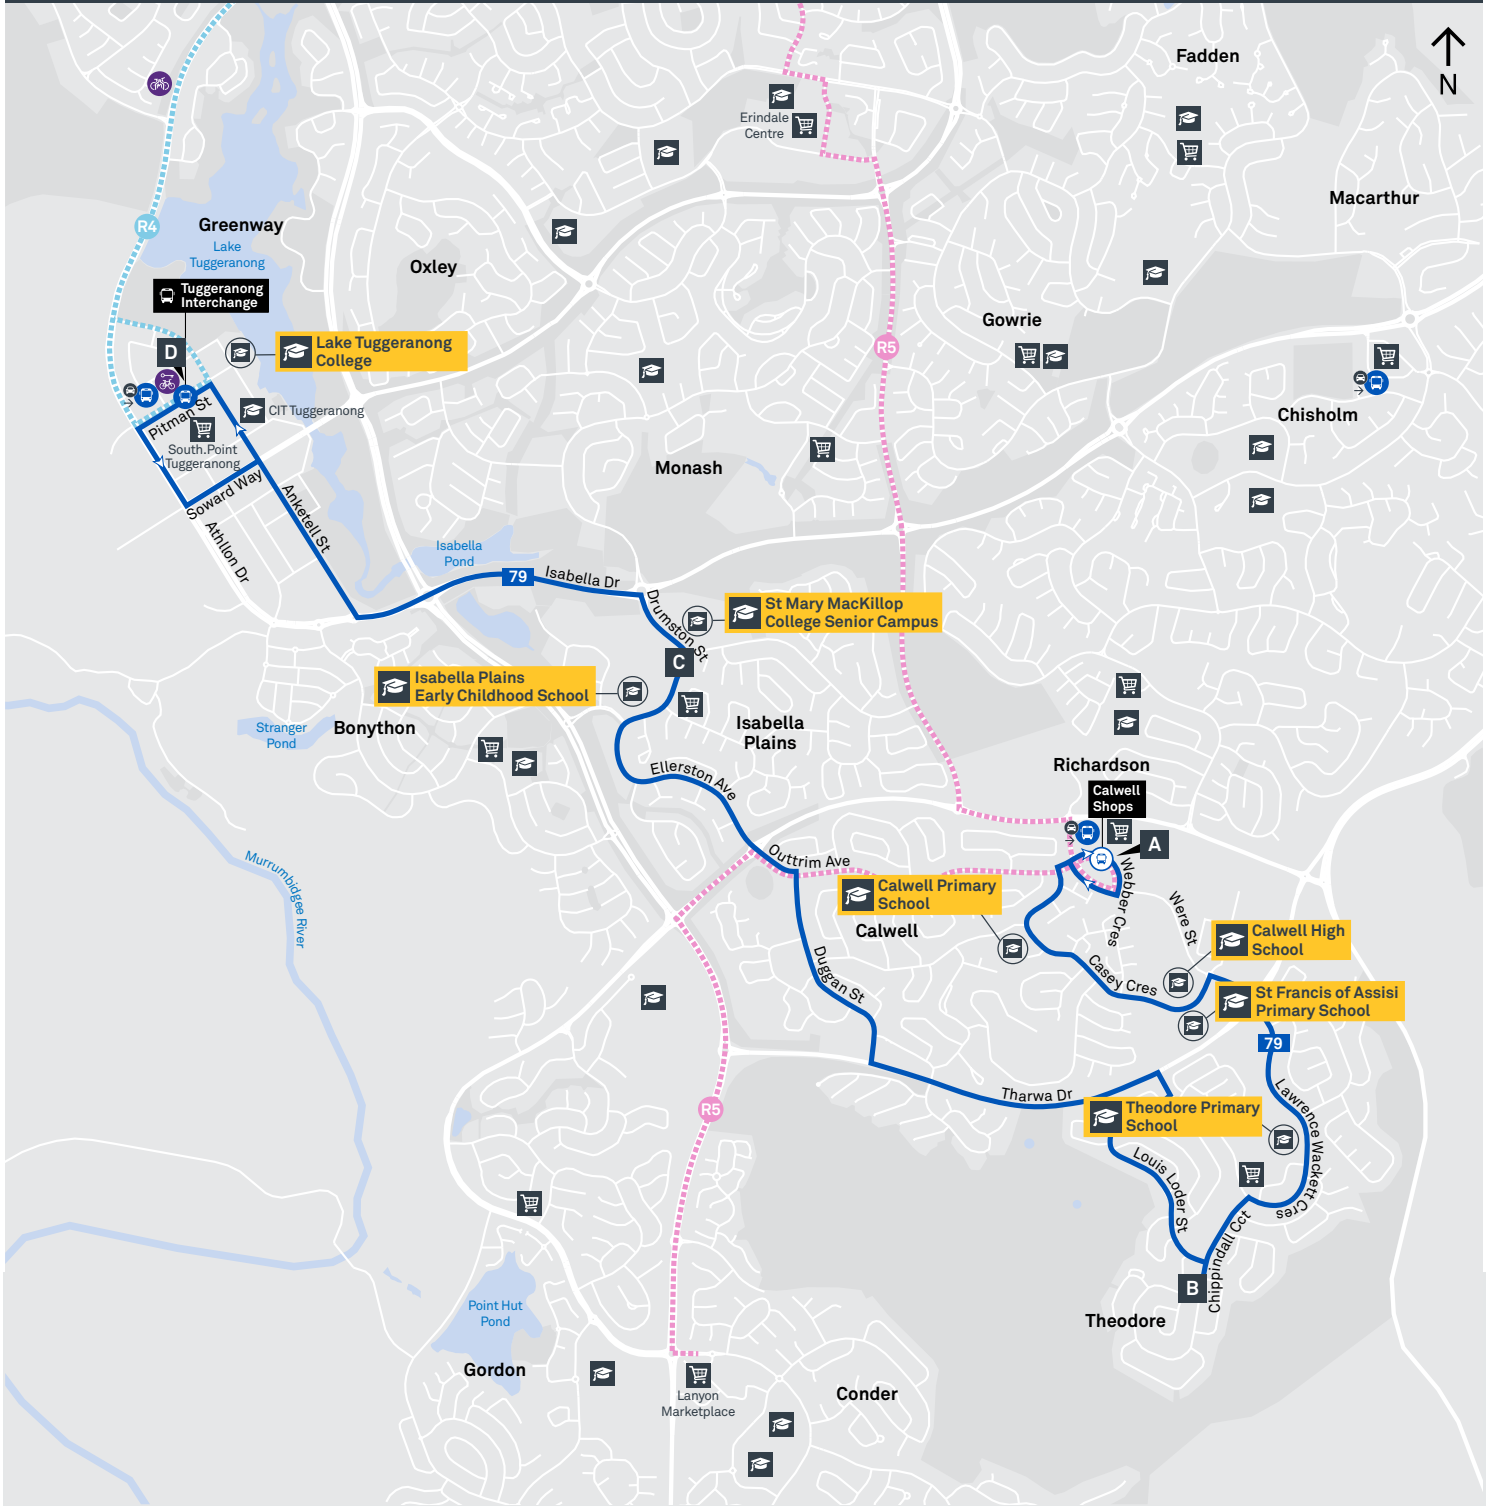

Summary of bus services

Route	AM	PM	Suburbs/Areas Served	Other information
76	✓	✓	Tuggeranong Bus Station, Wanniassa, Erindale Bus Station, Gowrie, Macarthur, Chisholm, Richardson, Calwell	Diverts via school on selected trips.
79	✓	✓	Tuggeranong Bus Station, Greenway, Isabella Plains, Theodore, Calwell	
2078	✓	✓	Gordon, Banks, Conder, Lanyon Market Place	
2079	✓	✓	Isabella Plains, Calwell	

76 To Tuggeranong

79 To Calwell

79 To Tuggeranong

Afternoon school services

2078 To Lanyon Market Place

2079 To Isabella Plains

CANBERRA IS BETTER CONNECTED

transport.act.gov.au

CANBERRA
IS BETTER
CONNECTED

transport.act.gov.au

TTC Transport
Canberra

CALWELL TO TUGGERANONG

via Theodore and Isabella Plains

ROUTE MAP

- Bus route
- Bus station
- Mode interchange
- Educational institution
- Hospital
- Bicycle lockers
- Park and Ride
- RAPID route
- Bus terminus
- 79 Route number
- Shopping centre
- Bicycle rails
- Bicycle cage

CANBERRA IS BETTER CONNECTED

transport.act.gov.au

SCHOOL ROUTE 2078 (AM & PM)

SCHOOL ROUTE 2079 (AM & PM)