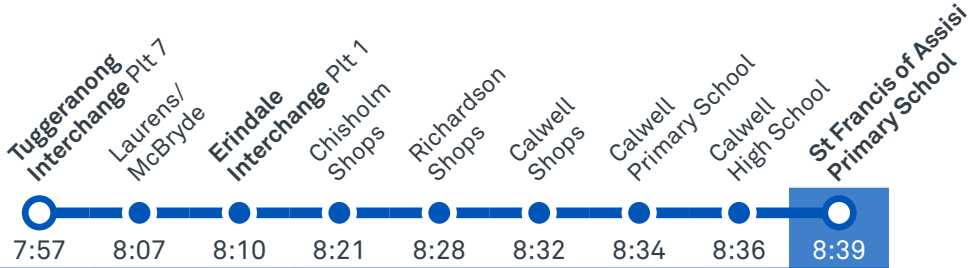

76

Regular route number

2078

School route number

Walking route

Local area map provides indicative walking paths only. This map is designed to represent local public transport options in the area and is not to scale

TG19027

CANBERRA
IS BETTER
CONNECTED

transport.act.gov.au

TTC Transport
Canberra

ST FRANCIS OF ASSISI PRIMARY SCHOOL

Plan your trip with the TC Journey planner! Visit transport.act.gov.au for details

Morning regular services

Other times available. Visit transport.act.gov.au

76 From Tuggeranong

79 From Tuggeranong

79 From Calwell

Morning school services

2078 From Lanyon Market Place

2079 From Isabella Plains

CANBERRA IS BETTER CONNECTED

CANBERRA
IS BETTER
CONNECTED

transport.act.gov.au

TTC Transport
Canberra

CALWELL TO TUGGERANONG

via Theodore and Isabella Plains

ROUTE MAP

- Bus route
- Bus station
- Mode interchange
- Educational institution
- Hospital
- Bicycle lockers
- Park and Ride
- RAPID route
- Bus terminus
- 79 Route number
- Shopping centre
- Bicycle rails
- Bicycle cage