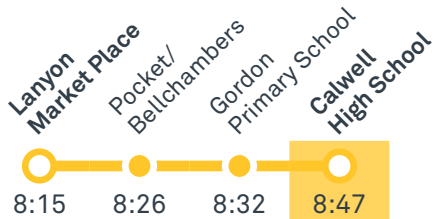

Other times available. Visit transport.act.gov.au

76 From Tuggeranong

79 From Tuggeranong

79 From Calwell

Morning school services

2078 From Lanyon Market Place

2079 From Isabella Plains

CANBERRA IS BETTER CONNECTED