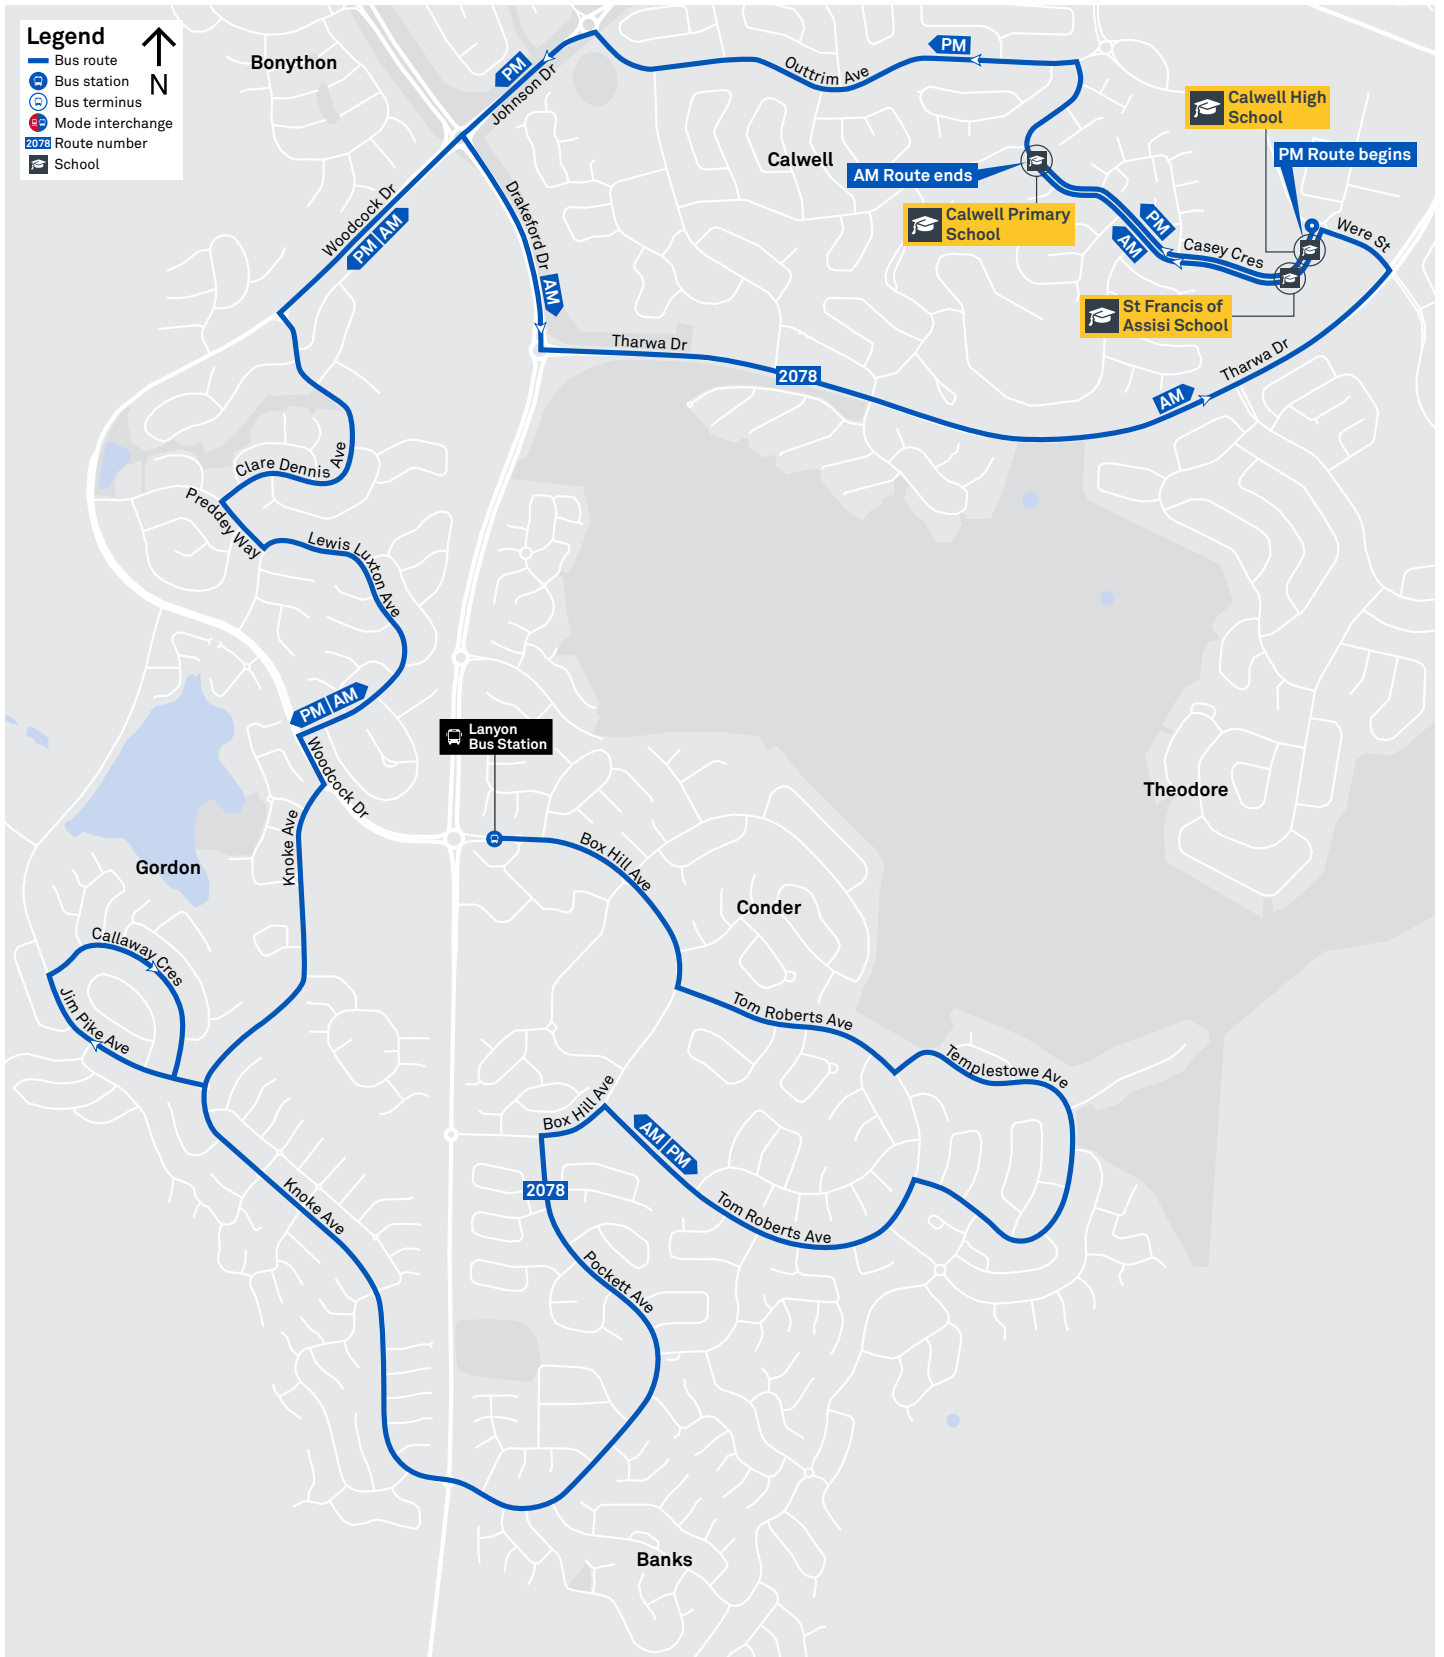

76 To Tuggeranong

79 To Calwell

79 To Tuggeranong

Afternoon school services

2078 To Lanyon Market Place

2079 To Isabella Plains

CANBERRA IS BETTER CONNECTED

transport.act.gov.au

CANBERRA
IS BETTER
CONNECTED

transport.act.gov.au

TTC Transport
Canberra

CALWELL TO TUGGERANONG

via Theodore and Isabella Plains

ROUTE MAP

- Bus route
- Bus station
- Mode interchange
- Educational institution
- Hospital
- Bicycle lockers
- Park and Ride
- RAPID route
- Bus terminus
- 79 Route number
- Shopping centre
- Bicycle rails
- Bicycle cage

CANBERRA IS BETTER CONNECTED

transport.act.gov.au

SCHOOL ROUTE 2078 (AM & PM)

SCHOOL ROUTE 2079 (AM & PM)