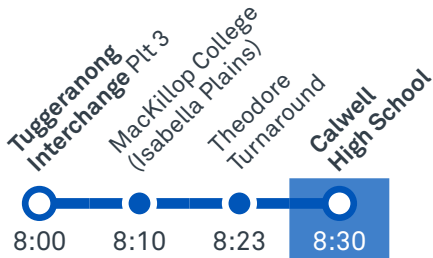

TG19027

CANBERRA
IS BETTER
CONNECTED

transport.act.gov.au

TTC Transport
Canberra

ST FRANCIS OF ASSISI PRIMARY SCHOOL

Plan your trip with the TC Journey planner! Visit transport.act.gov.au for details

Morning regular services

Other times available. Visit transport.act.gov.au

76 From Tuggeranong

79 From Tuggeranong

79 From Calwell

Morning school services

2078 From Lanyon Market Place

2079 From Isabella Plains

CANBERRA IS BETTER CONNECTED

CANBERRA
IS BETTER
CONNECTED

transport.act.gov.au

TTC Transport
Canberra

CALWELL TO TUGGERANONG

via Theodore and Isabella Plains

ROUTE MAP

- Bus route
- Bus station
- Mode interchange
- Educational institution
- Hospital
- Bicycle lockers
- Park and Ride
- RAPID route
- Bus terminus
- 79 Route number
- Shopping centre
- Bicycle rails
- Bicycle cage