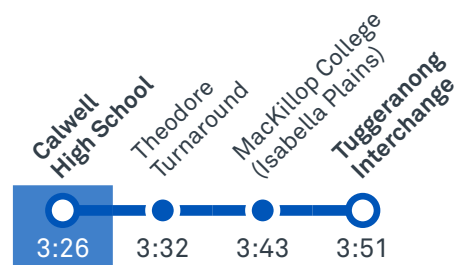

76 To Tuggeranong

79 To Calwell

79 To Tuggeranong

Afternoon school services

2078 To Lanyon Market Place

2079 To Isabella Plains

CANBERRA IS BETTER CONNECTED

transport.act.gov.au