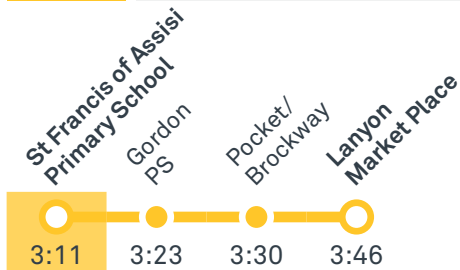

76 To Tuggeranong

79 To Calwell

79 To Tuggeranong

Afternoon school services

2078 To Lanyon Market Place

2079 To Isabella Plains

CANBERRA IS BETTER CONNECTED

transport.act.gov.au

TTC Transport Canberra

TG19027

CALWELL TO TUGGERANONG via Chisholm and Erindale

76

ROUTE MAP

- Bus route
- Bus station
- Mode interchange
- Educational institution
- Hospital
- Bicycle lockers
- Park and Ride
- R4 RAPID route
- Bus terminus
- 76 Route number
- Shopping centre
- Bicycle rails
- Bicycle cage