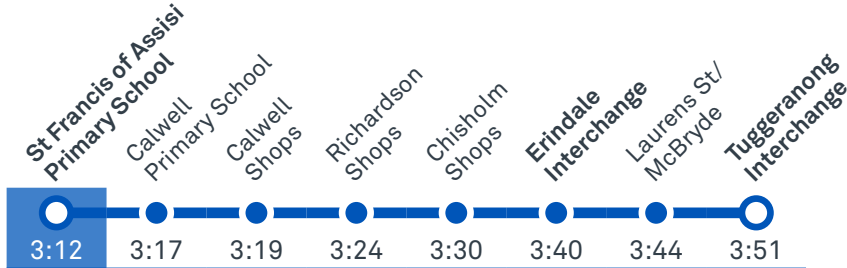

76 To Tuggeranong

79 To Calwell

79 To Tuggeranong

Afternoon school services

2078 To Lanyon Market Place

2079 To Isabella Plains

CANBERRA IS BETTER CONNECTED

transport.act.gov.au

TTC Transport Canberra

TG19027

CALWELL TO TUGGERANONG via Chisholm and Erindale

76

ROUTE MAP

- Bus route
- Bus station
- Mode interchange
- Educational institution
- Hospital
- Bicycle lockers
- Park and Ride
- R4 RAPID route
- Bus terminus
- 76 Route number
- Shopping centre
- Bicycle rails
- Bicycle cage