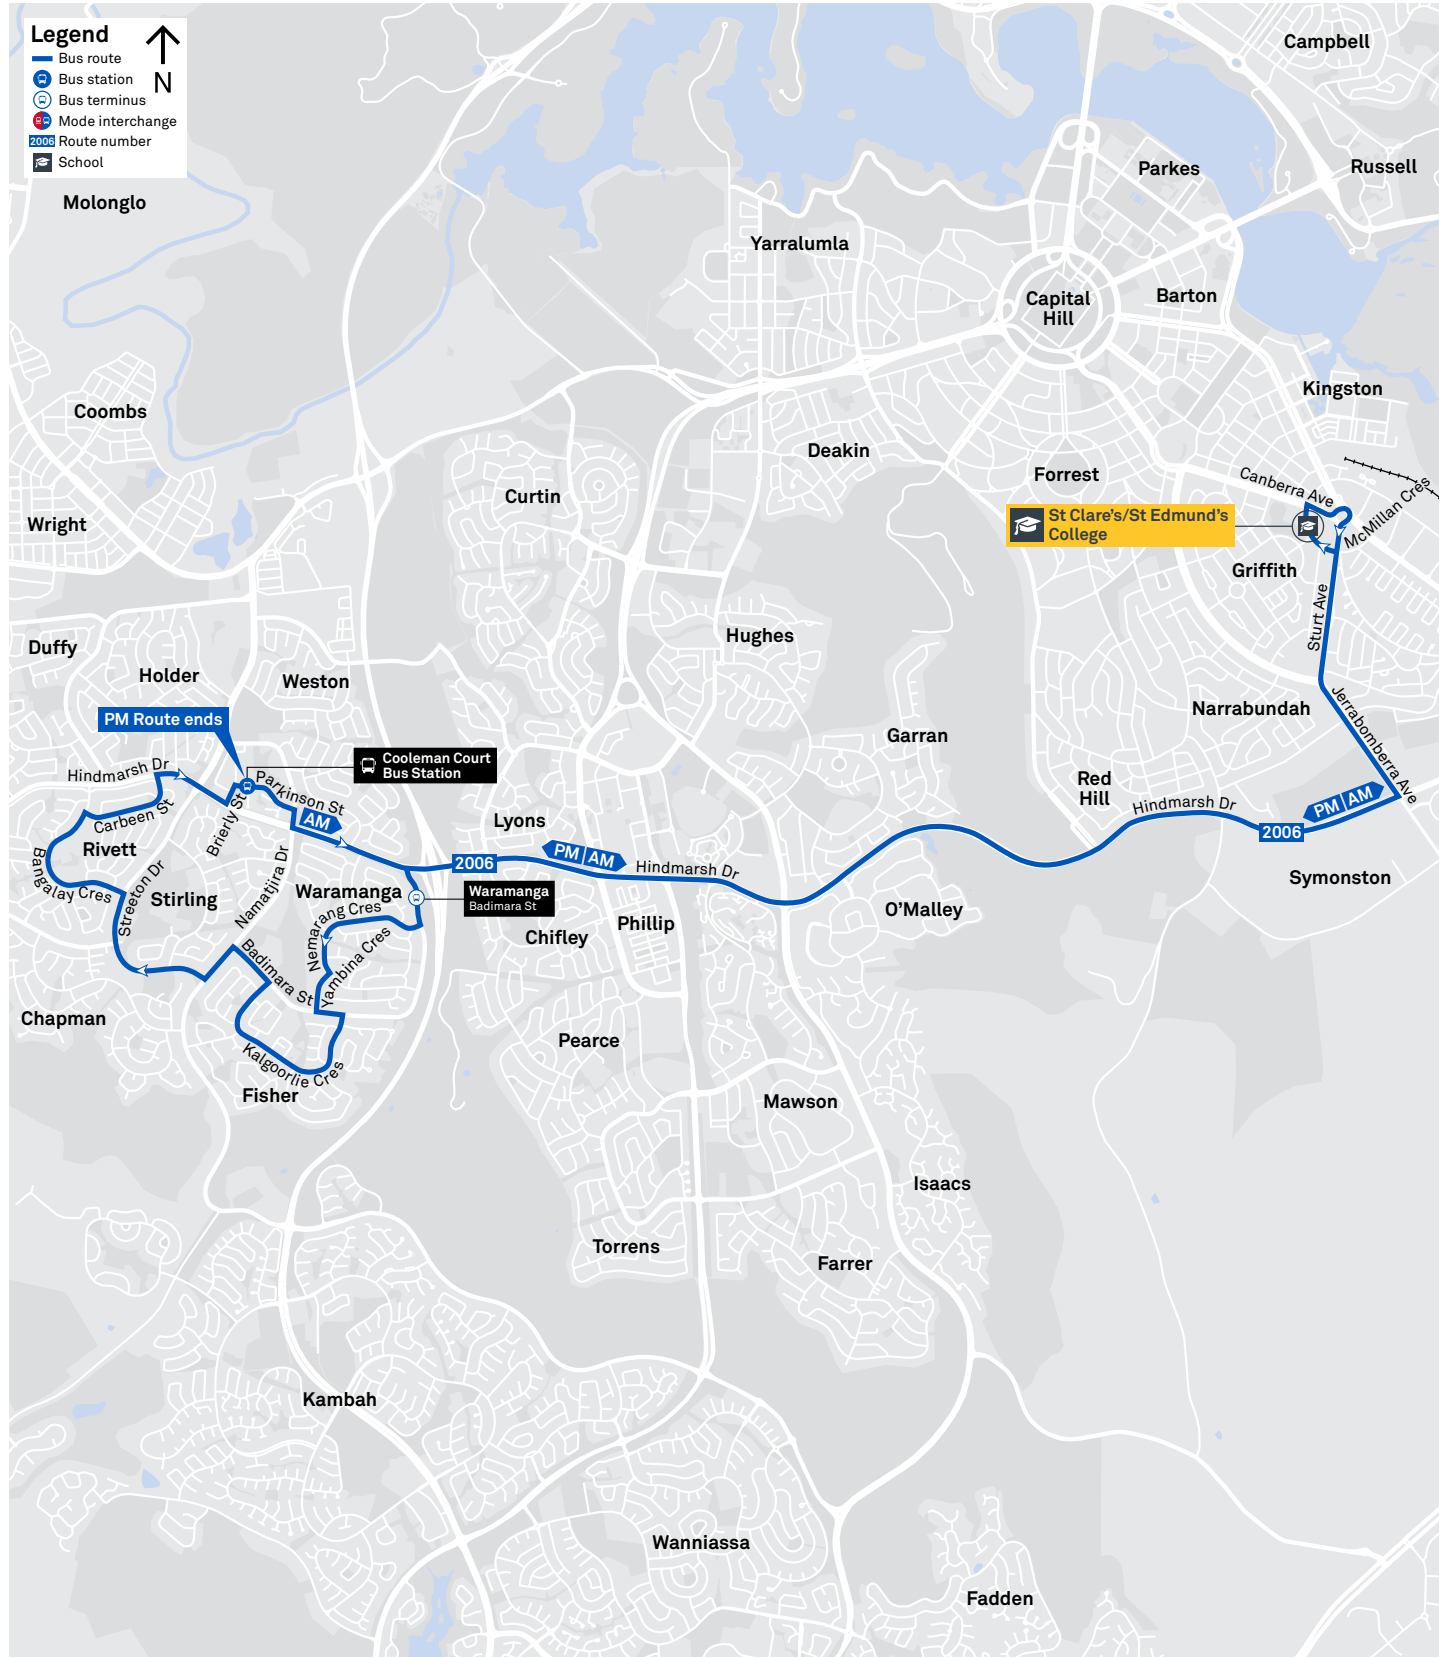

SCHOOL ROUTE 2006 (AM & PM)