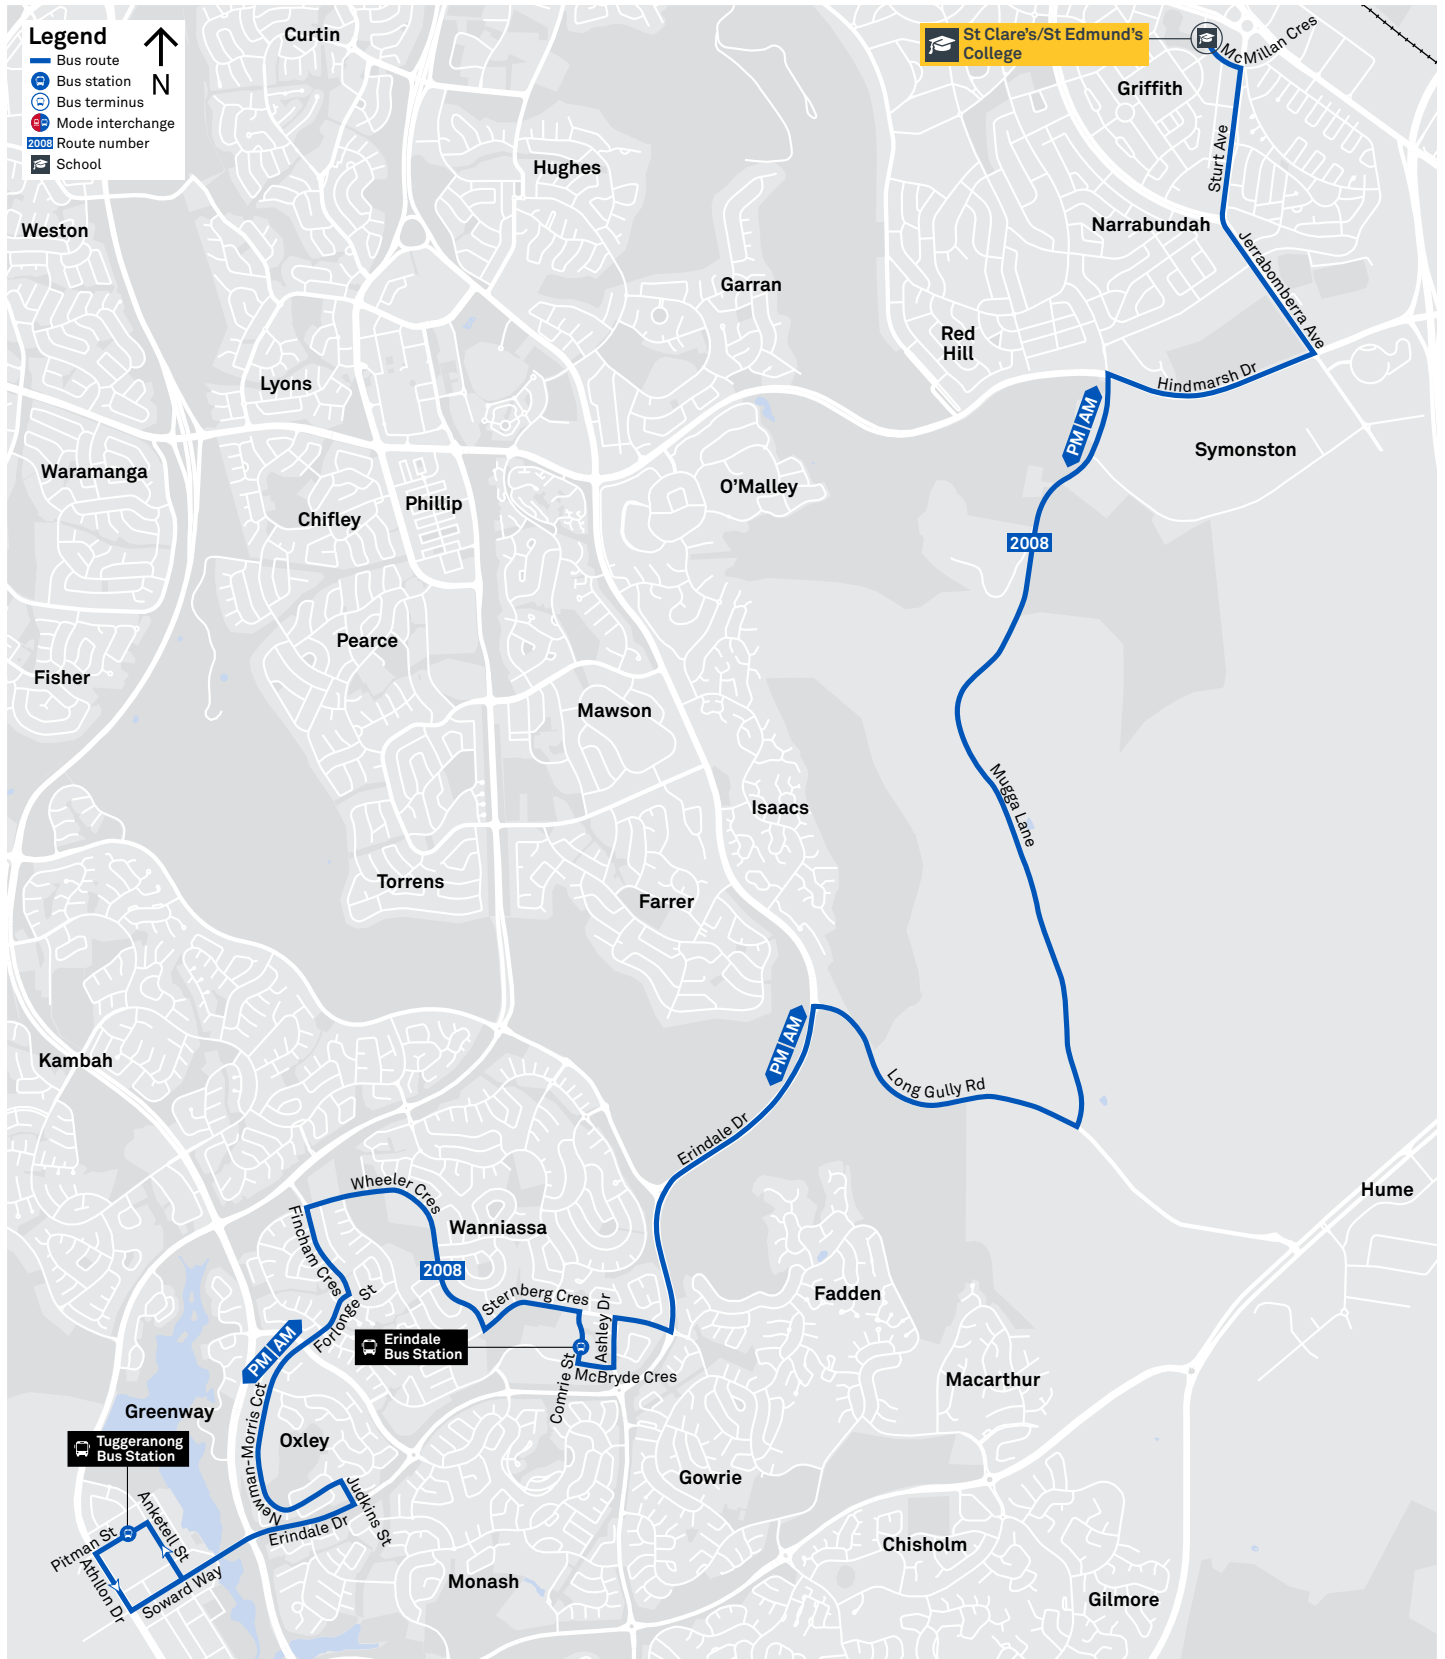

SCHOOL ROUTE 2008 (AM & PM)

CANBERRA IS BETTER CONNECTED

transport.act.gov.au

TTC Transport Canberra