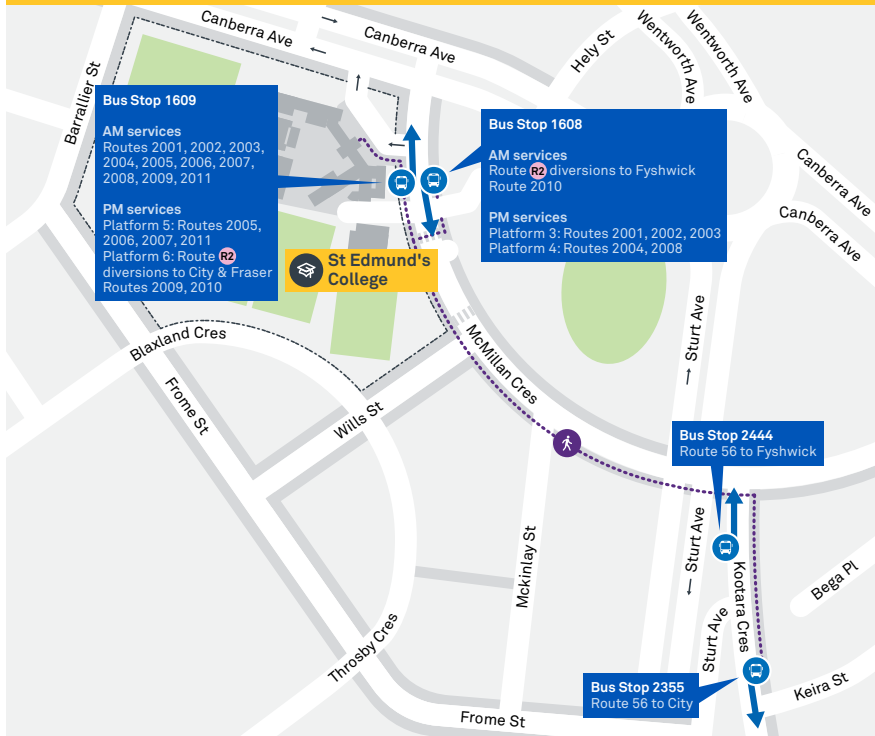

ST EDMUNDS COLLEGE CANBERRA

Plan your trip with the TC Journey planner! Visit transport.act.gov.au for details

Local area map

School start

🕒 8:55 am

School finish

🕒 3:25 pm

Bus stop location

56

Regular route number

2001

School route number

R2

RAPID route number

Walking route

Local area map provides indicative walking paths only. This map is designed to represent local public transport options in the area and is not to scale

CANBERRA
IS BETTER
CONNECTED

transport.act.gov.au

ACT
Government

Transport
Canberra

TG19027