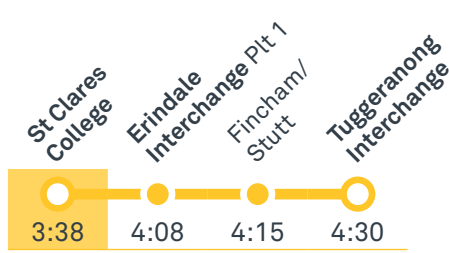

2005 To Weston Creek Terminus

2006 To Coolman Court

TG19027

CANBERRA IS BETTER CONNECTED

transport.act.gov.au

TTC Transport Canberra

ST EDMUNDS COLLEGE CANBERRA

Plan your trip with the TC Journey planner! Visit transport.act.gov.au for details

2007 To Woden

2008 To Tuggeranong

2009 To Lyons

2010 To Phillip

2011 To Mawson

Afternoon **RAPID** services Other times available. Visit transport.act.gov.au

R2 To Fraser

FYSHWICK TO CITY

via Red Hill and Kingston

ROUTE MAP

- Bus route
- Bus station
- Mode interchange
- Educational institution
- Hospital
- Bicycle lockers
- Park and Ride
- R2 RAPID route
- Bus terminus
- 56 Route number
- Shopping centre
- Bicycle rails
- Bicycle cage