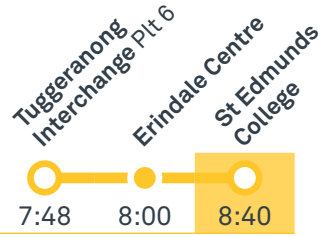

2002 From Tuggeranong