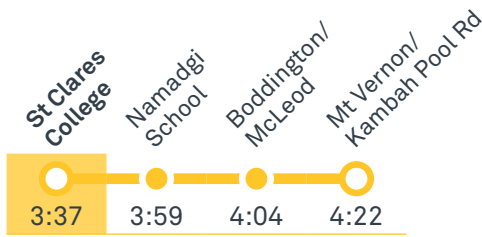

Other times available. Visit transport.act.gov.au

56 To Fyshwick

56 To City

Afternoon school services

2001 To Kambah

2002 To Tuggeranong

2003 To Gordon

2004 To Theodore

2005 To Weston Creek Terminus

2006 To Coolman Court

TG19027

CANBERRA IS BETTER CONNECTED

transport.act.gov.au

TTC Transport Canberra

ST EDMUNDS COLLEGE CANBERRA

Plan your trip with the TC Journey planner! Visit transport.act.gov.au for details