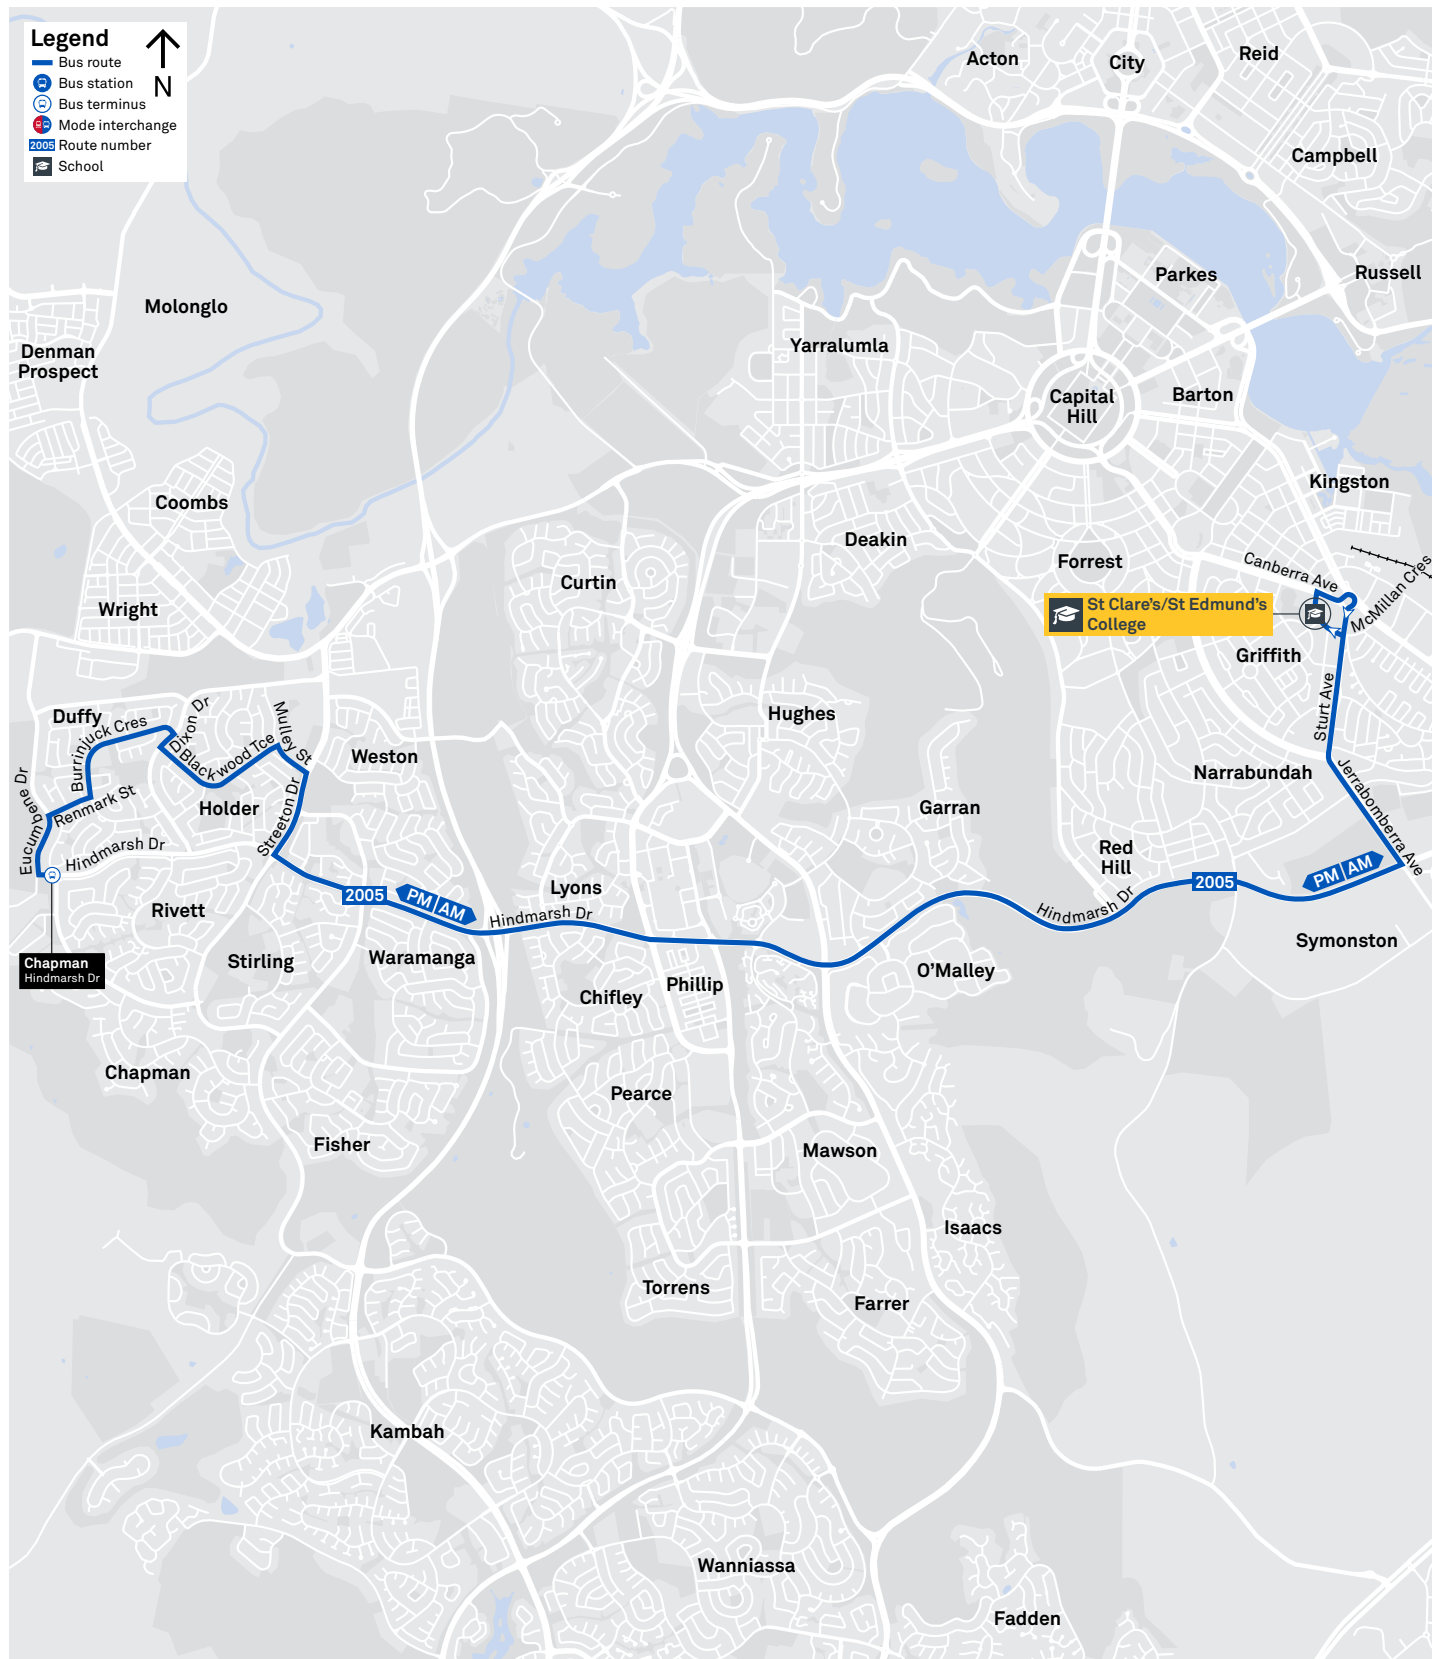

SCHOOL ROUTE 2005 (AM & PM)