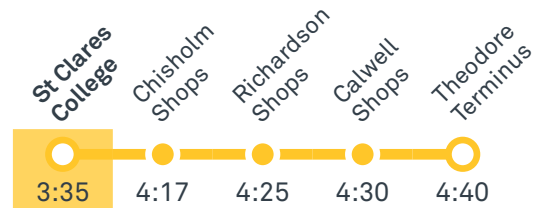

Other times available. Visit transport.act.gov.au

56 To Fyshwick

56 To City

Afternoon school services

2001 To Kambah

2002 To Tuggeranong

2003 To Gordon

2004 To Theodore