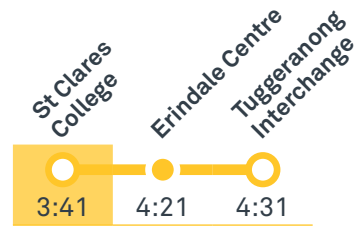

CANBERRA
IS BETTER
CONNECTED

transport.act.gov.au

TTC Transport
Canberra

TG19027

ST EDMUNDS COLLEGE CANBERRA

Plan your trip with the TC Journey planner! Visit transport.act.gov.au for details

Afternoon regular services

Other times available. Visit transport.act.gov.au

56 To Fyshwick

56 To City

Afternoon school services

2001 To Kambah

2002 To Tuggeranong

2003 To Gordon

2004 To Theodore

2005 To Weston Creek Terminus

2006 To Coolman Court

TG19027

CANBERRA IS BETTER CONNECTED

transport.act.gov.au

TTC Transport Canberra

ST EDMUNDS COLLEGE CANBERRA

Plan your trip with the TC Journey planner! Visit transport.act.gov.au for details