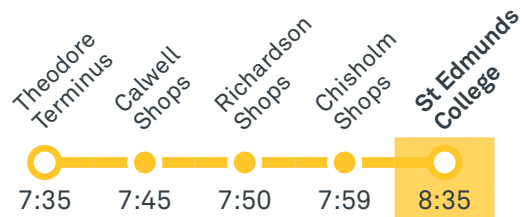

2004 From Theodore