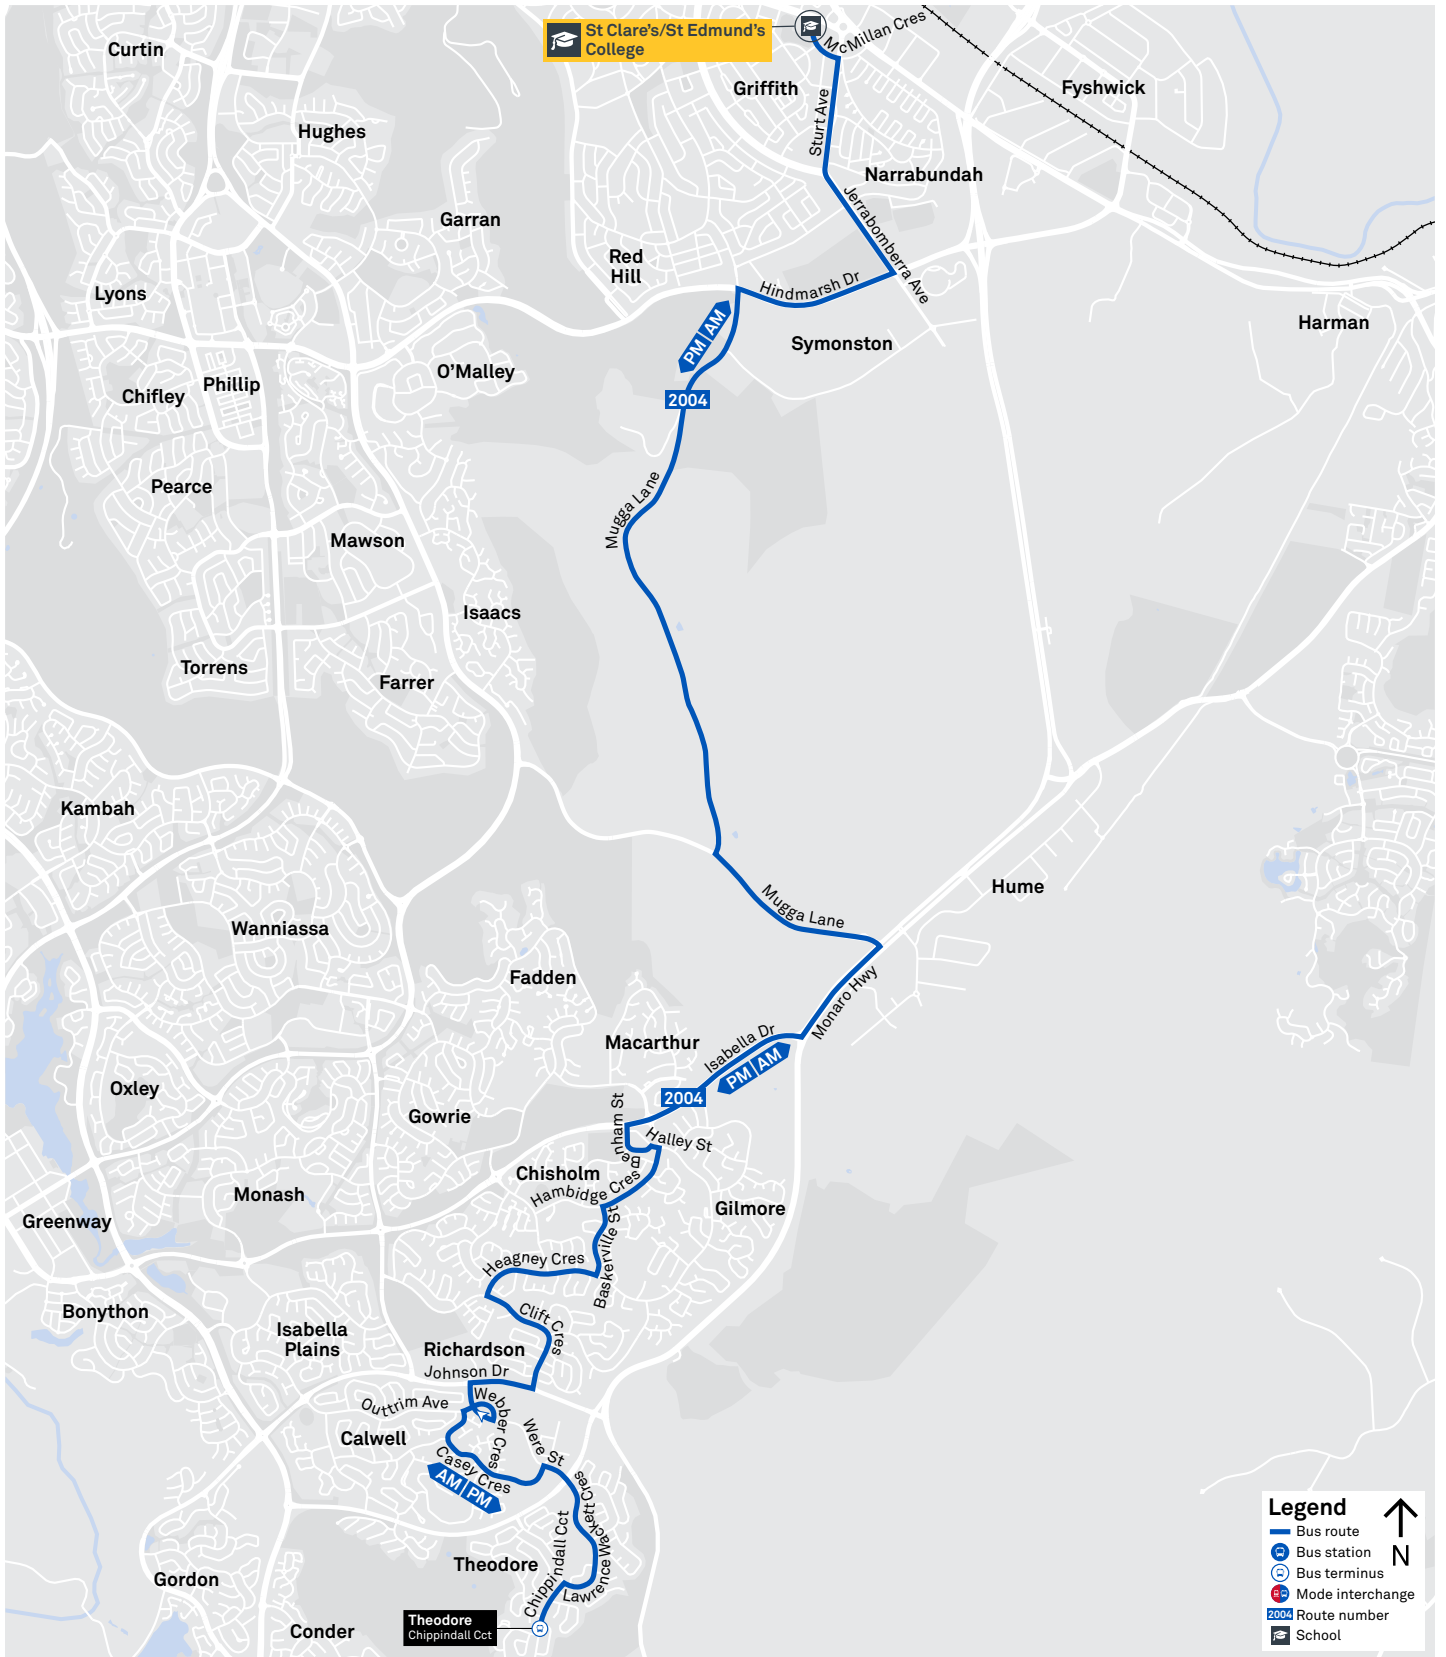

SCHOOL ROUTE 2004 (AM & PM)