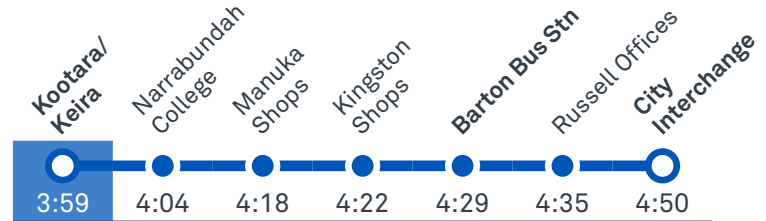

CANBERRA
IS BETTER
CONNECTED

transport.act.gov.au

TTC Transport
Canberra

TG19027

ST EDMUNDS COLLEGE CANBERRA

Plan your trip with the TC Journey planner! Visit transport.act.gov.au for details

Afternoon regular services

Other times available. Visit transport.act.gov.au

56 To Fyshwick

56 To City

Afternoon school services

2001 To Kambah

2002 To Tuggeranong

2003 To Gordon

2004 To Theodore