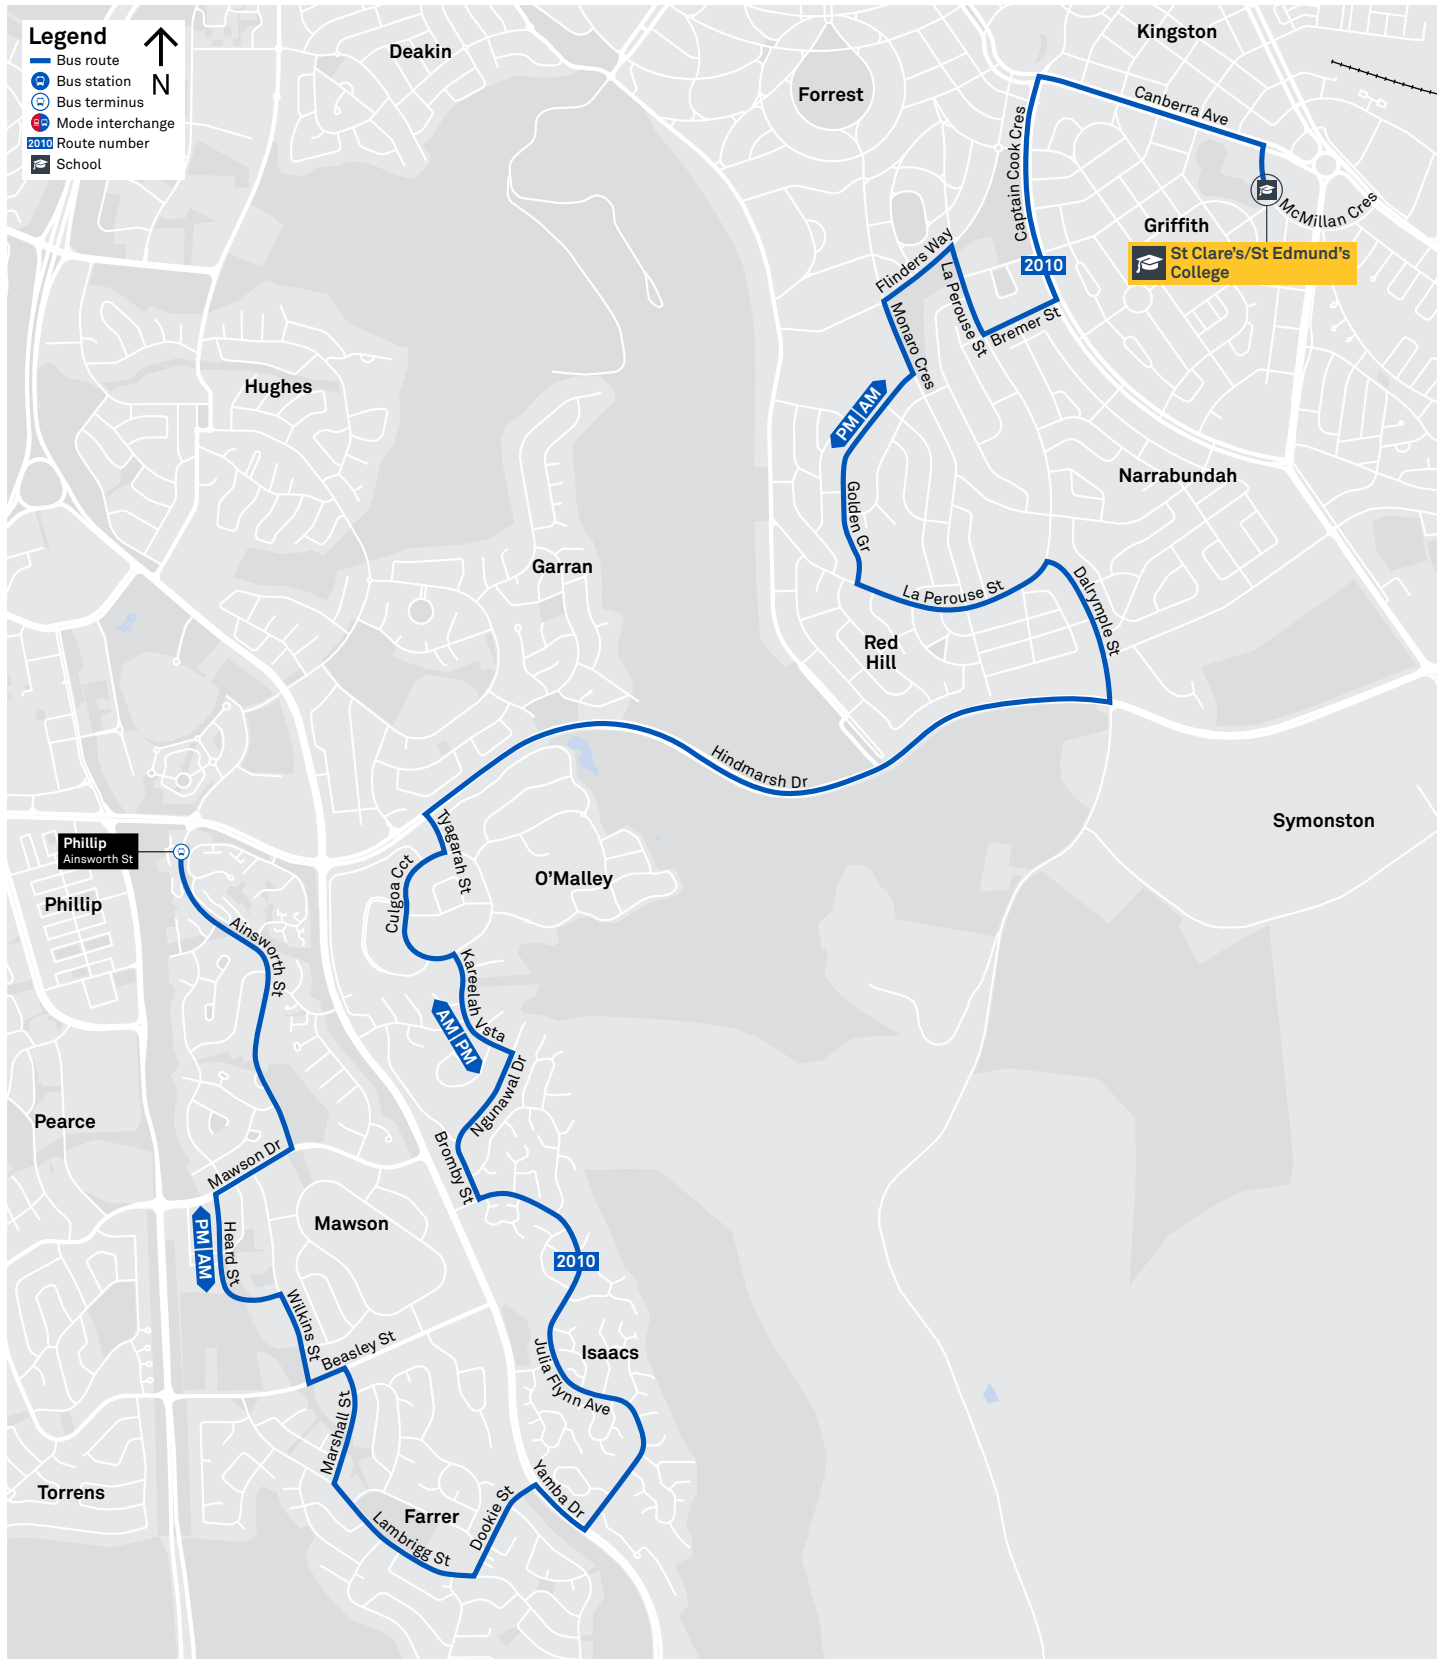

SCHOOL ROUTE 2010 (AM & PM)

CANBERRA
IS BETTER
CONNECTED

transport.act.gov.au

TTC Transport
Canberra