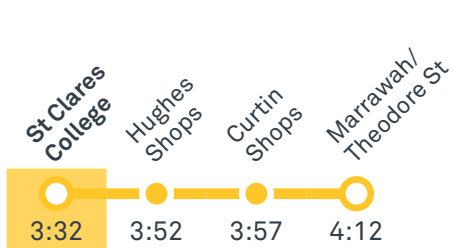

2005 To Weston Creek Terminus

2006 To Coolman Court

TG19027

CANBERRA IS BETTER CONNECTED

transport.act.gov.au

TTC Transport Canberra

ST EDMUNDS COLLEGE CANBERRA

Plan your trip with the TC Journey planner! Visit transport.act.gov.au for details

2007 To Woden

2008 To Tuggeranong

2009 To Lyons

2010 To Phillip

2011 To Mawson

Afternoon **RAPID** services Other times available. Visit transport.act.gov.au

R2 To Fraser

FYSHWICK TO CITY

via Red Hill and Kingston

ROUTE MAP

- Bus route
- Bus station
- Mode interchange
- Educational institution
- Hospital
- Bicycle lockers
- Park and Ride
- R2 RAPID route
- Bus terminus
- 56 Route number
- Shopping centre
- Bicycle rails
- Bicycle cage