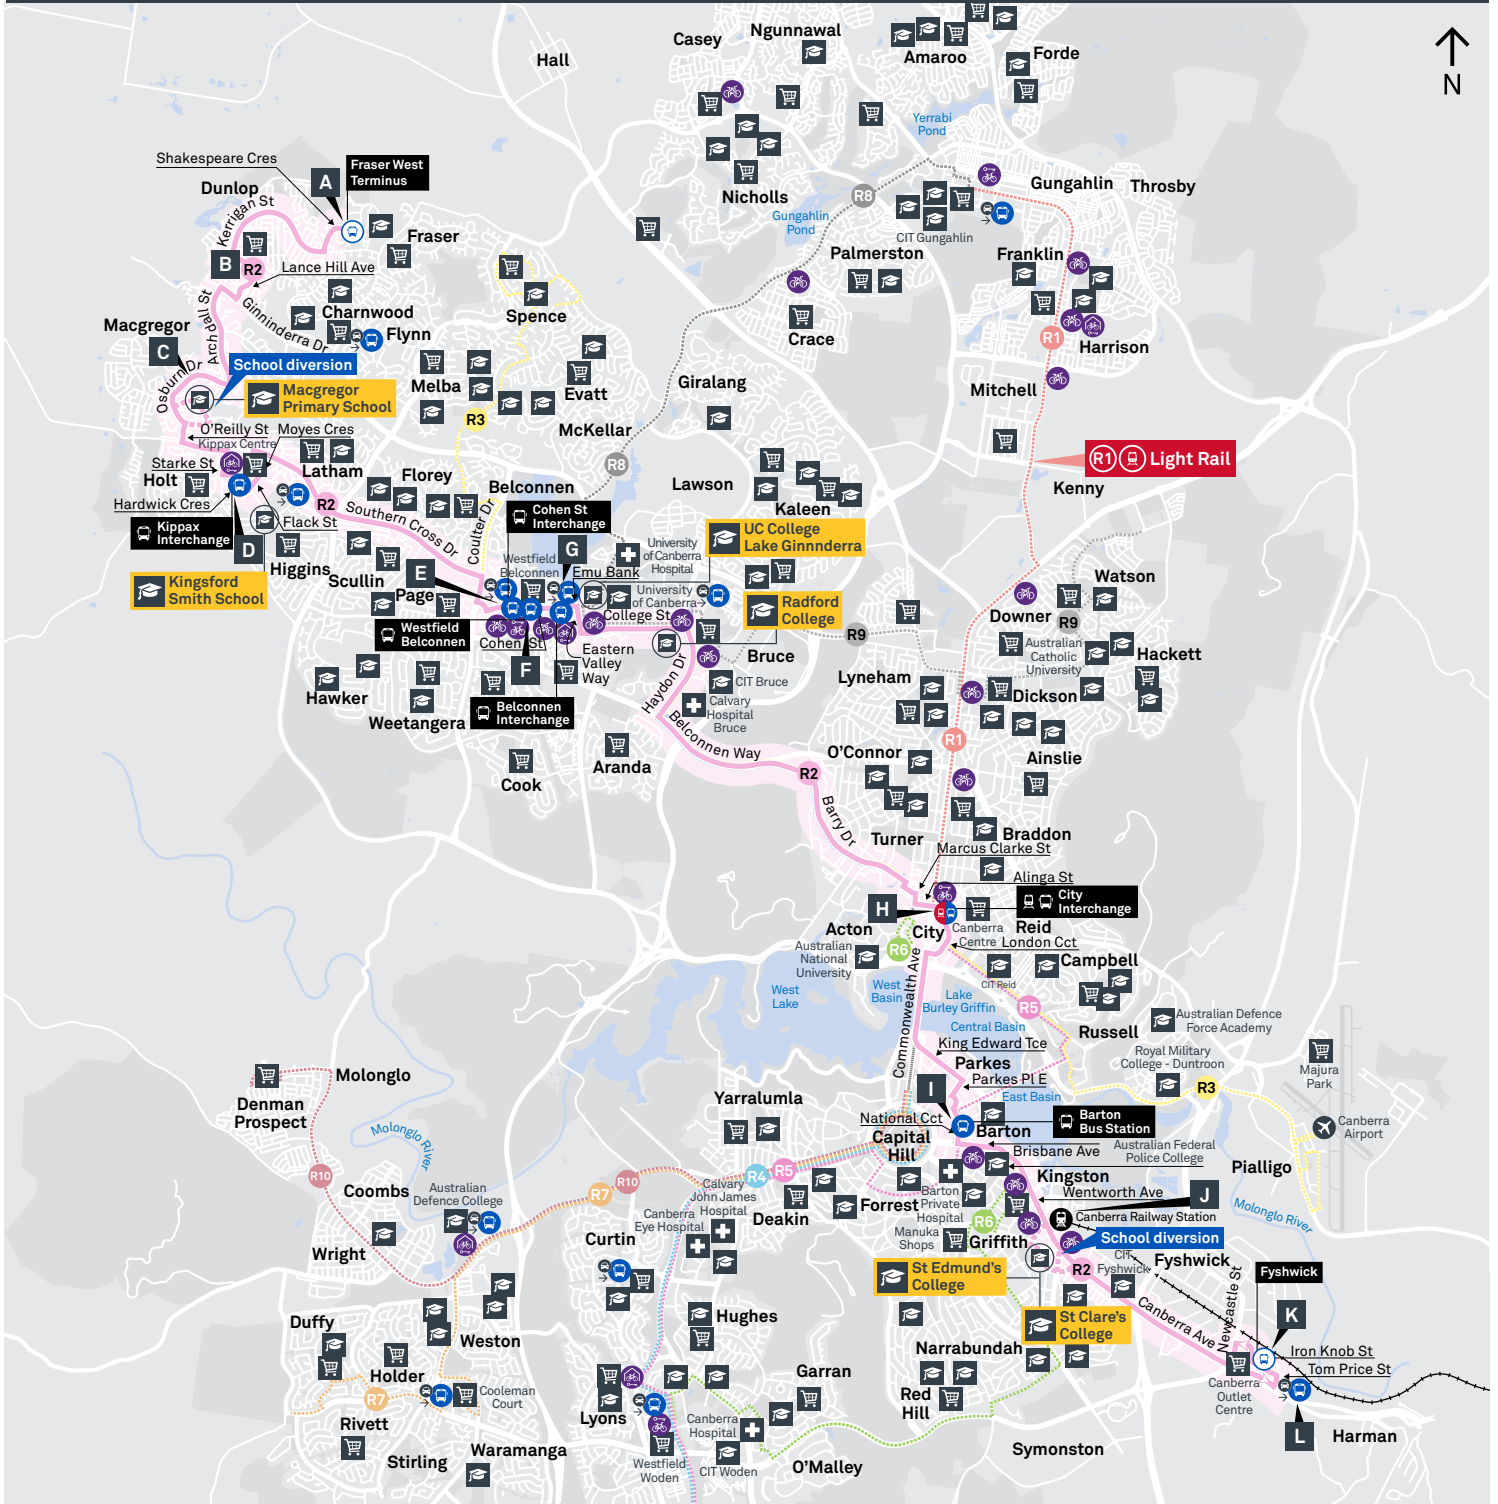

CANBERRA
IS BETTER
CONNECTED

transport.act.gov.au

ACT
Government

Transport
Canberra

TG19027

Summary of bus services

Route	AM	PM	Suburbs/Areas Served	Other information
R2	✓	✓	Fraser, Dunlop, Macgregor, Kippax, Holt, Belconnen Bus Stations, Bruce, City Interchange, Parkes, Kingston, Fyshwick	Diverts via school on selected trips
56	✓	✓	City Interchange, Russell, Barton, Kingston, Griffith, Manuka, Red Hill, Narrabundah, Fyshwick	
2001	✓	✓	Kambah, Gleneagles	
2002	✓	✓	Tuggeranong Bus Station, Erindale Bus Station, Fadden, Macarthur	
2003	✓	✓	Gordon, Banks, Conder, Lanyon Market Place, Calwell, Isabella Plains, Chisholm	
2004	✓	✓	Theodore, Calwell, Richardson, Chisholm	
2005	✓	✓	Duffy, Holder	
2006	✓	✓	Coleman Court, Rivett, Fisher, Waramanga, Stirling, Chapman	
2007	✓	✓	Woden Bus Station	
2008	✓	✓	Tuggeranong Bus Station, Oxley, Wanniasa, Erindale Bus Station	
2009	✓	✓	Curtin, Hughes, Garran	
2010	✓	✓	Mawson, Farrer, Isaacs, O'Malley, Red Hill	
2011	✓	✓	Woden Bus Station, Lyons, Chifley, Pearce, Torrens, Mawson	

Other times available. Visit transport.act.gov.au

R2 From Fraser

Fraser West
Terminus
Lance Hill/
2nd Alarmon
Macgregor
Shops
Kippax
Interchange
Cohen St
Interchange Plt 3
Westfield
Belconnen Plt 1
Belconnen
Interchange
City Interchange
Platform 2
Barton Bus Stn
Platform 2
Canberra
Railway Stn
St Clares/
St Edmunds College

2007 To Woden

2008 To Tuggeranong

2009 To Lyons

2010 To Phillip

2011 To Mawson

Afternoon **RAPID** services Other times available. Visit transport.act.gov.au

R2 To Fraser

FYSHWICK TO CITY

TTC Transport
Canberra

FRASER WEST TO FYSHWICK

via Belconnen and City

R2

ROUTE MAP

- RAPID route
- Bus station
- Mode interchange
- Educational institution
- Hospital
- Bicycle lockers
- Other RAPID route
- Bus terminus
- R2 Route number
- Shopping centre
- Bicycle rails
- Bicycle cage
- Park and Ride