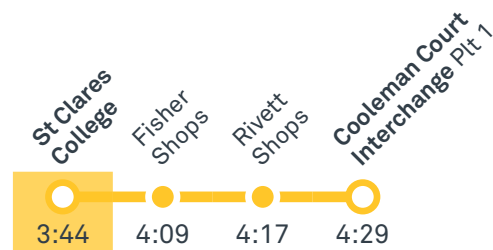

Other times available. Visit transport.act.gov.au

56 To Fyshwick

56 To City

Afternoon school services

2001 To Kambah

2002 To Tuggeranong

2003 To Gordon

2004 To Theodore

2005 To Weston Creek Terminus

2006 To Coolman Court

TG19027

CANBERRA IS BETTER CONNECTED

transport.act.gov.au

TTC Transport Canberra

ST EDMUNDS COLLEGE CANBERRA

Plan your trip with the TC Journey planner! Visit transport.act.gov.au for details