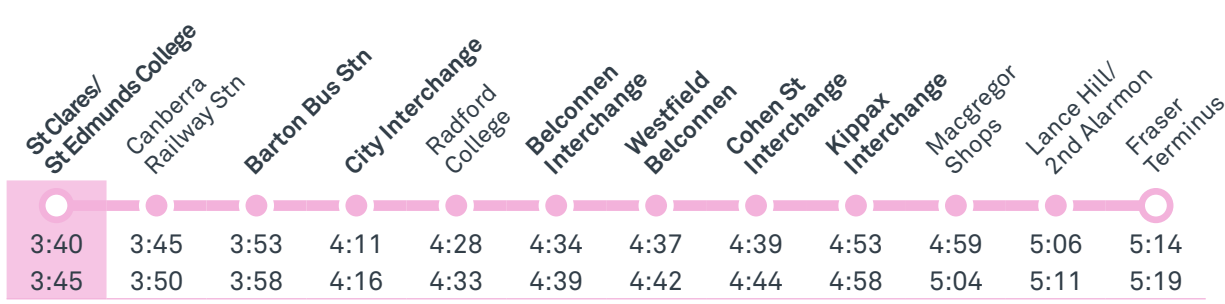

2007 To Woden

2008 To Tuggeranong

2009 To Lyons

2010 To Phillip

2011 To Mawson

Afternoon **RAPID** services Other times available. Visit transport.act.gov.au

R2 To Fraser

FYSHWICK TO CITY

via Red Hill and Kingston

ROUTE MAP

- Bus route
- Bus station
- Mode interchange
- Educational institution
- Hospital
- Bicycle lockers
- Park and Ride
- R2 RAPID route
- Bus terminus
- 56 Route number
- Shopping centre
- Bicycle rails
- Bicycle cage