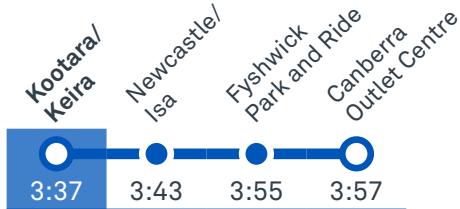

CANBERRA
IS BETTER
CONNECTED

transport.act.gov.au

TTC Transport
Canberra

TG19027

ST EDMUNDS COLLEGE CANBERRA

Plan your trip with the TC Journey planner! Visit transport.act.gov.au for details

Afternoon regular services

Other times available. Visit transport.act.gov.au

56 To Fyshwick

56 To City

Afternoon school services

2001 To Kambah

2002 To Tuggeranong

2003 To Gordon

2004 To Theodore