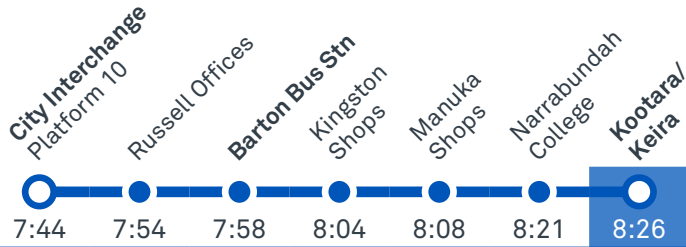

56

Regular route number

2001

School route number

R2

RAPID route number

Walking route

Local area map provides indicative walking paths only. This map is designed to represent local public transport options in the area and is not to scale

ST EDMUNDS COLLEGE CANBERRA

Plan your trip with the TC Journey planner! Visit transport.act.gov.au for details

Morning regular services

Other times available. Visit transport.act.gov.au

56 From City

56 From Fyshwick

CANBERRA
IS BETTER
CONNECTED

transport.act.gov.au

TTC Transport
Canberra

ST EDMUNDS COLLEGE CANBERRA

Plan your trip with the TC Journey planner! Visit transport.act.gov.au for details

2007 From Woden

Woden Interchange
Platform 1
St Edmunds
College