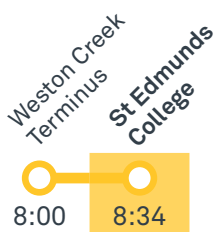

2005 From Weston Creek Terminus