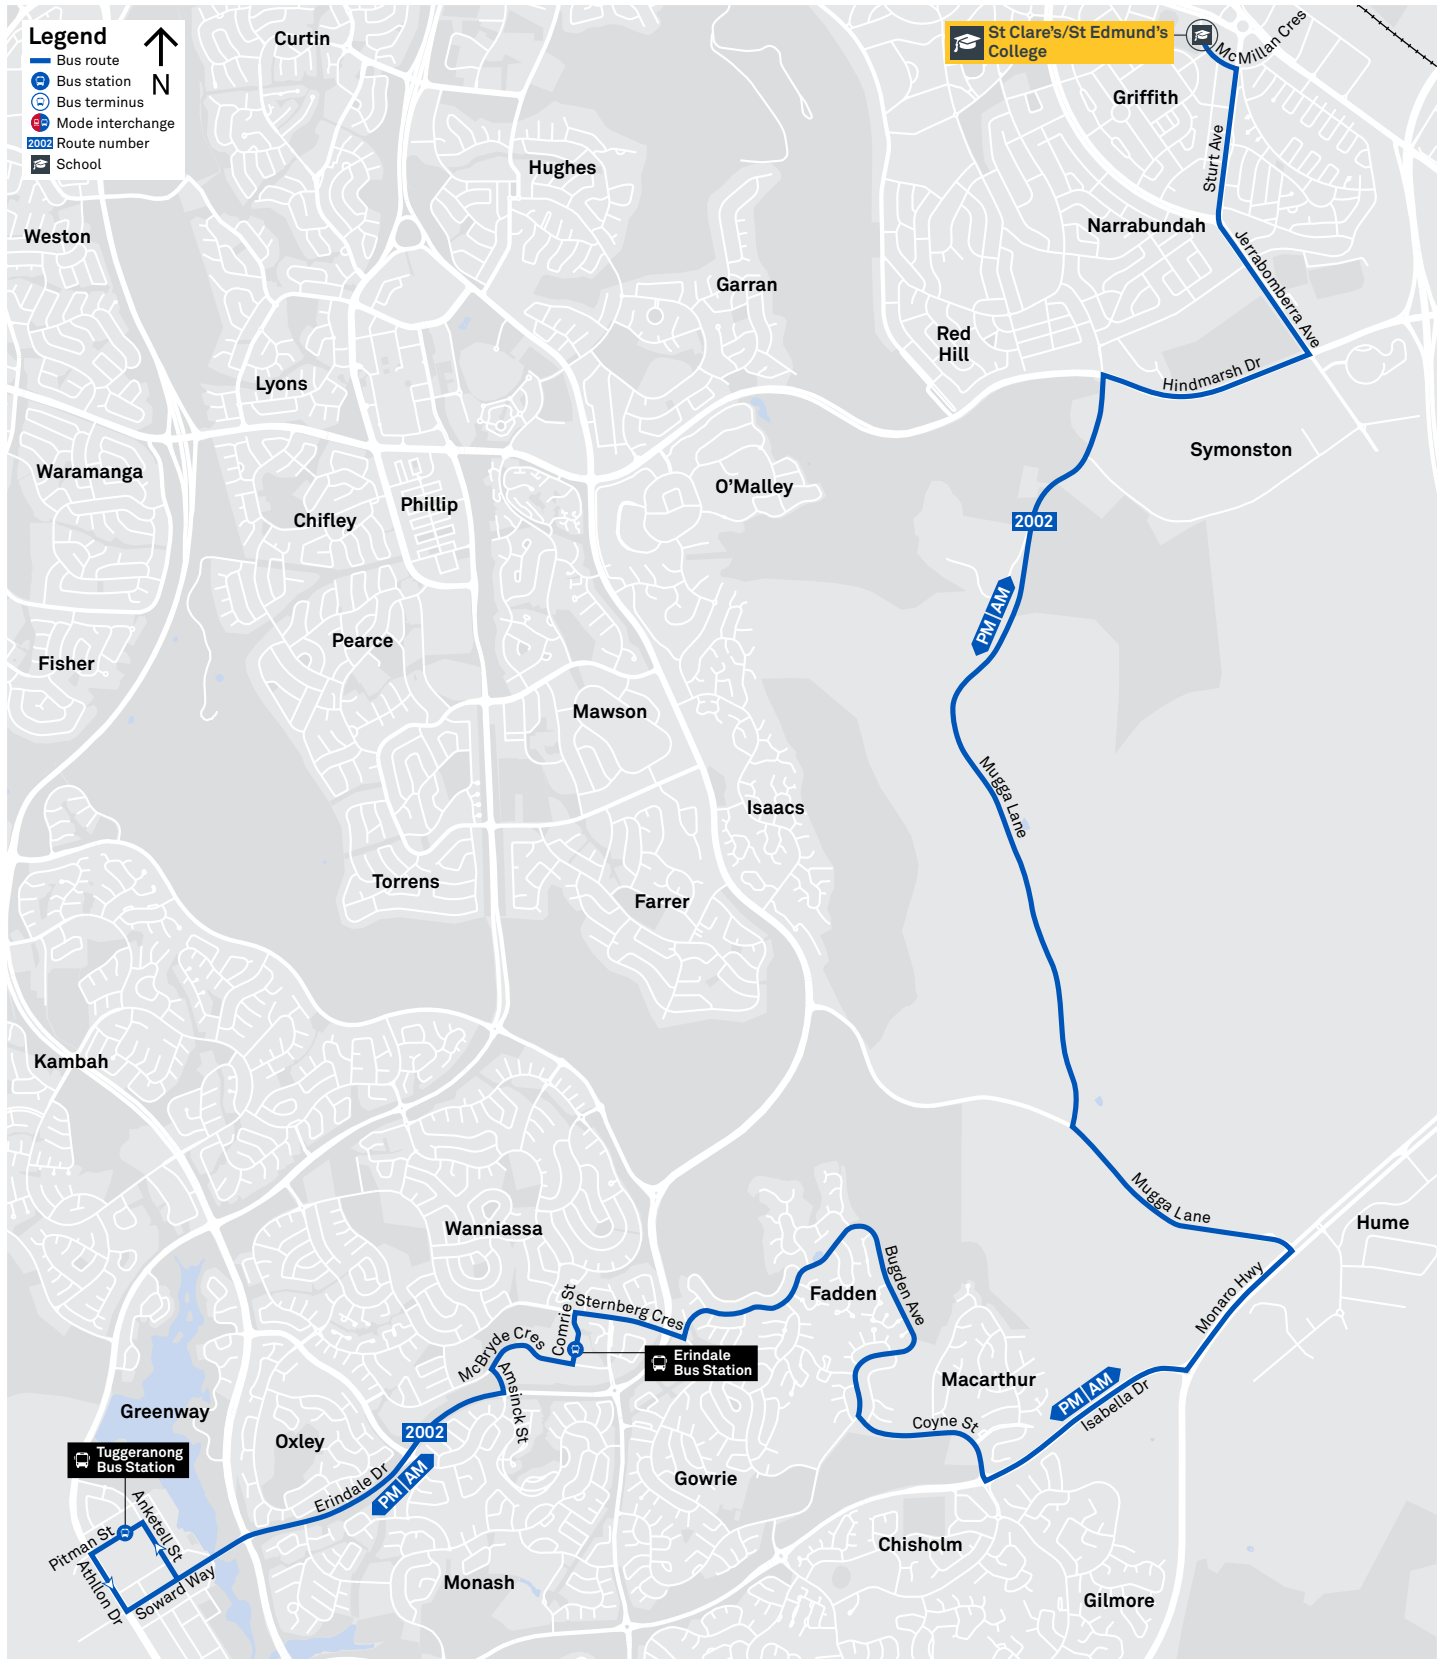

SCHOOL ROUTE 2002 (AM & PM)