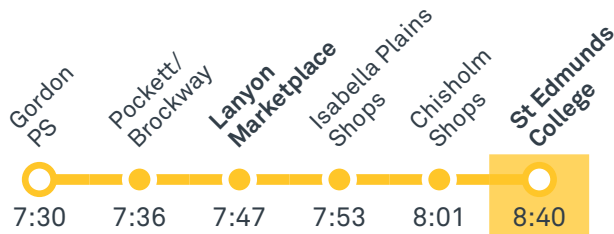

2003 From Gordon