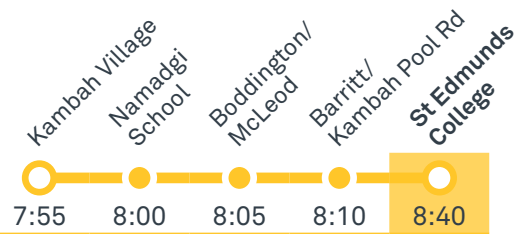

Morning school services

2001 From Kambah