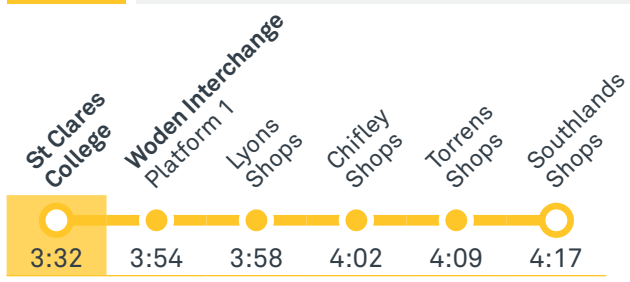

2007 To Woden

2008 To Tuggeranong

2009 To Lyons

2010 To Phillip

2011 To Mawson

Afternoon **RAPID** services Other times available. Visit transport.act.gov.au

R2 To Fraser

FYSHWICK TO CITY

via Red Hill and Kingston

ROUTE MAP

- Bus route
- Bus station
- Mode interchange
- Educational institution
- Hospital
- Bicycle lockers
- Park and Ride
- R2 RAPID route
- Bus terminus
- 56 Route number
- Shopping centre
- Bicycle rails
- Bicycle cage