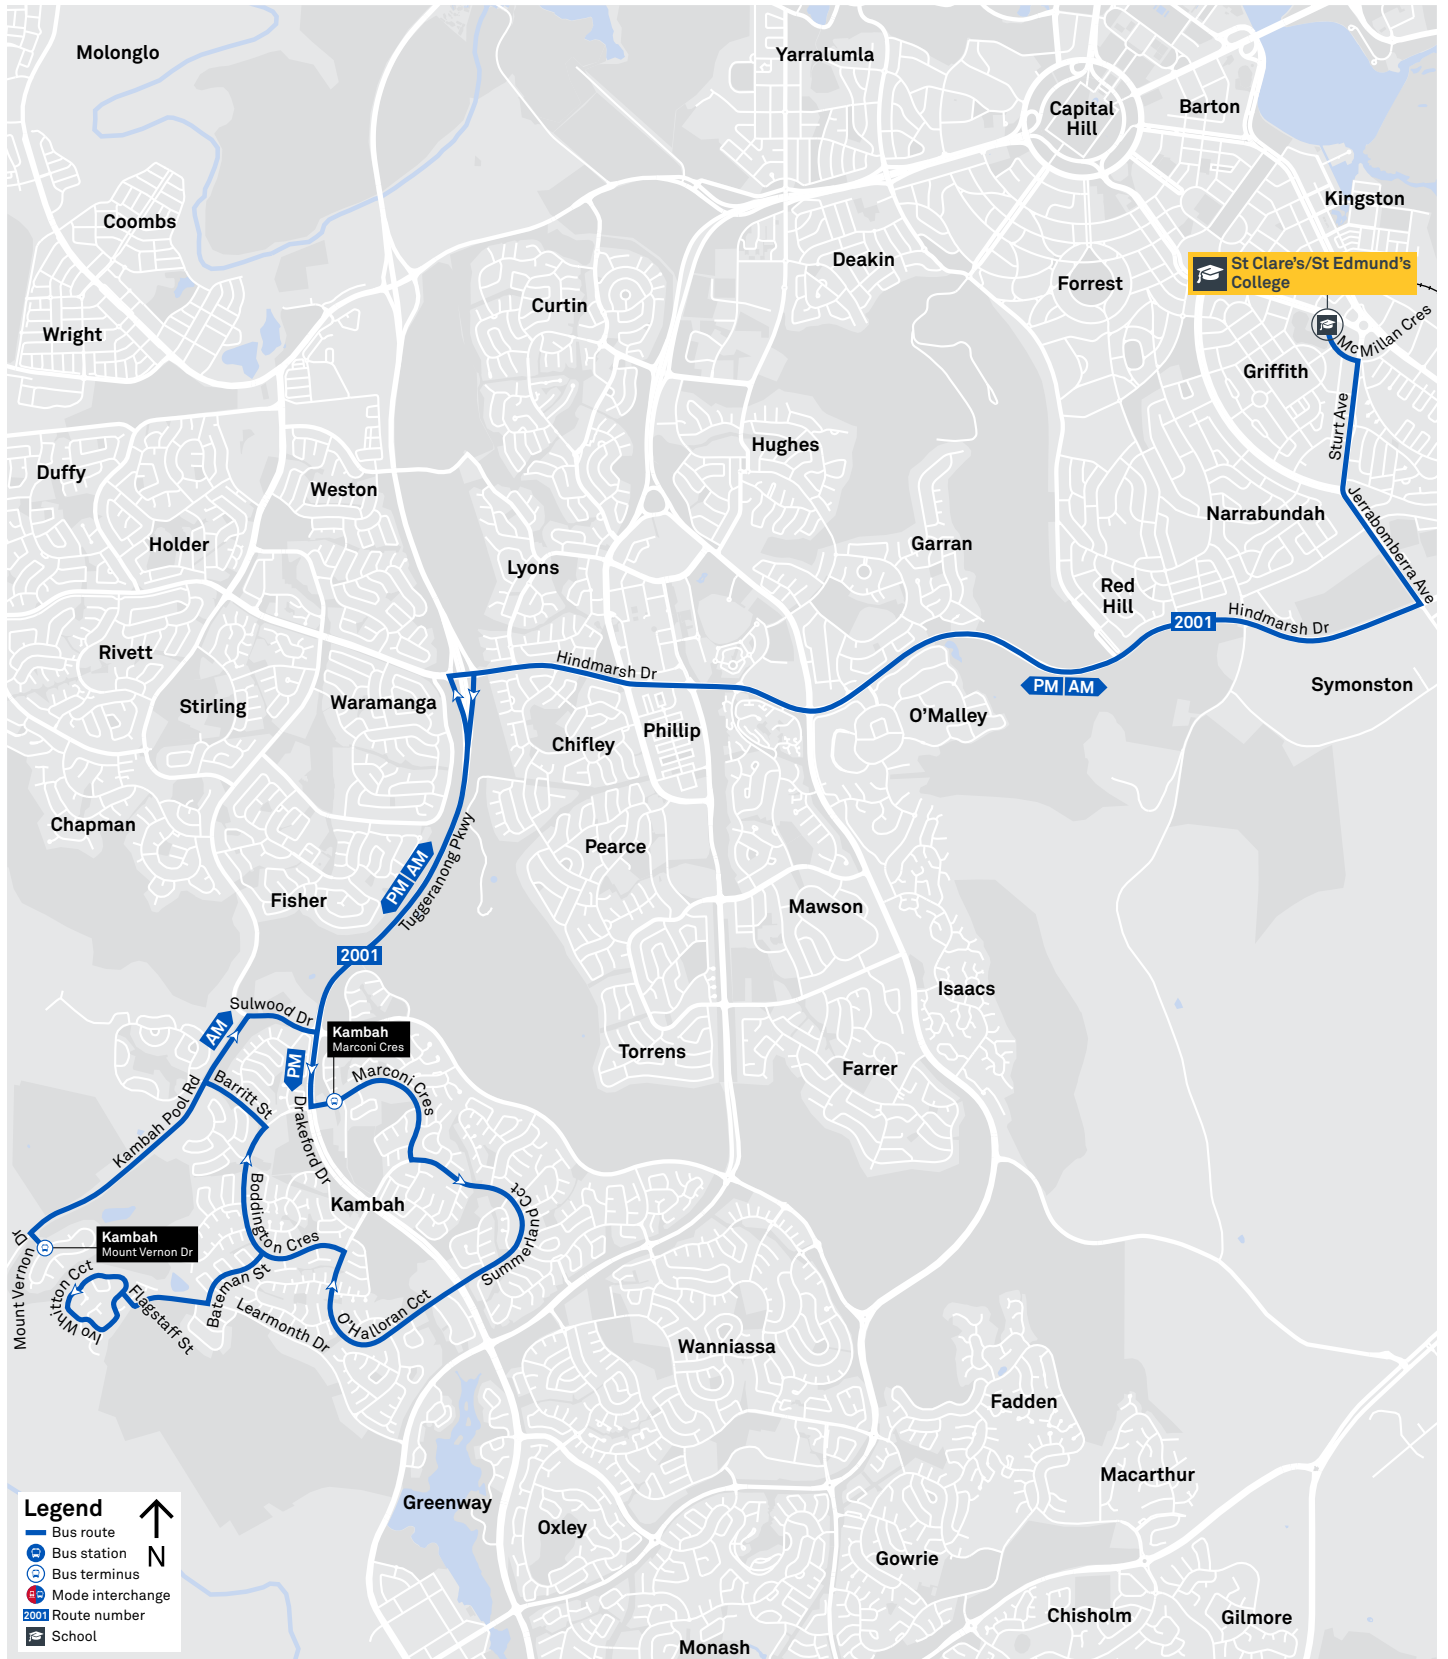

SCHOOL ROUTE 2001 (AM & PM)

CANBERRA
IS BETTER
CONNECTED

transport.act.gov.au

TTC Transport
Canberra