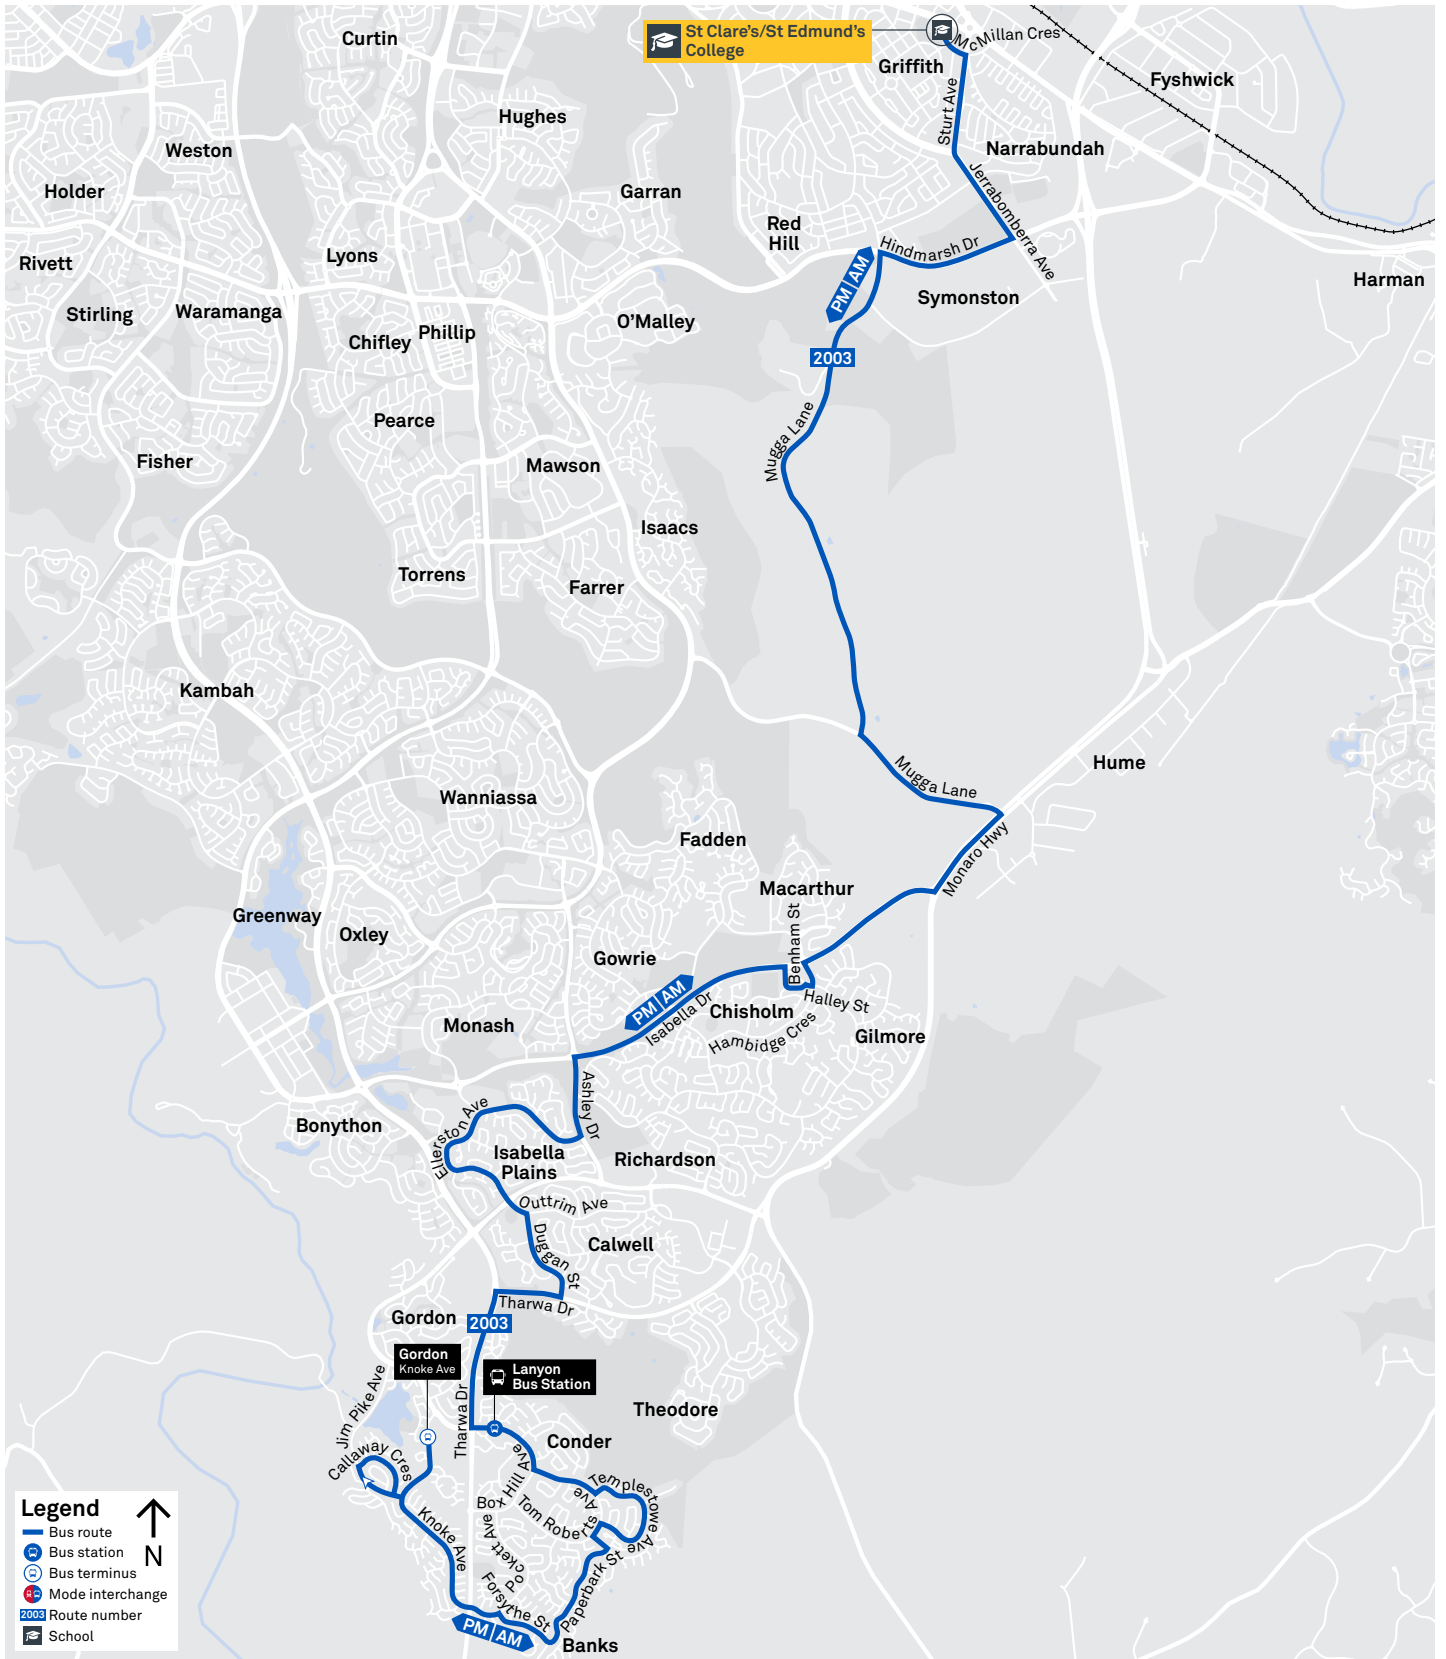

SCHOOL ROUTE 2003 (AM & PM)