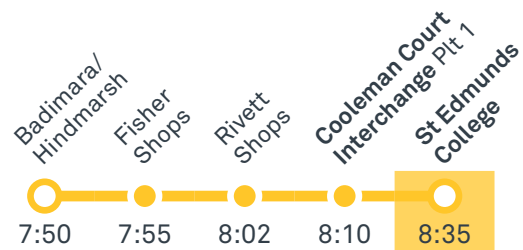

2005 From Weston Creek Terminus

2006 From Waramanga