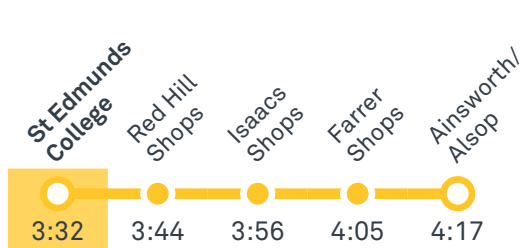

2007 To Woden

2008 To Tuggeranong

2009 To Lyons

2010 To Phillip

2011 To Mawson

Afternoon **RAPID** services Other times available. Visit transport.act.gov.au

R2 To Fraser

FYSHWICK TO CITY

via Red Hill and Kingston

ROUTE MAP

- Bus route
- Bus station
- Mode interchange
- Educational institution
- Hospital
- Bicycle lockers
- Park and Ride
- R2 RAPID route
- Bus terminus
- 56 Route number
- Shopping centre
- Bicycle rails
- Bicycle cage