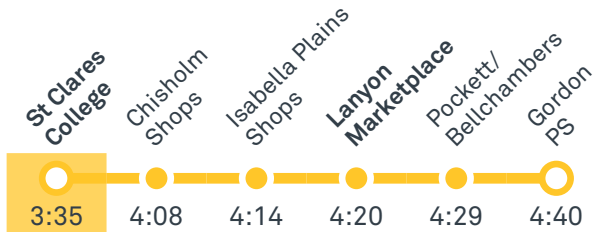

Other times available. Visit transport.act.gov.au

56 To Fyshwick

56 To City

Afternoon school services

2001 To Kambah

2002 To Tuggeranong

2003 To Gordon

2004 To Theodore