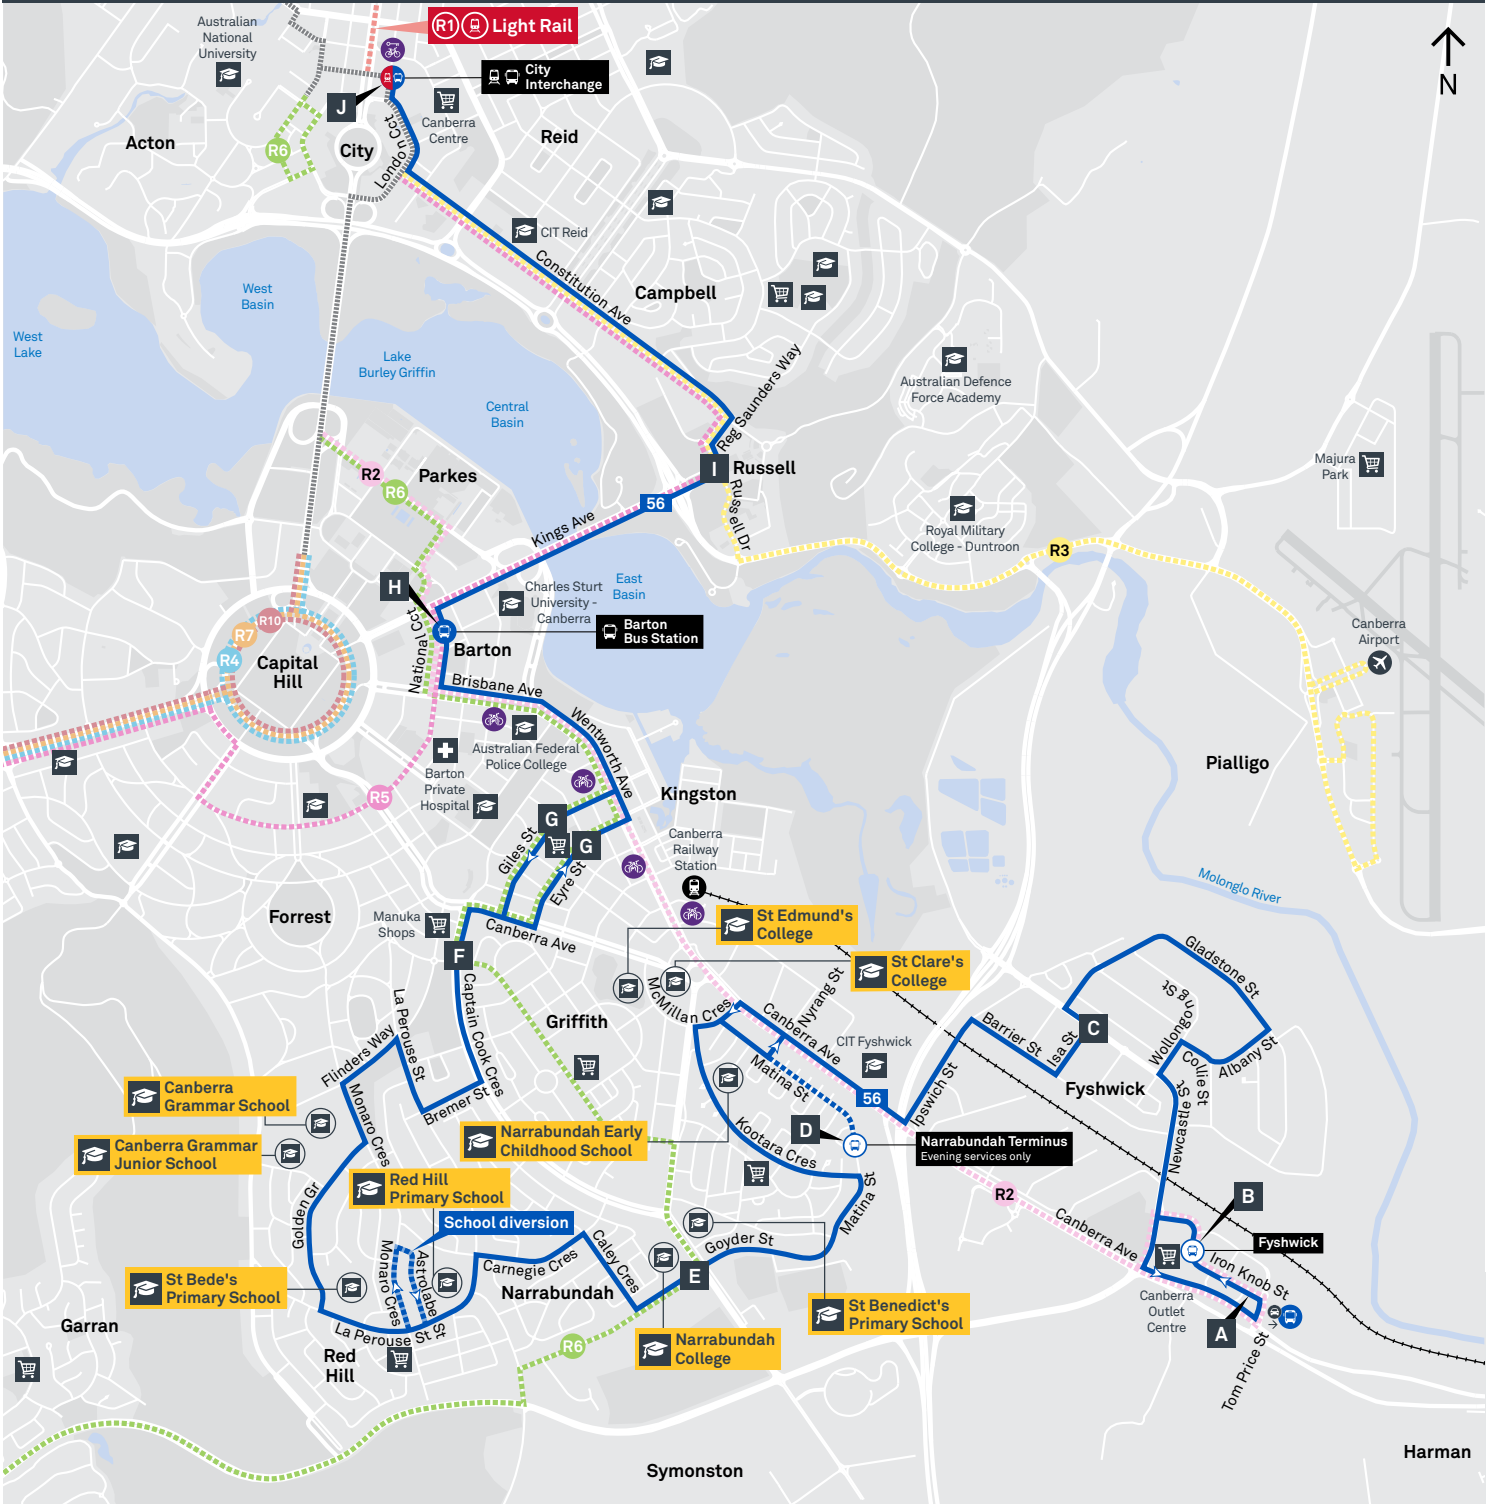

2007 To Woden

2008 To Tuggeranong

2009 To Lyons

2010 To Phillip

2011 To Mawson

Afternoon **RAPID** services Other times available. Visit transport.act.gov.au

R2 To Fraser

FYSHWICK TO CITY

via Red Hill and Kingston

ROUTE MAP

- Bus route
- Bus station
- Mode interchange
- Educational institution
- Hospital
- Bicycle lockers
- Park and Ride
- R2 RAPID route
- Bus terminus
- 56 Route number
- Shopping centre
- Bicycle rails
- Bicycle cage