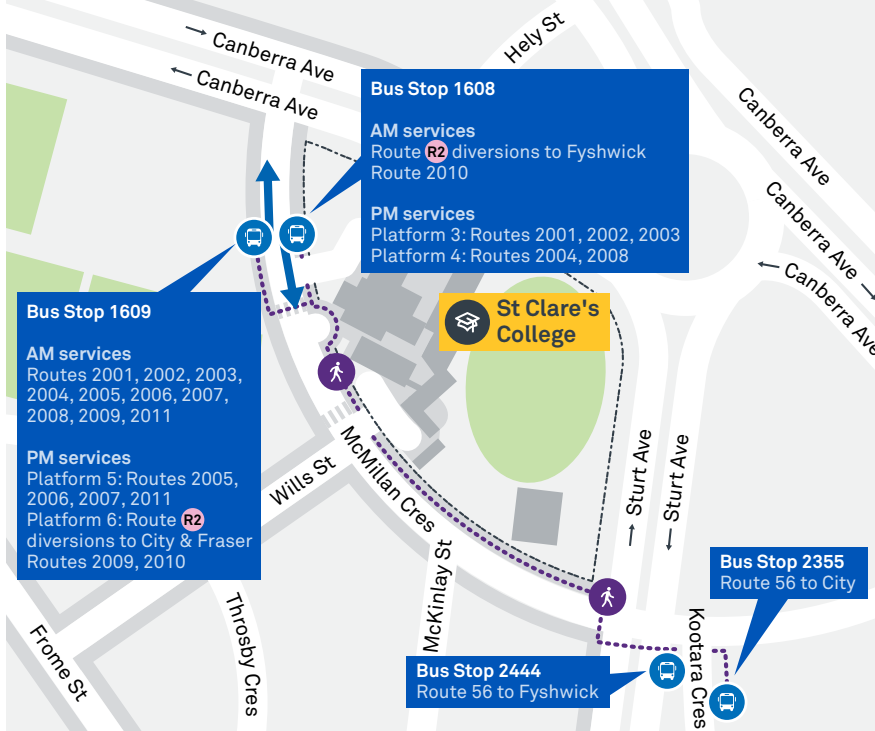

ST CLARES COLLEGE

Plan your trip with the TC Journey planner! Visit transport.act.gov.au for details

Local area map

School start

🕒 8:50 am

School finish

🕒 3:25 pm

Bus stop location

56

Regular route number

2001

School route number

R2

RAPID route number

Walking route

Local area map provides indicative walking paths only. This map is designed to represent local public transport options in the area and is not to scale

CANBERRA
IS BETTER
CONNECTED

transport.act.gov.au

TTC Transport
Canberra

TG19027