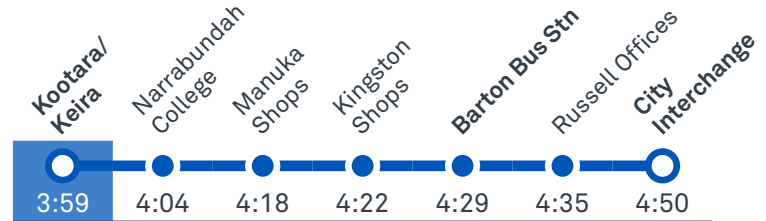

CANBERRA
IS BETTER
CONNECTED

transport.act.gov.au

TTC Transport
Canberra

TG19027

ST CLARES COLLEGE

Plan your trip with the TC Journey planner! Visit transport.act.gov.au for details

Afternoon regular services

Other times available. Visit transport.act.gov.au

56 To Fyshwick

56 To City

Afternoon school services

2001 To Kambah

2002 To Tuggeranong

2003 To Gordon

2004 To Theodore