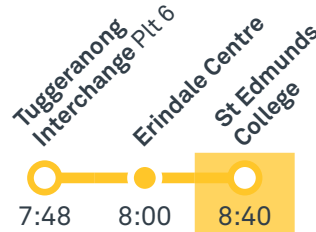

2002 From Tuggeranong