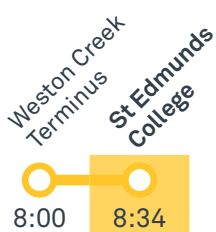

2005 From Weston Creek Terminus