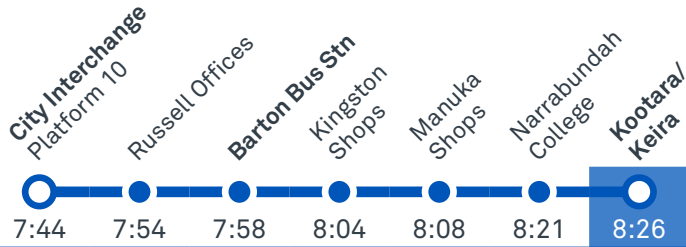

56

Regular route number

2001

School route number

R2

RAPID route number

Walking route

Local area map provides indicative walking paths only. This map is designed to represent local public transport options in the area and is not to scale

CANBERRA
IS BETTER
CONNECTED

transport.act.gov.au

TTC Transport
Canberra

TG19027

Summary of bus services

Route	AM	PM	Suburbs/Areas Served	Other information
R2	✓	✓	Fraser, Dunlop, Macgregor, Kippax, Holt, Belconnen Bus Stations, Bruce, City Interchange, Parkes, Kingston, Fyshwick	Diverts via school on selected trips
56	✓	✓	City Interchange, Russell, Barton, Kingston, Griffith, Manuka, Red Hill, Narrabundah, Fyshwick	
2001	✓	✓	Kambah, Gleneagles	
2002	✓	✓	Tuggeranong Bus Station, Erindale Bus Station, Fadden, Macarthur	
2003	✓	✓	Gordon, Banks, Conder, Lanyon Market Place, Calwell, Isabella Plains, Chisholm	
2004	✓	✓	Theodore, Calwell, Richardson, Chisholm	
2005	✓	✓	Duffy, Holder	
2006	✓	✓	Coleman Court, Rivett, Fisher, Waramanga, Stirling, Chapman	
2007	✓	✓	Woden Bus Station	
2008	✓	✓	Tuggeranong Bus Station, Oxley, Wanniasa, Erindale Bus Station	
2009	✓	✓	Curtin, Hughes, Garran	
2010	✓	✓	Mawson, Farrer, Isaacs, O'Malley, Red Hill	
2011	✓	✓	Woden Bus Station, Lyons, Chifley, Pearce, Torrens, Mawson	

ST CLARES COLLEGE

Plan your trip with the TC Journey planner! Visit transport.act.gov.au for details

Morning regular services

Other times available. Visit transport.act.gov.au

56 From City

56 From Fyshwick

CANBERRA IS BETTER CONNECTED

transport.act.gov.au

TTC Transport Canberra

ST CLARES COLLEGE

Plan your trip with the TC Journey planner! Visit transport.act.gov.au for details

2007 From Woden

Woden Interchange
Platform 1
St Edmunds
College