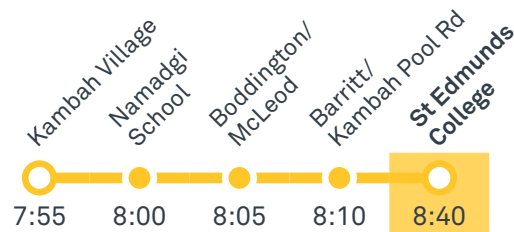

Morning school services

2001 From Kambah