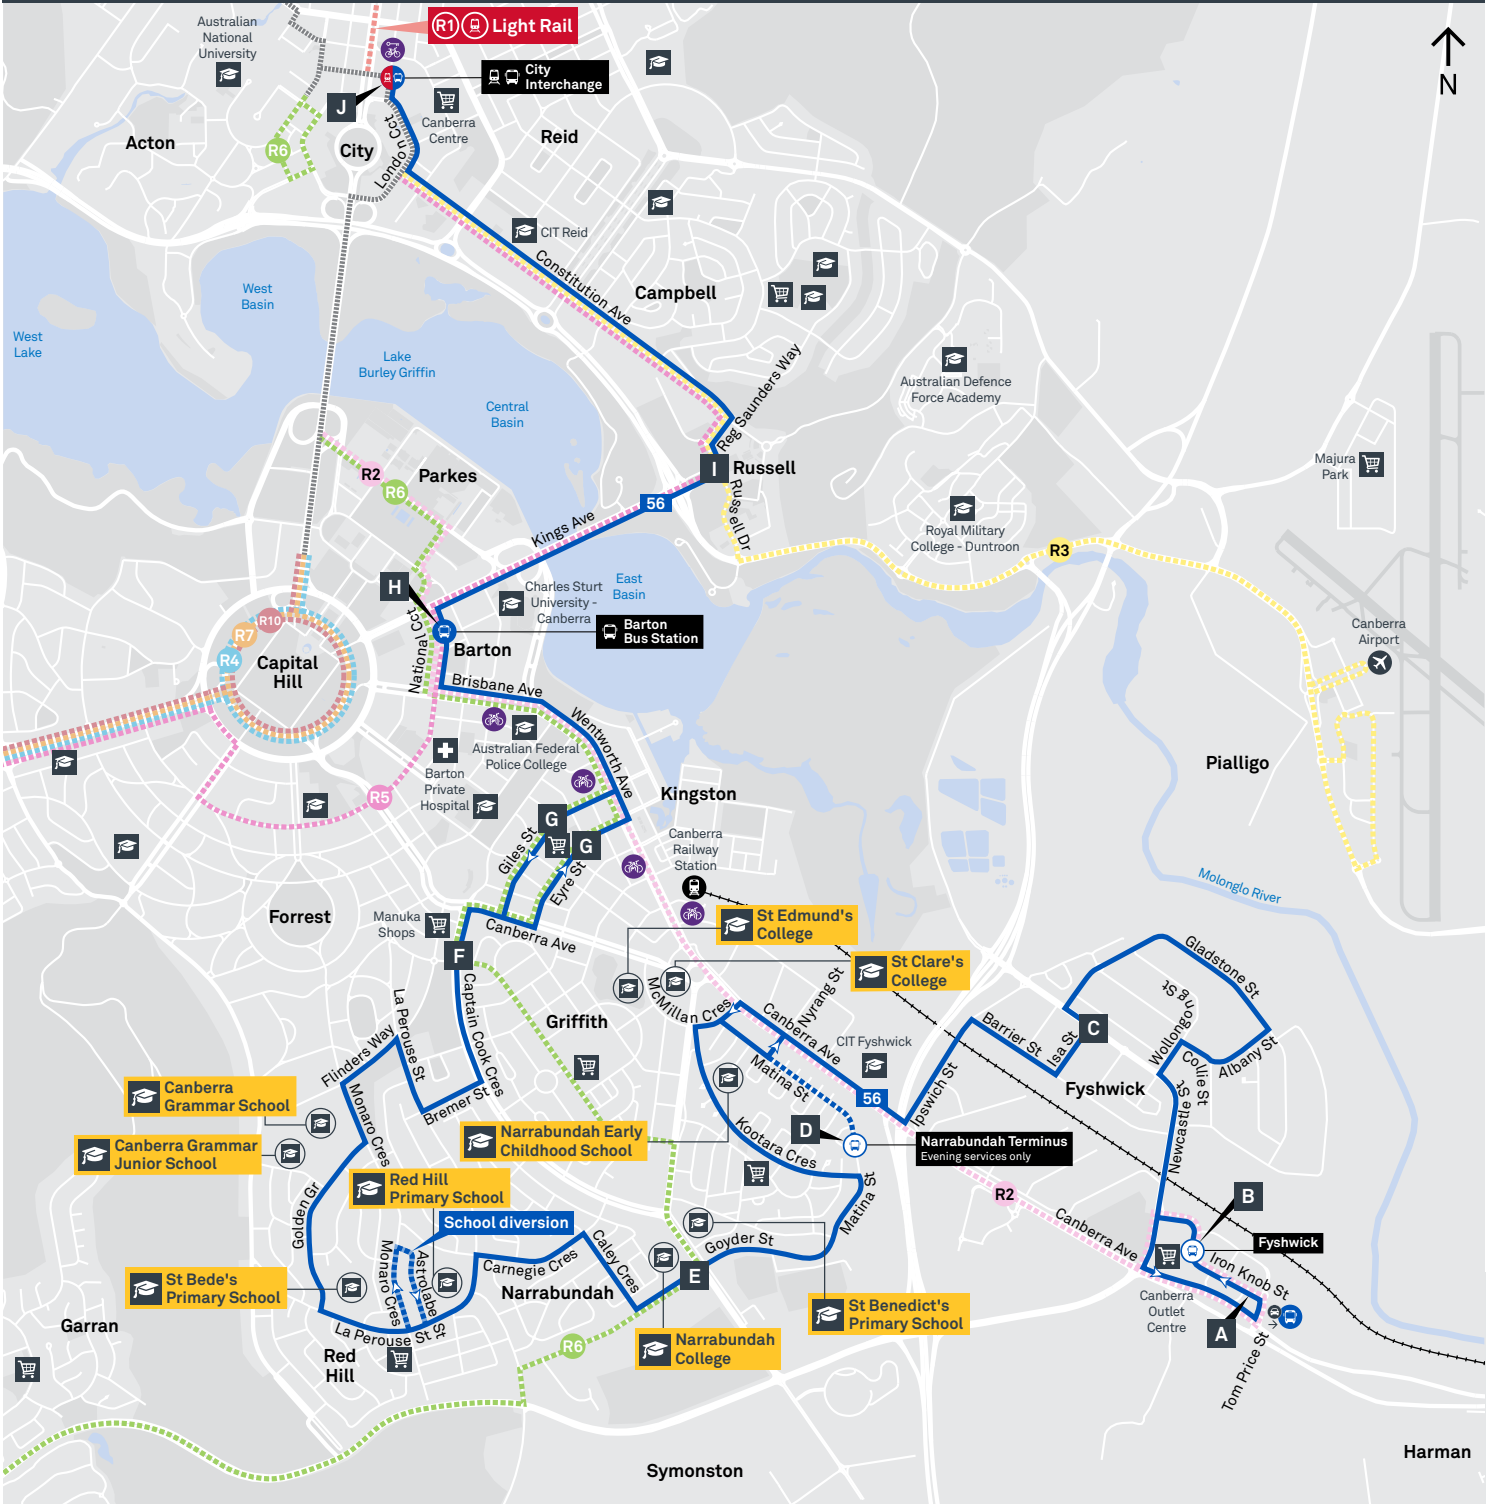

2011 To Mawson

Afternoon *RAPID* services

Other times available. Visit transport.act.gov.au

R2 To Fraser

CANBERRA IS BETTER CONNECTED

transport.act.gov.au

TTC Transport Canberra

TG19027

FYSHWICK TO CITY

via Red Hill and Kingston

ROUTE MAP

- Bus route
- Bus station
- Mode interchange
- Educational institution
- Hospital
- Bicycle lockers
- Park and Ride
- R2 RAPID route
- Bus terminus
- 56 Route number
- Shopping centre
- Bicycle rails
- Bicycle cage