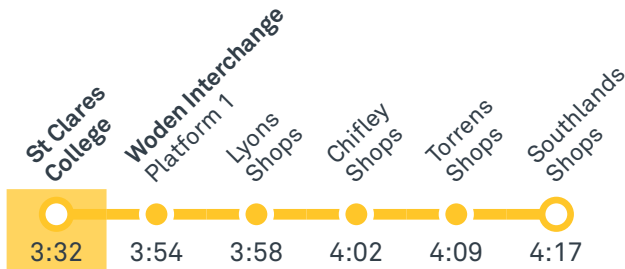

2005 To Weston Creek Terminus

2006 To Coolman Court

ST CLARES COLLEGE

Plan your trip with the TC Journey planner! Visit transport.act.gov.au for details

2007 To Woden

2008 To Tuggeranong

2009 To Lyons

2010 To Phillip

2011 To Mawson

Afternoon *RAPID* services

Other times available. Visit transport.act.gov.au

R2 To Fraser

CANBERRA IS BETTER CONNECTED

transport.act.gov.au

TTC Transport Canberra

TG19027