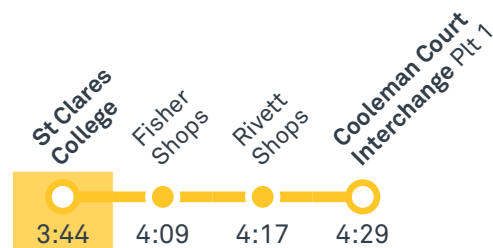

2006 To Coolman Court