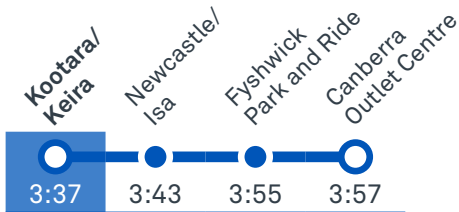

CANBERRA
IS BETTER
CONNECTED

transport.act.gov.au

TTC Transport
Canberra

TG19027

ST CLARES COLLEGE

Plan your trip with the TC Journey planner! Visit transport.act.gov.au for details

Afternoon regular services

Other times available. Visit transport.act.gov.au

56 To Fyshwick

56 To City

Afternoon school services

2001 To Kambah

2002 To Tuggeranong

2003 To Gordon

2004 To Theodore