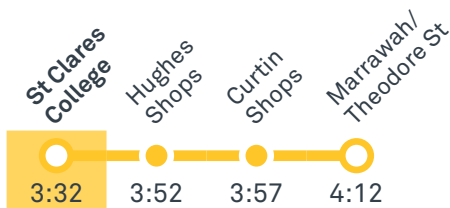

2005 To Weston Creek Terminus

2006 To Coolman Court

ST CLARES COLLEGE

Plan your trip with the TC Journey planner! Visit transport.act.gov.au for details

2007 To Woden

2008 To Tuggeranong

2009 To Lyons

2010 To Phillip

2011 To Mawson

Afternoon *RAPID* services

Other times available. Visit transport.act.gov.au

R2 To Fraser

CANBERRA IS BETTER CONNECTED

transport.act.gov.au

TTC Transport Canberra

TG19027

FYSHWICK TO CITY

via Red Hill and Kingston

ROUTE MAP

- Bus route
- Bus station
- Mode interchange
- Educational institution
- Hospital
- Bicycle lockers
- Park and Ride
- R2 RAPID route
- Bus terminus
- 56 Route number
- Shopping centre
- Bicycle rails
- Bicycle cage