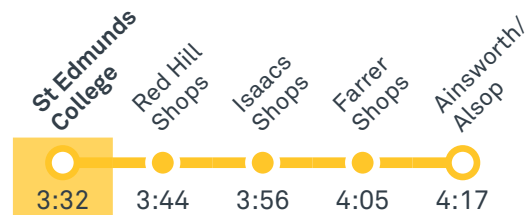

2005 To Weston Creek Terminus

2006 To Coolman Court

ST CLARES COLLEGE

Plan your trip with the TC Journey planner! Visit transport.act.gov.au for details

2007 To Woden

2008 To Tuggeranong

2009 To Lyons

2010 To Phillip

2011 To Mawson

Afternoon *RAPID* services

Other times available. Visit transport.act.gov.au

R2 To Fraser

CANBERRA IS BETTER CONNECTED

transport.act.gov.au

TTC Transport Canberra

TG19027