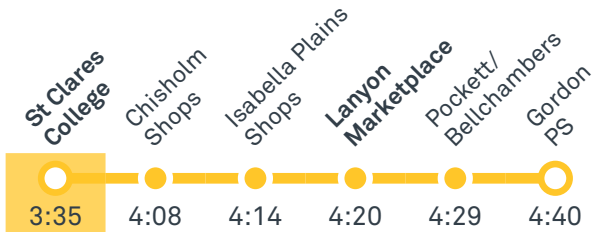

Other times available. Visit transport.act.gov.au

56 To Fyshwick

56 To City

Afternoon school services

2001 To Kambah

2002 To Tuggeranong

2003 To Gordon

2004 To Theodore