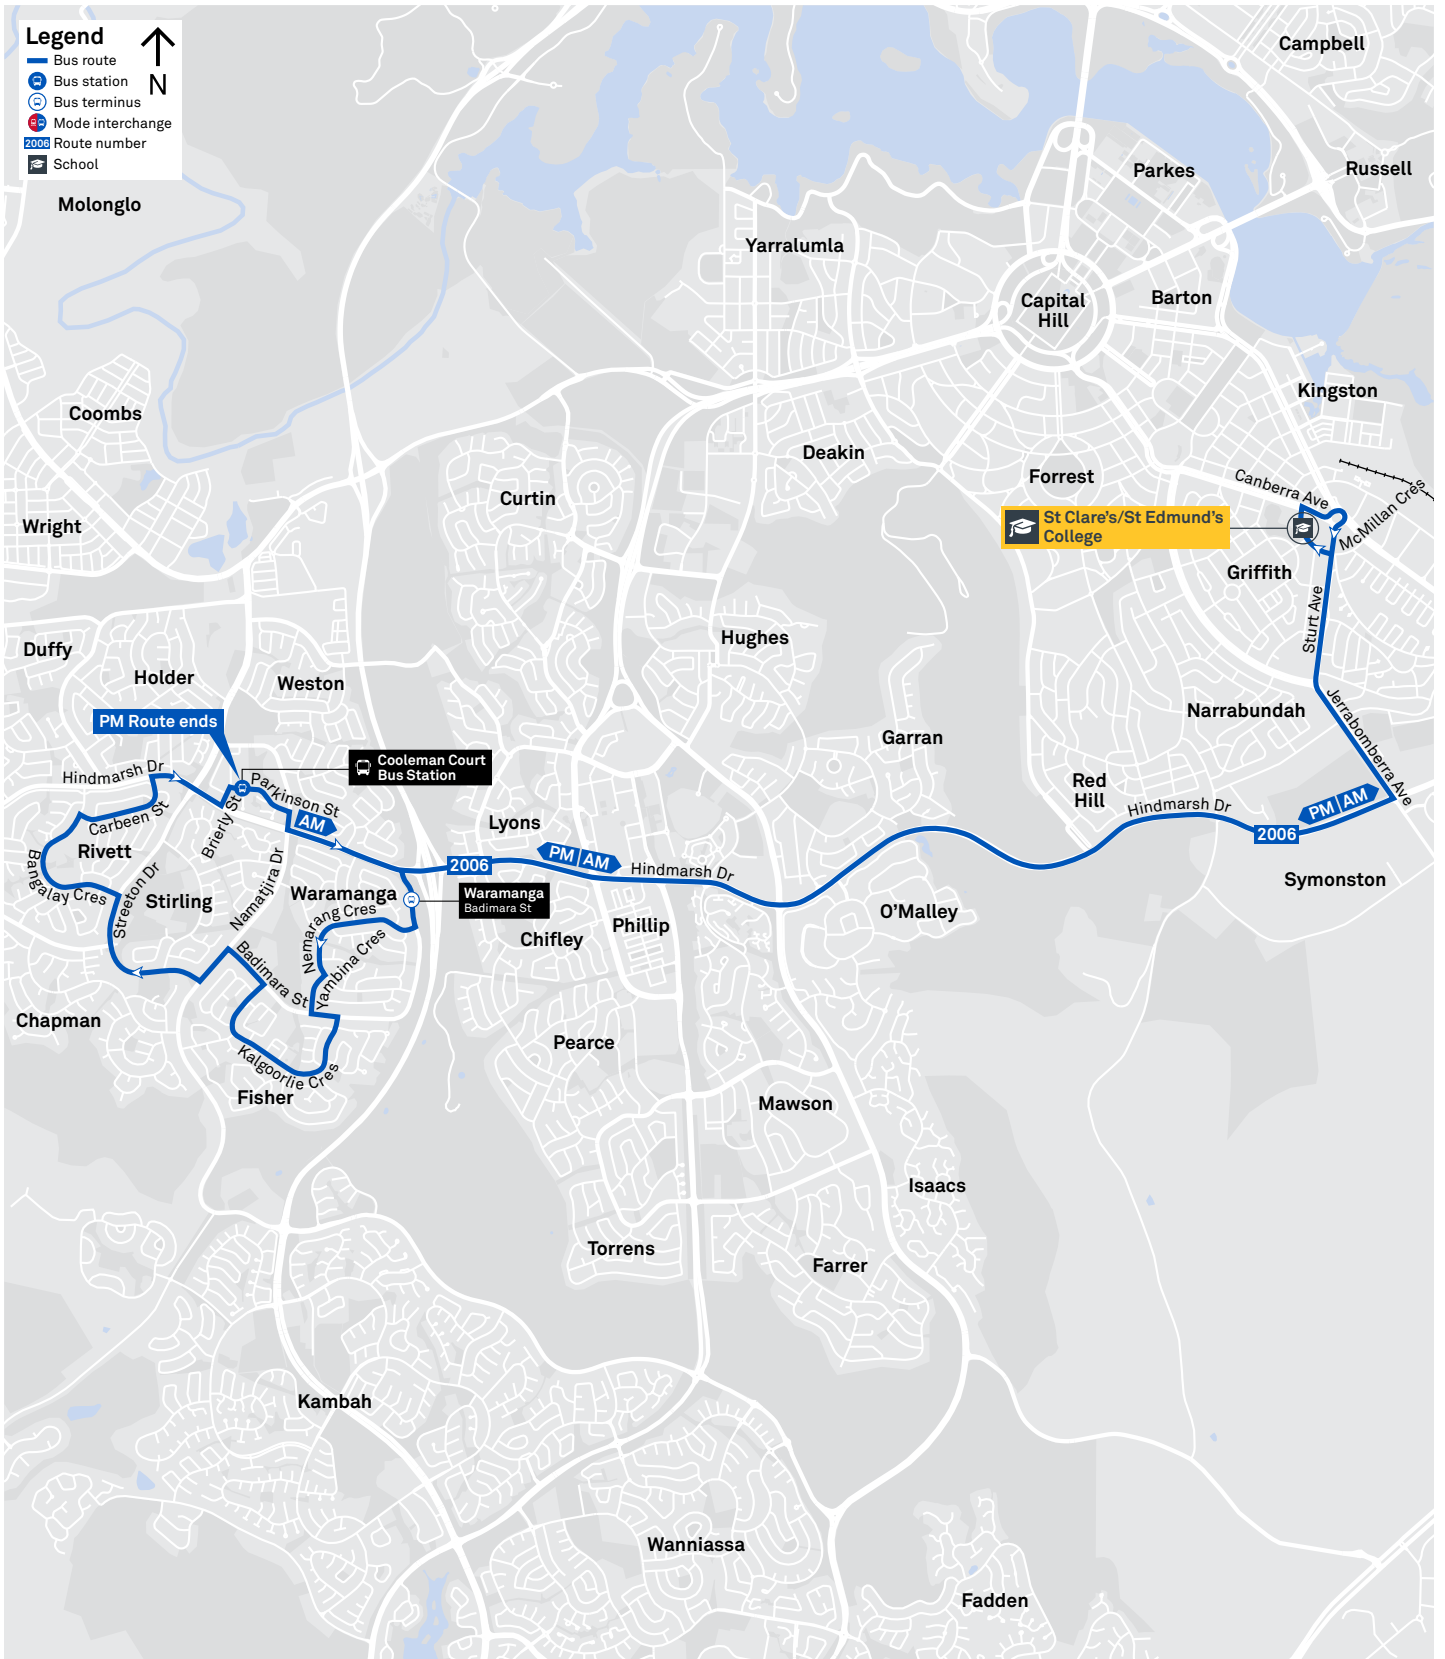

SCHOOL ROUTE 2006 (AM & PM)

CANBERRA IS BETTER CONNECTED

transport.act.gov.au

TTC Transport Canberra