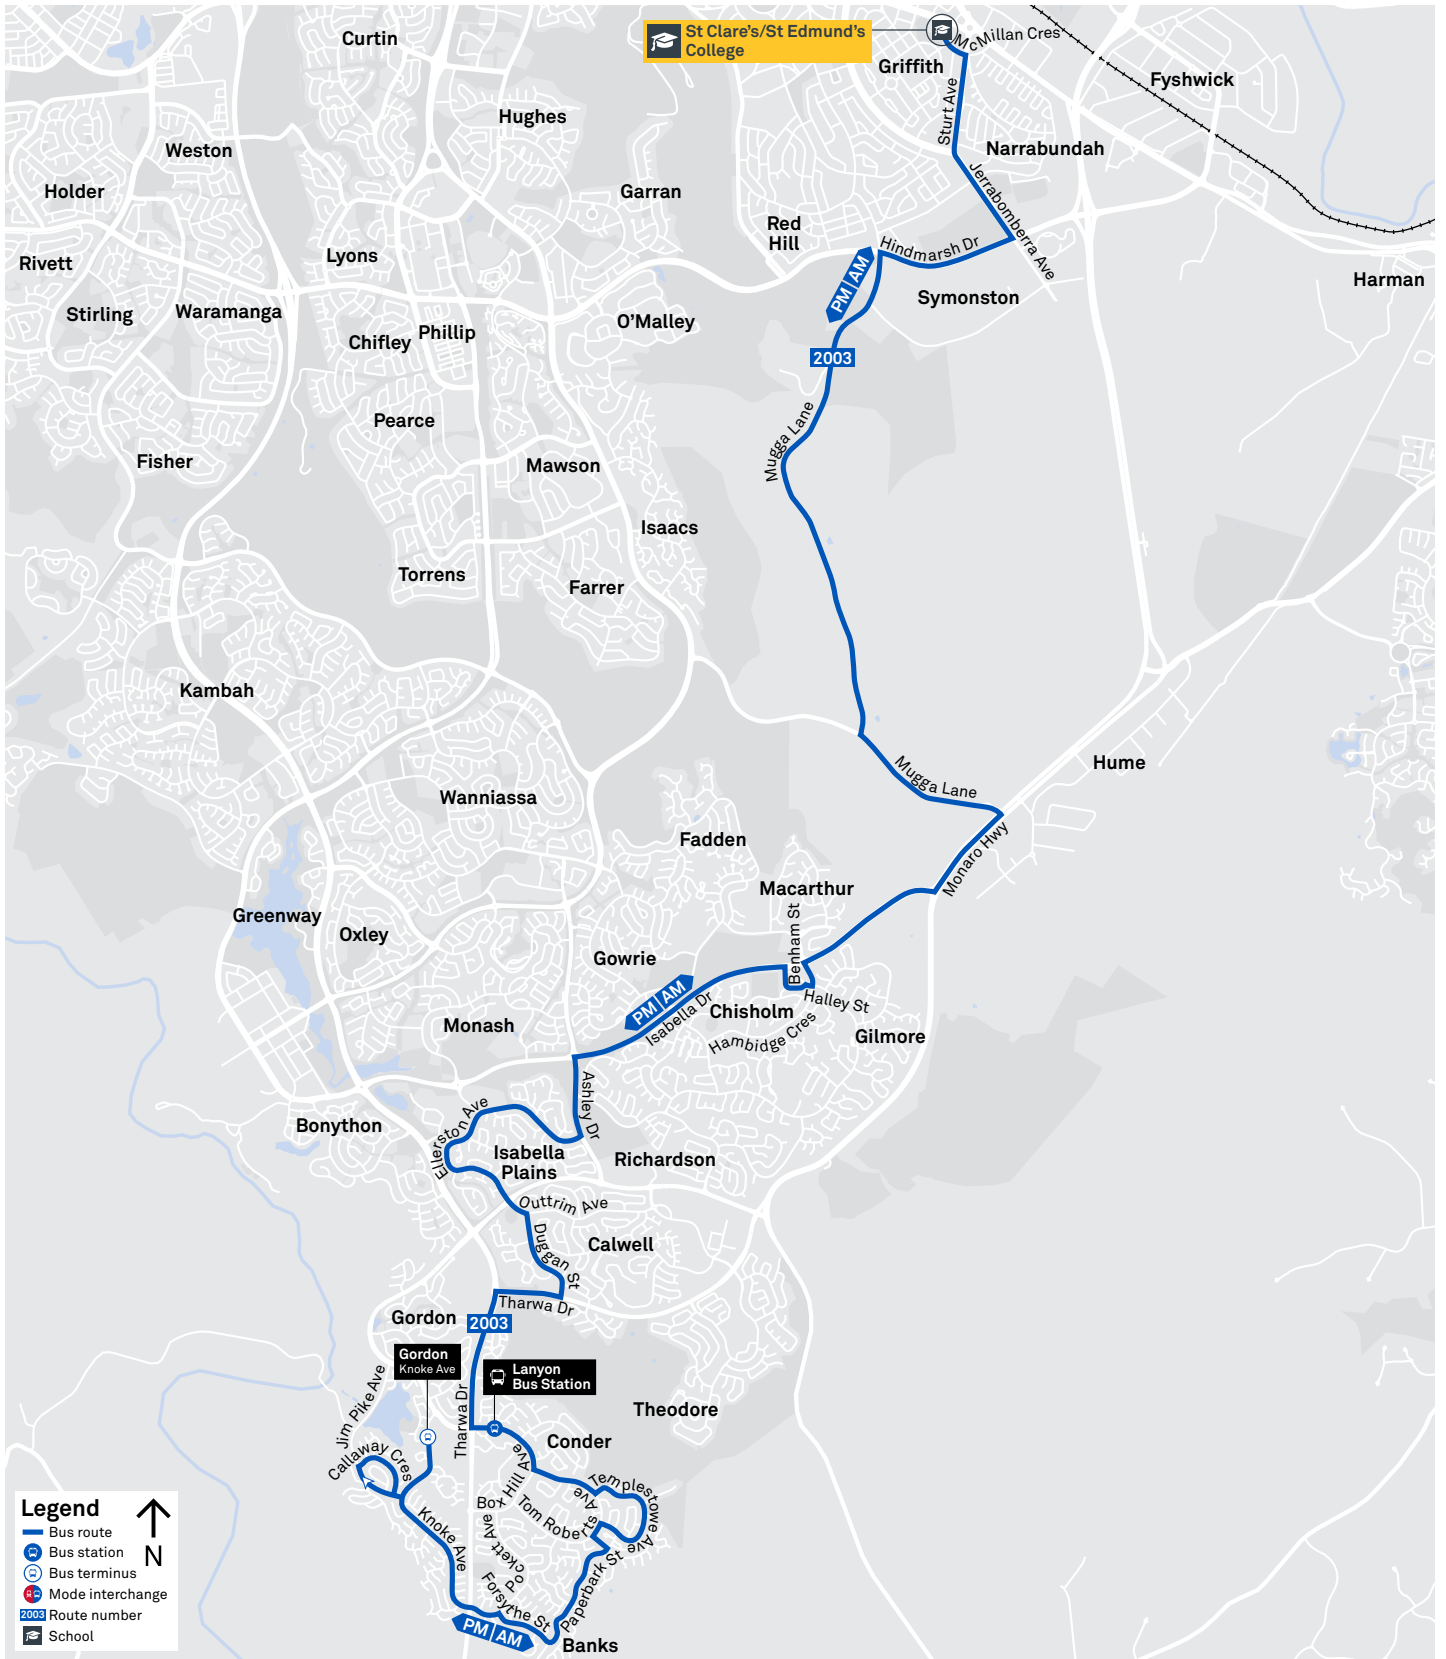

SCHOOL ROUTE 2003 (AM & PM)

Legend

- Bus route
- Bus station
- Bus terminus
- Mode interchange
- Route number
- School

↑
N