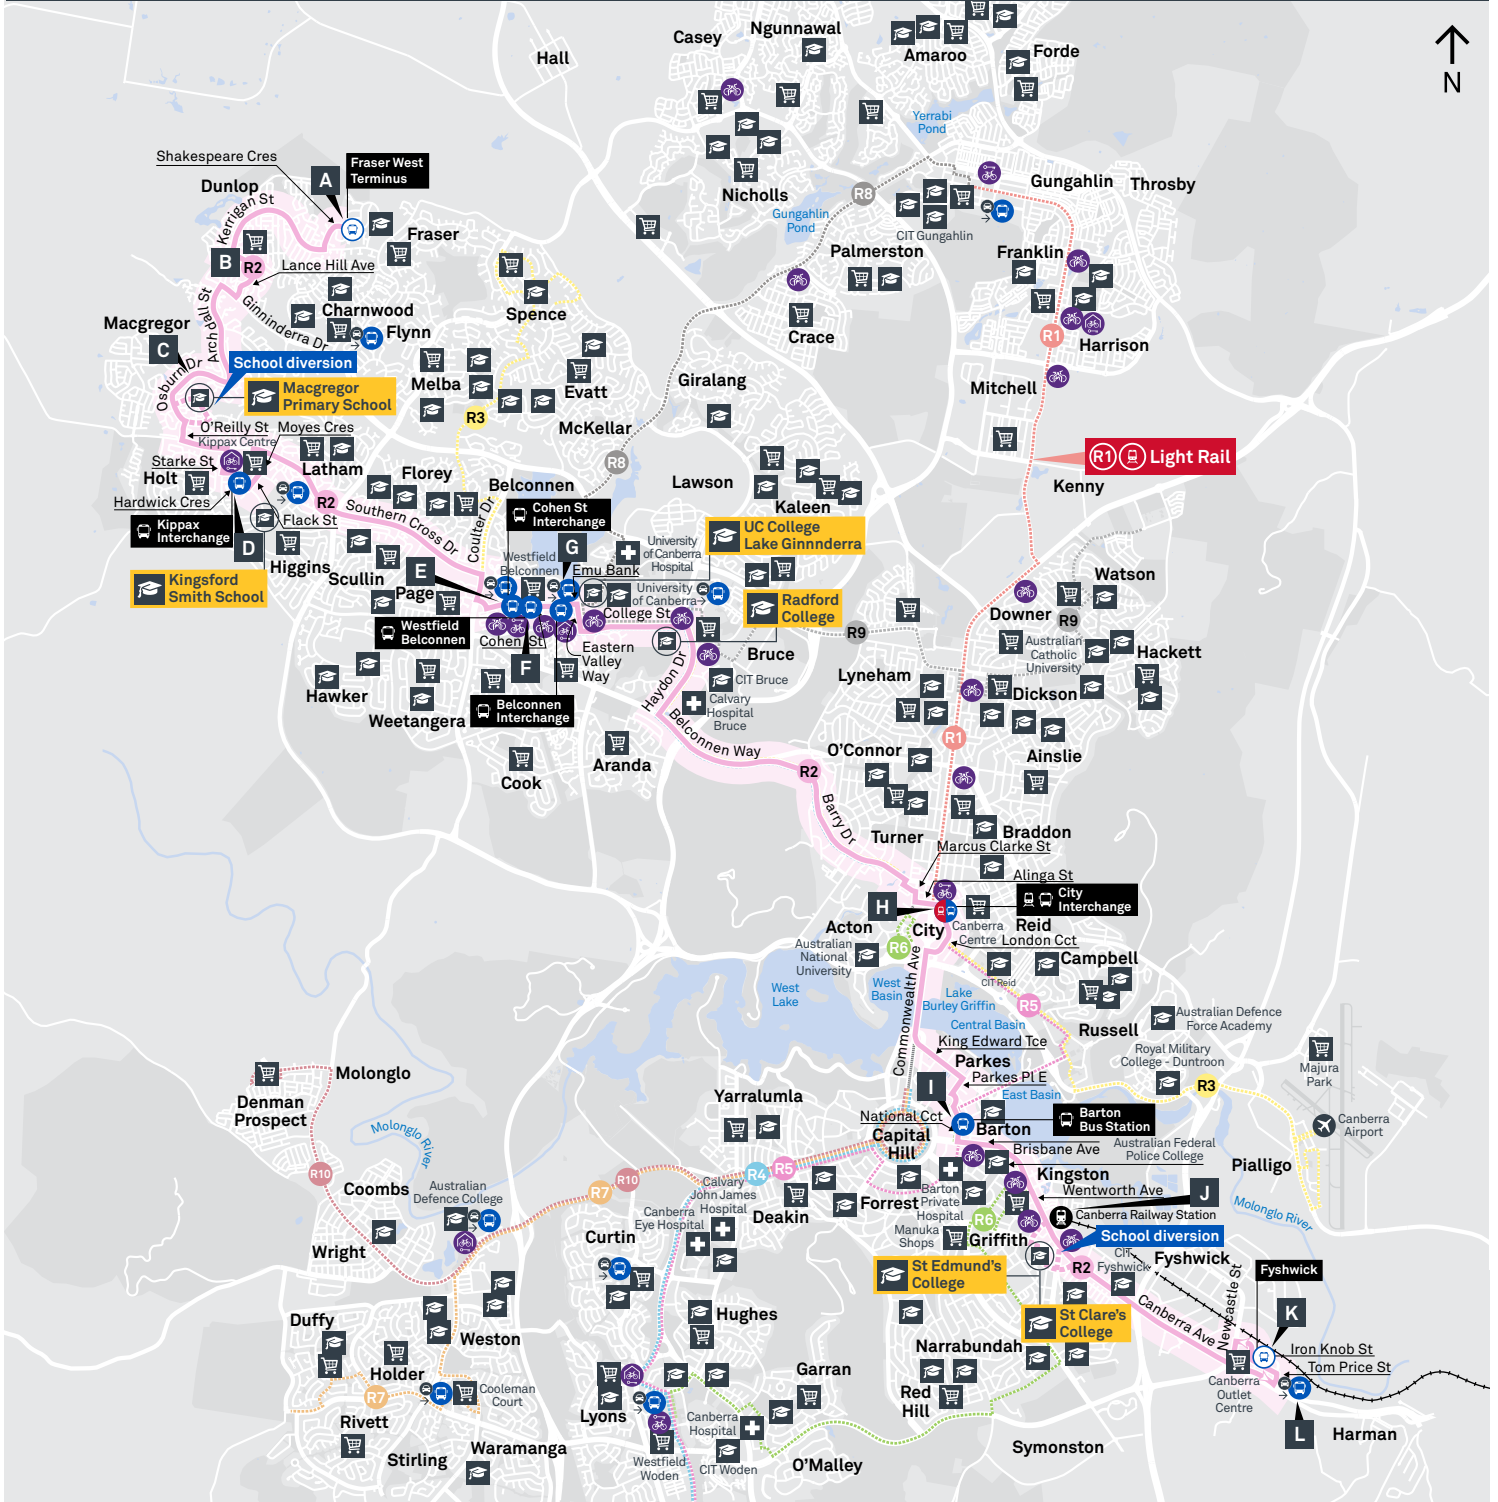

CANBERRA
IS BETTER
CONNECTED

transport.act.gov.au

TTC Transport
Canberra

TG19027

Summary of bus services

Route	AM	PM	Suburbs/Areas Served	Other information
R2	✓	✓	Fraser, Dunlop, Macgregor, Kippax, Holt, Belconnen Bus Stations, Bruce, City Interchange, Parkes, Kingston, Fyshwick	Diverts via school on selected trips
56	✓	✓	City Interchange, Russell, Barton, Kingston, Griffith, Manuka, Red Hill, Narrabundah, Fyshwick	
2001	✓	✓	Kambah, Gleneagles	
2002	✓	✓	Tuggeranong Bus Station, Erindale Bus Station, Fadden, Macarthur	
2003	✓	✓	Gordon, Banks, Conder, Lanyon Market Place, Calwell, Isabella Plains, Chisholm	
2004	✓	✓	Theodore, Calwell, Richardson, Chisholm	
2005	✓	✓	Duffy, Holder	
2006	✓	✓	Coleman Court, Rivett, Fisher, Waramanga, Stirling, Chapman	
2007	✓	✓	Woden Bus Station	
2008	✓	✓	Tuggeranong Bus Station, Oxley, Wanniasa, Erindale Bus Station	
2009	✓	✓	Curtin, Hughes, Garran	
2010	✓	✓	Mawson, Farrer, Isaacs, O'Malley, Red Hill	
2011	✓	✓	Woden Bus Station, Lyons, Chifley, Pearce, Torrens, Mawson	

Other times available. Visit transport.act.gov.au

R2 From Fraser

Fraser West
Terminus
Lance Hill/
2nd Alarmon
Macgregor
Shops
Kippax
Interchange
Cohen St
Interchange Plt 3
Westfield
Belconnen Plt 1
Belconnen
Interchange Plt 1
City Interchange
Platform 2
Barton Bus Stn
Platform 2
Canberra
Railway Stn
St Clares/
St Edmunds College

SCHOOL ROUTE 2010 (AM & PM)

CANBERRA IS BETTER CONNECTED

transport.act.gov.au

TTC Transport Canberra

SCHOOL ROUTE 2011 (AM & PM)

CANBERRA IS BETTER CONNECTED

transport.act.gov.au

TTC Transport Canberra

FRASER WEST TO FYSHWICK via Belconnen and City

R2

ROUTE MAP

- RAPID route
- Bus station
- Mode interchange
- Educational institution
- Hospital
- Bicycle lockers
- Other RAPID route
- Bus terminus
- R2 Route number
- Shopping centre
- Bicycle rails
- Bicycle cage
- Park and Ride