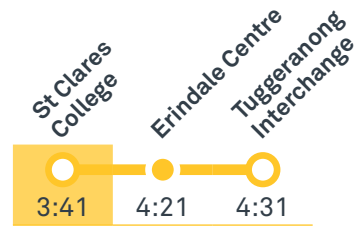

CANBERRA
IS BETTER
CONNECTED

transport.act.gov.au

TTC Transport
Canberra

TG19027

ST CLARES COLLEGE

Plan your trip with the TC Journey planner! Visit transport.act.gov.au for details

Afternoon regular services

Other times available. Visit transport.act.gov.au

56 To Fyshwick

56 To City

Afternoon school services

2001 To Kambah

2002 To Tuggeranong

2003 To Gordon

2004 To Theodore