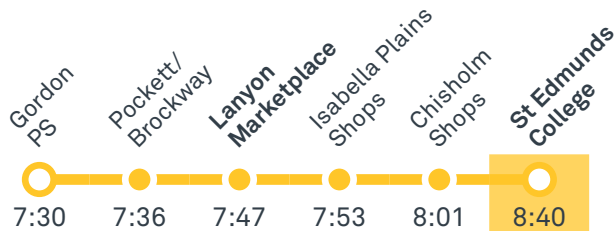

2003 From Gordon