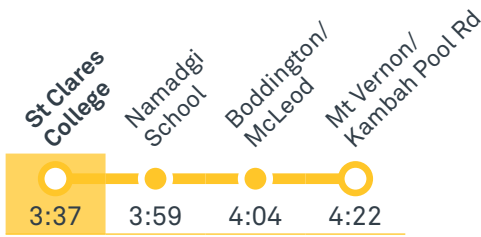

CANBERRA
IS BETTER
CONNECTED

transport.act.gov.au

TTC Transport
Canberra

TG19027

ST CLARES COLLEGE

Plan your trip with the TC Journey planner! Visit transport.act.gov.au for details

Afternoon regular services

Other times available. Visit transport.act.gov.au

56 To Fyshwick

56 To City

Afternoon school services

2001 To Kambah

2002 To Tuggeranong

2003 To Gordon

2004 To Theodore

2005 To Weston Creek Terminus

2006 To Coolman Court

ST CLARES COLLEGE

Plan your trip with the TC Journey planner! Visit transport.act.gov.au for details

2007 To Woden

2008 To Tuggeranong

2009 To Lyons

2010 To Phillip