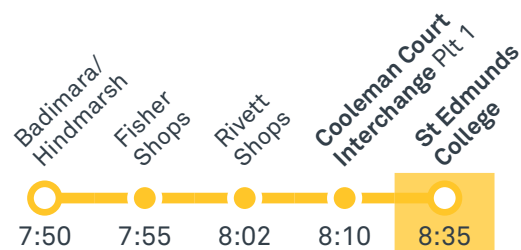

2005 From Weston Creek Terminus

2006 From Waramanga