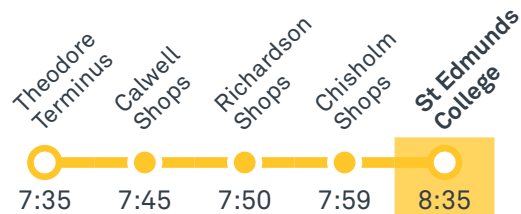

2004 From Theodore