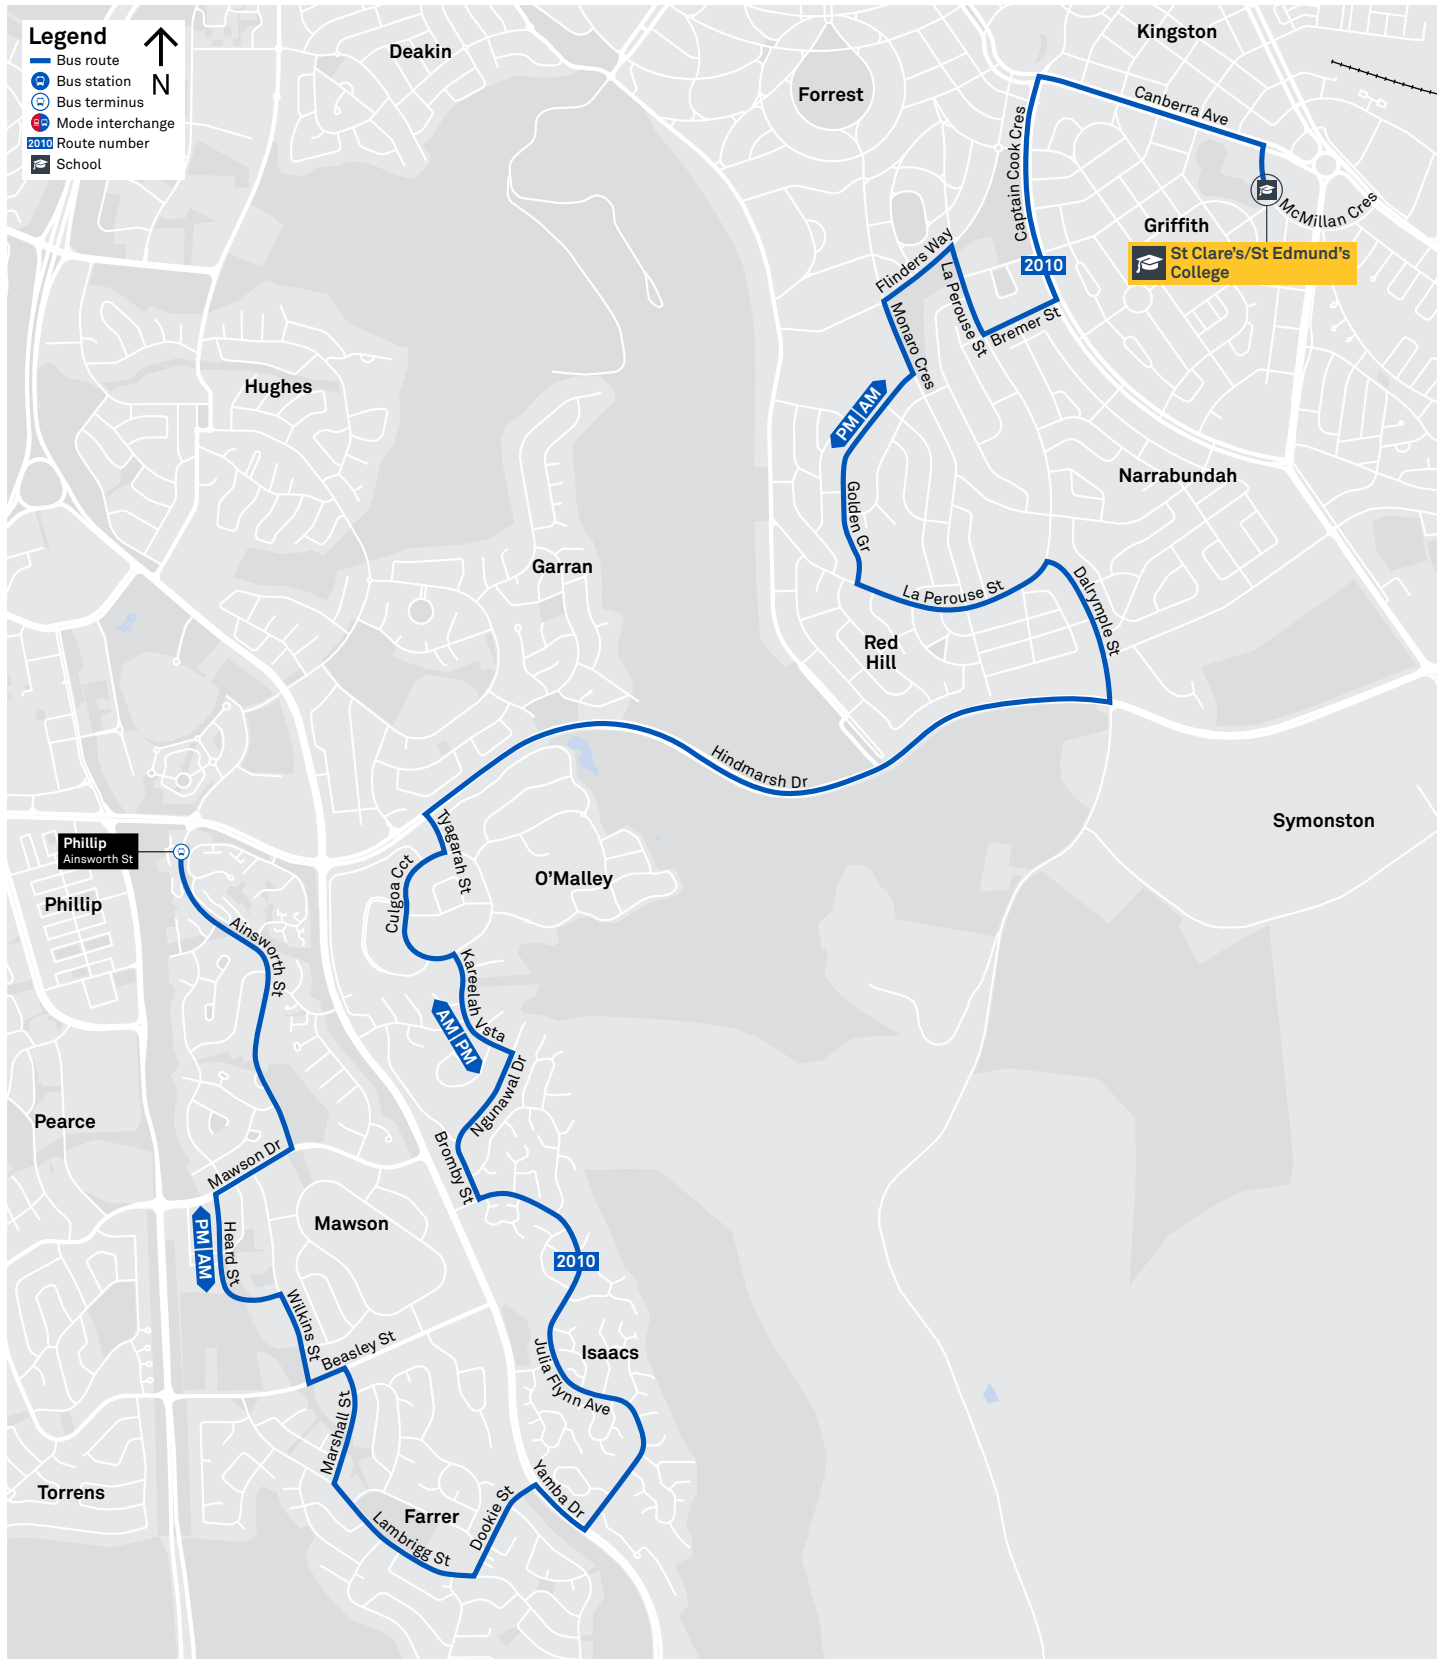

SCHOOL ROUTE 2010 (AM & PM)

CANBERRA IS BETTER CONNECTED

transport.act.gov.au

TTC Transport Canberra