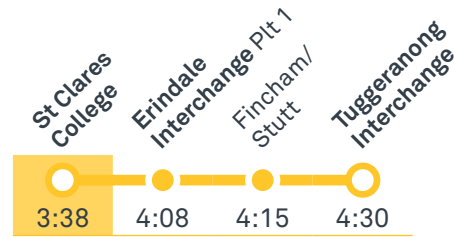

2005 To Weston Creek Terminus

2006 To Coolman Court

ST CLARES COLLEGE

Plan your trip with the TC Journey planner! Visit transport.act.gov.au for details

2007 To Woden

2008 To Tuggeranong

2009 To Lyons

2010 To Phillip

2011 To Mawson

Afternoon *RAPID* services

Other times available. Visit transport.act.gov.au

R2 To Fraser

CANBERRA IS BETTER CONNECTED

transport.act.gov.au

TTC Transport Canberra

TG19027