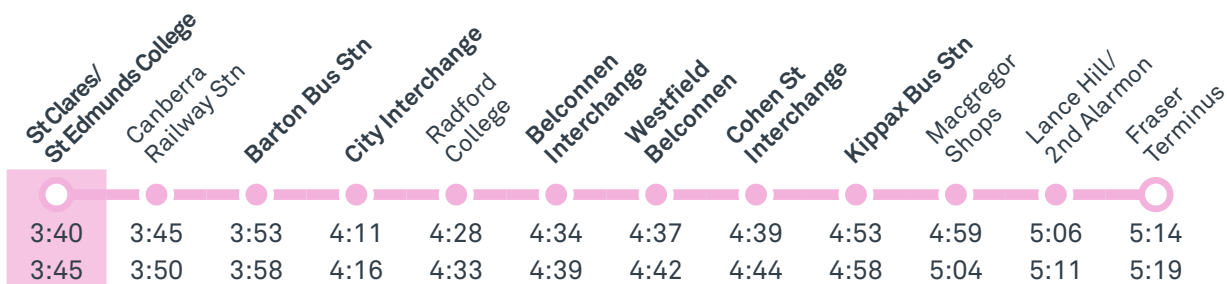

2005 To Weston Creek Terminus

2006 To Coolman Court

ST CLARES COLLEGE

Plan your trip with the TC Journey planner! Visit transport.act.gov.au for details

2007 To Woden

2008 To Tuggeranong

2009 To Lyons

2010 To Phillip

2011 To Mawson

Afternoon *RAPID* services

Other times available. Visit transport.act.gov.au

R2 To Fraser

CANBERRA IS BETTER CONNECTED

transport.act.gov.au

TTC Transport Canberra

TG19027

FYSHWICK TO CITY

via Red Hill and Kingston

ROUTE MAP

- Bus route
- Bus station
- Mode interchange
- Educational institution
- Hospital
- Bicycle lockers
- Park and Ride
- R2 RAPID route
- Bus terminus
- 56 Route number
- Shopping centre
- Bicycle rails
- Bicycle cage