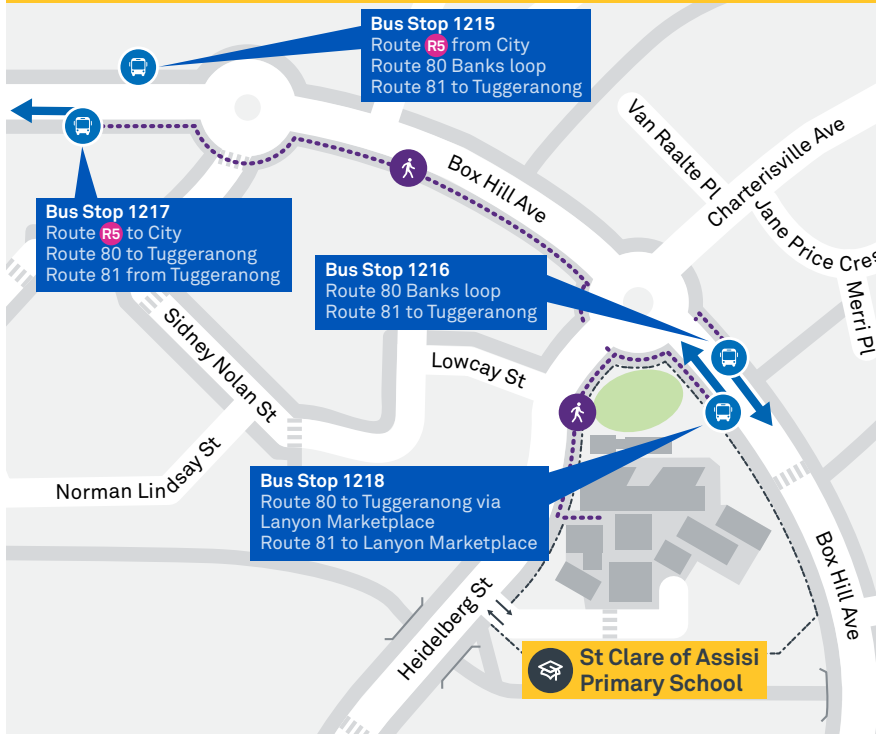

ST CLARE OF ASSISI PRIMARY

Plan your trip with the TC Journey planner! Visit transport.act.gov.au for details

Local area map

School start

🕒 8:45 am

School finish

🕒 3:00 pm

Bus stop location

Regular route number

RAPID route number

Walking route

Local area map provides indicative walking paths only. This map is designed to represent local public transport options in the area and is not to scale

Summary of bus services

Route	AM	PM	Suburbs/Areas Served	Other information
R5	✓	✓	City West, City Interchange, Russell, Barton, Forrest, Woden Bus Station, Wanniasa, Erindale Bus Station, Calwell, Lanyon Marketplace	
80	✓	✓	Tuggeranong Bus Station, Greenway, Lanyon Marketplace, Conder, Banks	
81	✓	✓	Tuggeranong Bus Station, Greenway, Bonython, Gordon, Banks, Conder, Lanyon Marketplace	

TG19027

CANBERRA
IS BETTER
CONNECTED

transport.act.gov.au

TTC Transport
Canberra