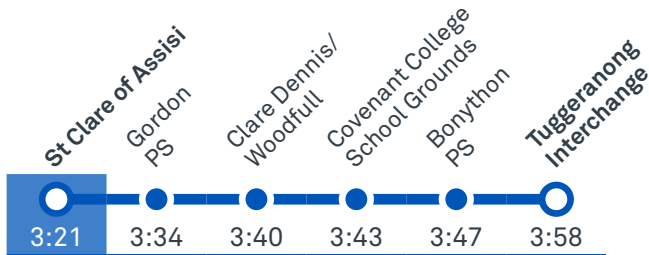

Other times available. Visit transport.act.gov.au

80 To Lanyon Market Place

80 To Tuggeranong

81 To Tuggeranong

Afternoon *RAPID* services

Other times available. Visit transport.act.gov.au

R5 To City West

CANBERRA IS BETTER CONNECTED

transport.act.gov.au

TTC Transport Canberra

TG19027

LANYON TO TUGGERANONG via Conder and Banks

80

ROUTE MAP

- Bus route
- Bus station
- Mode interchange
- Educational institution
- Hospital
- Bicycle lockers
- Park and Ride
- R4 RAPID route
- Bus terminus
- 80 Route number
- Shopping centre
- Bicycle rails
- Bicycle cage