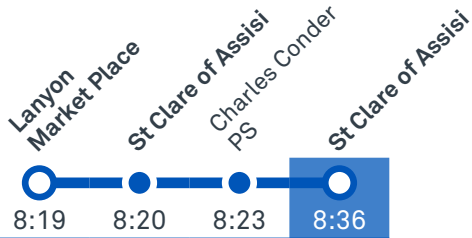

Regular route number

RAPID route number

Walking route

Local area map provides indicative walking paths only. This map is designed to represent local public transport options in the area and is not to scale

TG19027

CANBERRA
IS BETTER
CONNECTED

transport.act.gov.au

TTC Transport
Canberra

ST CLARE OF ASSISI PRIMARY

Plan your trip with the TC Journey planner! Visit transport.act.gov.au for details

Morning regular services

Other times available. Visit transport.act.gov.au

80 To Tuggeranong

80 From Tuggeranong

81 From Tuggeranong

Morning *RAPID* services

Other times available. Visit transport.act.gov.au

R5 From City West

TG19027

Other times available. Visit transport.act.gov.au

80 To Lanyon Market Place

80 To Tuggeranong

81 To Tuggeranong

Afternoon *RAPID* services

Other times available. Visit transport.act.gov.au

R5 To City West

CANBERRA IS BETTER CONNECTED