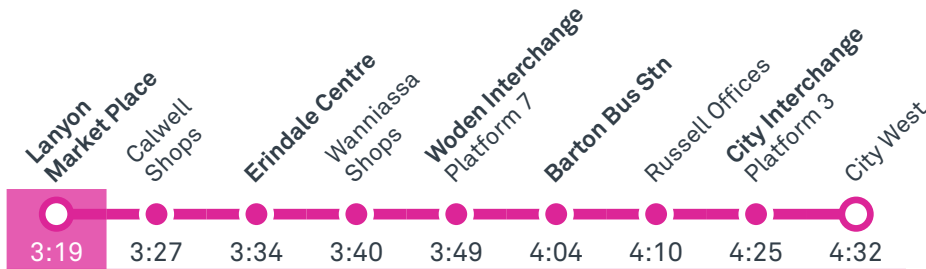

Other times available. Visit transport.act.gov.au

80 To Lanyon Market Place

80 To Tuggeranong

81 To Tuggeranong

Afternoon *RAPID* services

Other times available. Visit transport.act.gov.au

R5 To City West

CANBERRA IS BETTER CONNECTED

transport.act.gov.au

TTC Transport Canberra

TG19027

LANYON TO TUGGERANONG via Conder and Banks

80

ROUTE MAP

- Bus route
- Bus station
- Mode interchange
- Educational institution
- Hospital
- Bicycle lockers
- Park and Ride
- R4 RAPID route
- Bus terminus
- 80 Route number
- Shopping centre
- Bicycle rails
- Bicycle cage