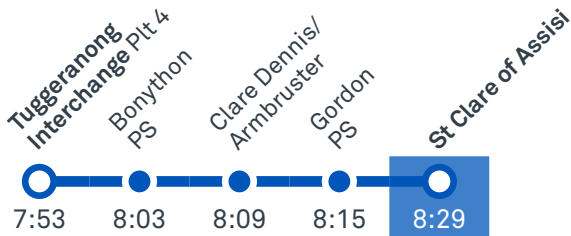

Regular route number

RAPID route number

Walking route

Local area map provides indicative walking paths only. This map is designed to represent local public transport options in the area and is not to scale

TG19027

CANBERRA
IS BETTER
CONNECTED

transport.act.gov.au

TTC Transport
Canberra

ST CLARE OF ASSISI PRIMARY

Plan your trip with the TC Journey planner! Visit transport.act.gov.au for details

Morning regular services

Other times available. Visit transport.act.gov.au

80 To Tuggeranong

80 From Tuggeranong

81 From Tuggeranong

Morning *RAPID* services

Other times available. Visit transport.act.gov.au

R5 From City West

TG19027

Other times available. Visit transport.act.gov.au

80 To Lanyon Market Place

80 To Tuggeranong

81 To Tuggeranong

Afternoon *RAPID* services

Other times available. Visit transport.act.gov.au

R5 To City West

CANBERRA IS BETTER CONNECTED