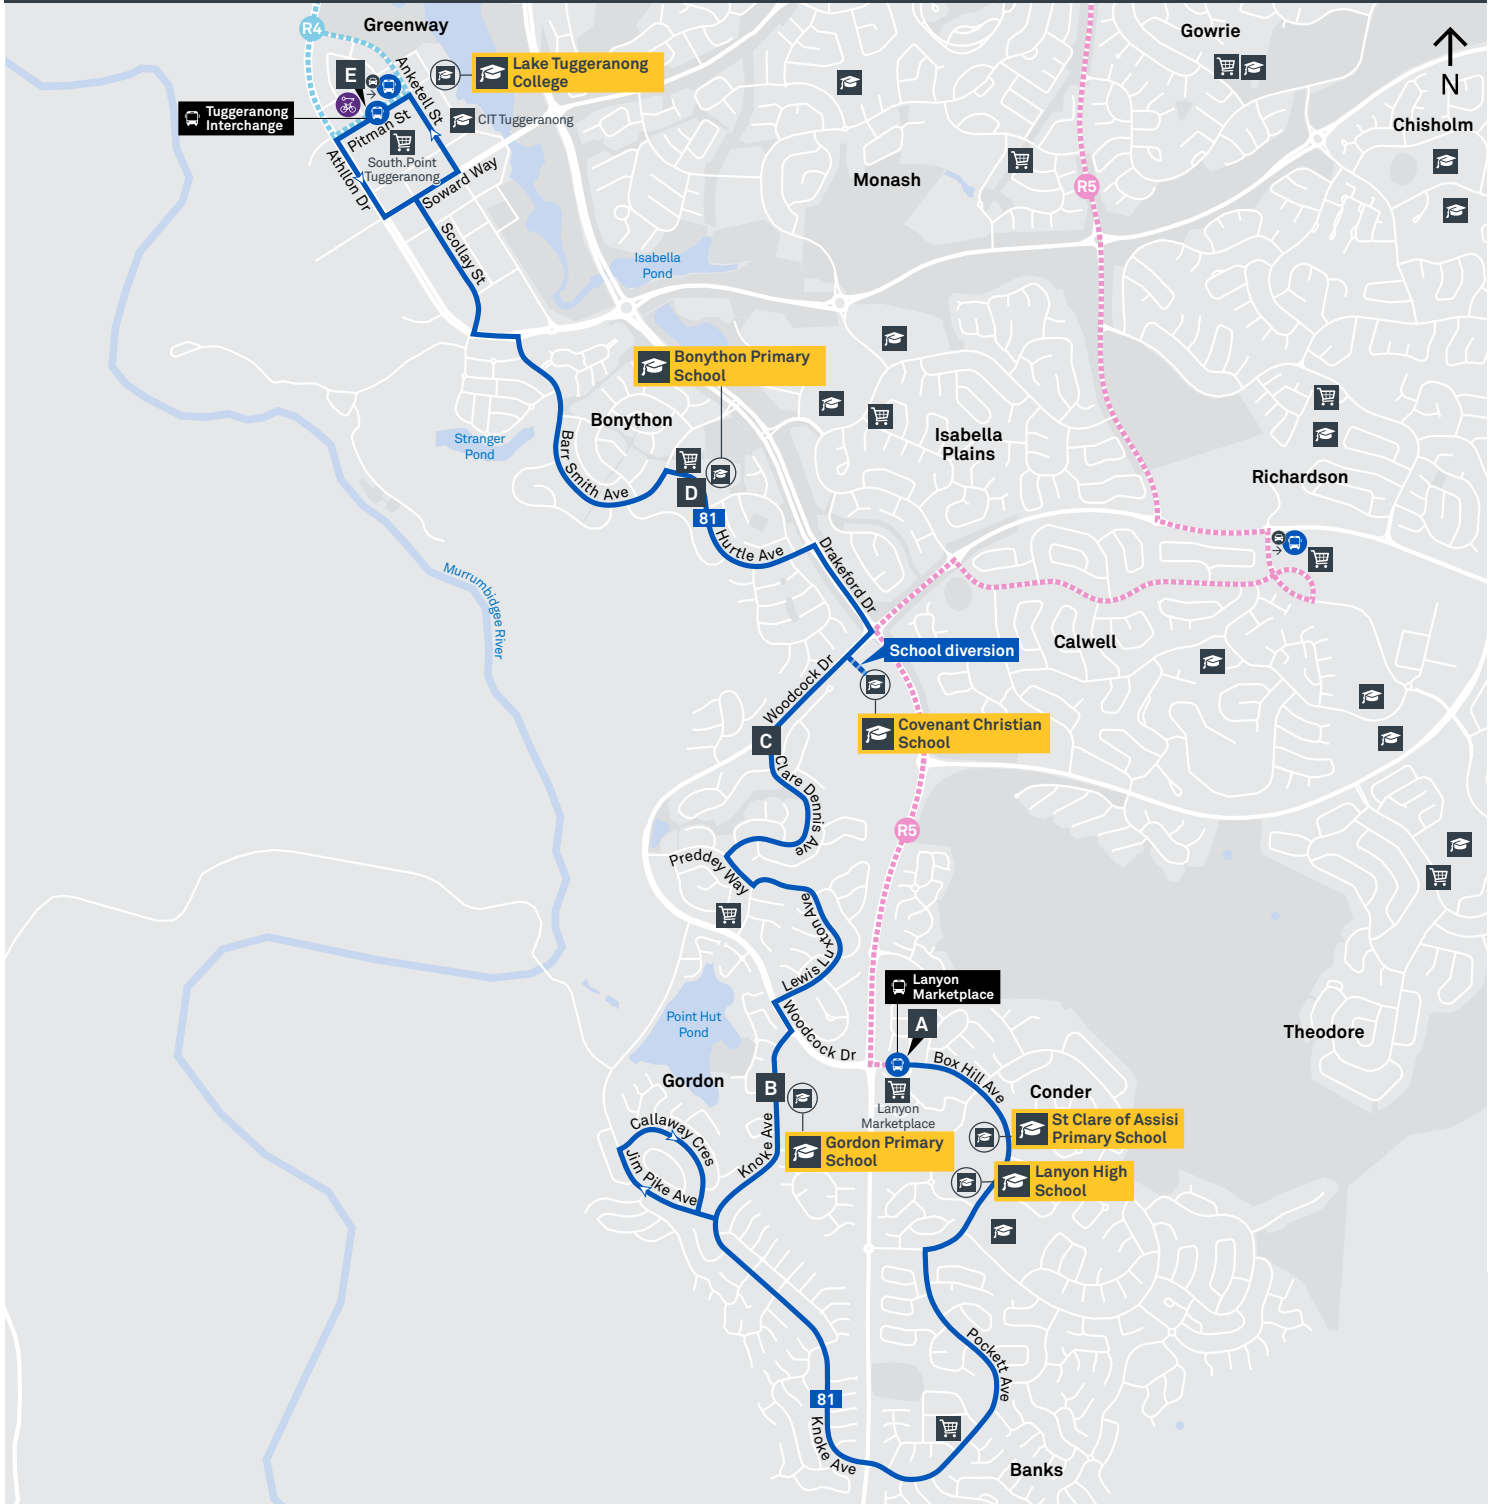

Other times available. Visit transport.act.gov.au

80 To Lanyon Market Place

80 To Tuggeranong

81 To Tuggeranong

Afternoon *RAPID* services

Other times available. Visit transport.act.gov.au

R5 To City West

CANBERRA IS BETTER CONNECTED

transport.act.gov.au

TTC Transport Canberra

TG19027

LANYON TO TUGGERANONG via Conder and Banks

80

ROUTE MAP

- Bus route
- Bus station
- Mode interchange
- Educational institution
- Hospital
- Bicycle lockers
- Park and Ride
- R4 RAPID route
- Bus terminus
- 80 Route number
- Shopping centre
- Bicycle rails
- Bicycle cage

CANBERRA
IS BETTER
CONNECTED

transport.act.gov.au

ACT
Government

Transport
Canberra

LANYON TO TUGGERANONG via Gordon and Bonython

ROUTE MAP

- Bus route
- Bus station
- Mode interchange
- Educational institution
- Hospital
- Bicycle lockers
- Bicycle rails
- Bicycle cage
- R4 RAPID route
- Bus terminus
- 81 Route number
- Shopping centre
- Park and Ride

CANBERRA
IS BETTER
CONNECTED

transport.act.gov.au

ACT
Government

Transport
Canberra

LANYON TO CITY

via Erindale and Russell

ROUTE MAP

- RAPID** route
- Bus station
- Mode interchange
- Educational institution
- Hospital
- Bicycle lockers
- Bicycle cage
- R2 Other **RAPID** route
- Bus terminus
- R5 Route number
- Shopping centre
- Bicycle rails
- Park and Ride