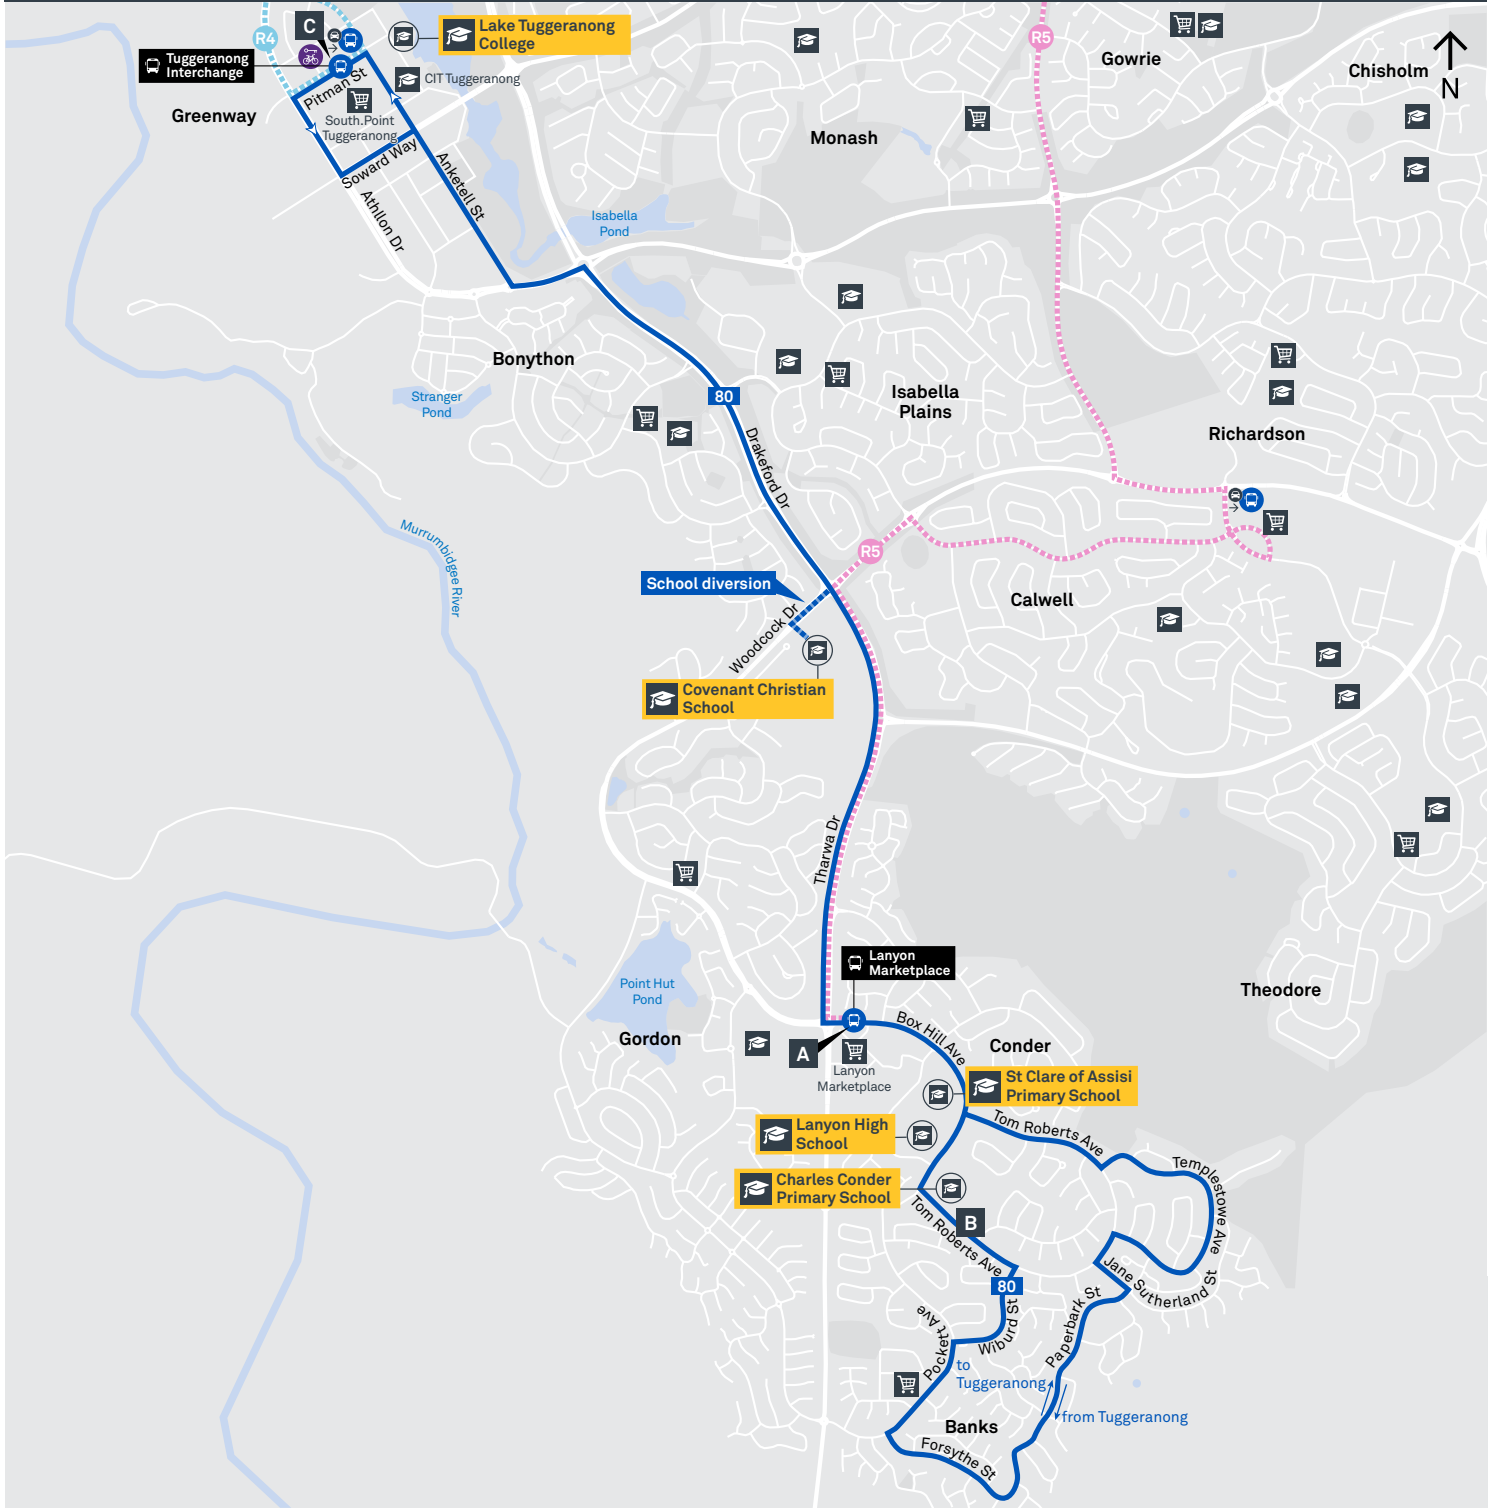

Other times available. Visit transport.act.gov.au

80 To Lanyon Market Place

80 To Tuggeranong

81 To Tuggeranong

Afternoon *RAPID* services

Other times available. Visit transport.act.gov.au

R5 To City West

CANBERRA IS BETTER CONNECTED

transport.act.gov.au

TTC Transport Canberra

TG19027

LANYON TO TUGGERANONG via Conder and Banks

80

ROUTE MAP

- Bus route
- Bus station
- Mode interchange
- Educational institution
- Hospital
- Bicycle lockers
- Park and Ride
- R4 RAPID route
- Bus terminus
- 80 Route number
- Shopping centre
- Bicycle rails
- Bicycle cage

CANBERRA
IS BETTER
CONNECTED

transport.act.gov.au

ACT
Government

Transport
Canberra

LANYON TO TUGGERANONG via Gordon and Bonython

ROUTE MAP

- Bus route
- Bus station
- Mode interchange
- Educational institution
- Hospital
- Bicycle lockers
- Bicycle rails
- Bicycle cage
- R4 RAPID route
- Bus terminus
- 81 Route number
- Shopping centre
- Park and Ride

CANBERRA
IS BETTER
CONNECTED

transport.act.gov.au

ACT
Government

Transport
Canberra

LANYON TO CITY

via Erindale and Russell

ROUTE MAP

- RAPID** route
- Bus station
- Mode interchange
- Educational institution
- Hospital
- Bicycle lockers
- Bicycle cage
- R2 Other **RAPID** route
- Bus terminus
- R5 Route number
- Shopping centre
- Bicycle rails
- Park and Ride