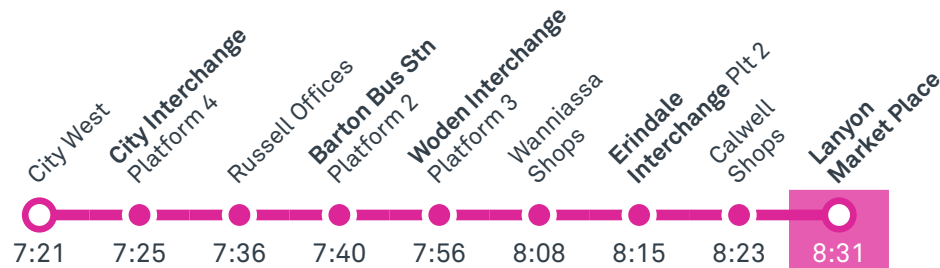

Other times available. Visit transport.act.gov.au

80 To Tuggeranong

80 From Tuggeranong

81 From Tuggeranong

Morning *RAPID* services

Other times available. Visit transport.act.gov.au

R5 From City West

TG19027

CANBERRA
IS BETTER
CONNECTED

transport.act.gov.au

TTC Transport
Canberra

ST CLARE OF ASSISI PRIMARY

Plan your trip with the TC Journey planner! Visit transport.act.gov.au for details

Afternoon regular services

Other times available. Visit transport.act.gov.au

80 To Lanyon Market Place

80 To Tuggeranong

81 To Tuggeranong

Afternoon *RAPID* services

Other times available. Visit transport.act.gov.au

R5 To City West

CANBERRA IS BETTER CONNECTED