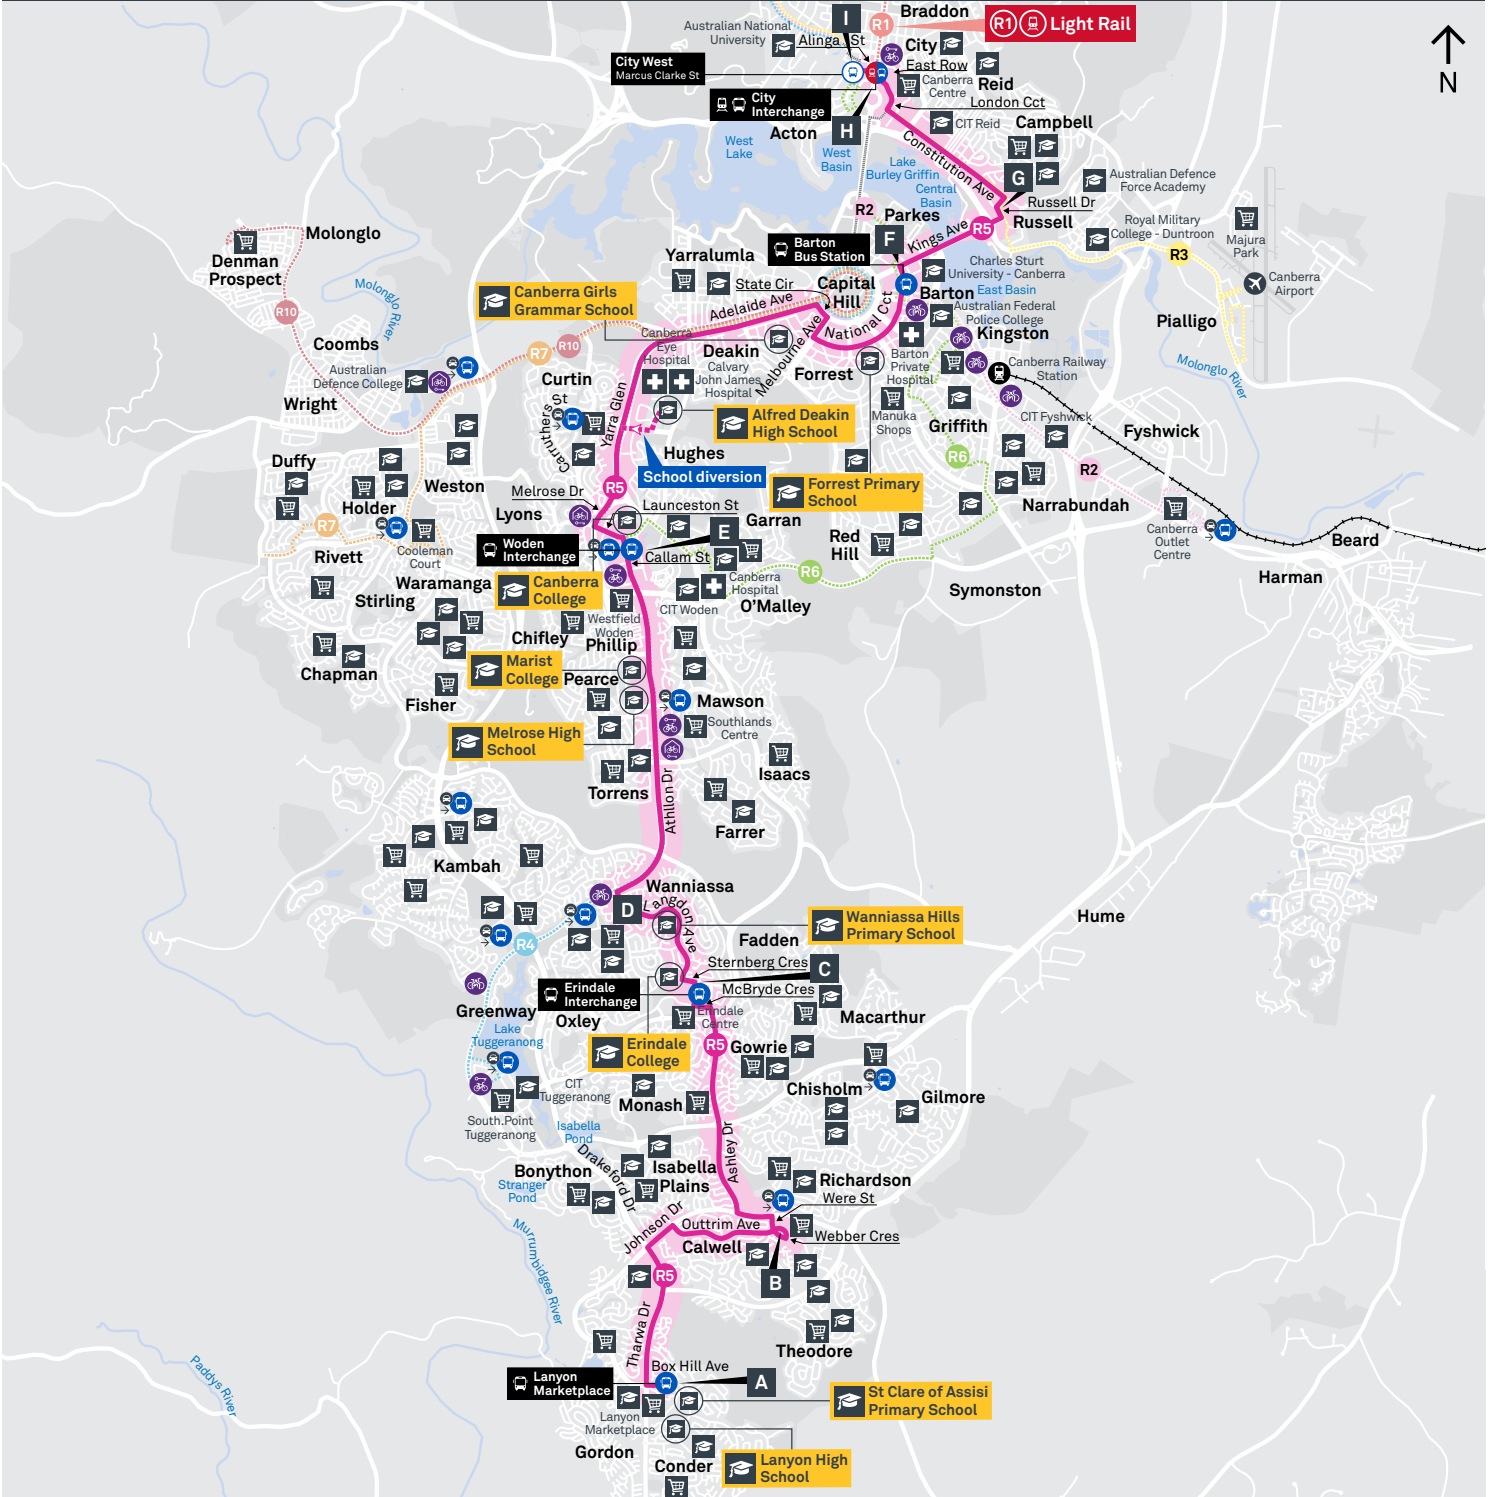

Summary of bus services

Route	AM	PM	Suburbs/Areas Served	Other information
R5	✓	✓	City West, City Interchange, Russell, Barton, Forrest, Woden Bus Station, Wanniasa, Erindale Bus Station, Calwell, Lanyon Marketplace	
80	✓	✓	Tuggeranong Bus Station, Greenway, Lanyon Marketplace, Conder, Banks	
81	✓	✓	Tuggeranong Bus Station, Greenway, Bonython, Gordon, Banks, Conder, Lanyon Marketplace	

Other times available. Visit transport.act.gov.au

80 To Lanyon Market Place

80 To Tuggeranong

81 To Tuggeranong

Afternoon *RAPID* services

Other times available. Visit transport.act.gov.au

R5 To City West

CANBERRA IS BETTER CONNECTED

transport.act.gov.au

TTC Transport Canberra

TG19027

LANYON TO TUGGERANONG via Conder and Banks

80

ROUTE MAP

- Bus route
- Bus station
- Mode interchange
- Educational institution
- Hospital
- Bicycle lockers
- Park and Ride
- R4 RAPID route
- Bus terminus
- 80 Route number
- Shopping centre
- Bicycle rails
- Bicycle cage

CANBERRA
IS BETTER
CONNECTED

transport.act.gov.au

ACT
Government

Transport
Canberra

LANYON TO CITY

via Erindale and Russell

ROUTE MAP

- RAPID** route
- Bus station
- Mode interchange
- Educational institution
- Hospital
- Bicycle lockers
- Bicycle cage
- R2 Other **RAPID** route
- Bus terminus
- R5 Route number
- Shopping centre
- Bicycle rails
- Park and Ride