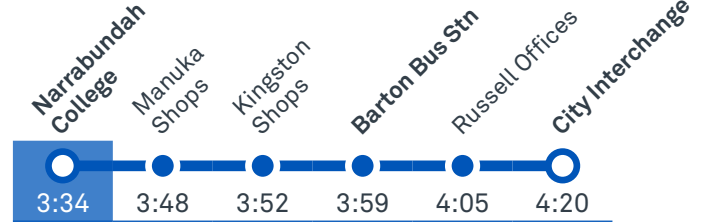

56 To Fyshwick

56 To City

Afternoon *RAPID* services

Other times available. Visit transport.act.gov.au

R6 To City West

R6 To Woden

TG19027

CANBERRA
IS BETTER
CONNECTED