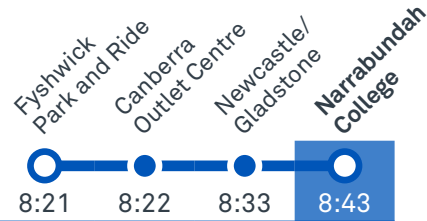

56

Regular route number

R6

RAPID route number

Walking route

Local area map provides indicative walking paths only. This map is designed to represent local public transport options in the area and is not to scale

TG19027

CANBERRA
IS BETTER
CONNECTED

transport.act.gov.au

TTC Transport
Canberra

ST BENEDICTS PRIMARY SCHOOL

Plan your trip with the TC Journey planner! Visit transport.act.gov.au for details

Morning regular services

Other times available. Visit transport.act.gov.au

56 From City

56 From Fyshwick

Morning *RAPID* services

Other times available. Visit transport.act.gov.au

R6 From Woden

R6 From City West

CANBERRA IS BETTER CONNECTED

56 To Fyshwick

56 To City

Afternoon *RAPID* services

Other times available. Visit transport.act.gov.au

R6 To City West

R6 To Woden

TG19027

CANBERRA
IS BETTER
CONNECTED