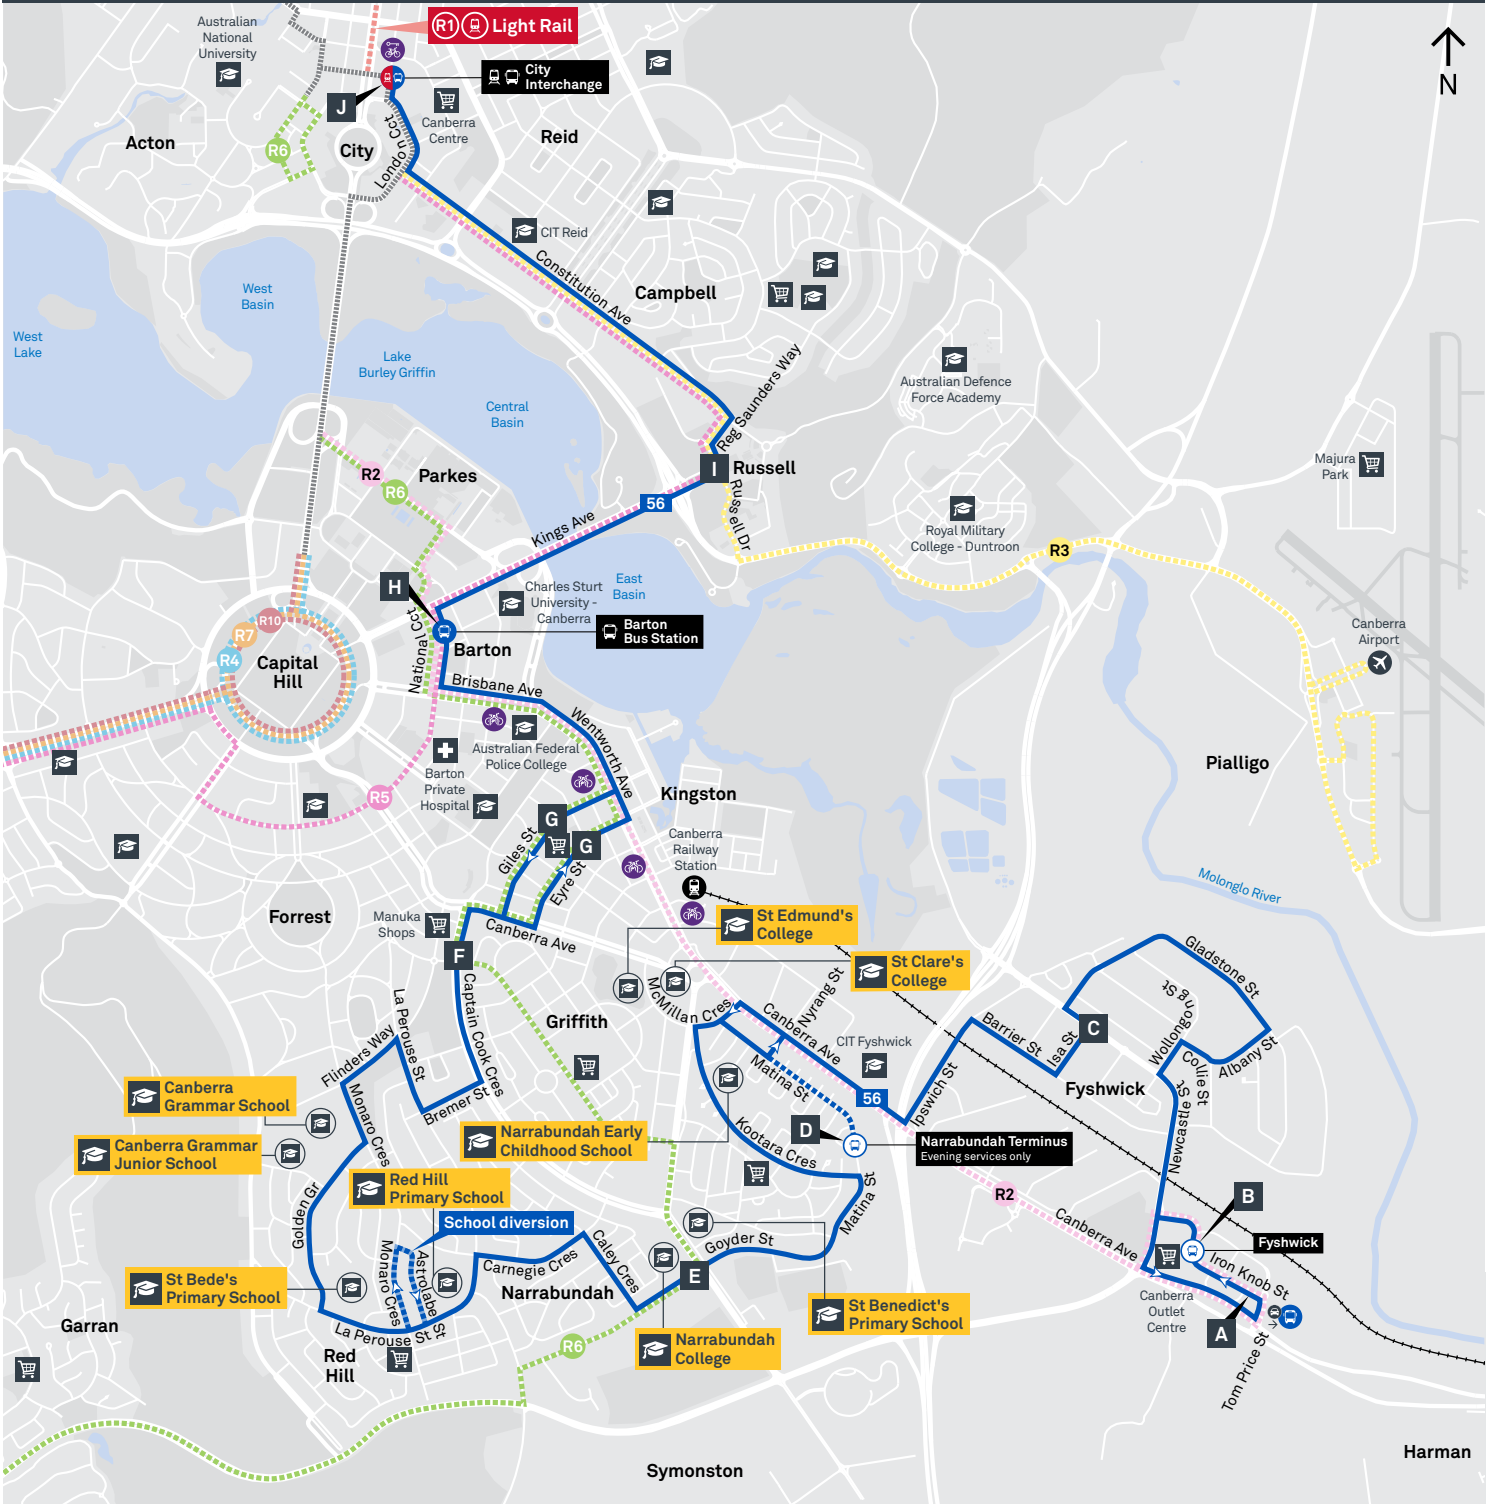

Summary of bus services

Route	AM	PM	Suburbs/Areas Served	Other information
R6	✓	✓	City West, City Interchange, Parkes, Barton, Kingston, Griffith, Narrabundah, Garran, Woden	
56	✓	✓	City Interchange, Russell, Barton, Kingston, Griffith, Manuka, Red Hill, Narrabundah, Fyshwick	

Other times available. Visit transport.act.gov.au

56 From City

56 From Fyshwick

Morning *RAPID* services

Other times available. Visit transport.act.gov.au

R6 From Woden

R6 From City West

CANBERRA IS BETTER CONNECTED

56 To Fyshwick

56 To City

Afternoon *RAPID* services

Other times available. Visit transport.act.gov.au

R6 To City West

R6 To Woden

TG19027

CANBERRA
IS BETTER
CONNECTED

transport.act.gov.au

TTC Transport
Canberra

FYSHWICK TO CITY

via Red Hill and Kingston

ROUTE MAP

- Bus route
- Bus station
- Mode interchange
- Educational institution
- Hospital
- Bicycle lockers
- Park and Ride
- R2 RAPID route
- Bus terminus
- 56 Route number
- Shopping centre
- Bicycle rails
- Bicycle cage