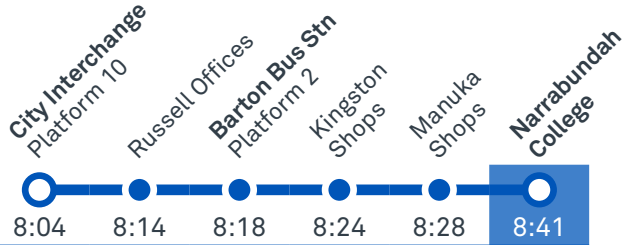

56

Regular route number

R6

RAPID route number

Walking route

Local area map provides indicative walking paths only. This map is designed to represent local public transport options in the area and is not to scale

TG19027

CANBERRA
IS BETTER
CONNECTED

transport.act.gov.au

TTC Transport
Canberra

ST BENEDICTS PRIMARY SCHOOL

Plan your trip with the TC Journey planner! Visit transport.act.gov.au for details

Morning regular services

Other times available. Visit transport.act.gov.au

56 From City

56 From Fyshwick

Morning *RAPID* services

Other times available. Visit transport.act.gov.au

R6 From Woden

R6 From City West

CANBERRA IS BETTER CONNECTED

56 To Fyshwick

56 To City

Afternoon *RAPID* services

Other times available. Visit transport.act.gov.au

R6 To City West

R6 To Woden

TG19027

CANBERRA
IS BETTER
CONNECTED