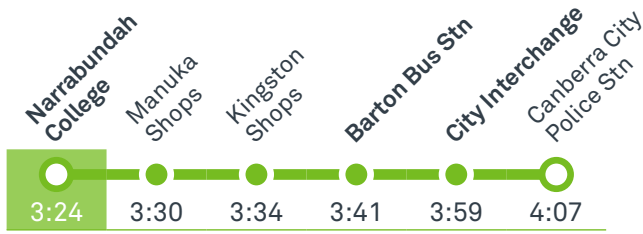

Other times available. Visit transport.act.gov.au

56 From City

56 From Fyshwick

Morning *RAPID* services

Other times available. Visit transport.act.gov.au

R6 From Woden

R6 From City West

CANBERRA IS BETTER CONNECTED

56 To Fyshwick

56 To City

Afternoon *RAPID* services

Other times available. Visit transport.act.gov.au

R6 To City West

R6 To Woden

TG19027

CANBERRA
IS BETTER
CONNECTED

transport.act.gov.au

TTC Transport
Canberra

FYSHWICK TO CITY

via Red Hill and Kingston

ROUTE MAP

- Bus route
- Bus station
- Mode interchange
- Educational institution
- Hospital
- Bicycle lockers
- Park and Ride
- R2 RAPID route
- Bus terminus
- 56 Route number
- Shopping centre
- Bicycle rails
- Bicycle cage

CANBERRA IS BETTER CONNECTED

transport.act.gov.au

ACT
Government

Transport Canberra

WODEN TO CITY WEST via Kingston

R6

ROUTE MAP

- **RAPID route**
- **R2 Other RAPID route**
- Bus station**
- Bus terminus**
- Mode interchange**
- Route number**
- Educational institution**
- Shopping centre**
- Hospital**
- Bicycle lockers**
- Bicycle rails**
- Bicycle cage**
- Park and Ride**