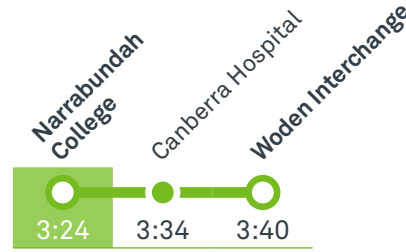

56 To Fyshwick

56 To City

Afternoon *RAPID* services

Other times available. Visit transport.act.gov.au

R6 To City West

R6 To Woden

TG19027

CANBERRA
IS BETTER
CONNECTED

transport.act.gov.au

TTC Transport
Canberra

FYSHWICK TO CITY

via Red Hill and Kingston

ROUTE MAP

- Bus route
- Bus station
- Mode interchange
- Educational institution
- Hospital
- Bicycle lockers
- Park and Ride
- R2 RAPID route
- Bus terminus
- 56 Route number
- Shopping centre
- Bicycle rails
- Bicycle cage

CANBERRA IS BETTER CONNECTED

transport.act.gov.au

ACT
Government

Transport Canberra

WODEN TO CITY WEST via Kingston

R6

ROUTE MAP

- **RAPID route**
- **R2 Other RAPID route**
- Bus station**
- Bus terminus**
- Mode interchange**
- Route number**
- Educational institution**
- Shopping centre**
- Hospital**
- Bicycle lockers**
- Bicycle rails**
- Bicycle cage**
- Park and Ride**