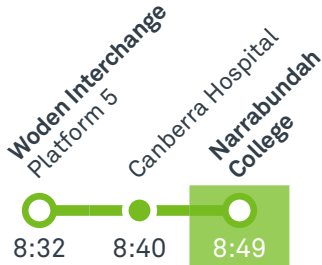

56

Regular route number

R6

RAPID route number

Walking route

Local area map provides indicative walking paths only. This map is designed to represent local public transport options in the area and is not to scale

Other times available. Visit transport.act.gov.au

56 From City

56 From Fyshwick

Morning *RAPID* services

Other times available. Visit transport.act.gov.au

R6 From Woden

R6 From City West

CANBERRA IS BETTER CONNECTED

transport.act.gov.au

TTC Transport Canberra

TG19027

ST BENEDICTS PRIMARY SCHOOL

Plan your trip with the TC Journey planner! Visit transport.act.gov.au for details

Afternoon regular services

Other times available. Visit transport.act.gov.au

56 To Fyshwick

56 To City

Afternoon *RAPID* services

Other times available. Visit transport.act.gov.au

R6 To City West

R6 To Woden

TG19027

CANBERRA
IS BETTER
CONNECTED