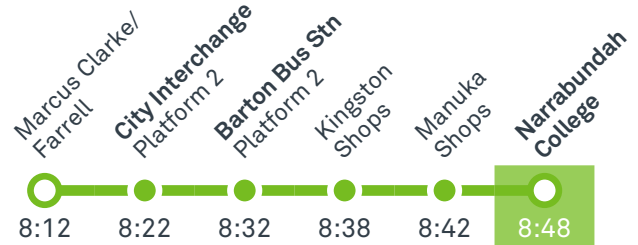

Other times available. Visit transport.act.gov.au

56 From City

56 From Fyshwick

Morning *RAPID* services

Other times available. Visit transport.act.gov.au

R6 From Woden

R6 From City West

CANBERRA IS BETTER CONNECTED

transport.act.gov.au

TTC Transport Canberra

TG19027

ST BENEDICTS PRIMARY SCHOOL

Plan your trip with the TC Journey planner! Visit transport.act.gov.au for details

Afternoon regular services

Other times available. Visit transport.act.gov.au

56 To Fyshwick

56 To City

Afternoon *RAPID* services

Other times available. Visit transport.act.gov.au

R6 To City West

R6 To Woden

TG19027

CANBERRA
IS BETTER
CONNECTED

transport.act.gov.au

TTC Transport
Canberra

FYSHWICK TO CITY

via Red Hill and Kingston

ROUTE MAP

- Bus route
- Bus station
- Mode interchange
- Educational institution
- Hospital
- Bicycle lockers
- Park and Ride
- R2 RAPID route
- Bus terminus
- 56 Route number
- Shopping centre
- Bicycle rails
- Bicycle cage