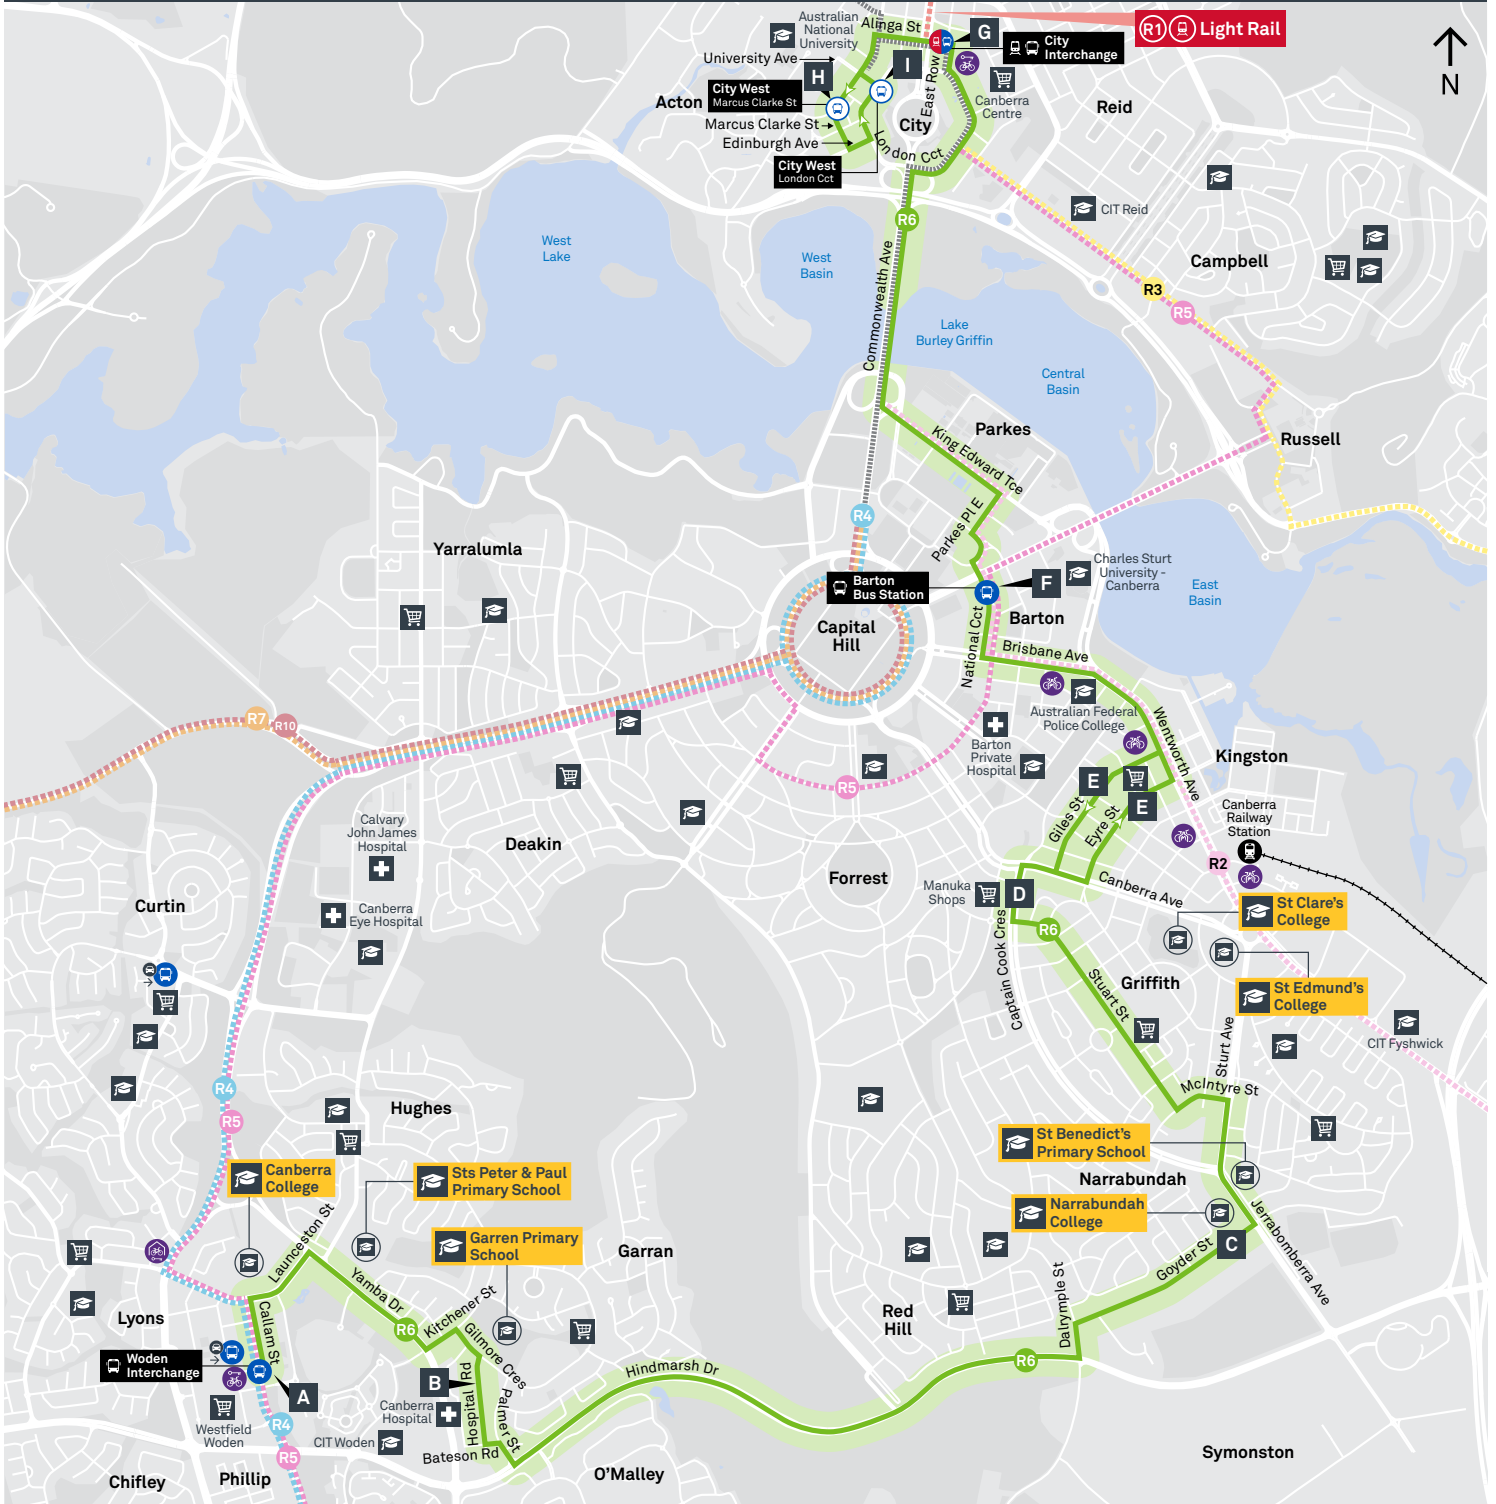

Summary of bus services

Route	AM	PM	Suburbs/Areas Served	Other information
R6	✓	✓	City West, City Interchange, Parkes, Barton, Kingston, Griffith, Narrabundah, Garran, Woden	
56	✓	✓	City Interchange, Russell, Barton, Kingston, Griffith, Manuka, Red Hill, Narrabundah, Fyshwick	

Other times available. Visit transport.act.gov.au

56 From City

56 From Fyshwick

Morning *RAPID* services

Other times available. Visit transport.act.gov.au

R6 From Woden

R6 From City West

CANBERRA IS BETTER CONNECTED

transport.act.gov.au

TTC Transport
Canberra

FYSHWICK TO CITY

via Red Hill and Kingston

ROUTE MAP

- Bus route
- Bus station
- Mode interchange
- Educational institution
- Hospital
- Bicycle lockers
- Park and Ride
- R2 RAPID route
- Bus terminus
- 56 Route number
- Shopping centre
- Bicycle rails
- Bicycle cage

CANBERRA IS BETTER CONNECTED

transport.act.gov.au

ACT
Government

Transport Canberra

WODEN TO CITY WEST via Kingston

R6

ROUTE MAP

- **RAPID route**
- **R2 Other RAPID route**
- Bus station**
- Bus terminus**
- Mode interchange**
- Route number**
- Educational institution**
- Shopping centre**
- Hospital**
- Bicycle lockers**
- Bicycle rails**
- Bicycle cage**
- Park and Ride**