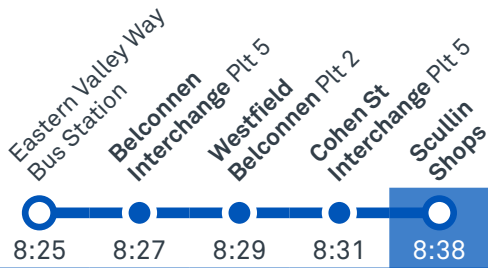

## Summary of bus services

Route	AM	PM	Suburbs/Areas Served	Other information
42	✓	✓	Fraser, Flynn, Melba, Scullin, Page, Belconnen Bus Stations	

TG19027

CANBERRA  
IS BETTER  
CONNECTED

[transport.act.gov.au](http://transport.act.gov.au)

# SOUTHERN CROSS EARLY CHILDHOOD SCHOOL

Plan your trip with the TC Journey planner! Visit [transport.act.gov.au](http://transport.act.gov.au) for details

## Morning regular services

Other times available. Visit [transport.act.gov.au](http://transport.act.gov.au)

**42**

From Belconnen

**42**

From Fraser

CANBERRA  
IS BETTER  
CONNECTED

[transport.act.gov.au](http://transport.act.gov.au)