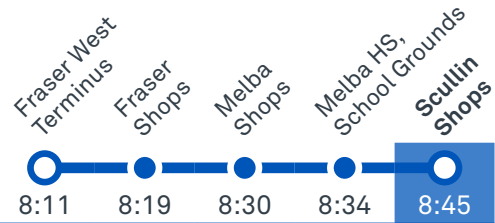

## Morning regular services

Other times available. Visit [transport.act.gov.au](http://transport.act.gov.au)

**42**

From Belconnen

**42**

From Fraser

CANBERRA  
IS BETTER  
CONNECTED

[transport.act.gov.au](http://transport.act.gov.au)