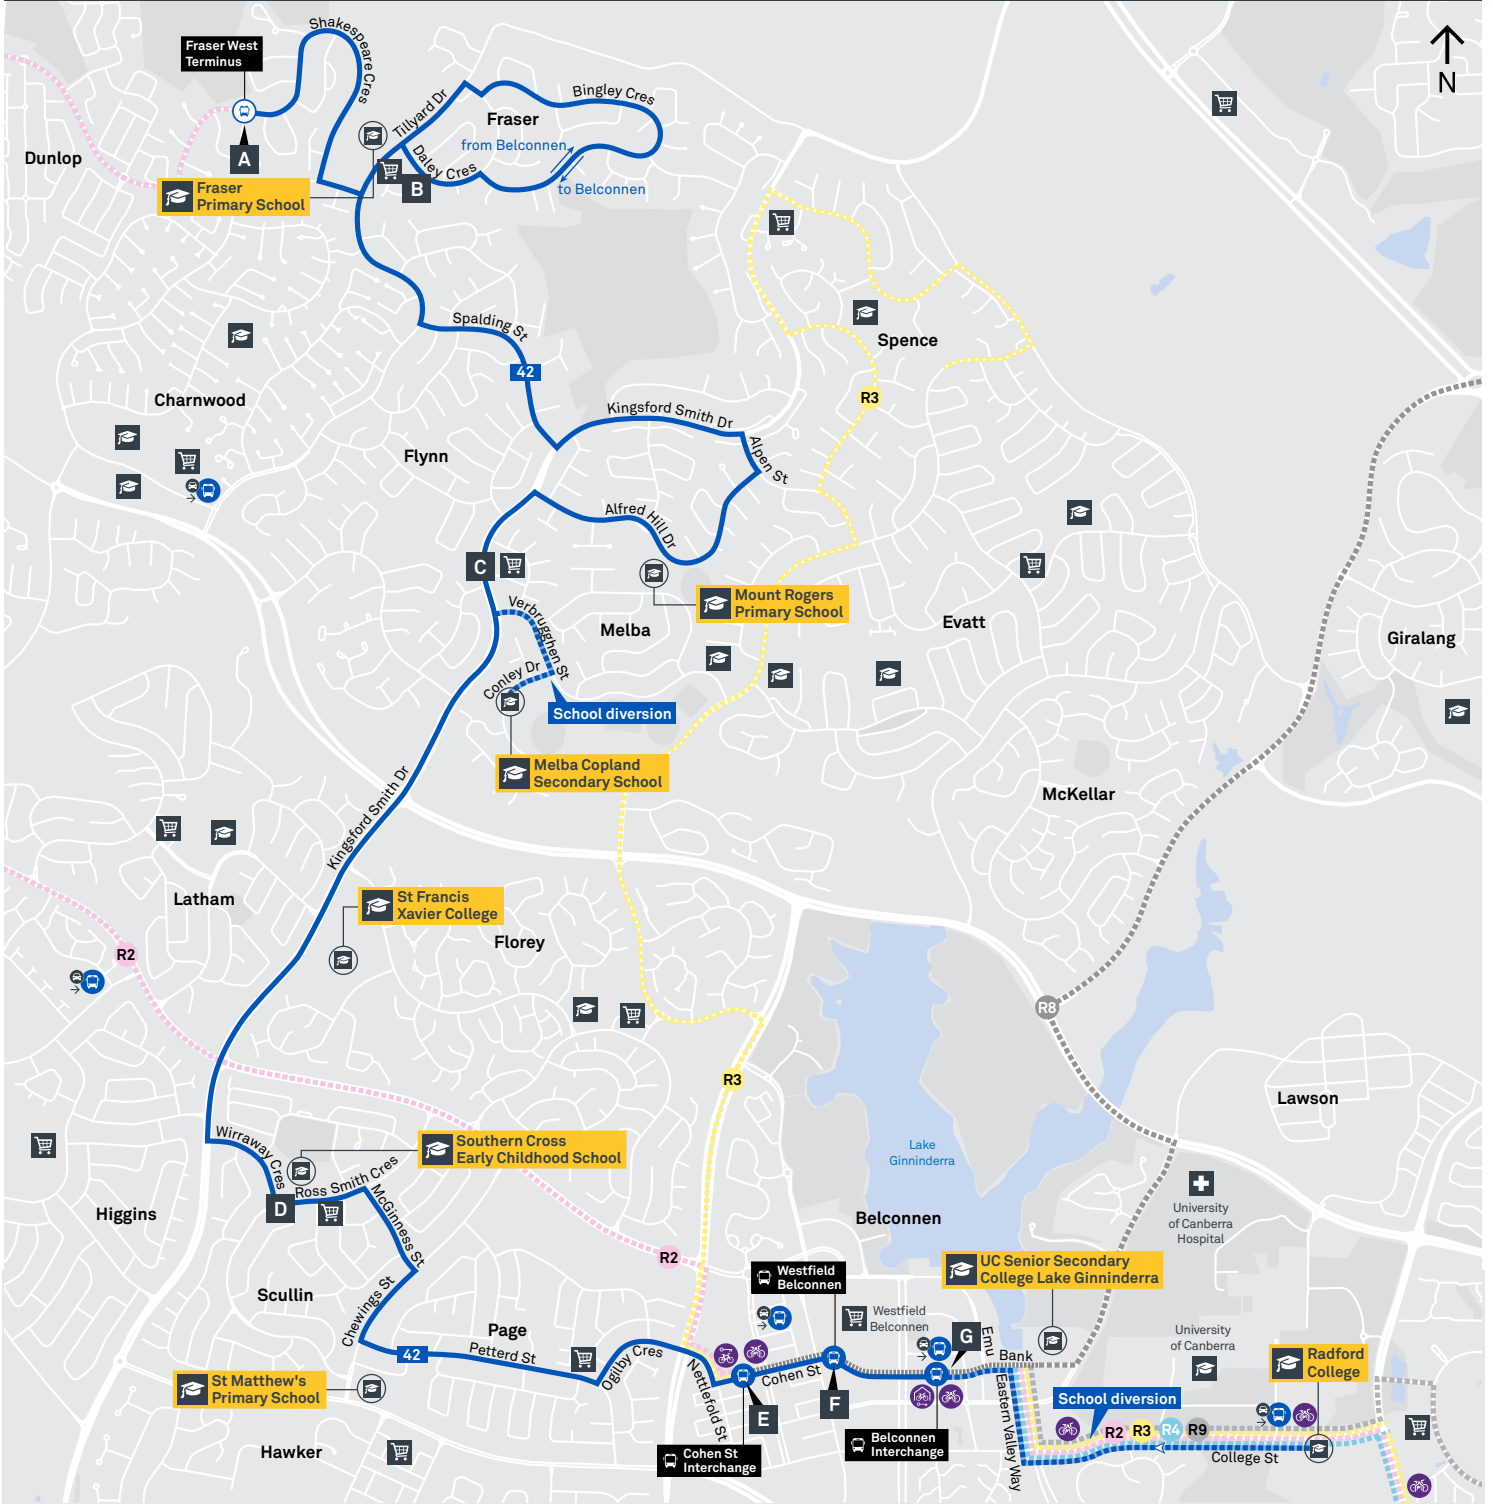

## Afternoon regular services

Other times available. Visit [transport.act.gov.au](http://transport.act.gov.au)

**42** To Fraser

**42** To Belconnen

CANBERRA  
IS BETTER  
CONNECTED

[transport.act.gov.au](http://transport.act.gov.au)

**TTC** Transport  
Canberra

TG19027

# FRASER TO BELCONNEN

### ROUTE MAP

- Bus route
- Bus station
- Mode interchange
- Educational institution
- Hospital
- Bicycle lockers
- Park and Ride
- - - R2 **RAPID** route
- Bus terminus
- 42 Route number
- Shopping centre
- Bicycle rails
- Bicycle cage