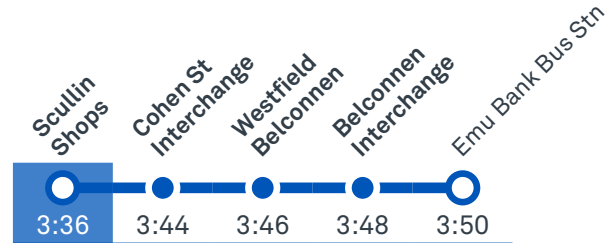

# SOUTHERN CROSS EARLY CHILDHOOD SCHOOL

Plan your trip with the TC Journey planner! Visit [transport.act.gov.au](http://transport.act.gov.au) for details

## Afternoon regular services

Other times available. Visit [transport.act.gov.au](http://transport.act.gov.au)

**42** To Fraser

**42** To Belconnen

CANBERRA  
IS BETTER  
CONNECTED

[transport.act.gov.au](http://transport.act.gov.au)