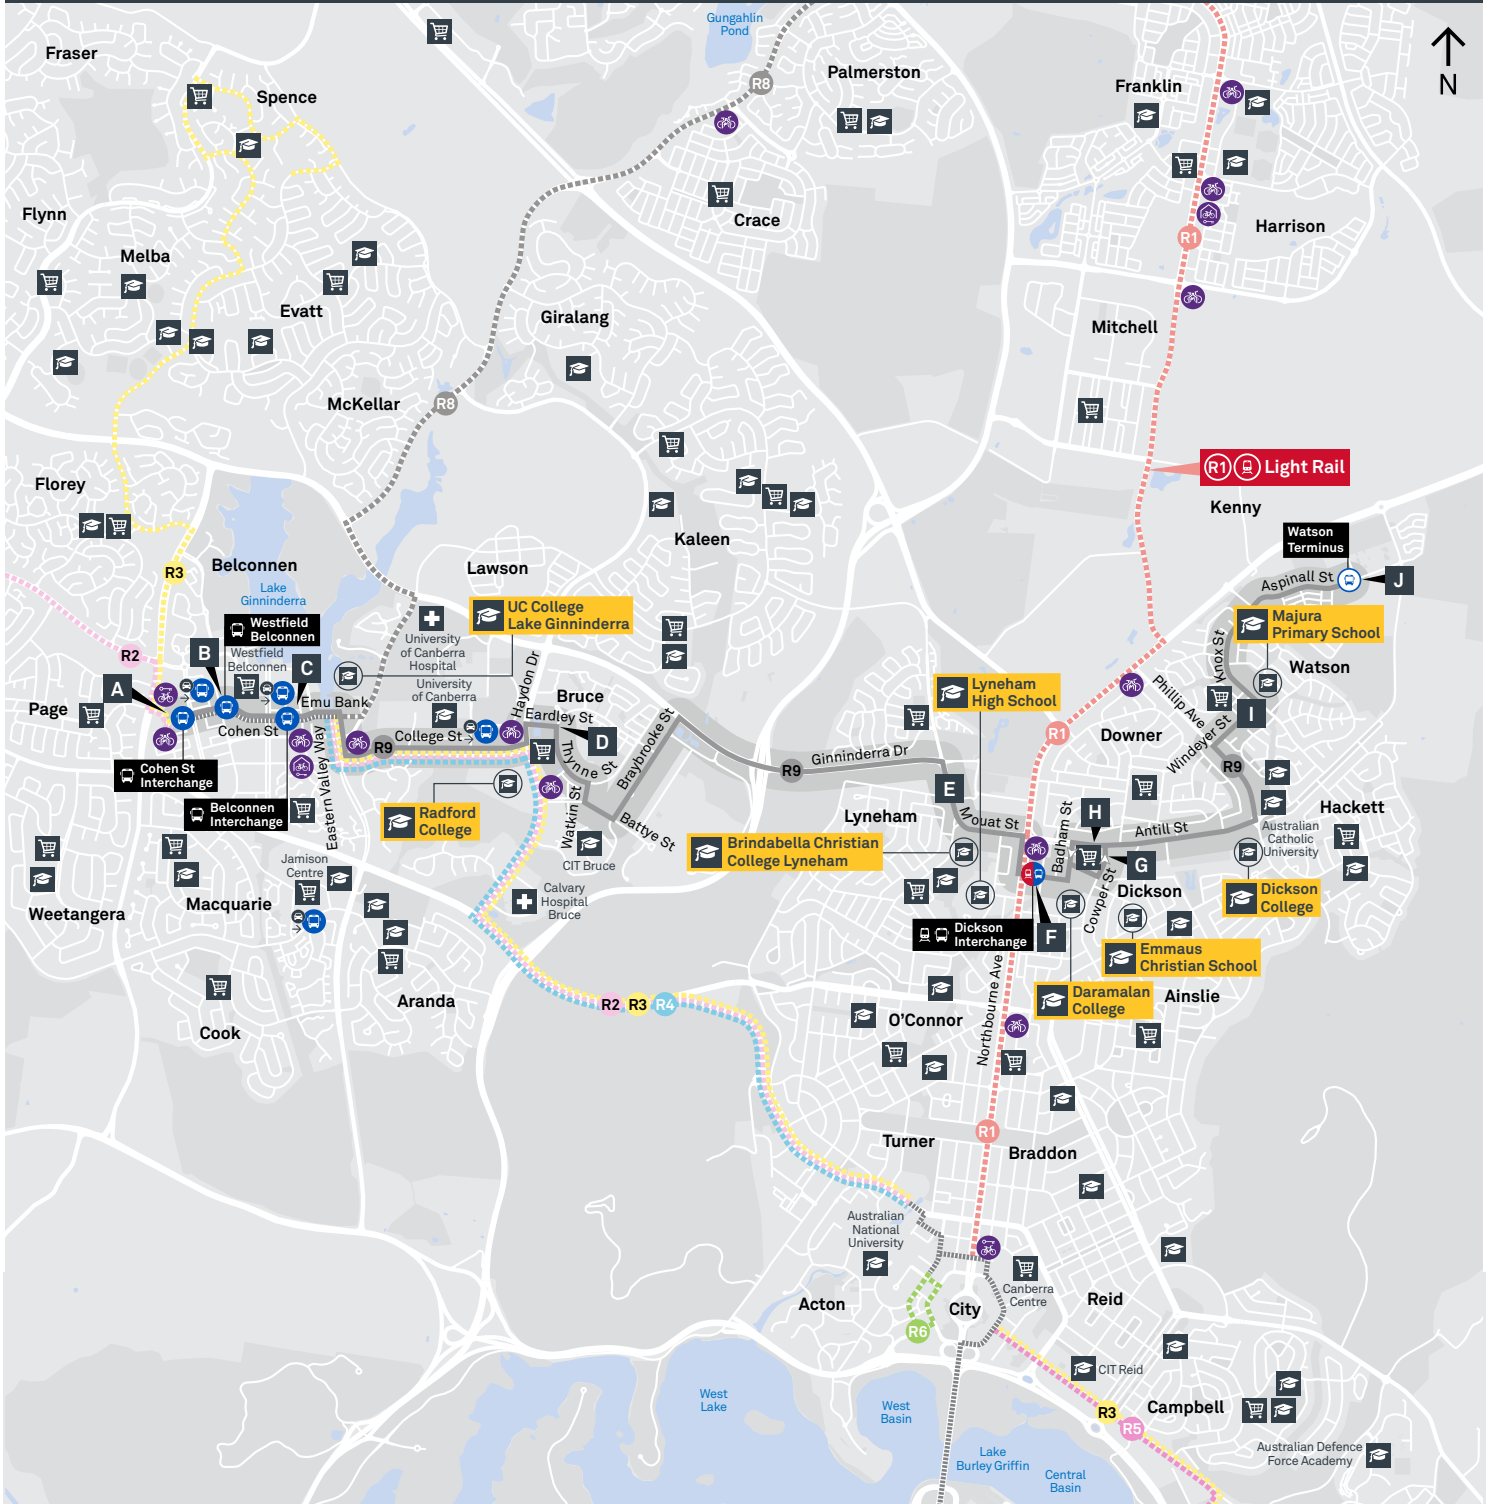

Summary of bus services

Route	AM	PM	Suburbs/Areas Served	Other information
R9	✓	✓	Belconnen Bus Stations, Bruce, Dickson Interchange, Watson	
53	✓	✓	Dickson, Dickson Bus Station, Hackett, Ainslie, City Interchange, Acton	

Other times available. Visit transport.act.gov.au

R9 To Watson

R9 To Belconnen

TG19027

CANBERRA
IS BETTER
CONNECTED

transport.act.gov.au

TTC Transport
Canberra

DICKSON TO MUSEUM via Hackett and Ainslie

53

ROUTE MAP

- Bus route
- Bus station
- Mode interchange
- Educational institution
- Hospital
- Bicycle lockers
- Park and Ride
- R2 RAPID route
- Bus terminus
- 53 Route number
- Shopping centre
- Bicycle rails
- Bicycle cage

CANBERRA
IS BETTER
CONNECTED

transport.act.gov.au

ACT
Government

Transport
Canberra

BELCONNEN TO WATSON

via Bruce and Dickson

ROUTE MAP

- RAPID** route
- Bus station
- Mode interchange
- Educational institution
- Hospital
- Bicycle lockers
- Park and Ride
- R2** Other **RAPID** route
- Bus terminus
- R9** Route number
- Shopping centre
- Bicycle rails
- Bicycle cage