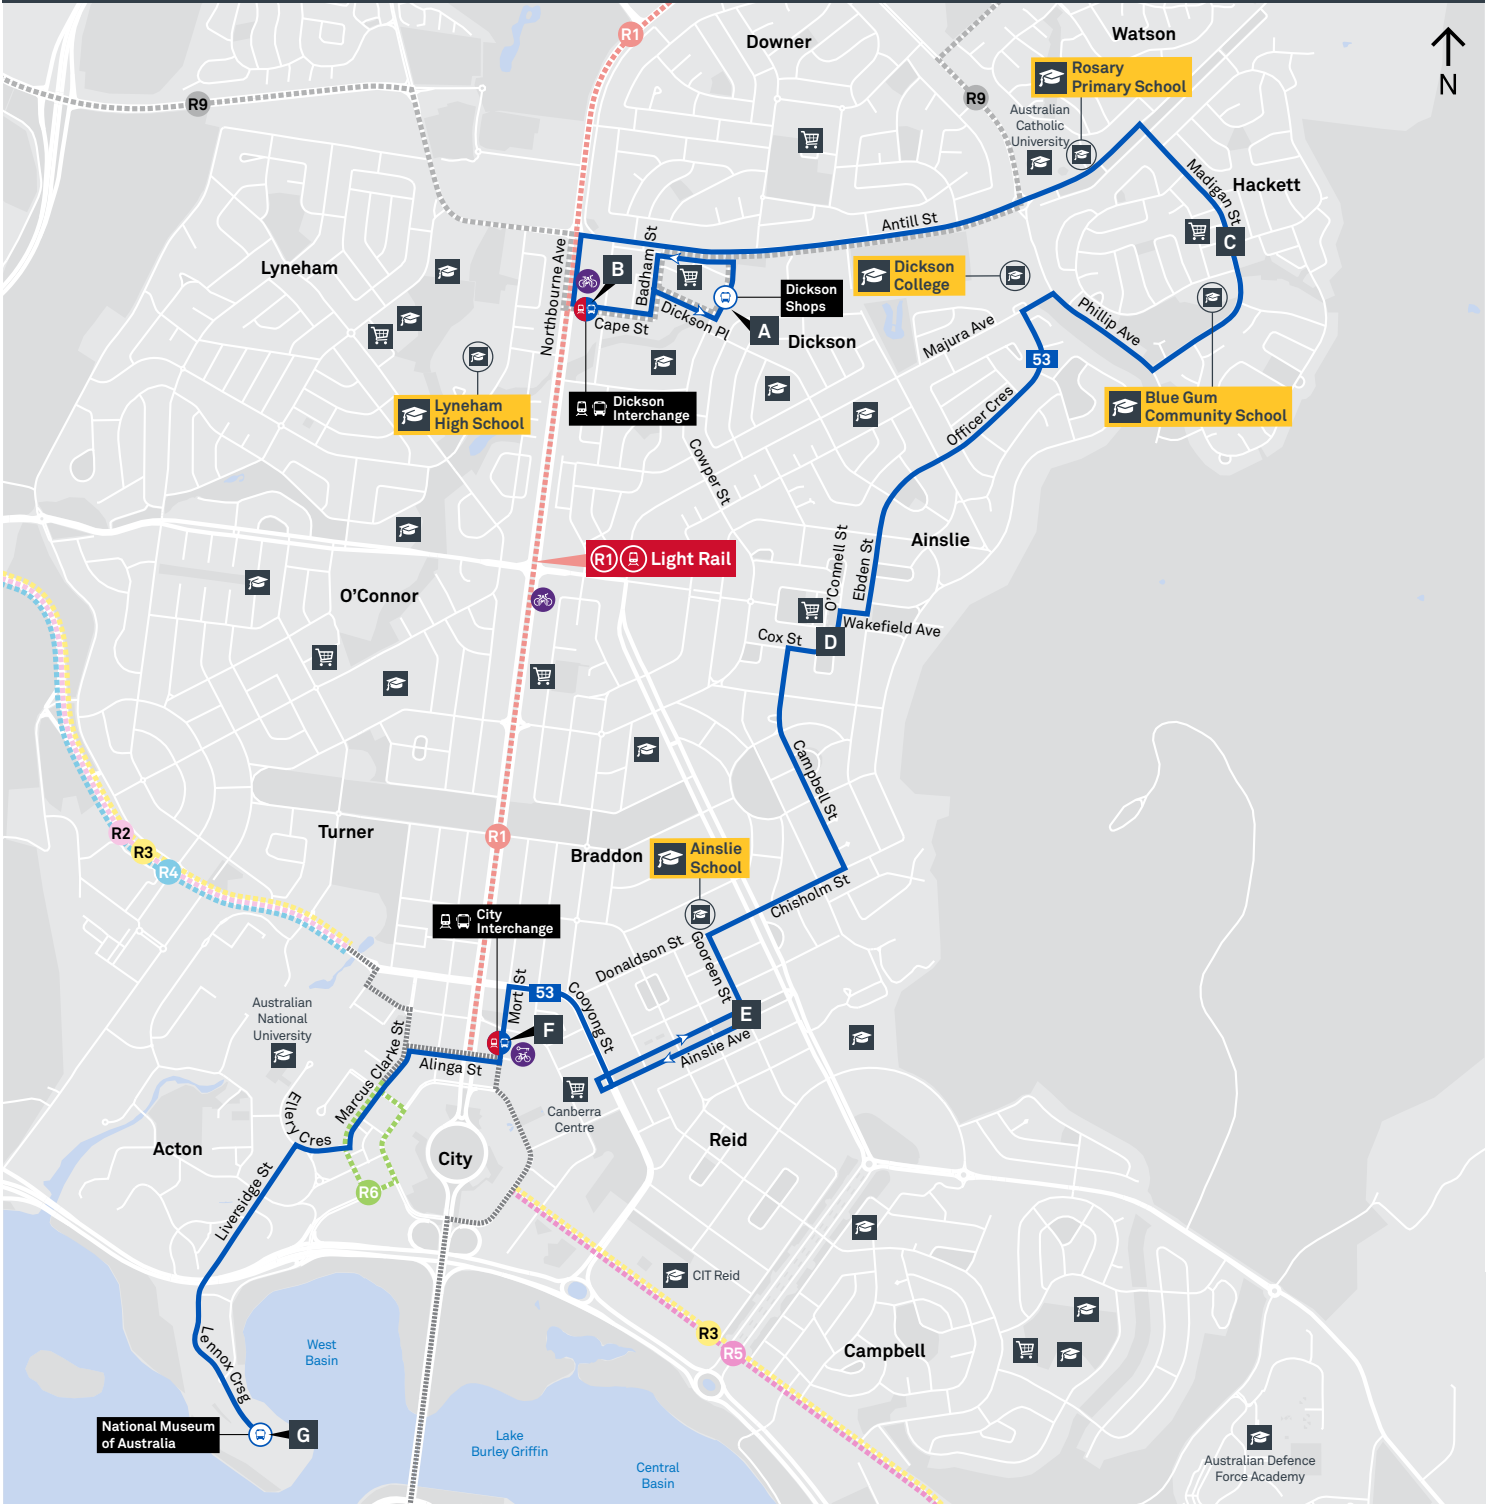

Summary of bus services

Route	AM	PM	Suburbs/Areas Served	Other information
R9	✓	✓	Belconnen Bus Stations, Bruce, Dickson Interchange, Watson	
53	✓	✓	Dickson, Dickson Bus Station, Hackett, Ainslie, City Interchange, Acton	

Other times available. Visit transport.act.gov.au

R9 To Watson

R9 To Belconnen

TG19027

CANBERRA
IS BETTER
CONNECTED

transport.act.gov.au

TTC Transport
Canberra

DICKSON TO MUSEUM via Hackett and Ainslie

53

ROUTE MAP

- Bus route
- Bus station
- Mode interchange
- Educational institution
- Hospital
- Bicycle lockers
- Park and Ride
- R2 RAPID route
- Bus terminus
- 53 Route number
- Shopping centre
- Bicycle rails
- Bicycle cage

CANBERRA
IS BETTER
CONNECTED

transport.act.gov.au

ACT
Government

Transport
Canberra

BELCONNEN TO WATSON

via Bruce and Dickson

ROUTE MAP

- RAPID** route
- Bus station
- Mode interchange
- Educational institution
- Hospital
- Bicycle lockers
- Park and Ride
- R2** Other **RAPID** route
- Bus terminus
- R9** Route number
- Shopping centre
- Bicycle rails
- Bicycle cage