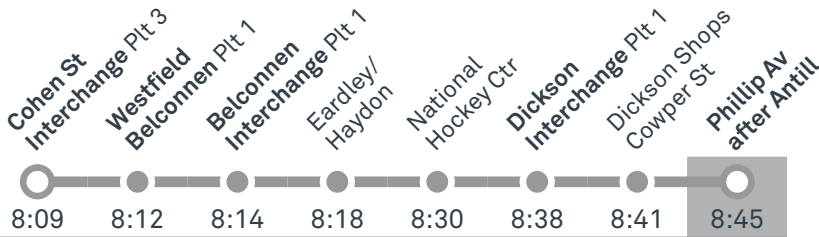

53

Regular route number

R9

RAPID route number

Walking route

Local area map provides indicative walking paths only. This map is designed to represent local public transport options in the area and is not to scale

Summary of bus services

Route	AM	PM	Suburbs/Areas Served	Other information
R9	✓	✓	Belconnen Bus Stations, Bruce, Dickson Interchange, Watson	
53	✓	✓	Dickson, Dickson Bus Station, Hackett, Ainslie, City Interchange, Acton	

Other times available. Visit transport.act.gov.au

53

From Dickson

53

From National Museum

Morning *RAPID* services

Other times available. Visit transport.act.gov.au

R9

From Belconnen

R9

From Watson

CANBERRA
IS BETTER
CONNECTED

transport.act.gov.au

TTC Transport
Canberra

TG19027

ROSARY PRIMARY SCHOOL