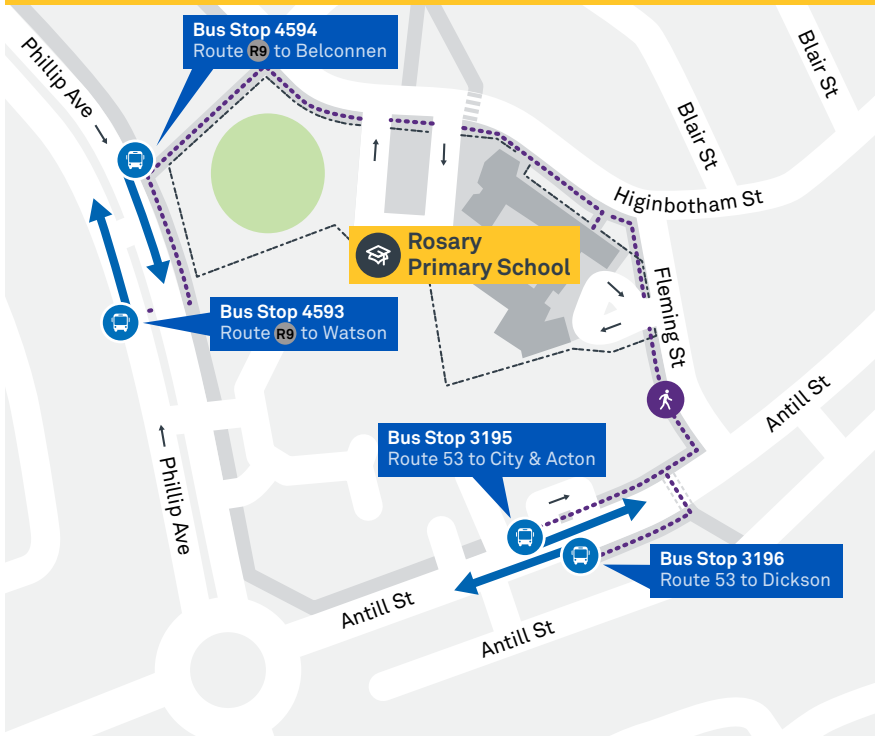

ROSARY PRIMARY SCHOOL

Plan your trip with the TC Journey planner! Visit transport.act.gov.au for details

Local area map

School start

🕒 9:00 am

School finish

🕒 3:00 pm

Bus stop location

53

Regular route number

R9

RAPID route number

Walking route

Local area map provides indicative walking paths only. This map is designed to represent local public transport options in the area and is not to scale

Summary of bus services

Route	AM	PM	Suburbs/Areas Served	Other information
R9	✓	✓	Belconnen Bus Stations, Bruce, Dickson Interchange, Watson	
53	✓	✓	Dickson, Dickson Bus Station, Hackett, Ainslie, City Interchange, Acton	

CANBERRA
IS BETTER
CONNECTED

transport.act.gov.au

ACT
Government

Transport
Canberra

BELCONNEN TO WATSON

via Bruce and Dickson

ROUTE MAP

- RAPID** route
- Bus station
- Mode interchange
- Educational institution
- Hospital
- Bicycle lockers
- Park and Ride
- R2** Other **RAPID** route
- Bus terminus
- R9** Route number
- Shopping centre
- Bicycle rails
- Bicycle cage