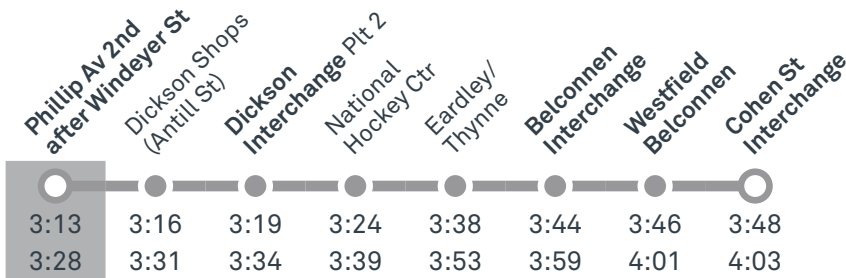

Plan your trip with the TC Journey planner! Visit transport.act.gov.au for details

Afternoon regular services

Other times available. Visit transport.act.gov.au

53 To National Museum

53 To Dickson

Afternoon *RAPID* services

Other times available. Visit transport.act.gov.au

R9 To Watson

R9 To Belconnen

TG19027

CANBERRA
IS BETTER
CONNECTED

transport.act.gov.au

TTC Transport
Canberra

DICKSON TO MUSEUM via Hackett and Ainslie

53

ROUTE MAP

- Bus route
- Bus station
- Mode interchange
- Educational institution
- Hospital
- Bicycle lockers
- Park and Ride
- R2 RAPID route
- Bus terminus
- 53 Route number
- Shopping centre
- Bicycle rails
- Bicycle cage