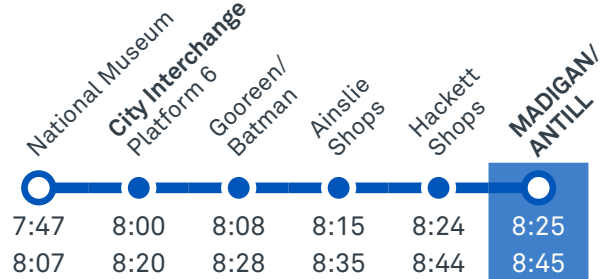

53

Regular route number

R9

RAPID route number

Walking route

Local area map provides indicative walking paths only. This map is designed to represent local public transport options in the area and is not to scale

Summary of bus services

Route	AM	PM	Suburbs/Areas Served	Other information
R9	✓	✓	Belconnen Bus Stations, Bruce, Dickson Interchange, Watson	
53	✓	✓	Dickson, Dickson Bus Station, Hackett, Ainslie, City Interchange, Acton	

CANBERRA
IS BETTER
CONNECTED

transport.act.gov.au

TTC Transport
Canberra

TG19027

ROSARY PRIMARY SCHOOL

Plan your trip with the TC Journey planner! Visit transport.act.gov.au for details

Morning regular services

Other times available. Visit transport.act.gov.au

53

From Dickson

53

From National Museum

Morning *RAPID* services

Other times available. Visit transport.act.gov.au

R9