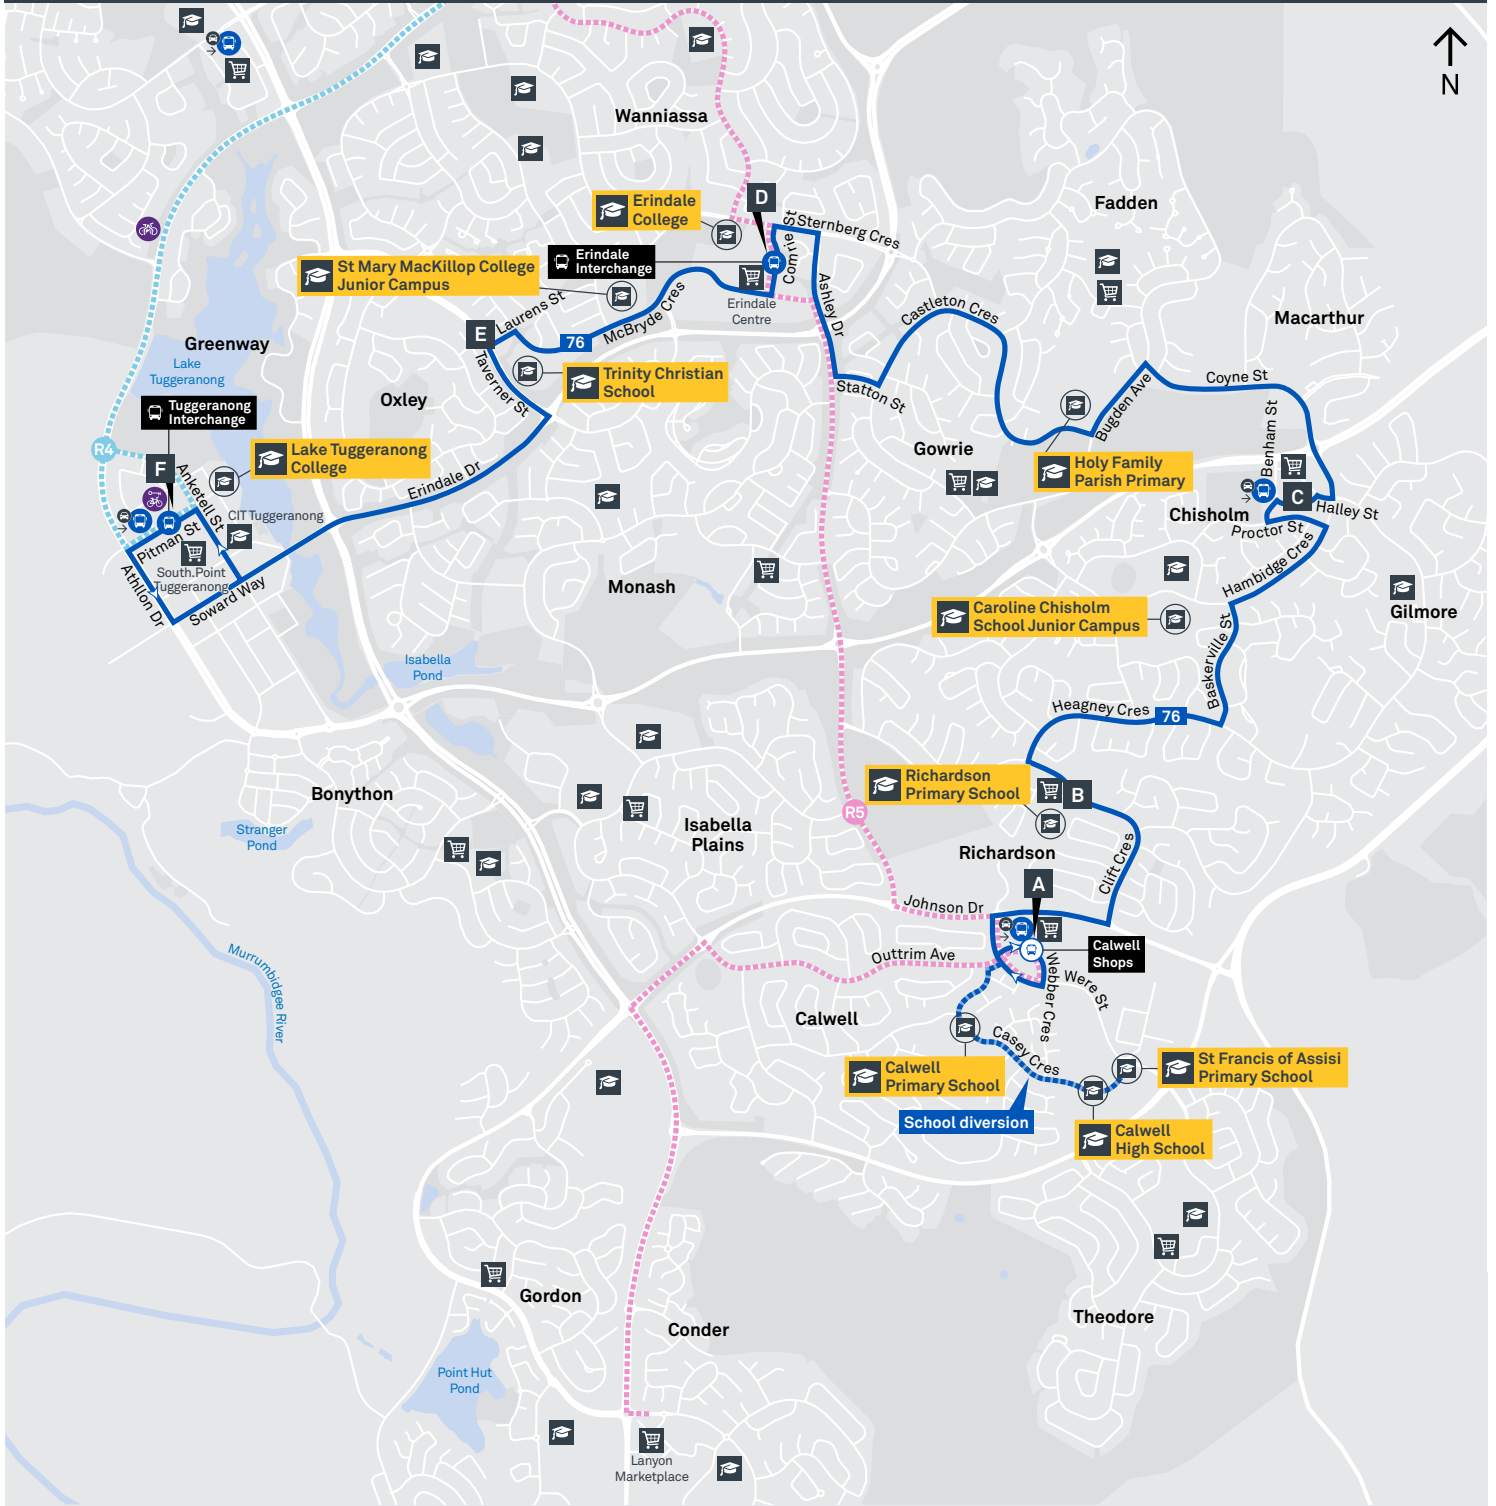

75 To Tuggeranong

76 To Calwell

76 To Tuggeranong

CANBERRA
IS BETTER
CONNECTED

transport.act.gov.au

TTC Transport
Canberra

TG19027

CHISHOLM LOOP

via Erindale and Richardson

ROUTE MAP

- Bus route
- Bus station
- Mode interchange
- Educational institution
- Hospital
- Bicycle lockers
- Park and Ride
- R4 RAPID route
- Bus terminus
- 74 Route number
- Shopping centre
- Bicycle rails
- Bicycle cage

CANBERRA IS BETTER CONNECTED

transport.act.gov.au

ACT Government

Transport Canberra

CALWELL TO TUGGERANONG via Chisholm and Erindale

ROUTE MAP

- Bus route
- Bus station
- Mode interchange
- Educational institution
- Hospital
- Bicycle lockers
- Park and Ride
- R4 RAPID route
- Bus terminus
- 76 Route number
- Shopping centre
- Bicycle rails
- Bicycle cage

**CANBERRA
IS BETTER
CONNECTED**

transport.act.gov.au