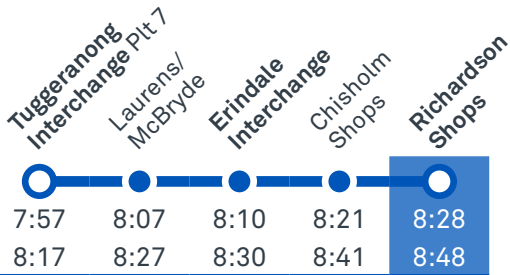

Other times available. Visit transport.act.gov.au

74 From Tuggeranong

75 From Tuggeranong

76 From Tuggeranong

76 From Calwell

CANBERRA IS BETTER CONNECTED

transport.act.gov.au

TTC Transport Canberra

via Erindale and Richardson

ROUTE MAP

- Bus route
- Bus station
- Mode interchange
- Educational institution
- Hospital
- Bicycle lockers
- Park and Ride
- R4 RAPID route
- Bus terminus
- 74 Route number
- Shopping centre
- Bicycle rails
- Bicycle cage