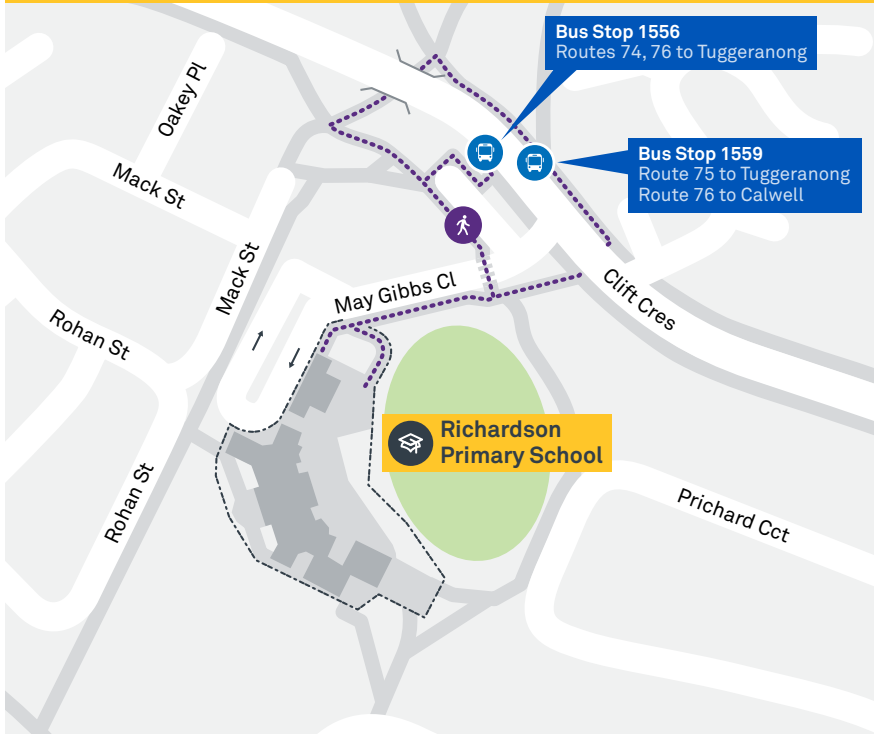

RICHARDSON PRIMARY SCHOOL

Plan your trip with the TC Journey planner! Visit transport.act.gov.au for details

Local area map

School start

🕒 8:55 am

School finish

🕒 3:00 pm

Bus stop location

Route	AM	PM	Suburbs/Areas Served	Other information
74	✓	✓	Tuggeranong Bus Station, Erindale Bus Station, Fadden, Macarthur, Chisholm, Gilmore, Richardson	
75	✓	✓	Tuggeranong Bus Station, Richardson, Gilmore, Chisholm, Macarthur, Fadden, Erindale Bus Station, Fadden	
76	✓	✓	Tuggeranong Bus Station, Wanniasa, Erindale Bus Station, Gowrie, Macarthur, Chisholm, Richardson, Calwell	

via Erindale and Richardson

ROUTE MAP

- Bus route
- Bus station
- Mode interchange
- Educational institution
- Hospital
- Bicycle lockers
- Park and Ride
- R4 RAPID route
- Bus terminus
- 74 Route number
- Shopping centre
- Bicycle rails
- Bicycle cage

CANBERRA IS BETTER CONNECTED

transport.act.gov.au

ACT Government

Transport Canberra

CALWELL TO TUGGERANONG via Chisholm and Erindale

ROUTE MAP

- Bus route
- Bus station
- Mode interchange
- Educational institution
- Hospital
- Bicycle lockers
- Park and Ride
- R4 RAPID route
- Bus terminus
- 76 Route number
- Shopping centre
- Bicycle rails
- Bicycle cage