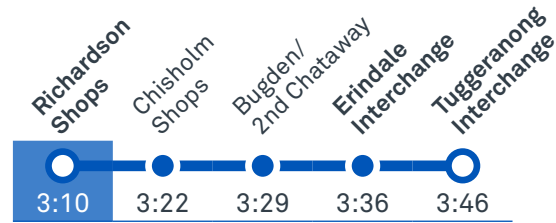

75 To Tuggeranong

76 To Calwell

76 To Tuggeranong

CANBERRA
IS BETTER
CONNECTED

transport.act.gov.au

TTC Transport
Canberra

TG19027

CHISHOLM LOOP