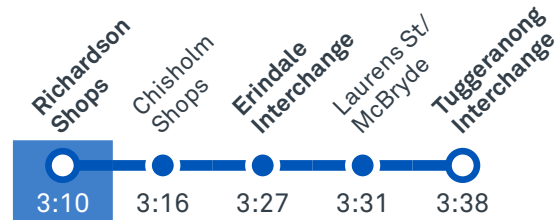

75 To Tuggeranong

76 To Calwell

76 To Tuggeranong

CANBERRA
IS BETTER
CONNECTED

transport.act.gov.au

TTC Transport
Canberra

TG19027

CHISHOLM LOOP

via Erindale and Richardson

ROUTE MAP

- Bus route
- Bus station
- Mode interchange
- Educational institution
- Hospital
- Bicycle lockers
- Park and Ride
- R4 RAPID route
- Bus terminus
- 74 Route number
- Shopping centre
- Bicycle rails
- Bicycle cage