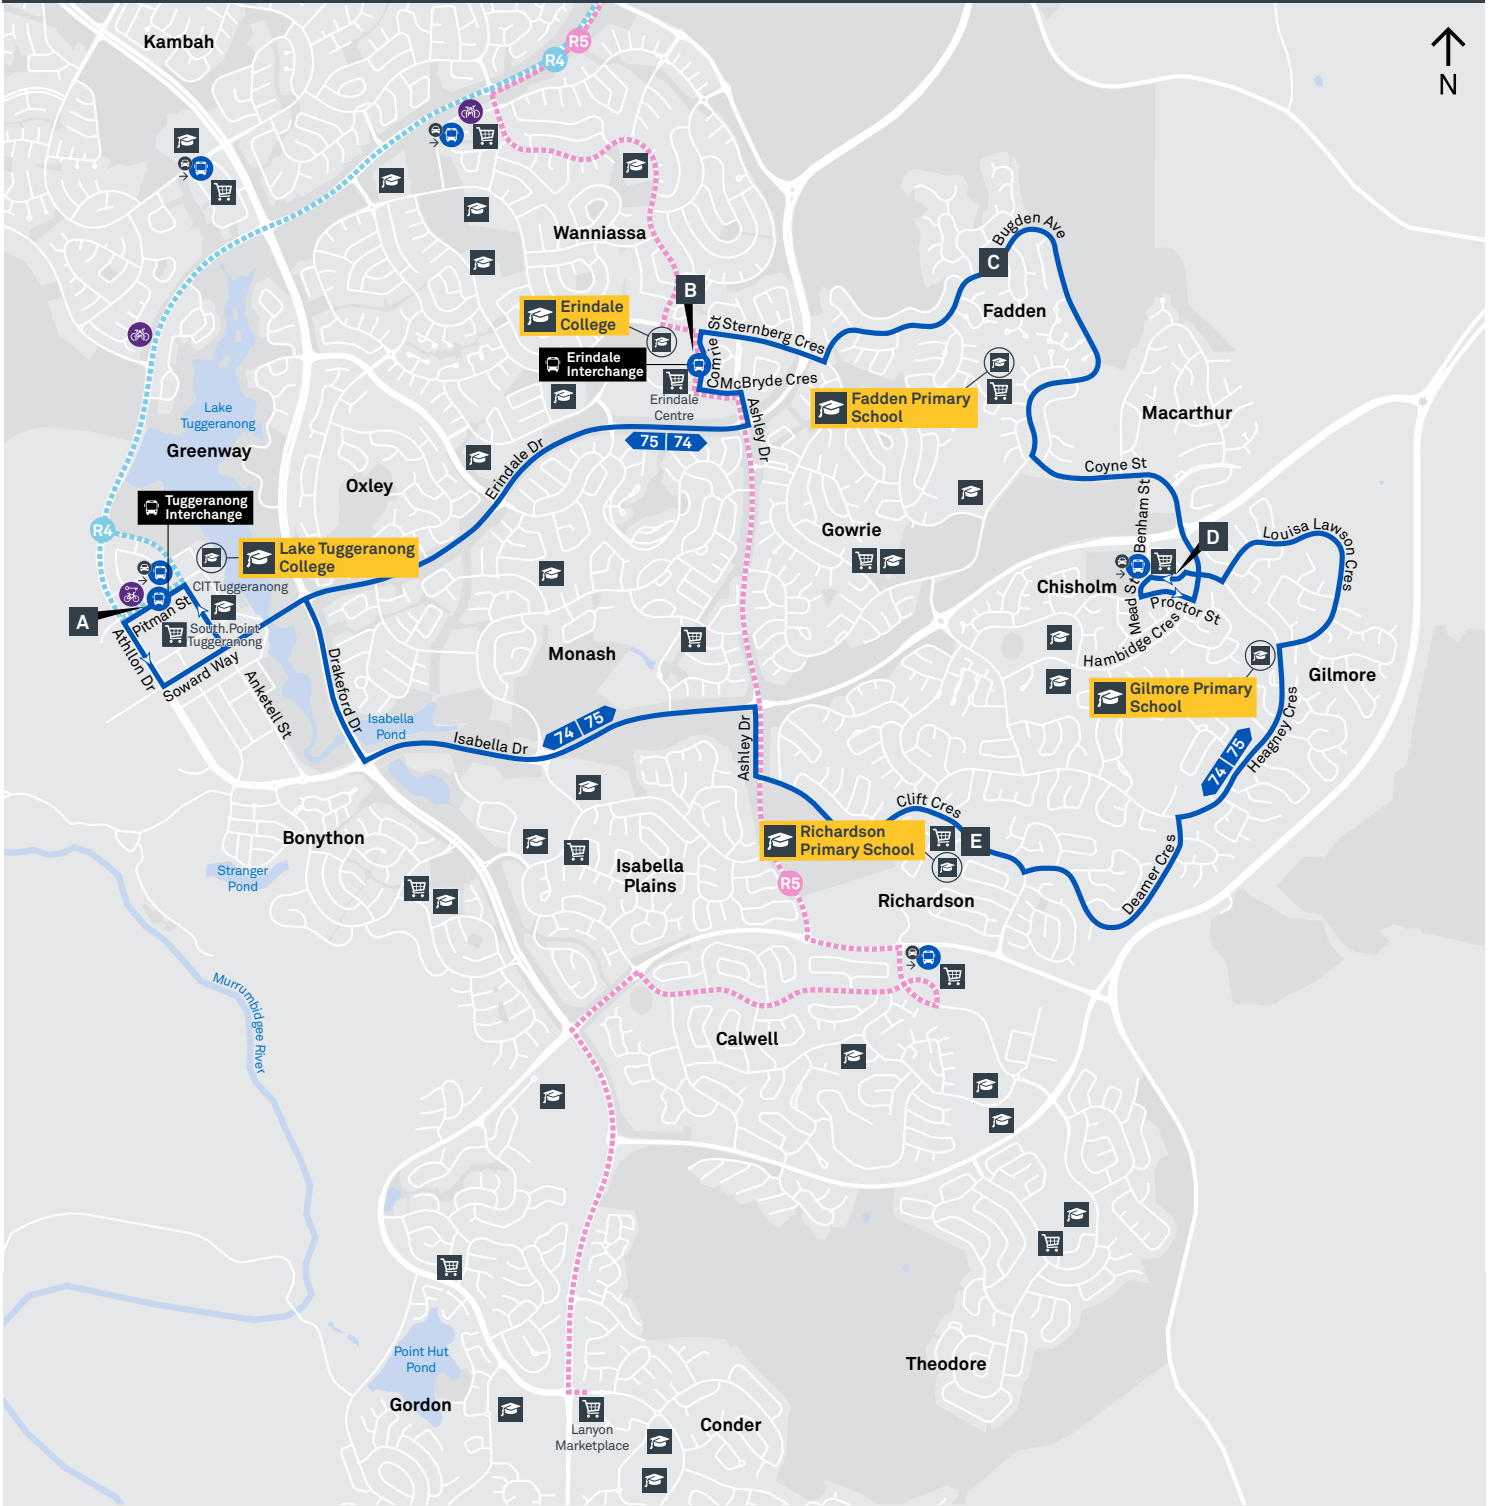

Route	AM	PM	Suburbs/Areas Served	Other information
74	✓	✓	Tuggeranong Bus Station, Erindale Bus Station, Fadden, Macarthur, Chisholm, Gilmore, Richardson	
75	✓	✓	Tuggeranong Bus Station, Richardson, Gilmore, Chisholm, Macarthur, Fadden, Erindale Bus Station, Fadden	
76	✓	✓	Tuggeranong Bus Station, Wanniasa, Erindale Bus Station, Gowrie, Macarthur, Chisholm, Richardson, Calwell	

75 To Tuggeranong

76 To Calwell

76 To Tuggeranong

CANBERRA
IS BETTER
CONNECTED

transport.act.gov.au

TTC Transport
Canberra

TG19027

CHISHOLM LOOP

via Erindale and Richardson

ROUTE MAP

- Bus route
- Bus station
- Mode interchange
- Educational institution
- Hospital
- Bicycle lockers
- Park and Ride
- R4 RAPID route
- Bus terminus
- 74 Route number
- Shopping centre
- Bicycle rails
- Bicycle cage

CANBERRA IS BETTER CONNECTED

transport.act.gov.au

ACT Government

Transport Canberra

CALWELL TO TUGGERANONG via Chisholm and Erindale

ROUTE MAP

- Bus route
- Bus station
- Mode interchange
- Educational institution
- Hospital
- Bicycle lockers
- Park and Ride
- R4 RAPID route
- Bus terminus
- 76 Route number
- Shopping centre
- Bicycle rails
- Bicycle cage