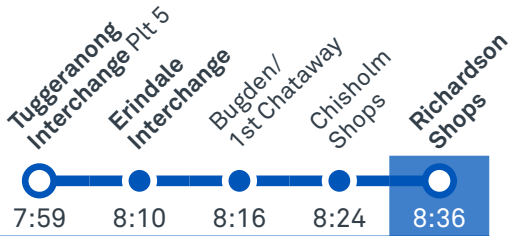

Route	AM	PM	Suburbs/Areas Served	Other information
74	✓	✓	Tuggeranong Bus Station, Erindale Bus Station, Fadden, Macarthur, Chisholm, Gilmore, Richardson	
75	✓	✓	Tuggeranong Bus Station, Richardson, Gilmore, Chisholm, Macarthur, Fadden, Erindale Bus Station, Fadden	
76	✓	✓	Tuggeranong Bus Station, Wanniasa, Erindale Bus Station, Gowrie, Macarthur, Chisholm, Richardson, Calwell	

TG19027

CANBERRA
IS BETTER
CONNECTED

transport.act.gov.au

TTC Transport
Canberra

RICHARDSON PRIMARY SCHOOL

Plan your trip with the TC Journey planner! Visit transport.act.gov.au for details

Morning regular services

Other times available. Visit transport.act.gov.au

74 From Tuggeranong

75 From Tuggeranong

76 From Tuggeranong

76 From Calwell

CANBERRA IS BETTER CONNECTED

transport.act.gov.au

TTC Transport Canberra

via Erindale and Richardson

ROUTE MAP

- Bus route
- Bus station
- Mode interchange
- Educational institution
- Hospital
- Bicycle lockers
- Park and Ride
- R4 RAPID route
- Bus terminus
- 74 Route number
- Shopping centre
- Bicycle rails
- Bicycle cage