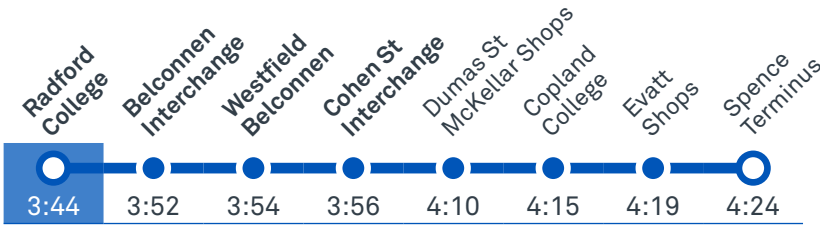

RADFORD COLLEGE

Plan your trip with the TC Journey planner! Visit transport.act.gov.au for details

43 To Spence