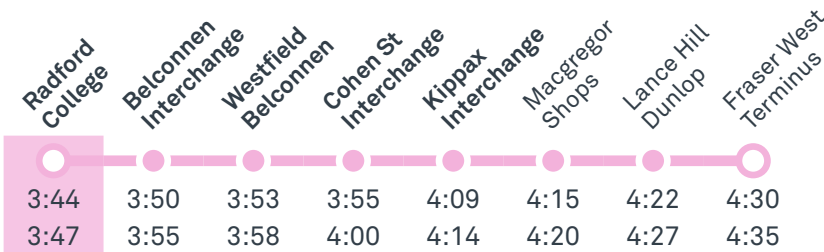

R3 Brindabella Business Park