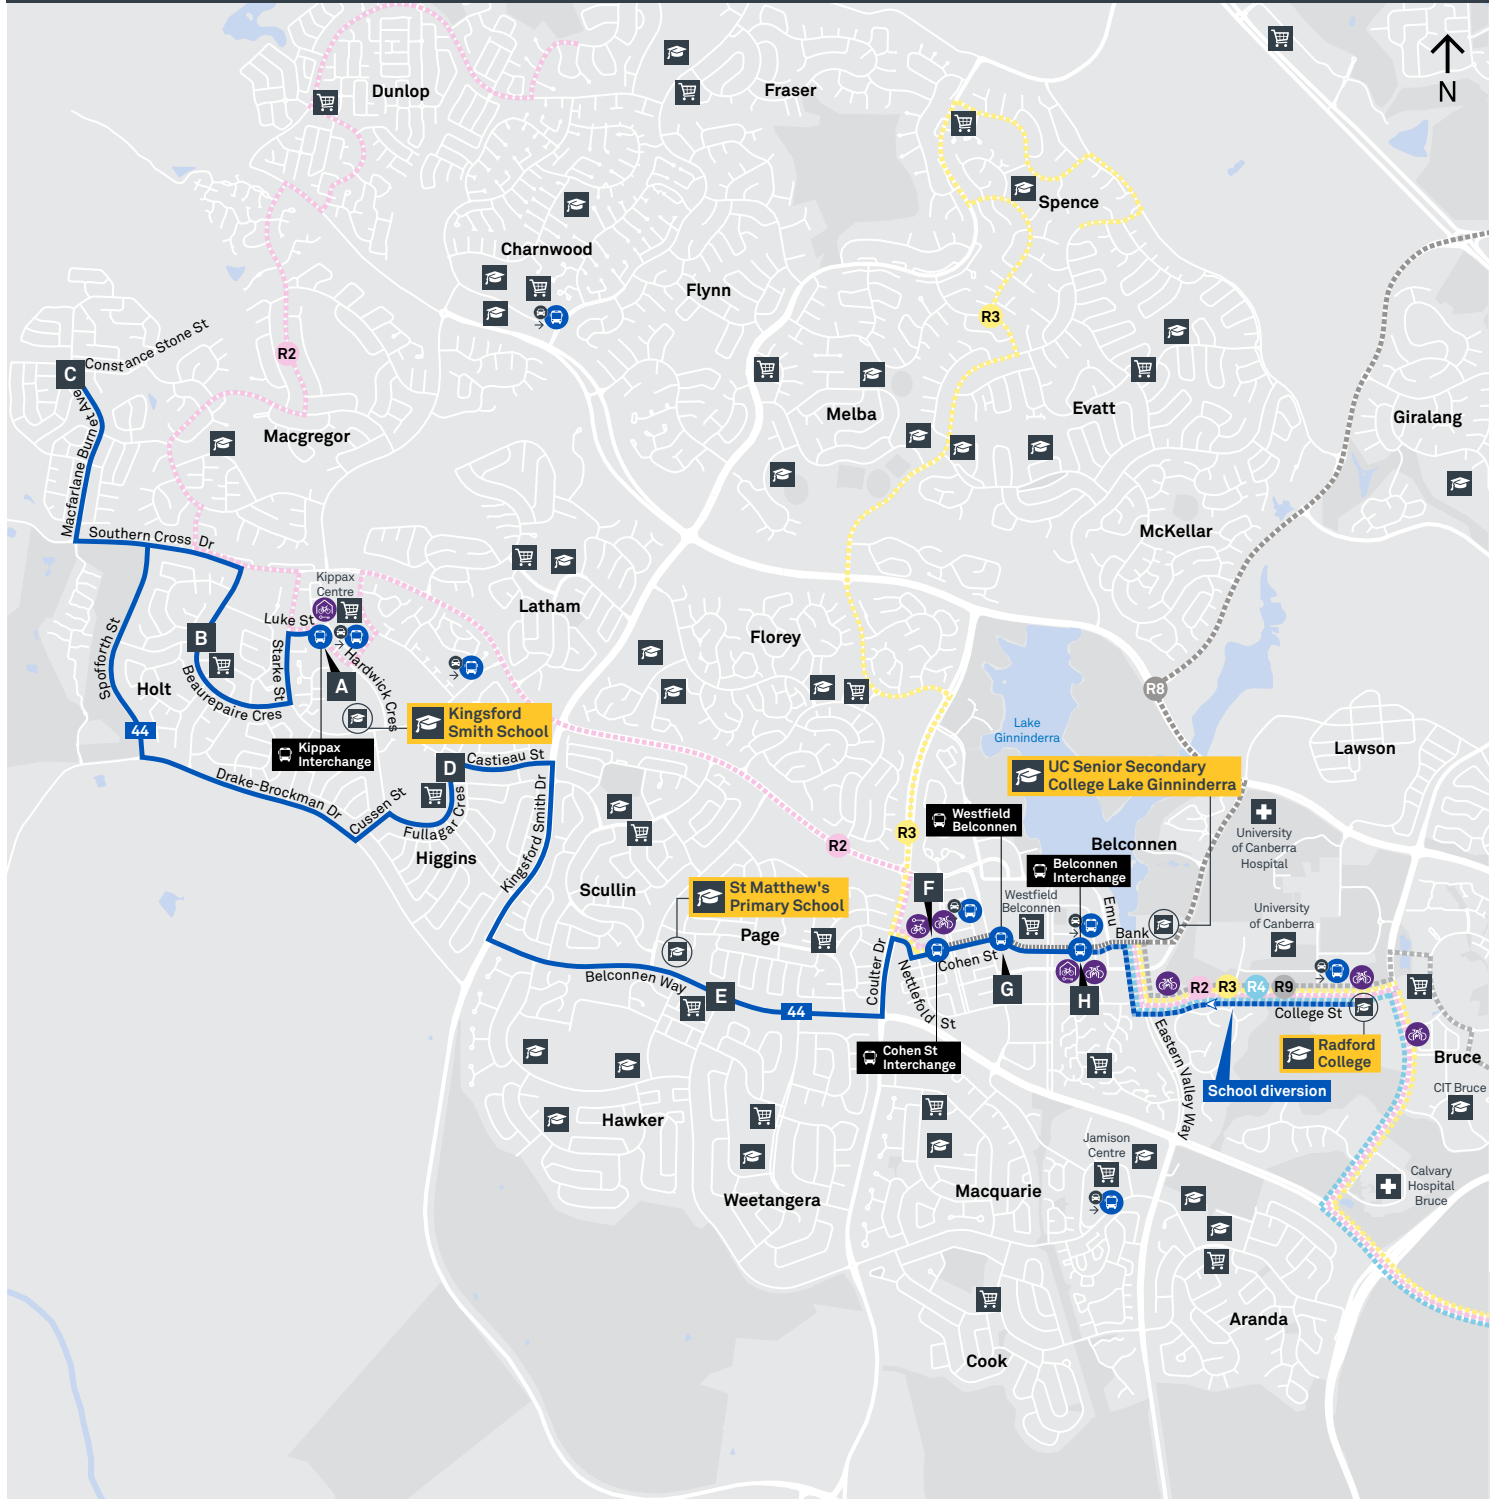

ROUTE MAP

- Bus route
- Bus station
- Mode interchange
- Educational institution
- Hospital
- Bicycle lockers
- Park and Ride
- R2 RAPID route
- Bus terminus
- 44 Route number
- Shopping centre
- Bicycle rails
- Bicycle cage

CANBERRA IS BETTER CONNECTED

transport.act.gov.au