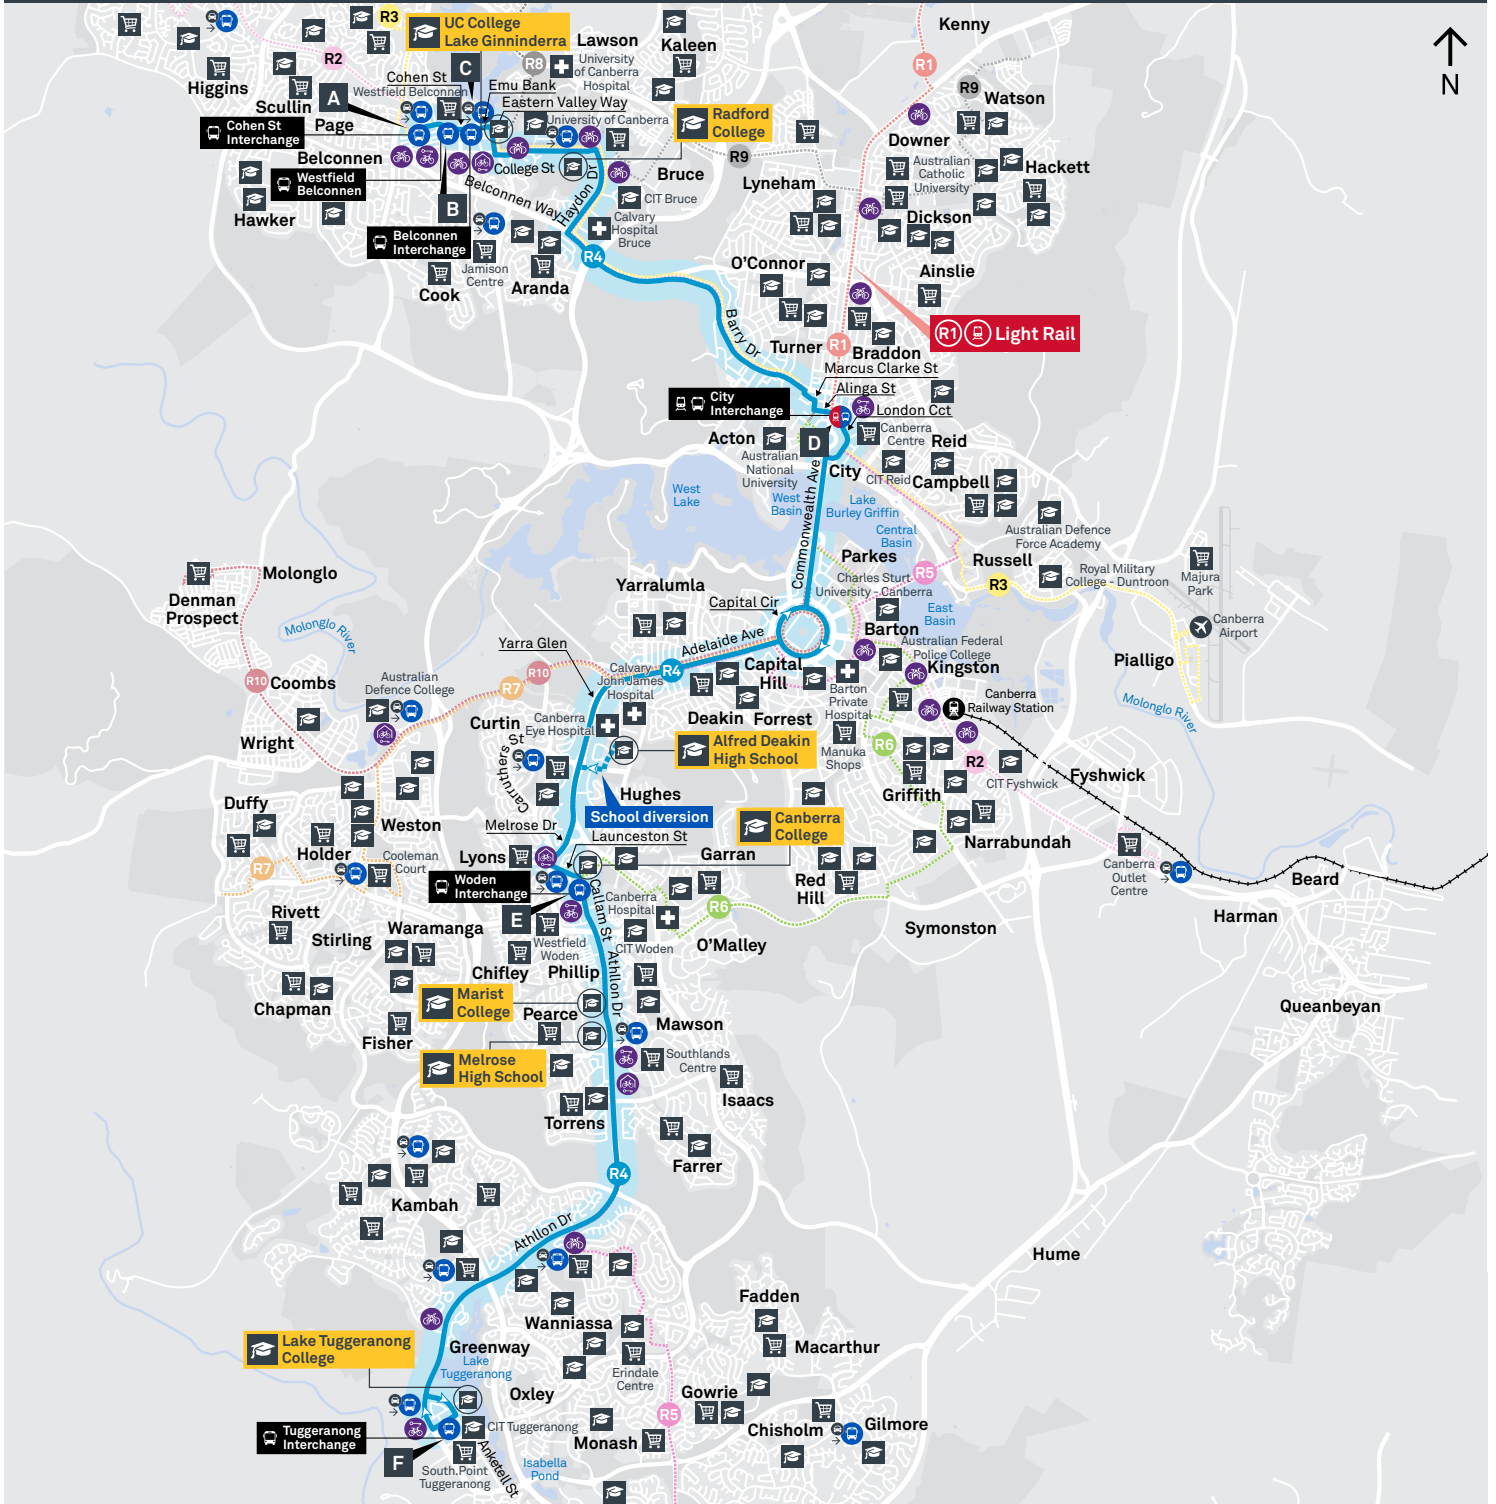

ROUTE MAP

- **RAPID** route
- **R2** Other **RAPID** route
- Bus station
- Bus terminus
- Mode interchange
- **R4** Route number
- Educational institution
- Shopping centre
- Hospital
- Bicycle lockers
- Bicycle rails
- Bicycle cage
- Park and Ride

**CANBERRA
IS BETTER
CONNECTED**

transport.act.gov.au

ACT
Government

**Transport
Canberra**