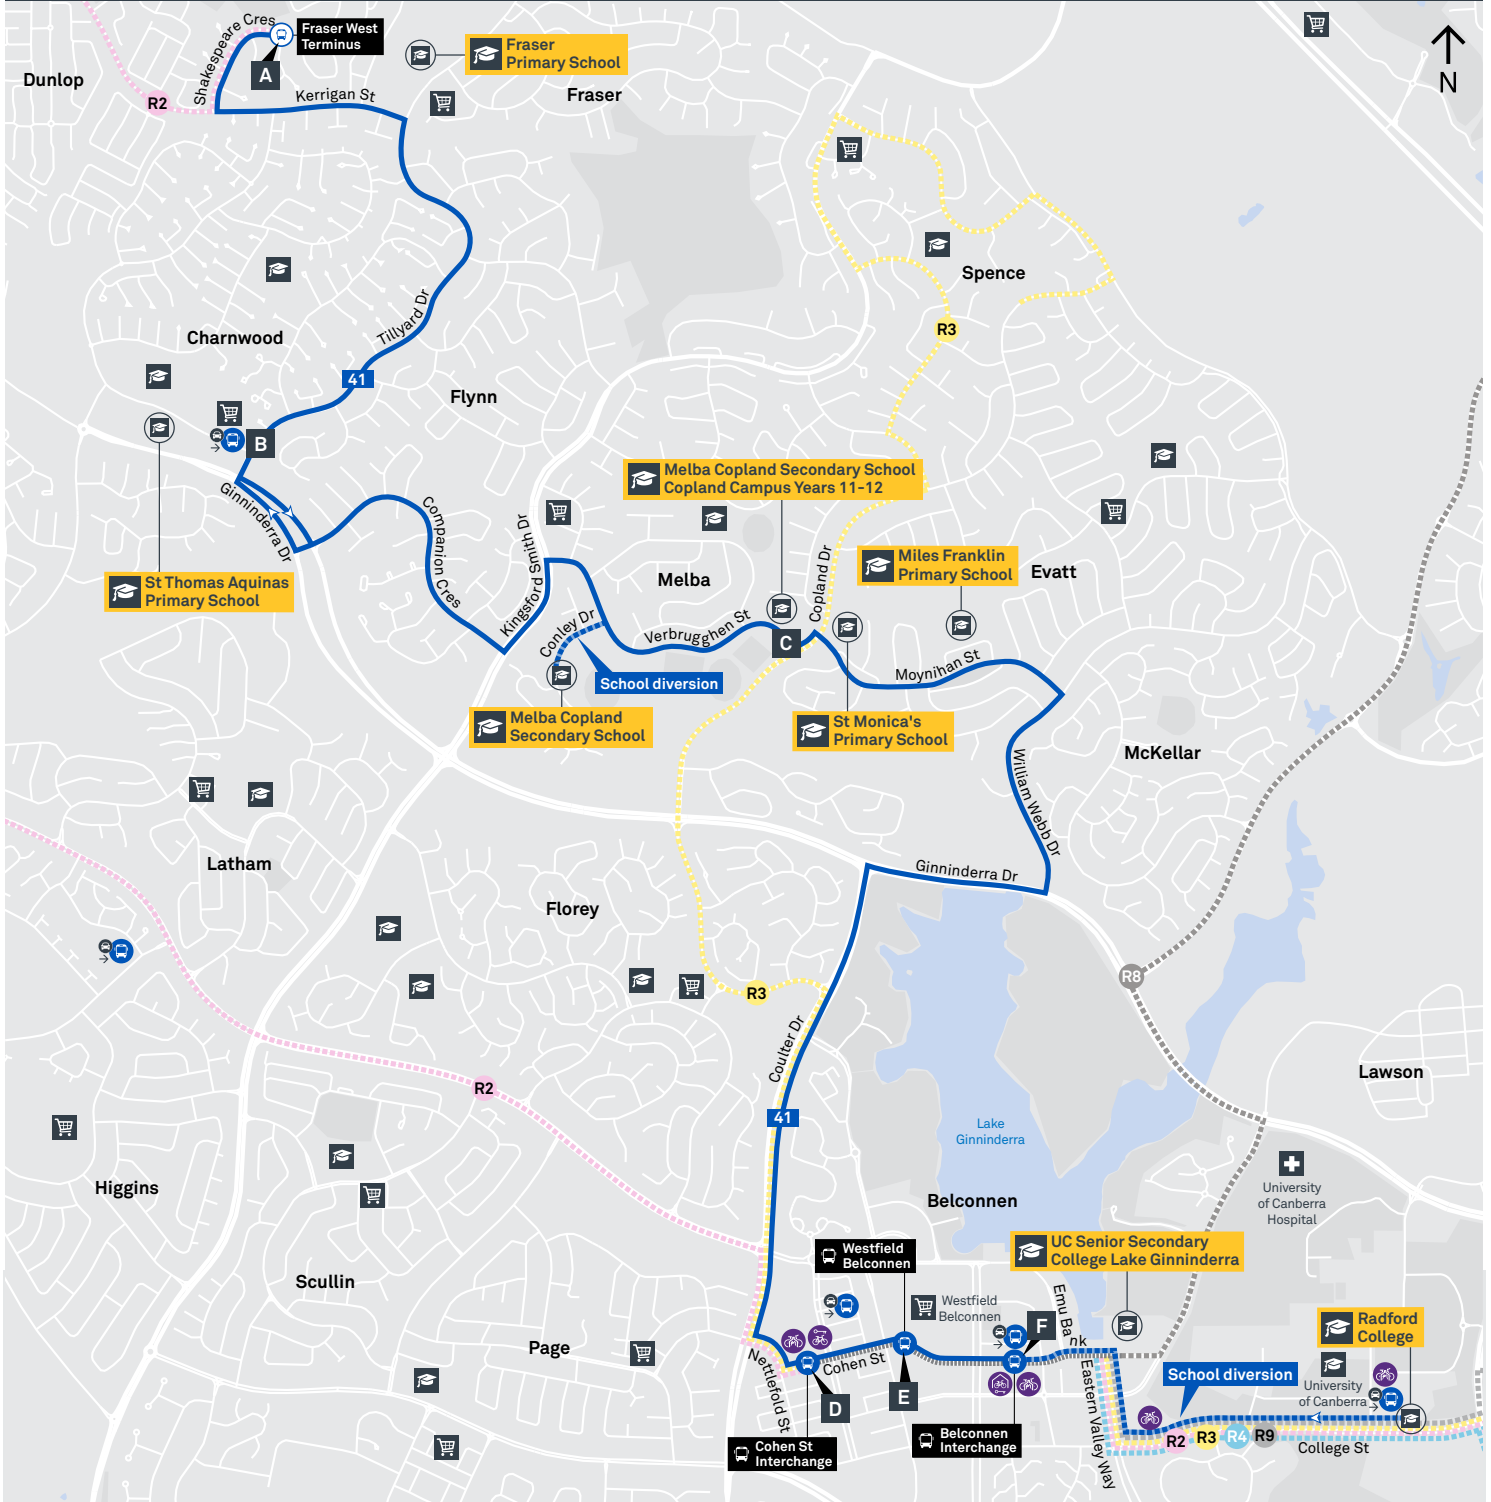

FRASER TO BELCONNEN

via Flynn and Melba

41

ROUTE MAP

- Bus route
- Bus station
- Mode interchange
- Educational institution
- Hospital
- Bicycle lockers
- Park and Ride
- R2 RAPID route
- Bus terminus
- 41 Route number
- Shopping centre
- Bicycle rails
- Bicycle cage

CANBERRA IS BETTER CONNECTED

transport.act.gov.au

ACT Government

Transport Canberra