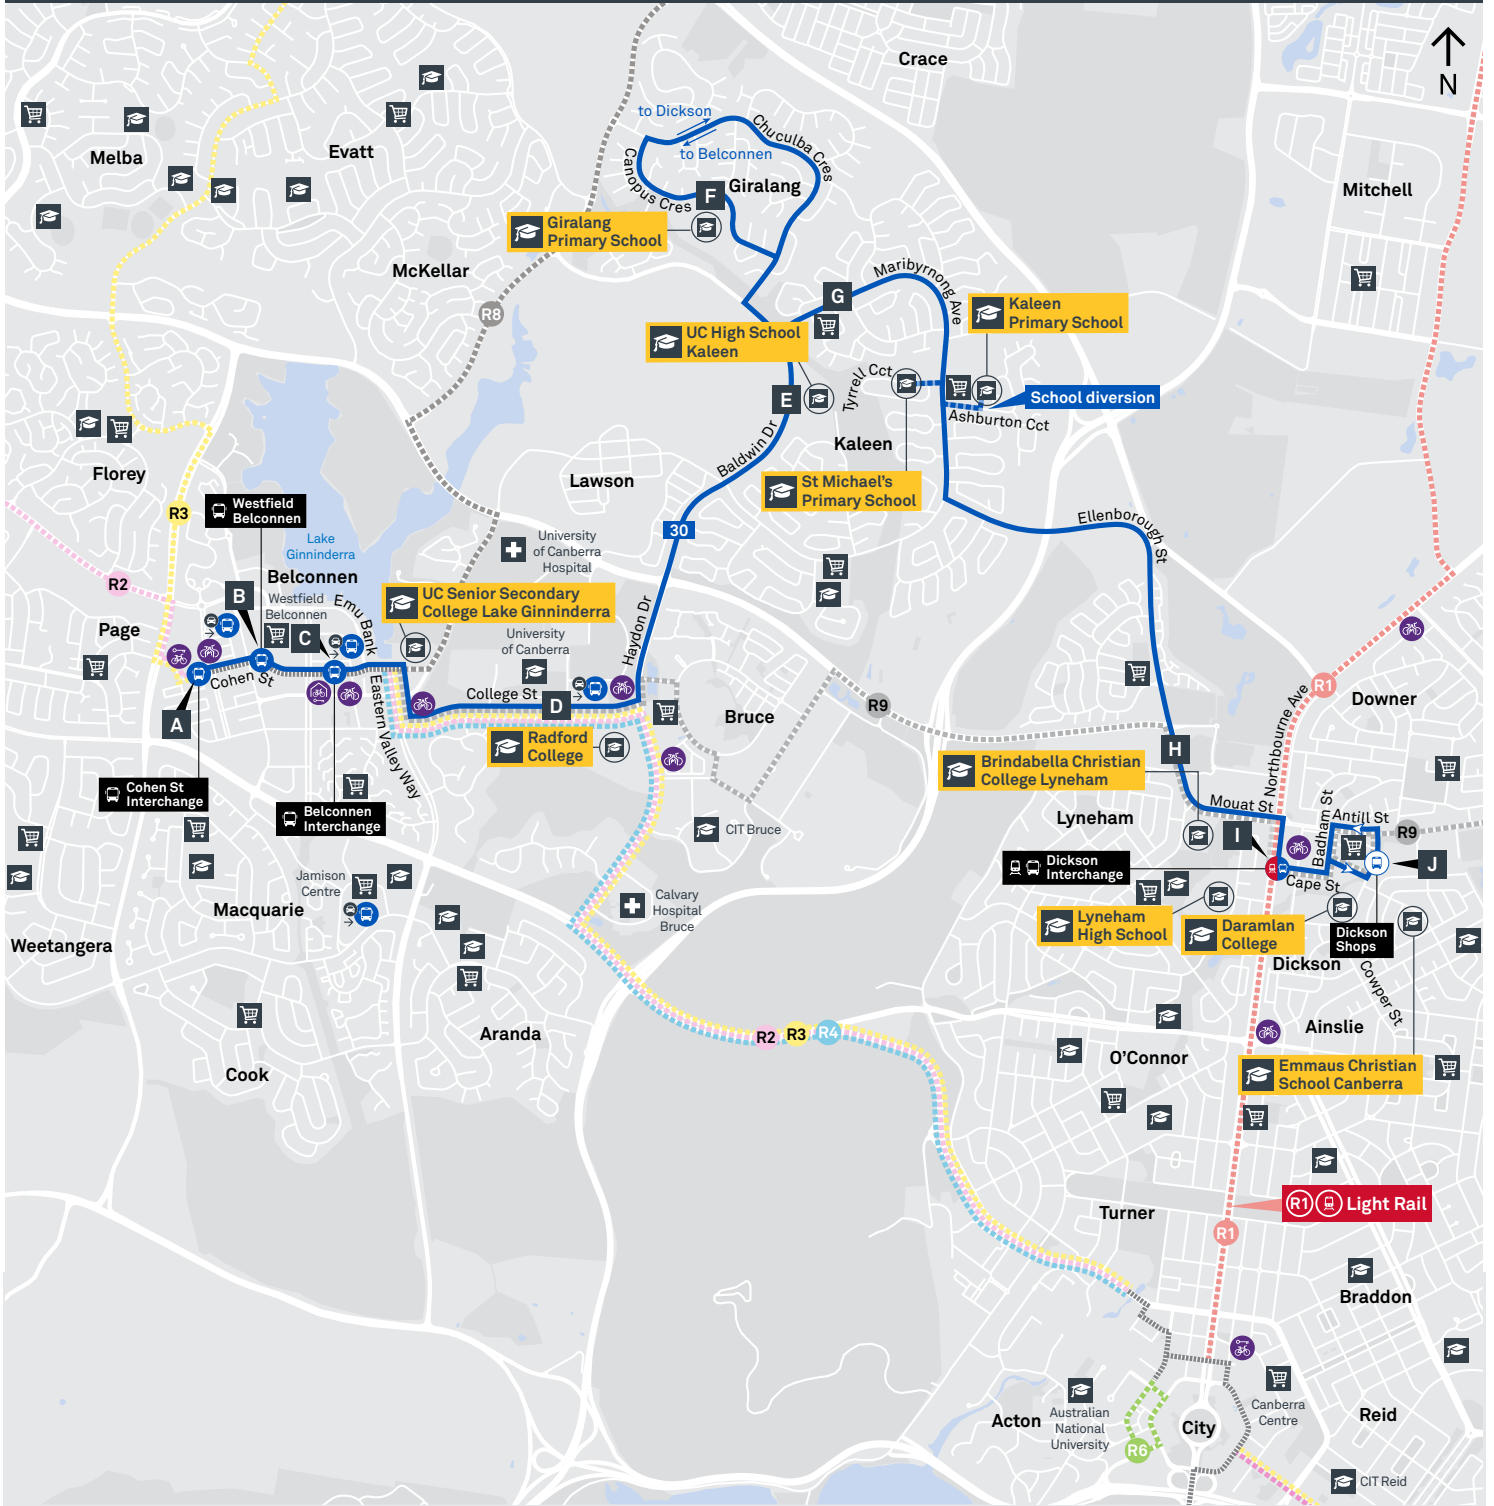

BELCONNEN TO DICKSON via Giralang and Kaleen

30

ROUTE MAP

- Bus route
- Bus station
- Mode interchange
- Educational institution
- Hospital
- Bicycle lockers
- Park and Ride
- R2 RAPID route
- Bus terminus
- 30 Route number
- Shopping centre
- Bicycle rails
- Bicycle cage

CANBERRA
IS BETTER
CONNECTED

transport.act.gov.au

ACT
Government

Transport
Canberra