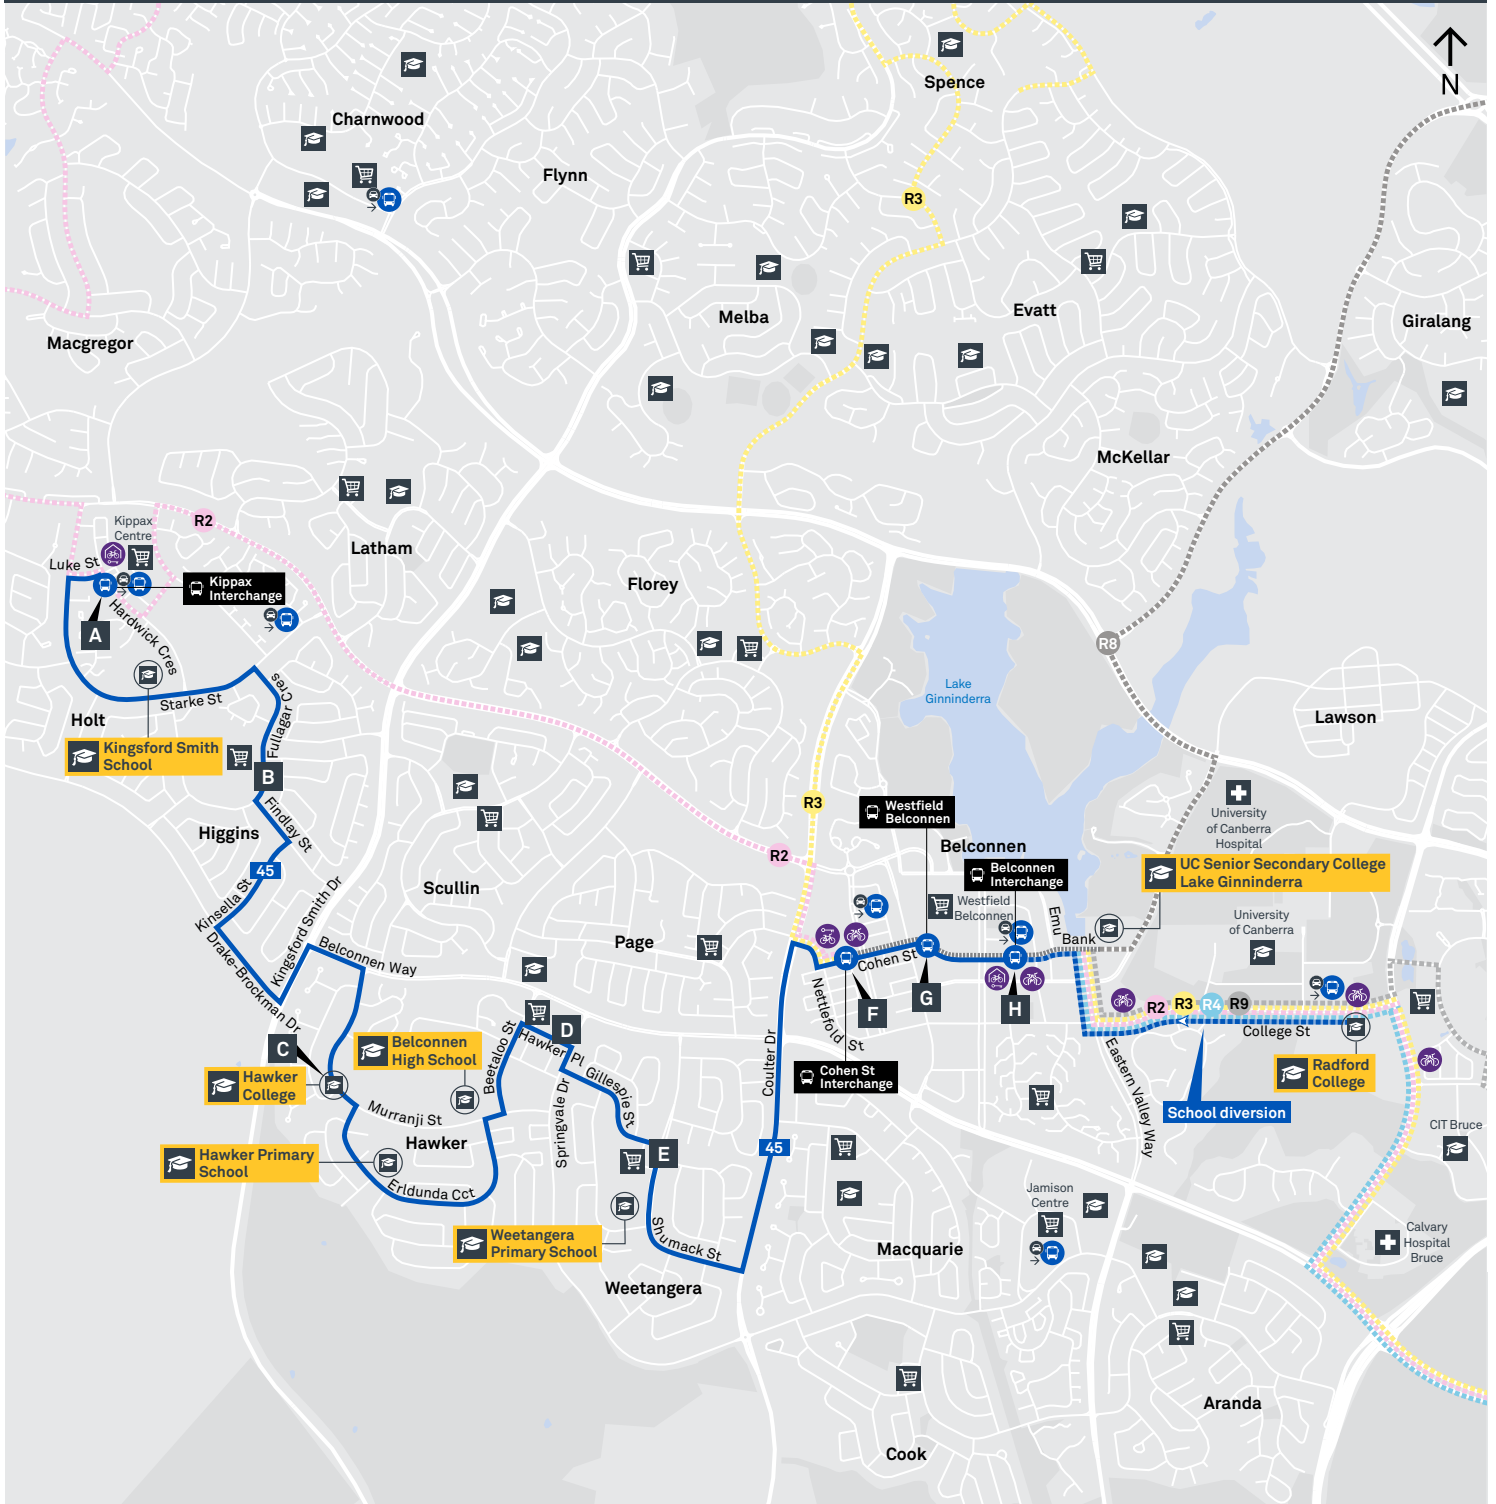

ROUTE MAP

- Bus route
- Bus station
- Mode interchange
- Educational institution
- Hospital
- Bicycle lockers
- R2 RAPID route
- Bus terminus
- 45 Route number
- Shopping centre
- Bicycle rails
- Bicycle cage
- Park and Ride

CANBERRA IS BETTER CONNECTED

transport.act.gov.au

ACT Government

Transport Canberra