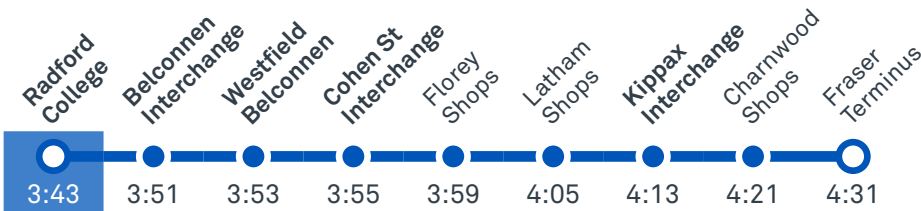

41 To Fraser