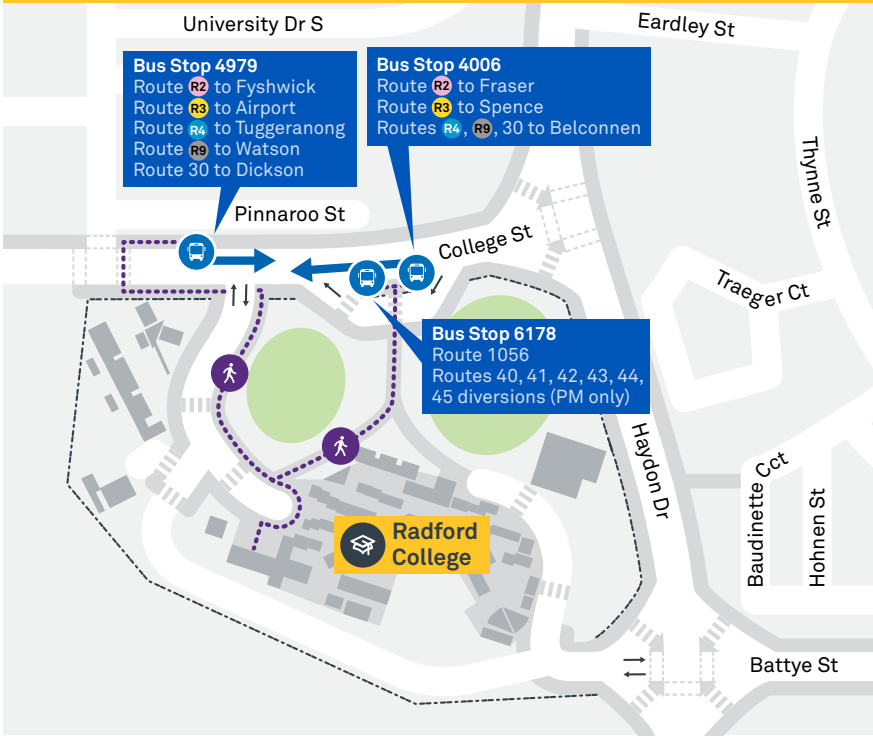

RADFORD COLLEGE

Plan your trip with the TC Journey planner! Visit transport.act.gov.au for details

Local area map

School start

🕒 8:35 am

School finish

🕒 3:30 pm

Bus stop location

30

Regular route number

1056

School route number

R2

RAPID route number

Walking route

Local area map provides indicative walking paths only. This map is designed to represent local public transport options in the area and is not to scale

CANBERRA
IS BETTER
CONNECTED

transport.act.gov.au

TTC Transport
Canberra

TG19027