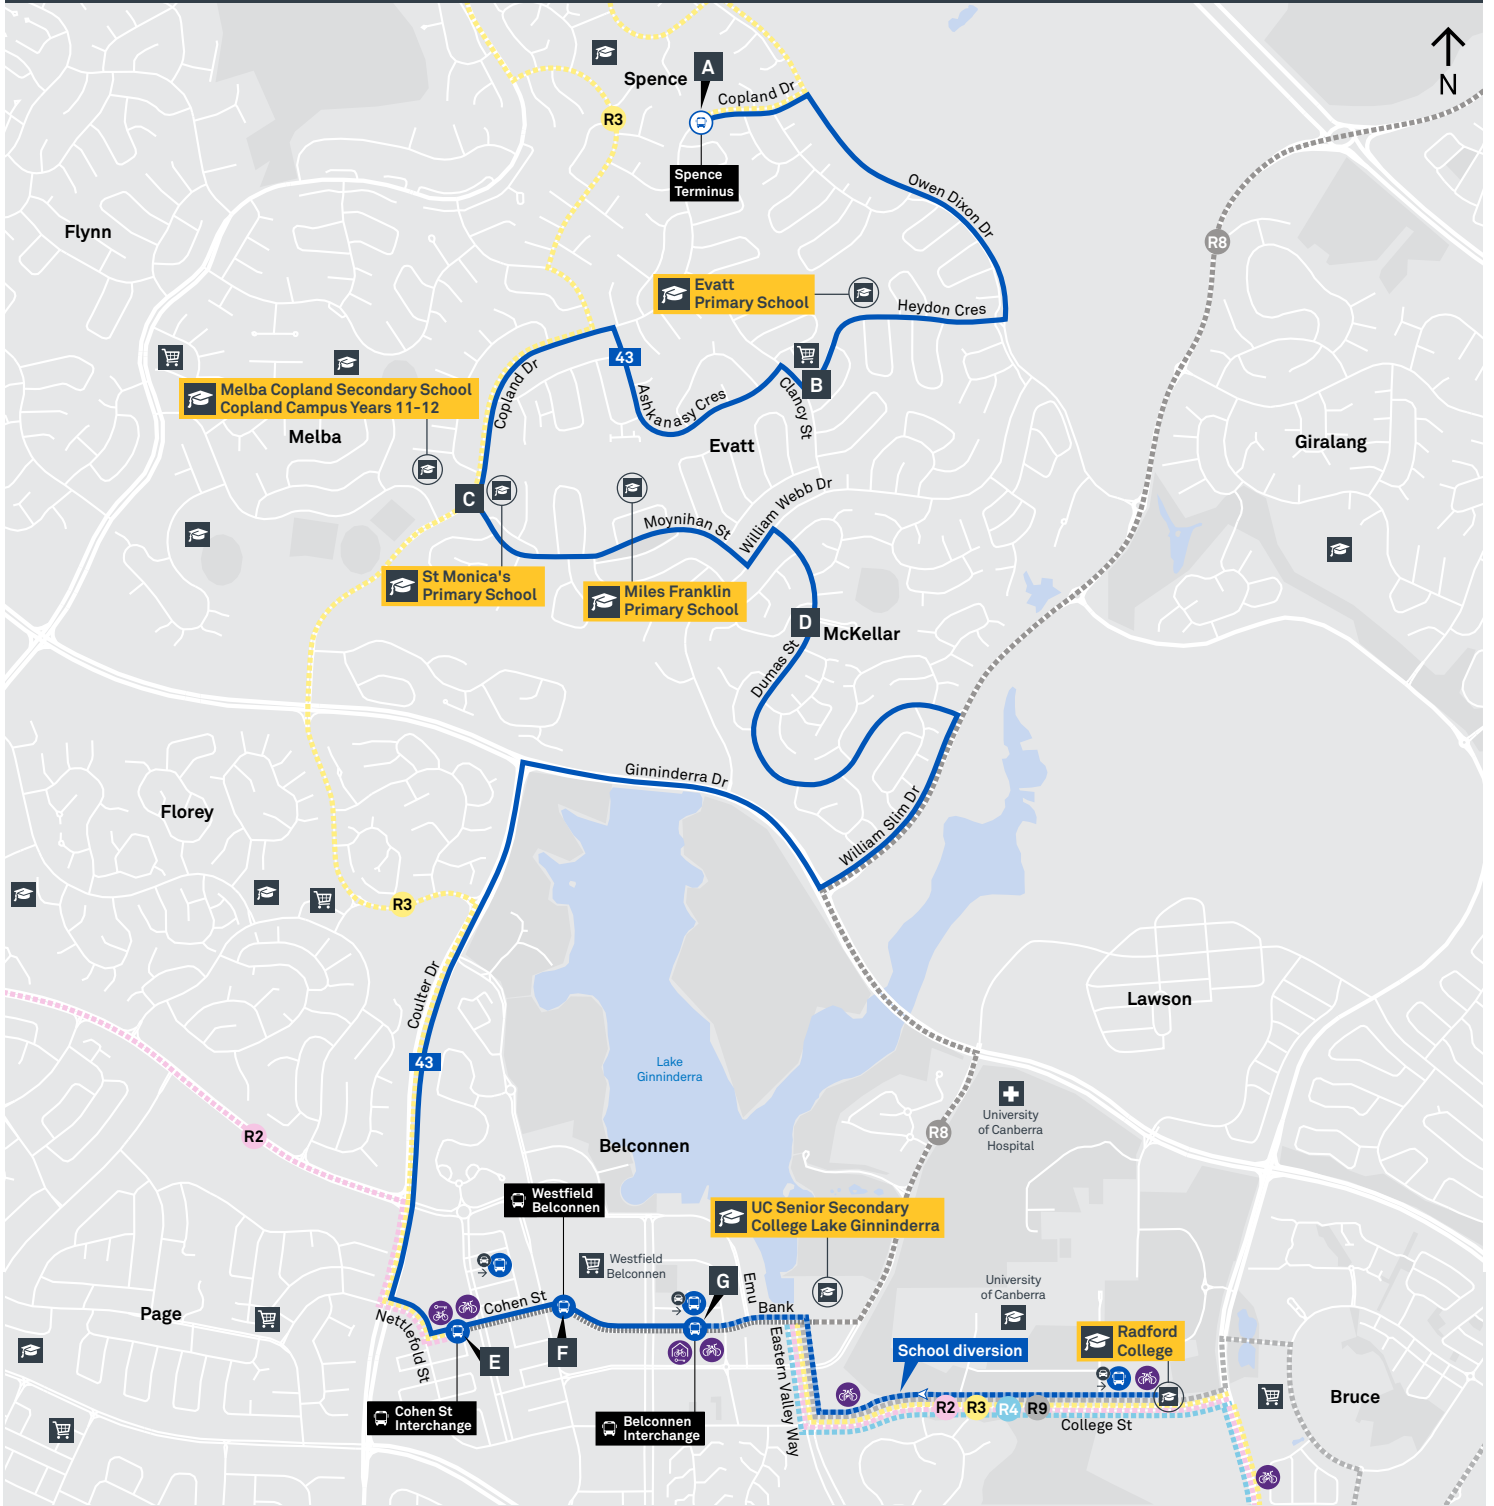

SPENCE TO BELCONNEN

via Evatt and McKellar

43

ROUTE MAP

- Bus route
- Bus station
- Mode interchange
- Educational institution
- Hospital
- Bicycle lockers
- Park and Ride
- R2 RAPID route
- Bus terminus
- 43 Route number
- Shopping centre
- Bicycle rails
- Bicycle cage

CANBERRA IS BETTER CONNECTED

transport.act.gov.au

ACT Government

Transport Canberra