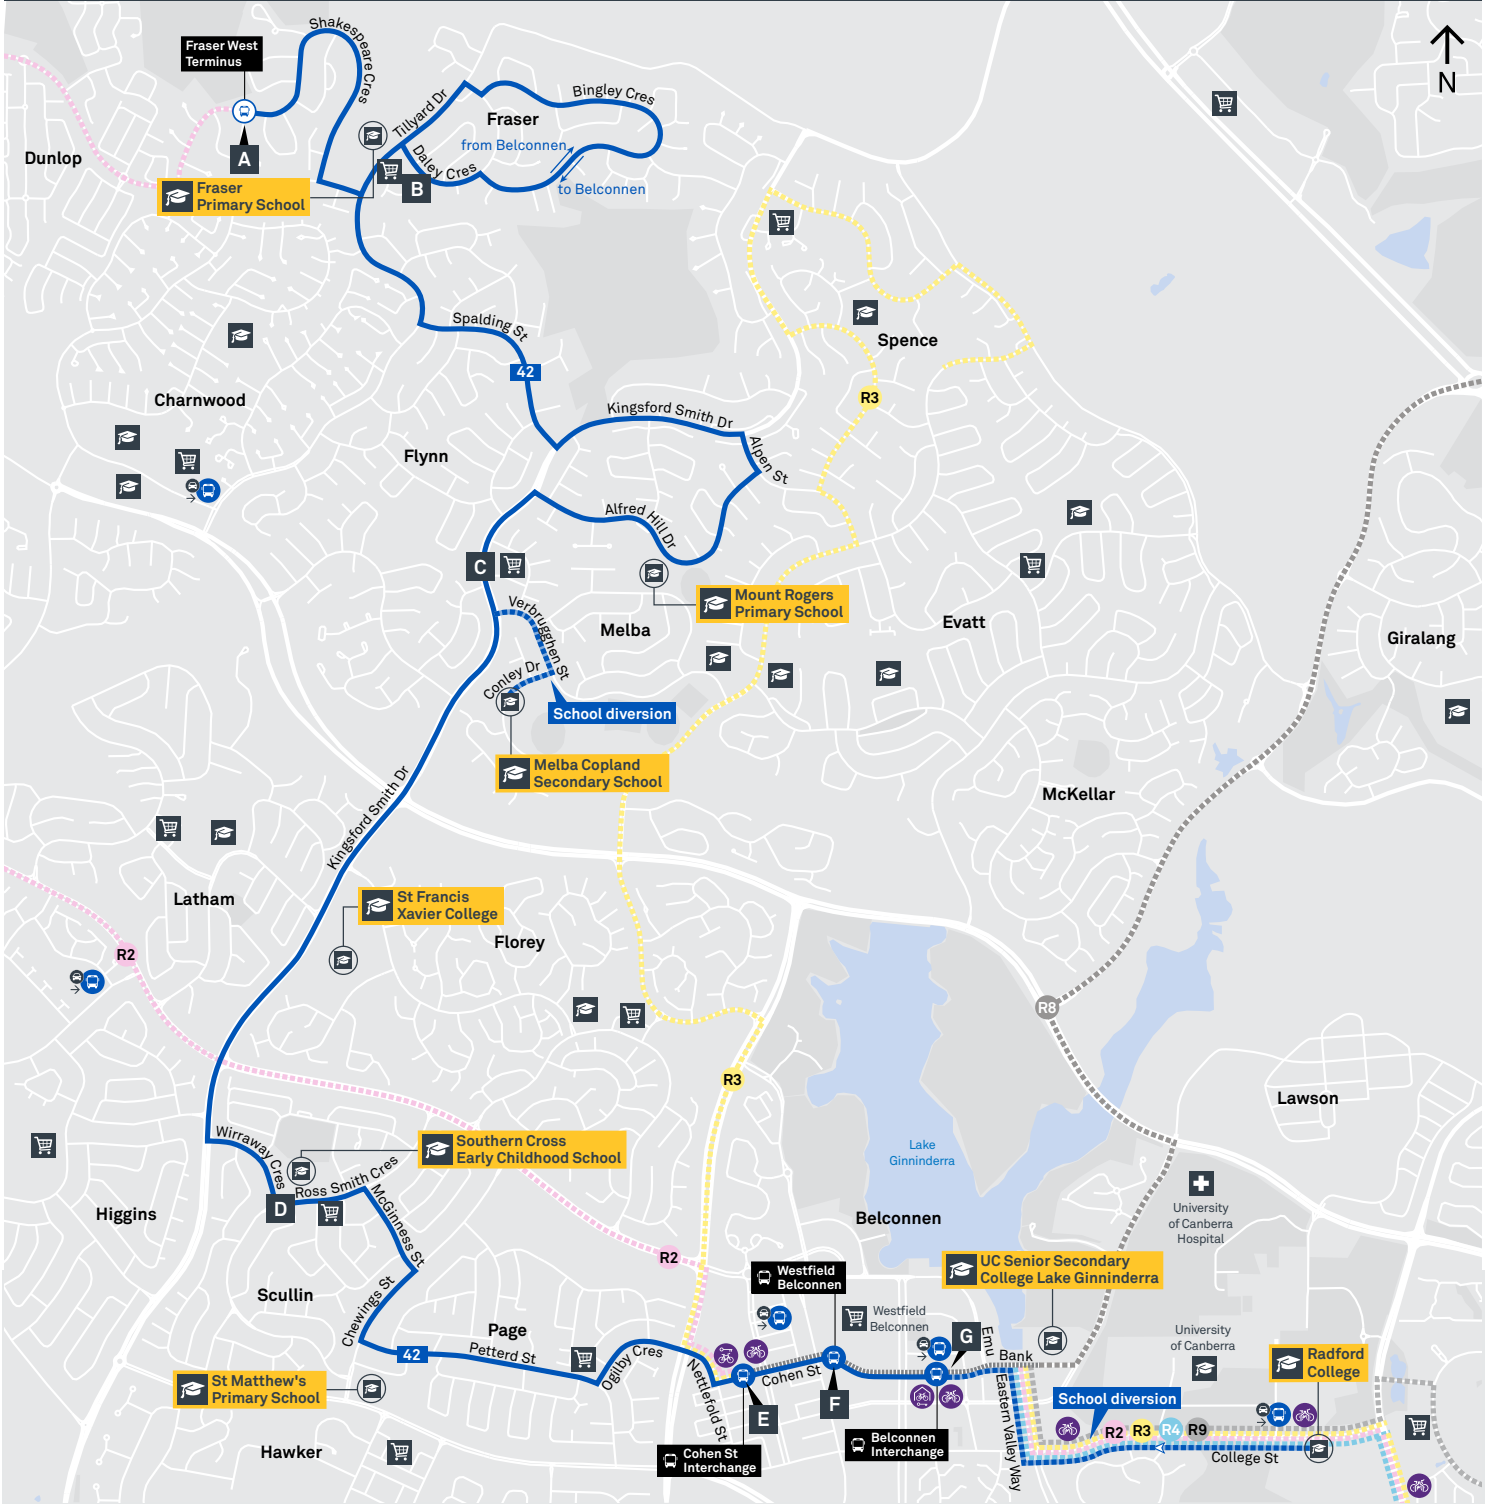

ROUTE MAP

- Bus route
- R2 **RAPID** route
- Bus station
- Bus terminus
- 42 Route number
- Mode interchange
- Educational institution
- Shopping centre
- Hospital
- Bicycle lockers
- Bicycle rails
- Bicycle cage
- Park and Ride

**CANBERRA
IS BETTER
CONNECTED**

transport.act.gov.au

TTC Transport Canberra