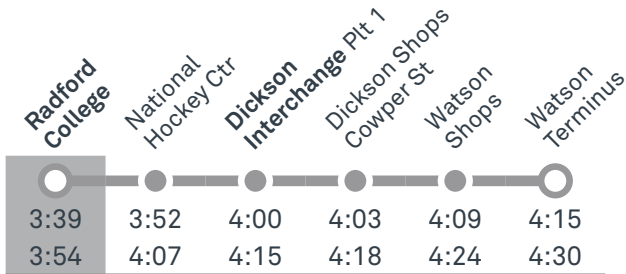

RADFORD COLLEGE

Plan your trip with the TC Journey planner! Visit transport.act.gov.au for details

Afternoon *RAPID* services

Other times available. Visit transport.act.gov.au

R9 To Watson