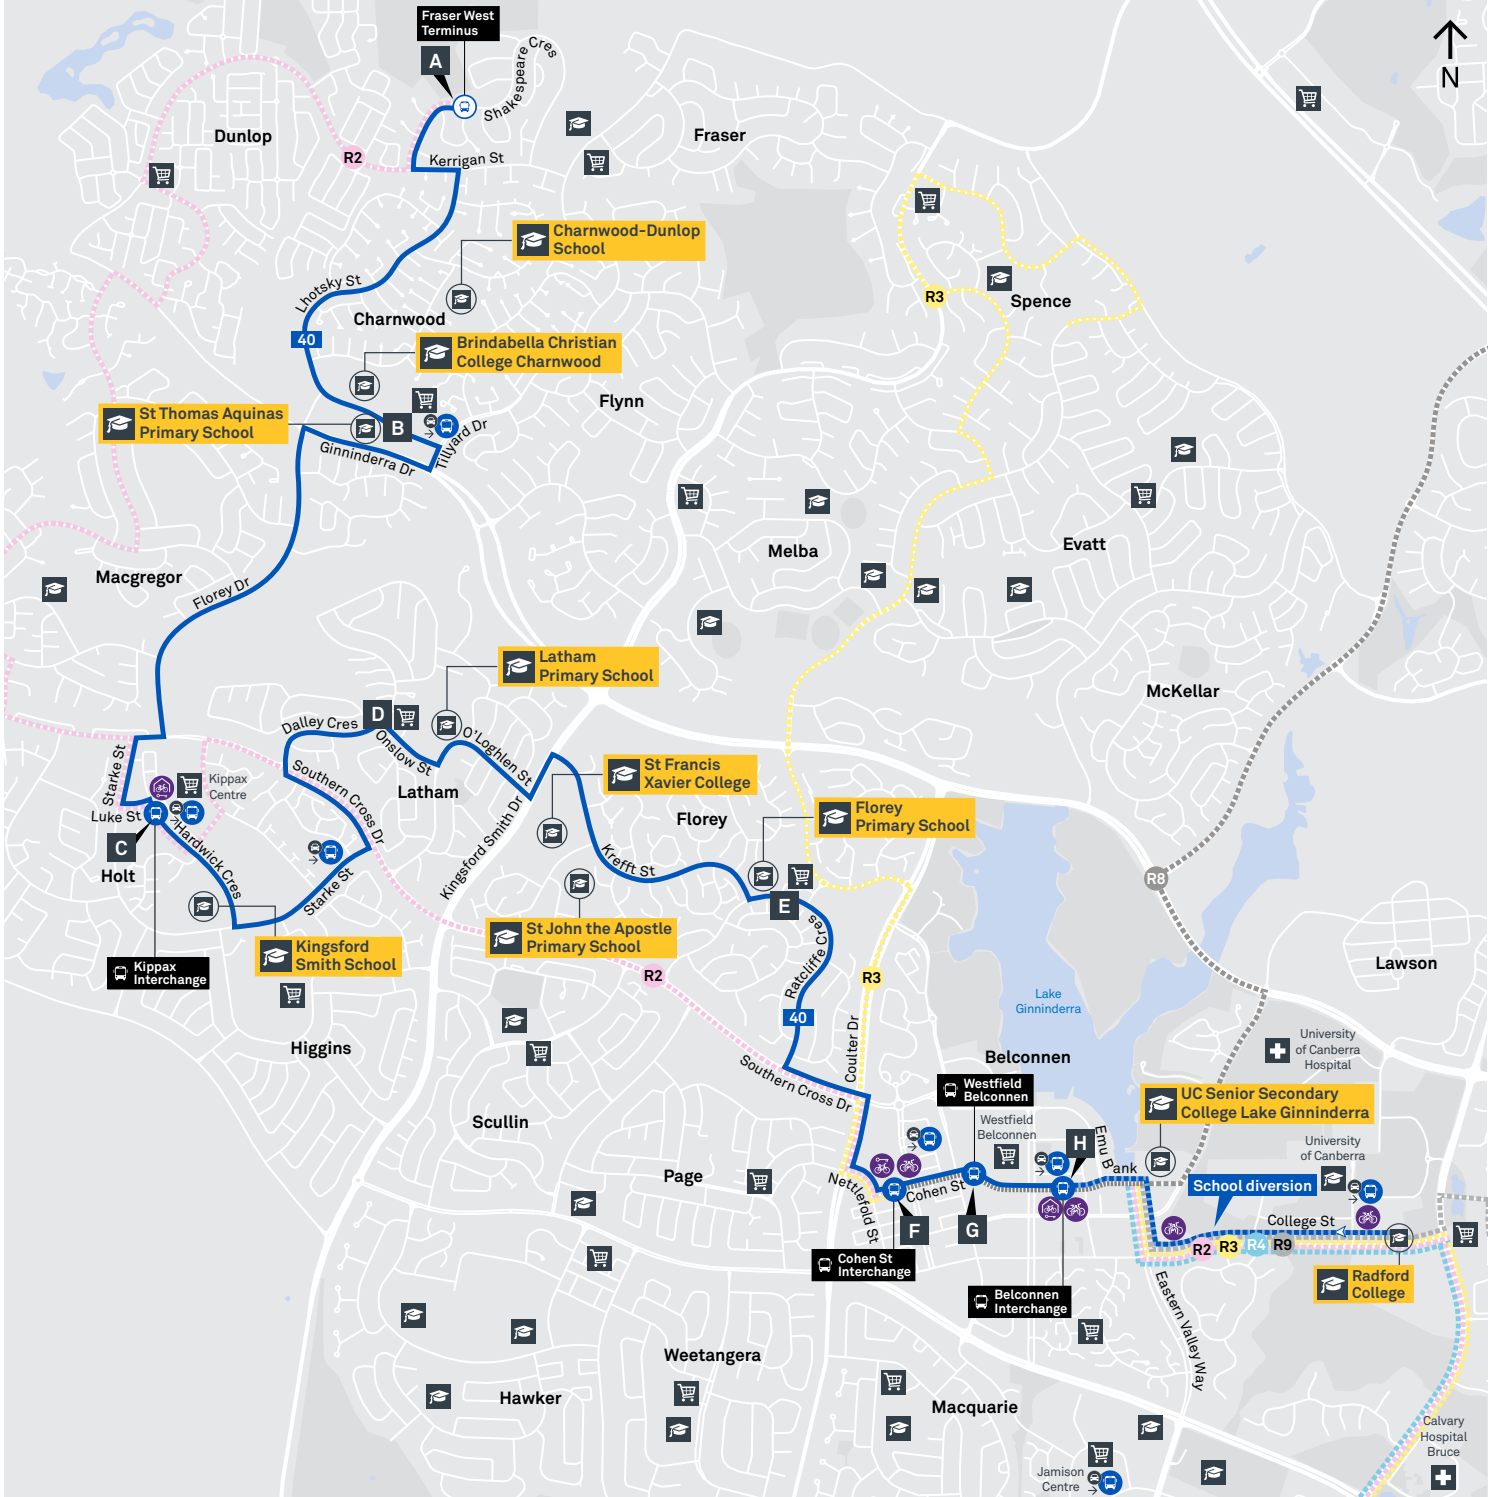

ROUTE MAP

- Bus route
- Bus station
- Mode interchange
- Educational institution
- Hospital
- Bicycle lockers
- Park and Ride
- R2 RAPID route
- Bus terminus
- 40 Route number
- Shopping centre
- Bicycle rails
- Bicycle cage

CANBERRA IS BETTER CONNECTED

transport.act.gov.au

ACT Government

Transport Canberra