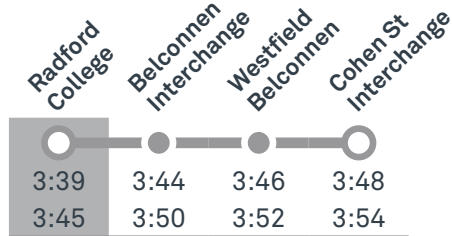

R9 To Belconnen

CANBERRA
IS BETTER
CONNECTED

transport.act.gov.au

TTC Transport
Canberra

TG19027