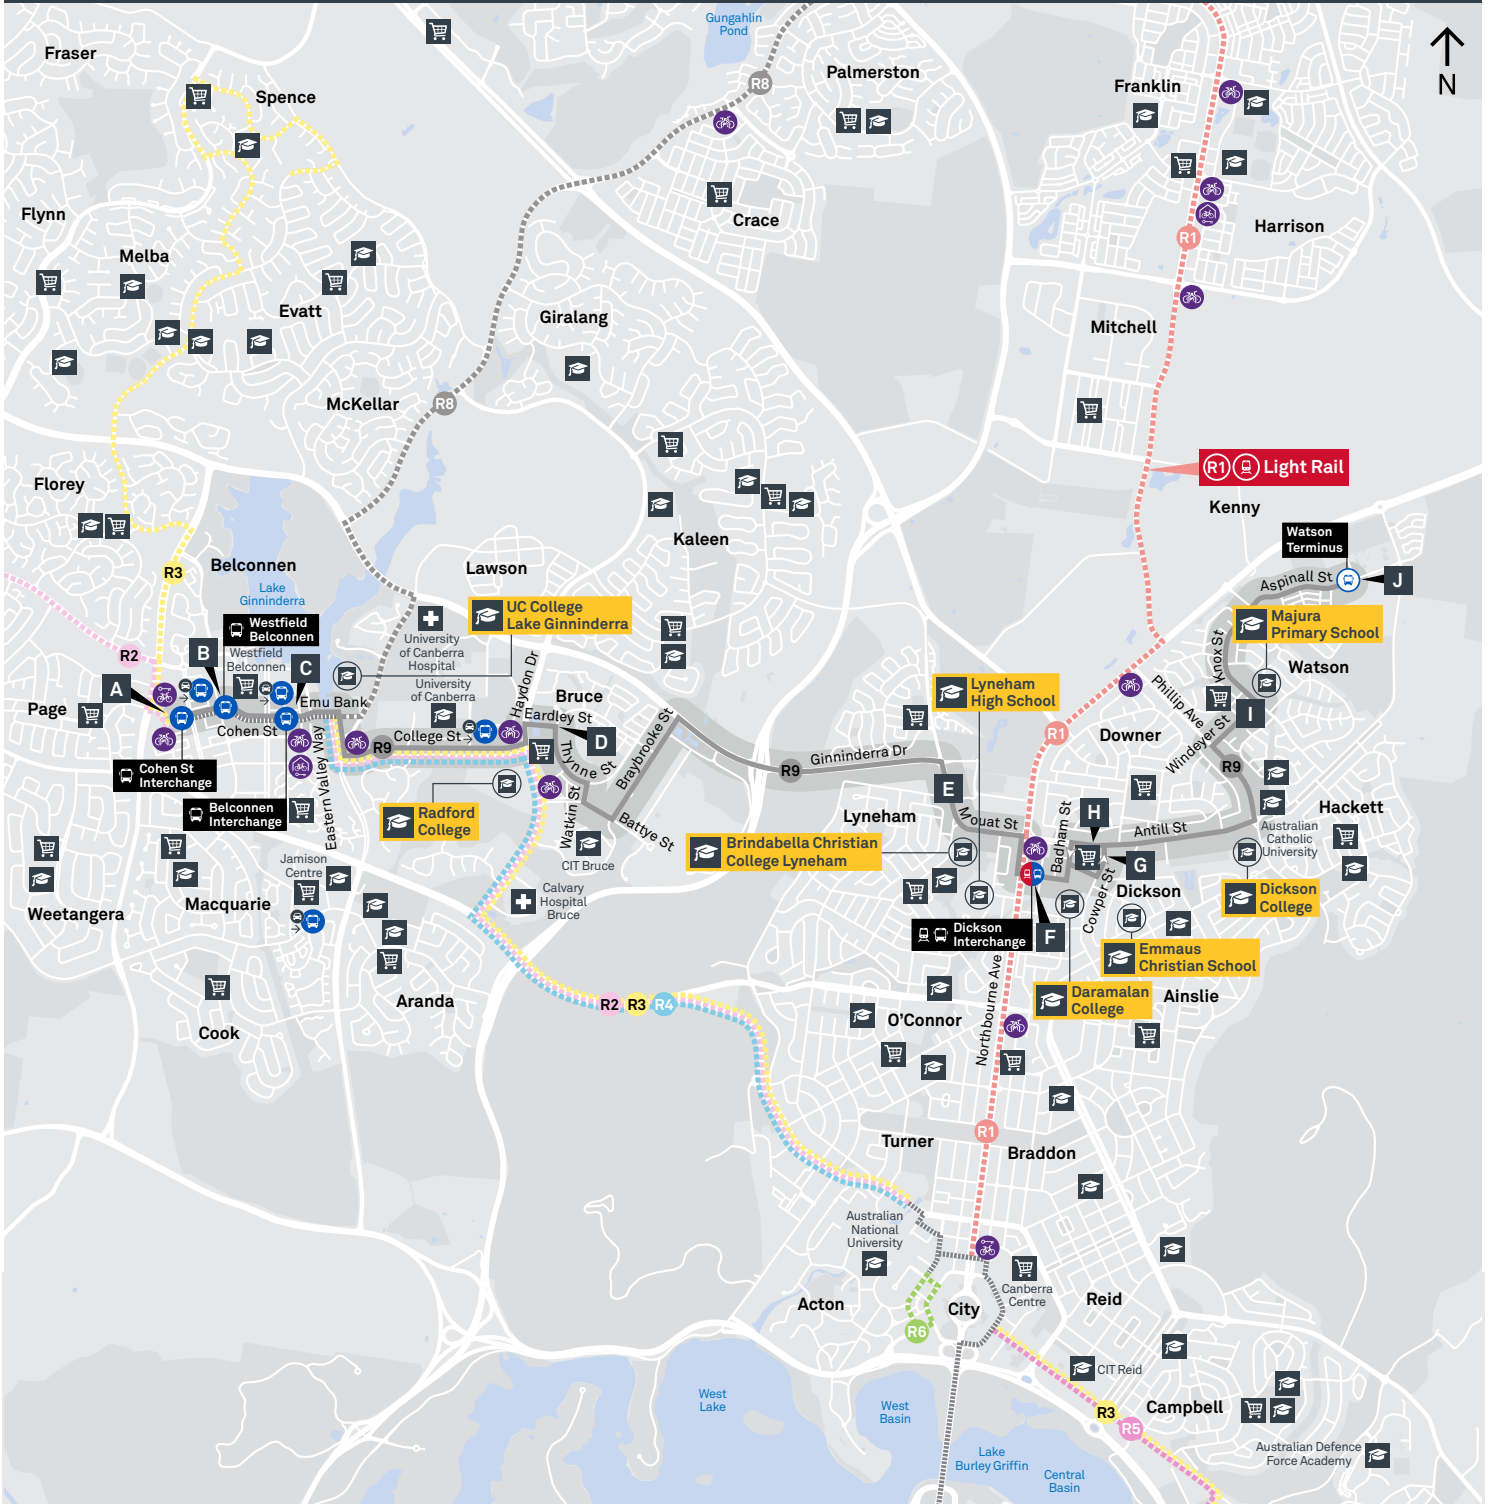

ROUTE MAP

- **RAPID** route
- **R2** Other **RAPID** route
- Bus station
- Bus terminus
- Mode interchange
- **R9** Route number
- Educational institution
- Shopping centre
- Hospital
- Bicycle locks
- Bicycle rails
- Bicycle cage
- Park and Ride

CANBERRA IS BETTER CONNECTED

transport.act.gov.au