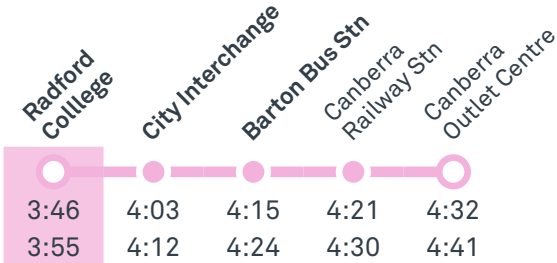

RADFORD COLLEGE

Plan your trip with the TC Journey planner! Visit transport.act.gov.au for details

Afternoon *RAPID* services

Other times available. Visit transport.act.gov.au

R2 To Fyshwick

R2 To Fraser