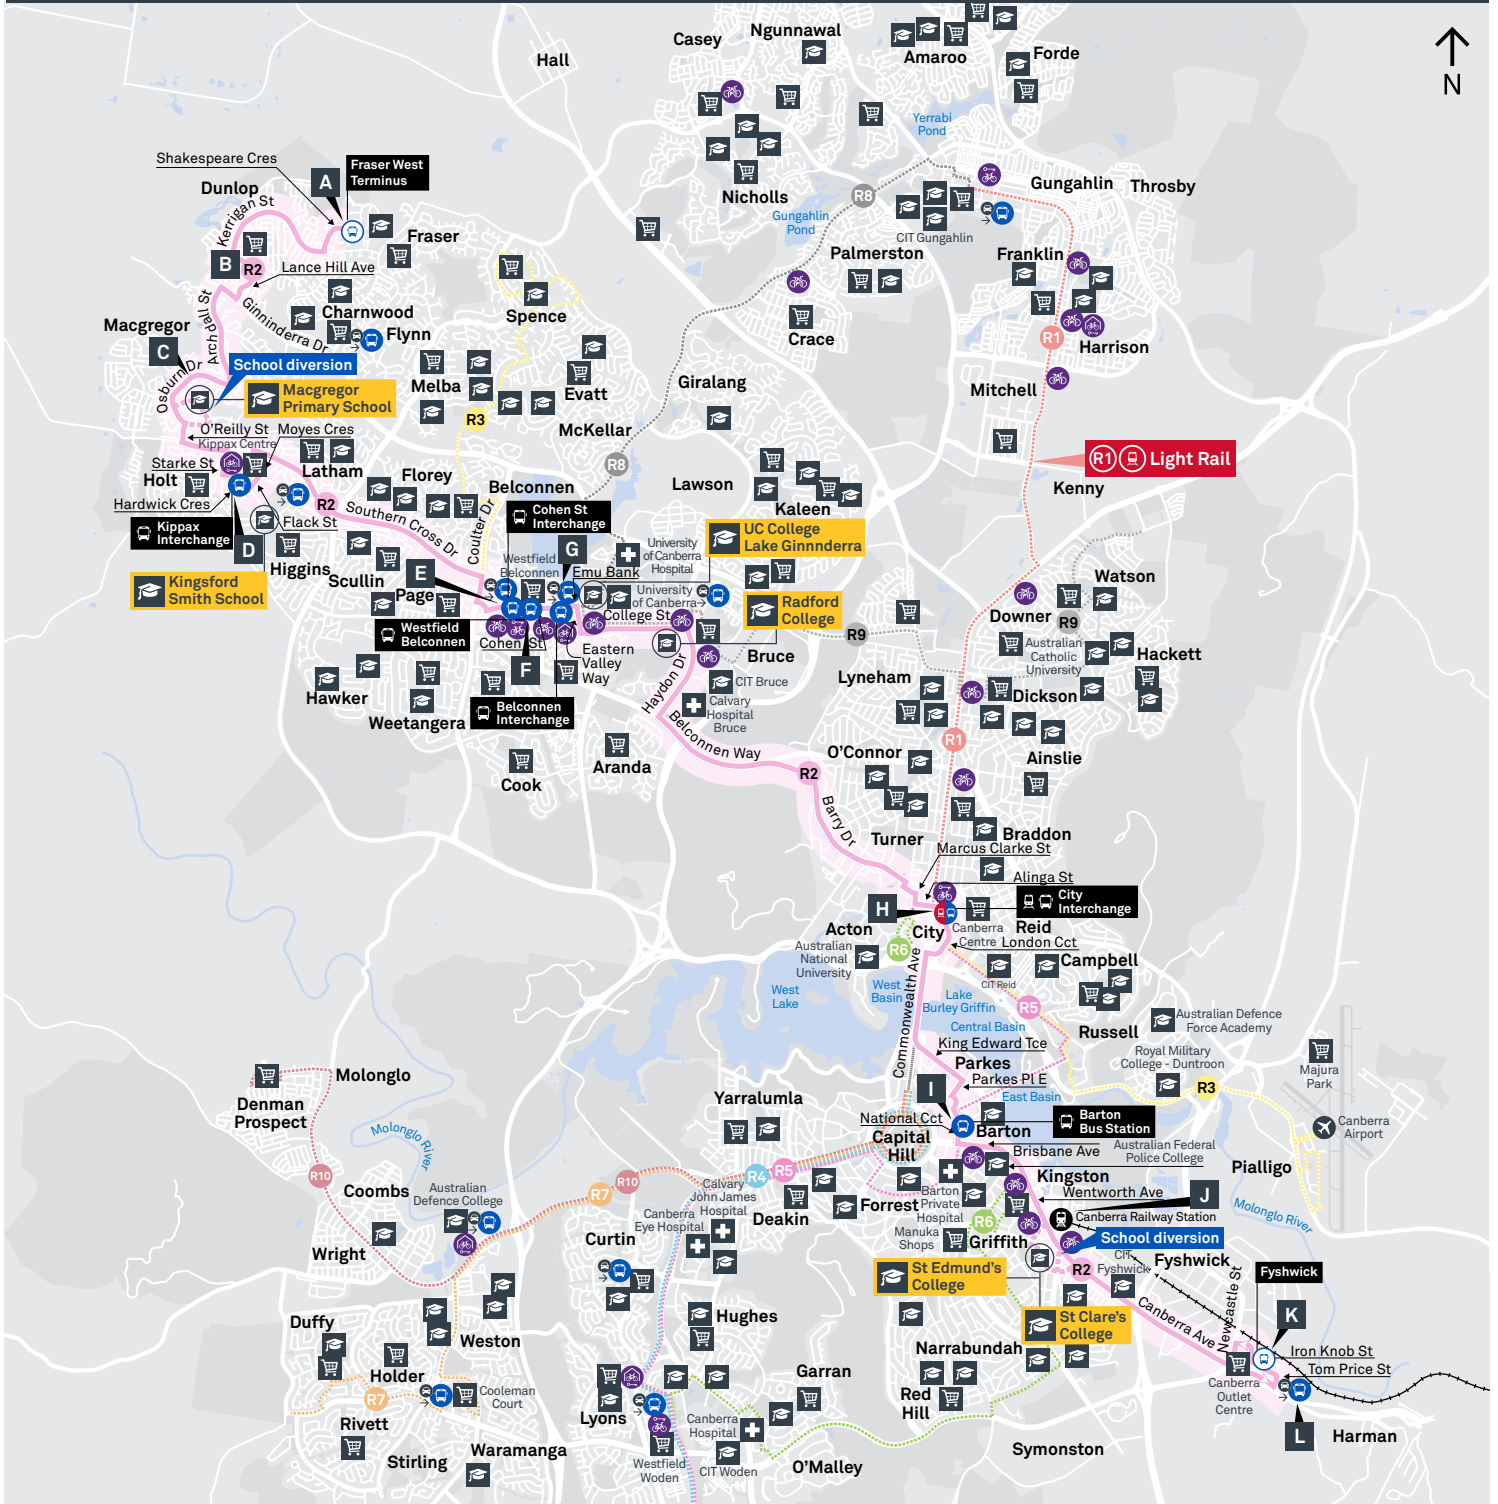

FRASER WEST TO FYSHWICK

via Belconnen and City

R2

ROUTE MAP

- RAPID route
- Bus station
- Mode interchange
- Educational institution
- Hospital
- Bicycle lockers
- Other RAPID route
- Bus terminus
- R2 Route number
- Shopping centre
- Bicycle rails
- Bicycle cage
- Park and Ride

CANBERRA IS BETTER CONNECTED

transport.act.gov.au

ACT Government

Transport Canberra