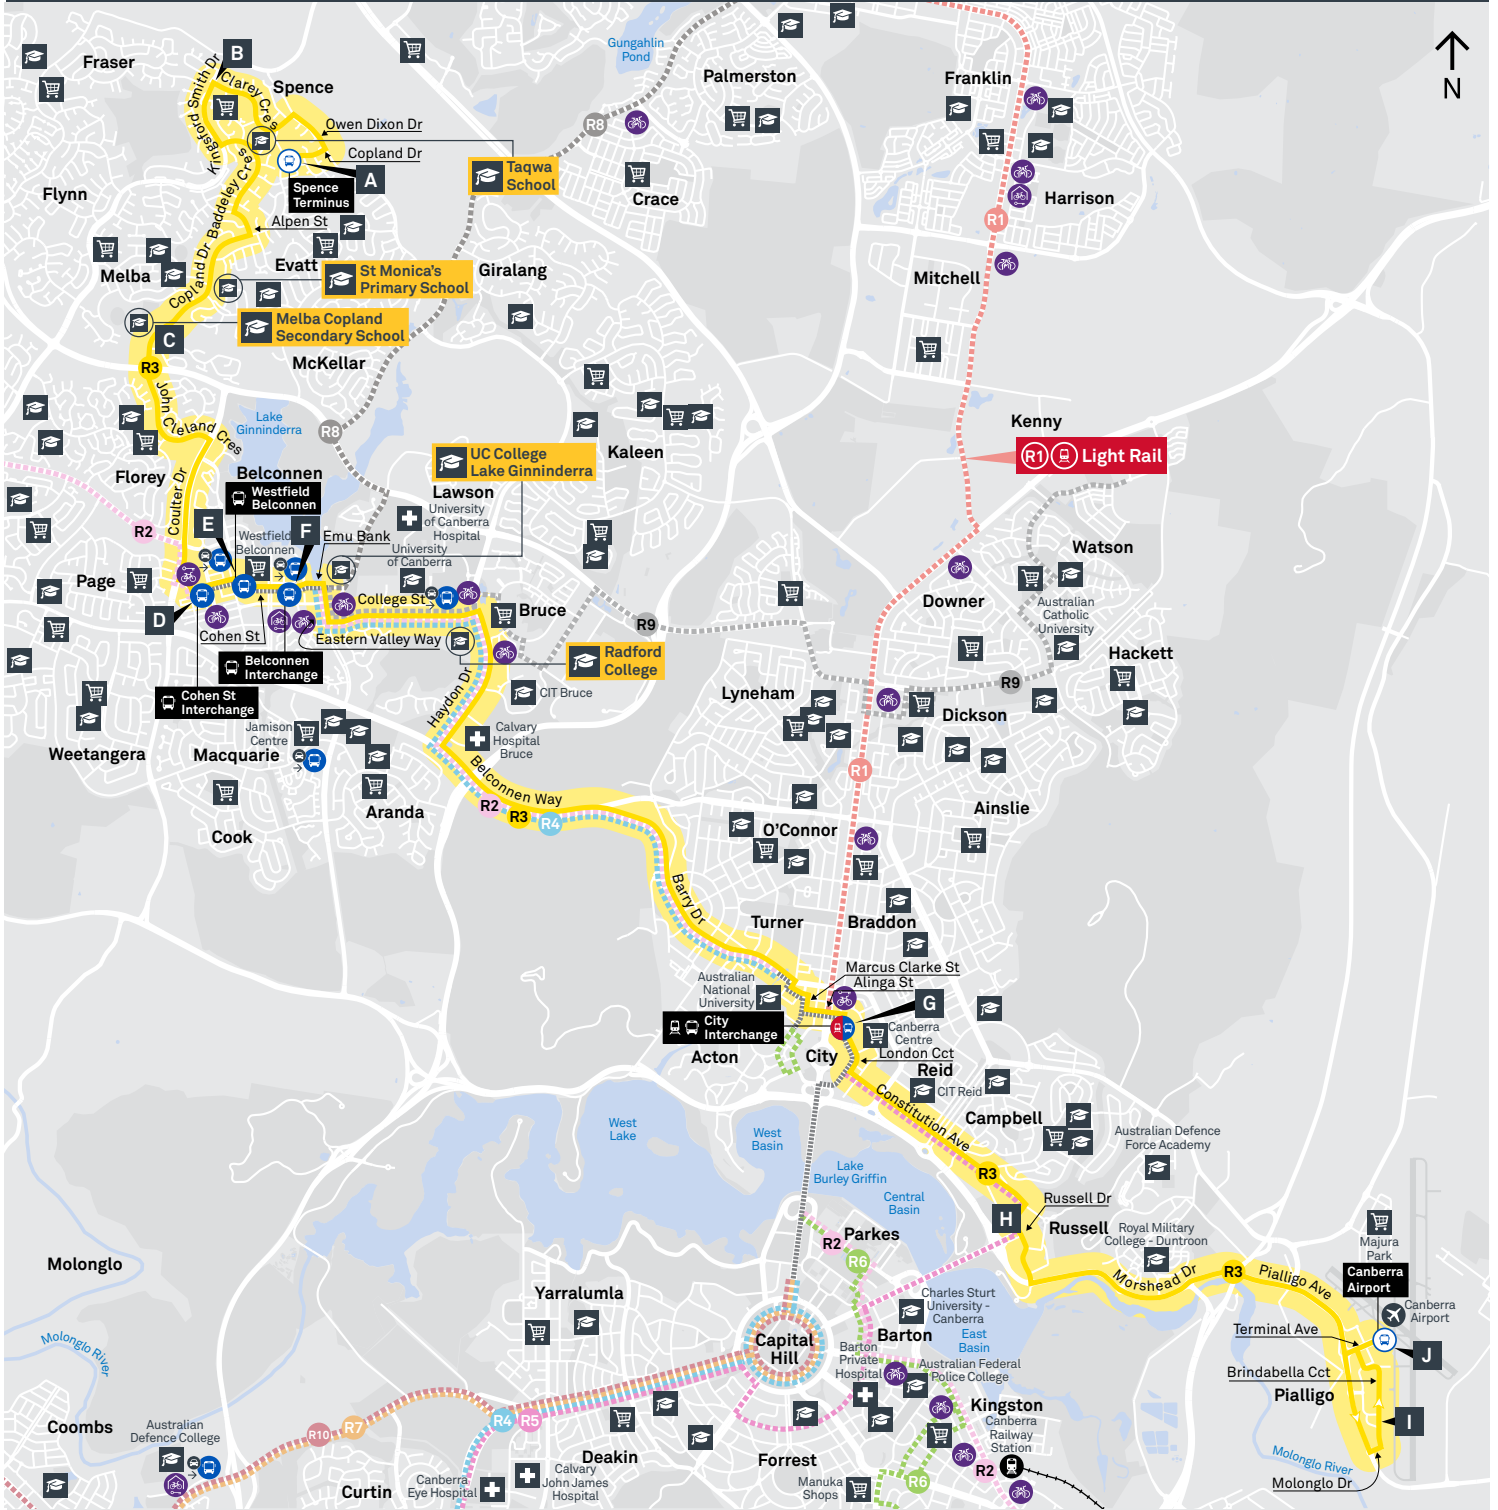

ROUTE MAP

- **RAPID** route
- **R2** Other **RAPID** route
- Bus station
- Bus terminus
- Mode interchange
- **R3** Route number
- Educational institution
- Shopping centre
- Hospital
- Bicycle lockers
- Bicycle rails
- Bicycle cage
- Park and Ride

**CANBERRA
IS BETTER
CONNECTED**

transport.act.gov.au

ACT
Government

**Transport
Canberra**