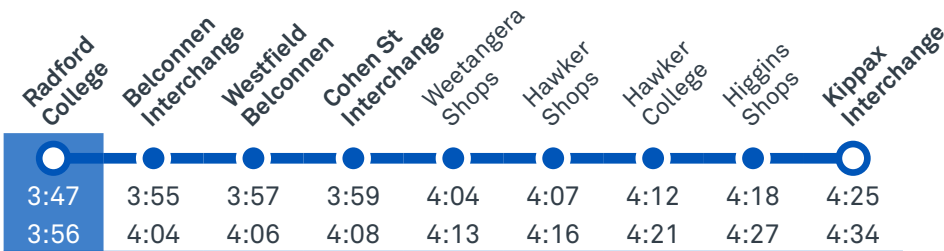

RADFORD COLLEGE

Plan your trip with the TC Journey planner! Visit transport.act.gov.au for details

43 To Spence

44 To Kippax

45 To Kippax

Afternoon school services

1056 To Palmerston

TG19027