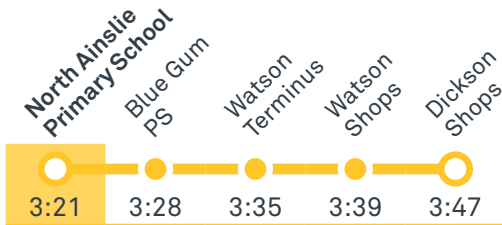

transport.act.gov.au

ACT
Government

Transport
Canberra

TG19027

NORTH AINSLIE PRIMARY SCHOOL

Plan your trip with the TC Journey planner! Visit transport.act.gov.au for details

Afternoon school services

1035 To Dickson

CANBERRA
IS BETTER
CONNECTED

transport.act.gov.au

TTC Transport
Canberra

TG19027

SCHOOL ROUTE 1035 (AM & PM)