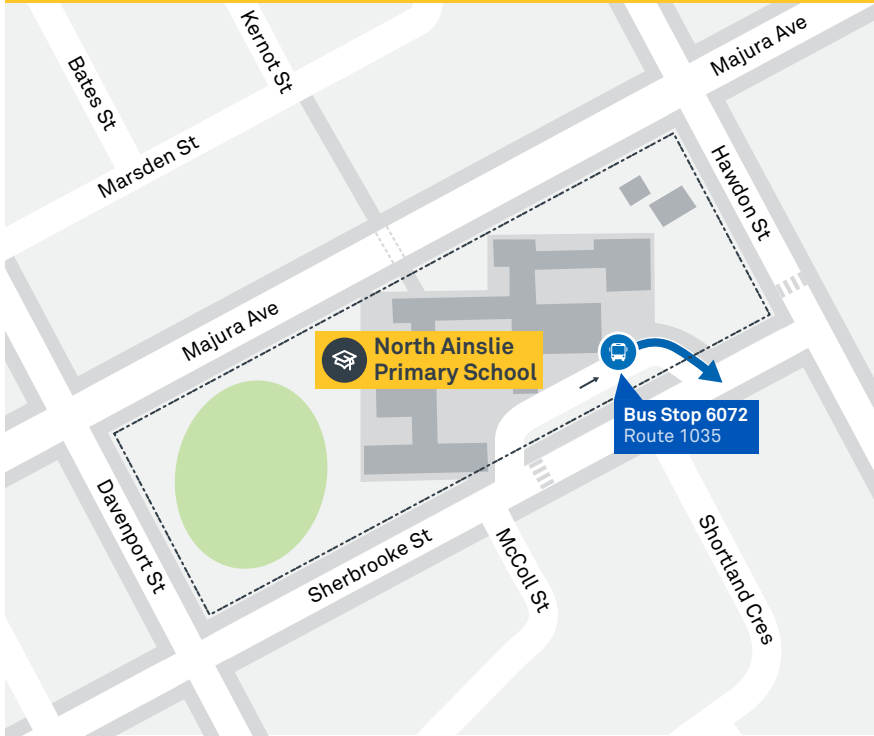

NORTH AINSLIE PRIMARY SCHOOL

Plan your trip with the TC Journey planner! Visit transport.act.gov.au for details

Local area map

School start

🕒 9:00 am

School finish

🕒 3:00 pm

Bus stop location

1035

School route number

Walking route

Local area map provides indicative walking paths only. This map is designed to represent local public transport options in the area and is not to scale

Summary of bus services

| Route | AM | PM | Suburbs/Areas Served | Other information |
|-------------|----|----|---|-------------------|
| 1035 | ✓ | ✓ | Dickson, Downer, Watson, Hackett, Ainslie | |

TG19027

CANBERRA
IS BETTER
CONNECTED

CANBERRA
IS BETTER
CONNECTED

transport.act.gov.au

TTC Transport
Canberra

TG19027

SCHOOL ROUTE 1035 (AM & PM)