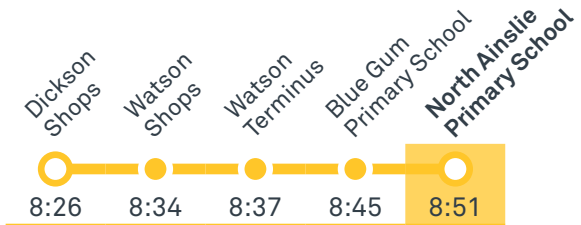

transport.act.gov.au

TTC Transport
Canberra

NORTH AINSLIE PRIMARY SCHOOL

Plan your trip with the TC Journey planner! Visit transport.act.gov.au for details

Morning school services

1035 From Dickson

CANBERRA
IS BETTER
CONNECTED