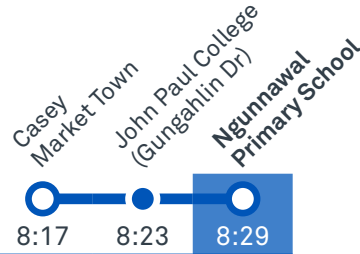

Route	AM	PM	Suburbs/Areas Served	Other information
27	✓	✓	Gungahlin Place, Moncrieff, Ngunnawal, Casey	
28	✓	✓	Gungahlin Place, Amaroo, Ngunnawal, Casey	

TG19027

CANBERRA
IS BETTER
CONNECTED

transport.act.gov.au

TTC Transport
Canberra

NGUNNAWAL PRIMARY SCHOOL

Plan your trip with the TC Journey planner! Visit transport.act.gov.au for details

Morning regular services

Other times available. Visit transport.act.gov.au

27 From Gungahlin

27 From Casey

28 From Gungahlin

28 From Casey

CANBERRA
IS BETTER
CONNECTED

transport.act.gov.au

TTC Transport
Canberra

TG19027

NGUNNAWAL PRIMARY SCHOOL

Plan your trip with the TC Journey planner! Visit transport.act.gov.au for details

Afternoon regular services

Other times available. Visit transport.act.gov.au

27 To Casey

Ngunnawal Primary School
John Paul College (Gungahlin Dr)
Casey Market Town