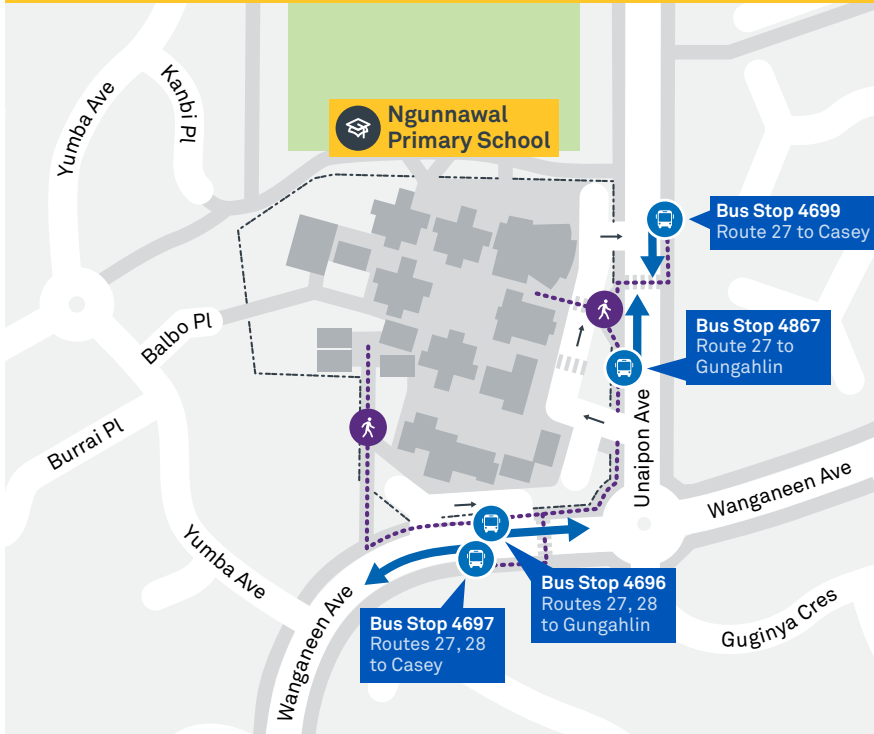

NGUNNAWAL PRIMARY SCHOOL

Plan your trip with the TC Journey planner! Visit transport.act.gov.au for details

Local area map

School start

🕒 8:50 am

School finish

🕒 3:00 pm

Bus stop location

27

Regular route number

Walking route

Local area map provides indicative walking paths only. This map is designed to represent local public transport options in the area and is not to scale

Summary of bus services

Route	AM	PM	Suburbs/Areas Served	Other information
27	✓	✓	Gungahlin Place, Moncrieff, Ngunnawal, Casey	
28	✓	✓	Gungahlin Place, Amaroo, Ngunnawal, Casey	

TG19027

CANBERRA
IS BETTER
CONNECTED

transport.act.gov.au

TTC Transport
Canberra