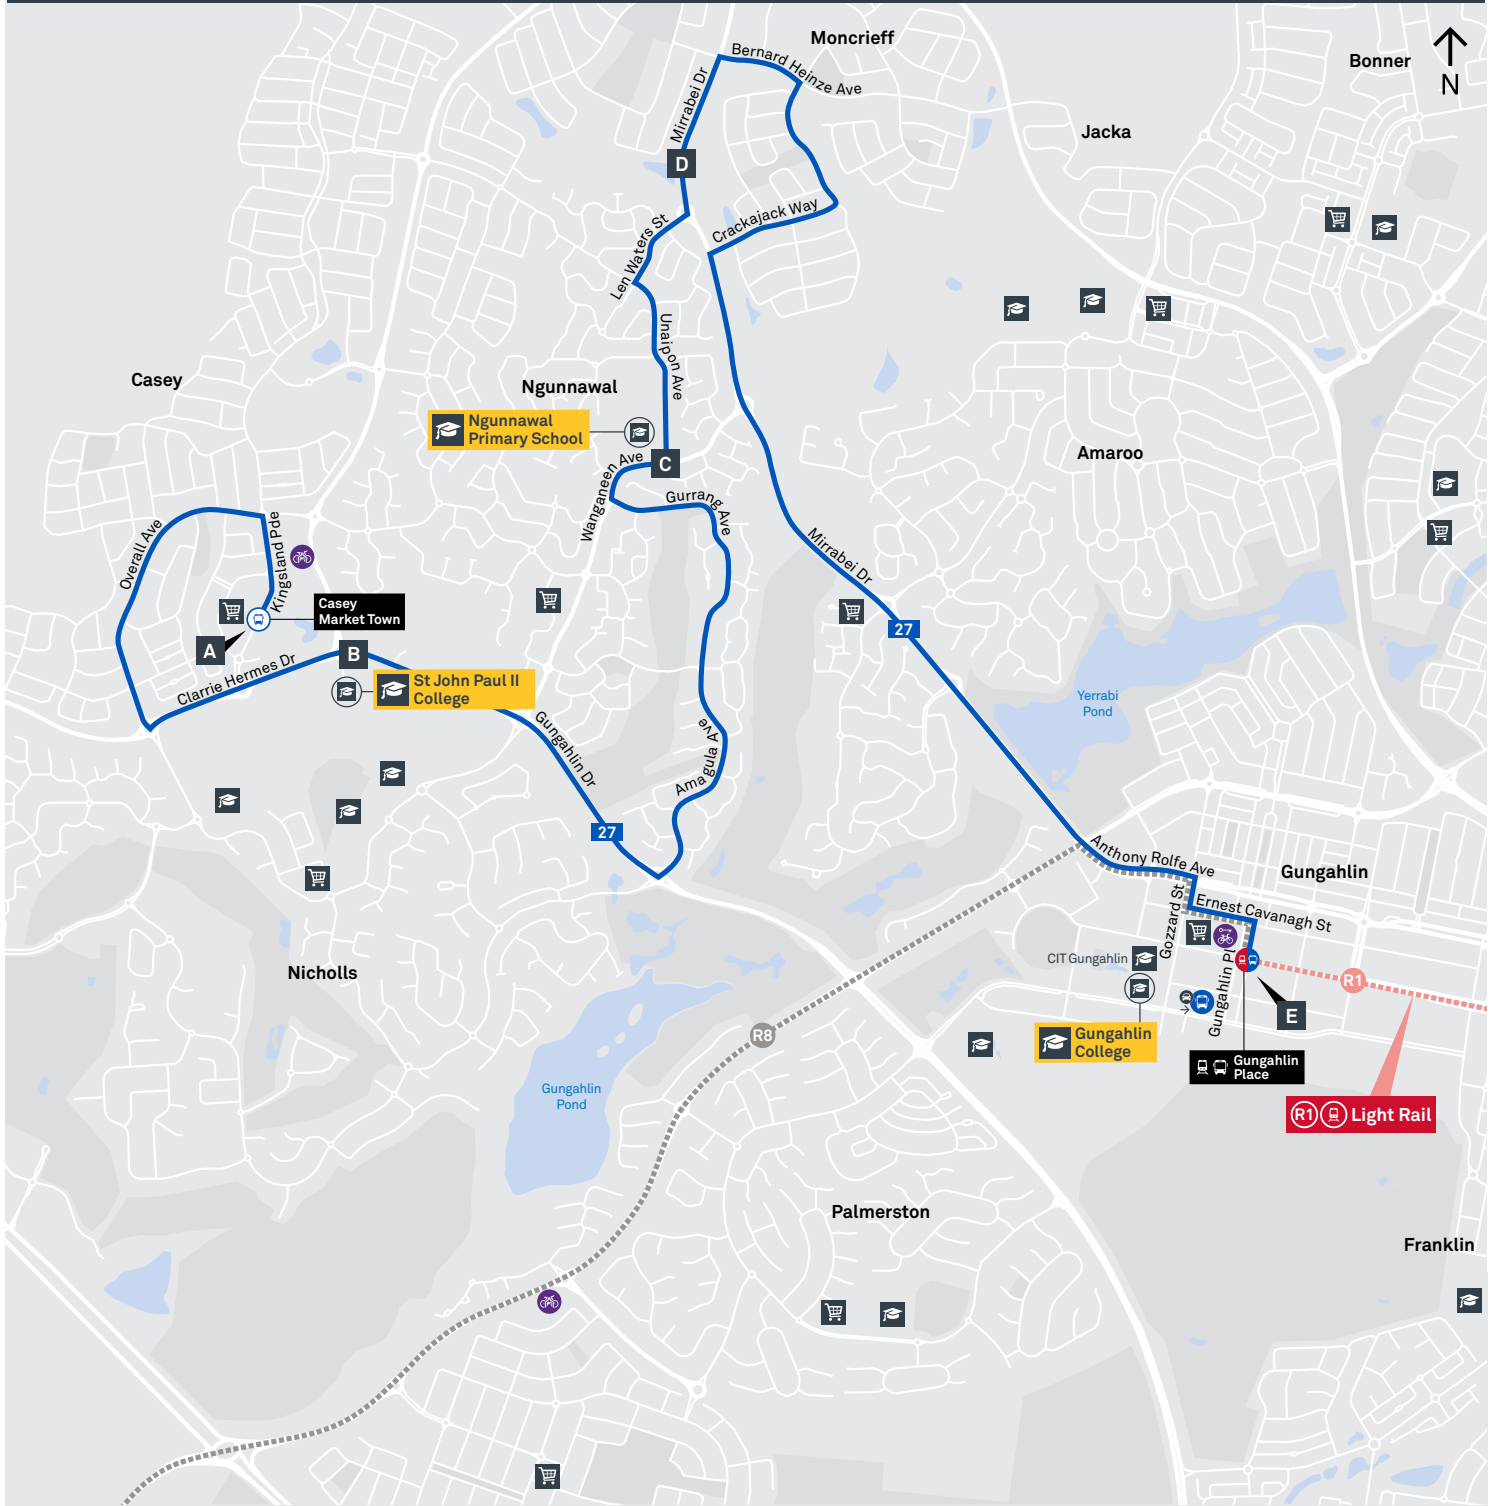

Route	AM	PM	Suburbs/Areas Served	Other information
27	✓	✓	Gungahlin Place, Moncrieff, Ngunnawal, Casey	
28	✓	✓	Gungahlin Place, Amaroo, Ngunnawal, Casey	

TG19027

CANBERRA
IS BETTER
CONNECTED

transport.act.gov.au

27 To Gungahlin

Ngunnawal Primary School
Mirrabai/Len Waters
Gungahlin Place Platform 3
Gungahlin/Valley

28 To Casey

Ngunnawal Primary School
Casey Market Town

28 To Gungahlin

Ngunnawal Primary School
Paul Coe Cres Shops
Gungahlin Place Platform 3
Gungahlin/Valley

CANBERRA IS BETTER CONNECTED

transport.act.gov.au

TTC Transport Canberra

TG19027

CASEY TO GUNGAHLIN via Ngunnawal and Moncrieff

27

ROUTE MAP

- Bus route
- Bus station
- Mode interchange
- Educational institution
- Hospital
- Bicycle lockers
- Park and Ride
- RAPID route
- Bus terminus
- Route number
- Shopping centre
- Bicycle rails
- Bicycle cage

CANBERRA
IS BETTER
CONNECTED

transport.act.gov.au

ACT
Government

Transport
Canberra

CASEY TO GUNGAHLIN via Ngunnawal

28

ROUTE MAP

- Bus route
- Bus station
- Mode interchange
- Educational institution
- Hospital
- Bicycle lockers
- Park and Ride
- RAPID route
- Bus terminus
- Route number
- Shopping centre
- Bicycle rails
- Bicycle cage