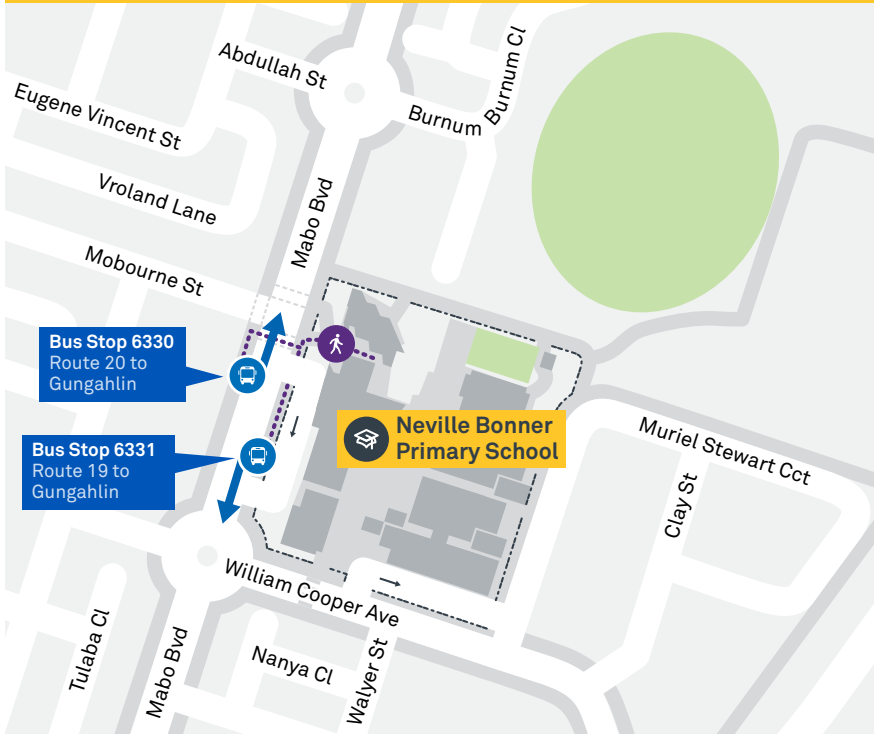

## Local area map

School start

🕒 9:00 am

School finish

🕒 3:00 pm

Bus stop location

19

Regular route number

## Summary of bus services

Route	AM	PM	Suburbs/Areas Served	Other information
19	✓	✓	Gungahlin Place, Forde, Bonner, Amaroo	
20	✓	✓	Gungahlin Place, Amaroo, Bonner, Forde	

CANBERRA  
IS BETTER  
CONNECTED

# BONNER LOOP via Forde and Amaroo

19

20

## ROUTE MAP

- Bus route
- Bus station
- Mode interchange
- Educational institution
- Hospital
- Bicycle lockers
- Park and Ride
- RAPID** route
- Bus terminus
- 19** Route number
- Shopping centre
- Bicycle rails
- Bicycle cage