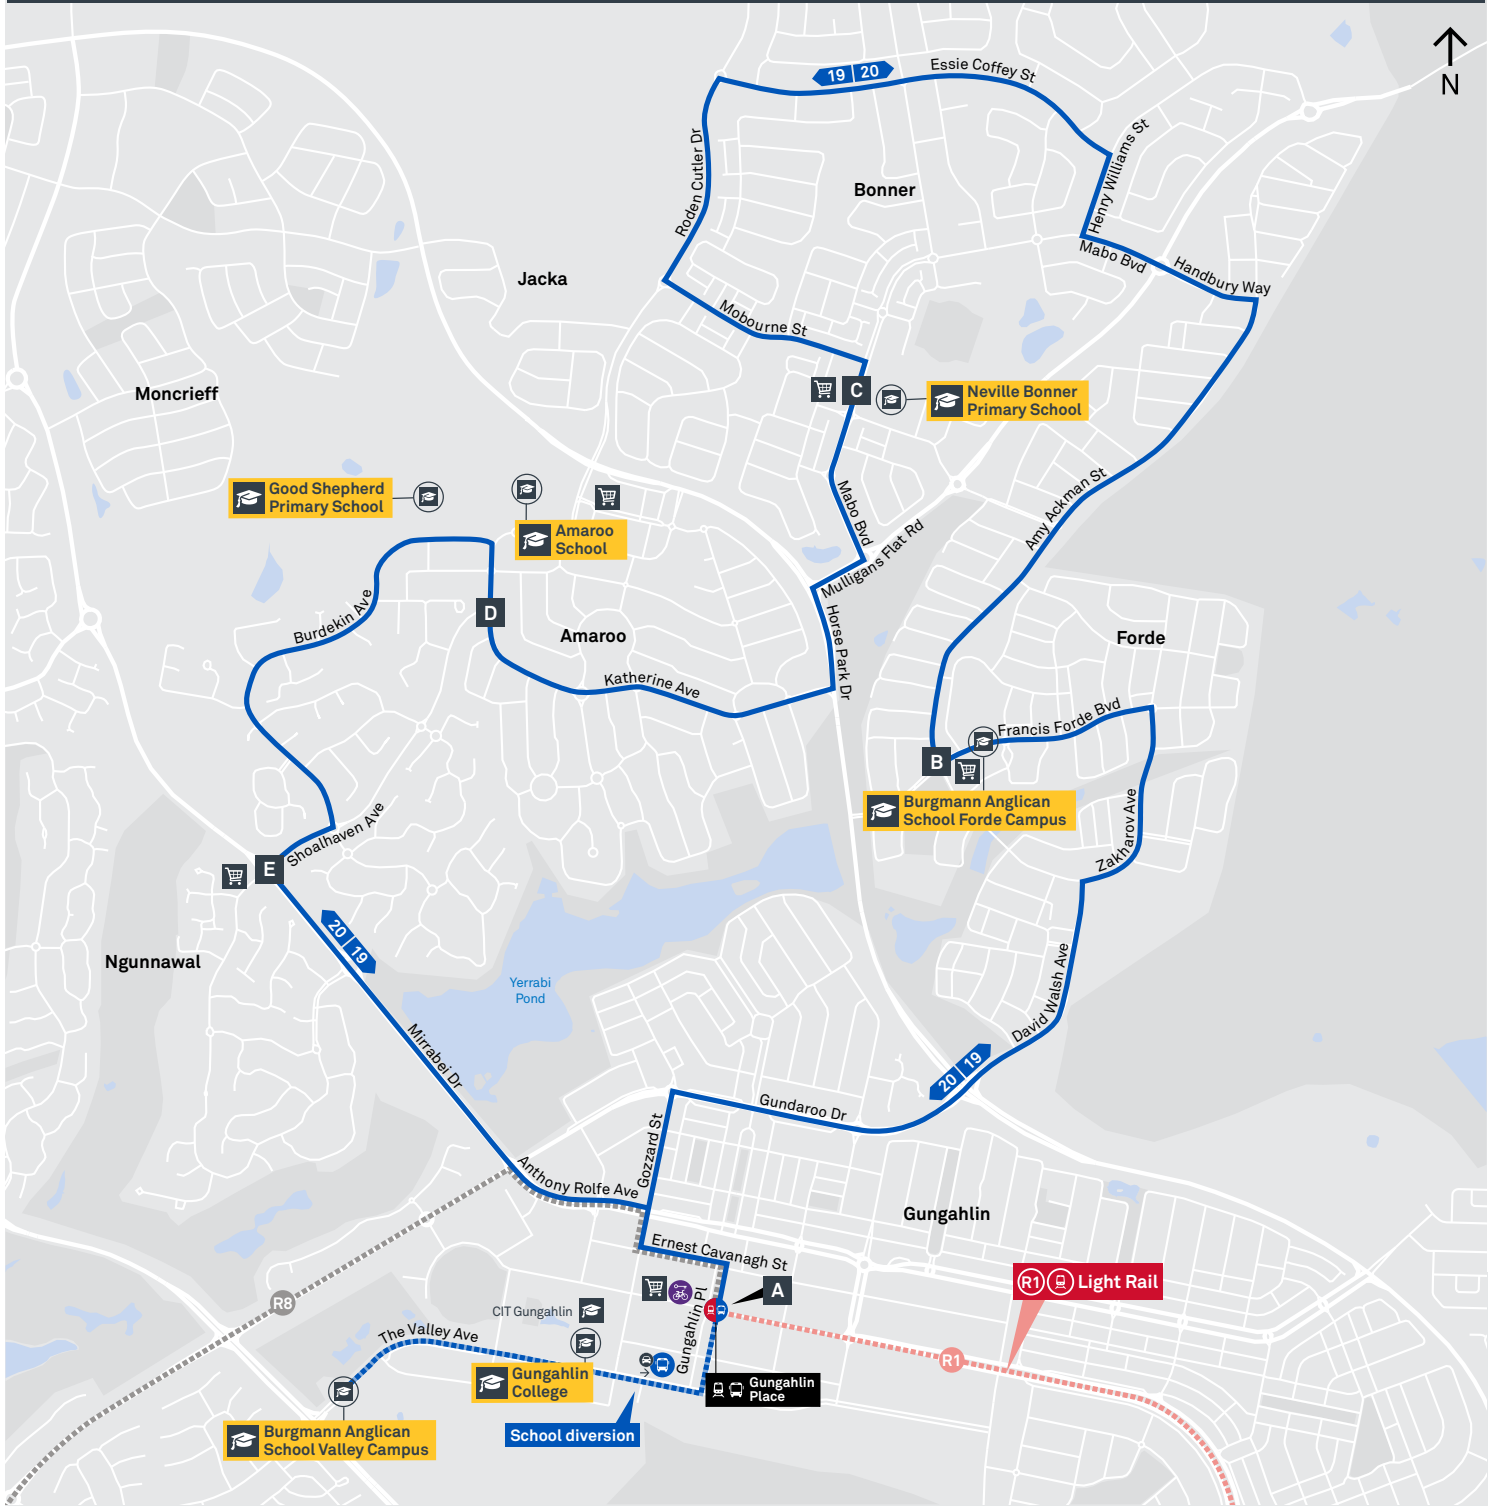

## Local area map

School start

🕒 9:00 am

School finish

🕒 3:00 pm

Bus stop location

19

Regular route number

**TTC** Transport Canberra

TG19027

# BONNER LOOP via Forde and Amaroo

19

20

## ROUTE MAP

- Bus route
- Bus station
- Mode interchange
- Educational institution
- Hospital
- Bicycle lockers
- Park and Ride
- RAPID** route
- Bus terminus
- 19** Route number
- Shopping centre
- Bicycle rails
- Bicycle cage