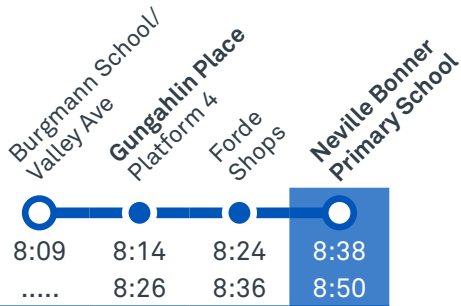

## Morning regular services

Other times available. Visit [transport.act.gov.au](http://transport.act.gov.au)

**19**

From Gungahlin

**20**

From Gungahlin

CANBERRA  
IS BETTER  
CONNECTED

[transport.act.gov.au](http://transport.act.gov.au)