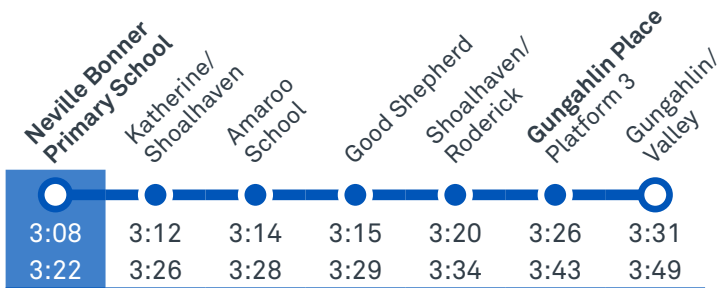

## Afternoon regular services

Other times available. Visit [transport.act.gov.au](http://transport.act.gov.au)

**19**

To Gungahlin

**20**

To Gungahlin

CANBERRA IS BETTER CONNECTED

[transport.act.gov.au](http://transport.act.gov.au)