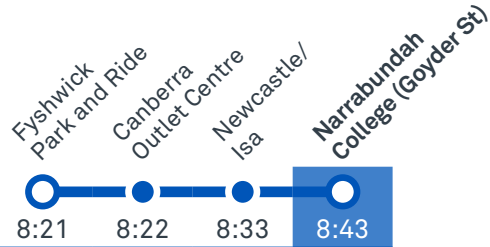

56

Regular route number

R6

RAPID route number

Walking route

Local area map provides indicative walking paths only. This map is designed to represent local public transport options in the area and is not to scale

TG19027

CANBERRA
IS BETTER
CONNECTED

transport.act.gov.au

TTC Transport
Canberra

NARRABUNDAH COLLEGE

Plan your trip with the TC Journey planner! Visit transport.act.gov.au for details

Morning regular services

Other times available. Visit transport.act.gov.au

56 From City

56 From Fyshwick

Morning *RAPID* services

Other times available. Visit transport.act.gov.au

R6 From Woden

R6 From City West

CANBERRA IS BETTER CONNECTED

56 To Fyshwick

56 To City

Afternoon *RAPID* services

Other times available. Visit transport.act.gov.au

R6 To City West

R6 To Woden

CANBERRA
IS BETTER
CONNECTED

transport.act.gov.au