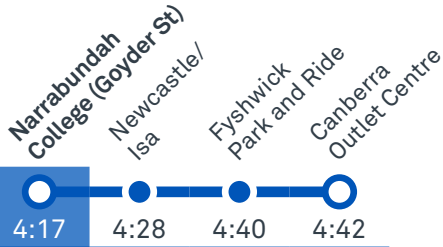

Other times available. Visit transport.act.gov.au

56 From City

56 From Fyshwick

Morning *RAPID* services

Other times available. Visit transport.act.gov.au

R6 From Woden

R6 From City West

CANBERRA IS BETTER CONNECTED

transport.act.gov.au

TTC Transport Canberra

TG19027

NARRABUNDAH COLLEGE

Plan your trip with the TC Journey planner! Visit transport.act.gov.au for details

Afternoon regular services

Other times available. Visit transport.act.gov.au

56 To Fyshwick

56 To City

Afternoon *RAPID* services

Other times available. Visit transport.act.gov.au

R6 To City West

R6 To Woden

CANBERRA
IS BETTER
CONNECTED

transport.act.gov.au

TTC Transport
Canberra

TG19027

FYSHWICK TO CITY

via Red Hill and Kingston

ROUTE MAP

- Bus route
- Bus station
- Mode interchange
- Educational institution
- Hospital
- Bicycle lockers
- Park and Ride
- R2 RAPID route
- Bus terminus
- 56 Route number
- Shopping centre
- Bicycle rails
- Bicycle cage