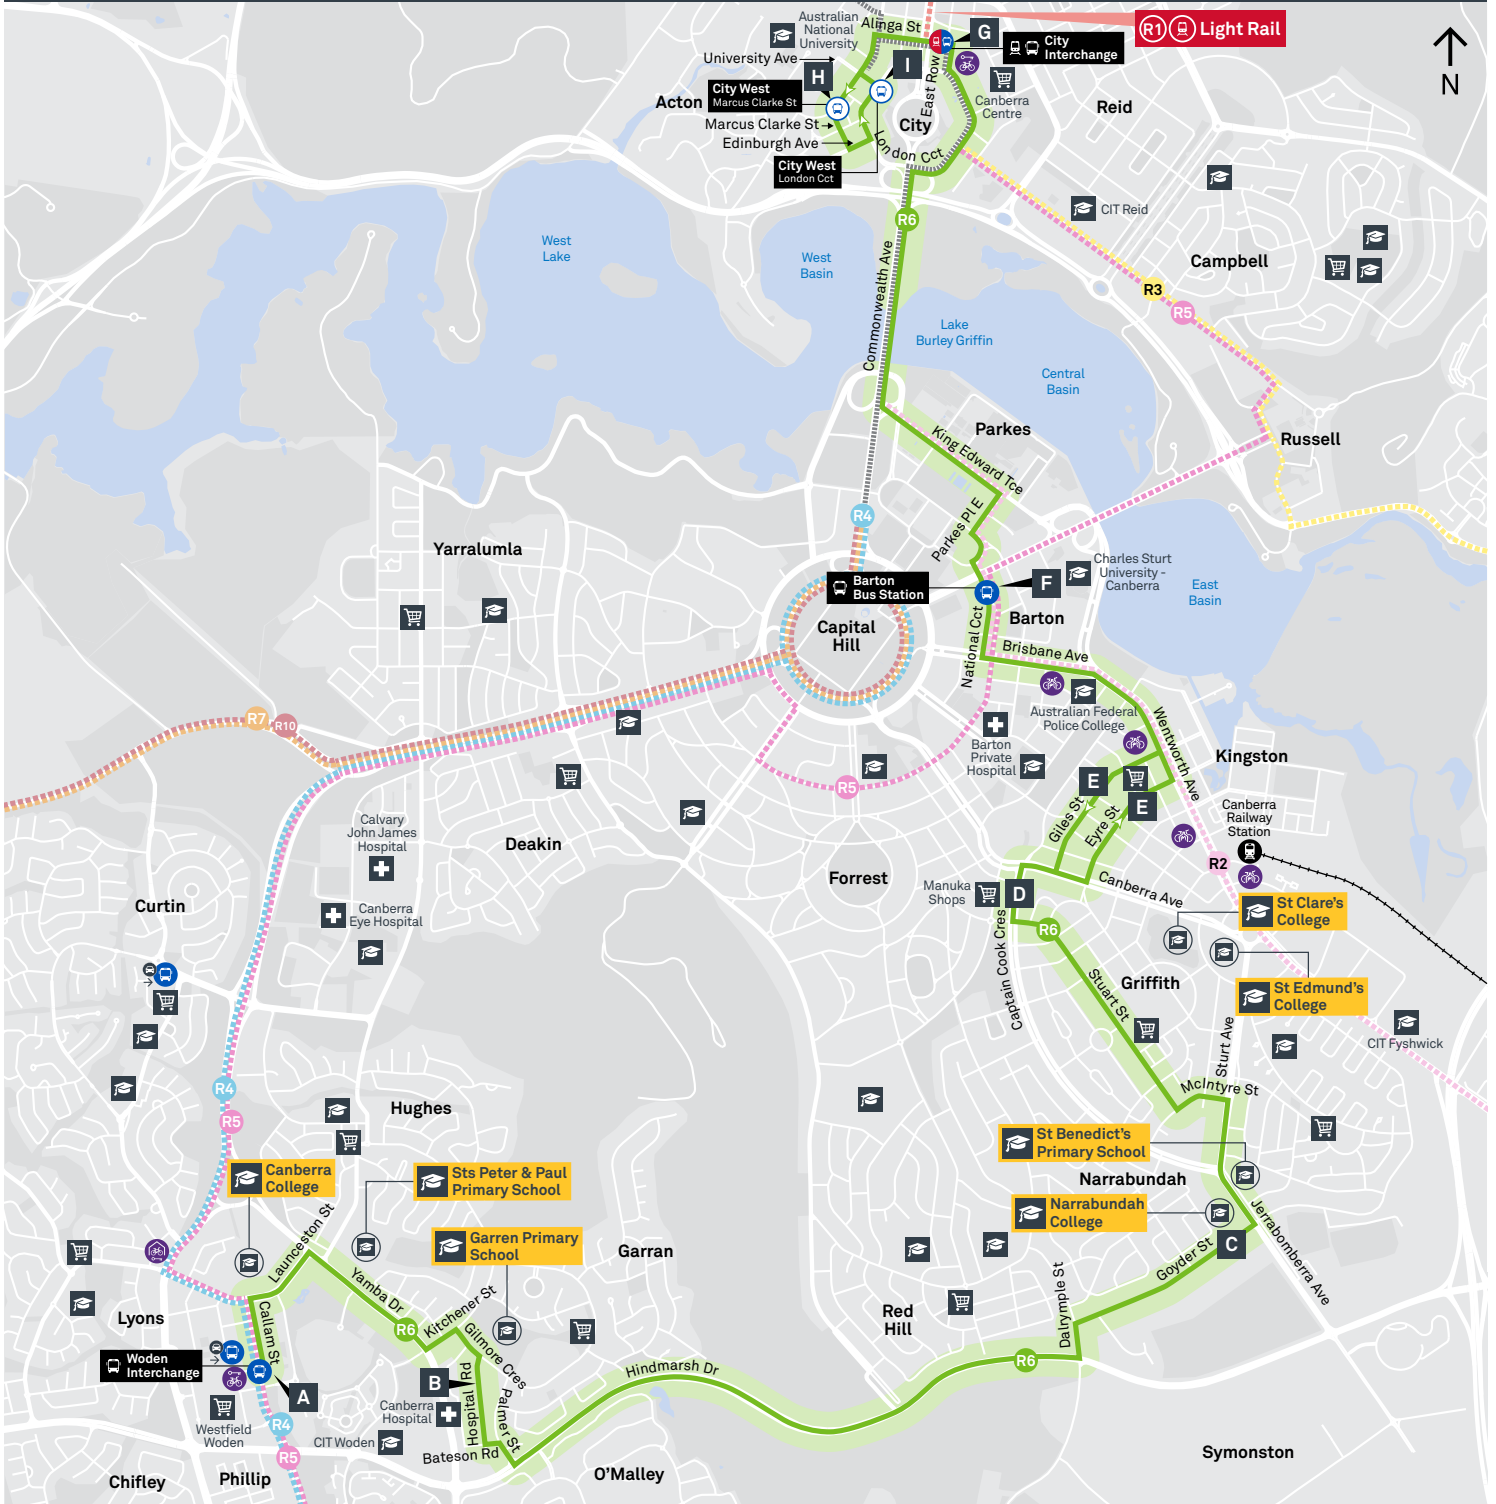

Summary of bus services

Route	AM	PM	Suburbs/Areas Served	Other information
R6	✓	✓	City West, City Interchange, Parkes, Barton, Kingston, Griffith, Narrabundah, Garran, Woden	
56	✓	✓	City Interchange, Russell, Barton, Kingston, Griffith, Manuka, Red Hill, Narrabundah, Fyshwick	

Other times available. Visit transport.act.gov.au

56 From City

56 From Fyshwick

Morning *RAPID* services

Other times available. Visit transport.act.gov.au

R6 From Woden

R6 From City West

CANBERRA IS BETTER CONNECTED

TTC Transport
Canberra

TG19027

FYSHWICK TO CITY

via Red Hill and Kingston

ROUTE MAP

- Bus route
- Bus station
- Mode interchange
- Educational institution
- Hospital
- Bicycle lockers
- Park and Ride
- R2 RAPID route
- Bus terminus
- 56 Route number
- Shopping centre
- Bicycle rails
- Bicycle cage

CANBERRA IS BETTER CONNECTED

transport.act.gov.au

ACT
Government

Transport Canberra

WODEN TO CITY WEST via Kingston

R6

ROUTE MAP

- **RAPID** route
- **R2** Other **RAPID** route
- Bus station
- Bus terminus
- Mode interchange
- Route number
- Educational institution
- Shopping centre
- Hospital
- Bicycle lockers
- Bicycle rails
- Bicycle cage
- Park and Ride