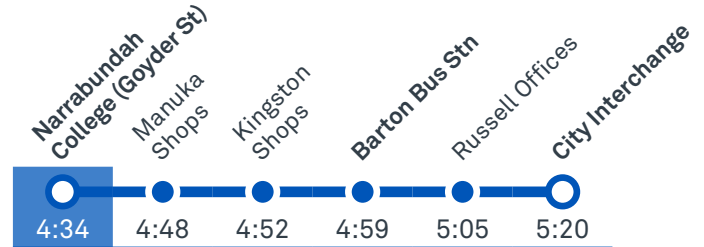

Other times available. Visit transport.act.gov.au

56 From City

56 From Fyshwick

Morning *RAPID* services

Other times available. Visit transport.act.gov.au

R6 From Woden

R6 From City West

CANBERRA IS BETTER CONNECTED

transport.act.gov.au

TTC Transport Canberra

TG19027

NARRABUNDAH COLLEGE

Plan your trip with the TC Journey planner! Visit transport.act.gov.au for details

Afternoon regular services

Other times available. Visit transport.act.gov.au

56 To Fyshwick

56 To City

Afternoon *RAPID* services

Other times available. Visit transport.act.gov.au

R6 To City West

R6 To Woden

CANBERRA
IS BETTER
CONNECTED

transport.act.gov.au

TTC Transport
Canberra

TG19027

FYSHWICK TO CITY

via Red Hill and Kingston

ROUTE MAP

- Bus route
- Bus station
- Mode interchange
- Educational institution
- Hospital
- Bicycle lockers
- Park and Ride
- R2 RAPID route
- Bus terminus
- 56 Route number
- Shopping centre
- Bicycle rails
- Bicycle cage