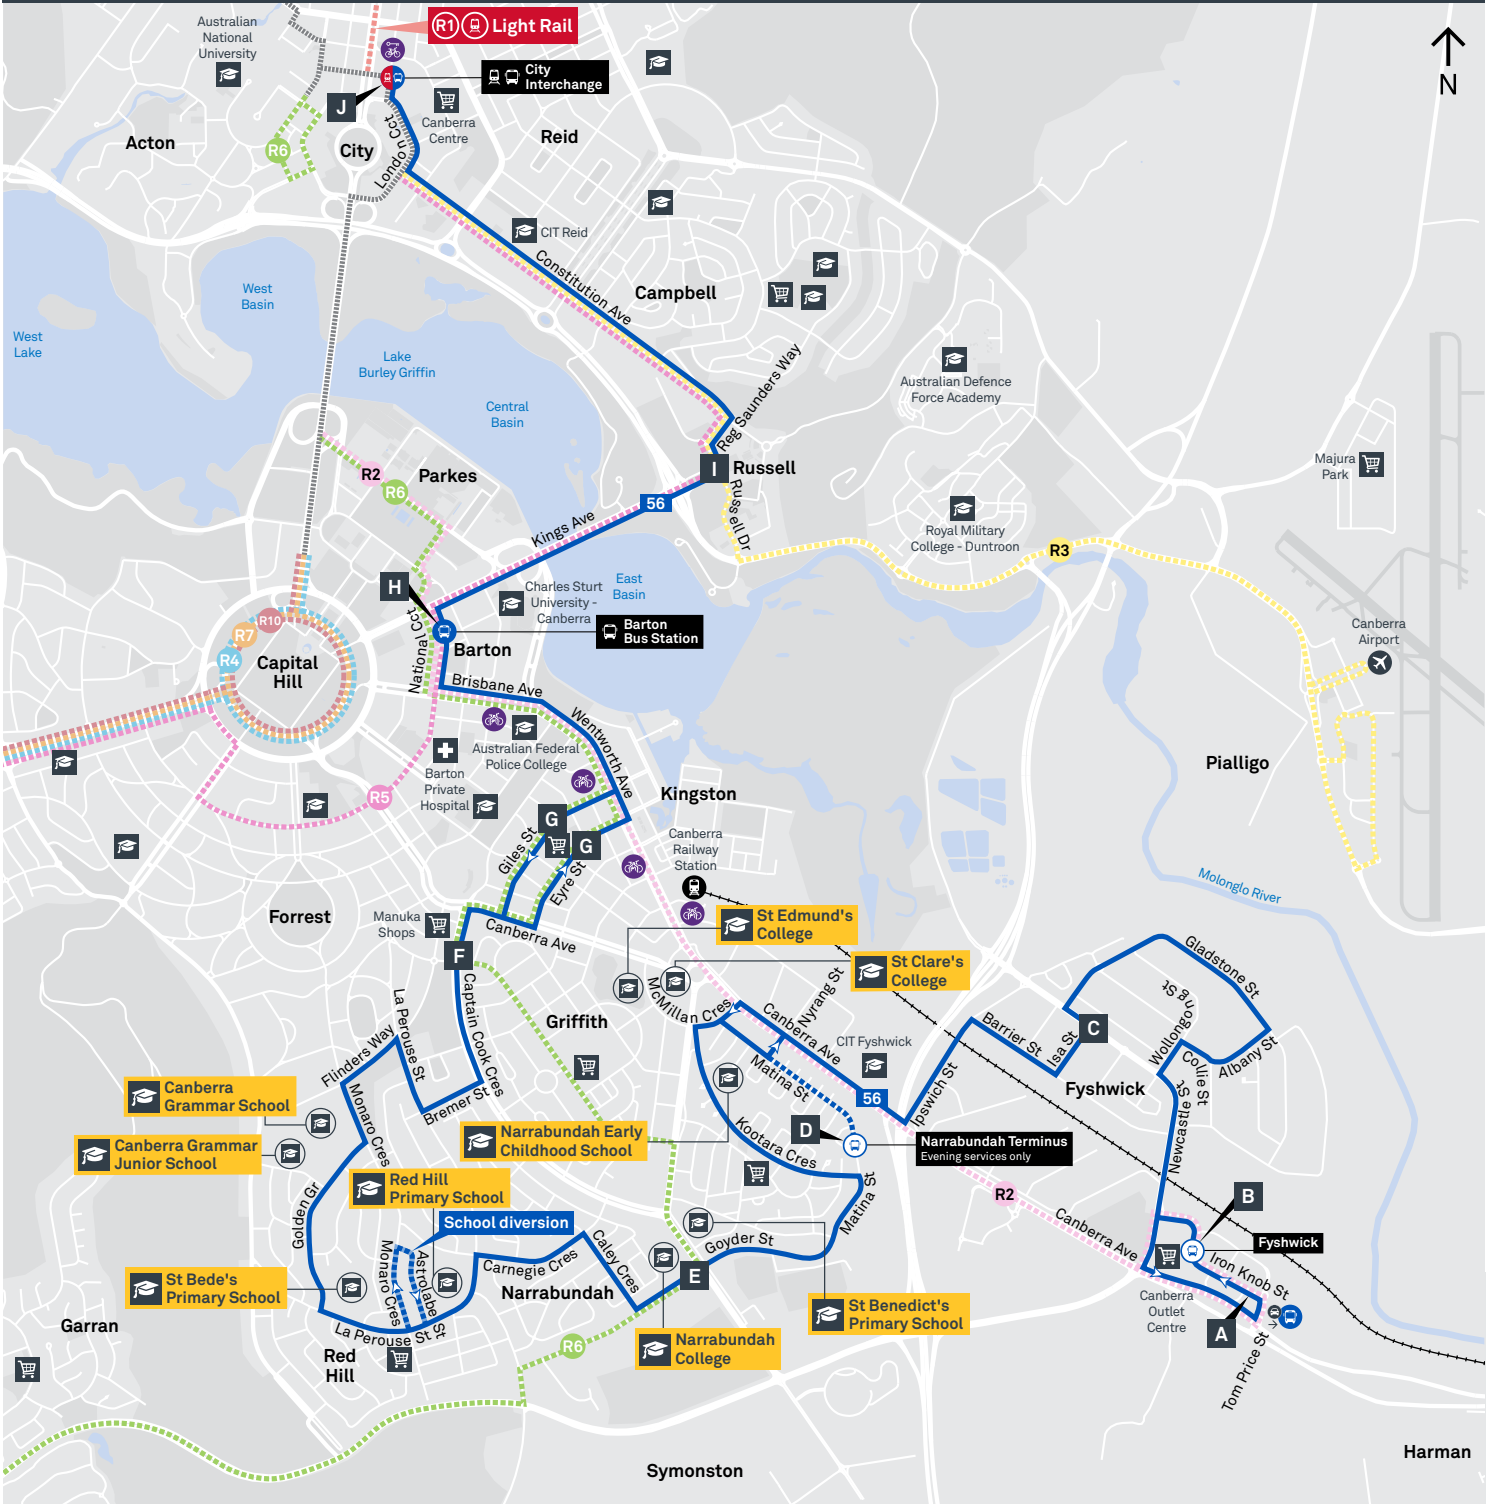

Summary of bus services

Route	AM	PM	Suburbs/Areas Served	Other information
R6	✓	✓	City West, City Interchange, Parkes, Barton, Kingston, Griffith, Narrabundah, Garran, Woden	
56	✓	✓	City Interchange, Russell, Barton, Kingston, Griffith, Manuka, Red Hill, Narrabundah, Fyshwick	

Other times available. Visit transport.act.gov.au

56 From City

56 From Fyshwick

Morning *RAPID* services

Other times available. Visit transport.act.gov.au

R6 From Woden

R6 From City West

CANBERRA IS BETTER CONNECTED

56 To Fyshwick

56 To City

Afternoon *RAPID* services

Other times available. Visit transport.act.gov.au

R6 To City West

R6 To Woden

CANBERRA
IS BETTER
CONNECTED

transport.act.gov.au

TTC Transport
Canberra

TG19027

FYSHWICK TO CITY

via Red Hill and Kingston

ROUTE MAP

- Bus route
- Bus station
- Mode interchange
- Educational institution
- Hospital
- Bicycle lockers
- Park and Ride
- R2 RAPID route
- Bus terminus
- 56 Route number
- Shopping centre
- Bicycle rails
- Bicycle cage