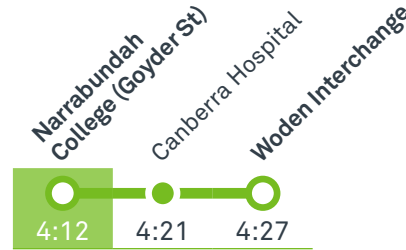

transport.act.gov.au

TTC Transport Canberra

TG19027

NARRABUNDAH COLLEGE

Plan your trip with the TC Journey planner! Visit transport.act.gov.au for details

Afternoon regular services

Other times available. Visit transport.act.gov.au

56 To Fyshwick

56 To City

Afternoon *RAPID* services

Other times available. Visit transport.act.gov.au

R6 To City West

R6 To Woden

CANBERRA
IS BETTER
CONNECTED

transport.act.gov.au

TTC Transport
Canberra

TG19027

FYSHWICK TO CITY

via Red Hill and Kingston

ROUTE MAP

- Bus route
- Bus station
- Mode interchange
- Educational institution
- Hospital
- Bicycle lockers
- Park and Ride
- R2 RAPID route
- Bus terminus
- 56 Route number
- Shopping centre
- Bicycle rails
- Bicycle cage

CANBERRA IS BETTER CONNECTED

transport.act.gov.au

ACT
Government

Transport Canberra

WODEN TO CITY WEST via Kingston

R6

ROUTE MAP

- **RAPID** route
- **R2** Other **RAPID** route
- Bus station
- Bus terminus
- Mode interchange
- Route number
- Educational institution
- Shopping centre
- Hospital
- Bicycle lockers
- Bicycle rails
- Bicycle cage
- Park and Ride