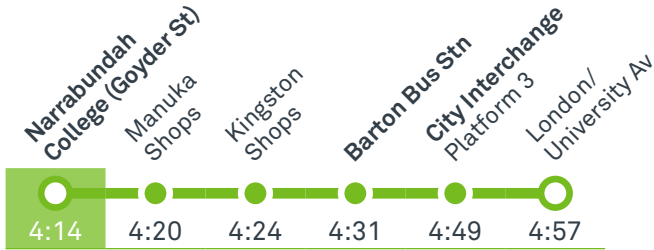

Other times available. Visit transport.act.gov.au

56 From City

56 From Fyshwick

Morning *RAPID* services

Other times available. Visit transport.act.gov.au

R6 From Woden

R6 From City West

CANBERRA IS BETTER CONNECTED

56 To Fyshwick

56 To City

Afternoon *RAPID* services

Other times available. Visit transport.act.gov.au

R6 To City West

R6 To Woden

CANBERRA
IS BETTER
CONNECTED

transport.act.gov.au

TTC Transport
Canberra

TG19027

FYSHWICK TO CITY

via Red Hill and Kingston

ROUTE MAP

- Bus route
- Bus station
- Mode interchange
- Educational institution
- Hospital
- Bicycle lockers
- Park and Ride
- R2 RAPID route
- Bus terminus
- 56 Route number
- Shopping centre
- Bicycle rails
- Bicycle cage

CANBERRA IS BETTER CONNECTED

transport.act.gov.au

ACT
Government

Transport Canberra

WODEN TO CITY WEST via Kingston

R6

ROUTE MAP

- **RAPID** route
- **R2** Other **RAPID** route
- Bus station
- Bus terminus
- Mode interchange
- Route number
- Educational institution
- Shopping centre
- Hospital
- Bicycle lockers
- Bicycle rails
- Bicycle cage
- Park and Ride