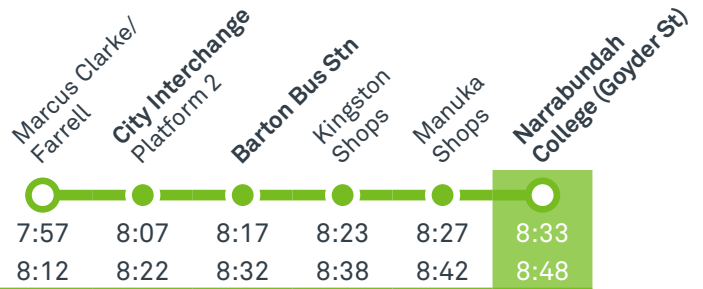

Other times available. Visit transport.act.gov.au

56 From City

56 From Fyshwick

Morning *RAPID* services

Other times available. Visit transport.act.gov.au

R6 From Woden

R6 From City West

CANBERRA IS BETTER CONNECTED

transport.act.gov.au

TTC Transport Canberra

TG19027

NARRABUNDAH COLLEGE

Plan your trip with the TC Journey planner! Visit transport.act.gov.au for details

Afternoon regular services

Other times available. Visit transport.act.gov.au

56 To Fyshwick

56 To City

Afternoon *RAPID* services

Other times available. Visit transport.act.gov.au

R6 To City West

R6 To Woden

CANBERRA
IS BETTER
CONNECTED

transport.act.gov.au

TTC Transport
Canberra

TG19027

FYSHWICK TO CITY

via Red Hill and Kingston

ROUTE MAP

- Bus route
- Bus station
- Mode interchange
- Educational institution
- Hospital
- Bicycle lockers
- Park and Ride
- R2 RAPID route
- Bus terminus
- 56 Route number
- Shopping centre
- Bicycle rails
- Bicycle cage