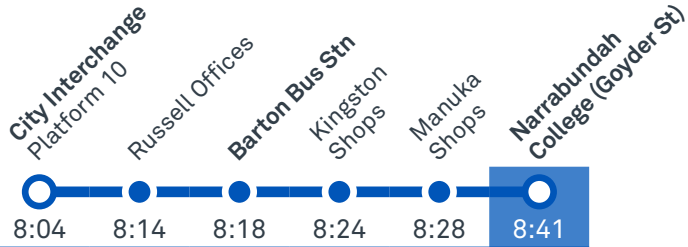

56

Regular route number

R6

RAPID route number

Walking route

Local area map provides indicative walking paths only. This map is designed to represent local public transport options in the area and is not to scale

TG19027

CANBERRA
IS BETTER
CONNECTED

transport.act.gov.au

TTC Transport
Canberra

NARRABUNDAH COLLEGE

Plan your trip with the TC Journey planner! Visit transport.act.gov.au for details

Morning regular services

Other times available. Visit transport.act.gov.au

56 From City

56 From Fyshwick

Morning *RAPID* services

Other times available. Visit transport.act.gov.au

R6 From Woden

R6 From City West

CANBERRA IS BETTER CONNECTED

56 To Fyshwick

56 To City

Afternoon *RAPID* services

Other times available. Visit transport.act.gov.au

R6 To City West

R6 To Woden

CANBERRA
IS BETTER
CONNECTED

transport.act.gov.au