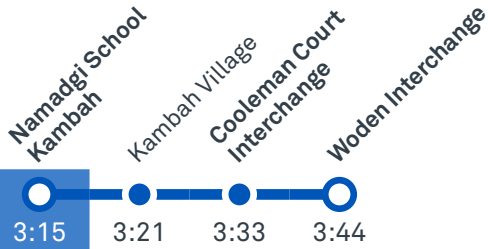

CANBERRA
IS BETTER
CONNECTED

transport.act.gov.au

TTC Transport
Canberra

TG19027

NAMADGI SCHOOL

Plan your trip with the TC Journey planner! Visit transport.act.gov.au for details

Afternoon regular services

Other times available. Visit transport.act.gov.au

70 To Woden

70 To Tuggeranong

71 To Woden

71 To Tuggeranong

Afternoon school services

2035 To Kambah

2036 To Kambah

CANBERRA
IS BETTER
CONNECTED