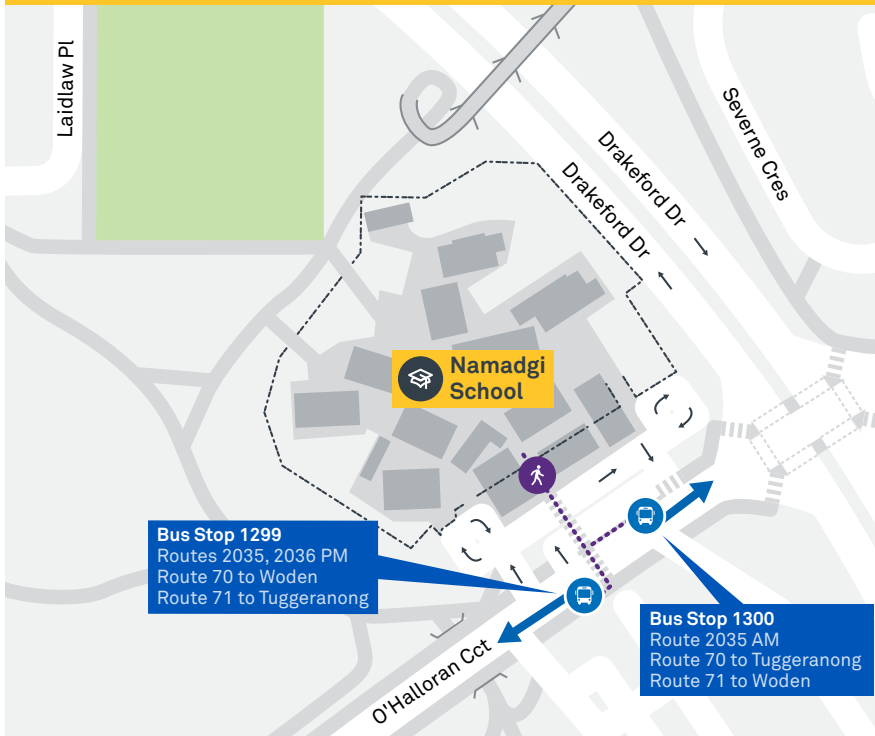

NAMADGI SCHOOL

Plan your trip with the TC Journey planner! Visit transport.act.gov.au for details

Local area map

School start

🕒 8:30 am

School finish

🕒 3:00 pm

Bus stop location

70

Regular route number

2035

School route number

Walking route

Local area map provides indicative walking paths only. This map is designed to represent local public transport options in the area and is not to scale

Summary of bus services

Route	AM	PM	Suburbs/Areas Served	Other information
70	✓	✓	Woden Bus Station, Phillip, Cooleman Court, via Namatijira Drive, Kambah West, Tuggeranong Bus Station	
71	✓	✓	Woden Bus Station, Phillip, Cooleman Court, via Namatijira Drive, Kambah, Tuggeranong Bus Station	
2035	✓	✓	Gleneagles, Kambah	2 AM Trips and 1 PM Trip.
2036		✓	Kambah	1 PM Trip only.

transport.act.gov.au

TTC Transport
Canberra

TG19027

TUGGERANONG TO WODEN via Kambah East and Coleman Court

71

ROUTE MAP

- Bus route
- Bus station
- Mode interchange
- Educational institution
- Hospital
- Bicycle lockers
- Park and Ride
- R4 RAPID route
- Bus terminus
- 71 Route number
- Shopping centre
- Bicycle rails
- Bicycle cage