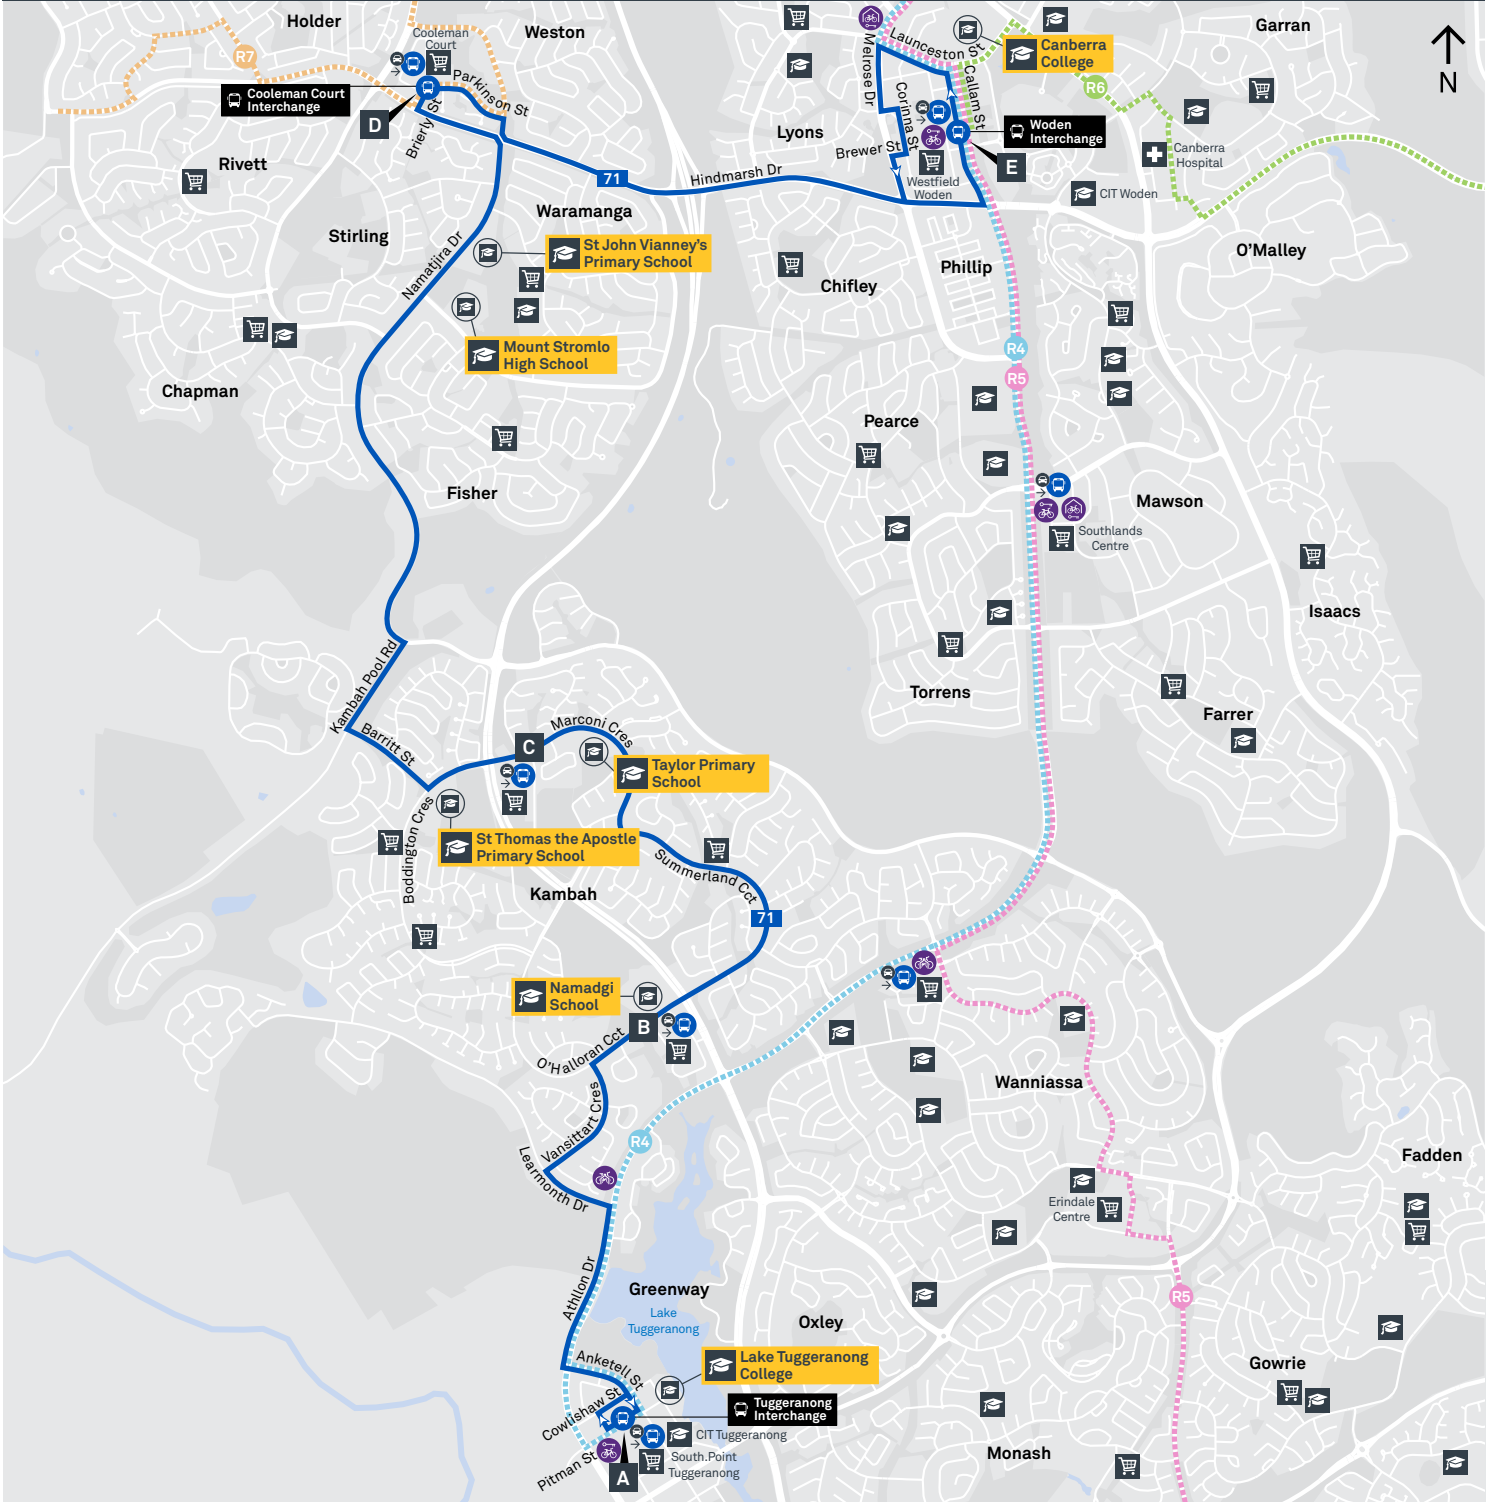

Summary of bus services

Route	AM	PM	Suburbs/Areas Served	Other information
70	✓	✓	Woden Bus Station, Phillip, Cooleman Court, via Namatijira Drive, Kambah West, Tuggeranong Bus Station	
71	✓	✓	Woden Bus Station, Phillip, Cooleman Court, via Namatijira Drive, Kambah, Tuggeranong Bus Station	
2035	✓	✓	Gleneagles, Kambah	2 AM Trips and 1 PM Trip.
2036		✓	Kambah	1 PM Trip only.

70 To Woden

70 To Tuggeranong

71 To Woden

71 To Tuggeranong

Afternoon school services

2035 To Kambah

2036 To Kambah

CANBERRA
IS BETTER
CONNECTED

transport.act.gov.au

TTC Transport
Canberra

TG19027

TUGGERANONG TO WODEN via Kambah East and Coleman Court

71

ROUTE MAP

- Bus route
- Bus station
- Mode interchange
- Educational institution
- Hospital
- Bicycle lockers
- Park and Ride
- R4 RAPID route
- Bus terminus
- 71 Route number
- Shopping centre
- Bicycle rails
- Bicycle cage

CANBERRA
IS BETTER
CONNECTED

transport.act.gov.au

ACT
Government

Transport
Canberra

SCHOOL ROUTE 2035 (AM & PM)

SCHOOL ROUTE 2036 (PM ONLY)

CANBERRA
IS BETTER
CONNECTED

transport.act.gov.au