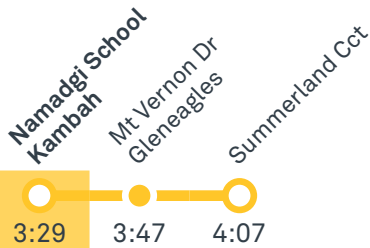

CANBERRA
IS BETTER
CONNECTED

transport.act.gov.au

TTC Transport
Canberra

TG19027

NAMADGI SCHOOL

Plan your trip with the TC Journey planner! Visit transport.act.gov.au for details

Afternoon regular services

Other times available. Visit transport.act.gov.au

70 To Woden

70 To Tuggeranong

71 To Woden

71 To Tuggeranong

Afternoon school services

2035 To Kambah

2036 To Kambah

CANBERRA
IS BETTER
CONNECTED

transport.act.gov.au

TTC Transport
Canberra

TG19027

TUGGERANONG TO WODEN via Kambah East and Coleman Court

71

ROUTE MAP

- Bus route
- Bus station
- Mode interchange
- Educational institution
- Hospital
- Bicycle lockers
- Park and Ride
- R4 RAPID route
- Bus terminus
- 71 Route number
- Shopping centre
- Bicycle rails
- Bicycle cage