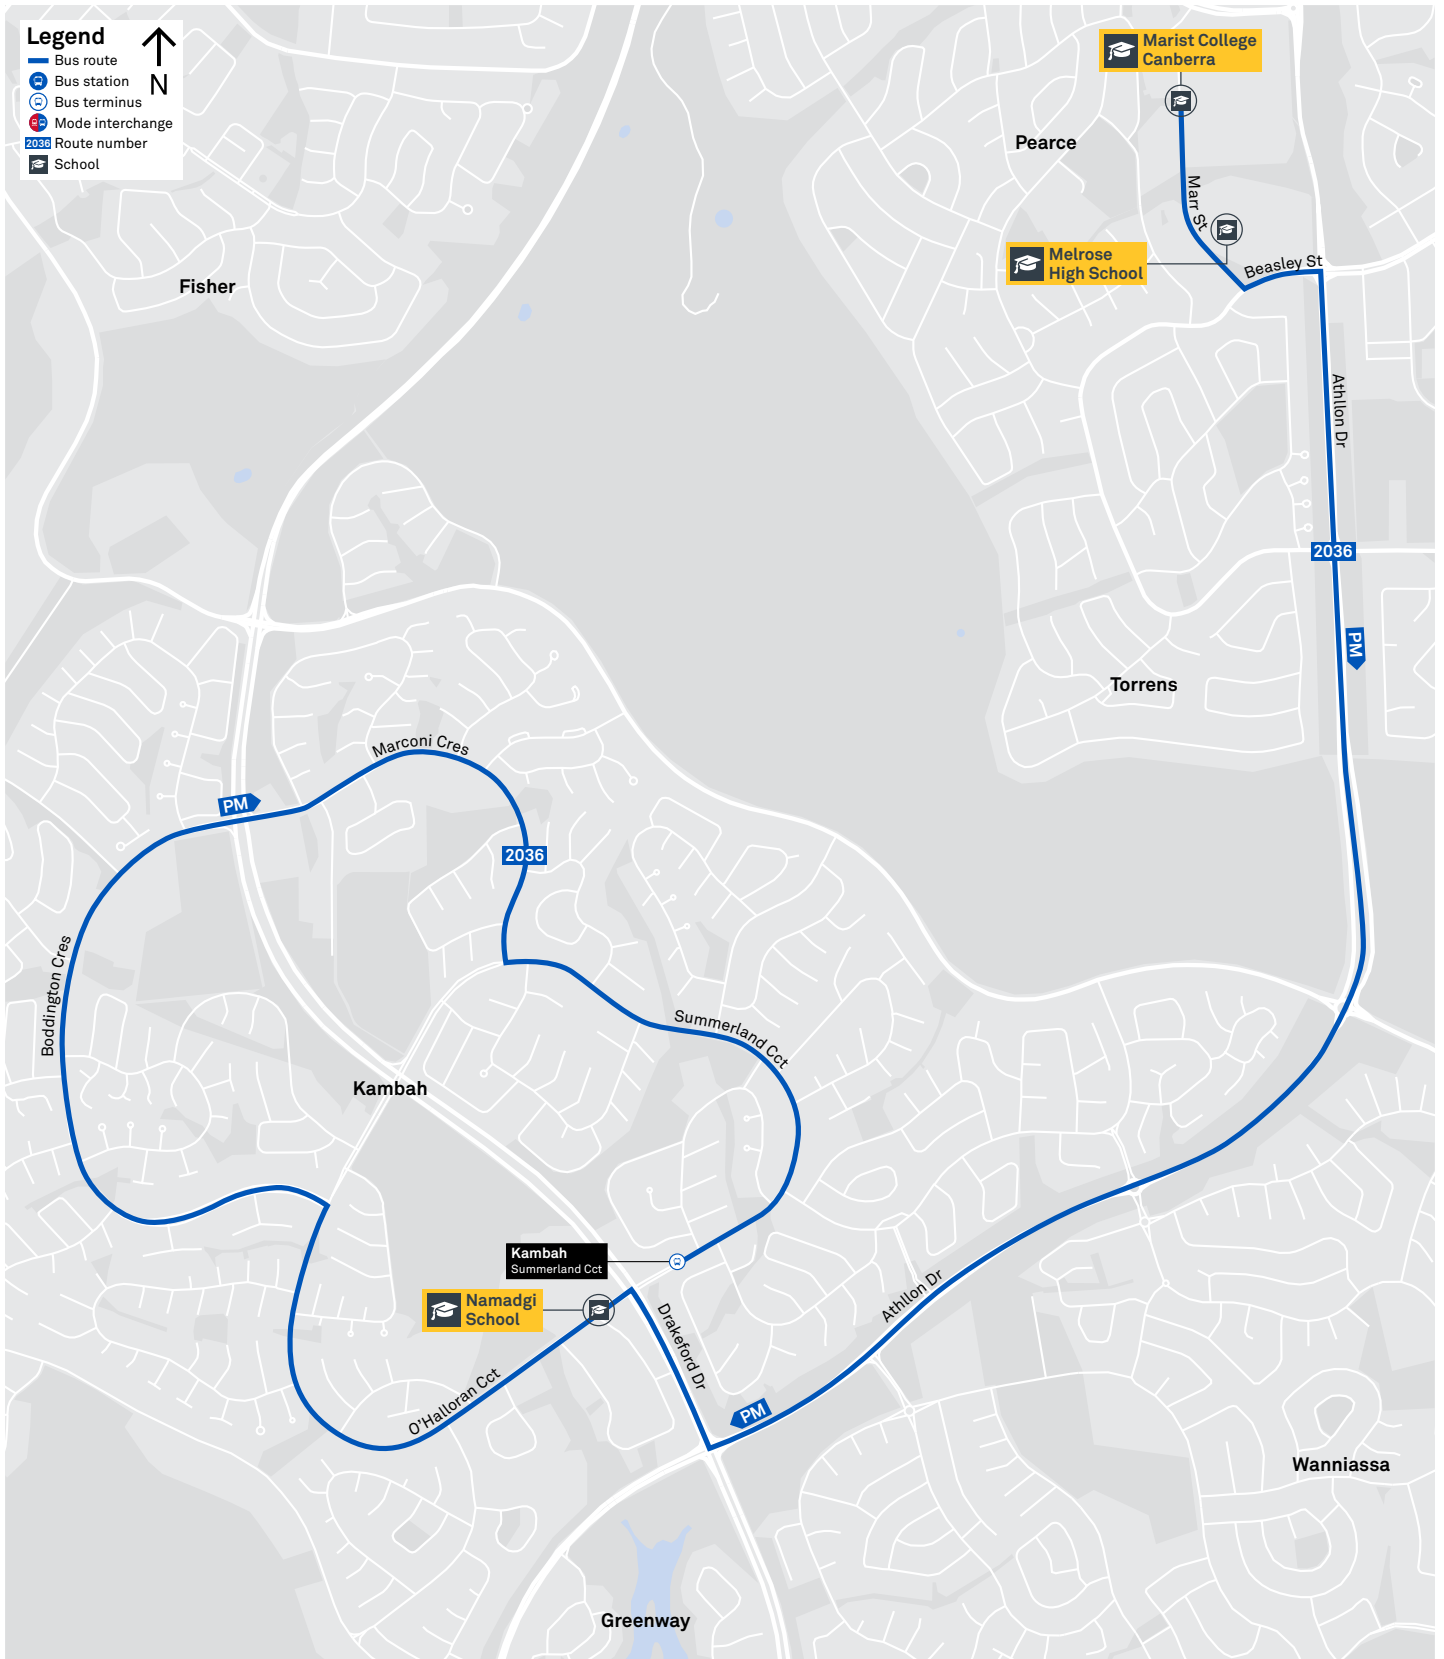

SCHOOL ROUTE 2036 (PM ONLY)

CANBERRA
IS BETTER
CONNECTED

transport.act.gov.au

TTC Transport
Canberra