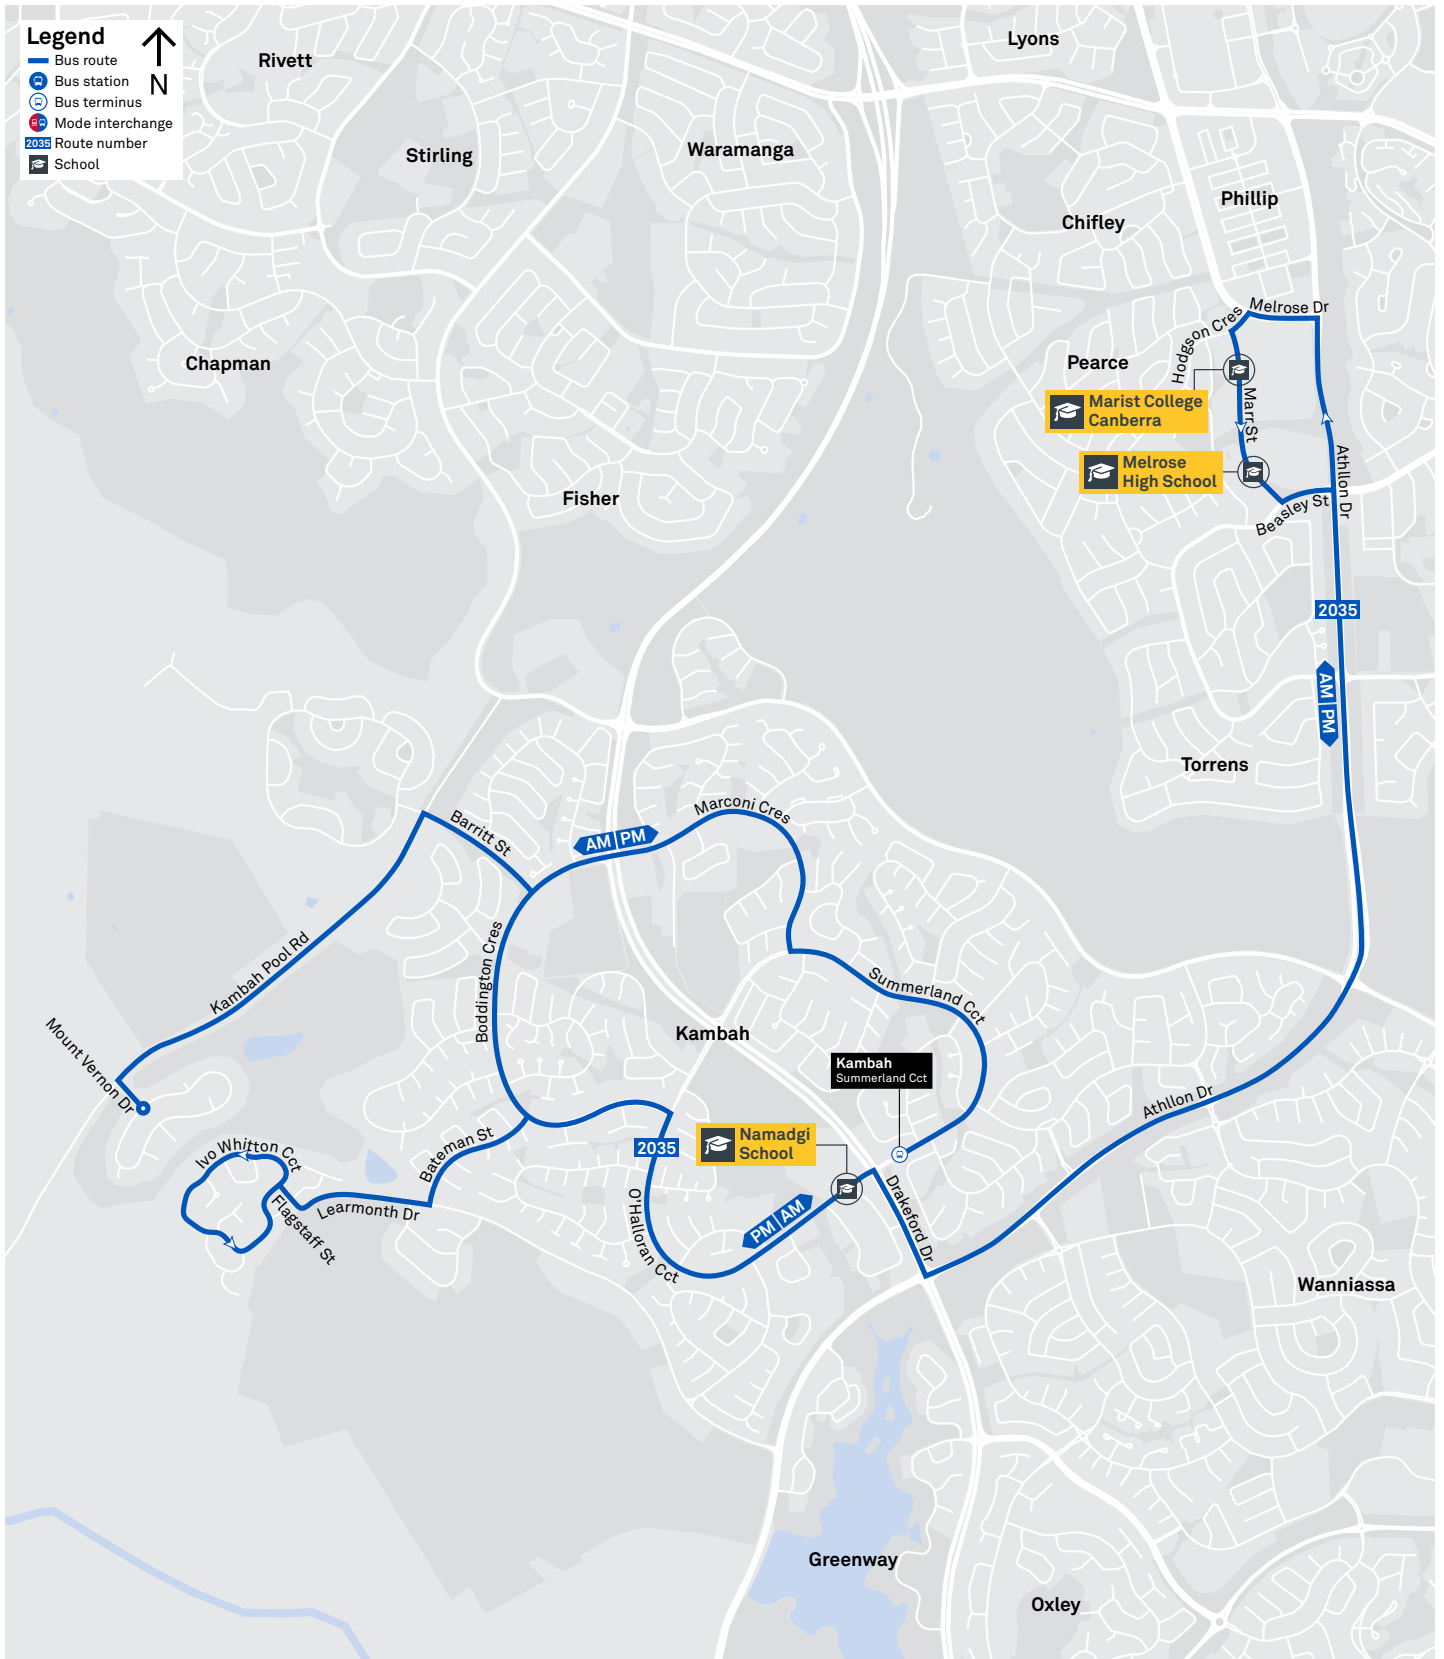

SCHOOL ROUTE 2035 (AM & PM)