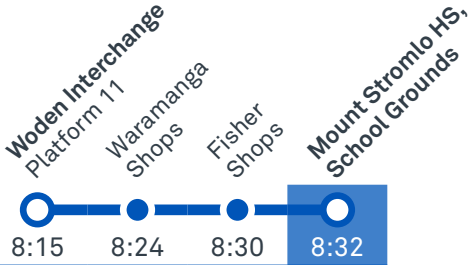

TG19027

CANBERRA
IS BETTER
CONNECTED

transport.act.gov.au

TTC Transport
Canberra

MOUNT STROMLO HIGH SCHOOL

Plan your trip with the TC Journey planner! Visit transport.act.gov.au for details

Morning regular services

Other times available. Visit transport.act.gov.au

63

From Woden

63

From Cooleman Court

70

From Tuggeranong

70