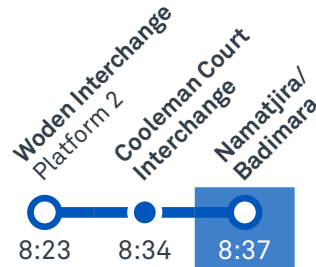

70

From Woden