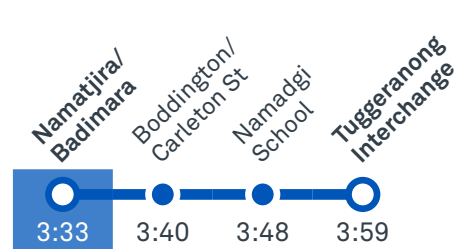

2054

From Denman Prospect

CANBERRA IS BETTER CONNECTED

transport.act.gov.au

TTC Transport Canberra

TG19027

MOUNT STROMLO HIGH SCHOOL

Plan your trip with the TC Journey planner! Visit transport.act.gov.au for details

Afternoon regular services

Other times available. Visit transport.act.gov.au

63 To Cooleman Court

63 To Woden

70 To Woden

70 To Tuggeranong

71 To Woden

71 To Tuggeranong

Afternoon school services

2053 To Holder

2054 To Denman Prospect

CANBERRA IS BETTER CONNECTED

transport.act.gov.au

TTC Transport Canberra

TG19027

COOLEMAN COURT TO WODEN via Stirling and Fisher