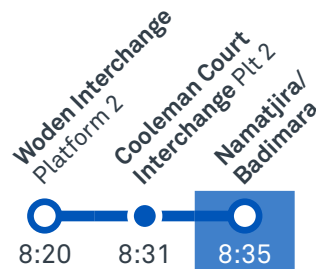

From Woden

71

From Tuggeranong

71

From Woden

Morning school services

2053

From Holder

2054

From Denman Prospect

CANBERRA IS BETTER CONNECTED

transport.act.gov.au

TTC Transport Canberra

TG19027

MOUNT STROMLO HIGH SCHOOL

Plan your trip with the TC Journey planner! Visit transport.act.gov.au for details

Afternoon regular services

Other times available. Visit transport.act.gov.au

63 To Cooleman Court

63 To Woden

70 To Woden

70 To Tuggeranong

71 To Woden

71 To Tuggeranong