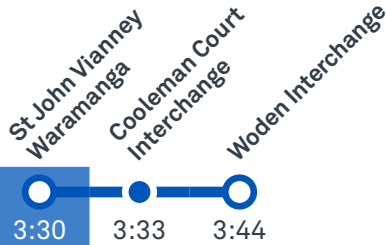

Afternoon regular services

Other times available. Visit transport.act.gov.au

63 To Cooleman Court

63 To Woden

70 To Woden

70 To Tuggeranong

71 To Woden

71 To Tuggeranong

Afternoon school services

2053 To Holder

2054 To Denman Prospect

CANBERRA IS BETTER CONNECTED

transport.act.gov.au

TTC Transport Canberra

TG19027

COOLEMAN COURT TO WODEN via Stirling and Fisher