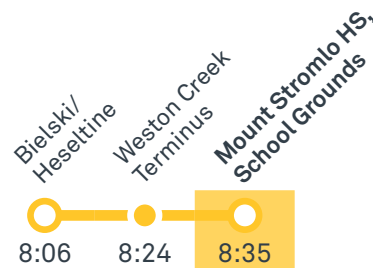

2054

From Denman Prospect

CANBERRA IS BETTER CONNECTED

transport.act.gov.au

TTC Transport Canberra

TG19027

MOUNT STROMLO HIGH SCHOOL

Plan your trip with the TC Journey planner! Visit transport.act.gov.au for details