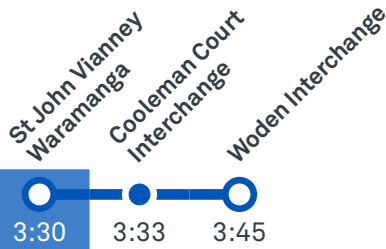

Afternoon regular services

Other times available. Visit transport.act.gov.au

63 To Cooleman Court

63 To Woden

70 To Woden

70 To Tuggeranong

71 To Woden

71 To Tuggeranong

Afternoon school services

2053 To Holder

2054 To Denman Prospect

CANBERRA IS BETTER CONNECTED

transport.act.gov.au

TTC Transport Canberra

TG19027

COOLEMAN COURT TO WODEN via Stirling and Fisher