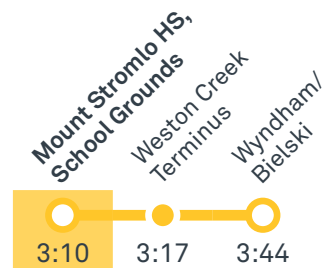

2054

From Denman Prospect

CANBERRA IS BETTER CONNECTED

transport.act.gov.au

TTC Transport Canberra

TG19027

MOUNT STROMLO HIGH SCHOOL

Plan your trip with the TC Journey planner! Visit transport.act.gov.au for details

Afternoon regular services

Other times available. Visit transport.act.gov.au

63 To Cooleman Court

63 To Woden

70 To Woden

70 To Tuggeranong

71 To Woden

71 To Tuggeranong

Afternoon school services

2053 To Holder

2054 To Denman Prospect

CANBERRA IS BETTER CONNECTED

transport.act.gov.au

TTC Transport Canberra

TG19027

COOLEMAN COURT TO WODEN via Stirling and Fisher