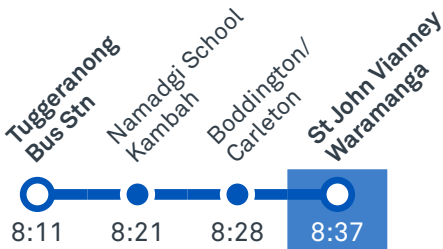

TG19027

CANBERRA
IS BETTER
CONNECTED

transport.act.gov.au

TTC Transport
Canberra

MOUNT STROMLO HIGH SCHOOL

Plan your trip with the TC Journey planner! Visit transport.act.gov.au for details

Morning regular services

Other times available. Visit transport.act.gov.au

63

From Woden

63

From Cooleman Court

70

From Tuggeranong

70

2054

From Denman Prospect

CANBERRA IS BETTER CONNECTED

transport.act.gov.au

TTC Transport Canberra

TG19027

MOUNT STROMLO HIGH SCHOOL

Plan your trip with the TC Journey planner! Visit transport.act.gov.au for details

CANBERRA
IS BETTER
CONNECTED

transport.act.gov.au

ACT
Government

Transport
Canberra

TUGGERANONG TO WODEN via Kambah West and Coleman Court

ROUTE MAP

- Bus route
- Bus station
- Mode interchange
- Educational institution
- Hospital
- Bicycle lockers
- Park and Ride
- R4 RAPID route
- Bus terminus
- 70 Route number
- Shopping centre
- Bicycle rails
- Bicycle cage