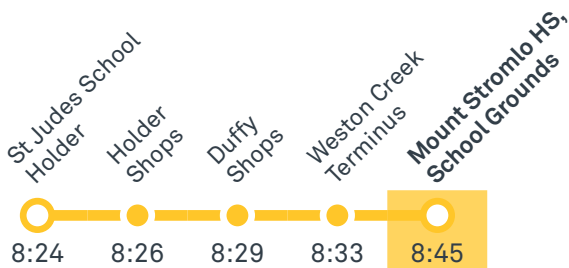

From Woden

71

From Tuggeranong

71

From Woden

Morning school services

2053

From Holder

2054

From Denman Prospect

CANBERRA IS BETTER CONNECTED

transport.act.gov.au

TTC Transport Canberra

TG19027

MOUNT STROMLO HIGH SCHOOL

Plan your trip with the TC Journey planner! Visit transport.act.gov.au for details