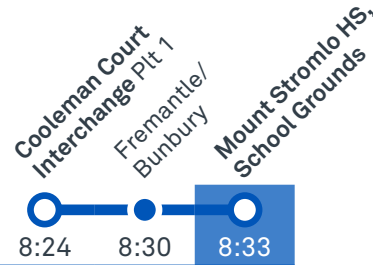

Summary of bus services

Route	AM	PM	Suburbs/Areas Served	Other information
63	✓	✓	Woden Bus Station, Phillip, Waramanga, Fisher, Stirling, Cooleman Court	Diverts via school grounds on selected trips
70	✓	✓	Woden Bus Station, Phillip, Cooleman Court, via Namatijira Drive, Kambah West, Tuggeranong Bus Station	
71	✓	✓	Woden Bus Station, Phillip, Cooleman Court, via Namatijira Drive, Kambah, Tuggeranong Bus Station	
2053	✓	✓	Holder, Duffy, Rivett, Chapman	
2054	✓	✓	Denman Prospect, Wright, Coombs, Duffy, Rivett, Stirling	

TG19027

CANBERRA
IS BETTER
CONNECTED

transport.act.gov.au

TTC Transport
Canberra

MOUNT STROMLO HIGH SCHOOL

Plan your trip with the TC Journey planner! Visit transport.act.gov.au for details

Morning regular services

Other times available. Visit transport.act.gov.au

63

From Woden

63

From Cooleman Court

70

From Tuggeranong

70

2054

From Denman Prospect

CANBERRA IS BETTER CONNECTED

transport.act.gov.au

TTC Transport Canberra

TG19027

MOUNT STROMLO HIGH SCHOOL

Plan your trip with the TC Journey planner! Visit transport.act.gov.au for details