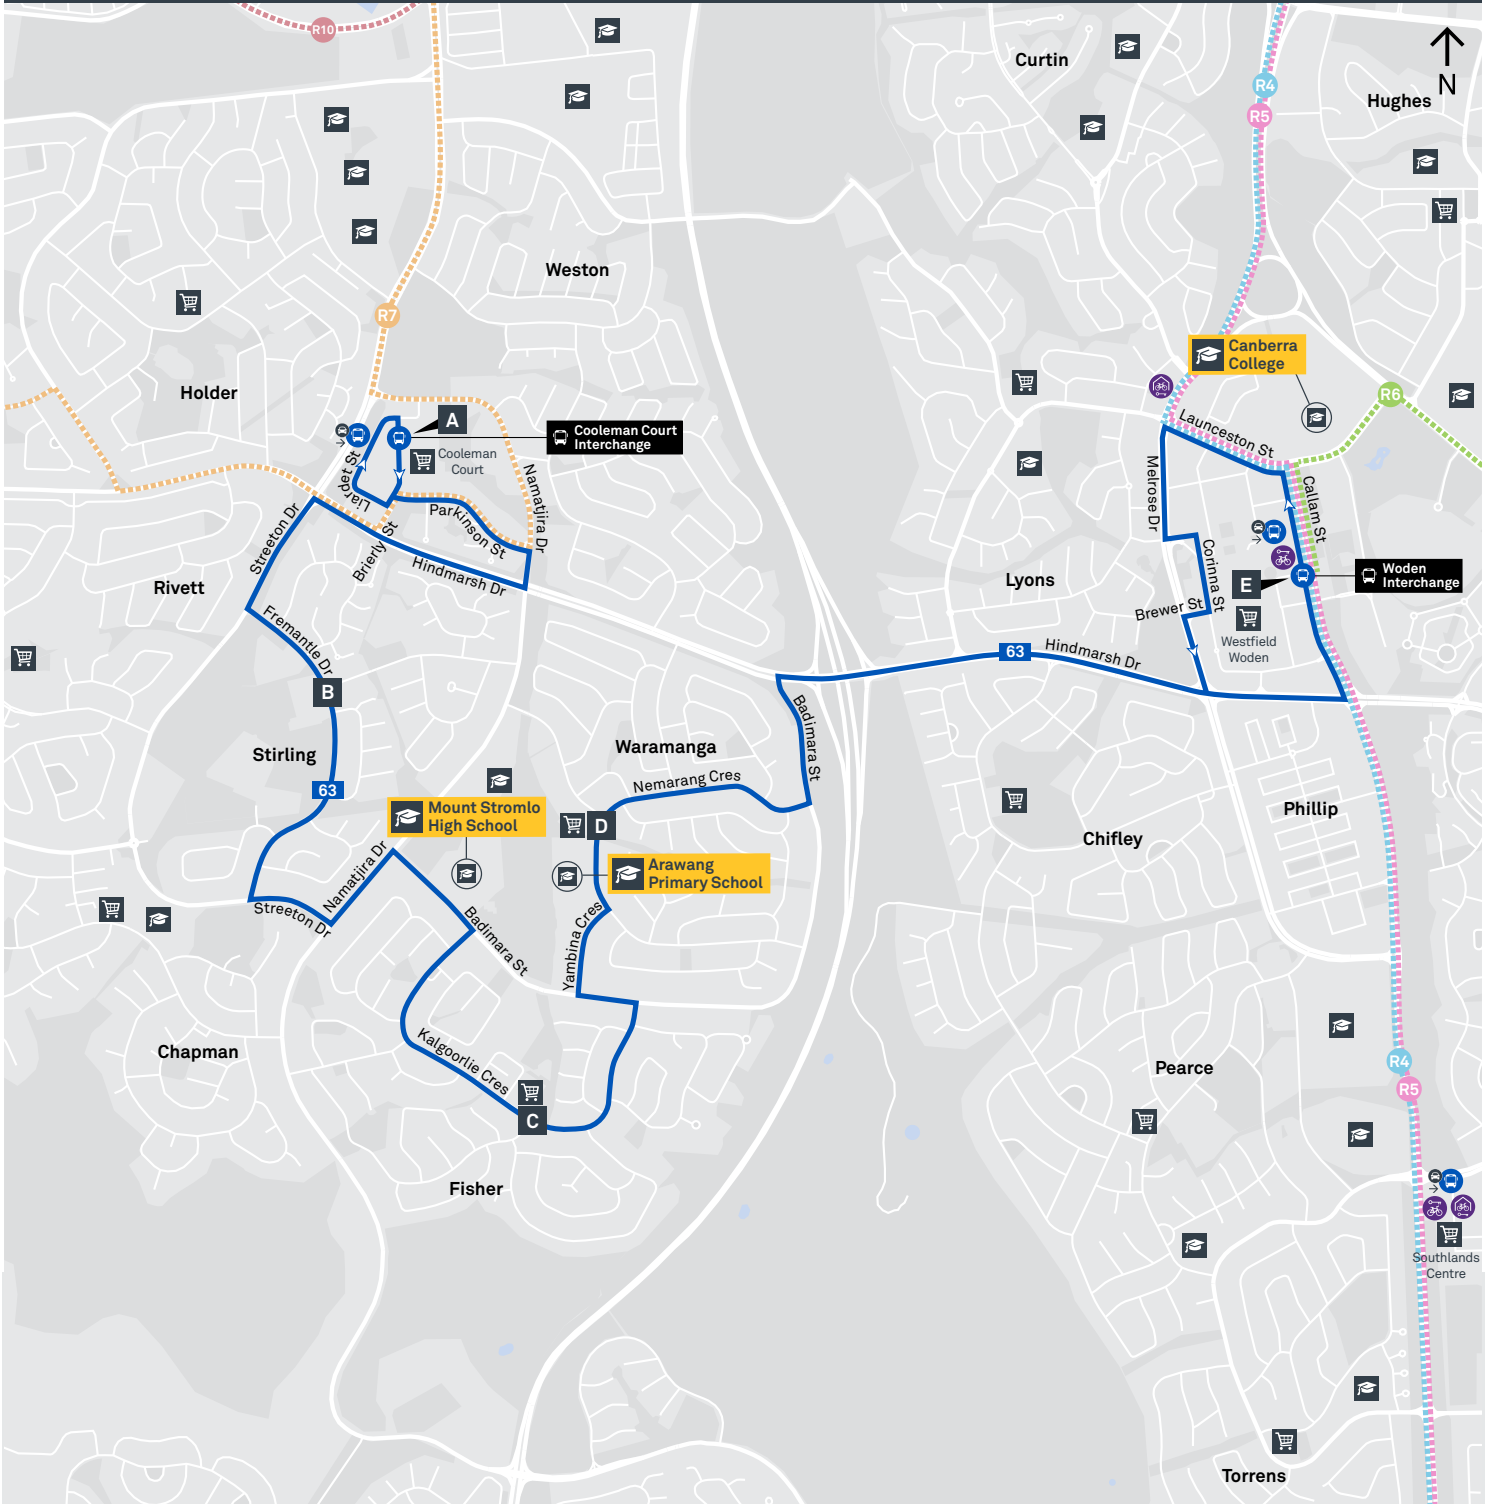

Summary of bus services

Route	AM	PM	Suburbs/Areas Served	Other information
63	✓	✓	Woden Bus Station, Phillip, Waramanga, Fisher, Stirling, Cooleman Court	Diverts via school grounds on selected trips
70	✓	✓	Woden Bus Station, Phillip, Cooleman Court, via Namatijira Drive, Kambah West, Tuggeranong Bus Station	
71	✓	✓	Woden Bus Station, Phillip, Cooleman Court, via Namatijira Drive, Kambah, Tuggeranong Bus Station	
2053	✓	✓	Holder, Duffy, Rivett, Chapman	
2054	✓	✓	Denman Prospect, Wright, Coombs, Duffy, Rivett, Stirling	

Afternoon school services

2053 To Holder

2054 To Denman Prospect

CANBERRA IS BETTER CONNECTED

transport.act.gov.au

TTC Transport Canberra

TG19027

COOLEMAN COURT TO WODEN via Stirling and Fisher

63

ROUTE MAP

- Bus route
- Bus station
- Mode interchange
- Educational institution
- Hospital
- Bicycle lockers
- Bicycle rails
- Bicycle cage
- Bus terminus
- 63 Route number
- Shopping centre
- Park and Ride

CANBERRA
IS BETTER
CONNECTED

transport.act.gov.au

ACT
Government

Transport
Canberra

TUGGERANONG TO WODEN via Kambah West and Coleman Court

ROUTE MAP

- Bus route
- Bus station
- Mode interchange
- Educational institution
- Hospital
- Bicycle lockers
- Park and Ride
- R4 RAPID route
- Bus terminus
- 70 Route number
- Shopping centre
- Bicycle rails
- Bicycle cage