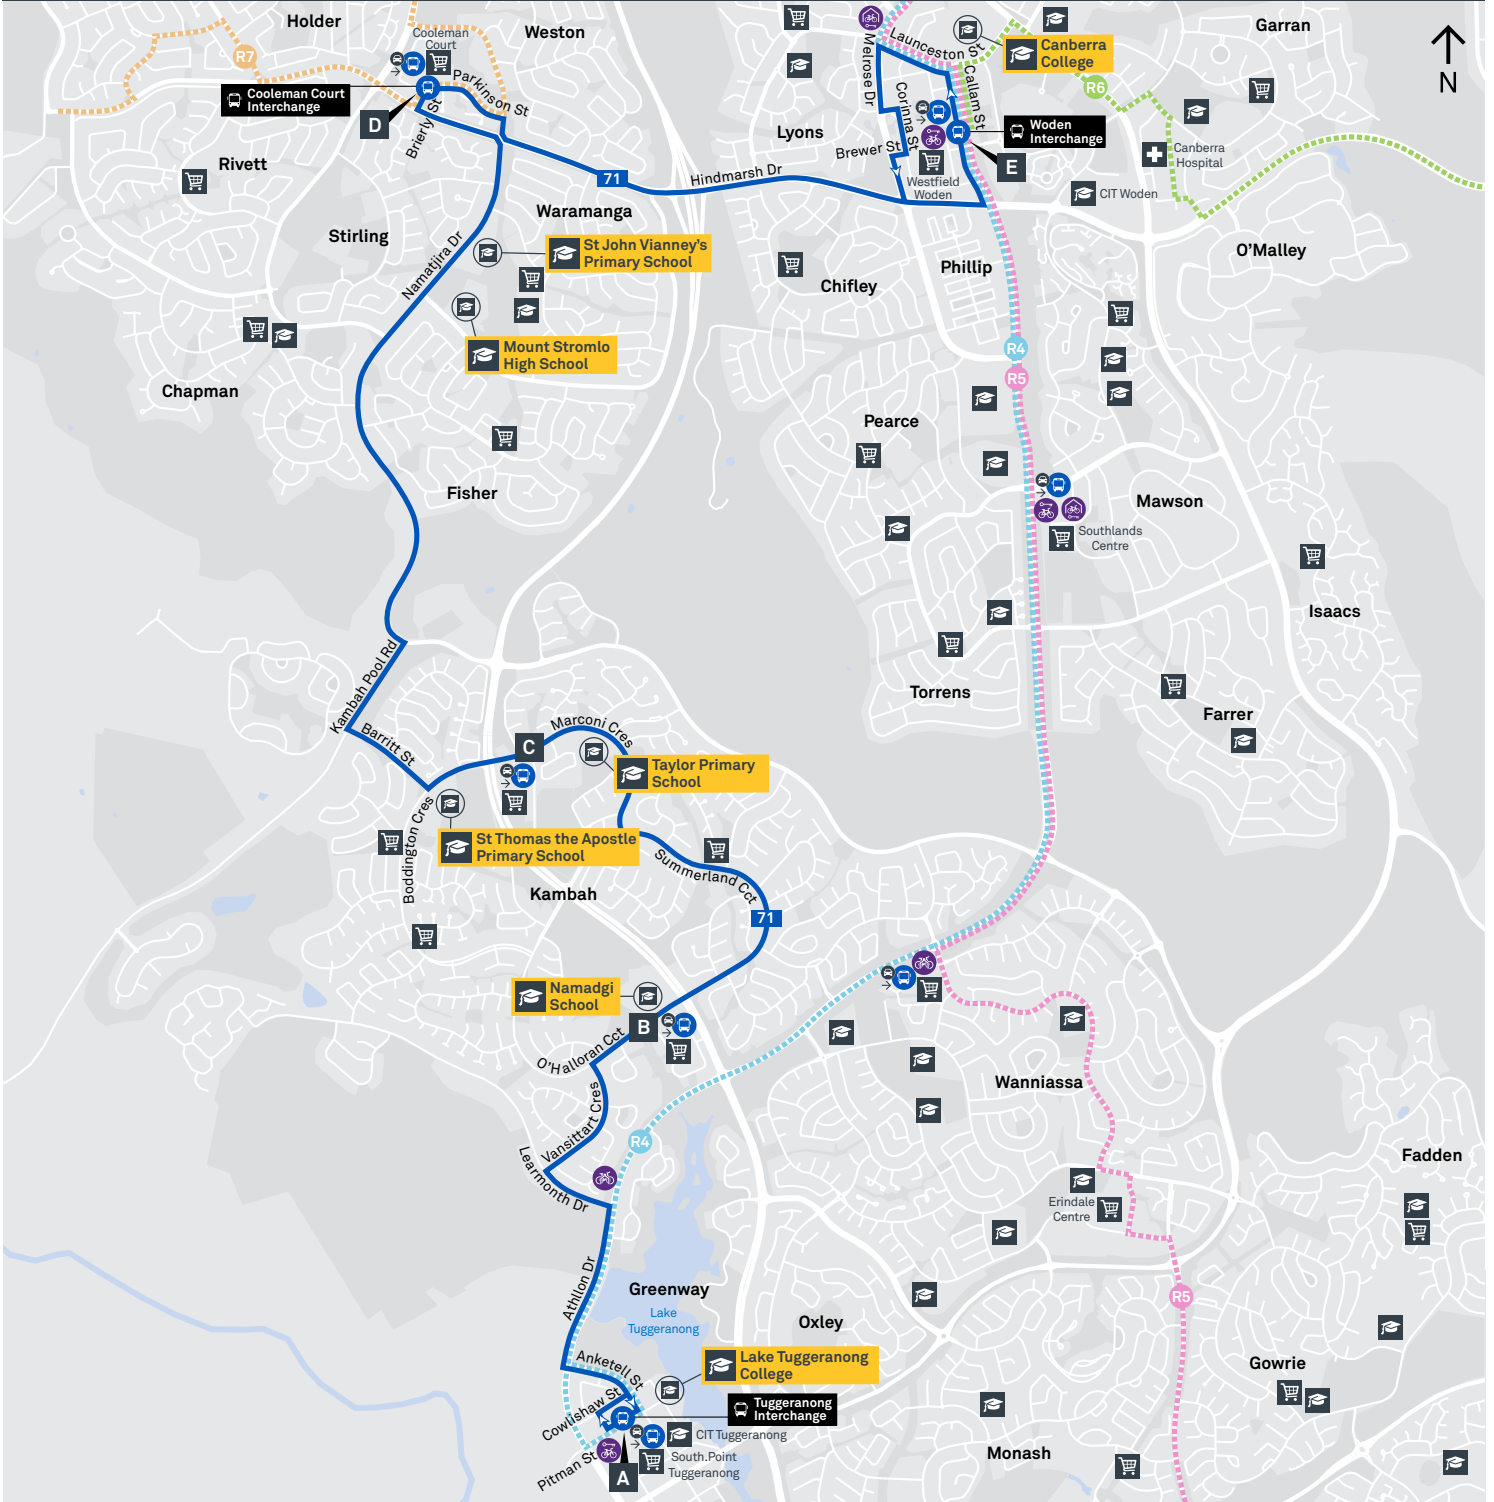

Summary of bus services

Route	AM	PM	Suburbs/Areas Served	Other information
63	✓	✓	Woden Bus Station, Phillip, Waramanga, Fisher, Stirling, Cooleman Court	Diverts via school grounds on selected trips
70	✓	✓	Woden Bus Station, Phillip, Cooleman Court, via Namatijira Drive, Kambah West, Tuggeranong Bus Station	
71	✓	✓	Woden Bus Station, Phillip, Cooleman Court, via Namatijira Drive, Kambah, Tuggeranong Bus Station	
2053	✓	✓	Holder, Duffy, Rivett, Chapman	
2054	✓	✓	Denman Prospect, Wright, Coombs, Duffy, Rivett, Stirling	

CANBERRA
IS BETTER
CONNECTED

transport.act.gov.au

ACT
Government

Transport
Canberra

TUGGERANONG TO WODEN via Kambah West and Coleman Court

ROUTE MAP

- Bus route
- Bus station
- Mode interchange
- Educational institution
- Hospital
- Bicycle lockers
- Park and Ride
- R4 RAPID route
- Bus terminus
- 70 Route number
- Shopping centre
- Bicycle rails
- Bicycle cage

**CANBERRA
IS BETTER
CONNECTED**

transport.act.gov.au

ACT
Government

**Transport
Canberra**

TUGGERANONG TO WODEN

via Kambah East and Coleman Court

71

ROUTE MAP

- Bus route
- Bus station
- Mode interchange
- Educational institution
- Hospital
- Bicycle lockers
- Park and Ride
- R4 RAPID route
- Bus terminus
- 71 Route number
- Shopping centre
- Bicycle rails
- Bicycle cage