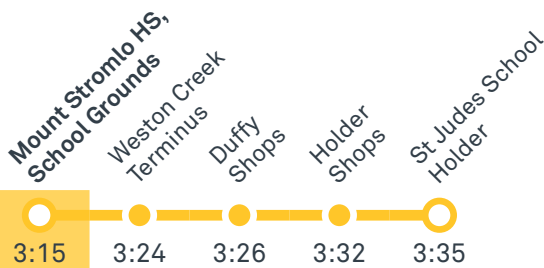

2054

From Denman Prospect

CANBERRA IS BETTER CONNECTED

transport.act.gov.au

TTC Transport Canberra

TG19027

MOUNT STROMLO HIGH SCHOOL

Plan your trip with the TC Journey planner! Visit transport.act.gov.au for details

Afternoon regular services

Other times available. Visit transport.act.gov.au

63 To Cooleman Court

63 To Woden

70 To Woden

70 To Tuggeranong

71 To Woden

71 To Tuggeranong

Afternoon school services

2053 To Holder

2054 To Denman Prospect

CANBERRA IS BETTER CONNECTED

transport.act.gov.au

TTC Transport Canberra

TG19027

COOLEMAN COURT TO WODEN via Stirling and Fisher