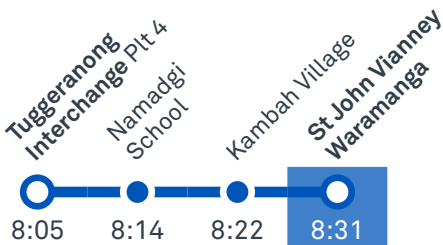

71

From Tuggeranong