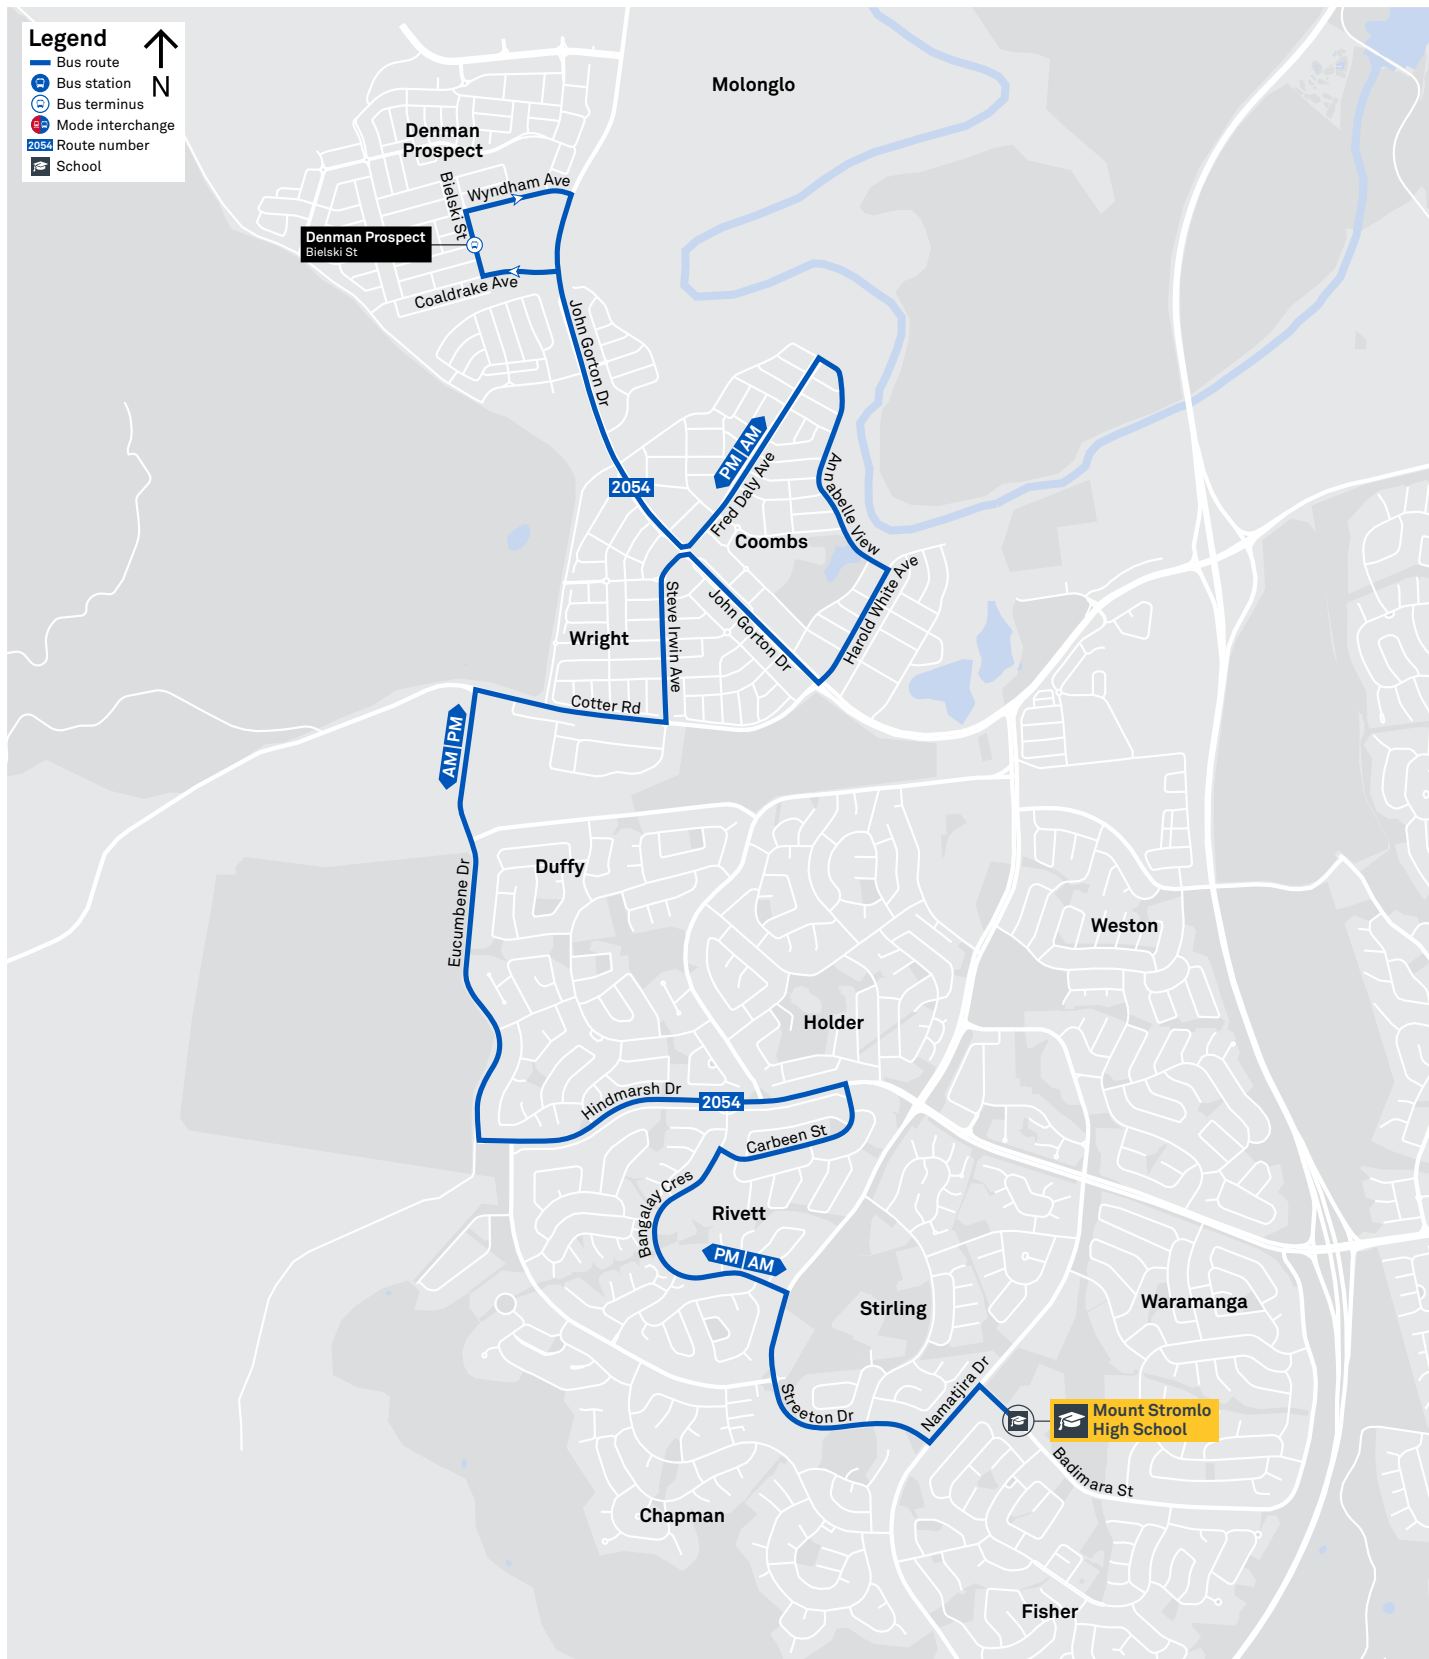

Summary of bus services

Route	AM	PM	Suburbs/Areas Served	Other information
63	✓	✓	Woden Bus Station, Phillip, Waramanga, Fisher, Stirling, Cooleman Court	Diverts via school grounds on selected trips
70	✓	✓	Woden Bus Station, Phillip, Cooleman Court, via Namatijira Drive, Kambah West, Tuggeranong Bus Station	
71	✓	✓	Woden Bus Station, Phillip, Cooleman Court, via Namatijira Drive, Kambah, Tuggeranong Bus Station	
2053	✓	✓	Holder, Duffy, Rivett, Chapman	
2054	✓	✓	Denman Prospect, Wright, Coombs, Duffy, Rivett, Stirling	

**CANBERRA
IS BETTER
CONNECTED**

transport.act.gov.au

ACT
Government

**Transport
Canberra**

TUGGERANONG TO WODEN

via Kambah East and Coleman Court

71

ROUTE MAP

- Bus route
- Bus station
- Mode interchange
- Educational institution
- Hospital
- Bicycle lockers
- Park and Ride
- R4 RAPID route
- Bus terminus
- 71 Route number
- Shopping centre
- Bicycle rails
- Bicycle cage

CANBERRA IS BETTER CONNECTED

transport.act.gov.au

ACT Government

Transport Canberra

SCHOOL ROUTE 2053 (AM & PM)

SCHOOL ROUTE 2054 (AM & PM)

CANBERRA
IS BETTER
CONNECTED

transport.act.gov.au