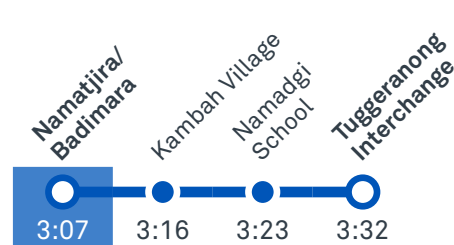

Afternoon regular services

Other times available. Visit transport.act.gov.au

63 To Cooleman Court

63 To Woden

70 To Woden

70 To Tuggeranong

71 To Woden

71 To Tuggeranong

Afternoon school services

2053 To Holder

2054 To Denman Prospect

CANBERRA IS BETTER CONNECTED

transport.act.gov.au

TTC Transport Canberra

TG19027

COOLEMAN COURT TO WODEN via Stirling and Fisher