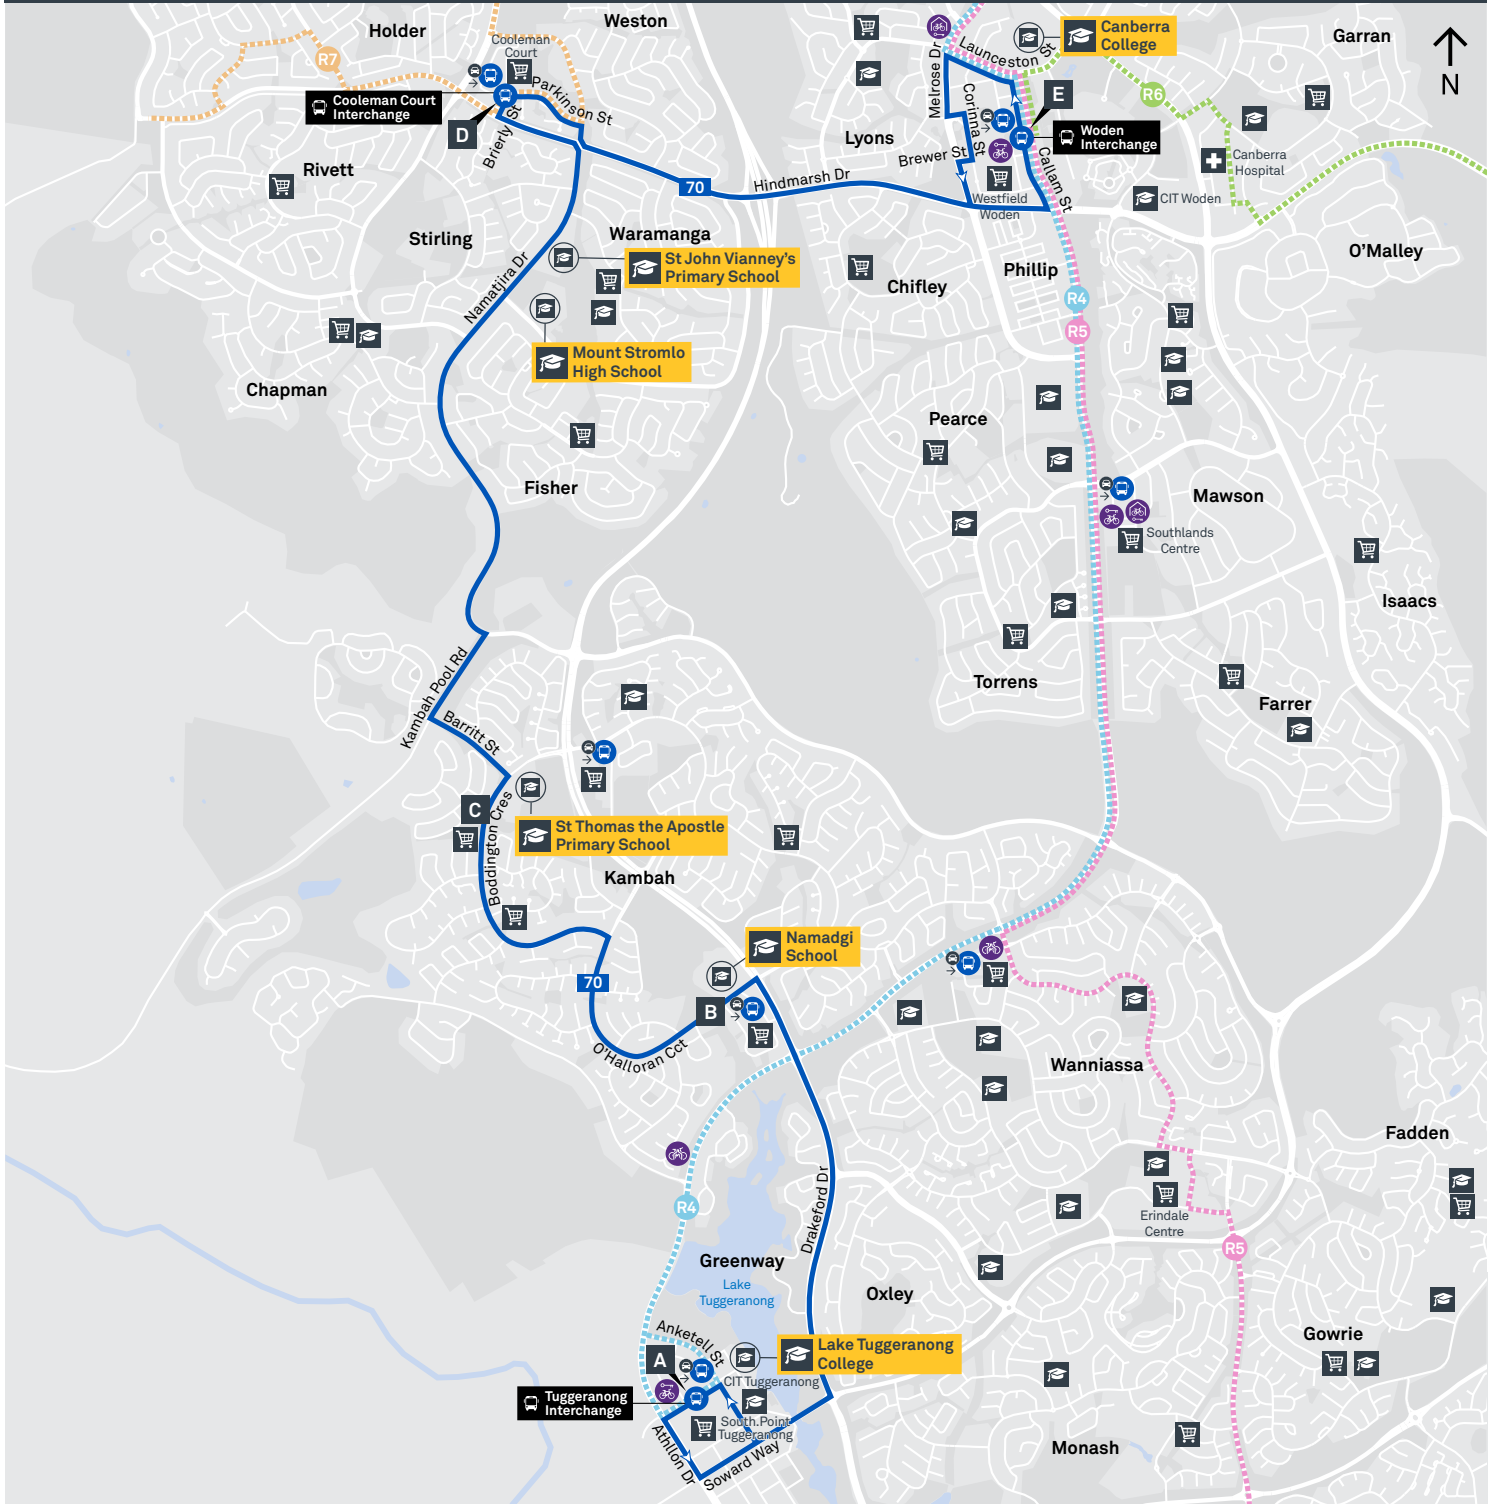

Summary of bus services

Route	AM	PM	Suburbs/Areas Served	Other information
63	✓	✓	Woden Bus Station, Phillip, Waramanga, Fisher, Stirling, Cooleman Court	Diverts via school grounds on selected trips
70	✓	✓	Woden Bus Station, Phillip, Cooleman Court, via Namatijira Drive, Kambah West, Tuggeranong Bus Station	
71	✓	✓	Woden Bus Station, Phillip, Cooleman Court, via Namatijira Drive, Kambah, Tuggeranong Bus Station	
2053	✓	✓	Holder, Duffy, Rivett, Chapman	
2054	✓	✓	Denman Prospect, Wright, Coombs, Duffy, Rivett, Stirling	

63

ROUTE MAP

- Bus route
- Bus station
- Mode interchange
- Educational institution
- Hospital
- Bicycle lockers
- Bicycle rails
- Bicycle cage
- Bus terminus
- 63 Route number
- Shopping centre
- Park and Ride

CANBERRA
IS BETTER
CONNECTED

transport.act.gov.au

ACT
Government

Transport
Canberra

TUGGERANONG TO WODEN via Kambah West and Coleman Court

ROUTE MAP

- Bus route
- Bus station
- Mode interchange
- Educational institution
- Hospital
- Bicycle lockers
- Park and Ride
- R4 RAPID route
- Bus terminus
- 70 Route number
- Shopping centre
- Bicycle rails
- Bicycle cage

**CANBERRA
IS BETTER
CONNECTED**

transport.act.gov.au

ACT
Government

**Transport
Canberra**

TUGGERANONG TO WODEN

via Kambah East and Coleman Court

71

ROUTE MAP