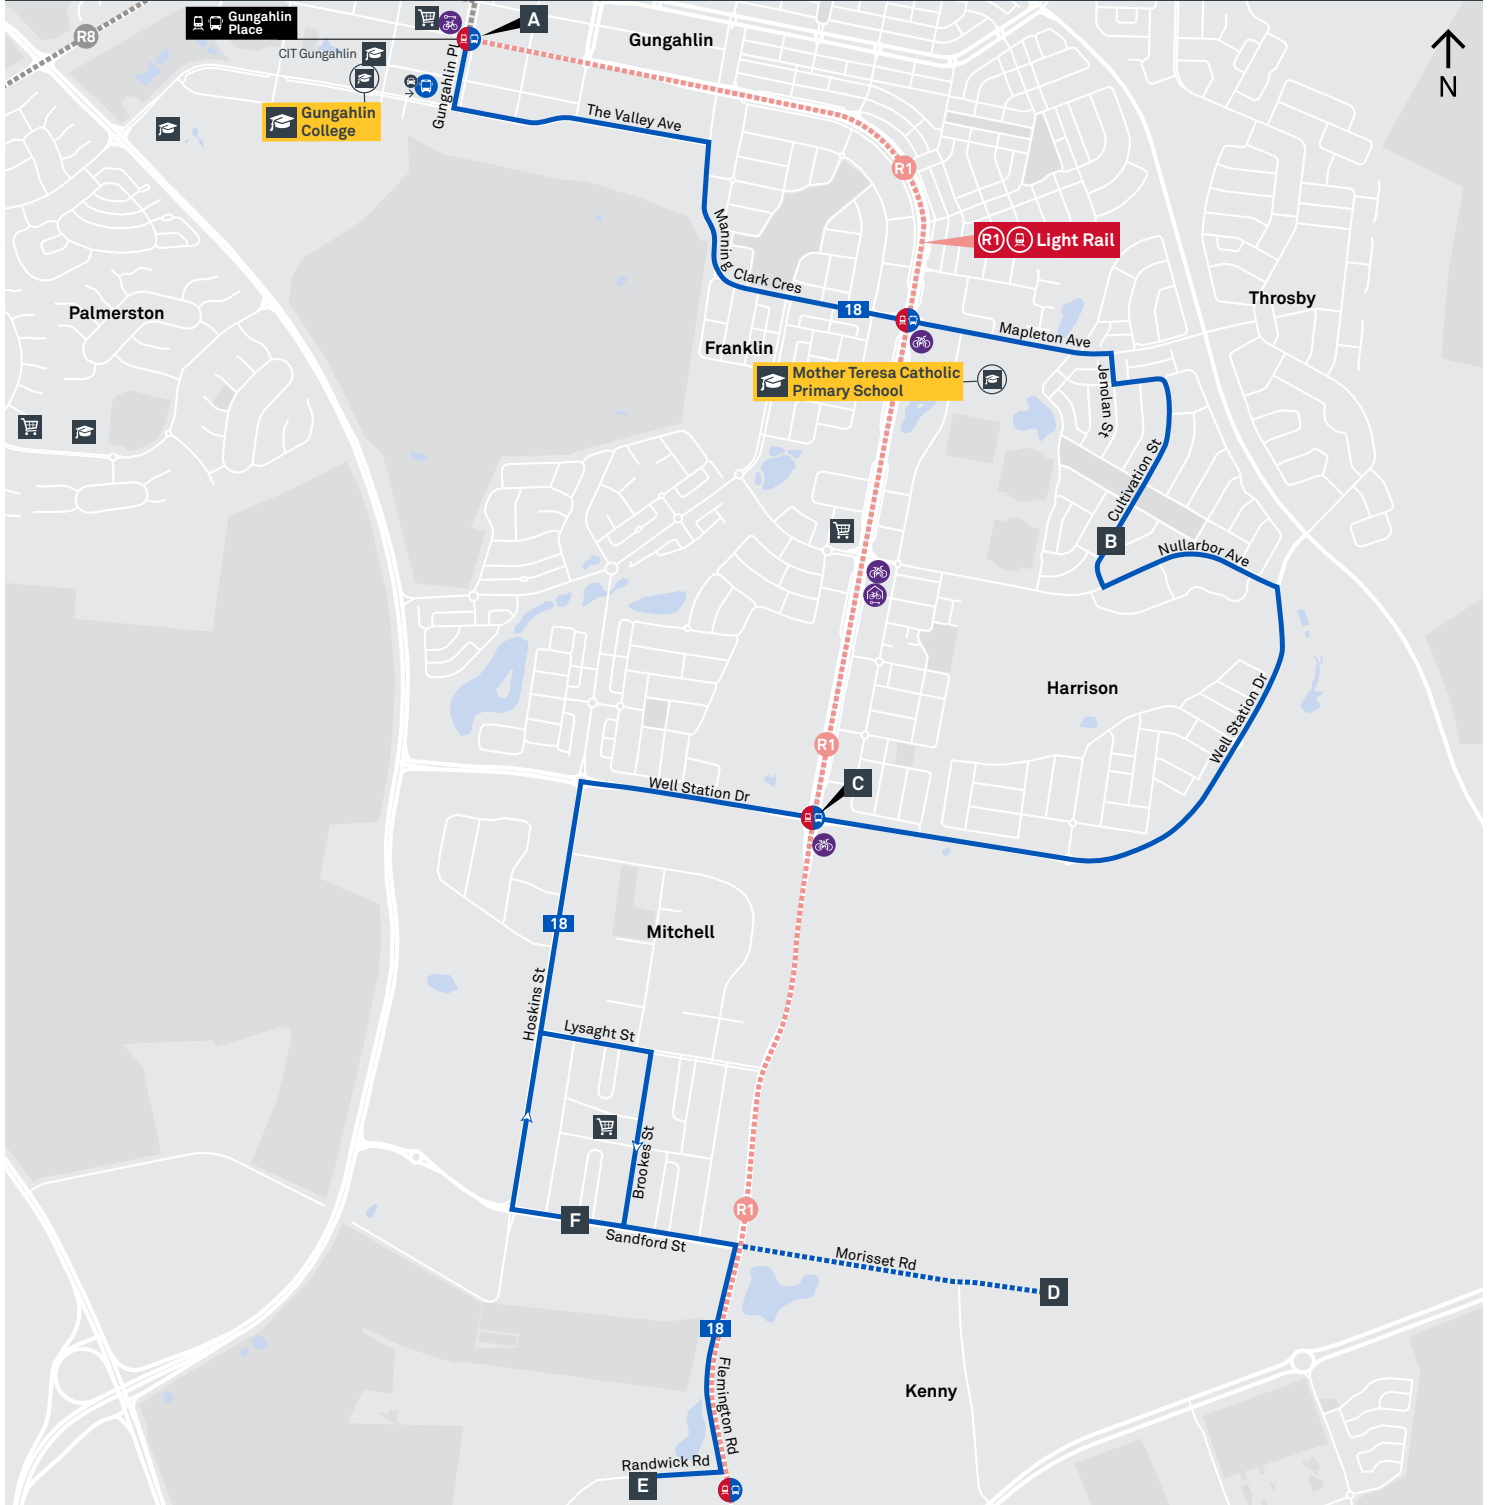

Summary of bus services

Route	AM	PM	Suburbs/Areas Served	Other information
R1	✓	✓	Gungahlin Place, Franklin, Harrison, Dickson, Lyneham, Turner, Braddon, City Bus Station	
18	✓	✓	Gungahlin Place, Franklin, Harrison, Mitchell	
1015	✓	✓	Forde, Throsby	

18 To Mitchell

21 To Gungahlin

22 To Gungahlin

Afternoon school services

1015 To Forde

Afternoon *RAPID* services

R1 Light Rail services depart frequently to Gungahlin & City. Platforms are located on Flemington Road. Visit transport.act.gov.au

CANBERRA
IS BETTER
CONNECTED

transport.act.gov.au

TTC Transport
Canberra

TG19027

GUNGAHLIN TO MITCHELL

via Franklin and Harrison

18

ROUTE MAP

- Bus route
- R8** *RAPID* route
- Bus terminus
- 18** Route number
- Shopping centre
- Bicycle rails
- Bicycle cage
- Peak bus route
- Bus station
- Mode interchange
- Educational institution
- Hospital
- Bicycle lockers
- Park and Ride