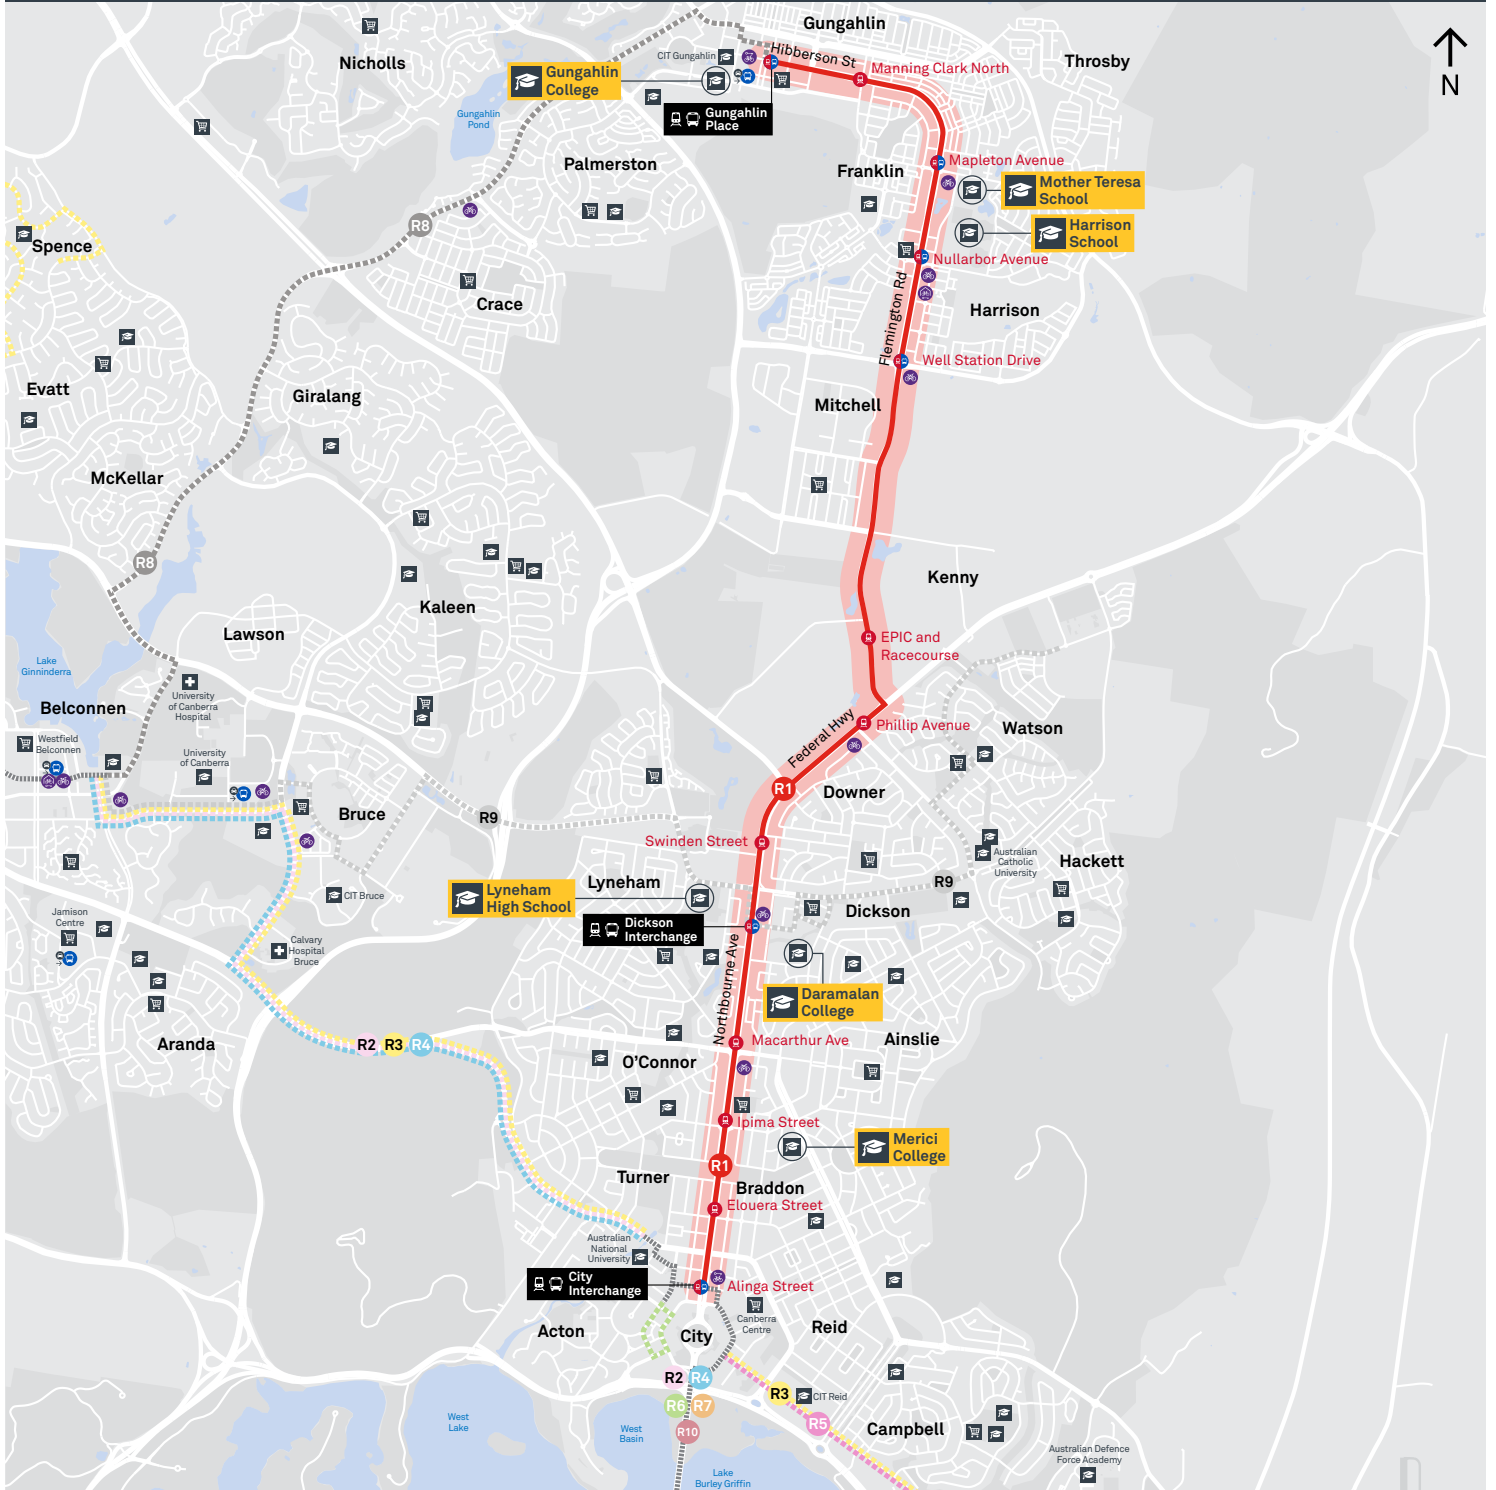

Summary of bus services

Route	AM	PM	Suburbs/Areas Served	Other information
R1	✓	✓	Gungahlin Place, Franklin, Harrison, Dickson, Lyneham, Turner, Braddon, City Bus Station	
18	✓	✓	Gungahlin Place, Franklin, Harrison, Mitchell	
1015	✓	✓	Forde, Throsby	

CANBERRA
IS BETTER
CONNECTED

transport.act.gov.au

TTC Transport
Canberra

TG19027

GUNGAHLIN TO MITCHELL

via Franklin and Harrison

18

ROUTE MAP

CANBERRA IS BETTER CONNECTED

transport.act.gov.au

SCHOOL ROUTE 1015 (AM & PM)

CANBERRA
IS BETTER
CONNECTED

transport.act.gov.au

TTC Transport
Canberra

GUNGAHLIN TO CITY

via Dickson

Effective 27 April 2019

ROUTE MAP

- **RAPID** route
- - - Other **RAPID** route
- Light Rail stop
- R1 Route number
- Mode interchange
- Educational institution
- Shopping centre
- Hospital
- Bicycle lockers
- Bicycle cage
- Bicycle rails
- Park and Ride