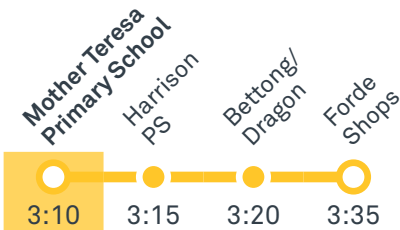

18 To Mitchell

21 To Gungahlin

22 To Gungahlin

Afternoon school services

1015 To Forde

Afternoon *RAPID* services

R1 Light Rail services depart frequently to Gungahlin & City. Platforms are located on Flemington Road. Visit transport.act.gov.au

CANBERRA
IS BETTER
CONNECTED

transport.act.gov.au

TTC Transport
Canberra

TG19027

GUNGAHLIN TO MITCHELL

via Franklin and Harrison

18

ROUTE MAP