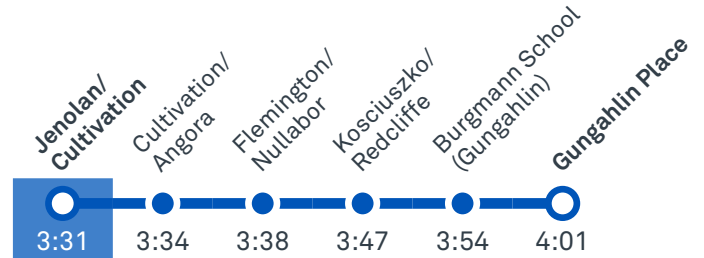

R1 Light Rail services arrive frequently from City & Gungahlin. Platforms are located on Flemington Road. Visit transport.act.gov.au

CANBERRA
IS BETTER
CONNECTED

transport.act.gov.au

TTC Transport
Canberra

TG19027

MOTHER TERESA PRIMARY SCHOOL

Plan your trip with the TC Journey planner! Visit transport.act.gov.au for details

Afternoon regular services

Other times available. Visit transport.act.gov.au

18 To Gungahlin

18 To Mitchell

21 To Gungahlin

22 To Gungahlin

Afternoon school services

1015 To Forde

Afternoon *RAPID* services

R1 Light Rail services depart frequently to Gungahlin & City. Platforms are located on Flemington Road. Visit transport.act.gov.au