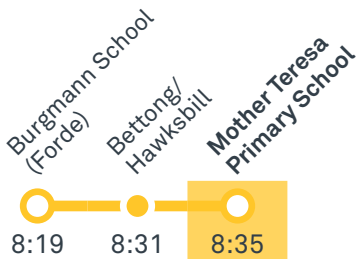

18

Regular route number

1015

School route number

R1

RAPID route number

Walking route

Local area map provides indicative walking paths only. This map is designed to represent local public transport options in the area and is not to scale

Summary of bus services

Route	AM	PM	Suburbs/Areas Served	Other information
R1	✓	✓	Gungahlin Place, Franklin, Harrison, Dickson, Lyneham, Turner, Braddon, City Bus Station	
18	✓	✓	Gungahlin Place, Franklin, Harrison, Mitchell	
1015	✓	✓	Forde, Throsby	

Other times available. Visit transport.act.gov.au

18 From Mitchell

18 From Gungahlin

21 From Gungahlin

22 From Gungahlin

Morning school services

1015 From Forde

Morning *RAPID* services

R1 Light Rail services arrive frequently from City & Gungahlin. Platforms are located on Flemington Road. Visit transport.act.gov.au

CANBERRA
IS BETTER
CONNECTED

transport.act.gov.au

TTC Transport
Canberra