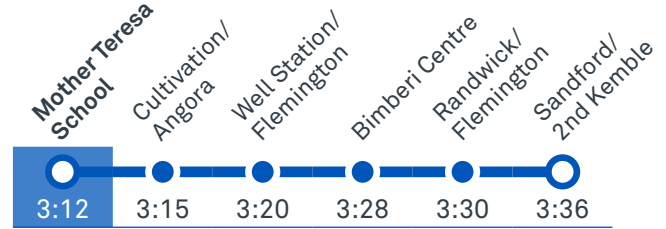

R1 Light Rail services arrive frequently from City & Gungahlin. Platforms are located on Flemington Road. Visit transport.act.gov.au

CANBERRA
IS BETTER
CONNECTED

transport.act.gov.au

TTC Transport
Canberra

TG19027

MOTHER TERESA PRIMARY SCHOOL

Plan your trip with the TC Journey planner! Visit transport.act.gov.au for details

Afternoon regular services

Other times available. Visit transport.act.gov.au

18 To Gungahlin

18 To Mitchell

21 To Gungahlin

22 To Gungahlin

Afternoon school services

1015 To Forde

Afternoon *RAPID* services

R1 Light Rail services depart frequently to Gungahlin & City. Platforms are located on Flemington Road. Visit transport.act.gov.au