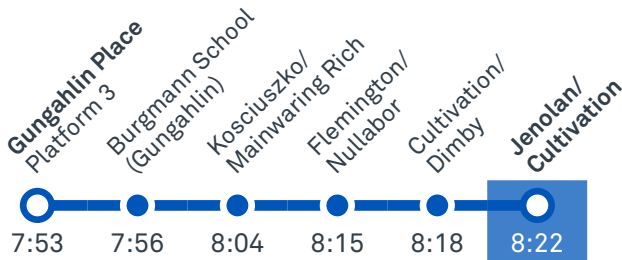

Other times available. Visit transport.act.gov.au

18 From Mitchell

18 From Gungahlin

21 From Gungahlin

22 From Gungahlin

Morning school services

1015 From Forde

Morning *RAPID* services

R1 Light Rail services arrive frequently from City & Gungahlin. Platforms are located on Flemington Road. Visit transport.act.gov.au

CANBERRA
IS BETTER
CONNECTED

transport.act.gov.au

TTC Transport
Canberra

18 To Mitchell

21 To Gungahlin

22 To Gungahlin

Afternoon school services

1015 To Forde

Afternoon *RAPID* services

R1 Light Rail services depart frequently to Gungahlin & City. Platforms are located on Flemington Road. Visit transport.act.gov.au

CANBERRA
IS BETTER
CONNECTED

transport.act.gov.au

TTC Transport
Canberra

TG19027

GUNGAHLIN TO MITCHELL

via Franklin and Harrison

18

ROUTE MAP