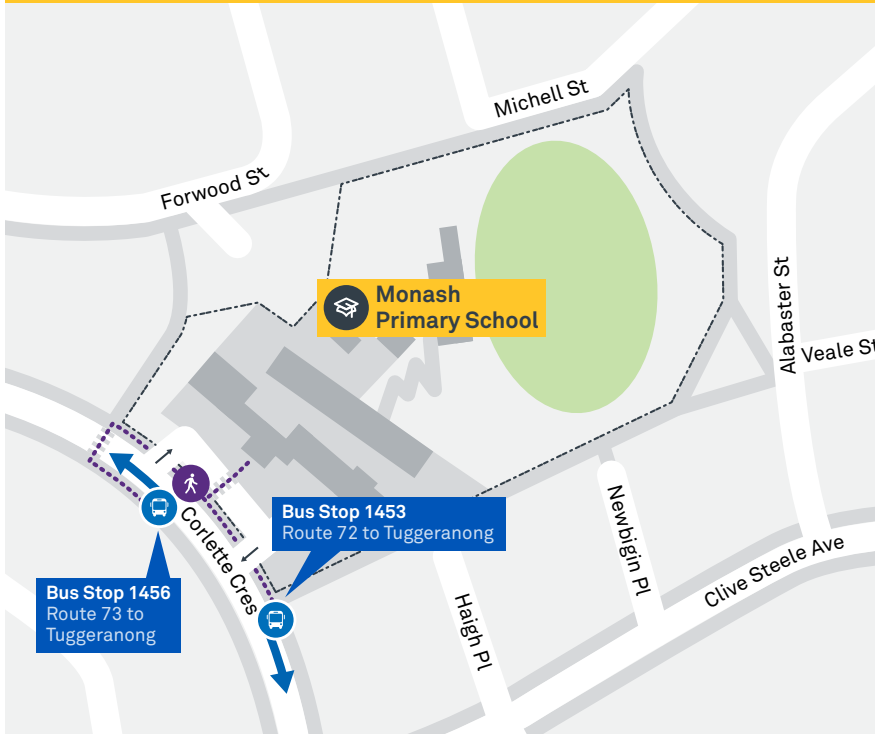

## Local area map

School start

🕒 9:00 am

School finish

🕒 3:00 pm

Bus stop location

72

Regular route number

Walking route

Local area map provides indicative walking paths only. This map is designed to represent local public transport options in the area and is not to scale

# ERINDALE LOOP via Oxley and Monash

## ROUTE MAP

- Bus route
- Bus station
- Mode interchange
- Educational institution
- Hospital
- Bicycle lockers
- Park and Ride
- R4 RAPID route
- Bus terminus
- 72 Route number
- Shopping centre
- Bicycle rails
- Bicycle cage