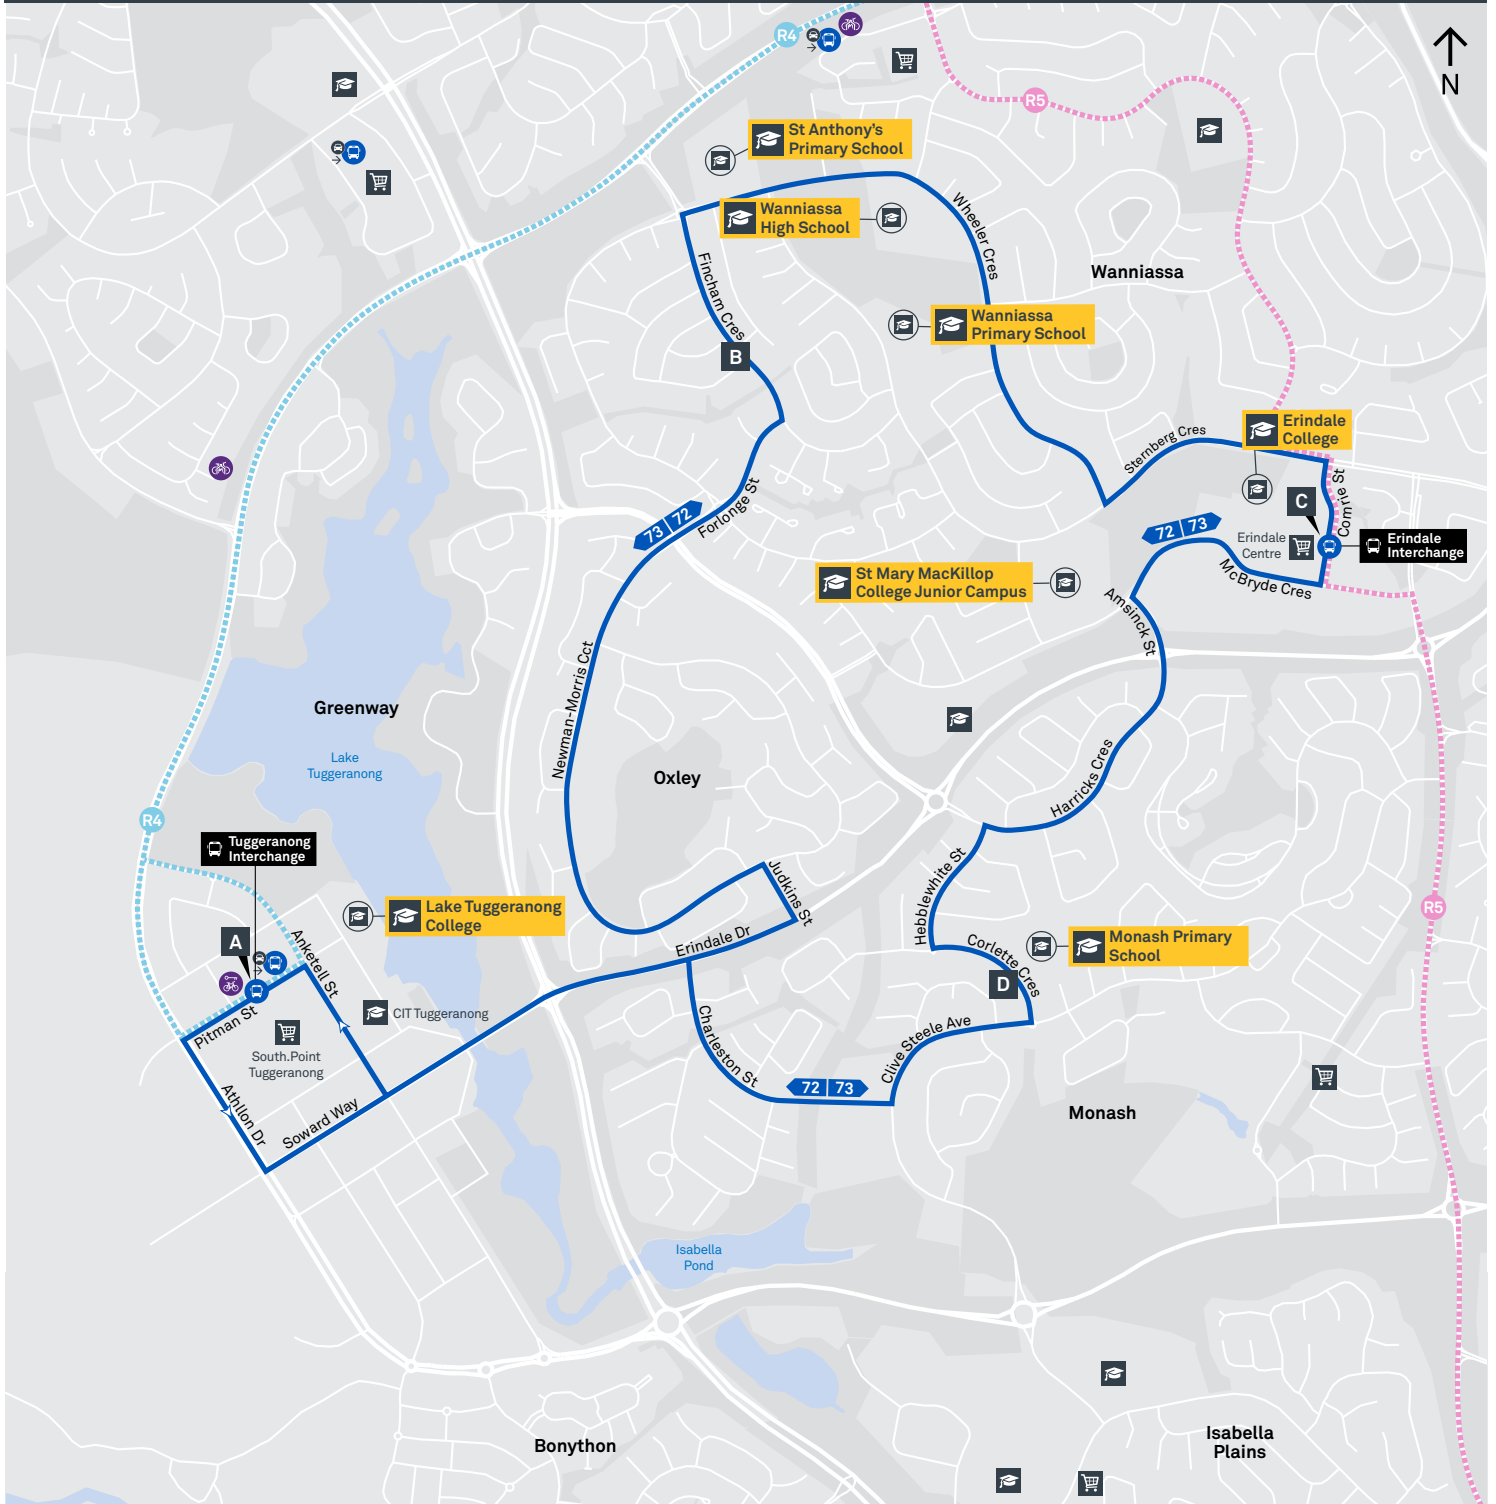

## Afternoon regular services

Other times available. Visit [transport.act.gov.au](http://transport.act.gov.au)

**72**

To Tuggeranong

**73**

To Tuggeranong

CANBERRA  
IS BETTER  
CONNECTED

[transport.act.gov.au](http://transport.act.gov.au)

# ERINDALE LOOP via Oxley and Monash

## ROUTE MAP

- Bus route
- Bus station
- Mode interchange
- Educational institution
- Hospital
- Bicycle lockers
- Park and Ride
- R4 RAPID route
- Bus terminus
- 72 Route number
- Shopping centre
- Bicycle rails
- Bicycle cage