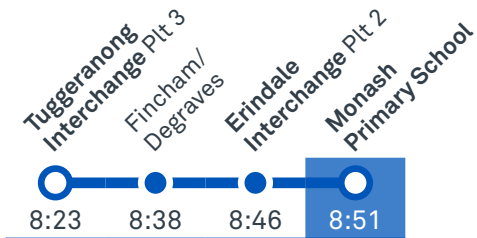

## Morning regular services

Other times available. Visit [transport.act.gov.au](http://transport.act.gov.au)

**72**

From Tuggeranong

**73**

From Tuggeranong

CANBERRA  
IS BETTER  
CONNECTED

[transport.act.gov.au](http://transport.act.gov.au)