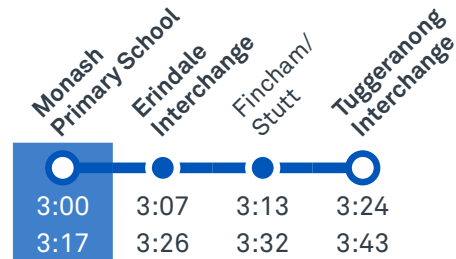

## Afternoon regular services

Other times available. Visit [transport.act.gov.au](http://transport.act.gov.au)

**72**

To Tuggeranong

**73**

To Tuggeranong

CANBERRA  
IS BETTER  
CONNECTED

[transport.act.gov.au](http://transport.act.gov.au)