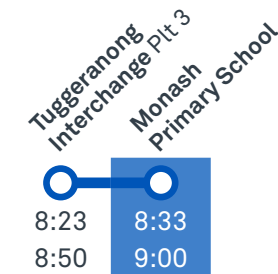

## Morning regular services

Other times available. Visit [transport.act.gov.au](http://transport.act.gov.au)

**72**

From Tuggeranong

**73**

From Tuggeranong

CANBERRA  
IS BETTER  
CONNECTED

[transport.act.gov.au](http://transport.act.gov.au)