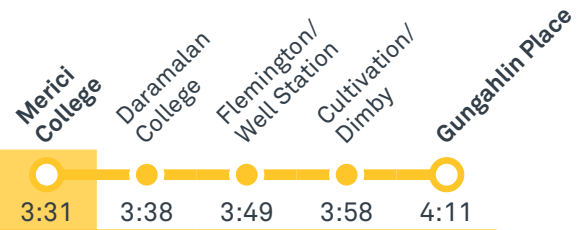

Other times available. Visit transport.act.gov.au

31 To City

31 To Belconnen

Afternoon *RAPID* services

R1 Light Rail services depart frequently to City, Dickson & Gungahlin. Platforms are located on Northbourne Ave. Visit transport.act.gov.au

MERICI COLLEGE

Plan your trip with the TC Journey planner! Visit transport.act.gov.au for details

Afternoon school services

1017 To Belconnen

1018 To Crace

1019 To Nicholls

1020 To Gungahlin

1021 To Watson