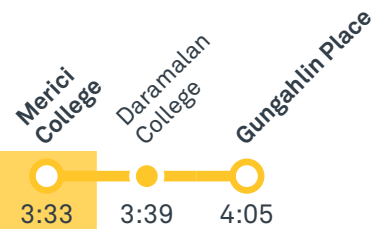

Other times available. Visit transport.act.gov.au

31 To City

31 To Belconnen

Afternoon *RAPID* services

R1 Light Rail services depart frequently to City, Dickson & Gungahlin. Platforms are located on Northbourne Ave. Visit transport.act.gov.au

MERICI COLLEGE

Plan your trip with the TC Journey planner! Visit transport.act.gov.au for details

Afternoon school services

1017 To Belconnen

1018 To Crace

1019 To Nicholls

1020 To Gungahlin

1021 To Watson

1022 To Casey

1023 To Bonner

1024 To Gungahlin

CANBERRA IS BETTER CONNECTED

transport.act.gov.au

TTC Transport Canberra

TG19027

BELCONNEN TO CITY via Kaleen and Dickson