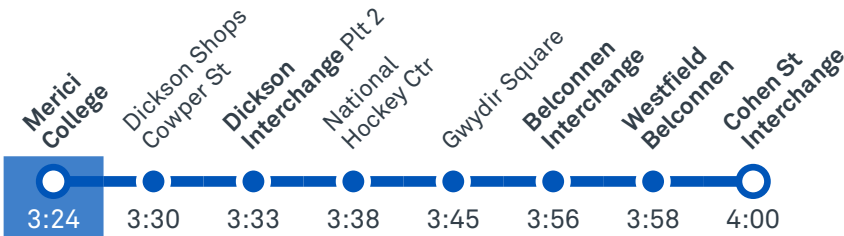

R1 Light Rail services arrive frequently from City, Dickson & Gungahlin. Platforms are located on Northbourne Ave. Visit transport.act.gov.au

TG19027

CANBERRA
IS BETTER
CONNECTED

transport.act.gov.au

TTC Transport
Canberra

MERICI COLLEGE

Plan your trip with the TC Journey planner! Visit transport.act.gov.au for details

Morning school services

1017 From Belconnen

1018 From Crace

1019 From Nicholls

1020 From Gungahlin

1021 From Watson

1022 From Casey

1023 From Bonner

1024 From Gungahlin

TG19027

CANBERRA IS BETTER CONNECTED

transport.act.gov.au

TTC Transport Canberra

Afternoon regular services

Other times available. Visit transport.act.gov.au

31 To City

31 To Belconnen

Afternoon *RAPID* services

R1 Light Rail services depart frequently to City, Dickson & Gungahlin. Platforms are located on Northbourne Ave. Visit transport.act.gov.au