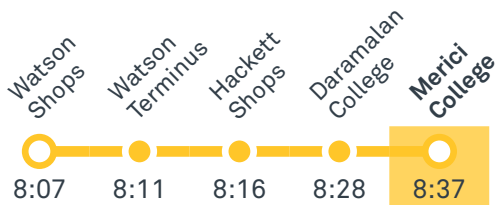

R1 Light Rail services arrive frequently from City, Dickson & Gungahlin. Platforms are located on Northbourne Ave. Visit transport.act.gov.au

TG19027

CANBERRA
IS BETTER
CONNECTED

transport.act.gov.au

TTC Transport
Canberra

MERICI COLLEGE

Plan your trip with the TC Journey planner! Visit transport.act.gov.au for details

Morning school services

1017 From Belconnen

1018 From Crace

1019 From Nicholls

1020 From Gungahlin

1021 From Watson

1022 From Casey

1023 From Bonner

1024 From Gungahlin

TG19027

CANBERRA IS BETTER CONNECTED

transport.act.gov.au

TTC Transport Canberra

Afternoon regular services

Other times available. Visit transport.act.gov.au

31 To City

31 To Belconnen

Afternoon *RAPID* services

R1 Light Rail services depart frequently to City, Dickson & Gungahlin. Platforms are located on Northbourne Ave. Visit transport.act.gov.au