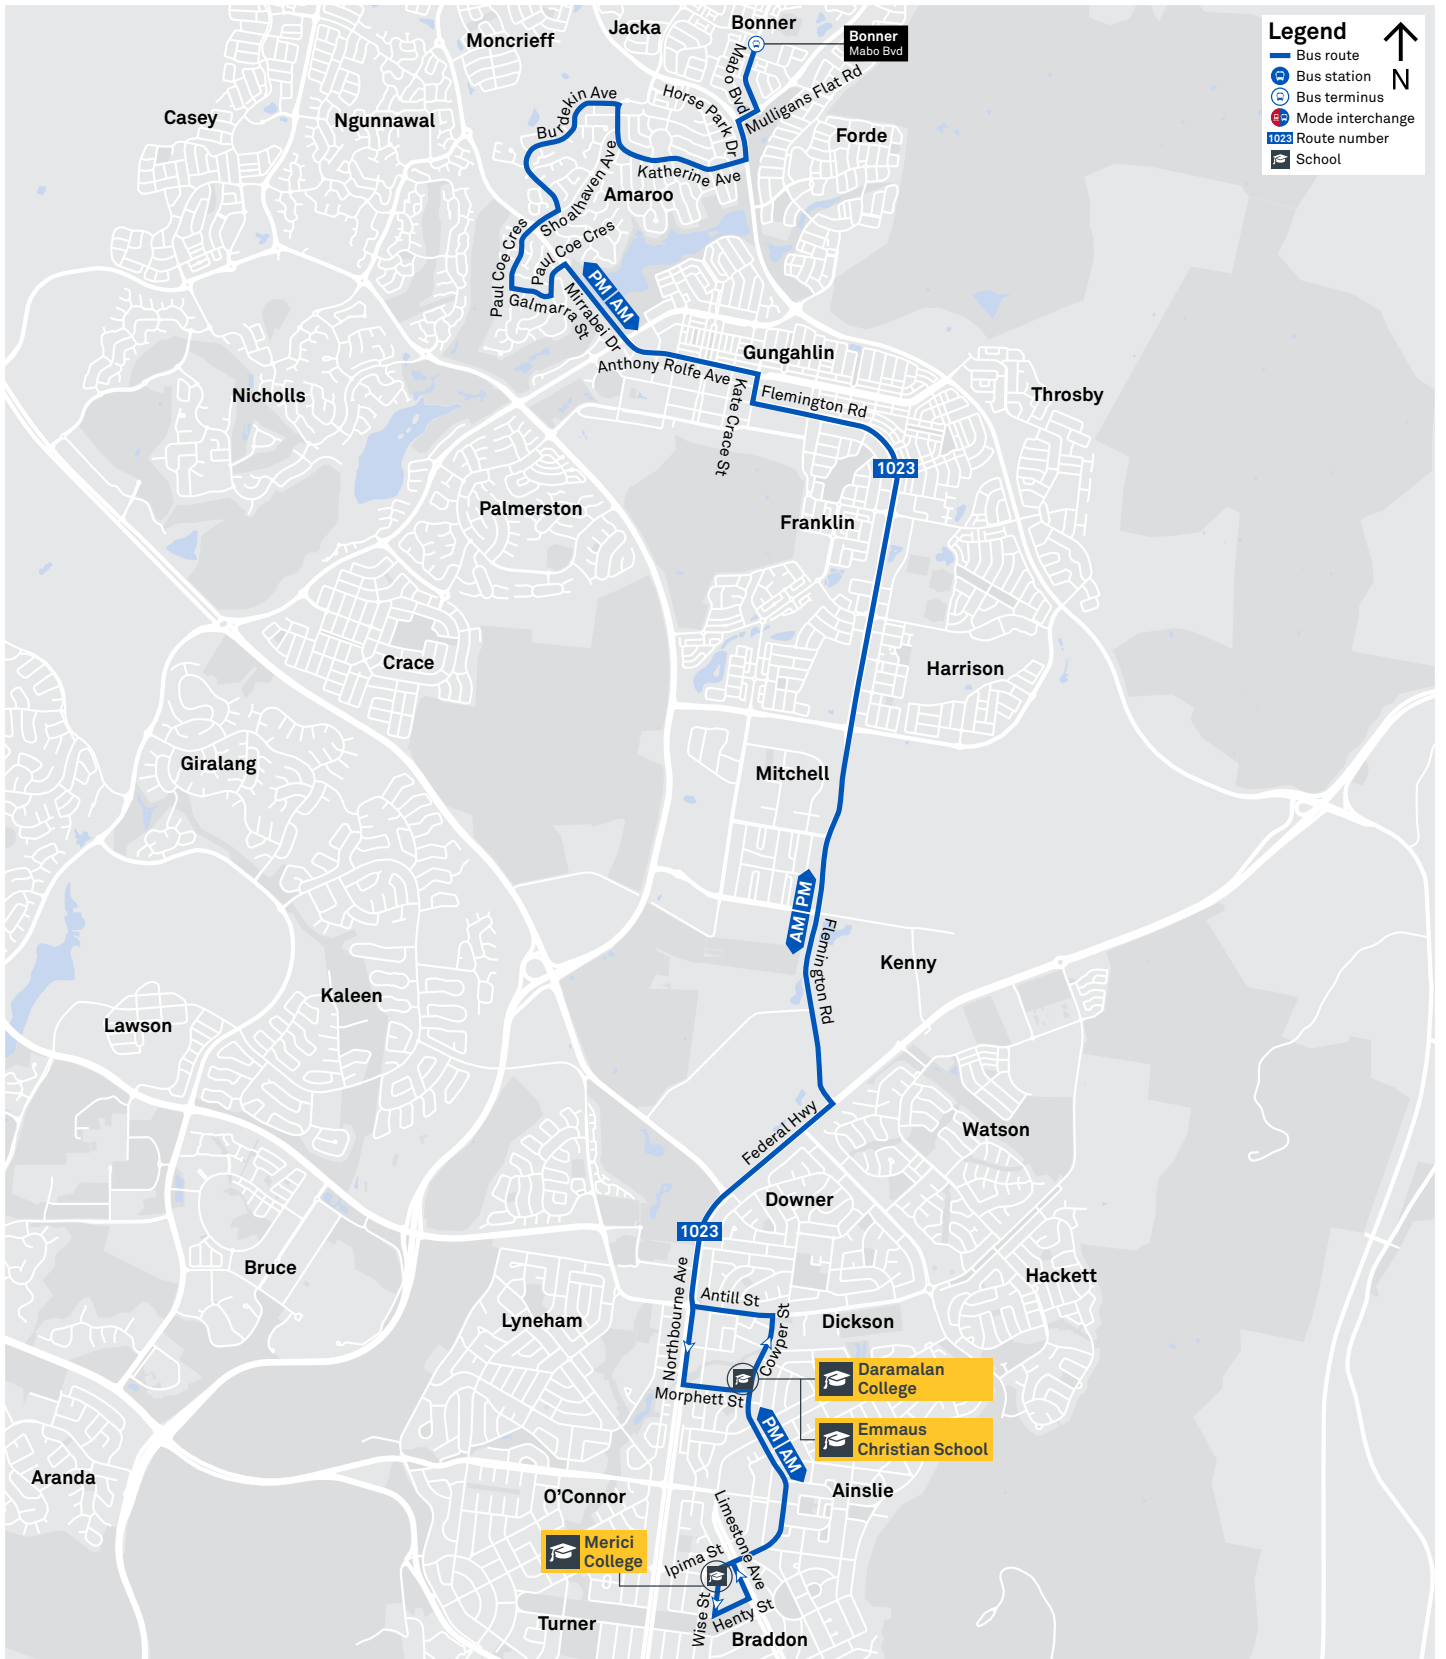

Other times available. Visit transport.act.gov.au

31 To City

31 To Belconnen

Afternoon *RAPID* services

R1 Light Rail services depart frequently to City, Dickson & Gungahlin. Platforms are located on Northbourne Ave. Visit transport.act.gov.au

1022 To Casey

1023 To Bonner

1024 To Gungahlin

CANBERRA IS BETTER CONNECTED

transport.act.gov.au

TTC Transport Canberra

TG19027

BELCONNEN TO CITY via Kaleen and Dickson

transport.act.gov.au

TTC Transport
Canberra

SCHOOL ROUTE 1022 (AM & PM)

SCHOOL ROUTE 1023 (AM & PM)

SCHOOL ROUTE 1024 (AM & PM)

GUNGAHLIN TO CITY

via Dickson

Effective 27 April 2019

ROUTE MAP

- **RAPID** route
- - - Other **RAPID** route
- Light Rail stop
- R1 Route number
- Mode interchange
- Educational institution
- Shopping centre
- Hospital
- Bicycle lockers
- Bicycle cage
- Bicycle rails
- Park and Ride