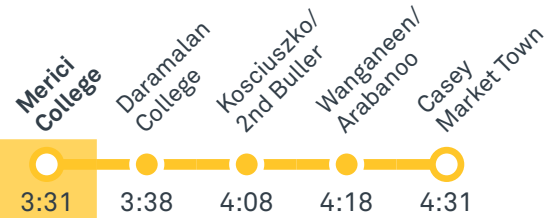

Other times available. Visit transport.act.gov.au

31 To City

31 To Belconnen

Afternoon *RAPID* services

R1 Light Rail services depart frequently to City, Dickson & Gungahlin. Platforms are located on Northbourne Ave. Visit transport.act.gov.au

MERICI COLLEGE

Plan your trip with the TC Journey planner! Visit transport.act.gov.au for details

Afternoon school services

1017 To Belconnen

1018 To Crace

1019 To Nicholls

1020 To Gungahlin

1021 To Watson

1022 To Casey

1023 To Bonner

1024 To Gungahlin

CANBERRA IS BETTER CONNECTED

transport.act.gov.au

TTC Transport Canberra

TG19027

BELCONNEN TO CITY via Kaleen and Dickson