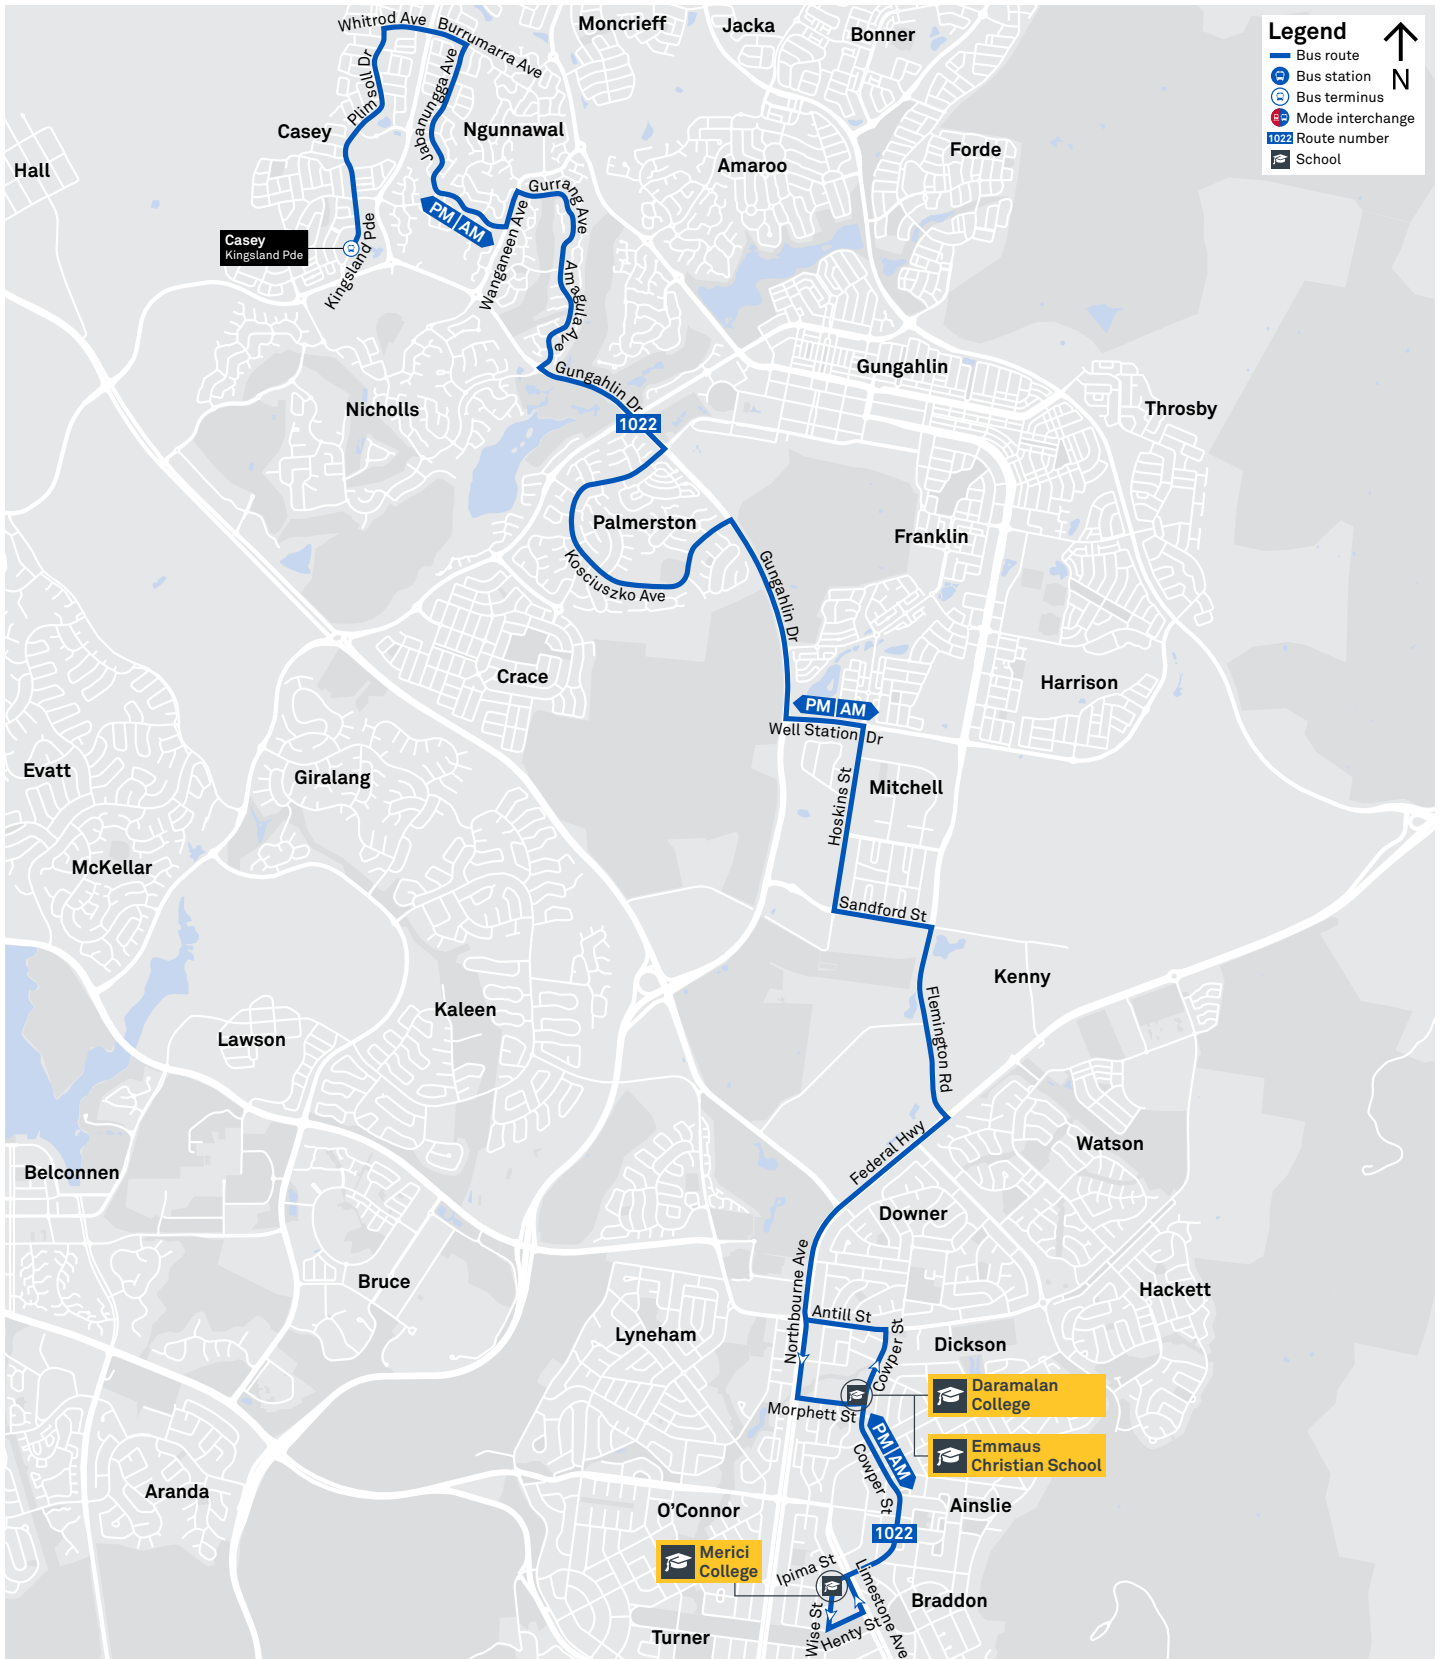

1022 To Casey

1023 To Bonner

1024 To Gungahlin

CANBERRA IS BETTER CONNECTED

transport.act.gov.au

TTC Transport Canberra

TG19027

BELCONNEN TO CITY via Kaleen and Dickson

CANBERRA IS BETTER CONNECTED

transport.act.gov.au

SCHOOL ROUTE 1017 (AM & PM)

SCHOOL ROUTE 1018 (AM & PM)

SCHOOL ROUTE 1019 (AM & PM)

SCHOOL ROUTE 1020 (AM & PM)

SCHOOL ROUTE 1021 (AM & PM)

CANBERRA
IS BETTER
CONNECTED

transport.act.gov.au

TTC Transport
Canberra

SCHOOL ROUTE 1022 (AM & PM)

SCHOOL ROUTE 1023 (AM & PM)

SCHOOL ROUTE 1024 (AM & PM)

GUNGAHLIN TO CITY

via Dickson

Effective 27 April 2019

ROUTE MAP

- **RAPID** route
- - - Other **RAPID** route
- Light Rail stop
- R1 Route number
- Mode interchange
- Educational institution
- Shopping centre
- Hospital
- Bicycle lockers
- Bicycle cage
- Bicycle rails
- Park and Ride