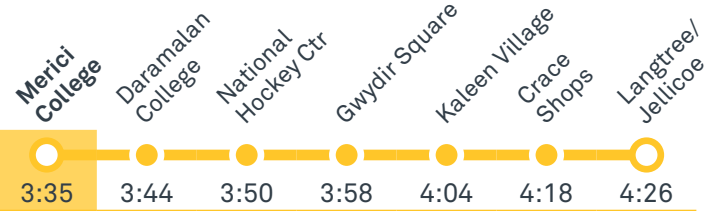

Other times available. Visit transport.act.gov.au

31 To City

31 To Belconnen

Afternoon *RAPID* services

R1 Light Rail services depart frequently to City, Dickson & Gungahlin. Platforms are located on Northbourne Ave. Visit transport.act.gov.au

MERICI COLLEGE

Plan your trip with the TC Journey planner! Visit transport.act.gov.au for details

Afternoon school services

1017 To Belconnen

1018 To Crace

1019 To Nicholls

1020 To Gungahlin

1021 To Watson