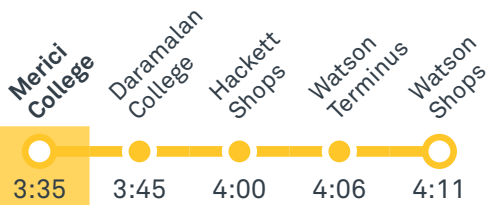

Other times available. Visit transport.act.gov.au

31 To City

31 To Belconnen

Afternoon *RAPID* services

R1 Light Rail services depart frequently to City, Dickson & Gungahlin. Platforms are located on Northbourne Ave. Visit transport.act.gov.au

MERICI COLLEGE

Plan your trip with the TC Journey planner! Visit transport.act.gov.au for details

Afternoon school services

1017 To Belconnen

1018 To Crace

1019 To Nicholls

1020 To Gungahlin

1021 To Watson