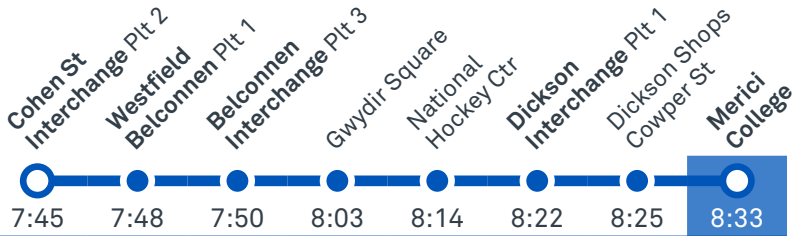

CANBERRA
IS BETTER
CONNECTED

transport.act.gov.au

TTC Transport
Canberra

TG19027

Summary of bus services

Route	AM	PM	Suburbs/Areas Served	Other information
R1	✓	✓	Gungahlin Place, Franklin, Harrison, Dickson, Lyneham, Turner, Braddon, City Bus Station	
31	✓	✓	City Interchange, Braddon, Ainslie, Dickson Interchange, Lyneham, Kaleen, Belconnen Bus Stations	
1017	✓	✓	Belconnen Bus Stations	
1018	✓	✓	Crace, Giralang, Kaleen	
1019	✓	✓	Nicholls	
1020	✓	✓	Gungahlin Place Bus Station, Franklin, Harrison	
1021	✓	✓	Watson, Hackett	
1022	✓	✓	Casey, Ngunnawal, Palmerston, Mitchell	
1023	✓	✓	Bonner, Amaroo, Gungahlin	
1024	✓	✓	Gungahlin Place, Franklin	

MERICI COLLEGE

Plan your trip with the TC Journey planner! Visit transport.act.gov.au for details

Morning regular services

Other times available. Visit transport.act.gov.au

31 From Belconnen

31 From City

Morning *RAPID* services

R1 Light Rail services arrive frequently from City, Dickson & Gungahlin. Platforms are located on Northbourne Ave. Visit transport.act.gov.au

TG19027

CANBERRA
IS BETTER
CONNECTED

transport.act.gov.au

TTC Transport
Canberra

Other times available. Visit transport.act.gov.au

31 To City

31 To Belconnen

Afternoon *RAPID* services

R1 Light Rail services depart frequently to City, Dickson & Gungahlin. Platforms are located on Northbourne Ave. Visit transport.act.gov.au