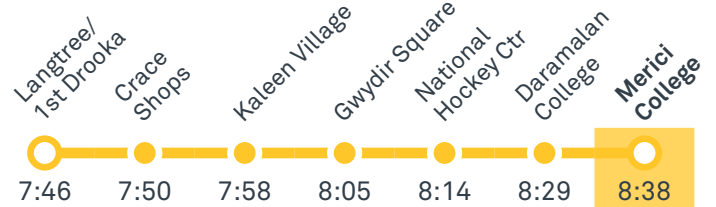

R1 Light Rail services arrive frequently from City, Dickson & Gungahlin. Platforms are located on Northbourne Ave. Visit transport.act.gov.au

TG19027

CANBERRA
IS BETTER
CONNECTED

transport.act.gov.au

TTC Transport
Canberra

MERICI COLLEGE

Plan your trip with the TC Journey planner! Visit transport.act.gov.au for details

Morning school services

1017 From Belconnen

1018 From Crace

1019 From Nicholls

1020 From Gungahlin

1021 From Watson

1022 From Casey

1023 From Bonner

1024 From Gungahlin

TG19027

CANBERRA IS BETTER CONNECTED

transport.act.gov.au

TTC Transport Canberra

Afternoon regular services

Other times available. Visit transport.act.gov.au

31 To City

31 To Belconnen

Afternoon *RAPID* services

R1 Light Rail services depart frequently to City, Dickson & Gungahlin. Platforms are located on Northbourne Ave. Visit transport.act.gov.au