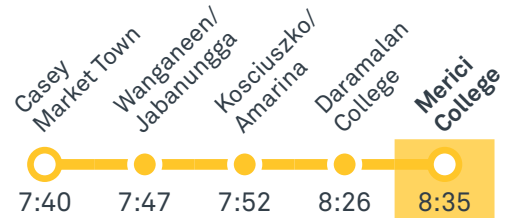

R1 Light Rail services arrive frequently from City, Dickson & Gungahlin. Platforms are located on Northbourne Ave. Visit transport.act.gov.au

TG19027

CANBERRA
IS BETTER
CONNECTED

transport.act.gov.au

TTC Transport
Canberra

MERICI COLLEGE

Plan your trip with the TC Journey planner! Visit transport.act.gov.au for details

Morning school services

1017 From Belconnen

1018 From Crace

1019 From Nicholls

1020 From Gungahlin

1021 From Watson

1022 From Casey

1023 From Bonner

1024 From Gungahlin

TG19027

CANBERRA IS BETTER CONNECTED

transport.act.gov.au

TTC Transport Canberra

Afternoon regular services

Other times available. Visit transport.act.gov.au

31 To City

31 To Belconnen

Afternoon *RAPID* services

R1 Light Rail services depart frequently to City, Dickson & Gungahlin. Platforms are located on Northbourne Ave. Visit transport.act.gov.au