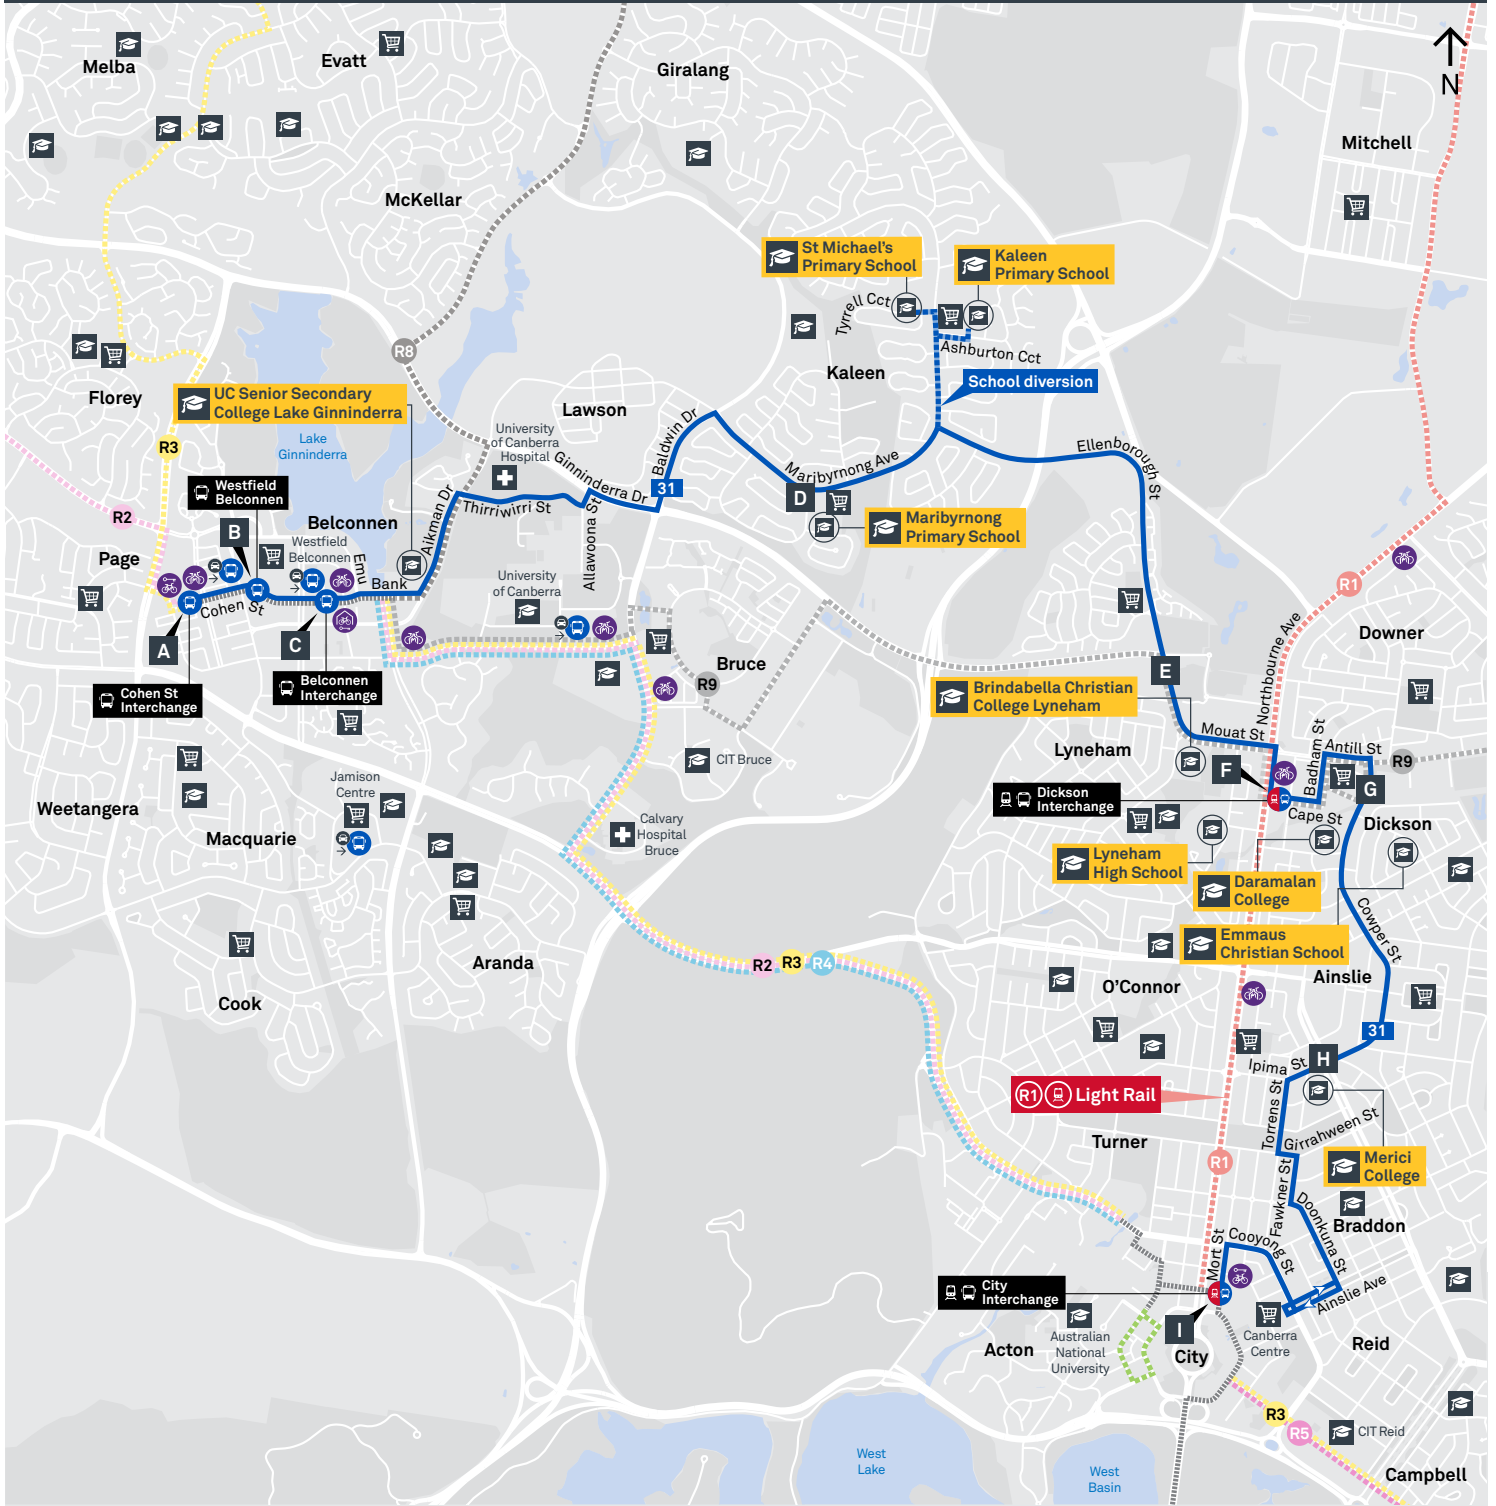

Other times available. Visit transport.act.gov.au

31 To City

31 To Belconnen

Afternoon *RAPID* services

R1 Light Rail services depart frequently to City, Dickson & Gungahlin. Platforms are located on Northbourne Ave. Visit transport.act.gov.au

1022 To Casey

1023 To Bonner

1024 To Gungahlin

CANBERRA IS BETTER CONNECTED

transport.act.gov.au

TTC Transport Canberra

TG19027

BELCONNEN TO CITY via Kaleen and Dickson

31

ROUTE MAP

- Bus route
- R2 RAPID route
- Bus terminus
- 31 Route number
- Shopping centre
- Bicycle rails
- Bicycle cage
- Bus station
- Mode interchange
- Educational institution
- Hospital
- Bicycle lockers
- Park and Ride

transport.act.gov.au

TTC Transport
Canberra

SCHOOL ROUTE 1022 (AM & PM)

SCHOOL ROUTE 1023 (AM & PM)

SCHOOL ROUTE 1024 (AM & PM)

GUNGAHLIN TO CITY

via Dickson

Effective 27 April 2019