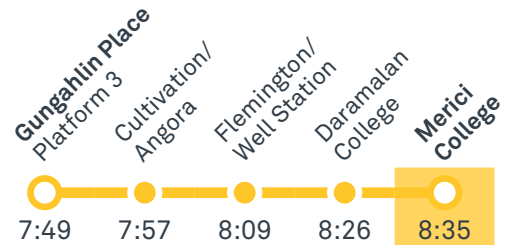

R1 Light Rail services arrive frequently from City, Dickson & Gungahlin. Platforms are located on Northbourne Ave. Visit transport.act.gov.au

TG19027

CANBERRA
IS BETTER
CONNECTED

transport.act.gov.au

TTC Transport
Canberra

MERICI COLLEGE

Plan your trip with the TC Journey planner! Visit transport.act.gov.au for details

Morning school services

1017 From Belconnen

1018 From Crace

1019 From Nicholls

1020 From Gungahlin

1021 From Watson

1022 From Casey

1023 From Bonner

1024 From Gungahlin

TG19027

CANBERRA IS BETTER CONNECTED

transport.act.gov.au

TTC Transport Canberra

Afternoon regular services

Other times available. Visit transport.act.gov.au

31 To City

31 To Belconnen

Afternoon *RAPID* services

R1 Light Rail services depart frequently to City, Dickson & Gungahlin. Platforms are located on Northbourne Ave. Visit transport.act.gov.au