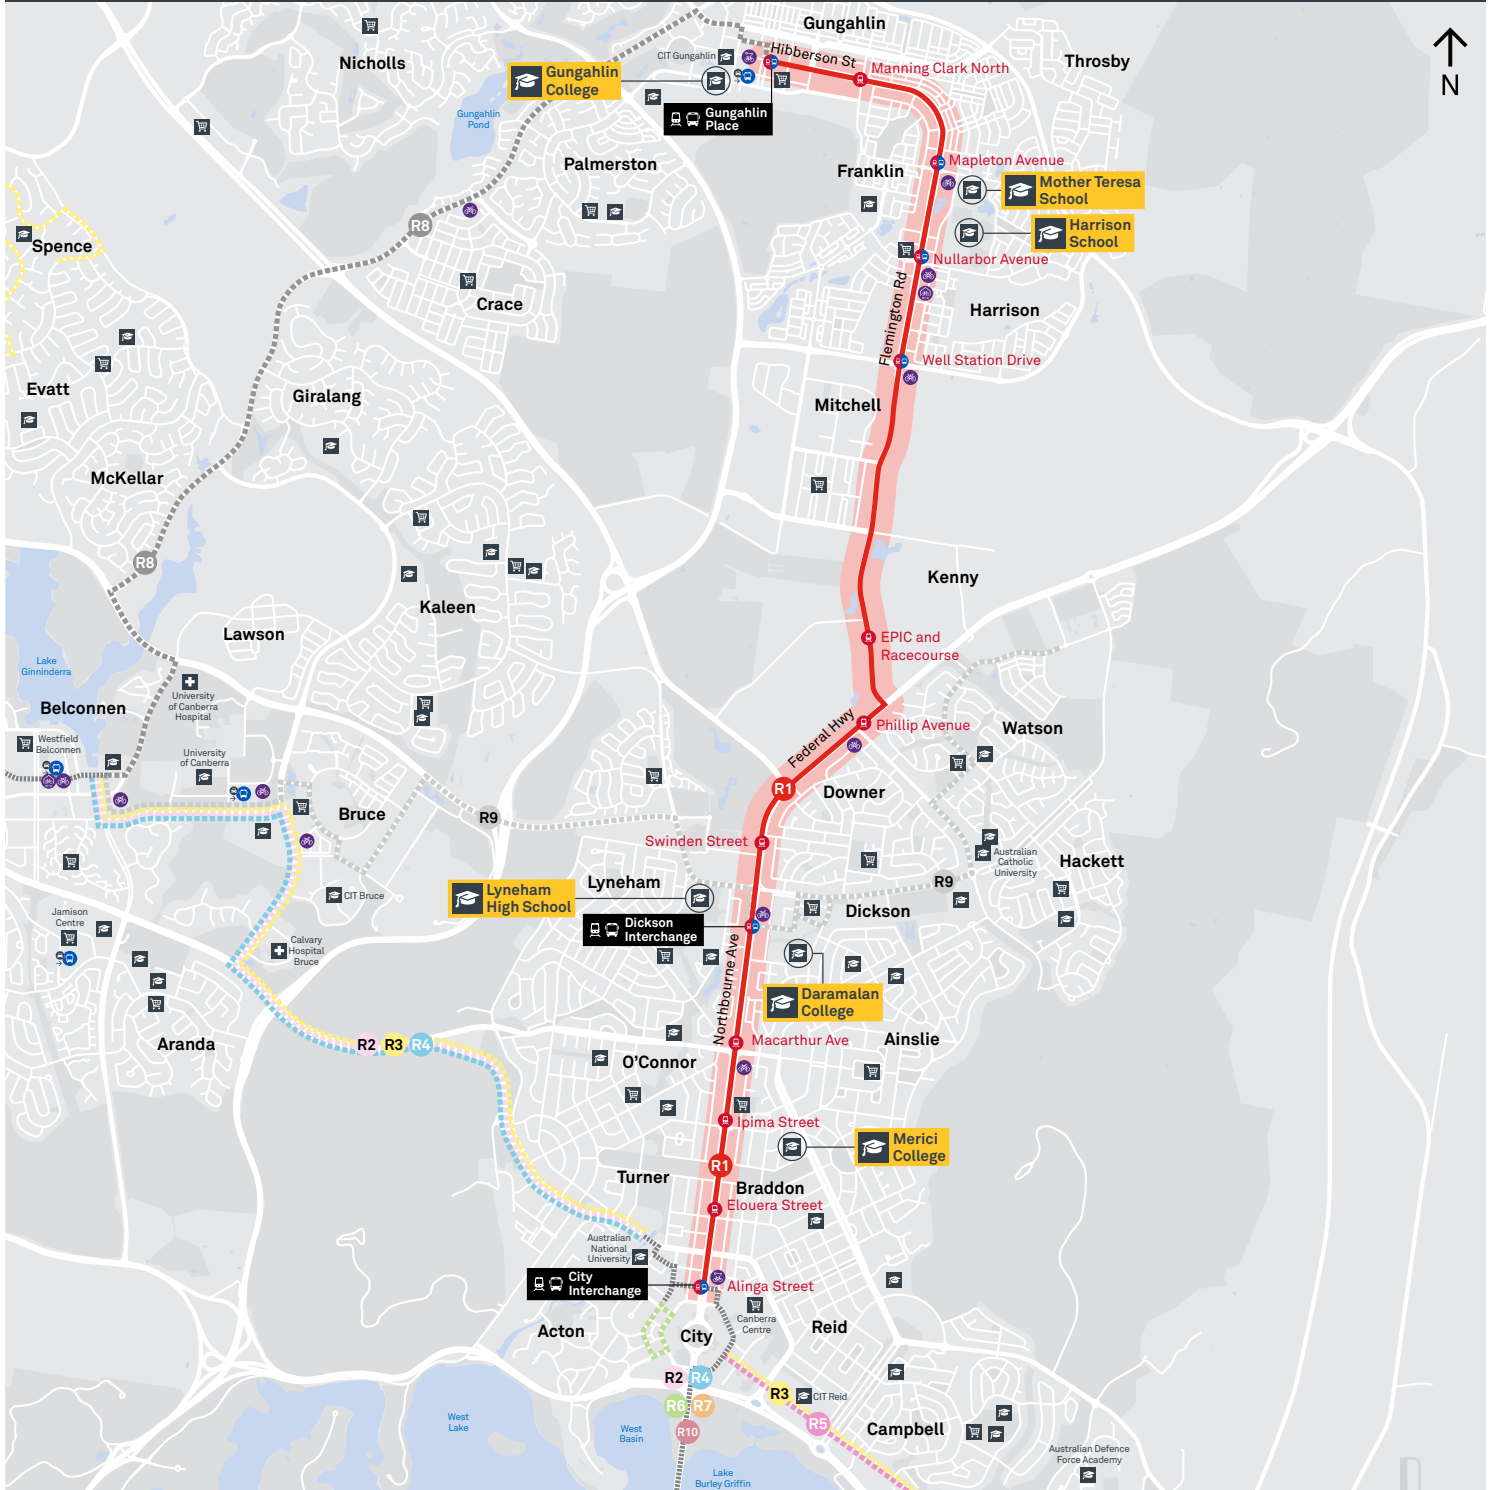

Other times available. Visit transport.act.gov.au

31 To City

31 To Belconnen

Afternoon *RAPID* services

R1 Light Rail services depart frequently to City, Dickson & Gungahlin. Platforms are located on Northbourne Ave. Visit transport.act.gov.au

1022 To Casey

1023 To Bonner

1024 To Gungahlin

CANBERRA IS BETTER CONNECTED

transport.act.gov.au

TTC Transport Canberra

TG19027

BELCONNEN TO CITY via Kaleen and Dickson

transport.act.gov.au

TTC Transport
Canberra

SCHOOL ROUTE 1022 (AM & PM)

SCHOOL ROUTE 1023 (AM & PM)

SCHOOL ROUTE 1024 (AM & PM)

GUNGAHLIN TO CITY

via Dickson

Effective 27 April 2019

ROUTE MAP

- **RAPID** route
- - - Other **RAPID** route
- Light Rail stop
- R1 Route number
- Mode interchange
- Educational institution
- Shopping centre
- Hospital
- Bicycle lockers
- Bicycle cage
- Bicycle rails
- Park and Ride