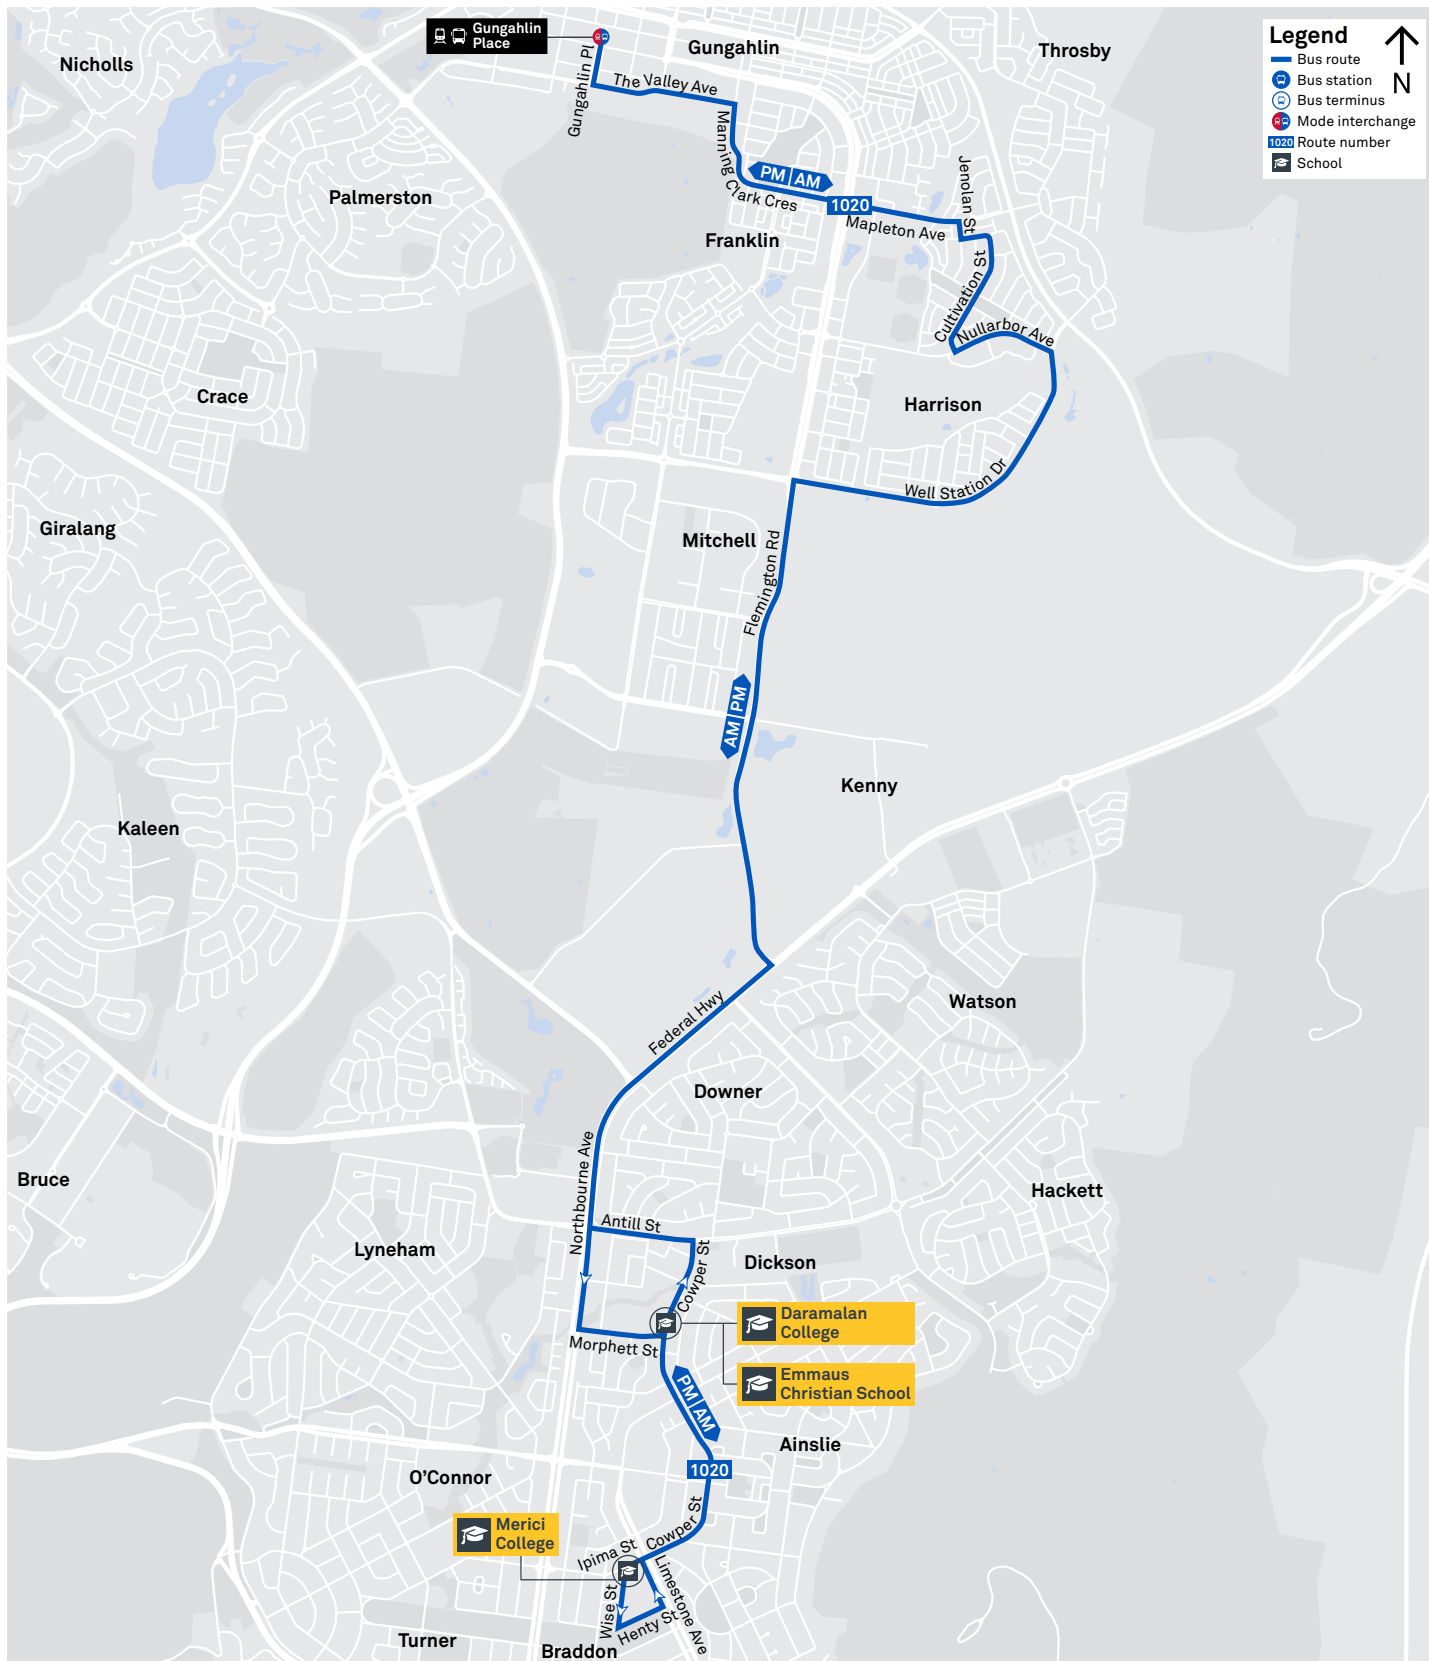

Other times available. Visit transport.act.gov.au

31 To City

31 To Belconnen

Afternoon *RAPID* services

R1 Light Rail services depart frequently to City, Dickson & Gungahlin. Platforms are located on Northbourne Ave. Visit transport.act.gov.au

CANBERRA IS BETTER CONNECTED

transport.act.gov.au

SCHOOL ROUTE 1017 (AM & PM)

SCHOOL ROUTE 1018 (AM & PM)

SCHOOL ROUTE 1019 (AM & PM)

SCHOOL ROUTE 1020 (AM & PM)

SCHOOL ROUTE 1021 (AM & PM)

CANBERRA
IS BETTER
CONNECTED

transport.act.gov.au

TTC Transport
Canberra

SCHOOL ROUTE 1022 (AM & PM)

SCHOOL ROUTE 1023 (AM & PM)

SCHOOL ROUTE 1024 (AM & PM)

GUNGAHLIN TO CITY

via Dickson

Effective 27 April 2019

ROUTE MAP

- **RAPID** route
- - - Other **RAPID** route
- Light Rail stop
- R1 Route number
- Mode interchange
- Educational institution
- Shopping centre
- Hospital
- Bicycle lockers
- Bicycle cage
- Bicycle rails
- Park and Ride