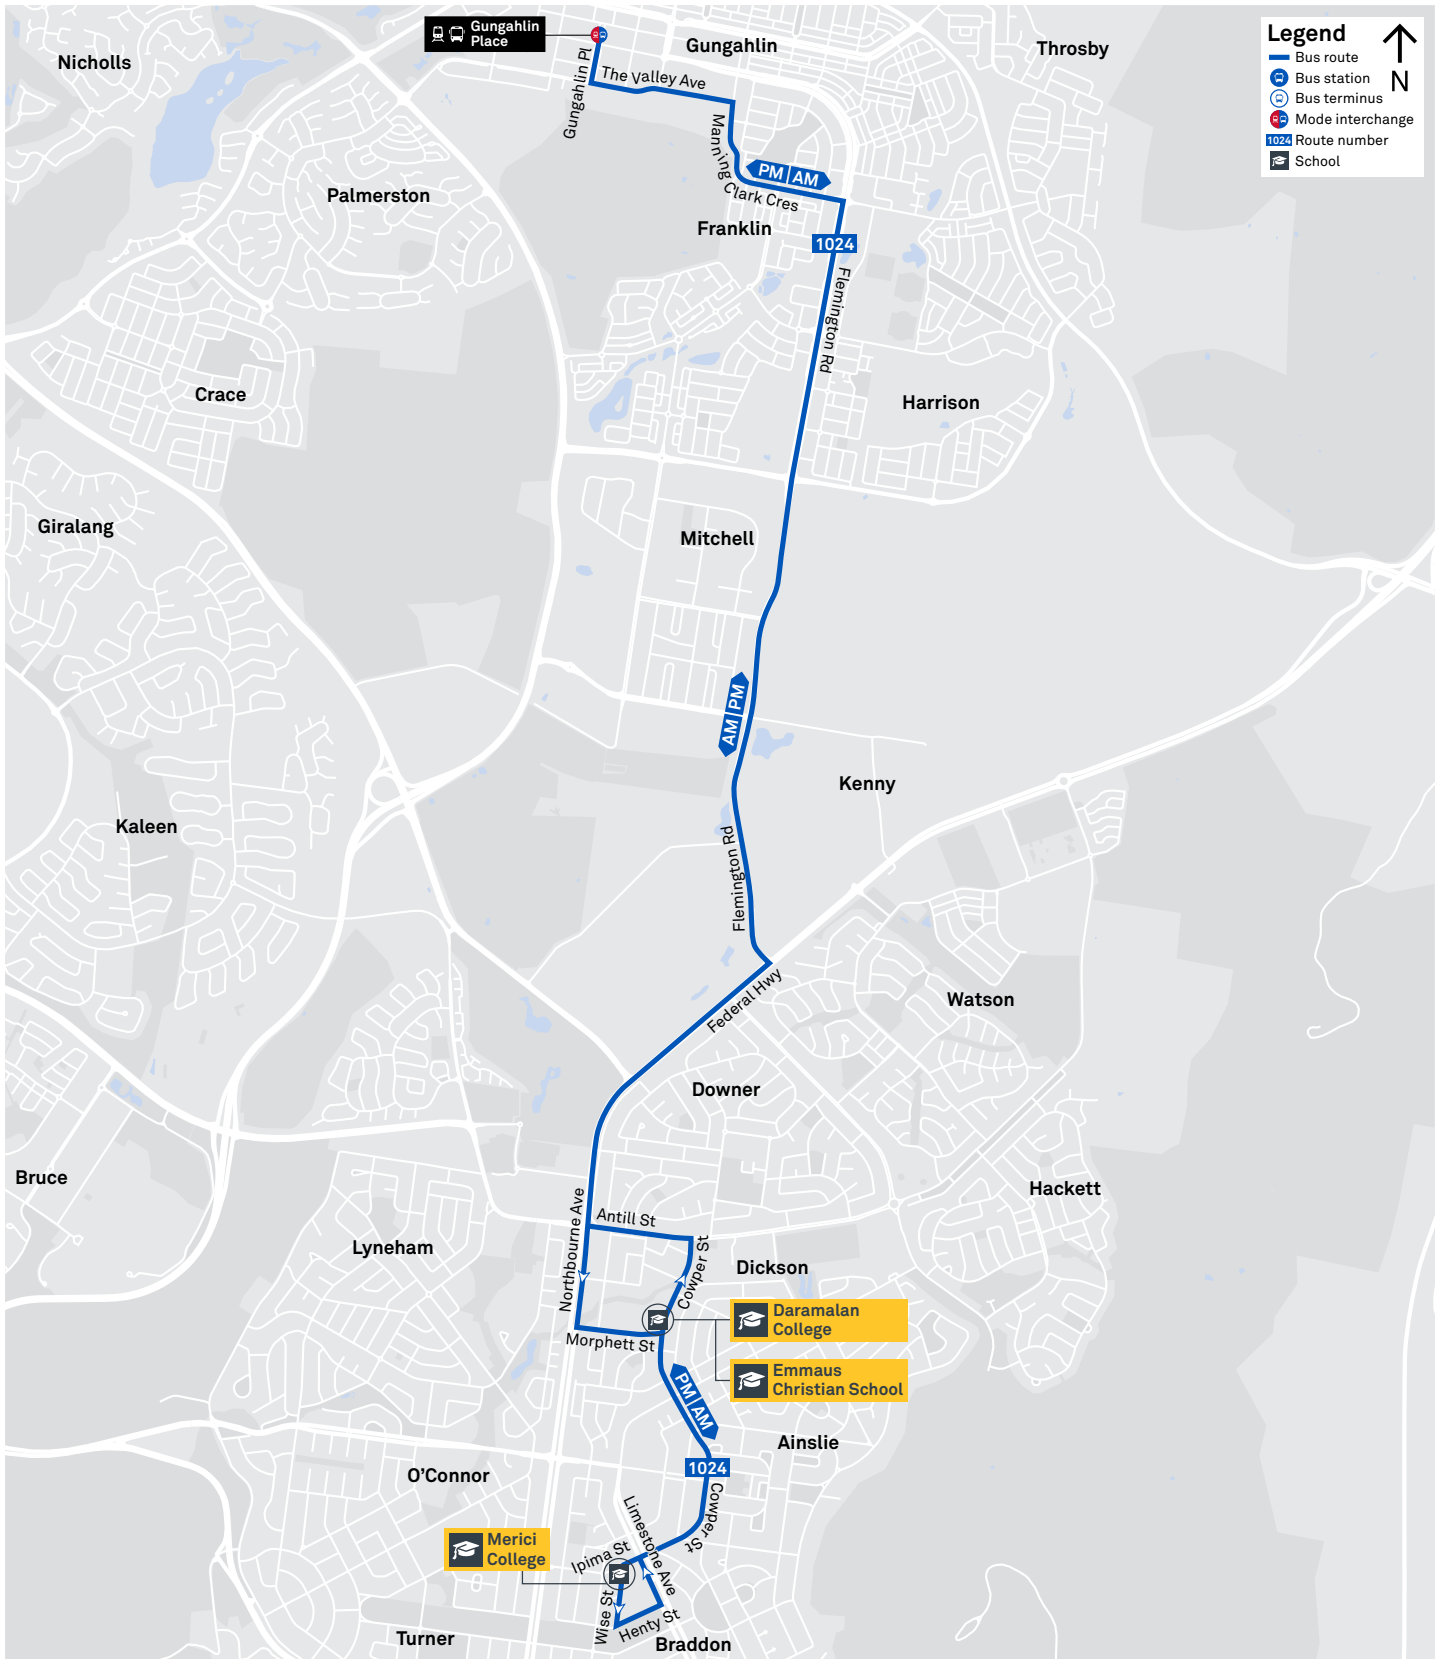

Other times available. Visit transport.act.gov.au

31 To City

31 To Belconnen

Afternoon *RAPID* services

R1 Light Rail services depart frequently to City, Dickson & Gungahlin. Platforms are located on Northbourne Ave. Visit transport.act.gov.au

1022 To Casey

1023 To Bonner

1024 To Gungahlin

CANBERRA IS BETTER CONNECTED

transport.act.gov.au

TTC Transport Canberra

TG19027

BELCONNEN TO CITY via Kaleen and Dickson

transport.act.gov.au

TTC Transport
Canberra

SCHOOL ROUTE 1022 (AM & PM)

SCHOOL ROUTE 1023 (AM & PM)

SCHOOL ROUTE 1024 (AM & PM)

GUNGAHLIN TO CITY

via Dickson

Effective 27 April 2019

ROUTE MAP

- **RAPID** route
- - - Other **RAPID** route
- Light Rail stop
- R1 Route number
- Mode interchange
- Educational institution
- Shopping centre
- Hospital
- Bicycle lockers
- Bicycle cage
- Bicycle rails
- Park and Ride