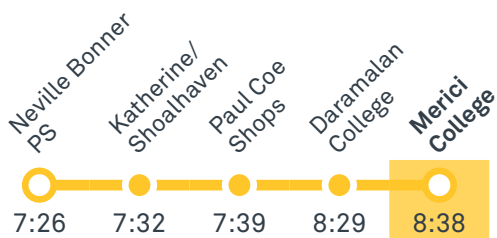

R1 Light Rail services arrive frequently from City, Dickson & Gungahlin. Platforms are located on Northbourne Ave. Visit transport.act.gov.au

TG19027

CANBERRA
IS BETTER
CONNECTED

transport.act.gov.au

TTC Transport
Canberra

MERICI COLLEGE

Plan your trip with the TC Journey planner! Visit transport.act.gov.au for details

Morning school services

1017 From Belconnen

1018 From Crace

1019 From Nicholls

1020 From Gungahlin

1021 From Watson

1022 From Casey

1023 From Bonner

1024 From Gungahlin

TG19027

CANBERRA IS BETTER CONNECTED

transport.act.gov.au

TTC Transport Canberra

Afternoon regular services

Other times available. Visit transport.act.gov.au

31 To City

31 To Belconnen

Afternoon *RAPID* services

R1 Light Rail services depart frequently to City, Dickson & Gungahlin. Platforms are located on Northbourne Ave. Visit transport.act.gov.au