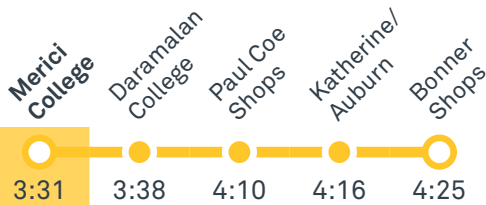

1023 To Bonner