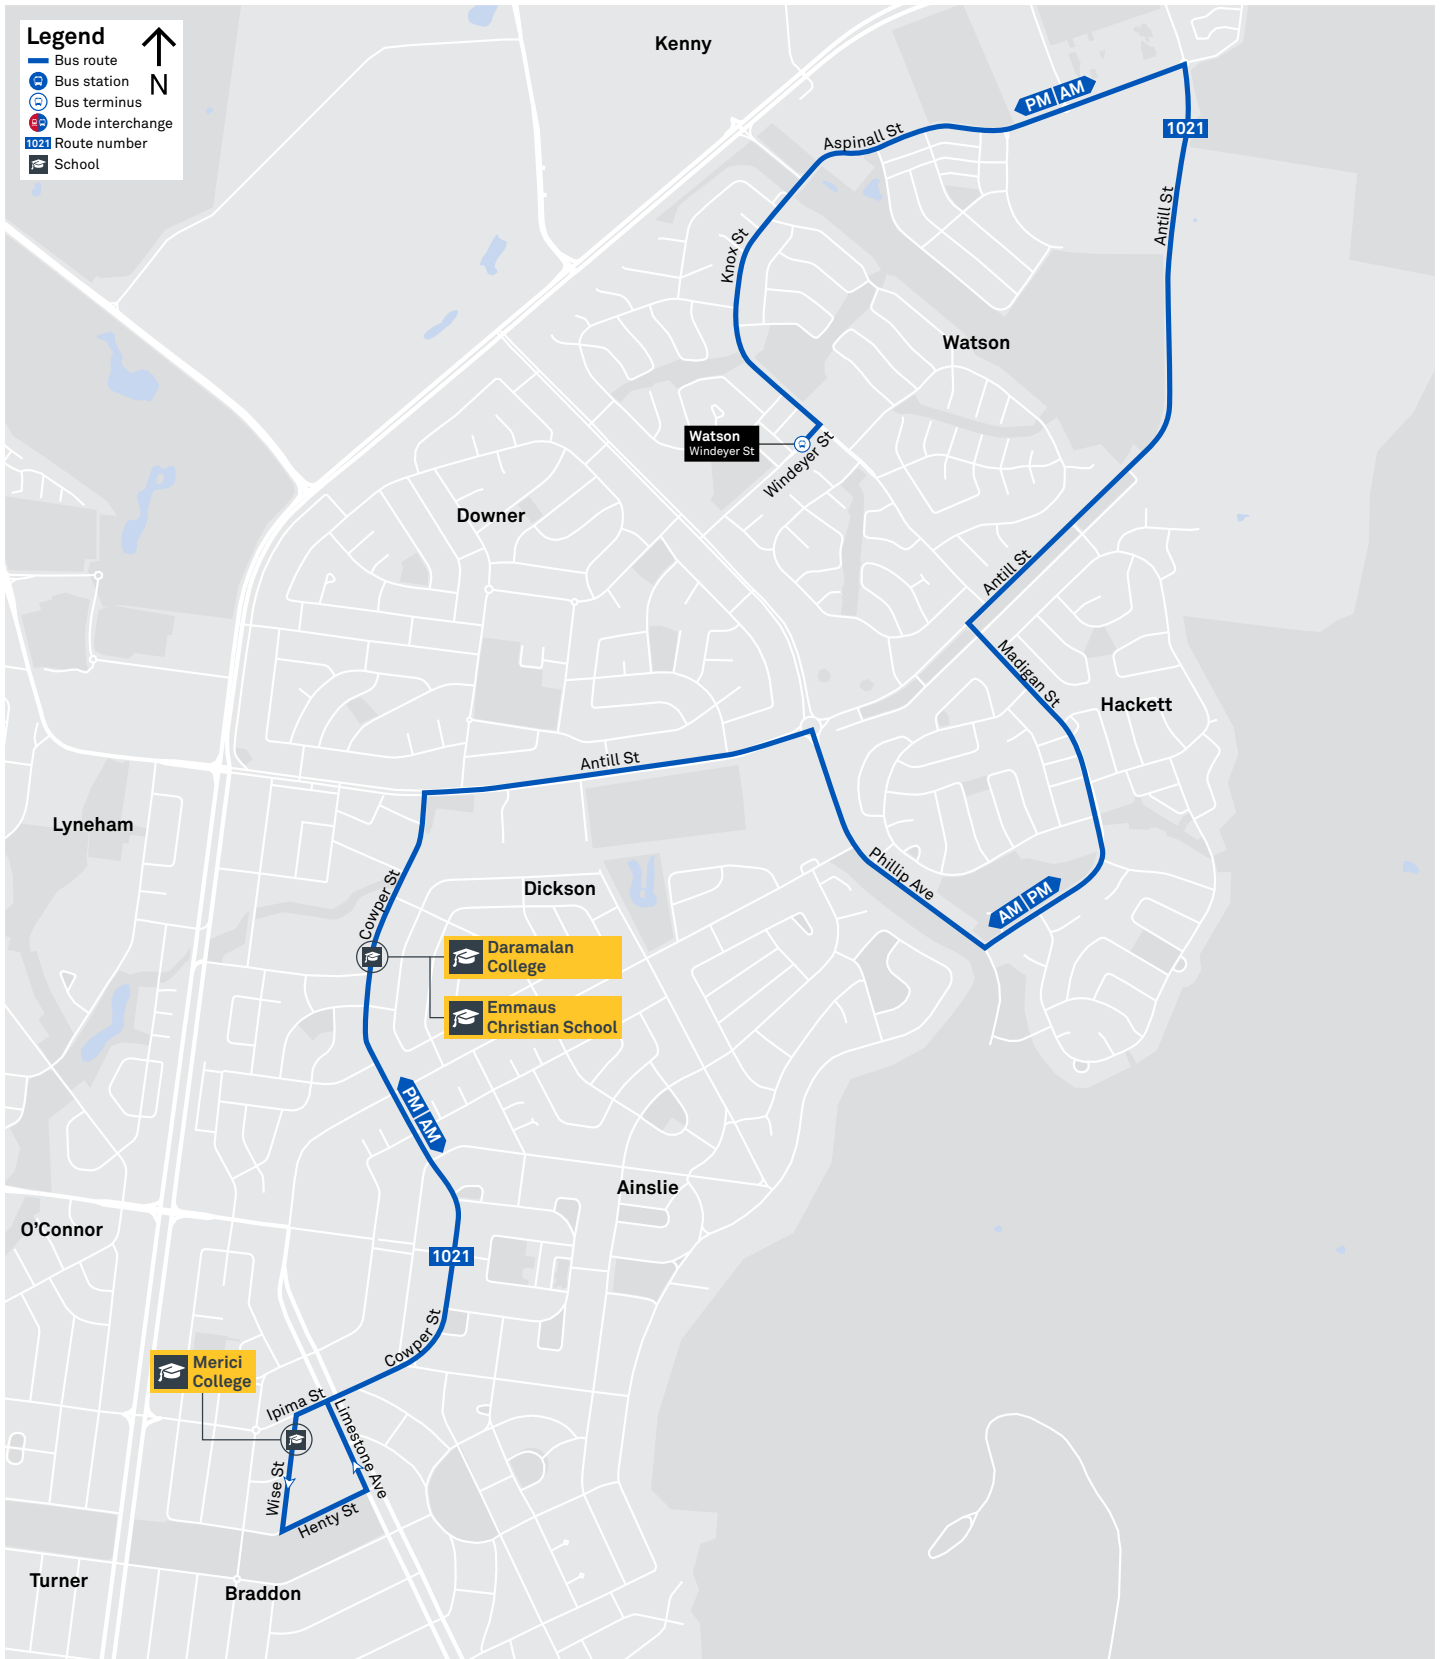

31

ROUTE MAP

- Bus route
- R2 RAPID route
- Bus terminus
- 31 Route number
- Shopping centre
- Bicycle rails
- Bicycle cage
- Bus station
- Mode interchange
- Educational institution
- Hospital
- Bicycle lockers
- Park and Ride

CANBERRA IS BETTER CONNECTED

transport.act.gov.au

SCHOOL ROUTE 1017 (AM & PM)

SCHOOL ROUTE 1018 (AM & PM)

SCHOOL ROUTE 1019 (AM & PM)

SCHOOL ROUTE 1020 (AM & PM)

SCHOOL ROUTE 1021 (AM & PM)

CANBERRA
IS BETTER
CONNECTED

transport.act.gov.au

TTC Transport
Canberra

SCHOOL ROUTE 1022 (AM & PM)

SCHOOL ROUTE 1023 (AM & PM)

SCHOOL ROUTE 1024 (AM & PM)

GUNGAHLIN TO CITY

via Dickson

Effective 27 April 2019

ROUTE MAP

- **RAPID** route
- - - Other **RAPID** route
- Light Rail stop
- R1 Route number
- Mode interchange
- Educational institution
- Shopping centre
- Hospital
- Bicycle lockers
- Bicycle cage
- Bicycle rails
- Park and Ride