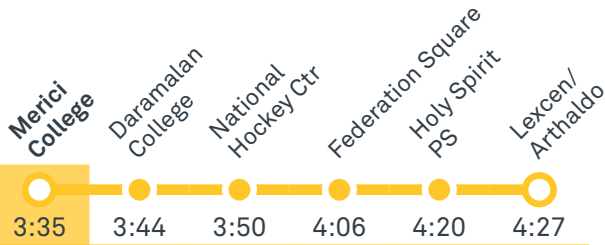

Other times available. Visit transport.act.gov.au

31 To City

31 To Belconnen

Afternoon *RAPID* services

R1 Light Rail services depart frequently to City, Dickson & Gungahlin. Platforms are located on Northbourne Ave. Visit transport.act.gov.au

MERICI COLLEGE

Plan your trip with the TC Journey planner! Visit transport.act.gov.au for details

Afternoon school services

1017 To Belconnen

1018 To Crace

1019 To Nicholls

1020 To Gungahlin

1021 To Watson