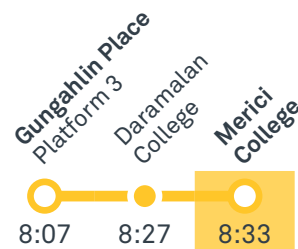

R1 Light Rail services arrive frequently from City, Dickson & Gungahlin. Platforms are located on Northbourne Ave. Visit transport.act.gov.au

TG19027

CANBERRA
IS BETTER
CONNECTED

transport.act.gov.au

TTC Transport
Canberra

MERICI COLLEGE

Plan your trip with the TC Journey planner! Visit transport.act.gov.au for details

Morning school services

1017 From Belconnen

1018 From Crace

1019 From Nicholls

1020 From Gungahlin

1021 From Watson

1022 From Casey

1023 From Bonner

1024 From Gungahlin

TG19027

CANBERRA IS BETTER CONNECTED

transport.act.gov.au

TTC Transport Canberra

Afternoon regular services

Other times available. Visit transport.act.gov.au

31 To City

31 To Belconnen

Afternoon *RAPID* services

R1 Light Rail services depart frequently to City, Dickson & Gungahlin. Platforms are located on Northbourne Ave. Visit transport.act.gov.au