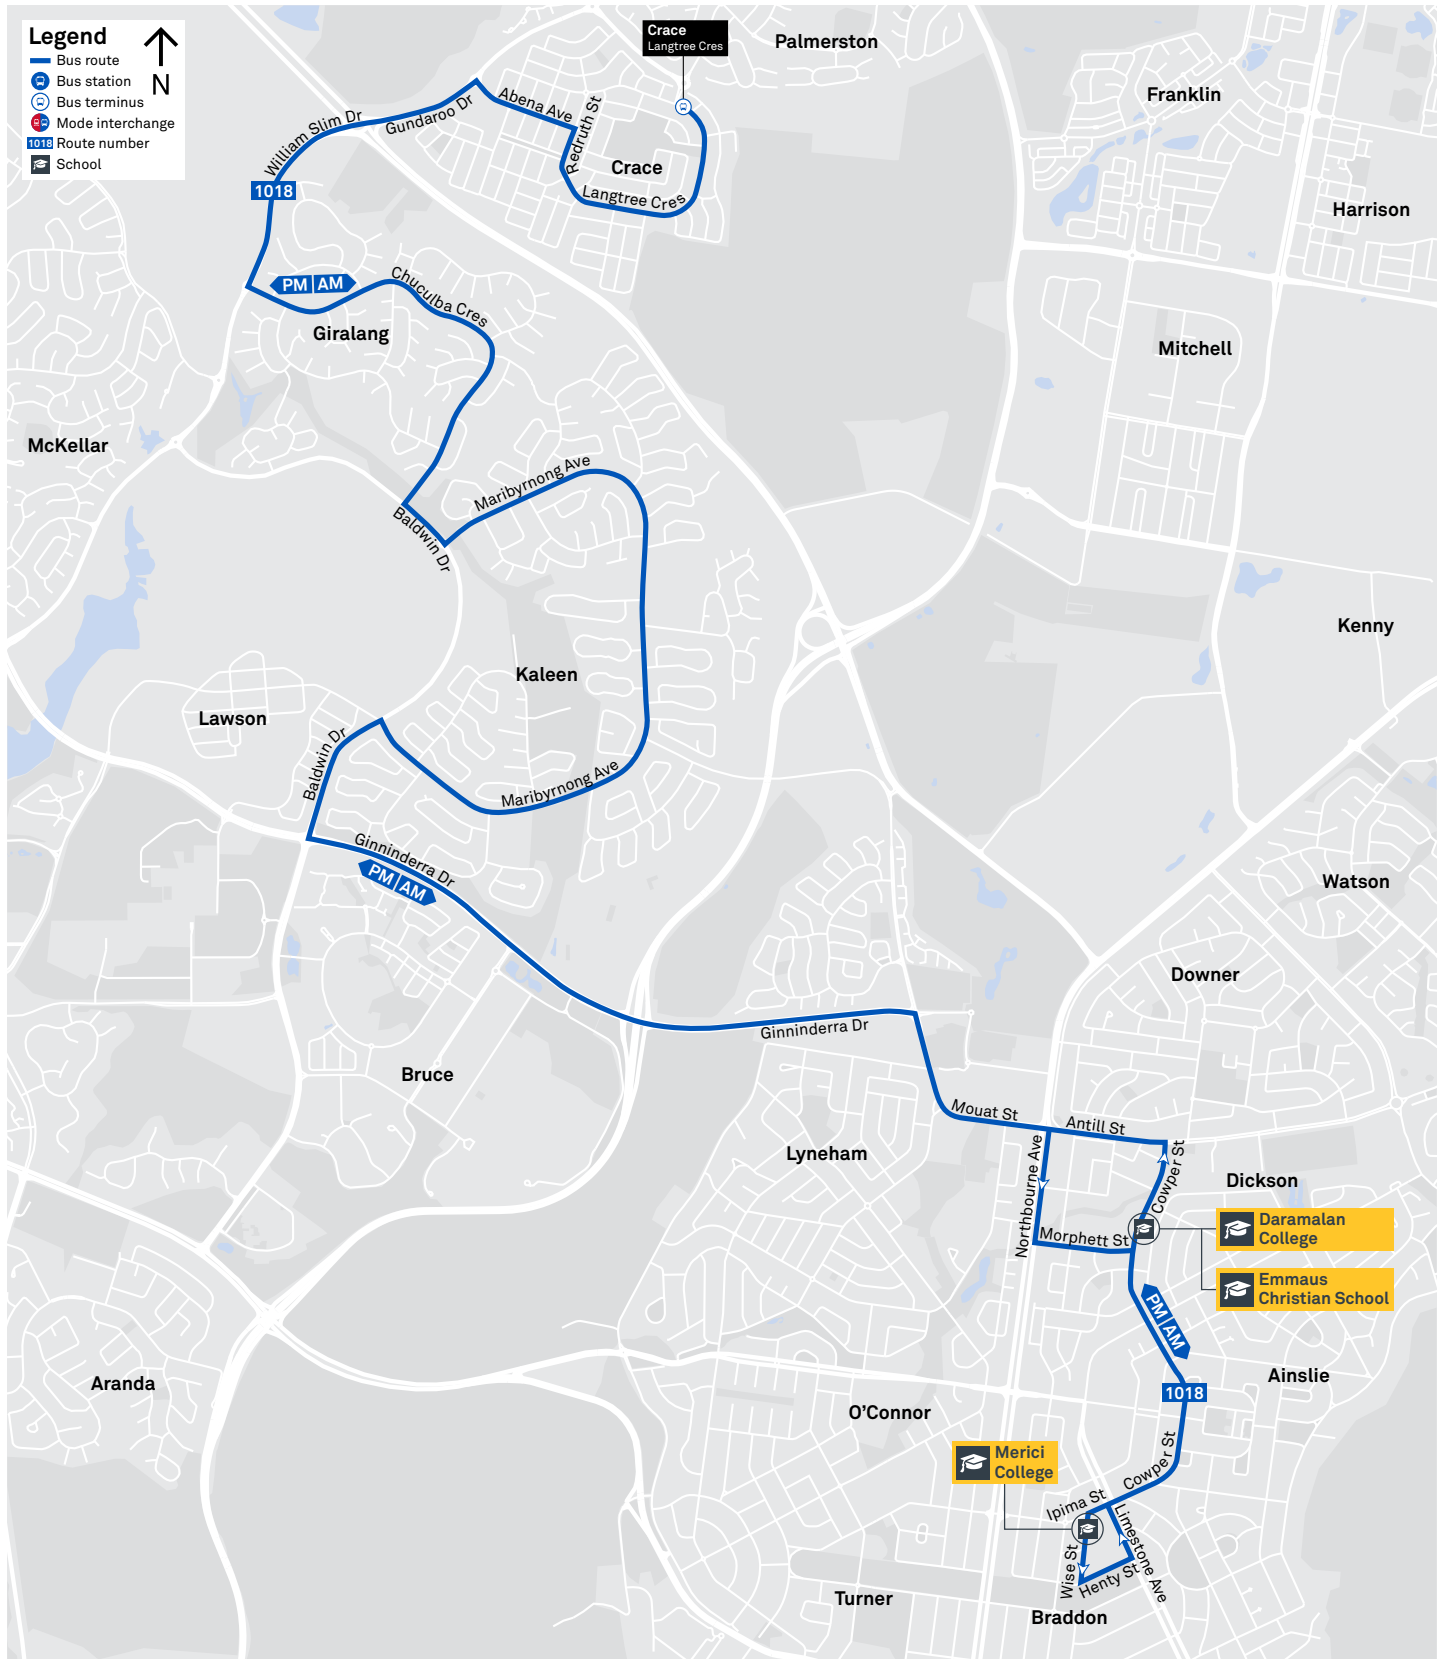

31

ROUTE MAP

- Bus route
- R2 RAPID route
- Bus terminus
- 31 Route number
- Shopping centre
- Bicycle rails
- Bicycle cage
- Bus station
- Mode interchange
- Educational institution
- Hospital
- Bicycle lockers
- Park and Ride

CANBERRA IS BETTER CONNECTED

transport.act.gov.au

SCHOOL ROUTE 1017 (AM & PM)

SCHOOL ROUTE 1018 (AM & PM)

SCHOOL ROUTE 1019 (AM & PM)

SCHOOL ROUTE 1020 (AM & PM)

SCHOOL ROUTE 1021 (AM & PM)

CANBERRA
IS BETTER
CONNECTED

transport.act.gov.au

TTC Transport
Canberra

SCHOOL ROUTE 1022 (AM & PM)

SCHOOL ROUTE 1023 (AM & PM)

SCHOOL ROUTE 1024 (AM & PM)

GUNGAHLIN TO CITY

via Dickson

Effective 27 April 2019

ROUTE MAP

- **RAPID** route
- - - Other **RAPID** route
- Light Rail stop
- R1 Route number
- Mode interchange
- Educational institution
- Shopping centre
- Hospital
- Bicycle lockers
- Bicycle cage
- Bicycle rails
- Park and Ride