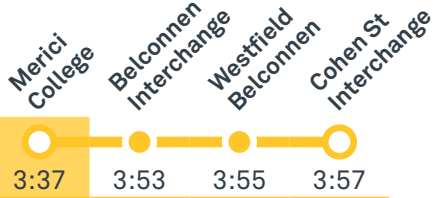

1022 From Casey

1023 From Bonner

1024 From Gungahlin

TG19027

CANBERRA IS BETTER CONNECTED

transport.act.gov.au

TTC Transport Canberra

Afternoon regular services

Other times available. Visit transport.act.gov.au

31 To City

31 To Belconnen

Afternoon *RAPID* services

R1 Light Rail services depart frequently to City, Dickson & Gungahlin. Platforms are located on Northbourne Ave. Visit transport.act.gov.au

MERICI COLLEGE

Plan your trip with the TC Journey planner! Visit transport.act.gov.au for details

Afternoon school services

1017 To Belconnen

1018 To Crace

1019 To Nicholls

1020 To Gungahlin

1021 To Watson