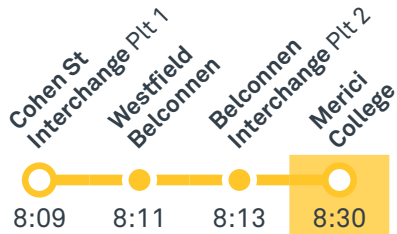

31

Regular route number

1017

School route number

R1

RAPID route number

Walking route

Local area map provides indicative walking paths only. This map is designed to represent local public transport options in the area and is not to scale

R1 Light Rail services arrive frequently from City, Dickson & Gungahlin. Platforms are located on Northbourne Ave. Visit transport.act.gov.au

TG19027

CANBERRA
IS BETTER
CONNECTED

transport.act.gov.au

TTC Transport
Canberra

MERICI COLLEGE

Plan your trip with the TC Journey planner! Visit transport.act.gov.au for details

Morning school services

1017 From Belconnen

1018 From Crace

1019 From Nicholls

1020 From Gungahlin

1021 From Watson

Other times available. Visit transport.act.gov.au

31 To City

31 To Belconnen

Afternoon *RAPID* services

R1 Light Rail services depart frequently to City, Dickson & Gungahlin. Platforms are located on Northbourne Ave. Visit transport.act.gov.au