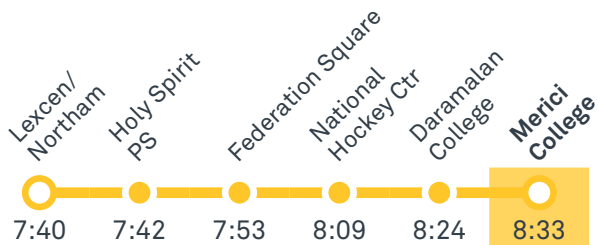

R1 Light Rail services arrive frequently from City, Dickson & Gungahlin. Platforms are located on Northbourne Ave. Visit transport.act.gov.au

TG19027

CANBERRA
IS BETTER
CONNECTED

transport.act.gov.au

TTC Transport
Canberra

MERICI COLLEGE

Plan your trip with the TC Journey planner! Visit transport.act.gov.au for details

Morning school services

1017 From Belconnen

1018 From Crace

1019 From Nicholls

1020 From Gungahlin

1021 From Watson

1022 From Casey

1023 From Bonner

1024 From Gungahlin

TG19027

CANBERRA IS BETTER CONNECTED

transport.act.gov.au

TTC Transport Canberra

Afternoon regular services

Other times available. Visit transport.act.gov.au

31 To City

31 To Belconnen

Afternoon *RAPID* services

R1 Light Rail services depart frequently to City, Dickson & Gungahlin. Platforms are located on Northbourne Ave. Visit transport.act.gov.au