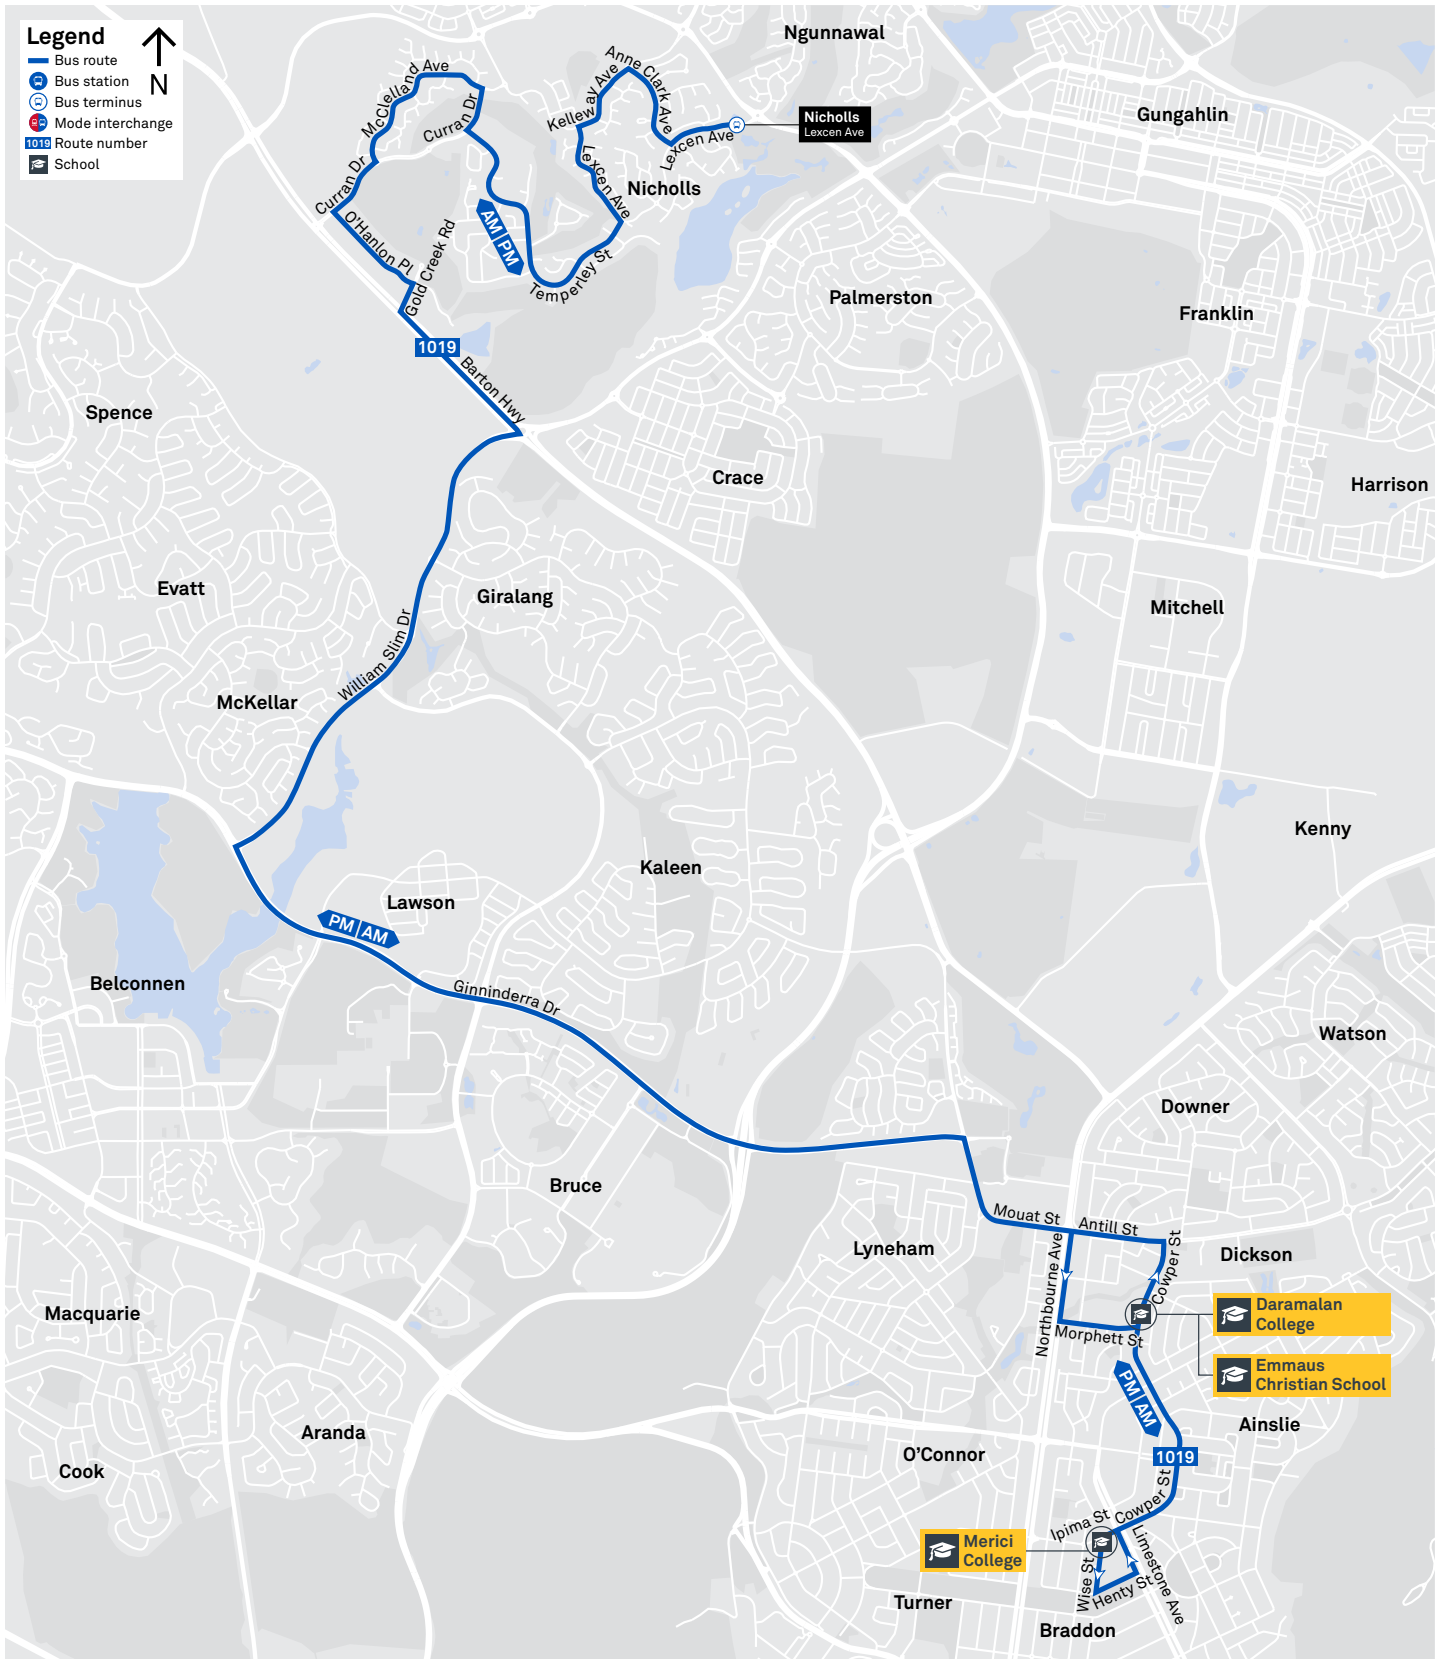

31

ROUTE MAP

- Bus route
- R2 RAPID route
- Bus terminus
- 31 Route number
- Shopping centre
- Bicycle rails
- Bicycle cage
- Bus station
- Mode interchange
- Educational institution
- Hospital
- Bicycle lockers
- Park and Ride

CANBERRA IS BETTER CONNECTED

transport.act.gov.au

SCHOOL ROUTE 1017 (AM & PM)

SCHOOL ROUTE 1018 (AM & PM)

SCHOOL ROUTE 1019 (AM & PM)

SCHOOL ROUTE 1020 (AM & PM)

SCHOOL ROUTE 1021 (AM & PM)

CANBERRA
IS BETTER
CONNECTED

transport.act.gov.au

TTC Transport
Canberra

SCHOOL ROUTE 1022 (AM & PM)

SCHOOL ROUTE 1023 (AM & PM)

SCHOOL ROUTE 1024 (AM & PM)

GUNGAHLIN TO CITY

via Dickson

Effective 27 April 2019

ROUTE MAP

- **RAPID** route
- - - Other **RAPID** route
- Light Rail stop
- R1 Route number
- Mode interchange
- Educational institution
- Shopping centre
- Hospital
- Bicycle lockers
- Bicycle cage
- Bicycle rails
- Park and Ride