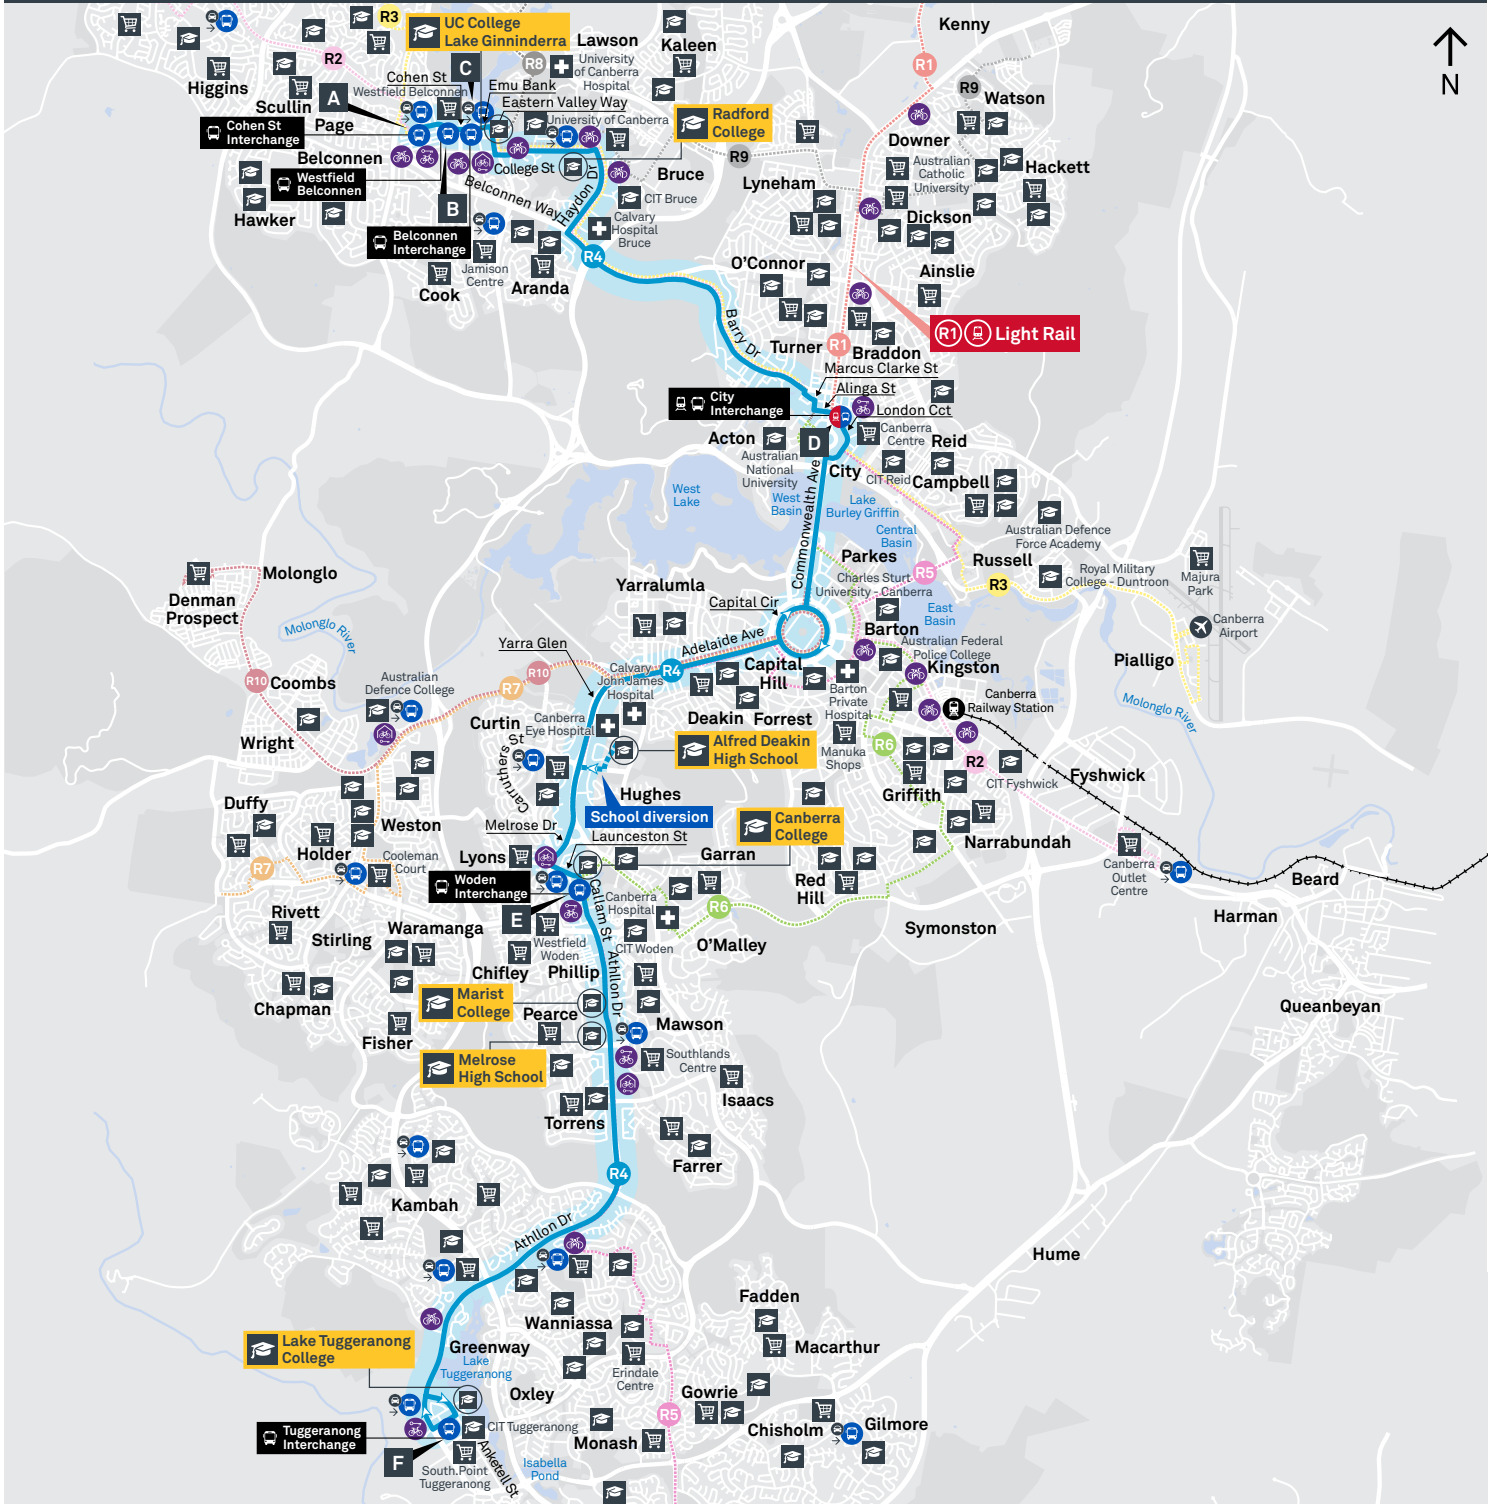

2035 From Kambah

2037 From Deakin

2038 From Woden

2039 From Weston Creek Terminus

2040 From Weston Creek Terminus

2041 From Tuggeranong

2042 From Gordon

2043 From Theodore

R4 To Tuggeranong

R4 To Belconnen

R5 To Lanyon Market Place

R5 To City West

TG19027

CANBERRA IS BETTER CONNECTED

transport.act.gov.au

SCHOOL ROUTE 2035 (AM & PM)

CANBERRA
IS BETTER
CONNECTED

transport.act.gov.au

TTC Transport
Canberra

BELCONNEN TO TUGGERANONG via City and Woden

ROUTE MAP

- **RAPID** route
- Bus station
- Mode interchange
- Educational institution
- + Hospital
- Bicycle lockers
- Park and Ride
- R2 Other **RAPID** route
- Bus terminus
- R4 Route number
- Shopping centre
- Bicycle rails
- Bicycle cage

**CANBERRA
IS BETTER
CONNECTED**

transport.act.gov.au

ACT
Government

**Transport
Canberra**

LANYON TO CITY

via Erindale and Russell

ROUTE MAP

- RAPID** route
- Bus station
- Mode interchange
- Educational institution
- Hospital
- Bicycle lockers
- Bus terminus
- R5** Route number
- Shopping centre
- Bicycle rails
- Bicycle cage
- R2** Other **RAPID** route
- Park and Ride