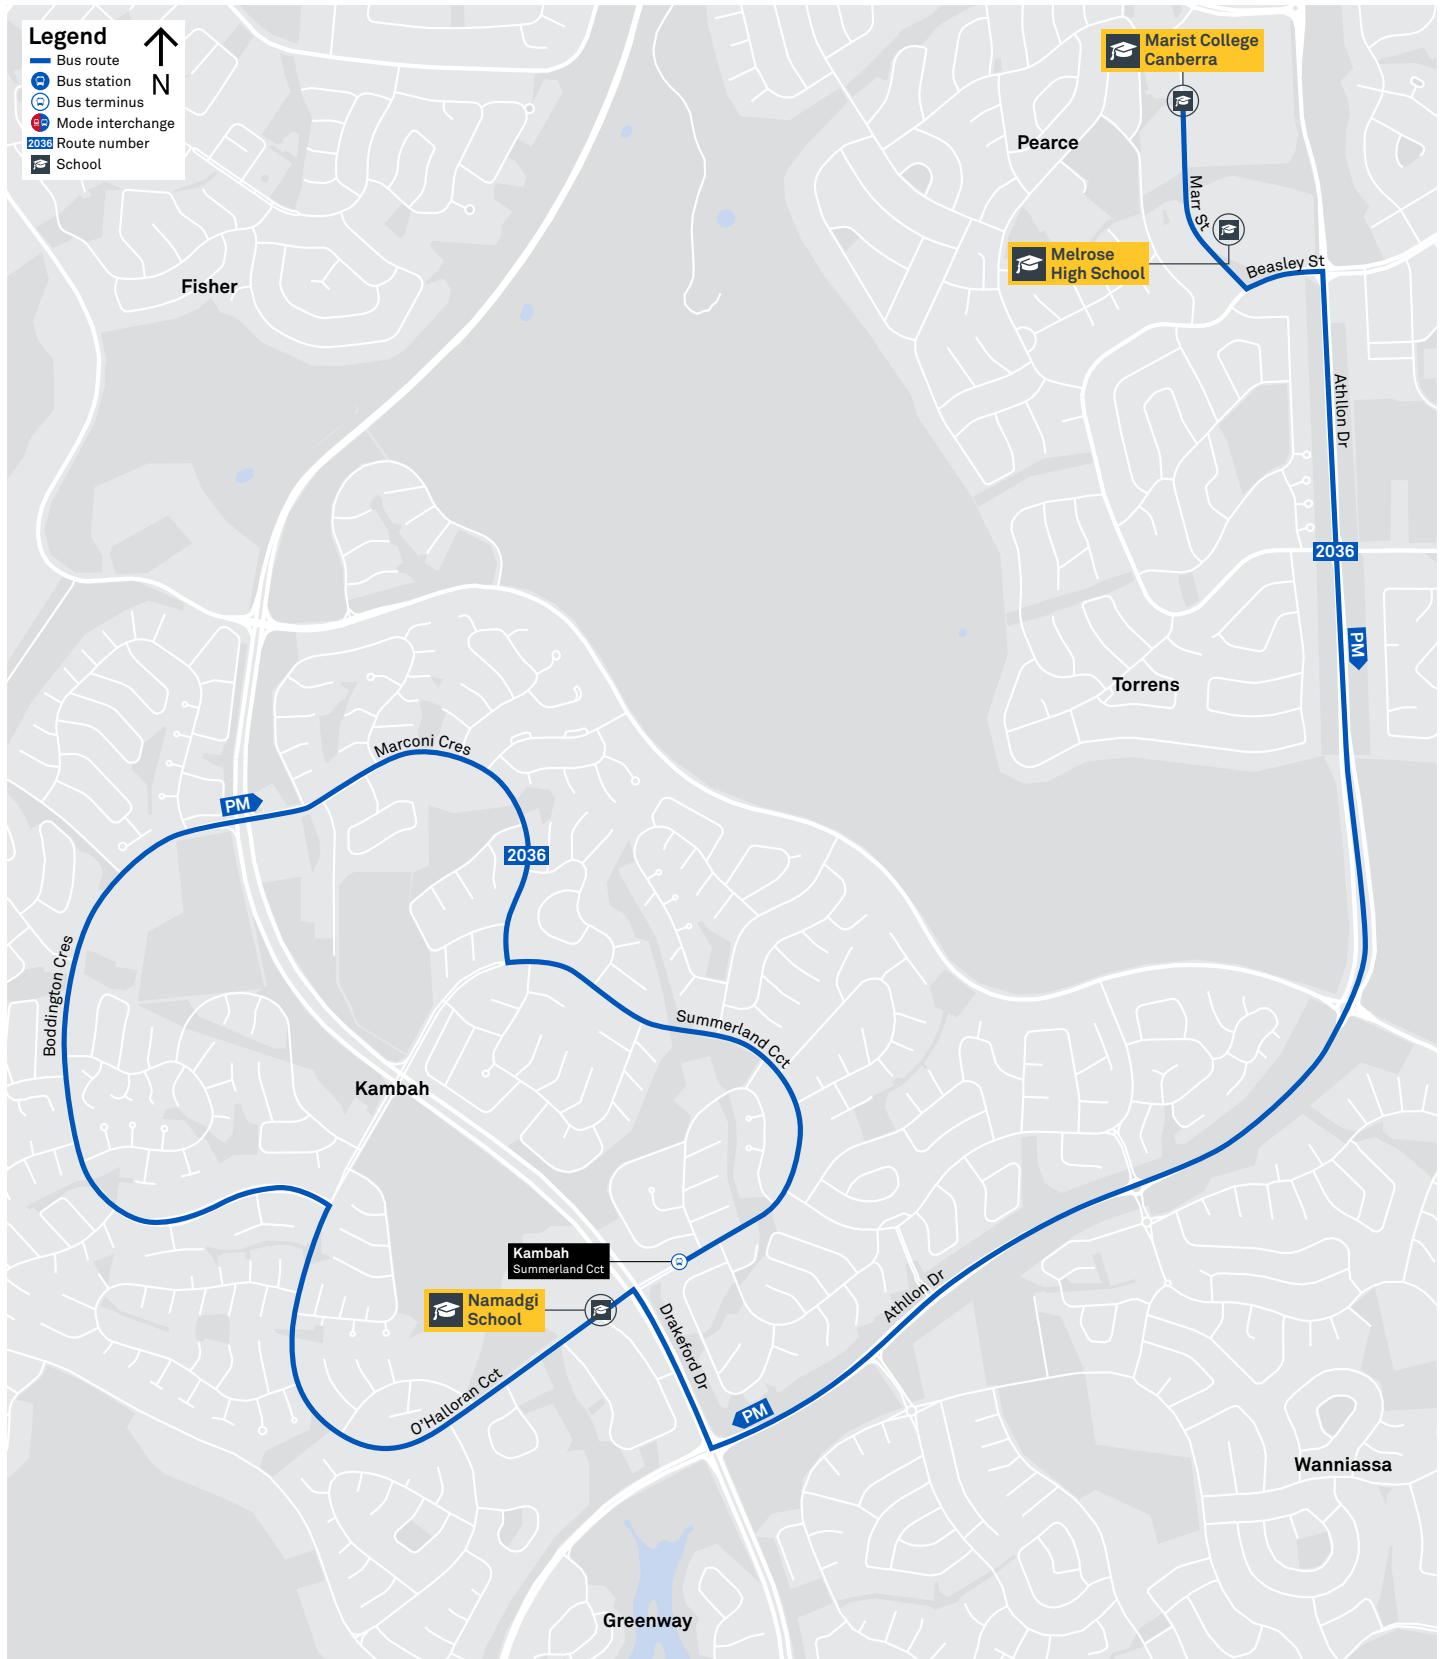

SCHOOL ROUTE 2036 (PM ONLY)

CANBERRA
IS BETTER
CONNECTED

transport.act.gov.au

TTC Transport
Canberra