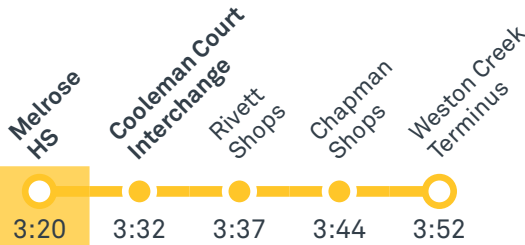

MELROSE HIGH SCHOOL

Plan your trip with the TC Journey planner! Visit transport.act.gov.au for details

Afternoon school services

2035 To Kambah

2036 To Kambah

2037 To Deakin

2038 To Woden

2039 To Weston Creek Terminus

2040 To Weston Creek Terminus

2041 To Tuggeranong

2042 To Gordon

CANBERRA IS BETTER CONNECTED

transport.act.gov.au

TTC Transport Canberra

TG19027

MELROSE HIGH SCHOOL

Plan your trip with the TC Journey planner! Visit transport.act.gov.au for details

2043 To Theodore

2044 To Cooleman Court

2045 To O'Malley

Afternoon *RAPID* services Other times available. Visit transport.act.gov.au