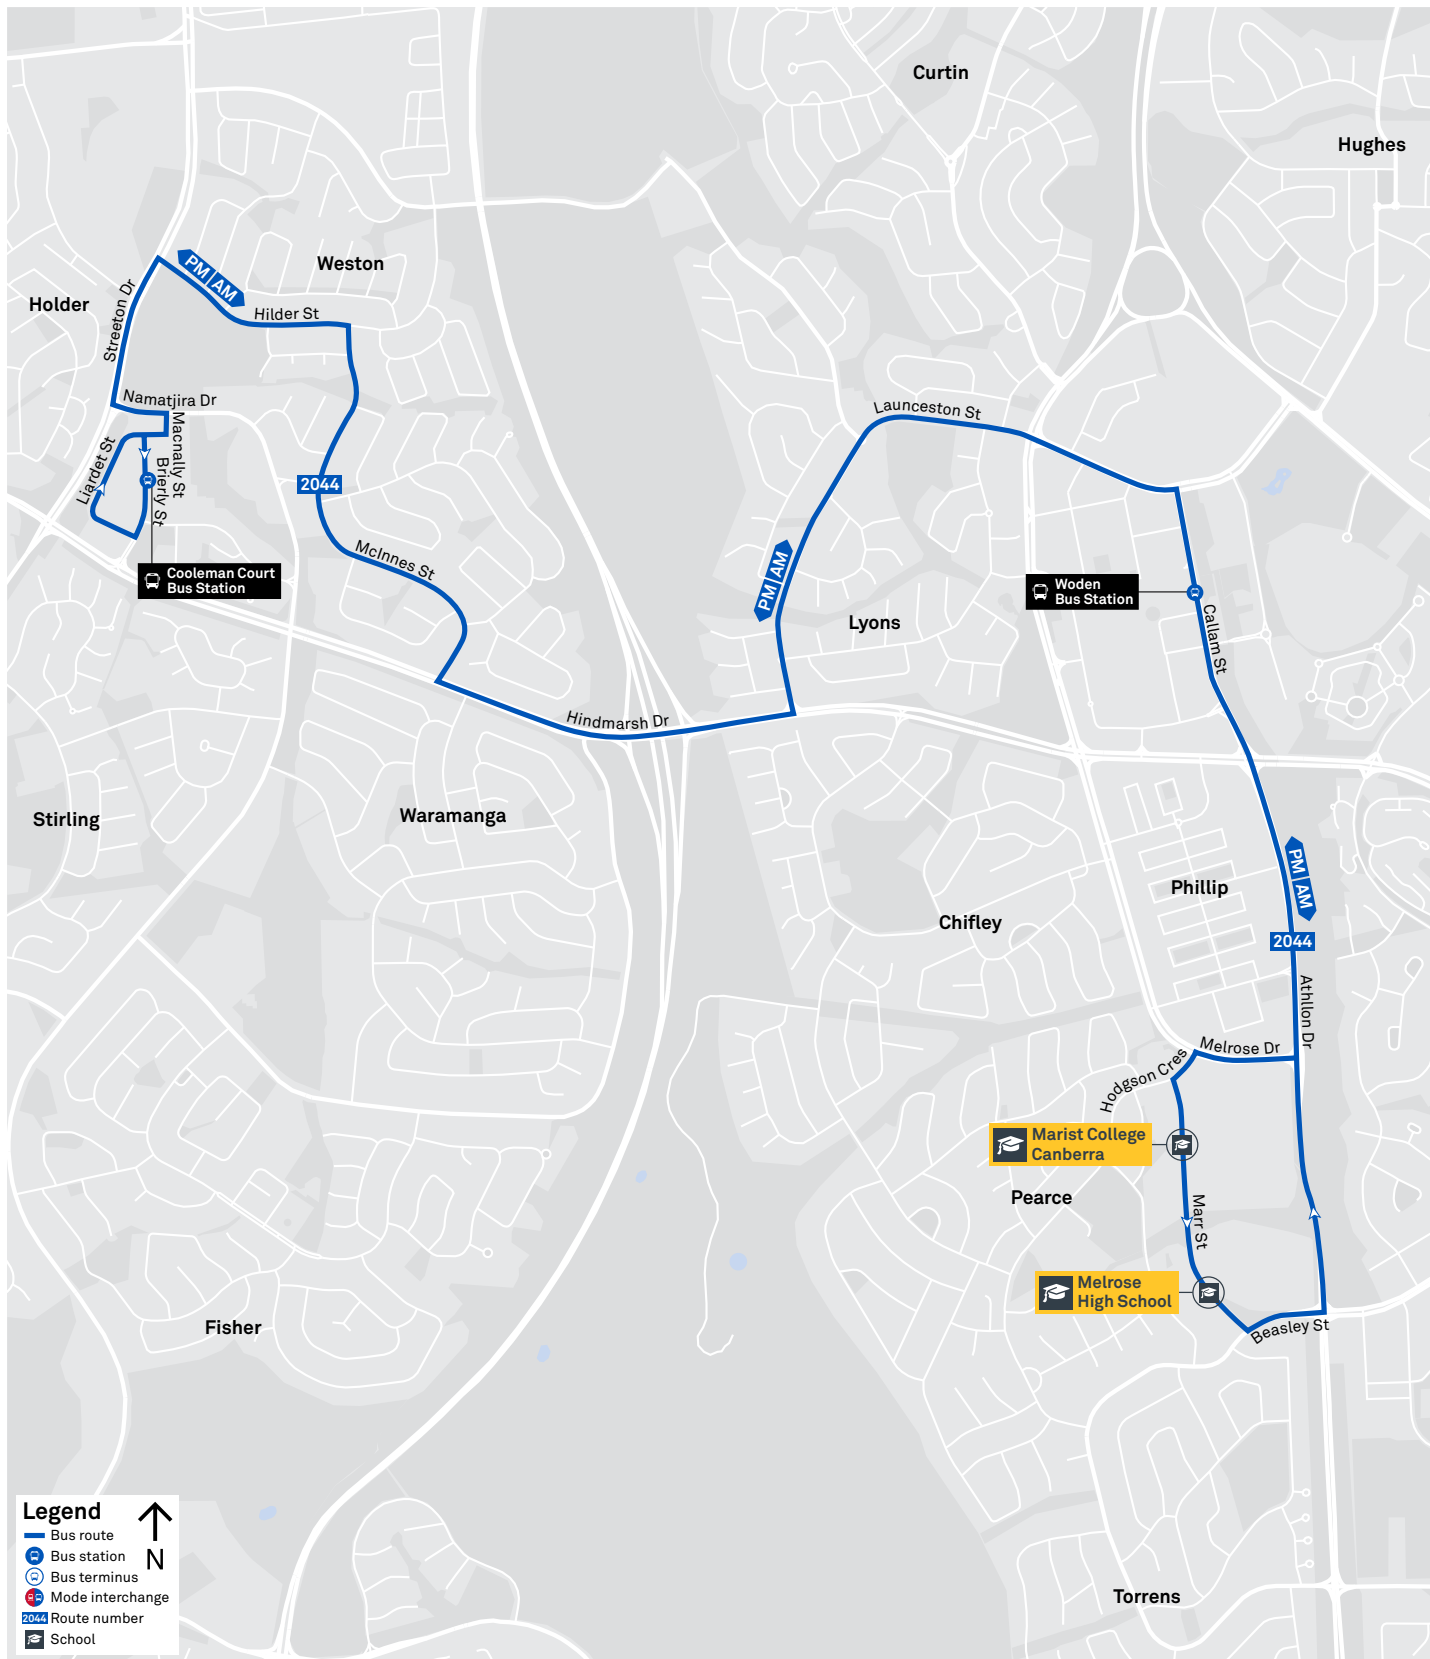

TTC Transport
Canberra

SCHOOL ROUTE 2042 (AM & PM)

CANBERRA
IS BETTER
CONNECTED

transport.act.gov.au

TCC Transport
Canberra

SCHOOL ROUTE 2043 (AM & PM)

SCHOOL ROUTE 2044 (AM & PM)

SCHOOL ROUTE 2045 (AM & PM)

CANBERRA
IS BETTER
CONNECTED

transport.act.gov.au

TTC Transport
Canberra

BELCONNEN TO TUGGERANONG via City and Woden

ROUTE MAP

- **RAPID** route
- Bus station
- Mode interchange
- Educational institution
- + Hospital
- Bicycle lockers
- Park and Ride
- R2 Other **RAPID** route
- Bus terminus
- R4 Route number
- Shopping centre
- Bicycle rails
- Bicycle cage