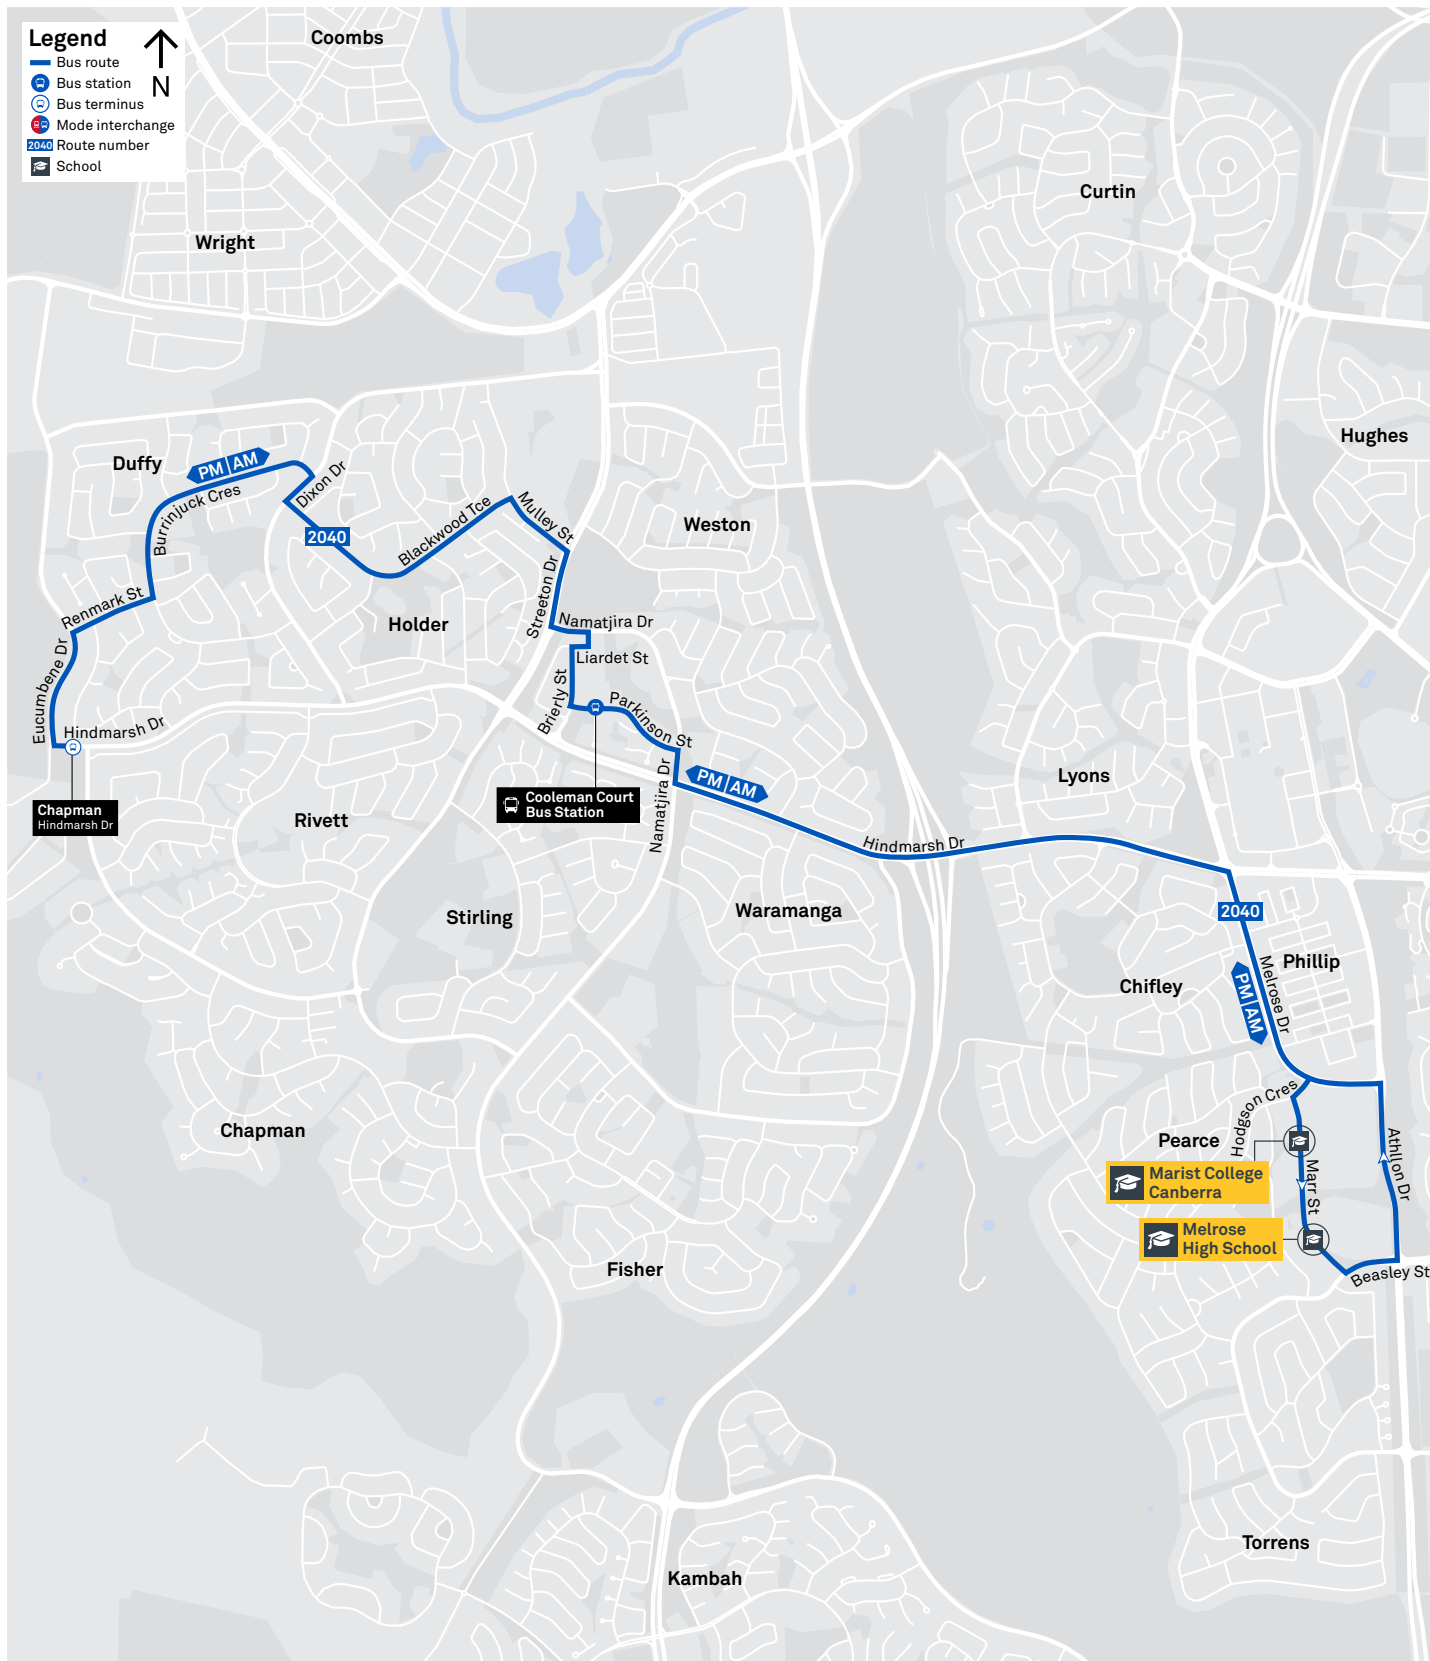

TTC Transport
Canberra

SCHOOL ROUTE 2039 (AM & PM)

CANBERRA
IS BETTER
CONNECTED

transport.act.gov.au

SCHOOL ROUTE 2040 (AM & PM)

SCHOOL ROUTE 2041 (AM & PM)

CANBERRA
IS BETTER
CONNECTED

transport.act.gov.au