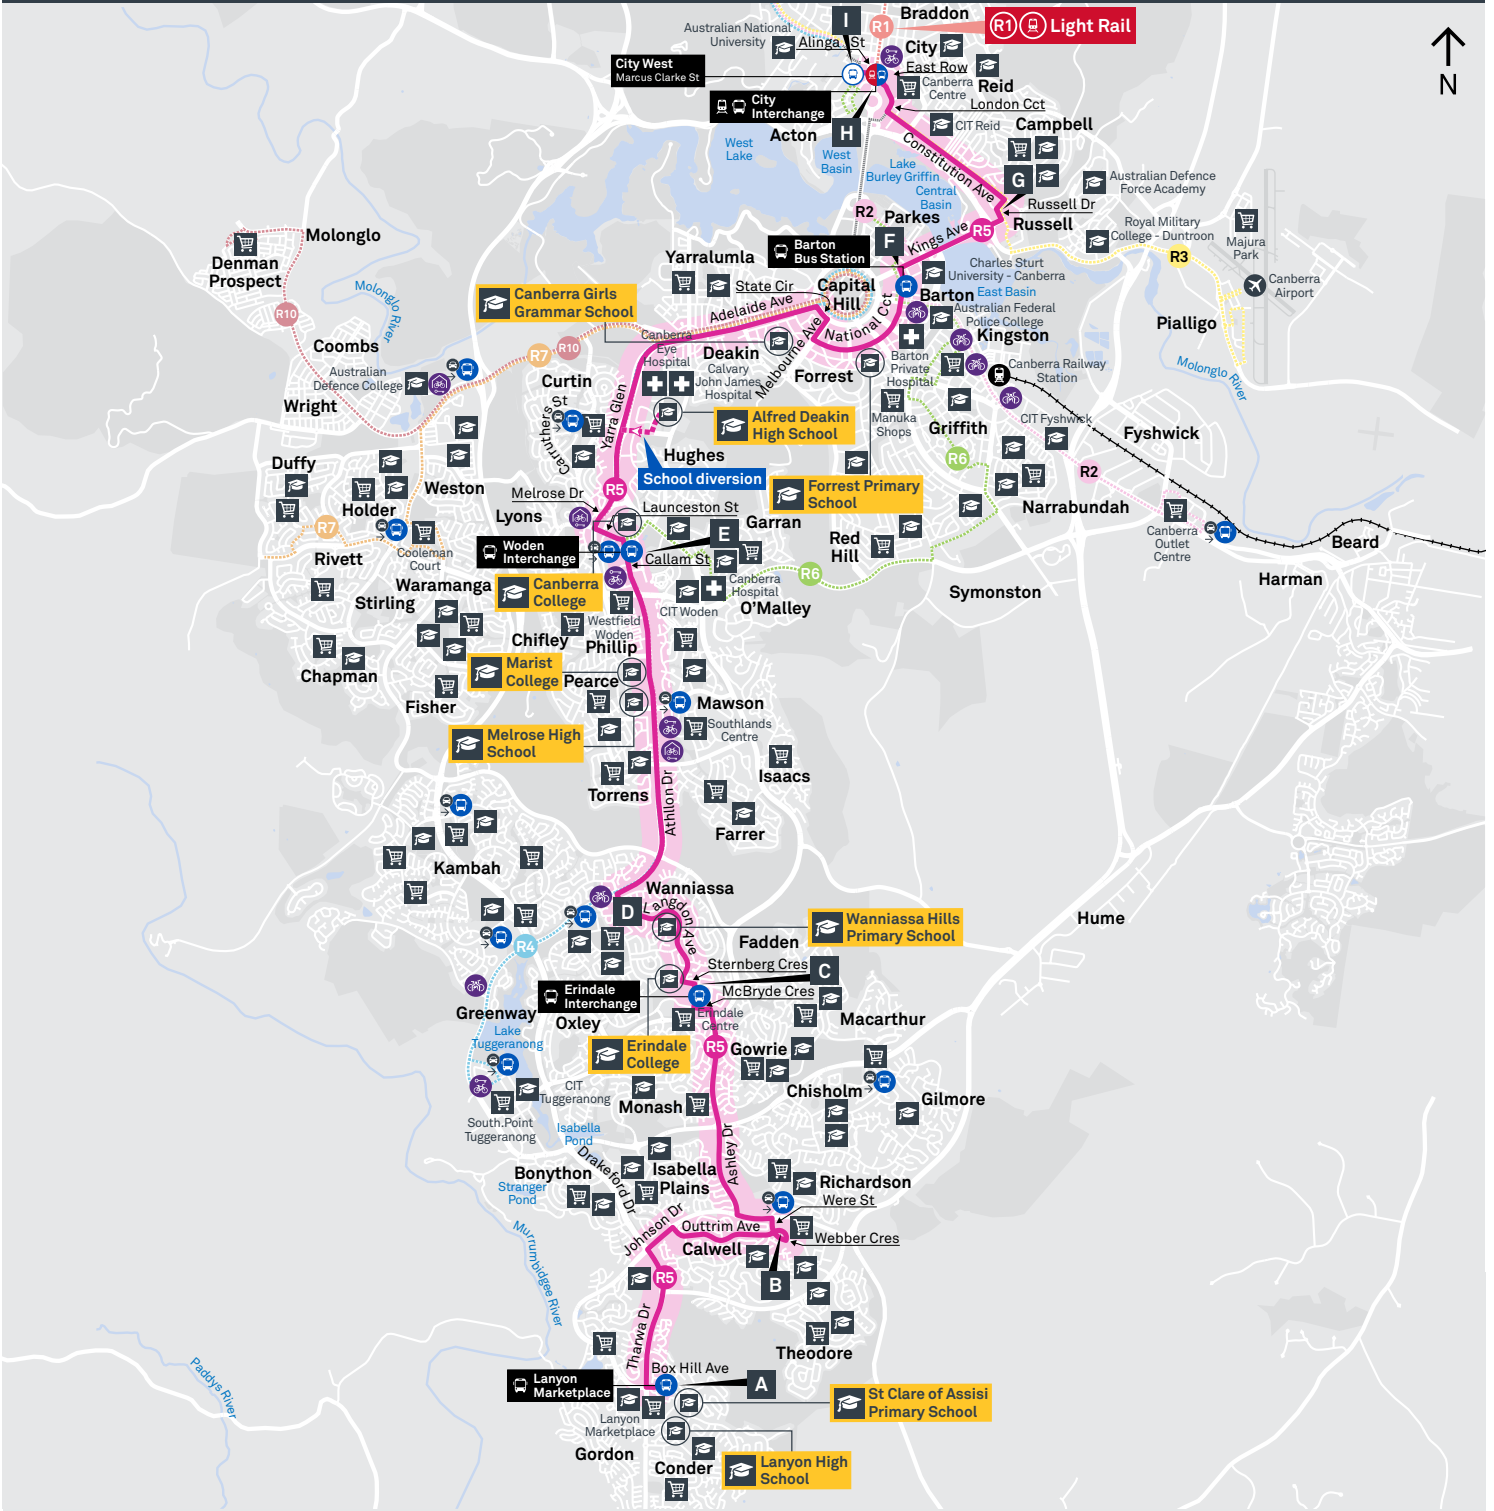

| Route | AM | PM | Suburbs/Areas Served | Other information |
|-------------|----|----|---|---------------------------|
| R4 | ✓ | ✓ | Belconnen Bus Stations, Bruce, City Interchange, Woden Bus Station, Tuggeranong Bus Station | |
| R5 | ✓ | ✓ | City West, City Interchange, Russell, Barton, Forrest, Woden Bus Station, Wanniasa, Erindale Bus Station, Calwell, Lanyon Marketplace | |
| 2035 | ✓ | ✓ | Gleneagles, Kambah | 2 AM Trips and 1 PM Trip. |
| 2036 | | ✓ | Kambah Only Not Gleneagles | 1 PM Trip only. |
| 2037 | ✓ | ✓ | Yarralumla, Deakin, Curtin | |
| 2038 | ✓ | ✓ | Woden Bus Station | |
| 2039 | ✓ | ✓ | Rivett, Chapman, Cooleman Court | |
| 2040 | ✓ | ✓ | Duffy, Holder, Cooleman Court | |
| 2041 | ✓ | ✓ | Tuggeranong Bus Station | |
| 2042 | ✓ | ✓ | Lanyon Market Place, Gordon, Banks | |
| 2043 | ✓ | ✓ | Theodore, Calwell, Richardson, Chisholm, Erindale Bus Station, Gilmore, Wanniasa | |
| 2044 | ✓ | ✓ | Cooleman Court, Weston, Lyons, Woden Bus Station | |
| 2045 | ✓ | ✓ | O'Malley, Isaacs, Farrer, Mawson | |

Plan your trip with the TC Journey planner! Visit transport.act.gov.au for details

2043 To Theodore

2044 To Cooleman Court

2045 To O'Malley

Afternoon *RAPID* services Other times available. Visit transport.act.gov.au

CANBERRA
IS BETTER
CONNECTED

transport.act.gov.au

TTC Transport
Canberra

BELCONNEN TO TUGGERANONG via City and Woden

ROUTE MAP

- **RAPID** route
- Bus station
- Mode interchange
- Educational institution
- + Hospital
- Bicycle lockers
- Park and Ride
- R2 Other **RAPID** route
- Bus terminus
- R4 Route number
- Shopping centre
- Bicycle rails
- Bicycle cage

**CANBERRA
IS BETTER
CONNECTED**

transport.act.gov.au

ACT
Government

**Transport
Canberra**

LANYON TO CITY

via Erindale and Russell

ROUTE MAP

- RAPID** route
- Bus station
- Mode interchange
- Educational institution
- Hospital
- Bicycle lockers
- Bus terminus
- R5** Route number
- Shopping centre
- Bicycle rails
- Bicycle cage
- R2** Other **RAPID** route
- Park and Ride