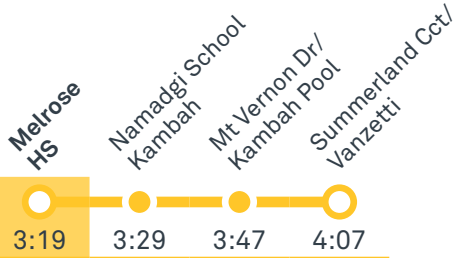

MELROSE HIGH SCHOOL

Plan your trip with the TC Journey planner! Visit transport.act.gov.au for details

2044 From Cooleman Court

2045 From O'Malley

Morning *RAPID* services

Other times available. Visit transport.act.gov.au

R4 From Belconnen

R4 From Tuggeranong

R5 From City West

R5 From Lanyon Market Place

CANBERRA IS BETTER CONNECTED

transport.act.gov.au

TTC Transport Canberra

TG19027

MELROSE HIGH SCHOOL

Plan your trip with the TC Journey planner! Visit transport.act.gov.au for details

Afternoon school services

2035 To Kambah

2036 To Kambah

2037 To Deakin

2038 To Woden

2039 To Weston Creek Terminus