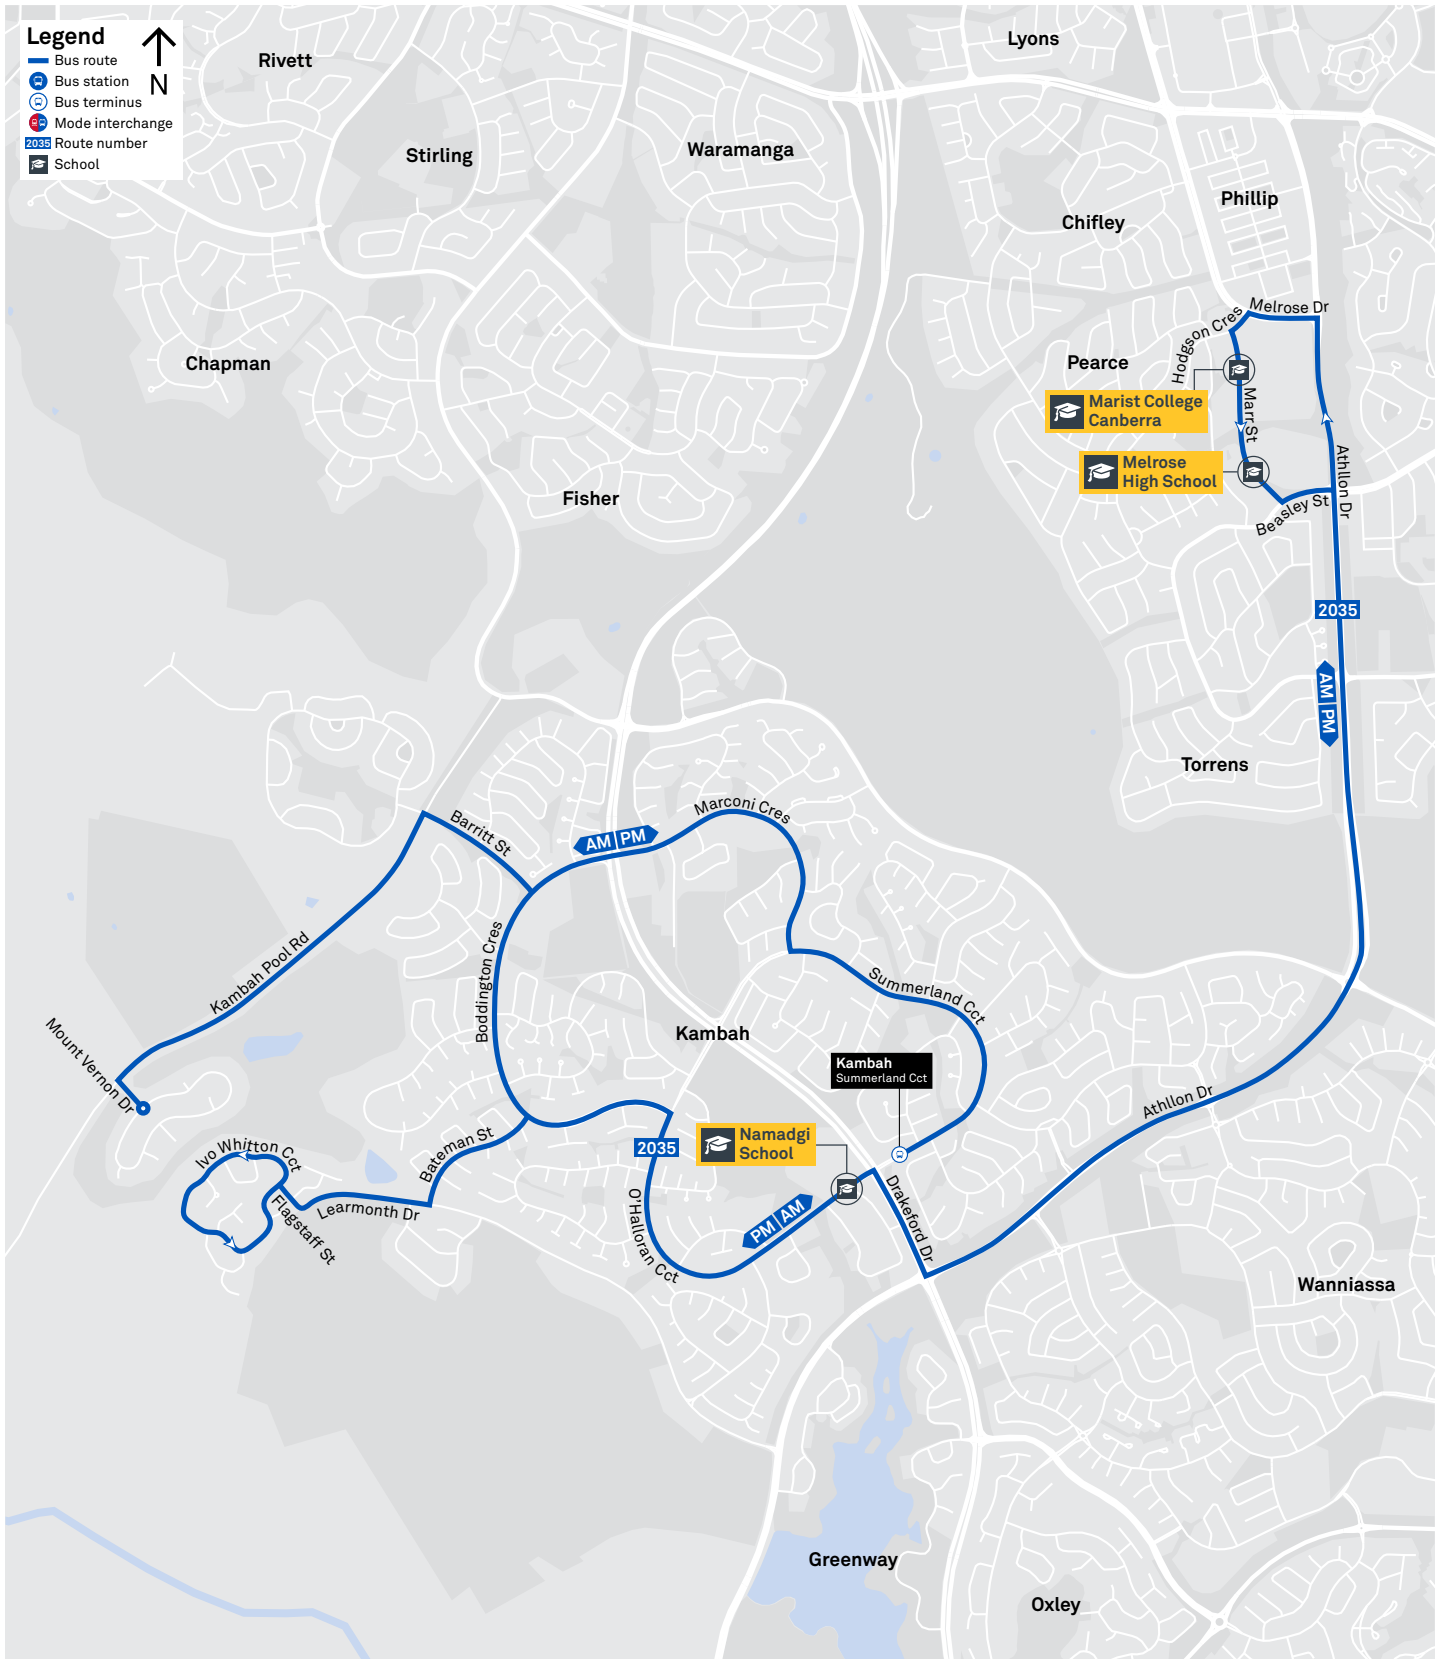

Plan your trip with the TC Journey planner! Visit transport.act.gov.au for details

2043 To Theodore

2044 To Cooleman Court

2045 To O'Malley

Afternoon *RAPID* services Other times available. Visit transport.act.gov.au

R4 To Tuggeranong

R4 To Belconnen

R5 To Lanyon Market Place

R5 To City West

TG19027

CANBERRA IS BETTER CONNECTED

transport.act.gov.au

SCHOOL ROUTE 2035 (AM & PM)