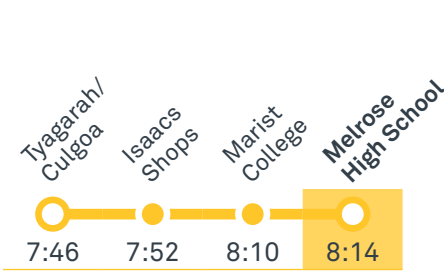

MELROSE HIGH SCHOOL

Plan your trip with the TC Journey planner! Visit transport.act.gov.au for details

2044 From Cooleman Court

2045 From O'Malley

Morning *RAPID* services

Other times available. Visit transport.act.gov.au

MELROSE HIGH SCHOOL

Plan your trip with the TC Journey planner! Visit transport.act.gov.au for details

Afternoon school services

2035 To Kambah

2036 To Kambah

2037 To Deakin

2038 To Woden

2039 To Weston Creek Terminus