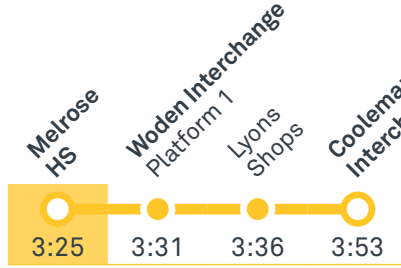

2040 To Weston Creek Terminus

2041 To Tuggeranong

2042 To Gordon

CANBERRA IS BETTER CONNECTED

transport.act.gov.au

TTC Transport Canberra

TG19027

MELROSE HIGH SCHOOL

Plan your trip with the TC Journey planner! Visit transport.act.gov.au for details

2043 To Theodore

2044 To Cooleman Court

2045 To O'Malley

Afternoon *RAPID* services Other times available. Visit transport.act.gov.au