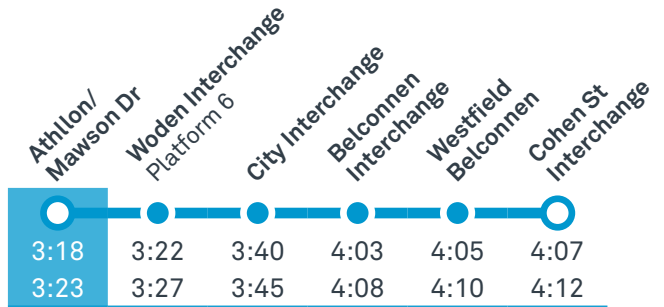

R4 To Belconnen