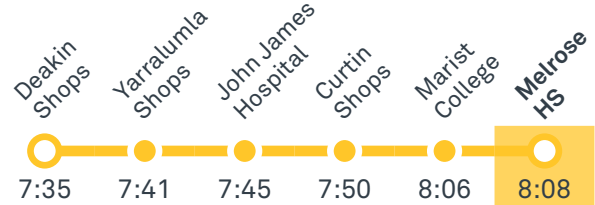

CANBERRA
IS BETTER
CONNECTED

transport.act.gov.au

TTC Transport
Canberra

TG19027

MELROSE HIGH SCHOOL

Plan your trip with the TC Journey planner! Visit transport.act.gov.au for details

Morning school services

2035 From Kambah

2037 From Deakin

2038 From Woden

2039 From Weston Creek Terminus

2040 From Weston Creek Terminus

2041 From Tuggeranong

2042 From Gordon

2043 From Theodore

MELROSE HIGH SCHOOL

Plan your trip with the TC Journey planner! Visit transport.act.gov.au for details

2044 From Cooleman Court

2045 From O'Malley

Morning *RAPID* services

Other times available. Visit transport.act.gov.au