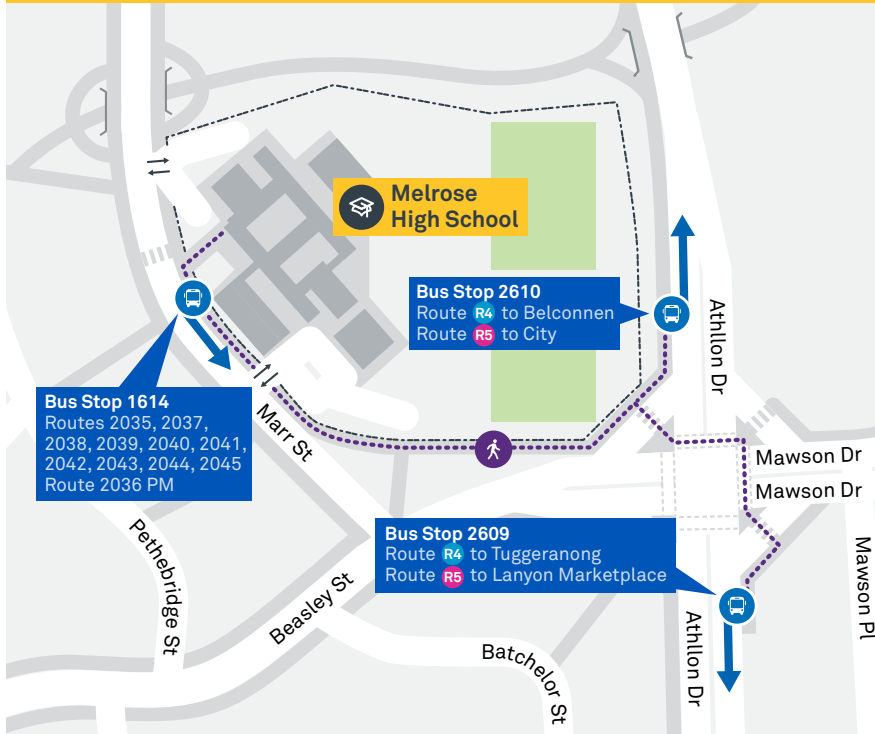

MELROSE HIGH SCHOOL

Plan your trip with the TC Journey planner! Visit transport.act.gov.au for details

Local area map

School start

🕒 8:50 am

School finish

🕒 3:10 pm

Bus stop location

2035

School route number

R4 *RAPID* route number

Walking route

Local area map provides indicative walking paths only. This map is designed to represent local public transport options in the area and is not to scale

CANBERRA
IS BETTER
CONNECTED

transport.act.gov.au

TTC Transport
Canberra

BELCONNEN TO TUGGERANONG via City and Woden

ROUTE MAP

- **RAPID** route
- Bus station
- Mode interchange
- Educational institution
- + Hospital
- Bicycle lockers
- Park and Ride
- R2 Other **RAPID** route
- Bus terminus
- R4 Route number
- Shopping centre
- Bicycle rails
- Bicycle cage

**CANBERRA
IS BETTER
CONNECTED**

transport.act.gov.au

ACT
Government

**Transport
Canberra**

LANYON TO CITY

via Erindale and Russell

ROUTE MAP

- RAPID** route
- Bus station
- Mode interchange
- Educational institution
- Hospital
- Bicycle lockers
- Bus terminus
- R5** Route number
- Shopping centre
- Bicycle rails
- Bicycle cage
- R2** Other **RAPID** route
- Park and Ride