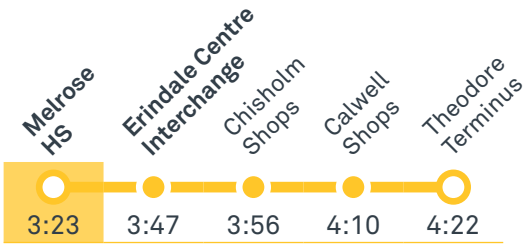

MELROSE HIGH SCHOOL

Plan your trip with the TC Journey planner! Visit transport.act.gov.au for details

Afternoon school services

2035 To Kambah

2036 To Kambah

2037 To Deakin

2038 To Woden

2039 To Weston Creek Terminus

2040 To Weston Creek Terminus

2041 To Tuggeranong

2042 To Gordon

CANBERRA IS BETTER CONNECTED

transport.act.gov.au

TTC Transport Canberra

TG19027

MELROSE HIGH SCHOOL

Plan your trip with the TC Journey planner! Visit transport.act.gov.au for details

2043 To Theodore

2044 To Cooleman Court

2045 To O'Malley

Afternoon *RAPID* services Other times available. Visit transport.act.gov.au