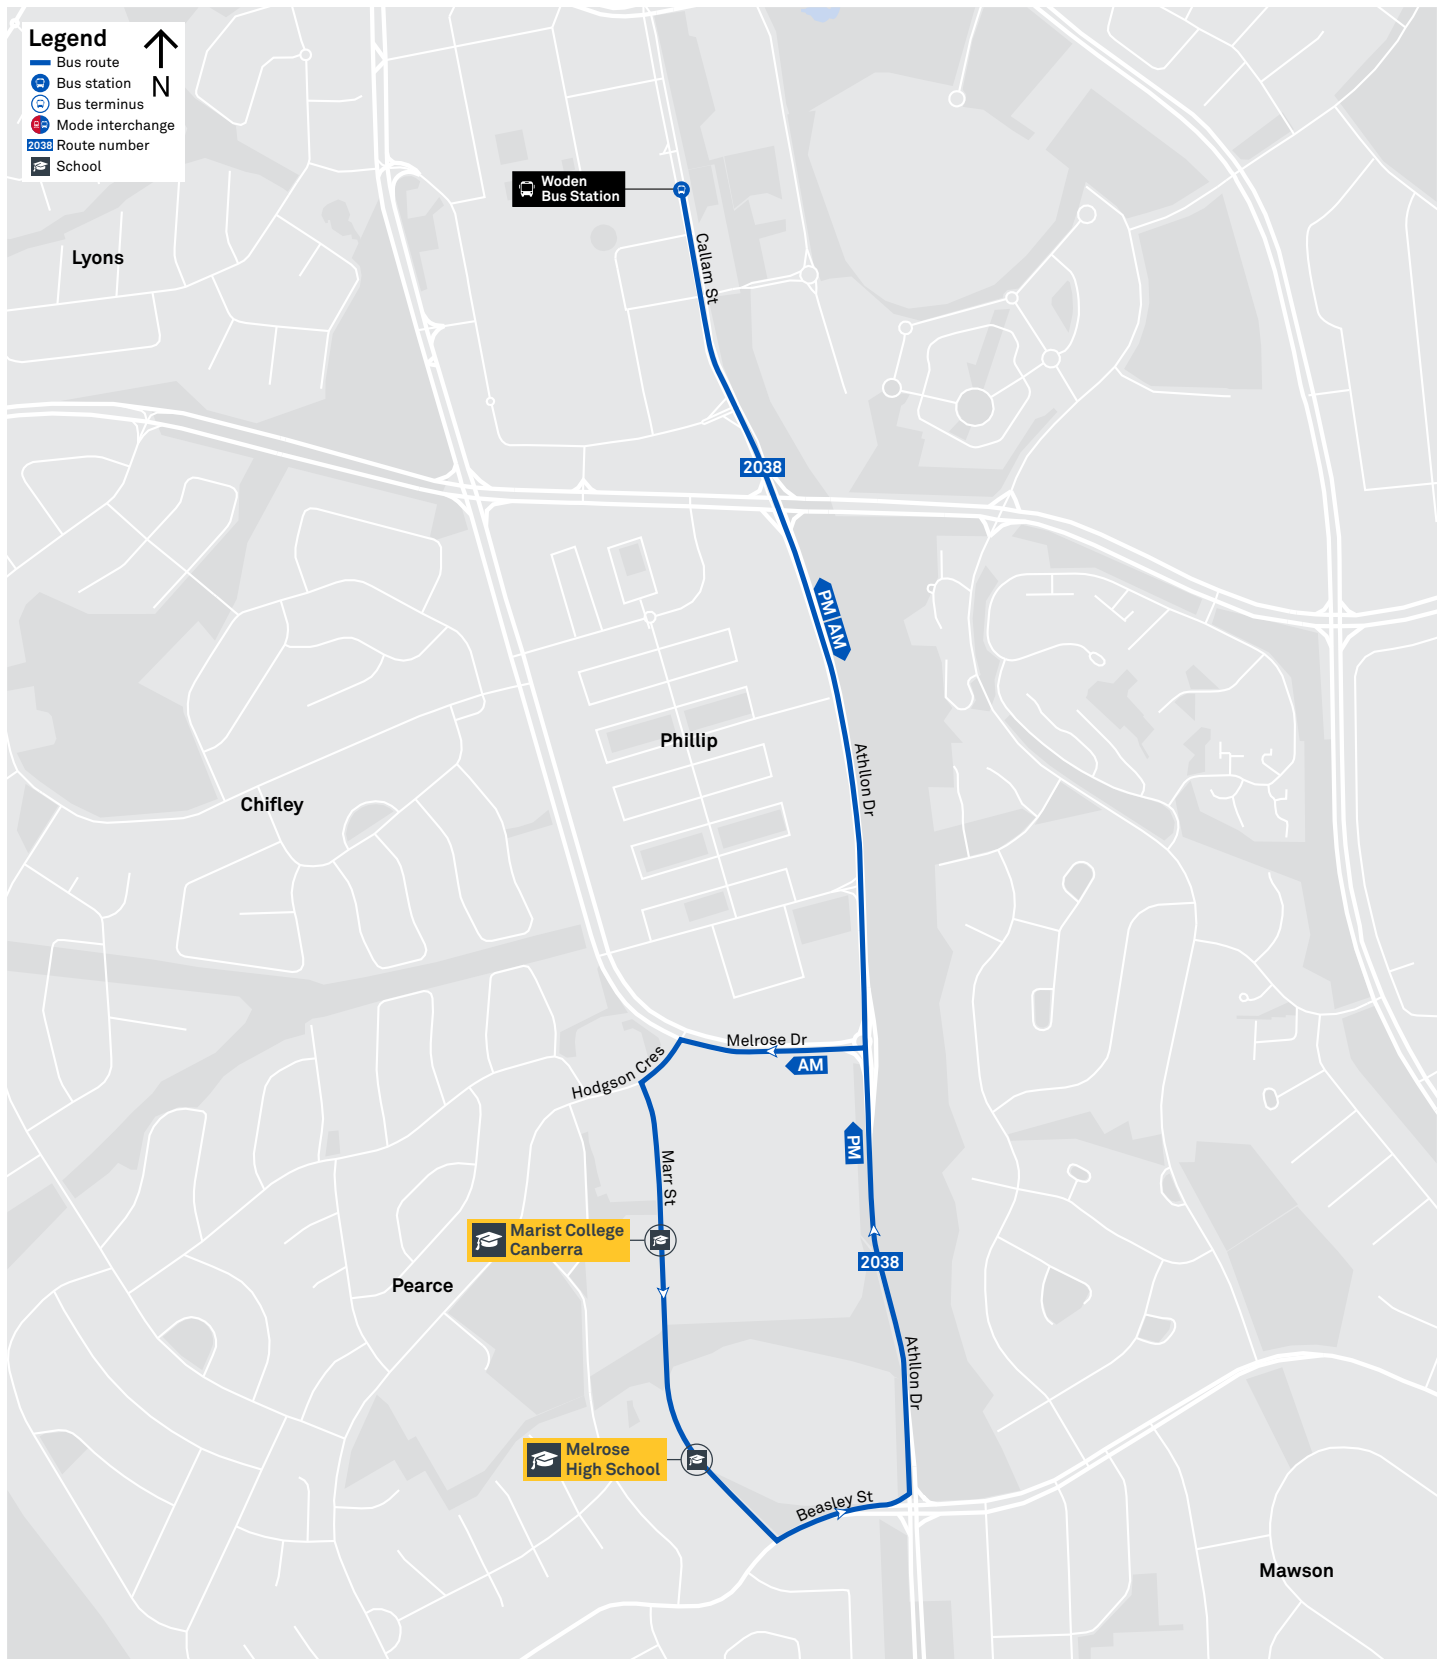

R4 To Tuggeranong

R4 To Belconnen

R5 To Lanyon Market Place

R5 To City West

TG19027

CANBERRA IS BETTER CONNECTED

transport.act.gov.au

SCHOOL ROUTE 2035 (AM & PM)

SCHOOL ROUTE 2036 (PM ONLY)

CANBERRA
IS BETTER
CONNECTED

transport.act.gov.au

TTC Transport
Canberra

SCHOOL ROUTE 2037 (AM & PM)

SCHOOL ROUTE 2038 (AM & PM)

CANBERRA
IS BETTER
CONNECTED

transport.act.gov.au