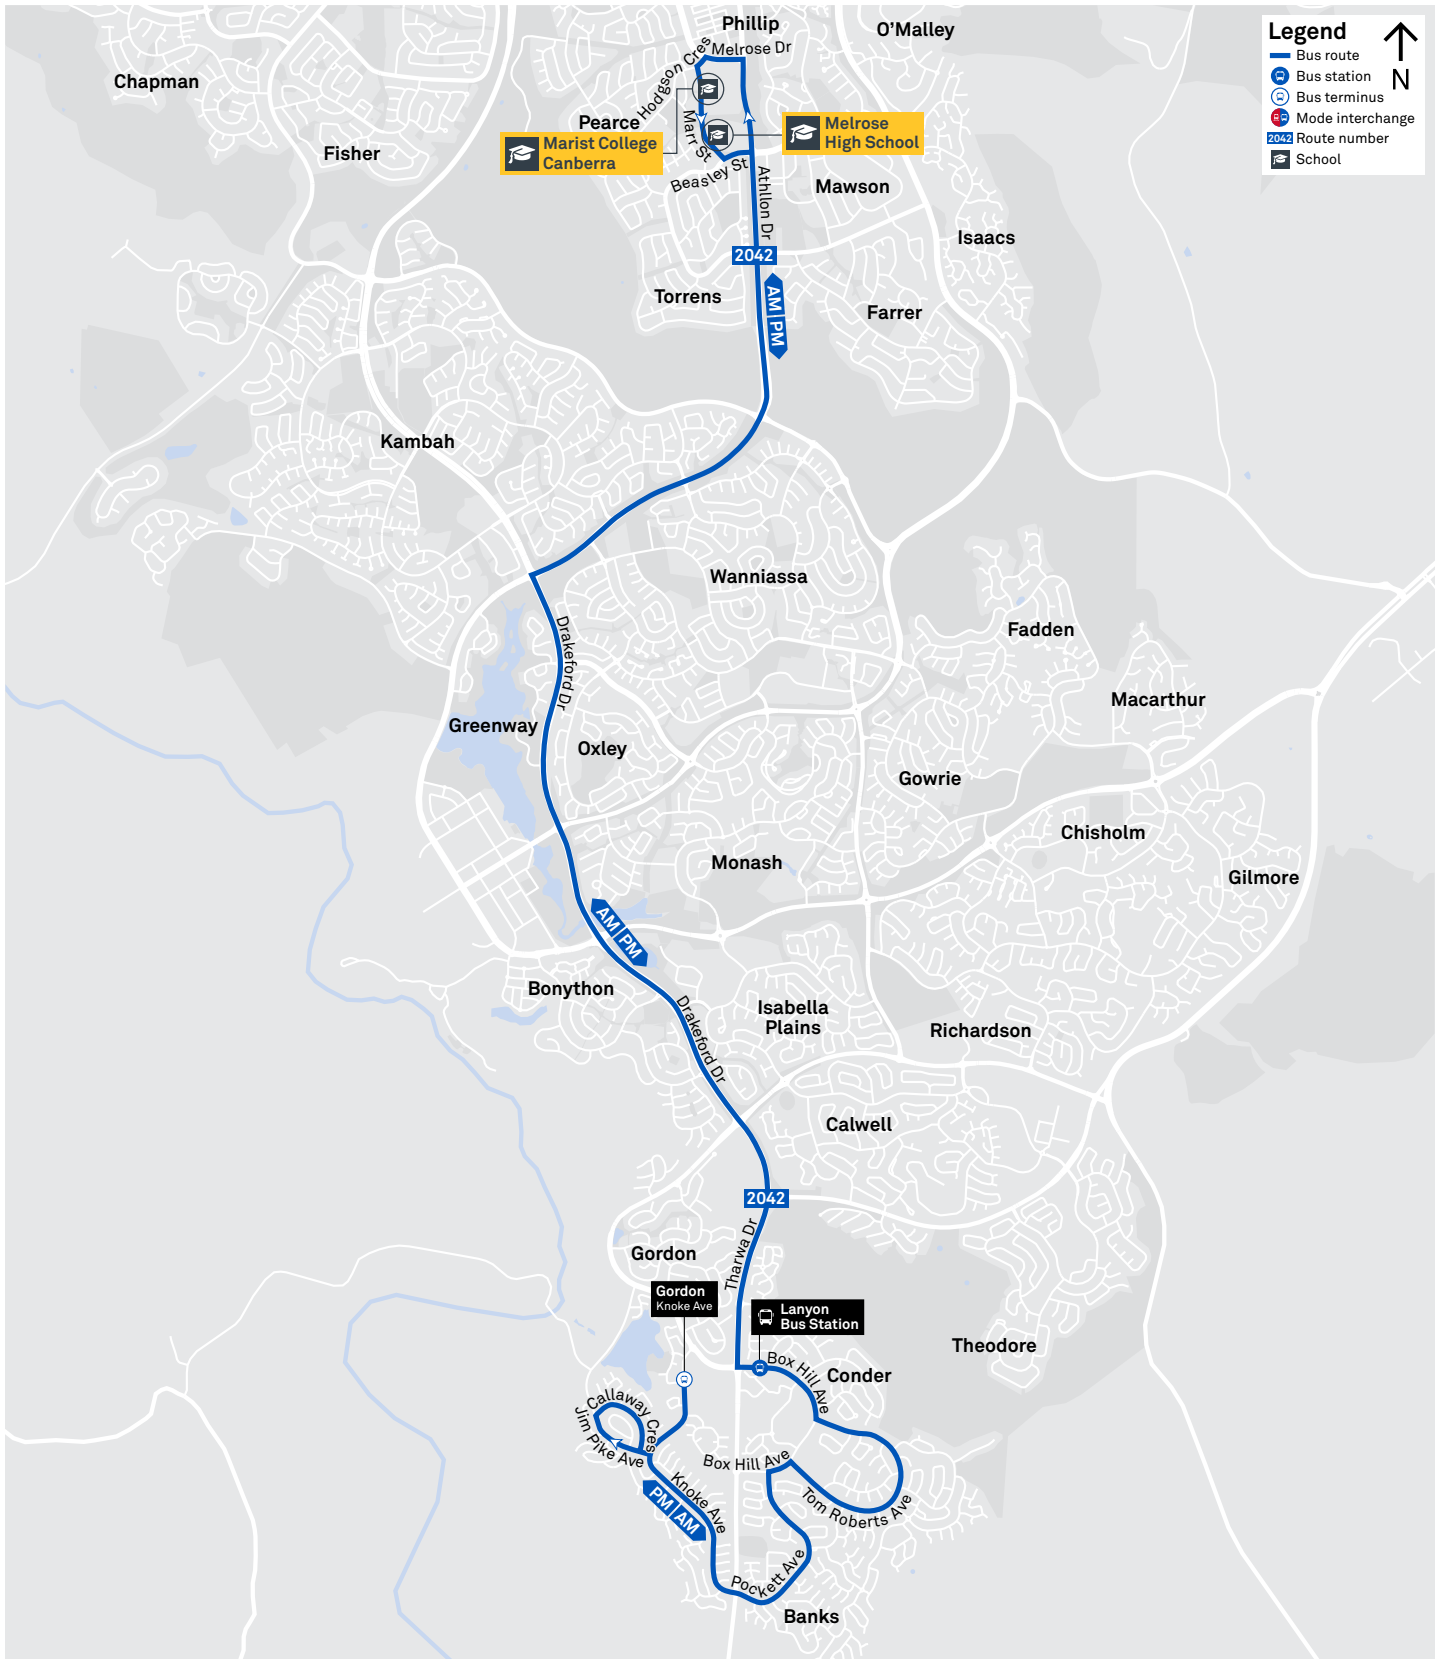

SCHOOL ROUTE 2042 (AM & PM)

CANBERRA
IS BETTER
CONNECTED

transport.act.gov.au

TCC Transport
Canberra