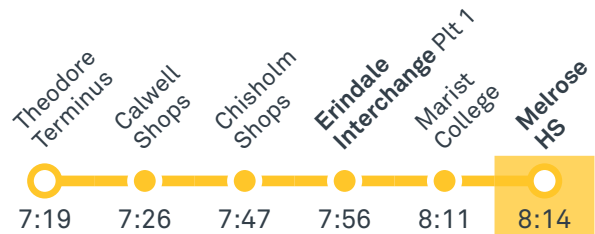

CANBERRA
IS BETTER
CONNECTED

transport.act.gov.au

TTC Transport
Canberra

TG19027

MELROSE HIGH SCHOOL

Plan your trip with the TC Journey planner! Visit transport.act.gov.au for details

Morning school services

2035 From Kambah

2037 From Deakin

2038 From Woden

2039 From Weston Creek Terminus

2040 From Weston Creek Terminus

2041 From Tuggeranong

2042 From Gordon

2043 From Theodore

MELROSE HIGH SCHOOL

Plan your trip with the TC Journey planner! Visit transport.act.gov.au for details

2044 From Cooleman Court

2045 From O'Malley

Morning *RAPID* services

Other times available. Visit transport.act.gov.au