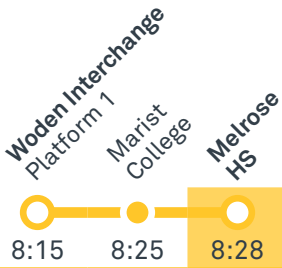

2038 From Woden