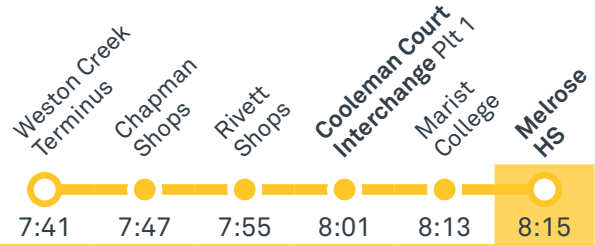

CANBERRA
IS BETTER
CONNECTED

transport.act.gov.au

TTC Transport
Canberra

TG19027

MELROSE HIGH SCHOOL

Plan your trip with the TC Journey planner! Visit transport.act.gov.au for details

Morning school services

2035 From Kambah

2037 From Deakin

2038 From Woden

2039 From Weston Creek Terminus

2040 From Weston Creek Terminus

2041 From Tuggeranong

2042 From Gordon

2043 From Theodore

MELROSE HIGH SCHOOL

Plan your trip with the TC Journey planner! Visit transport.act.gov.au for details

2044 From Cooleman Court

2045 From O'Malley

Morning *RAPID* services

Other times available. Visit transport.act.gov.au

R4 From Belconnen

R4 From Tuggeranong

R5 From City West

R5 From Lanyon Market Place

CANBERRA IS BETTER CONNECTED

transport.act.gov.au

TTC Transport Canberra

TG19027