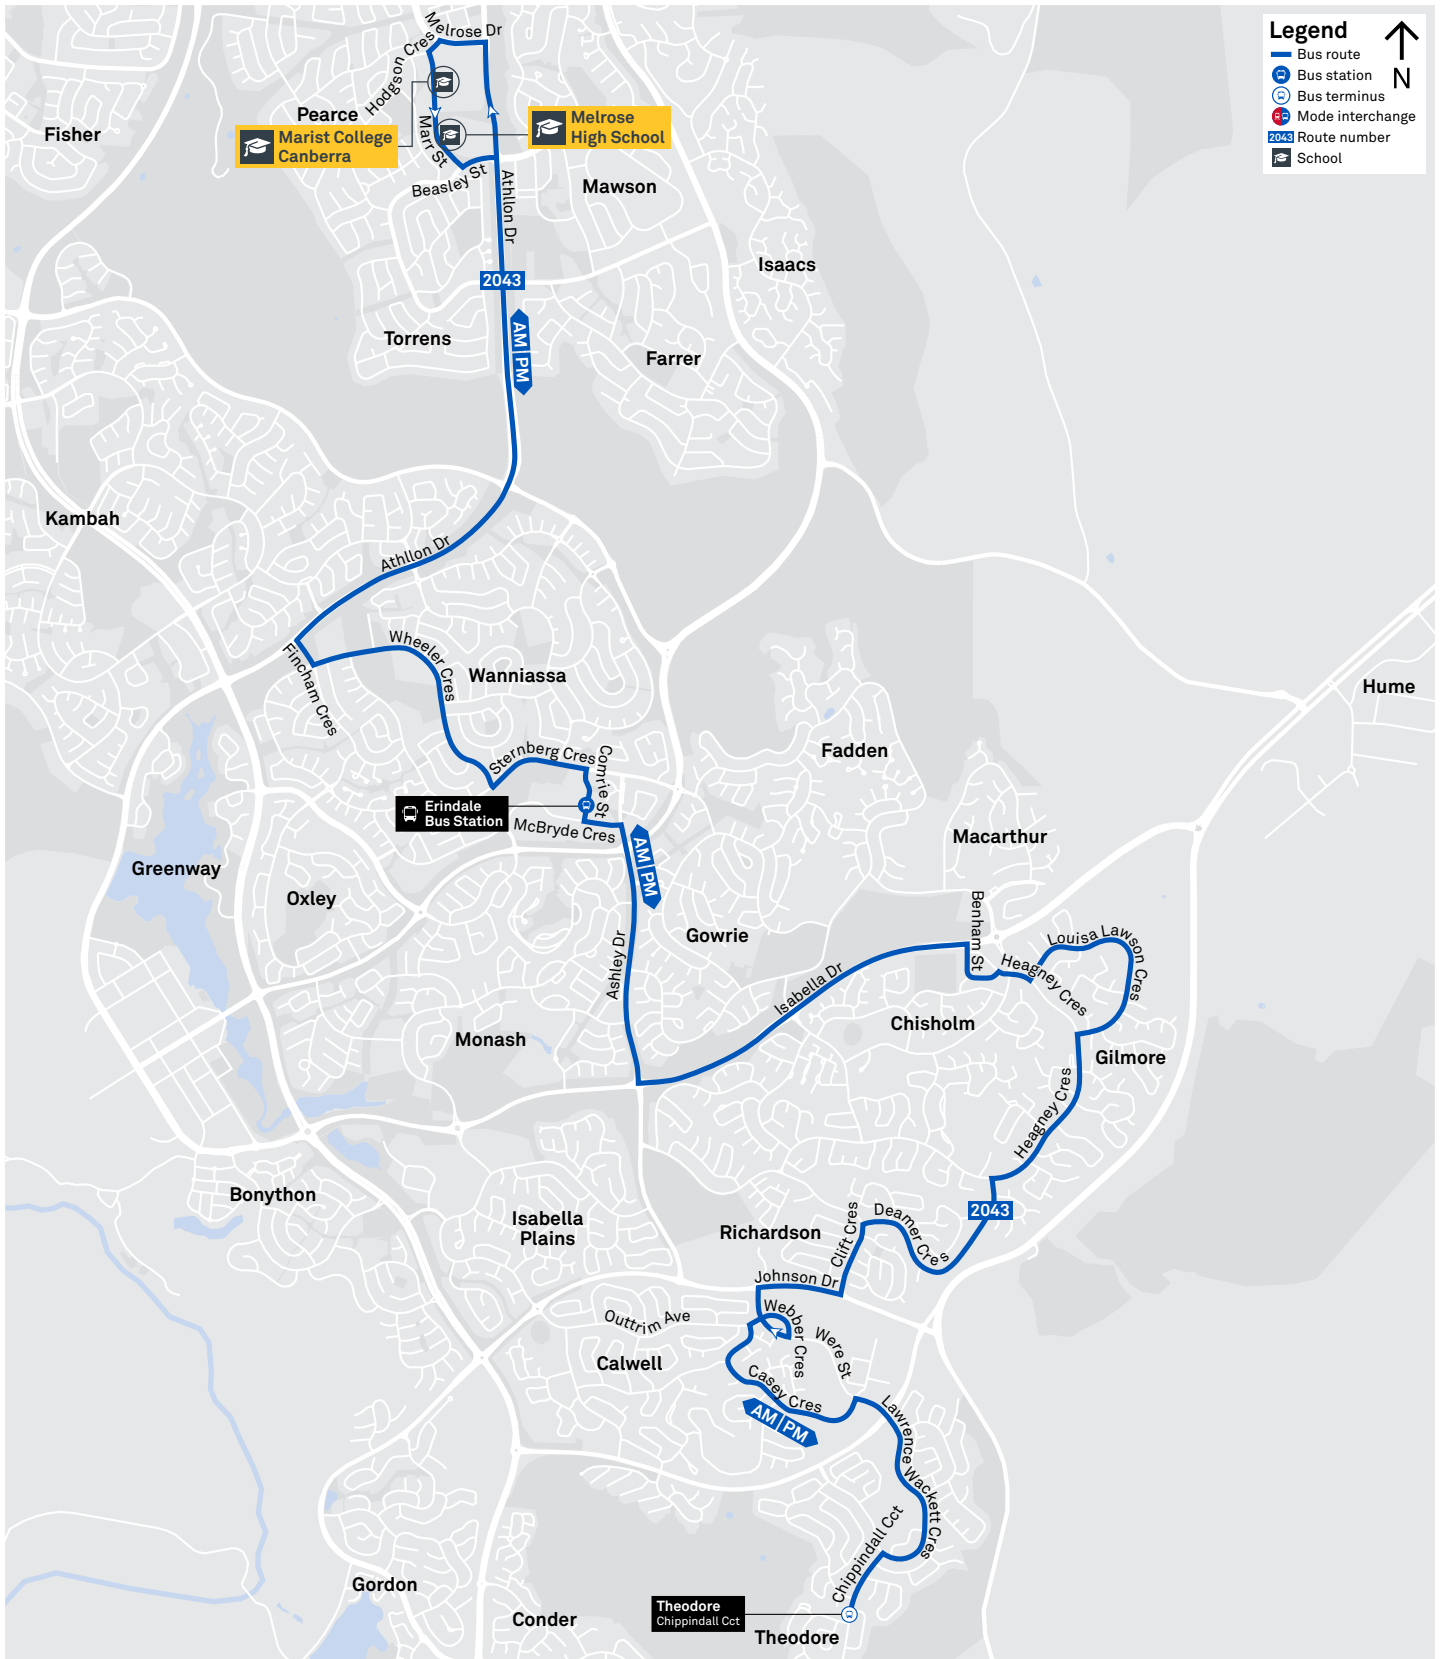

TTC Transport
Canberra

SCHOOL ROUTE 2042 (AM & PM)

CANBERRA
IS BETTER
CONNECTED

transport.act.gov.au

TCC Transport
Canberra

SCHOOL ROUTE 2043 (AM & PM)

SCHOOL ROUTE 2044 (AM & PM)

SCHOOL ROUTE 2045 (AM & PM)

CANBERRA
IS BETTER
CONNECTED

transport.act.gov.au

TTC Transport
Canberra

BELCONNEN TO TUGGERANONG via City and Woden

ROUTE MAP

- **RAPID** route
- Bus station
- Mode interchange
- Educational institution
- + Hospital
- Bicycle lockers
- Park and Ride
- R2 Other **RAPID** route
- Bus terminus
- R4 Route number
- Shopping centre
- Bicycle rails
- Bicycle cage

**CANBERRA
IS BETTER
CONNECTED**

transport.act.gov.au

ACT
Government

**Transport
Canberra**

LANYON TO CITY

via Erindale and Russell

ROUTE MAP

- RAPID** route
- Bus station
- Mode interchange
- Educational institution
- Hospital
- Bicycle lockers
- Bus terminus
- R5** Route number
- Shopping centre
- Bicycle rails
- Bicycle cage
- R2** Other **RAPID** route
- Park and Ride