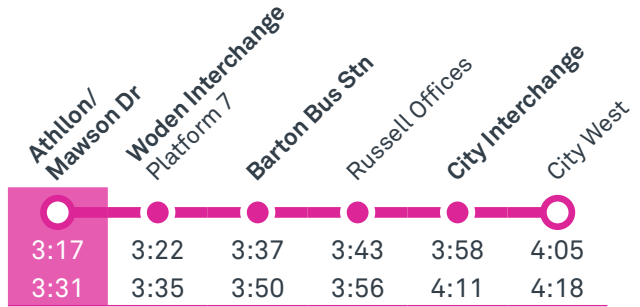

Plan your trip with the TC Journey planner! Visit transport.act.gov.au for details

2043 To Theodore

2044 To Cooleman Court

2045 To O'Malley

Afternoon *RAPID* services Other times available. Visit transport.act.gov.au

R4 To Tuggeranong

R4 To Belconnen

R5 To Lanyon Market Place

R5 To City West

TG19027

CANBERRA IS BETTER CONNECTED

transport.act.gov.au

SCHOOL ROUTE 2035 (AM & PM)

SCHOOL ROUTE 2036 (PM ONLY)

CANBERRA
IS BETTER
CONNECTED

transport.act.gov.au

TTC Transport
Canberra

SCHOOL ROUTE 2037 (AM & PM)

SCHOOL ROUTE 2038 (AM & PM)

CANBERRA
IS BETTER
CONNECTED

transport.act.gov.au

TTC Transport
Canberra

SCHOOL ROUTE 2039 (AM & PM)

CANBERRA
IS BETTER
CONNECTED

transport.act.gov.au

SCHOOL ROUTE 2040 (AM & PM)

SCHOOL ROUTE 2041 (AM & PM)

CANBERRA
IS BETTER
CONNECTED

transport.act.gov.au