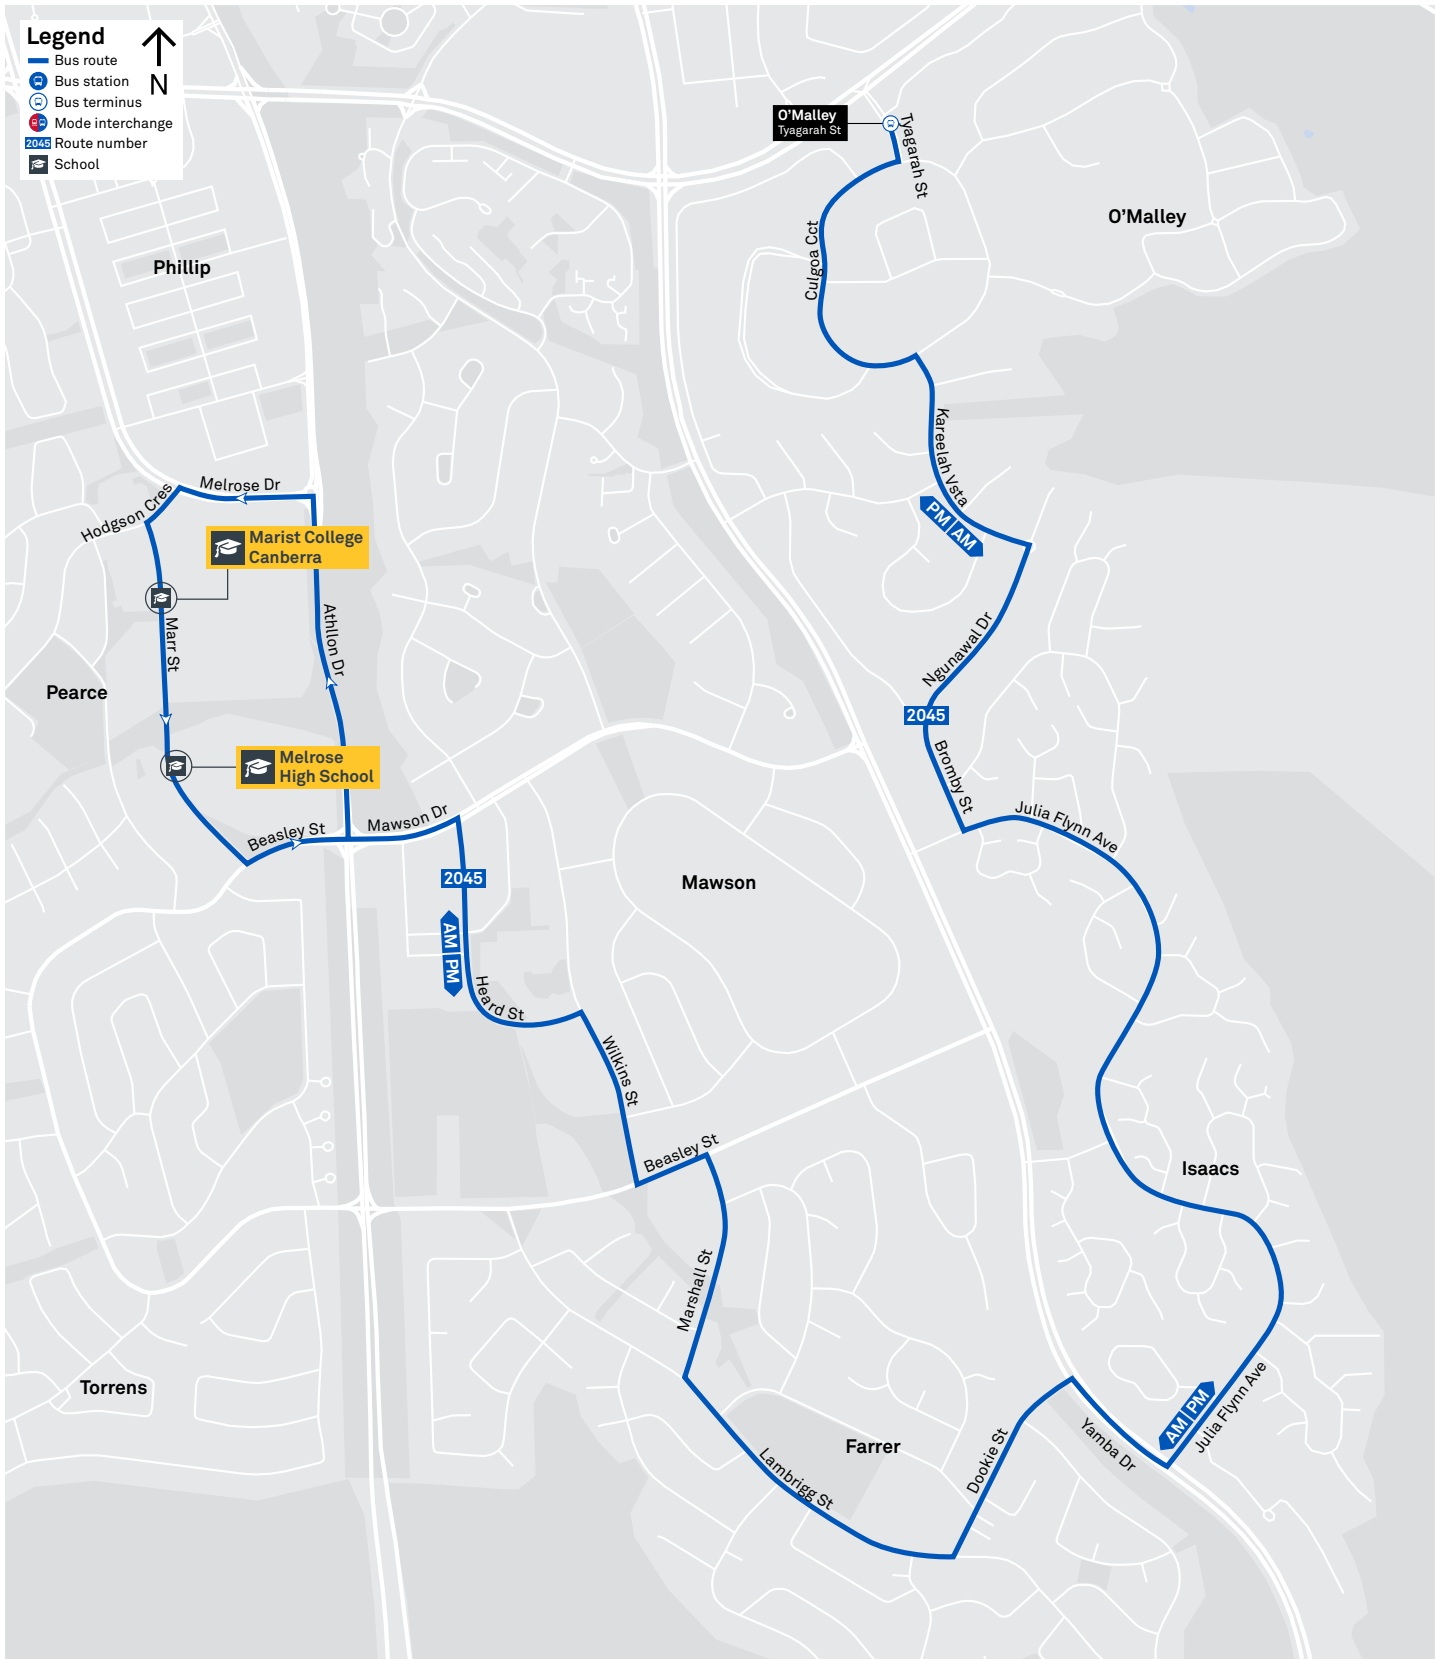

CANBERRA
IS BETTER
CONNECTED

transport.act.gov.au

TTC Transport
Canberra

BELCONNEN TO TUGGERANONG via City and Woden

ROUTE MAP

- **RAPID** route
- Bus station
- Mode interchange
- Educational institution
- + Hospital
- Bicycle lockers
- Park and Ride
- R2 Other **RAPID** route
- Bus terminus
- R4 Route number
- Shopping centre
- Bicycle rails
- Bicycle cage