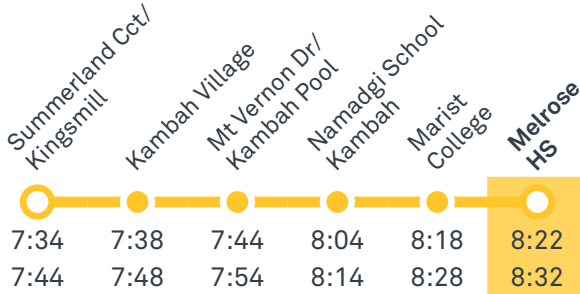

2035

School route number

R4 *RAPID* route number

Walking route

Local area map provides indicative walking paths only. This map is designed to represent local public transport options in the area and is not to scale

CANBERRA
IS BETTER
CONNECTED

transport.act.gov.au

TTC Transport
Canberra

TG19027

MELROSE HIGH SCHOOL

Plan your trip with the TC Journey planner! Visit transport.act.gov.au for details

Morning school services

2035 From Kambah

2037 From Deakin

2038 From Woden

2039 From Weston Creek Terminus

2040 From Weston Creek Terminus

2041 From Tuggeranong

2042 From Gordon

2043 From Theodore

MELROSE HIGH SCHOOL

Plan your trip with the TC Journey planner! Visit transport.act.gov.au for details

2044 From Cooleman Court

2045 From O'Malley

Morning *RAPID* services

Other times available. Visit transport.act.gov.au