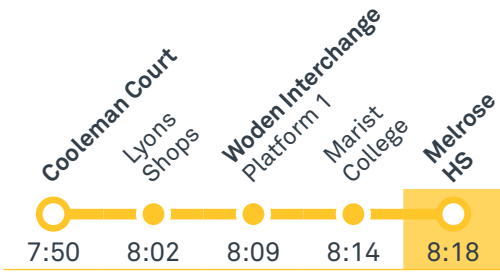

CANBERRA
IS BETTER
CONNECTED

transport.act.gov.au

TTC Transport
Canberra

TG19027

MELROSE HIGH SCHOOL

Plan your trip with the TC Journey planner! Visit transport.act.gov.au for details

Morning school services

2035 From Kambah

2037 From Deakin

2038 From Woden

2039 From Weston Creek Terminus

2040 From Weston Creek Terminus

2041 From Tuggeranong

2042 From Gordon

2043 From Theodore

MELROSE HIGH SCHOOL

Plan your trip with the TC Journey planner! Visit transport.act.gov.au for details

2044 From Cooleman Court

2045 From O'Malley

Morning *RAPID* services

Other times available. Visit transport.act.gov.au