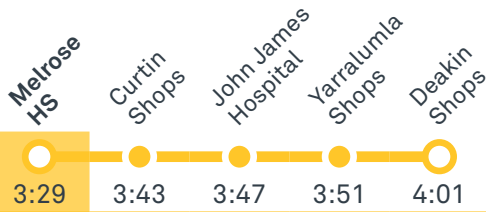

MELROSE HIGH SCHOOL

Plan your trip with the TC Journey planner! Visit transport.act.gov.au for details

Afternoon school services

2035 To Kambah

2036 To Kambah

2037 To Deakin

2038 To Woden

2039 To Weston Creek Terminus