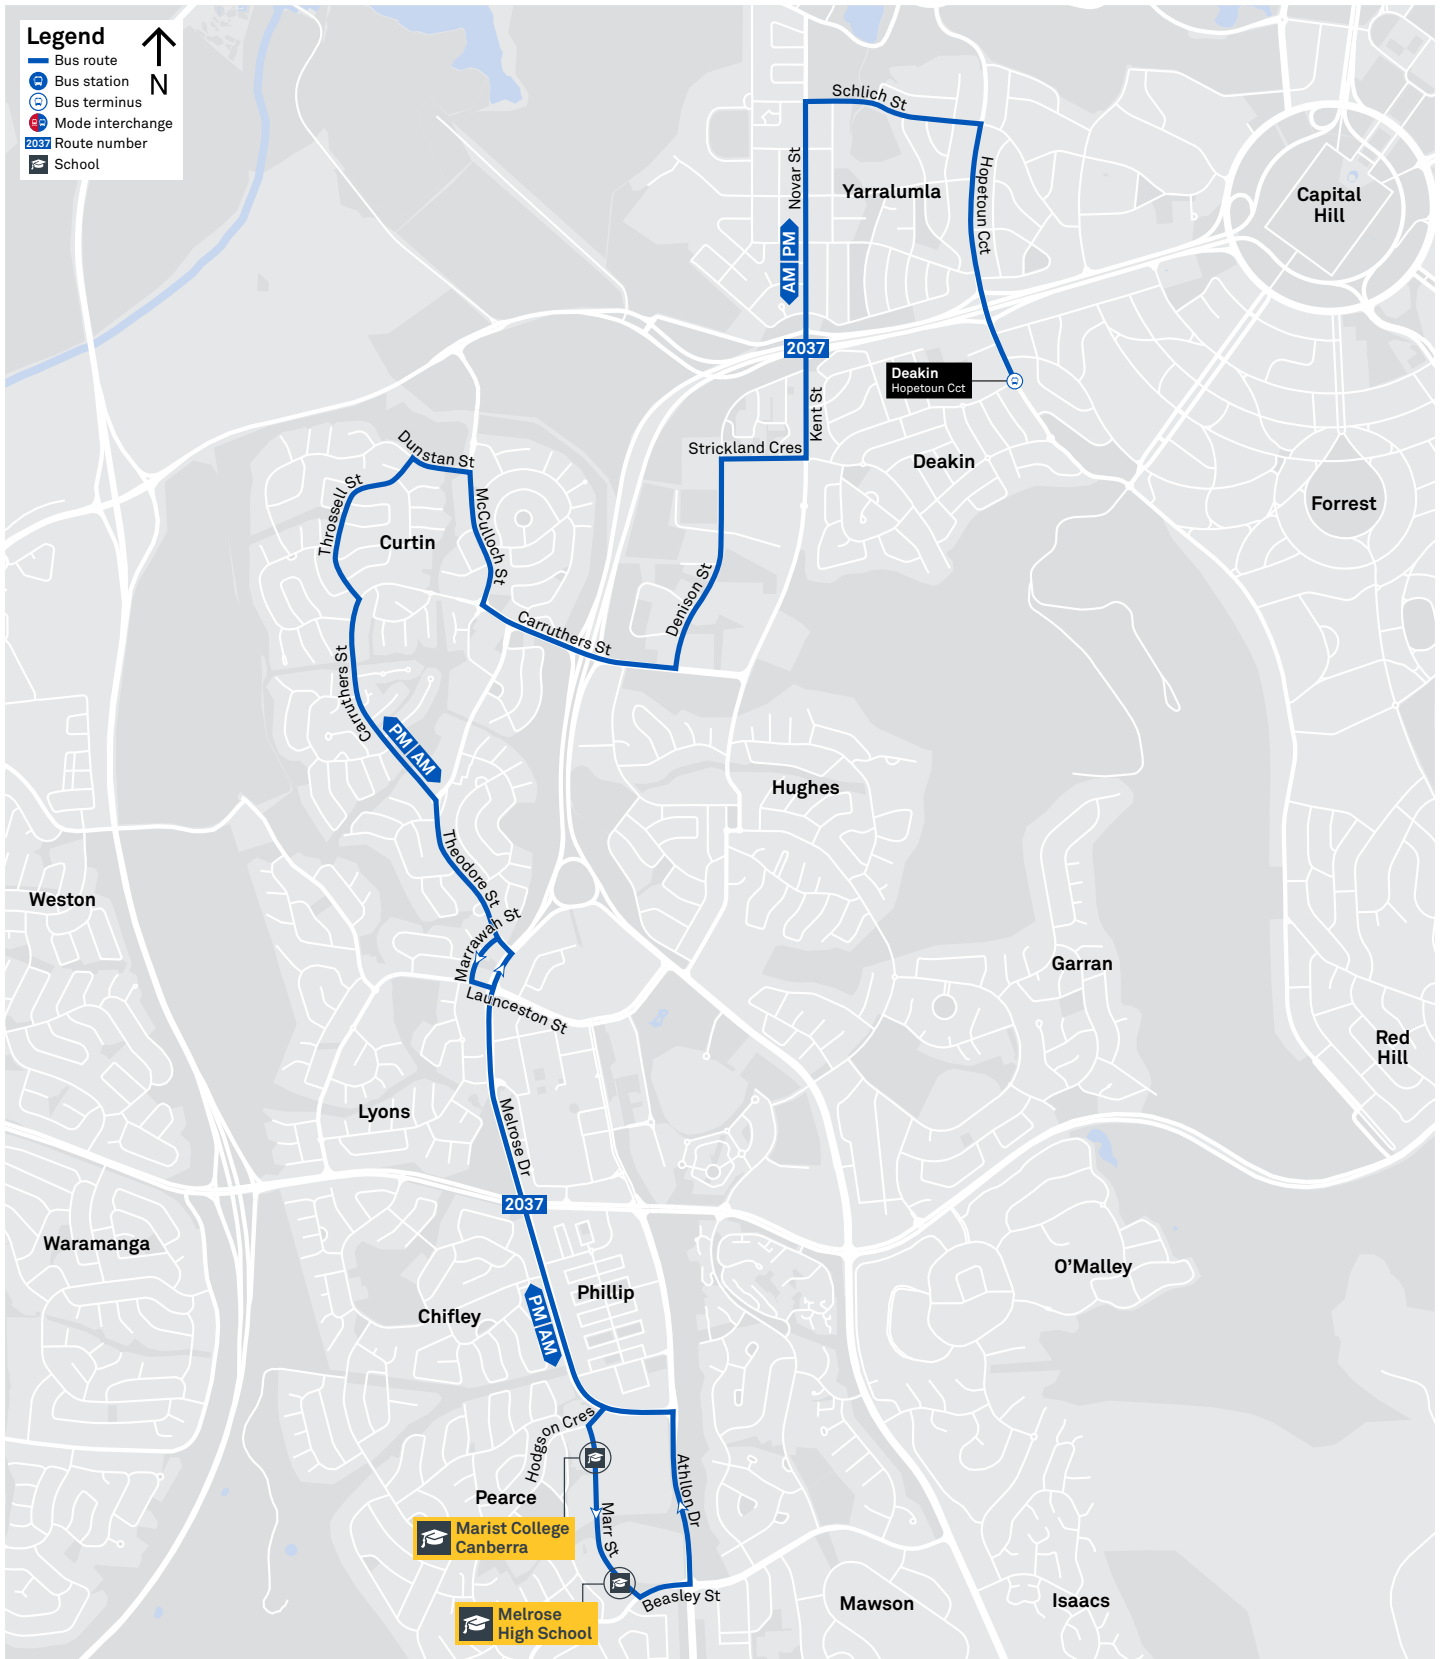

R4 To Tuggeranong

R4 To Belconnen

R5 To Lanyon Market Place

R5 To City West

TG19027

CANBERRA IS BETTER CONNECTED

transport.act.gov.au

SCHOOL ROUTE 2035 (AM & PM)

SCHOOL ROUTE 2036 (PM ONLY)

CANBERRA
IS BETTER
CONNECTED

transport.act.gov.au

TTC Transport
Canberra

SCHOOL ROUTE 2037 (AM & PM)

SCHOOL ROUTE 2038 (AM & PM)

CANBERRA
IS BETTER
CONNECTED

transport.act.gov.au

TTC Transport
Canberra

SCHOOL ROUTE 2039 (AM & PM)

CANBERRA
IS BETTER
CONNECTED

transport.act.gov.au

SCHOOL ROUTE 2040 (AM & PM)

SCHOOL ROUTE 2041 (AM & PM)

CANBERRA
IS BETTER
CONNECTED

transport.act.gov.au