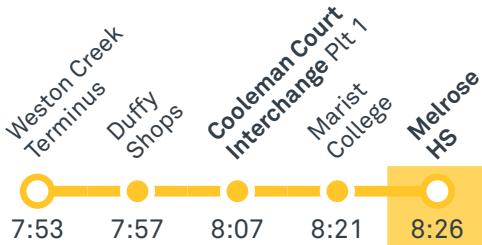

CANBERRA
IS BETTER
CONNECTED

transport.act.gov.au

TTC Transport
Canberra

TG19027

MELROSE HIGH SCHOOL

Plan your trip with the TC Journey planner! Visit transport.act.gov.au for details

Morning school services

2035 From Kambah

2037 From Deakin

2038 From Woden

2039 From Weston Creek Terminus

2040 From Weston Creek Terminus

2041 From Tuggeranong

2042 From Gordon

2043 From Theodore

MELROSE HIGH SCHOOL

Plan your trip with the TC Journey planner! Visit transport.act.gov.au for details

2044 From Cooleman Court

2045 From O'Malley

Morning *RAPID* services

Other times available. Visit transport.act.gov.au