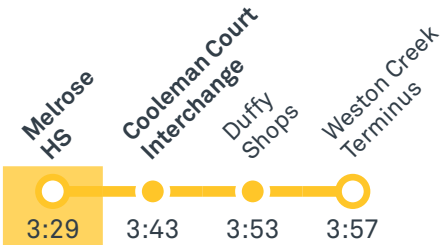

MELROSE HIGH SCHOOL

Plan your trip with the TC Journey planner! Visit transport.act.gov.au for details

Afternoon school services

2035 To Kambah

2036 To Kambah

2037 To Deakin

2038 To Woden

2039 To Weston Creek Terminus

2040 To Weston Creek Terminus

2041 To Tuggeranong

2042 To Gordon

CANBERRA IS BETTER CONNECTED

transport.act.gov.au

TTC Transport Canberra

TG19027

MELROSE HIGH SCHOOL