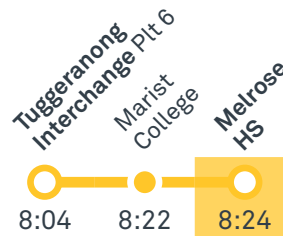

CANBERRA
IS BETTER
CONNECTED

transport.act.gov.au

TTC Transport
Canberra

TG19027

MELROSE HIGH SCHOOL

Plan your trip with the TC Journey planner! Visit transport.act.gov.au for details

Morning school services

2035 From Kambah

2037 From Deakin

2038 From Woden

2039 From Weston Creek Terminus

2040 From Weston Creek Terminus

2041 From Tuggeranong

2042 From Gordon

2043 From Theodore

MELROSE HIGH SCHOOL

Plan your trip with the TC Journey planner! Visit transport.act.gov.au for details

2044 From Cooleman Court

2045 From O'Malley

Morning *RAPID* services

Other times available. Visit transport.act.gov.au