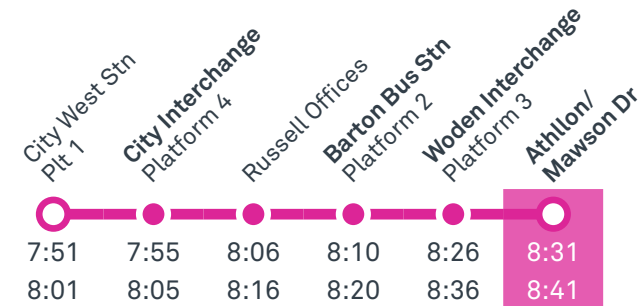

MELROSE HIGH SCHOOL

Plan your trip with the TC Journey planner! Visit transport.act.gov.au for details

2044 From Cooleman Court

2045 From O'Malley

Morning *RAPID* services

Other times available. Visit transport.act.gov.au

R4 From Belconnen

R4 From Tuggeranong

R5 From City West

R5 From Lanyon Market Place

CANBERRA IS BETTER CONNECTED

transport.act.gov.au

TTC Transport Canberra

TG19027

MELROSE HIGH SCHOOL

Plan your trip with the TC Journey planner! Visit transport.act.gov.au for details

Afternoon school services

2035 To Kambah

2036 To Kambah

2037 To Deakin

2038 To Woden

2039 To Weston Creek Terminus