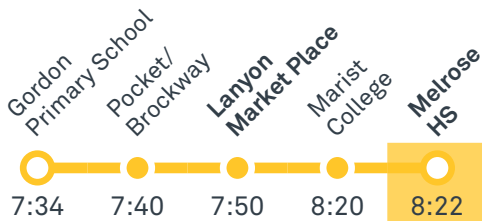

2035 From Kambah

2037 From Deakin

2038 From Woden

2039 From Weston Creek Terminus

2040 From Weston Creek Terminus

2041 From Tuggeranong

2042 From Gordon

2043 From Theodore

MELROSE HIGH SCHOOL

Plan your trip with the TC Journey planner! Visit transport.act.gov.au for details

2044 From Cooleman Court

2045 From O'Malley

Morning *RAPID* services

Other times available. Visit transport.act.gov.au