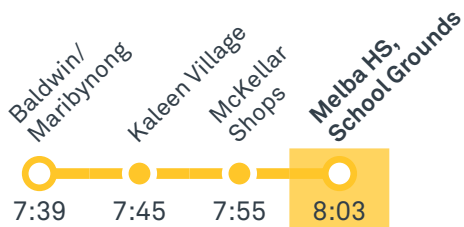

Other times available. Visit transport.act.gov.au

41 From Belconnen

41 From Fraser

42 From Fraser

CANBERRA
IS BETTER
CONNECTED

transport.act.gov.au

TTC Transport
Canberra

TG19027

MELBA COPLAND SECONDARY SCHOOL 7-10

Plan your trip with the TC Journey planner! Visit transport.act.gov.au for details

Morning school services

1044 From Spence

1046 From Kaleen

1049 From Spence

1045 From Gungahlin

1048 From Kippax

CANBERRA IS BETTER CONNECTED

transport.act.gov.au

TTC Transport Canberra

TG19027

MELBA COPLAND SECONDARY SCHOOL 7-10

Plan your trip with the TC Journey planner! Visit transport.act.gov.au for details