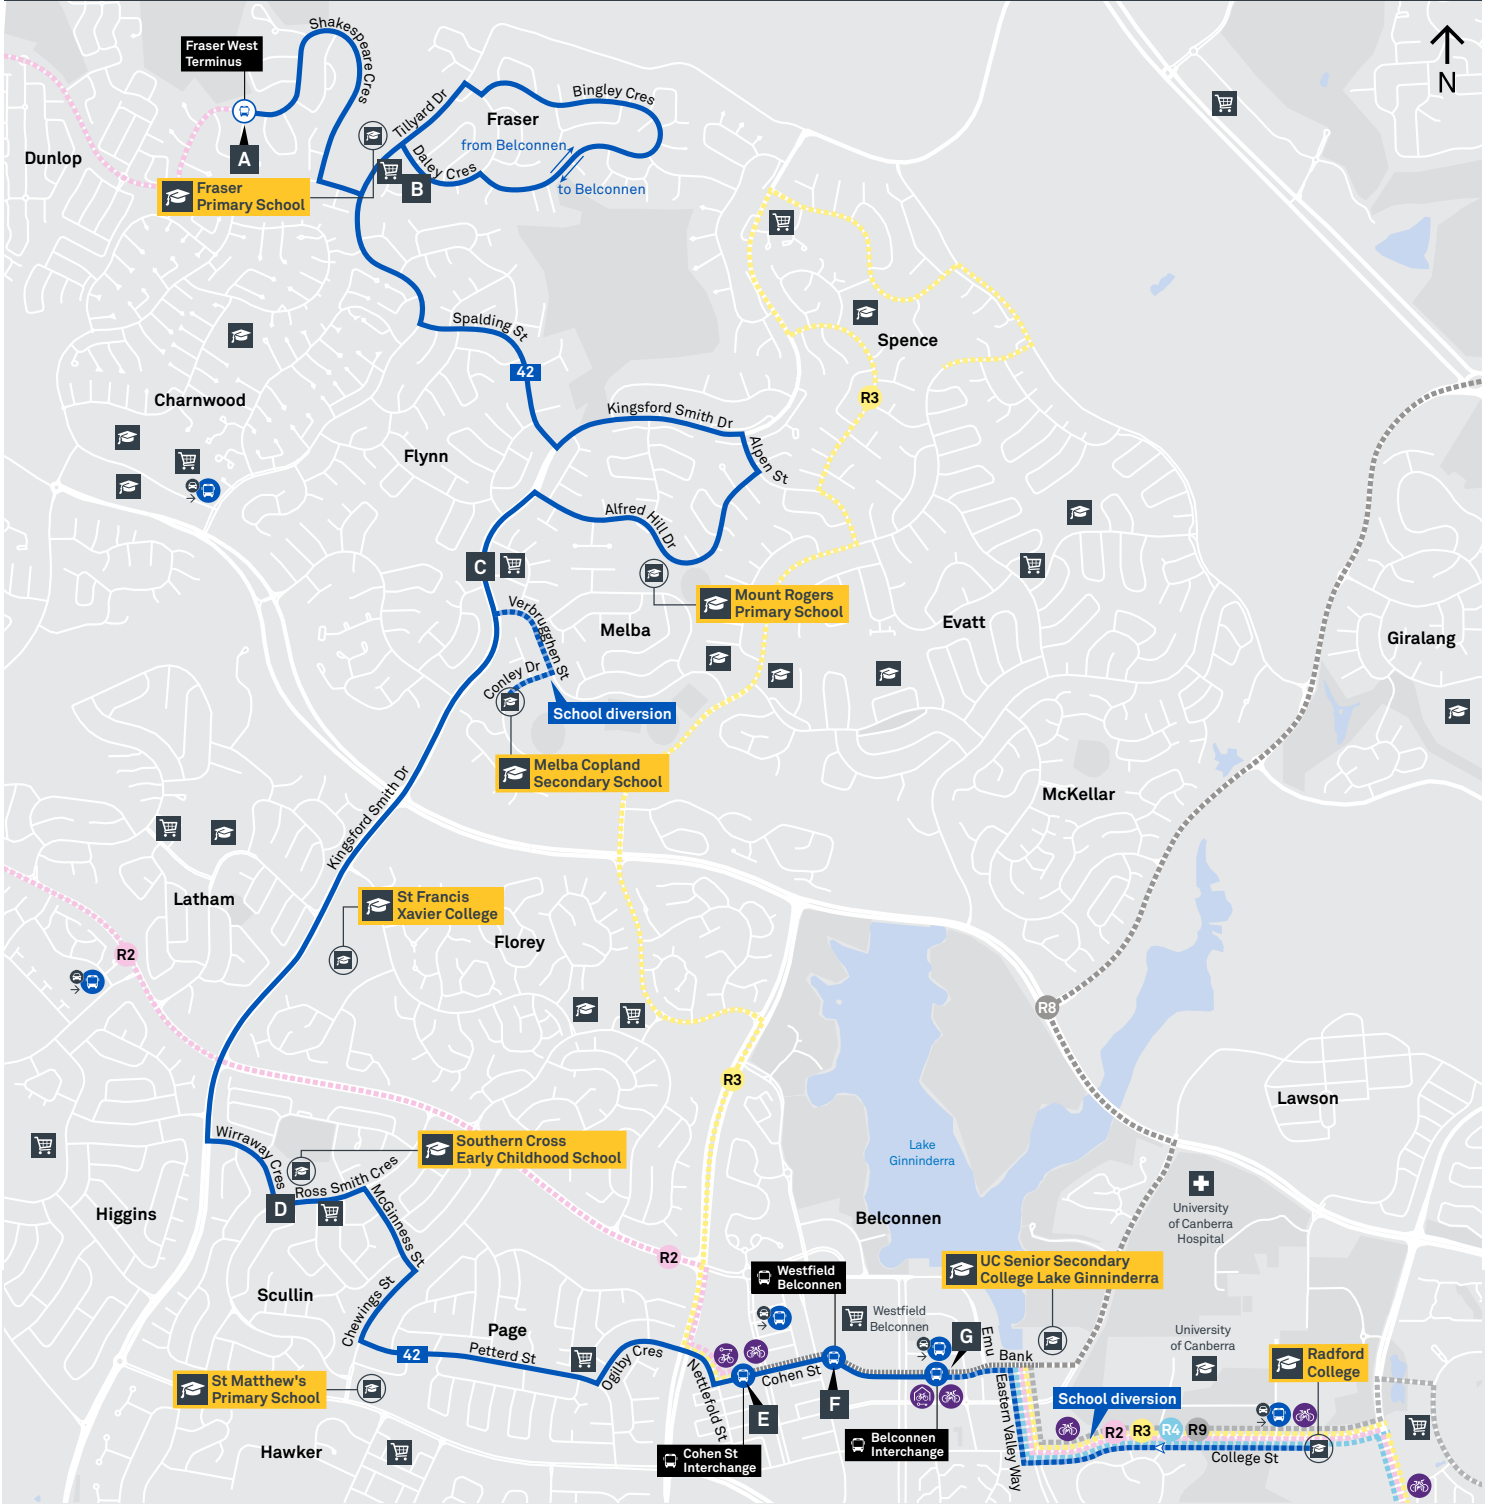

Summary of bus services

Route	AM	PM	Suburbs/Areas Served	Other information
41	✓	✓	Fraser, Charnwood, Flynn, Melba, Evatt, Belconnen Bus Stations	Diverts via school grounds on selected trips
42	✓	✓	Fraser, Flynn, Melba, Scullin, Page, Belconnen Bus Stations	Diverts via school grounds on selected trips
1044	✓	✓	Melba, Spence, Evatt	
1045	✓	✓	Gungahlin Place Bus Station, Ngunnawal, Casey, Nicholls, Spence, Melba	
1046	✓	✓	Kaleen, Giralang, Mckellar, Evatt, Melba	
1048	✓	✓	Kippax, Macgregor, Dunlop, Charnwood, Flynn	
1049	✓		Melba, Spence, Evatt	AM only

1046 To Kaleen

1048 To Kippax

TG19027

CANBERRA IS BETTER CONNECTED

transport.act.gov.au

TTC Transport Canberra

FRASER TO BELCONNEN

via Flynn and Melba

CANBERRA IS BETTER CONNECTED

transport.act.gov.au

ACT Government

Transport Canberra

FRASER TO BELCONNEN

via Melba and Page

ROUTE MAP

- Bus route
- Bus station
- Mode interchange
- Educational institution
- Hospital
- Bicycle lockers
- Bicycle cage
- R2 RAPID route
- Bus terminus
- 42 Route number
- Shopping centre
- Bicycle rails
- Park and Ride

SCHOOL ROUTE 1045 (AM & PM)

SCHOOL ROUTE 1046 (AM & PM)

SCHOOL ROUTE 1048 (AM & PM)

SCHOOL ROUTE 1049 (AM ONLY)

CANBERRA
IS BETTER
CONNECTED

transport.act.gov.au

TTC Transport
Canberra