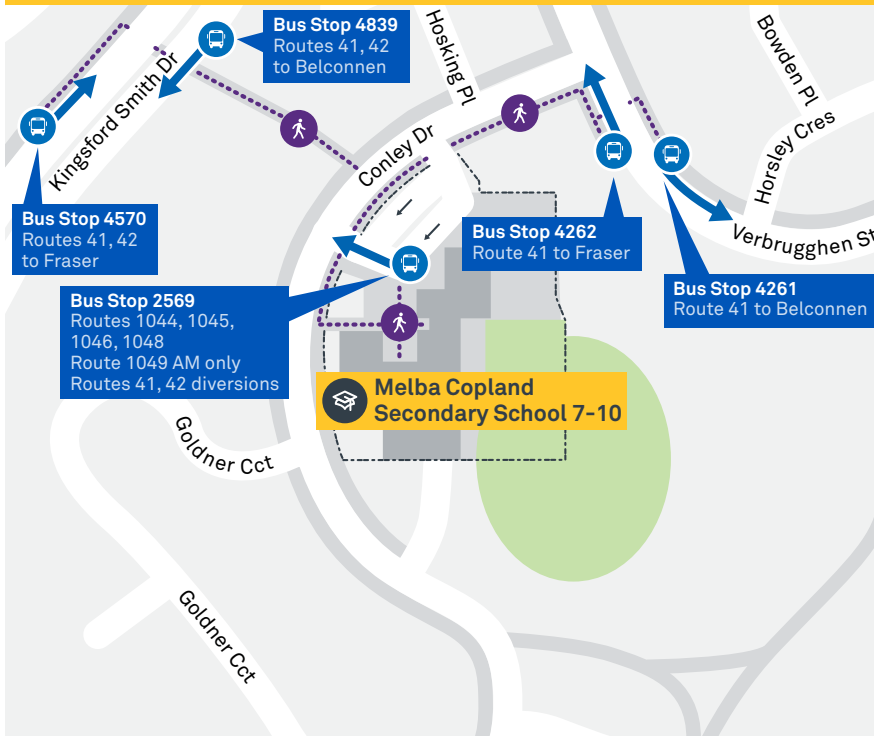

MELBA COPLAND SECONDARY SCHOOL 7-10

Plan your trip with the TC Journey planner! Visit transport.act.gov.au for details

Local area map

School start

🕒 8:50 am

School finish

🕒 3:00 pm

Bus stop location

41

Regular route number

1044

School route number

Walking route

Local area map provides indicative walking paths only. This map is designed to represent local public transport options in the area and is not to scale

Summary of bus services

Route	AM	PM	Suburbs/Areas Served	Other information
41	✓	✓	Fraser, Charnwood, Flynn, Melba, Evatt, Belconnen Bus Stations	Diverts via school grounds on selected trips
42	✓	✓	Fraser, Flynn, Melba, Scullin, Page, Belconnen Bus Stations	Diverts via school grounds on selected trips
1044	✓	✓	Melba, Spence, Evatt	
1045	✓	✓	Gungahlin Place Bus Station, Ngunnawal, Casey, Nicholls, Spence, Melba	
1046	✓	✓	Kaleen, Giralang, Mckellar, Evatt, Melba	
1048	✓	✓	Kippax, Macgregor, Dunlop, Charnwood, Flynn	
1049	✓		Melba, Spence, Evatt	AM only

TG19027

CANBERRA
IS BETTER
CONNECTED

transport.act.gov.au

TTC Transport
Canberra