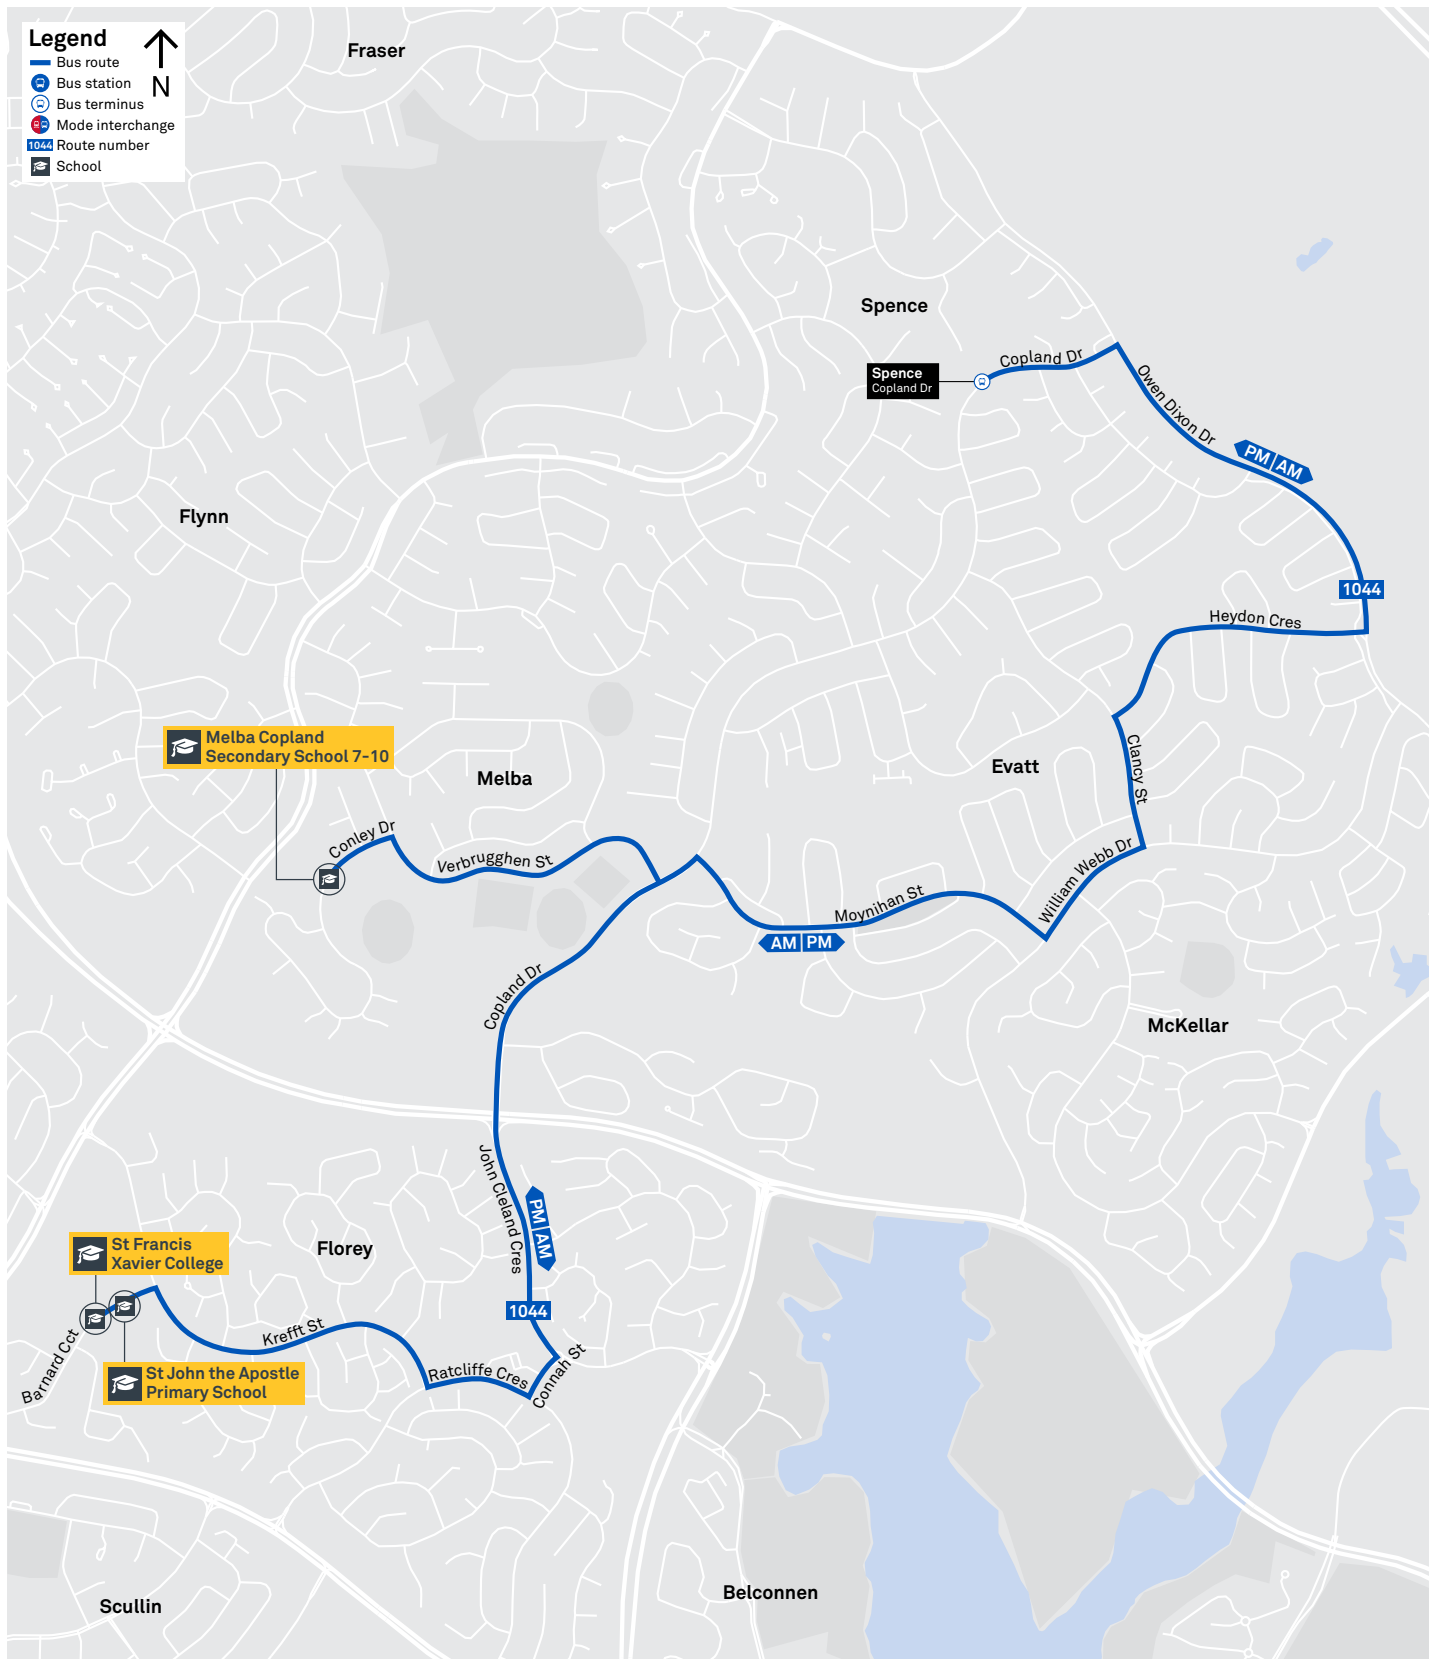

Summary of bus services

Route	AM	PM	Suburbs/Areas Served	Other information
41	✓	✓	Fraser, Charnwood, Flynn, Melba, Evatt, Belconnen Bus Stations	Diverts via school grounds on selected trips
42	✓	✓	Fraser, Flynn, Melba, Scullin, Page, Belconnen Bus Stations	Diverts via school grounds on selected trips
1044	✓	✓	Melba, Spence, Evatt	
1045	✓	✓	Gungahlin Place Bus Station, Ngunnawal, Casey, Nicholls, Spence, Melba	
1046	✓	✓	Kaleen, Giralang, Mckellar, Evatt, Melba	
1048	✓	✓	Kippax, Macgregor, Dunlop, Charnwood, Flynn	
1049	✓		Melba, Spence, Evatt	AM only

CANBERRA
IS BETTER
CONNECTED

transport.act.gov.au

ACT
Government

Transport
Canberra

SCHOOL ROUTE 1044 (AM & PM)

CANBERRA
IS BETTER
CONNECTED

transport.act.gov.au

TTC Transport
Canberra

SCHOOL ROUTE 1045 (AM & PM)

SCHOOL ROUTE 1046 (AM & PM)

SCHOOL ROUTE 1048 (AM & PM)

SCHOOL ROUTE 1049 (AM ONLY)

CANBERRA
IS BETTER
CONNECTED

transport.act.gov.au

TTC Transport
Canberra