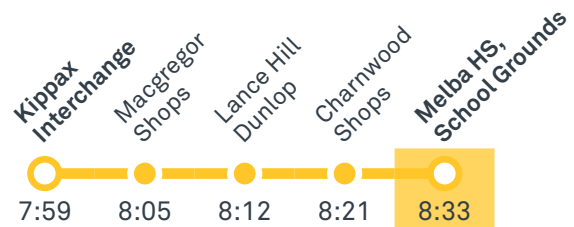

CANBERRA IS BETTER CONNECTED

transport.act.gov.au

TTC Transport Canberra

TG19027