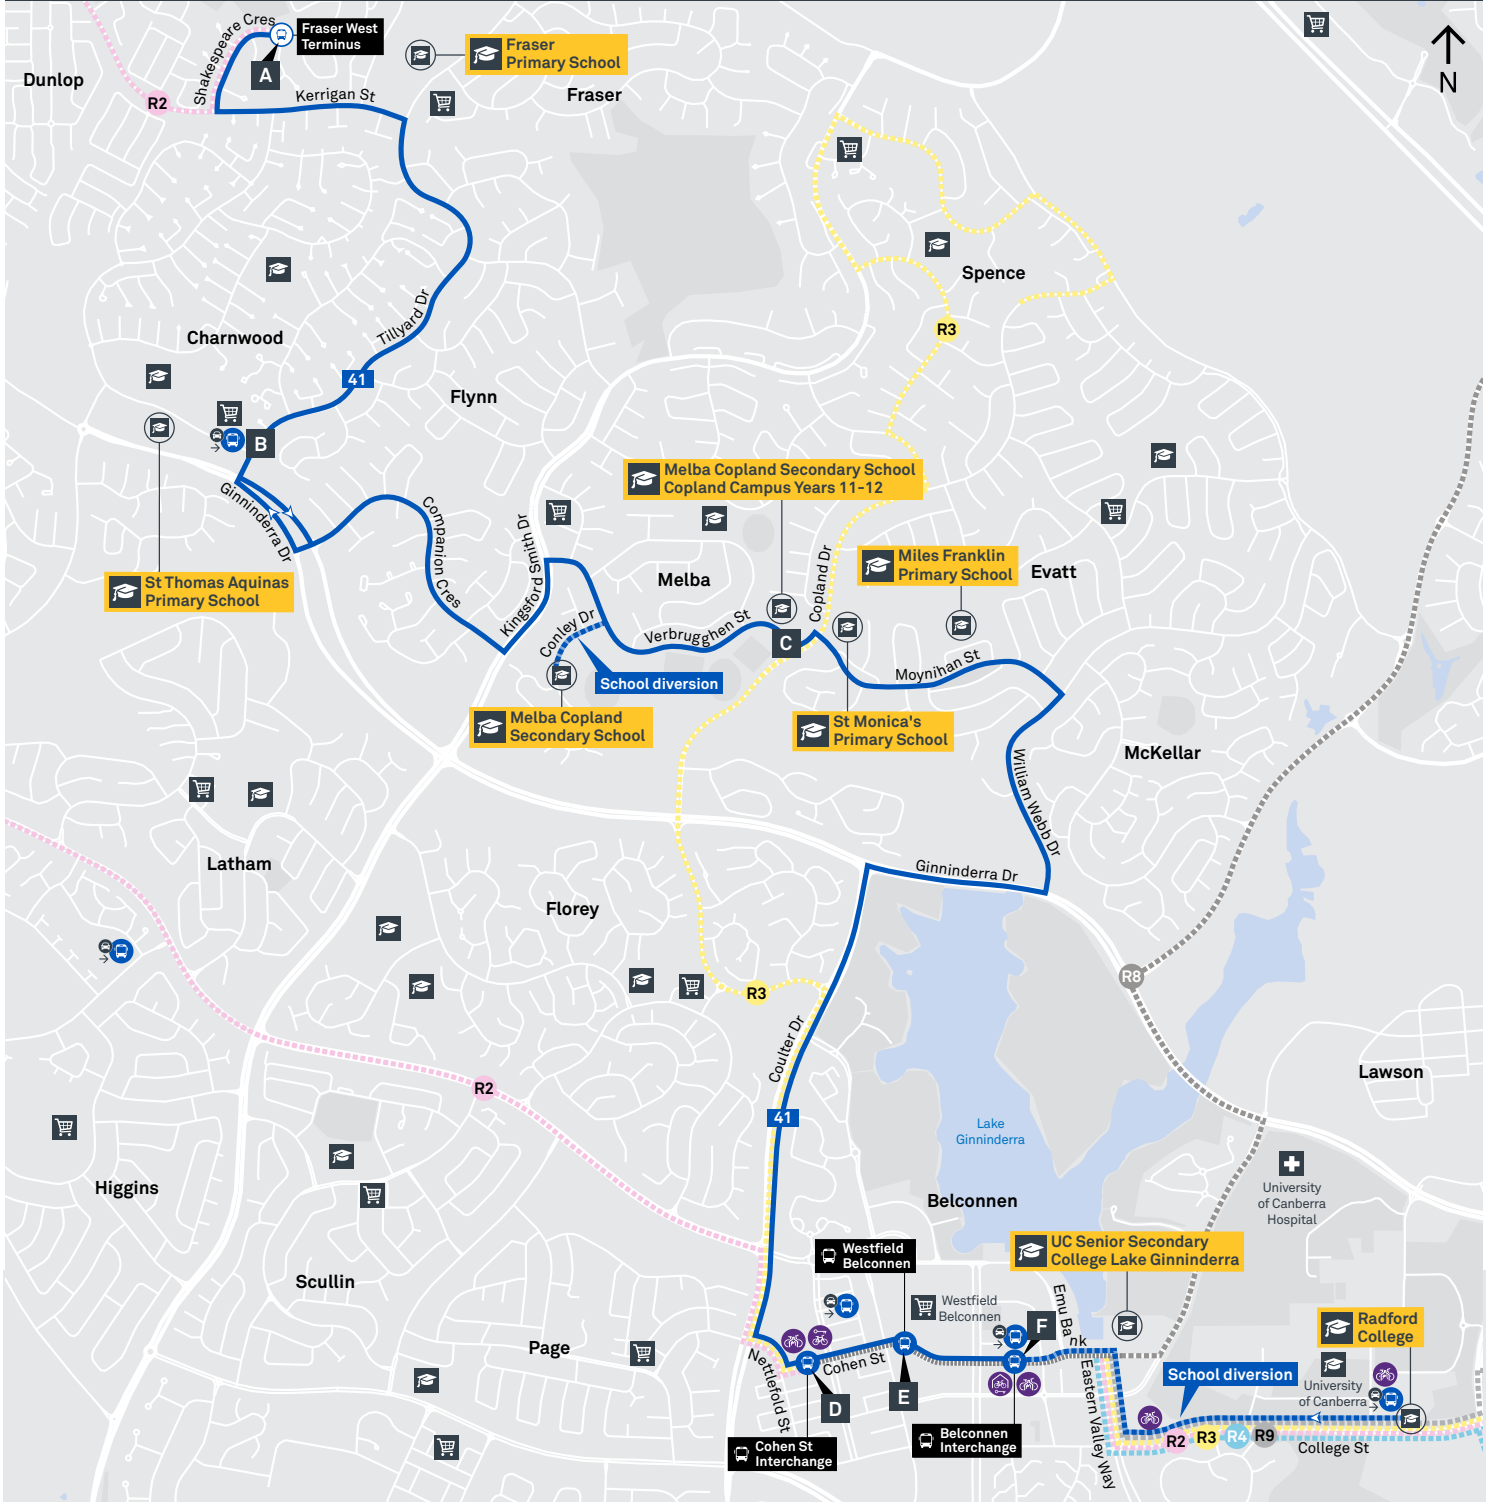

Summary of bus services

Route	AM	PM	Suburbs/Areas Served	Other information
41	✓	✓	Fraser, Charnwood, Flynn, Melba, Evatt, Belconnen Bus Stations	Diverts via school grounds on selected trips
42	✓	✓	Fraser, Flynn, Melba, Scullin, Page, Belconnen Bus Stations	Diverts via school grounds on selected trips
1044	✓	✓	Melba, Spence, Evatt	
1045	✓	✓	Gungahlin Place Bus Station, Ngunnawal, Casey, Nicholls, Spence, Melba	
1046	✓	✓	Kaleen, Giralang, Mckellar, Evatt, Melba	
1048	✓	✓	Kippax, Macgregor, Dunlop, Charnwood, Flynn	
1049	✓		Melba, Spence, Evatt	AM only

1046 To Kaleen

1048 To Kippax

TG19027

CANBERRA IS BETTER CONNECTED

transport.act.gov.au

TTC Transport Canberra

FRASER TO BELCONNEN

via Flynn and Melba

41

ROUTE MAP

- Bus route
- Bus station
- Mode interchange
- Educational institution
- Hospital
- Bicycle lockers
- Park and Ride
- R2 RAPID route
- Bus terminus
- 41 Route number
- Shopping centre
- Bicycle rails
- Bicycle cage

SCHOOL ROUTE 1045 (AM & PM)

SCHOOL ROUTE 1046 (AM & PM)

SCHOOL ROUTE 1048 (AM & PM)

SCHOOL ROUTE 1049 (AM ONLY)

CANBERRA
IS BETTER
CONNECTED

transport.act.gov.au

TTC Transport
Canberra