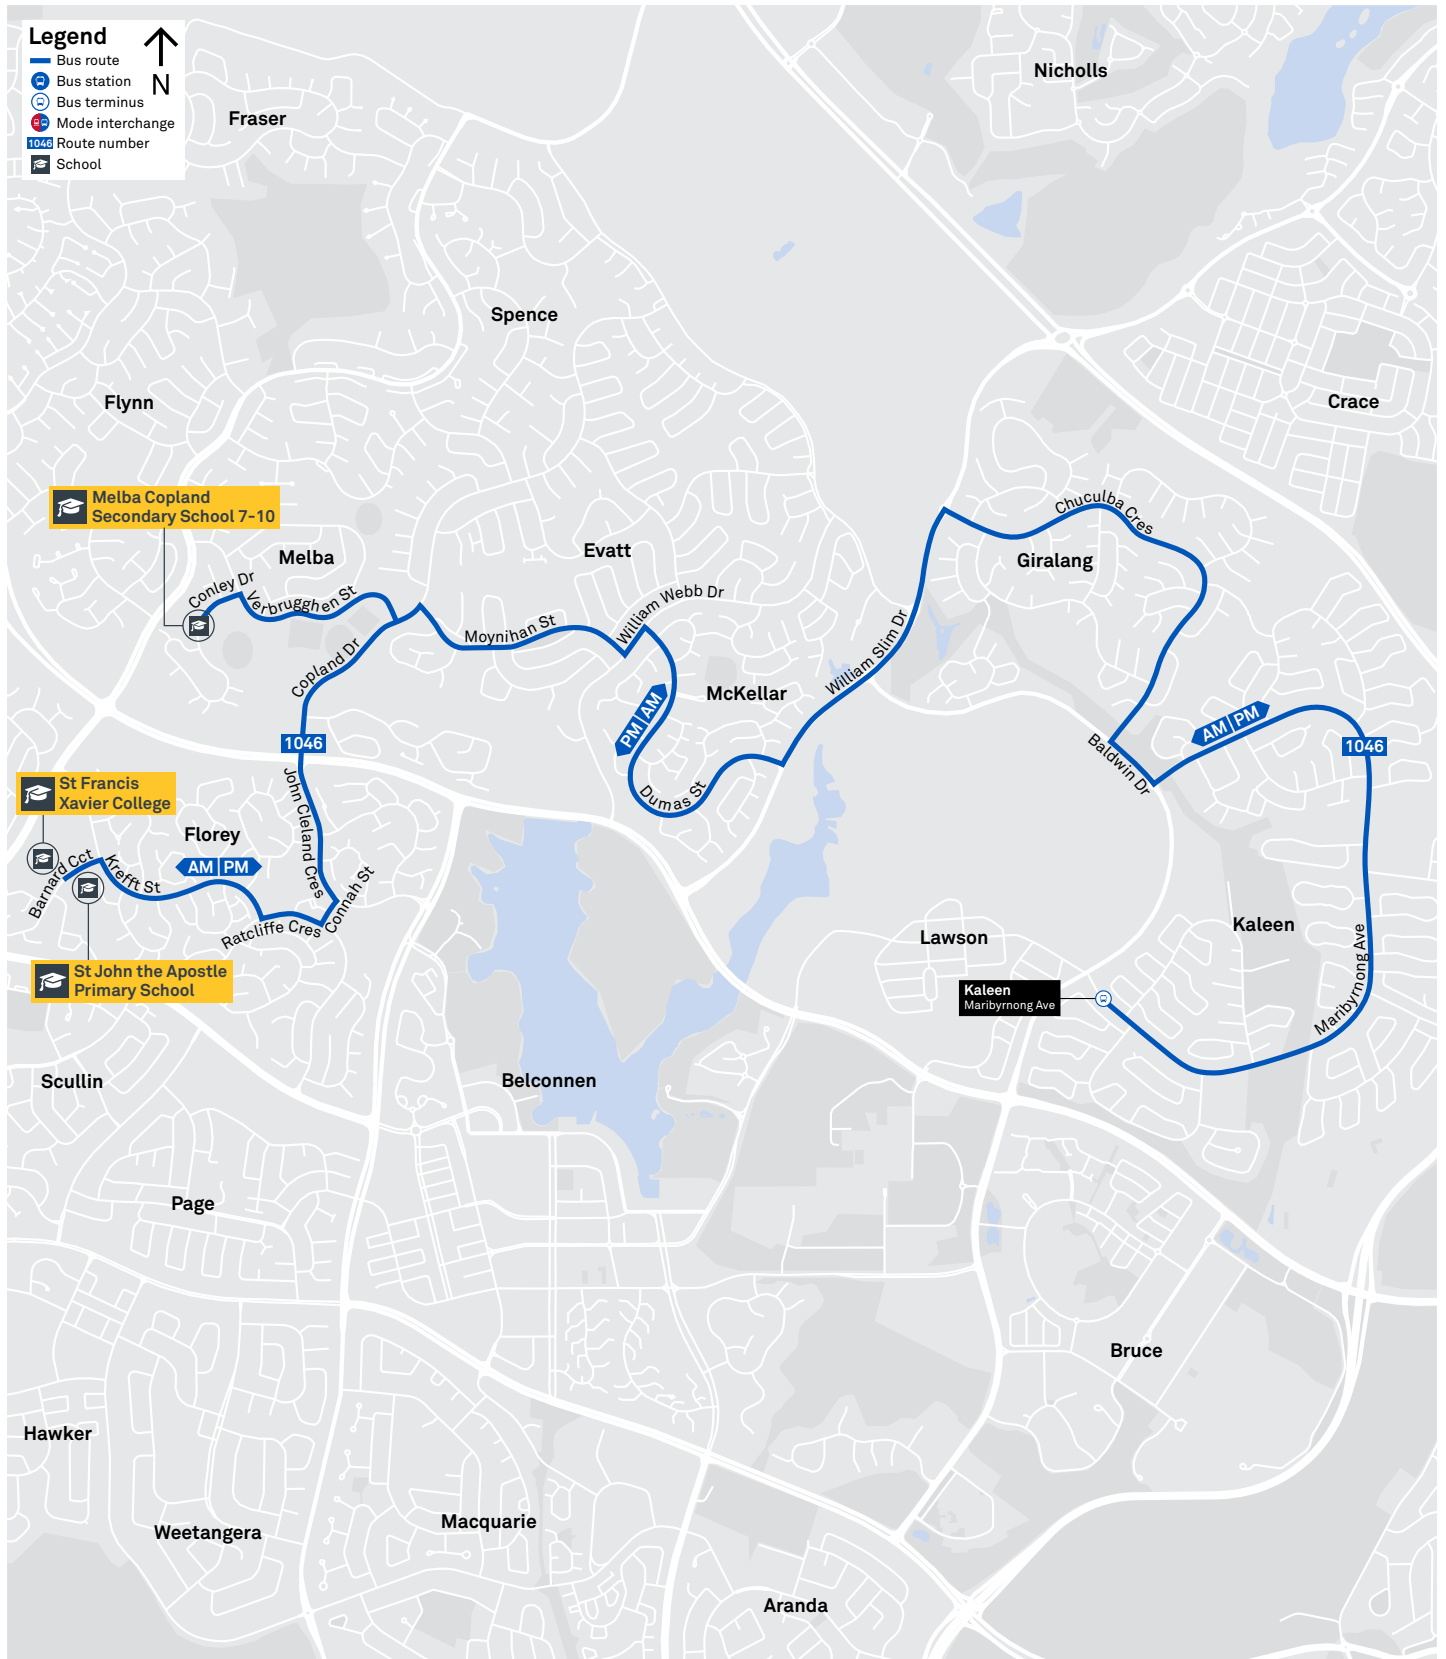

Summary of bus services

Route	AM	PM	Suburbs/Areas Served	Other information
41	✓	✓	Fraser, Charnwood, Flynn, Melba, Evatt, Belconnen Bus Stations	Diverts via school grounds on selected trips
42	✓	✓	Fraser, Flynn, Melba, Scullin, Page, Belconnen Bus Stations	Diverts via school grounds on selected trips
1044	✓	✓	Melba, Spence, Evatt	
1045	✓	✓	Gungahlin Place Bus Station, Ngunnawal, Casey, Nicholls, Spence, Melba	
1046	✓	✓	Kaleen, Giralang, Mckellar, Evatt, Melba	
1048	✓	✓	Kippax, Macgregor, Dunlop, Charnwood, Flynn	
1049	✓		Melba, Spence, Evatt	AM only

CANBERRA IS BETTER CONNECTED

transport.act.gov.au

ACT Government

Transport Canberra

FRASER TO BELCONNEN

via Melba and Page

ROUTE MAP

- Bus route
- Bus station
- Mode interchange
- Educational institution
- Hospital
- Bicycle lockers
- Bicycle cage
- R2 RAPID route
- Bus terminus
- 42 Route number
- Shopping centre
- Bicycle rails
- Park and Ride

CANBERRA
IS BETTER
CONNECTED

transport.act.gov.au

ACT
Government

Transport
Canberra

SCHOOL ROUTE 1044 (AM & PM)

CANBERRA
IS BETTER
CONNECTED

transport.act.gov.au

TTC Transport
Canberra

SCHOOL ROUTE 1045 (AM & PM)

SCHOOL ROUTE 1046 (AM & PM)

SCHOOL ROUTE 1048 (AM & PM)

SCHOOL ROUTE 1049 (AM ONLY)

CANBERRA
IS BETTER
CONNECTED

transport.act.gov.au

TTC Transport
Canberra