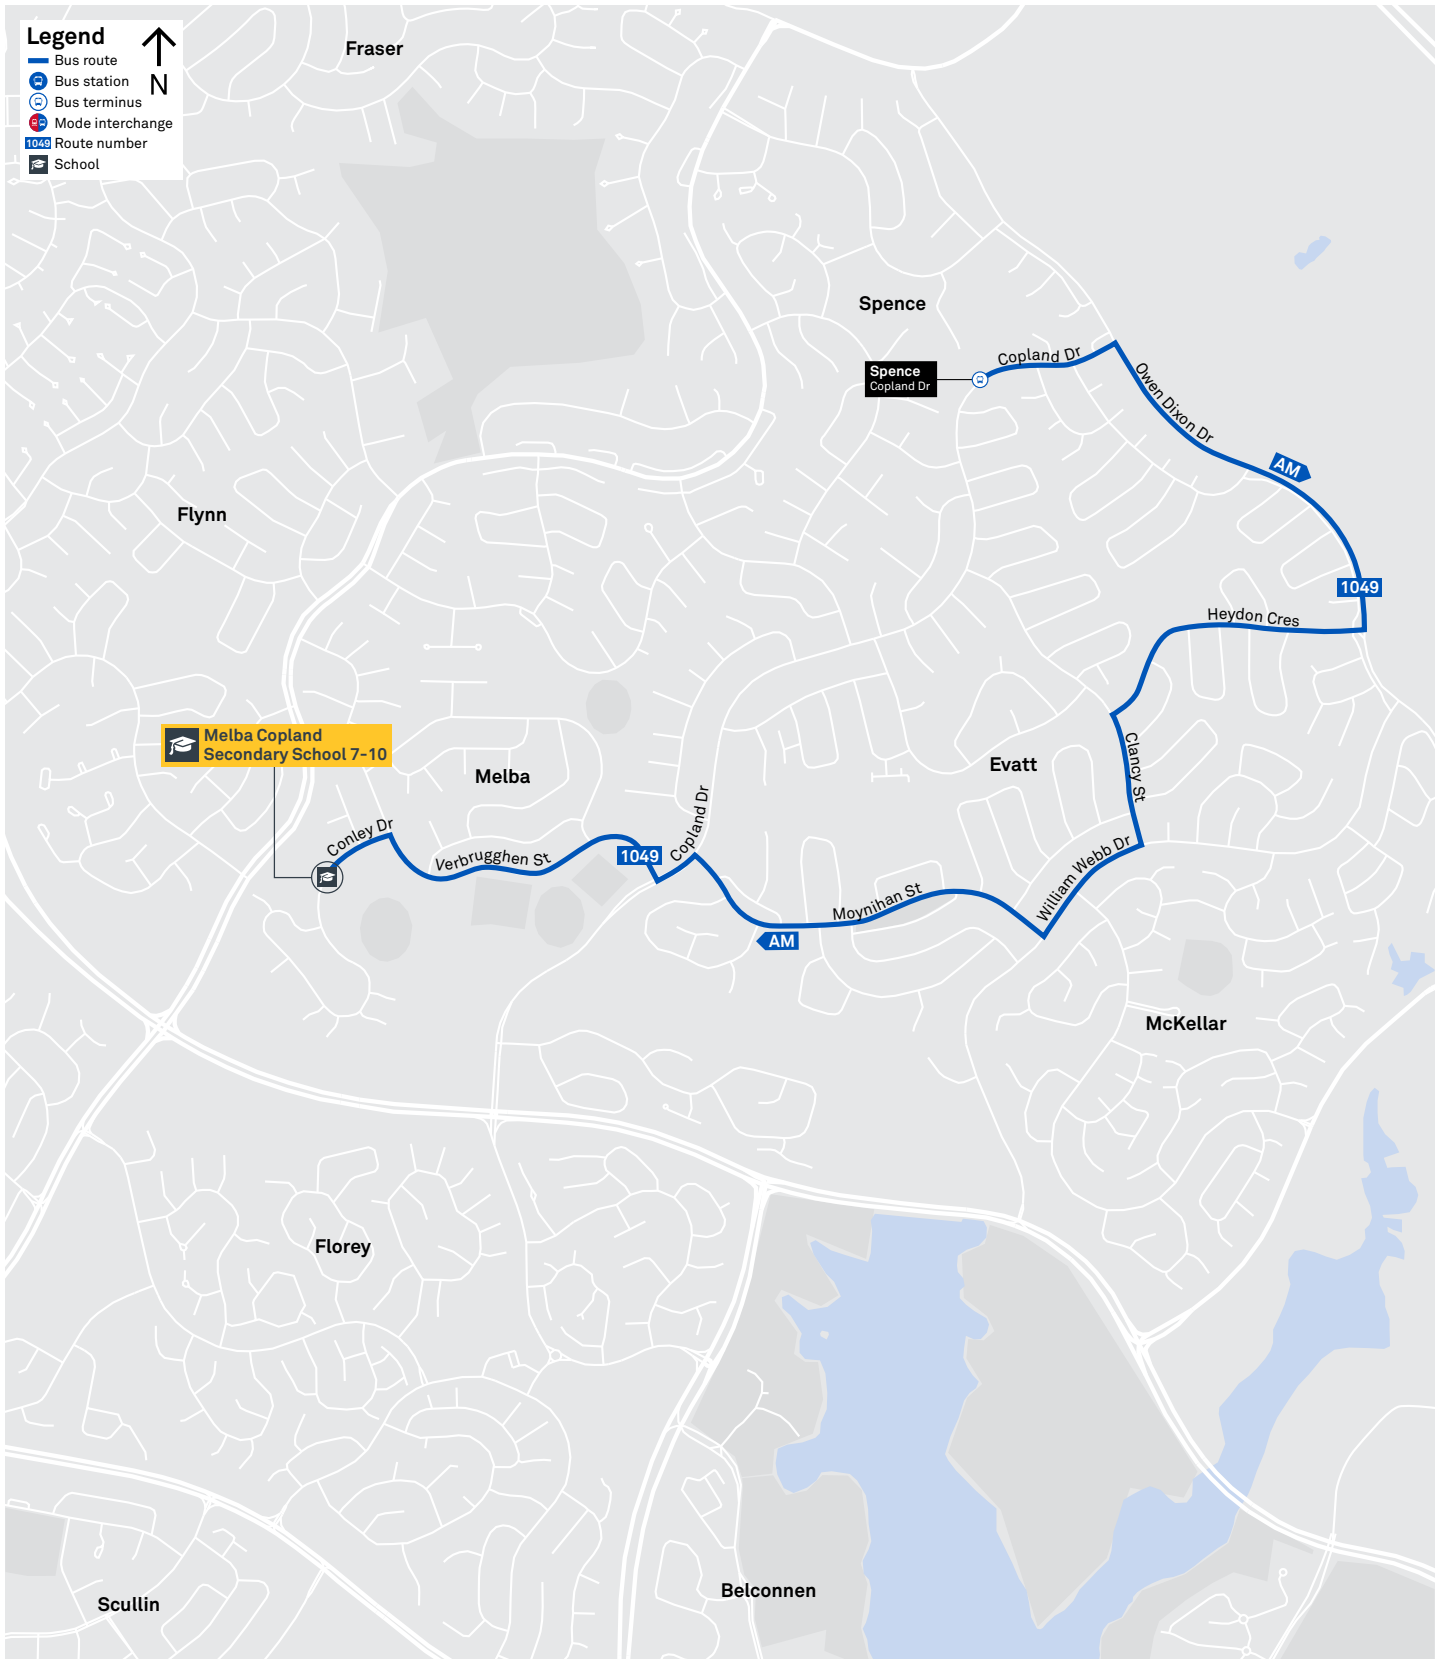

Summary of bus services

Route	AM	PM	Suburbs/Areas Served	Other information
41	✓	✓	Fraser, Charnwood, Flynn, Melba, Evatt, Belconnen Bus Stations	Diverts via school grounds on selected trips
42	✓	✓	Fraser, Flynn, Melba, Scullin, Page, Belconnen Bus Stations	Diverts via school grounds on selected trips
1044	✓	✓	Melba, Spence, Evatt	
1045	✓	✓	Gungahlin Place Bus Station, Ngunnawal, Casey, Nicholls, Spence, Melba	
1046	✓	✓	Kaleen, Giralang, Mckellar, Evatt, Melba	
1048	✓	✓	Kippax, Macgregor, Dunlop, Charnwood, Flynn	
1049	✓		Melba, Spence, Evatt	AM only

SCHOOL ROUTE 1045 (AM & PM)

SCHOOL ROUTE 1046 (AM & PM)

SCHOOL ROUTE 1048 (AM & PM)

SCHOOL ROUTE 1049 (AM ONLY)

CANBERRA
IS BETTER
CONNECTED

transport.act.gov.au

TTC Transport
Canberra