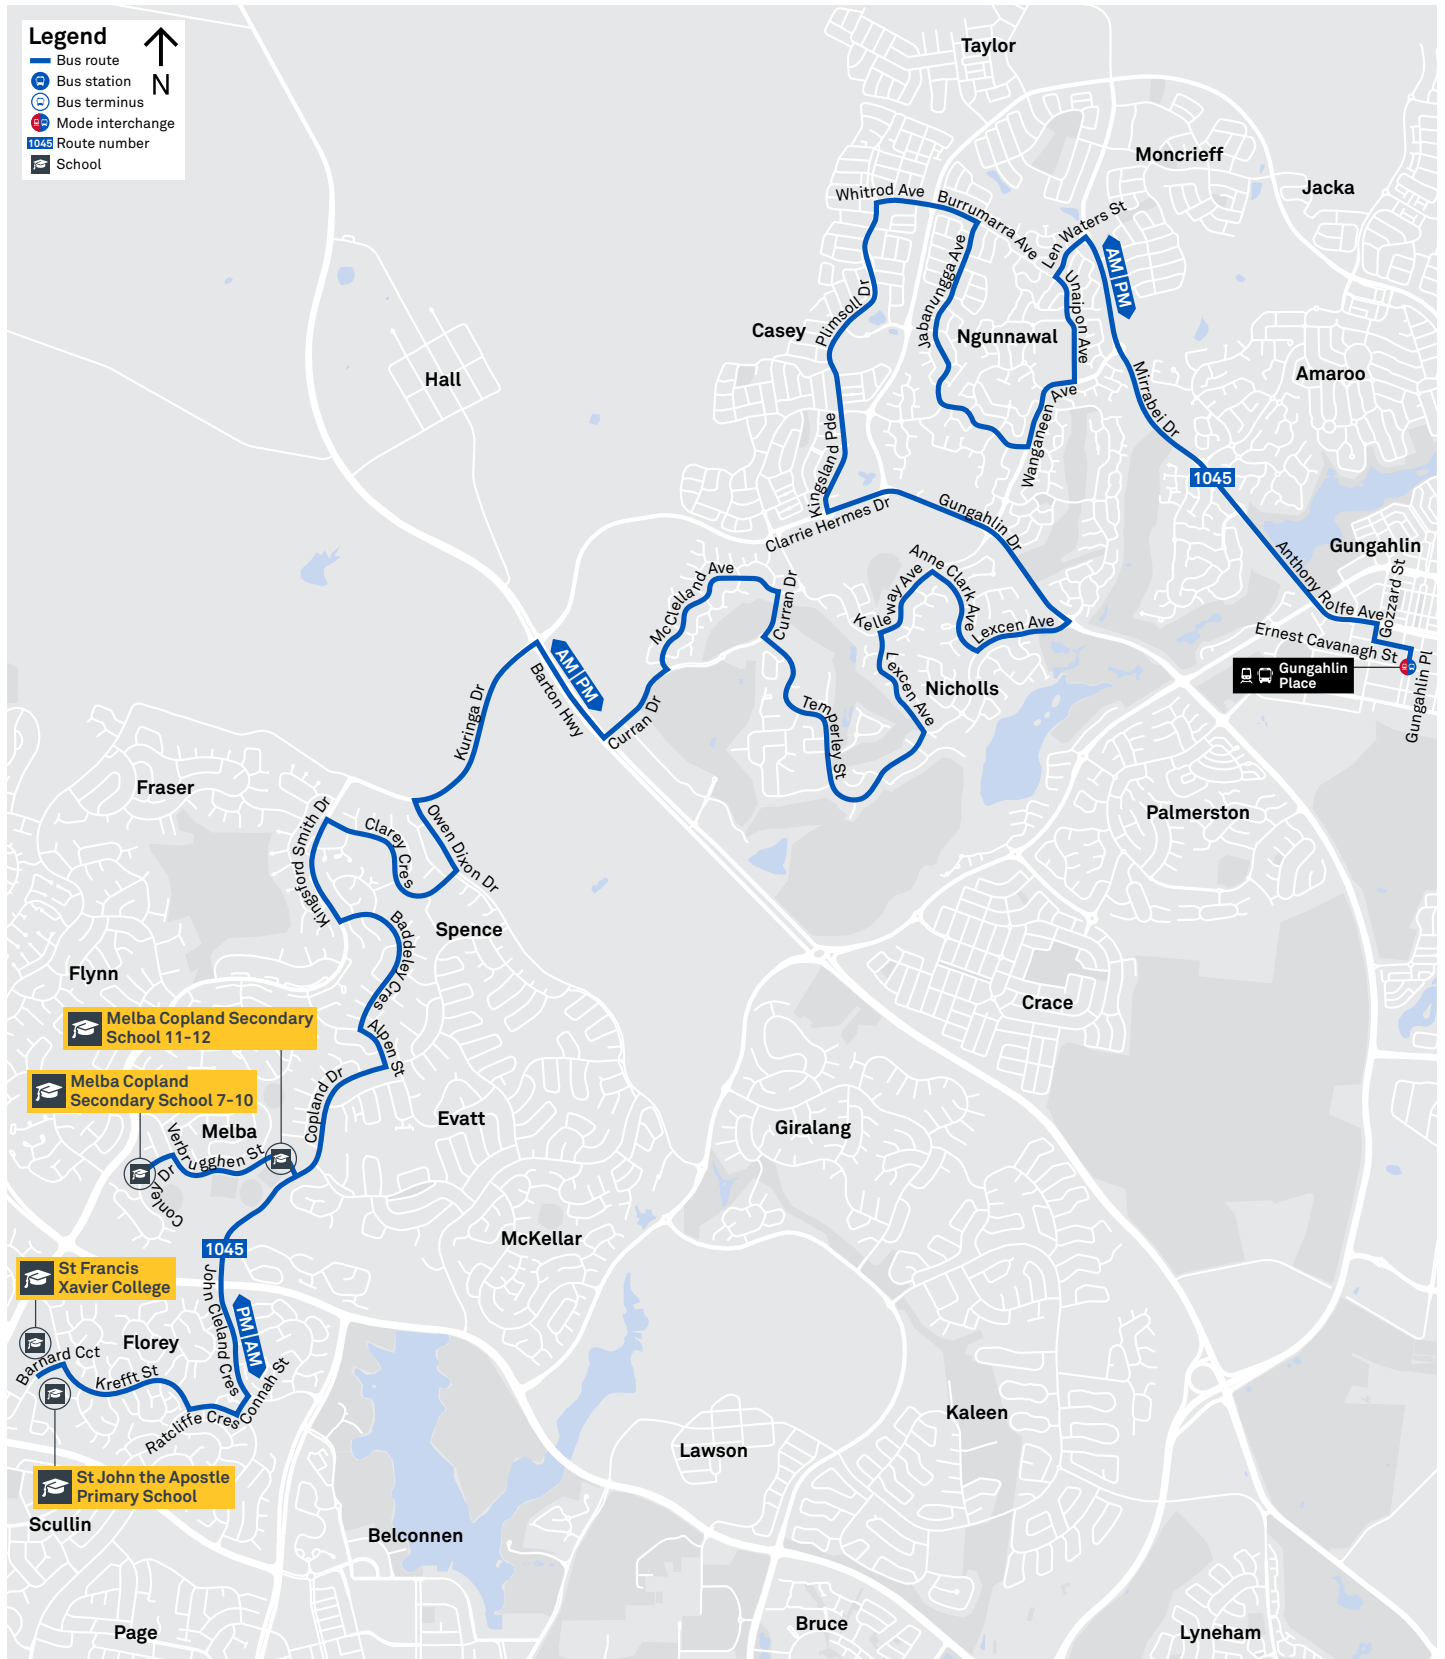

CANBERRA
IS BETTER
CONNECTED

transport.act.gov.au

ACT
Government

Transport
Canberra

SCHOOL ROUTE 1044 (AM & PM)

CANBERRA
IS BETTER
CONNECTED

transport.act.gov.au

TTC Transport
Canberra

SCHOOL ROUTE 1045 (AM & PM)

SCHOOL ROUTE 1046 (AM & PM)

SCHOOL ROUTE 1048 (AM & PM)

SCHOOL ROUTE 1049 (AM ONLY)

CANBERRA
IS BETTER
CONNECTED

transport.act.gov.au

TTC Transport
Canberra