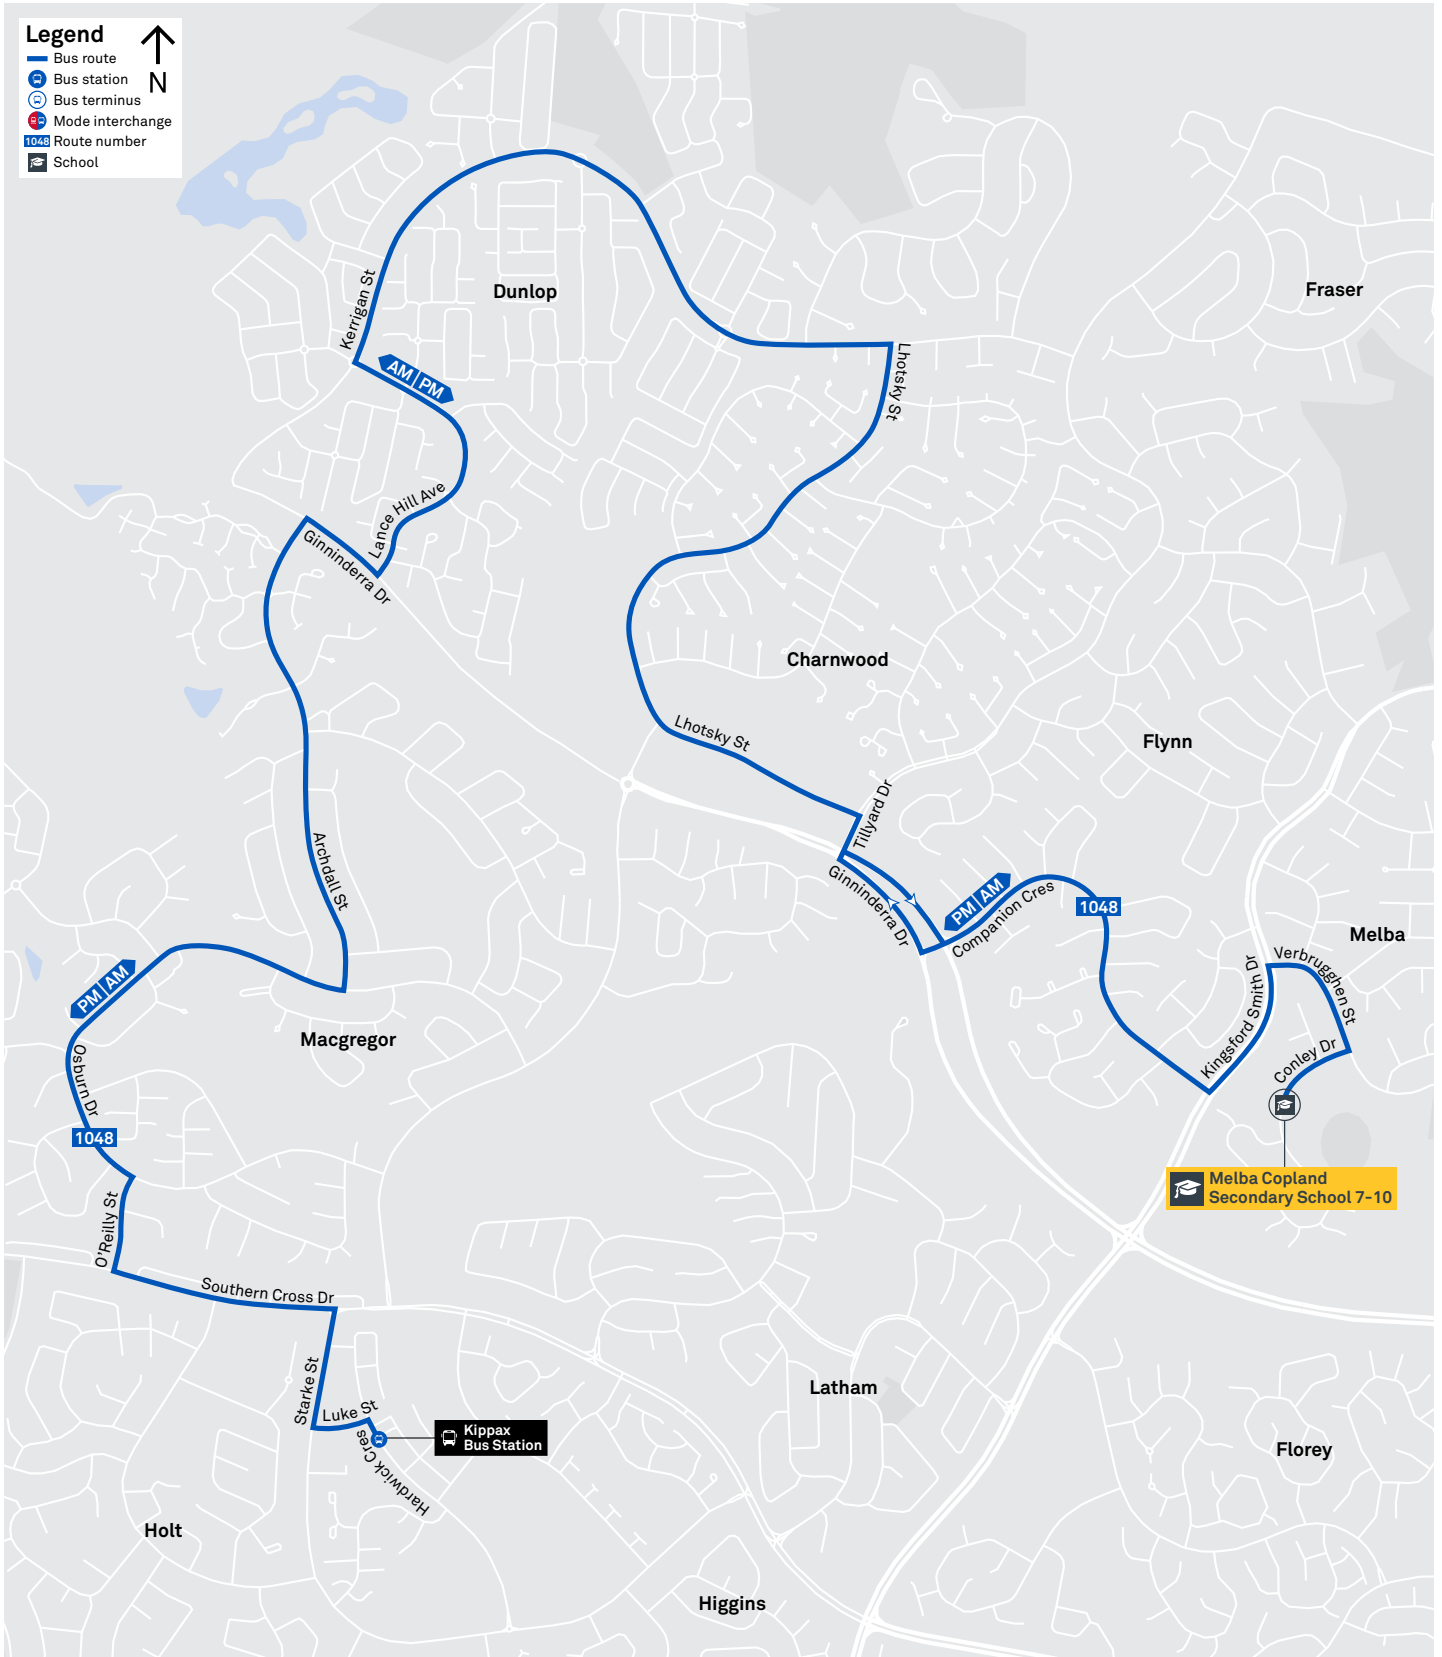

Summary of bus services

Route	AM	PM	Suburbs/Areas Served	Other information
41	✓	✓	Fraser, Charnwood, Flynn, Melba, Evatt, Belconnen Bus Stations	Diverts via school grounds on selected trips
42	✓	✓	Fraser, Flynn, Melba, Scullin, Page, Belconnen Bus Stations	Diverts via school grounds on selected trips
1044	✓	✓	Melba, Spence, Evatt	
1045	✓	✓	Gungahlin Place Bus Station, Ngunnawal, Casey, Nicholls, Spence, Melba	
1046	✓	✓	Kaleen, Giralang, Mckellar, Evatt, Melba	
1048	✓	✓	Kippax, Macgregor, Dunlop, Charnwood, Flynn	
1049	✓		Melba, Spence, Evatt	AM only

CANBERRA
IS BETTER
CONNECTED

transport.act.gov.au

ACT
Government

Transport
Canberra

SCHOOL ROUTE 1044 (AM & PM)

CANBERRA
IS BETTER
CONNECTED

transport.act.gov.au

TTC Transport
Canberra

SCHOOL ROUTE 1045 (AM & PM)

SCHOOL ROUTE 1046 (AM & PM)

SCHOOL ROUTE 1048 (AM & PM)

SCHOOL ROUTE 1049 (AM ONLY)

CANBERRA
IS BETTER
CONNECTED

transport.act.gov.au

TTC Transport
Canberra