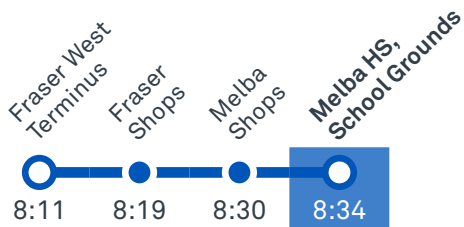

Other times available. Visit transport.act.gov.au

41 From Belconnen

41 From Fraser

42 From Fraser

CANBERRA
IS BETTER
CONNECTED

transport.act.gov.au

TTC Transport
Canberra

TG19027