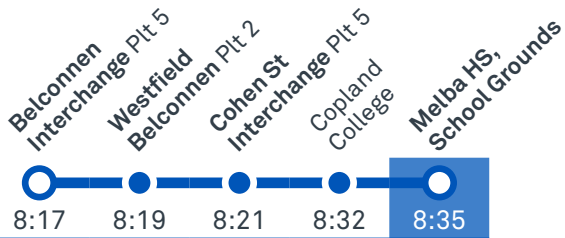

Summary of bus services

Route	AM	PM	Suburbs/Areas Served	Other information
41	✓	✓	Fraser, Charnwood, Flynn, Melba, Evatt, Belconnen Bus Stations	Diverts via school grounds on selected trips
42	✓	✓	Fraser, Flynn, Melba, Scullin, Page, Belconnen Bus Stations	Diverts via school grounds on selected trips
1044	✓	✓	Melba, Spence, Evatt	
1045	✓	✓	Gungahlin Place Bus Station, Ngunnawal, Casey, Nicholls, Spence, Melba	
1046	✓	✓	Kaleen, Giralang, Mckellar, Evatt, Melba	
1048	✓	✓	Kippax, Macgregor, Dunlop, Charnwood, Flynn	
1049	✓		Melba, Spence, Evatt	AM only

TG19027

CANBERRA
IS BETTER
CONNECTED

transport.act.gov.au

TTC Transport
Canberra

MELBA COPLAND SECONDARY SCHOOL 7-10

Plan your trip with the TC Journey planner! Visit transport.act.gov.au for details

Morning regular services

Other times available. Visit transport.act.gov.au

41 From Belconnen

41 From Fraser

42 From Fraser

CANBERRA
IS BETTER
CONNECTED

transport.act.gov.au

TTC Transport
Canberra

TG19027