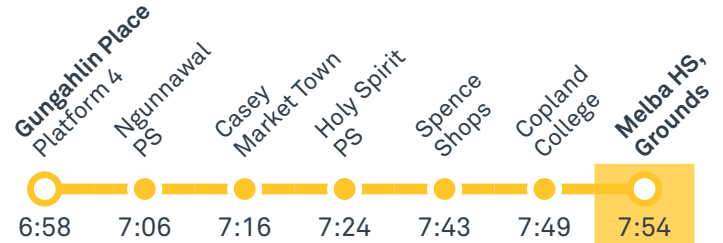

Other times available. Visit transport.act.gov.au

41 From Belconnen

41 From Fraser

42 From Fraser

CANBERRA
IS BETTER
CONNECTED

transport.act.gov.au

TTC Transport
Canberra

TG19027

MELBA COPLAND SECONDARY SCHOOL 7-10

Plan your trip with the TC Journey planner! Visit transport.act.gov.au for details

Morning school services

1044 From Spence

1046 From Kaleen

1049 From Spence

1045 From Gungahlin

1048 From Kippax

CANBERRA IS BETTER CONNECTED

transport.act.gov.au

TTC Transport Canberra

TG19027

MELBA COPLAND SECONDARY SCHOOL 7-10

Plan your trip with the TC Journey planner! Visit transport.act.gov.au for details