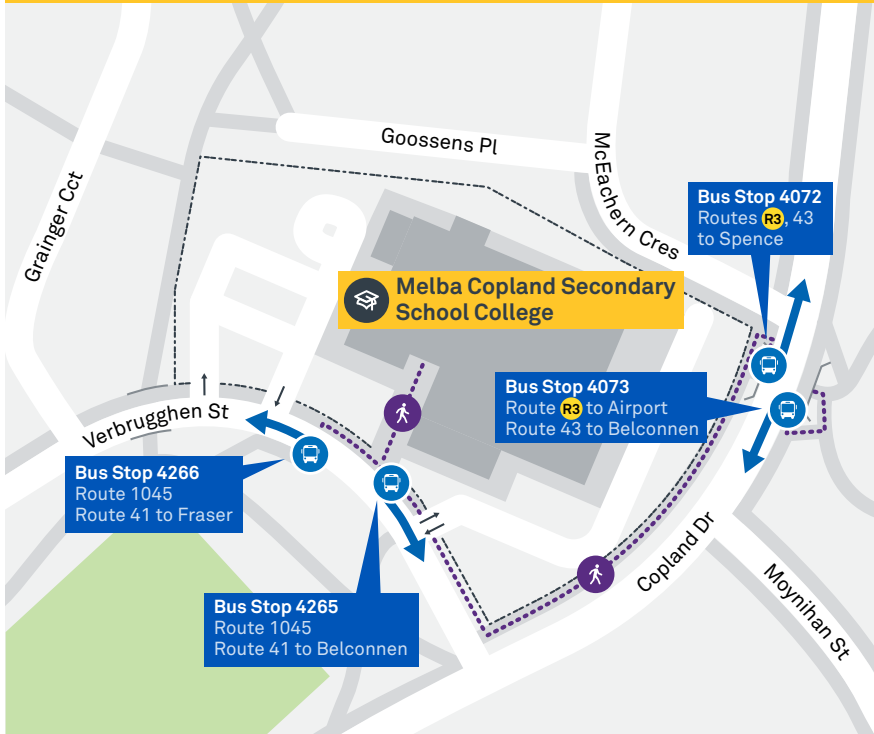

MELBA COPLAND SECONDARY SCHOOL COLLEGE 11-12

Plan your trip with the TC Journey planner! Visit transport.act.gov.au for details

Local area map

School start

🕒 8:40 am

School finish

🕒 3:30 pm

Bus stop location

41

Regular route number

1045

School route number

R3

RAPID route number

Walking route

Local area map provides indicative walking paths only. This map is designed to represent local public transport options in the area and is not to scale

Summary of bus services

Route	AM	PM	Suburbs/Areas Served	Other information
R3	✓	✓	Spence, via Copland Drive, Florey, Belconnen Bus Stations, Bruce, City Interchange, Russell, Airport, Brindabella Park	
41	✓	✓	Fraser, Charnwood, Flynn, Melba, Evatt, Belconnen Bus Stations	
43	✓	✓	Spence, Evatt, McKellar, Belconnen Bus Stations	
1045	✓	✓	Gungahlin Place Bus Station, Ngunnawal, Casey, Nicholls, Spence, Melba	

41

ROUTE MAP

- Bus route
- Bus station
- Mode interchange
- Educational institution
- Hospital
- Bicycle lockers
- Park and Ride
- R2 RAPID route
- Bus terminus
- 41 Route number
- Shopping centre
- Bicycle rails
- Bicycle cage