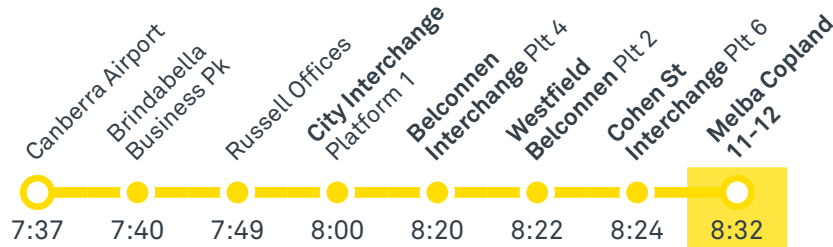

Summary of bus services

Route	AM	PM	Suburbs/Areas Served	Other information
R3	✓	✓	Spence, via Copland Drive, Florey, Belconnen Bus Stations, Bruce, City Interchange, Russell, Airport, Brindabella Park	
41	✓	✓	Fraser, Charnwood, Flynn, Melba, Evatt, Belconnen Bus Stations	
43	✓	✓	Spence, Evatt, McKellar, Belconnen Bus Stations	
1045	✓	✓	Gungahlin Place Bus Station, Ngunnawal, Casey, Nicholls, Spence, Melba	

CANBERRA IS BETTER CONNECTED

transport.act.gov.au

TTC Transport Canberra

TG19027

MELBA COPLAND SECONDARY SCHOOL COLLEGE 11-12

Plan your trip with the TC Journey planner! Visit transport.act.gov.au for details

Morning *RAPID* services

Other times available. Visit transport.act.gov.au

R3 From Spence

R3 From Brindabella Business Park

CANBERRA
IS BETTER
CONNECTED

transport.act.gov.au

TTC Transport
Canberra

TG19027