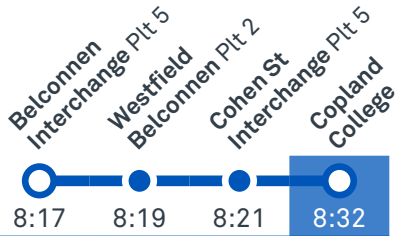

MELBA COPLAND SECONDARY SCHOOL COLLEGE 11-12

Plan your trip with the TC Journey planner! Visit transport.act.gov.au for details

Morning regular services

Other times available. Visit transport.act.gov.au

41 From Belconnen