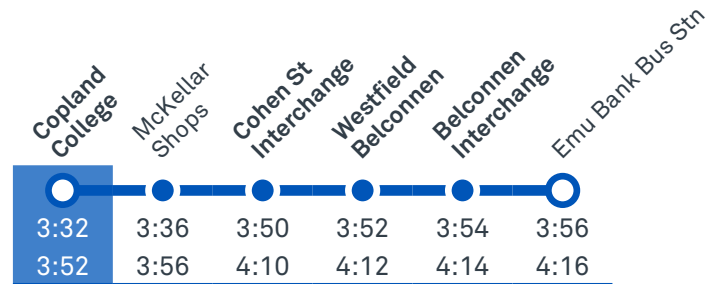

41 To Fraser

41 To Belconnen

43 To Spence

43 To Belconnen

Afternoon school services

1045 To Ngunnawal

CANBERRA IS BETTER CONNECTED

transport.act.gov.au