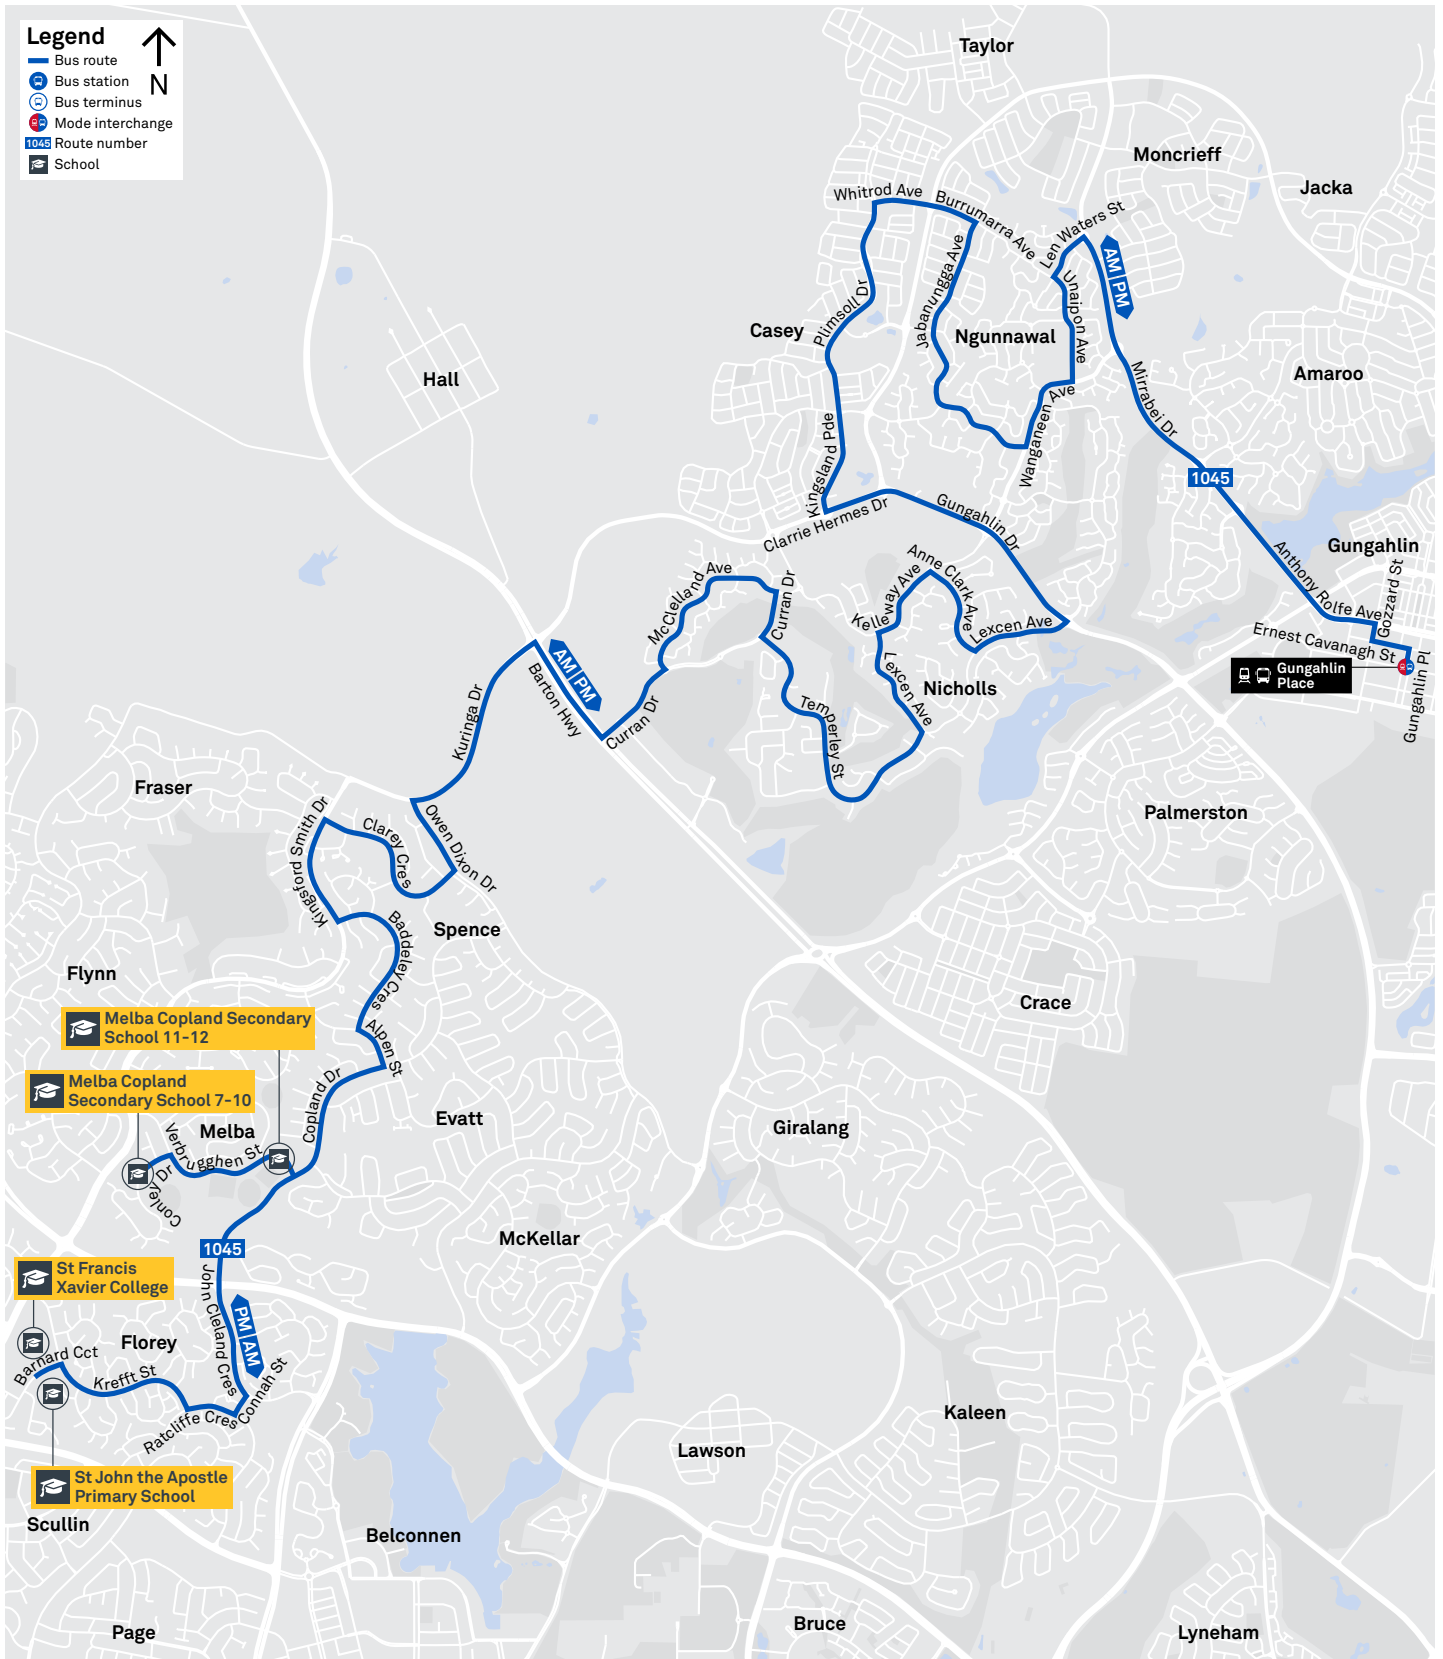

CANBERRA IS BETTER CONNECTED

transport.act.gov.au

ACT Government

Transport Canberra

SCHOOL ROUTE 1045 (AM & PM)

SPENCE TO AIRPORT via City and Brindabella

R3

ROUTE MAP

- RAPID** route
- Bus station
- Mode interchange
- Educational institution
- Hospital
- Bicycle lockers
- Bicycle rails
- Bicycle cage
- R2 Other **RAPID** route
- Bus terminus
- R3 Route number
- Shopping centre
- Park and Ride