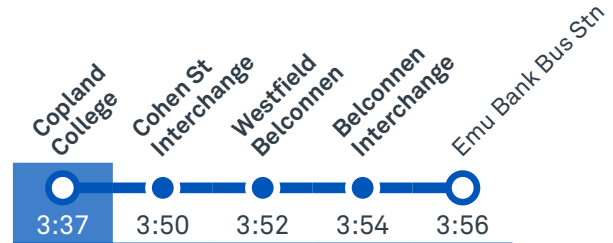

Morning *RAPID* services

Other times available. Visit transport.act.gov.au

R3 From Spence

R3 From Brindabella Business Park

CANBERRA
IS BETTER
CONNECTED

transport.act.gov.au

TTC Transport
Canberra

TG19027

MELBA COPLAND SECONDARY SCHOOL COLLEGE 11-12

Plan your trip with the TC Journey planner! Visit transport.act.gov.au for details

Afternoon regular services

Other times available. Visit transport.act.gov.au

41 To Fraser

41 To Belconnen

43 To Spence

43 To Belconnen

Afternoon school services

1045 To Ngunnawal

CANBERRA IS BETTER CONNECTED

transport.act.gov.au