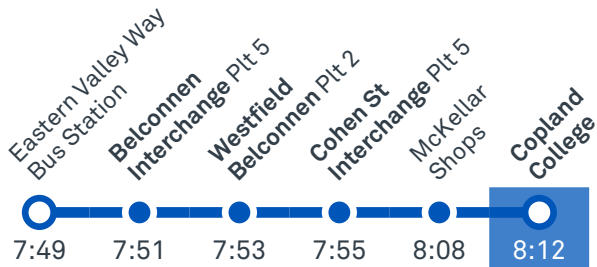

Summary of bus services

Route	AM	PM	Suburbs/Areas Served	Other information
R3	✓	✓	Spence, via Copland Drive, Florey, Belconnen Bus Stations, Bruce, City Interchange, Russell, Airport, Brindabella Park	
41	✓	✓	Fraser, Charnwood, Flynn, Melba, Evatt, Belconnen Bus Stations	
43	✓	✓	Spence, Evatt, McKellar, Belconnen Bus Stations	
1045	✓	✓	Gungahlin Place Bus Station, Ngunnawal, Casey, Nicholls, Spence, Melba	

Morning regular services

Other times available. Visit transport.act.gov.au

41 From Belconnen

41 From Fraser

43 From Belconnen

43 From Spence

Morning school services

1045 From Gungahlin

CANBERRA IS BETTER CONNECTED

transport.act.gov.au

TTC Transport Canberra

TG19027

MELBA COPLAND SECONDARY SCHOOL COLLEGE 11-12

Plan your trip with the TC Journey planner! Visit transport.act.gov.au for details

Morning *RAPID* services

Other times available. Visit transport.act.gov.au

R3 From Spence

R3 From Brindabella Business Park

CANBERRA
IS BETTER
CONNECTED

transport.act.gov.au

TTC Transport
Canberra

TG19027