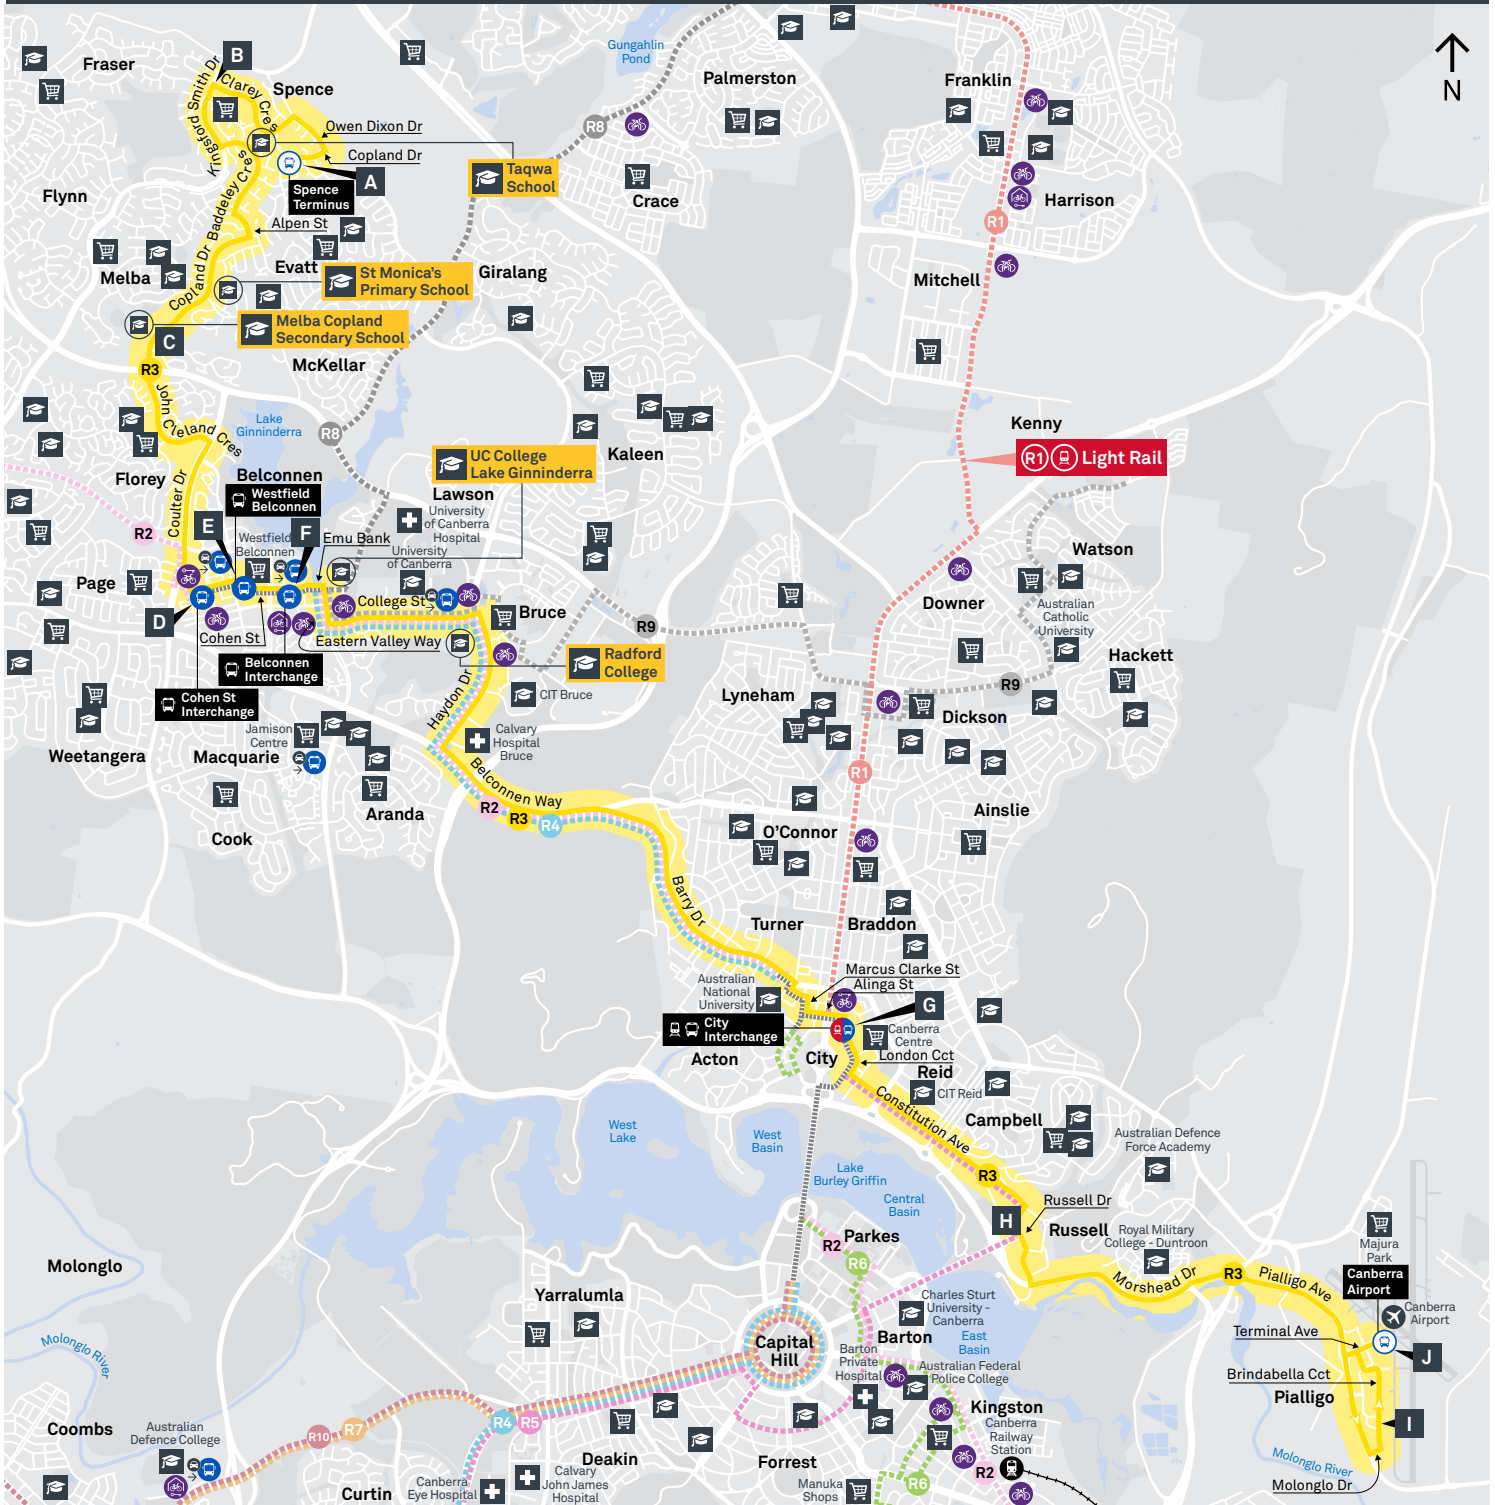

Summary of bus services

Route	AM	PM	Suburbs/Areas Served	Other information
R3	✓	✓	Spence, via Copland Drive, Florey, Belconnen Bus Stations, Bruce, City Interchange, Russell, Airport, Brindabella Park	
41	✓	✓	Fraser, Charnwood, Flynn, Melba, Evatt, Belconnen Bus Stations	
43	✓	✓	Spence, Evatt, McKellar, Belconnen Bus Stations	
1045	✓	✓	Gungahlin Place Bus Station, Ngunnawal, Casey, Nicholls, Spence, Melba	

- Bus route
- Bus station
- Mode interchange
- Educational institution
- Hospital
- Bicycle lockers
- Park and Ride
- R2 RAPID route
- Bus terminus
- 43 Route number
- Shopping centre
- Bicycle rails
- Bicycle cage

CANBERRA IS BETTER CONNECTED

transport.act.gov.au

ACT Government

Transport Canberra

SCHOOL ROUTE 1045 (AM & PM)

SPENCE TO AIRPORT via City and Brindabella

R3

ROUTE MAP

- RAPID** route
- Bus station
- Mode interchange
- Educational institution
- Hospital
- Bicycle lockers
- Bicycle rails
- Bicycle cage
- R2 Other **RAPID** route
- Bus terminus
- R3 Route number
- Shopping centre
- Park and Ride