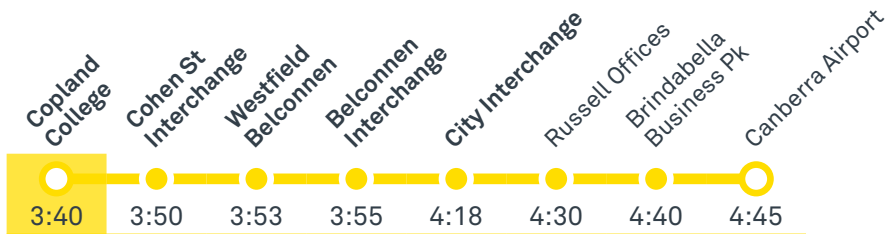

MELBA COPLAND SECONDARY SCHOOL COLLEGE 11-12

Plan your trip with the TC Journey planner! Visit transport.act.gov.au for details

Afternoon *RAPID* services

Other times available. Visit transport.act.gov.au

R3 To Brindabella Business Park

R3 To Spence