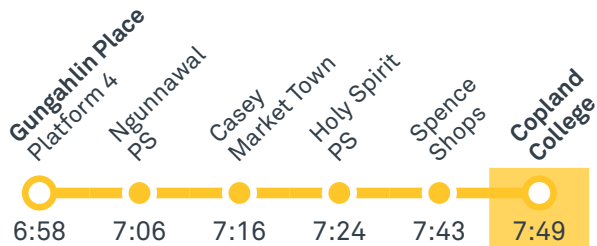

Morning regular services

Other times available. Visit transport.act.gov.au

41 From Belconnen

41 From Fraser

43 From Belconnen

43 From Spence

Morning school services

1045 From Gungahlin