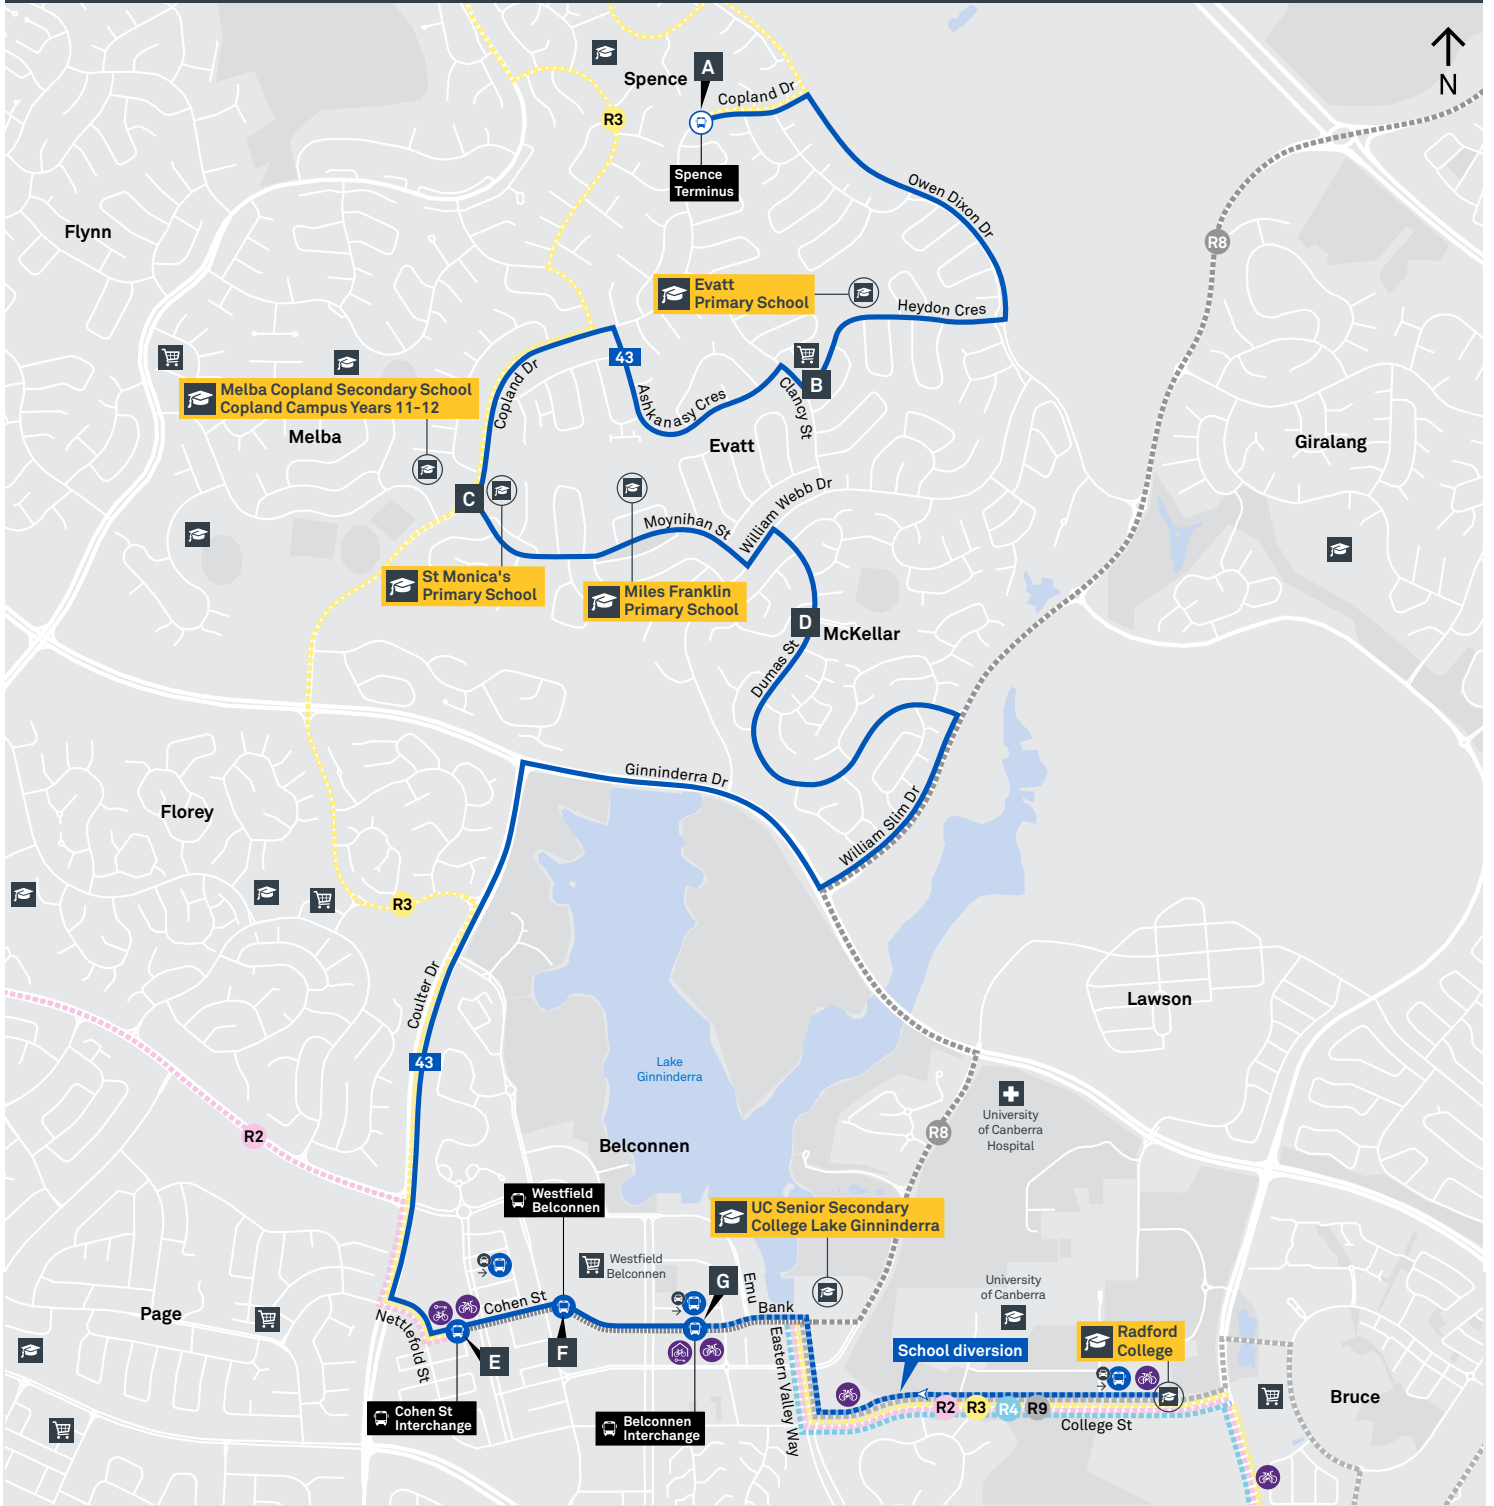

Summary of bus services

Route	AM	PM	Suburbs/Areas Served	Other information
R3	✓	✓	Spence, via Copland Drive, Florey, Belconnen Bus Stations, Bruce, City Interchange, Russell, Airport, Brindabella Park	
41	✓	✓	Fraser, Charnwood, Flynn, Melba, Evatt, Belconnen Bus Stations	
43	✓	✓	Spence, Evatt, McKellar, Belconnen Bus Stations	
1045	✓	✓	Gungahlin Place Bus Station, Ngunnawal, Casey, Nicholls, Spence, Melba	

41

ROUTE MAP

- Bus route
- Bus station
- Mode interchange
- Educational institution
- Hospital
- Bicycle lockers
- Park and Ride
- R2 RAPID route
- Bus terminus
- 41 Route number
- Shopping centre
- Bicycle rails
- Bicycle cage

CANBERRA IS BETTER CONNECTED

transport.act.gov.au

ACT
Government

Transport Canberra

SPENCE TO BELCONNEN

via Evatt and McKellar

43

ROUTE MAP

- Bus route
- Bus station
- Mode interchange
- Educational institution
- Hospital
- Bicycle lockers
- Park and Ride
- R2 RAPID route
- Bus terminus
- 43 Route number
- Shopping centre
- Bicycle rails
- Bicycle cage