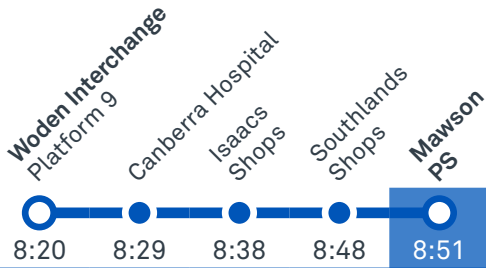

Route	AM	PM	Suburbs/Areas Served	Other information
60	✓	✓	Woden Bus Station, O'Malley, Isaacs, Farrer, Mawson,	
61	✓	✓	Woden Bus Station, Mawson, Farrer, Isaacs, O'Malley	

CANBERRA
IS BETTER
CONNECTED

transport.act.gov.au

TTC Transport
Canberra

TG19027

MAWSON PRIMARY SCHOOL

Plan your trip with the TC Journey planner! Visit transport.act.gov.au for details

Morning regular services

Other times available. Visit transport.act.gov.au

60

From Woden

61

From Woden

CANBERRA
IS BETTER
CONNECTED

transport.act.gov.au

TTC Transport
Canberra

TG19027

ROUTE MAP

- Bus route
- Bus station
- Mode interchange
- Educational institution
- Hospital
- Bicycle lockers
- Bicycle rails
- Bicycle cage
- Bus terminus
- 60 Route number
- Shopping centre
- Park and Ride
- R4 RAPID route