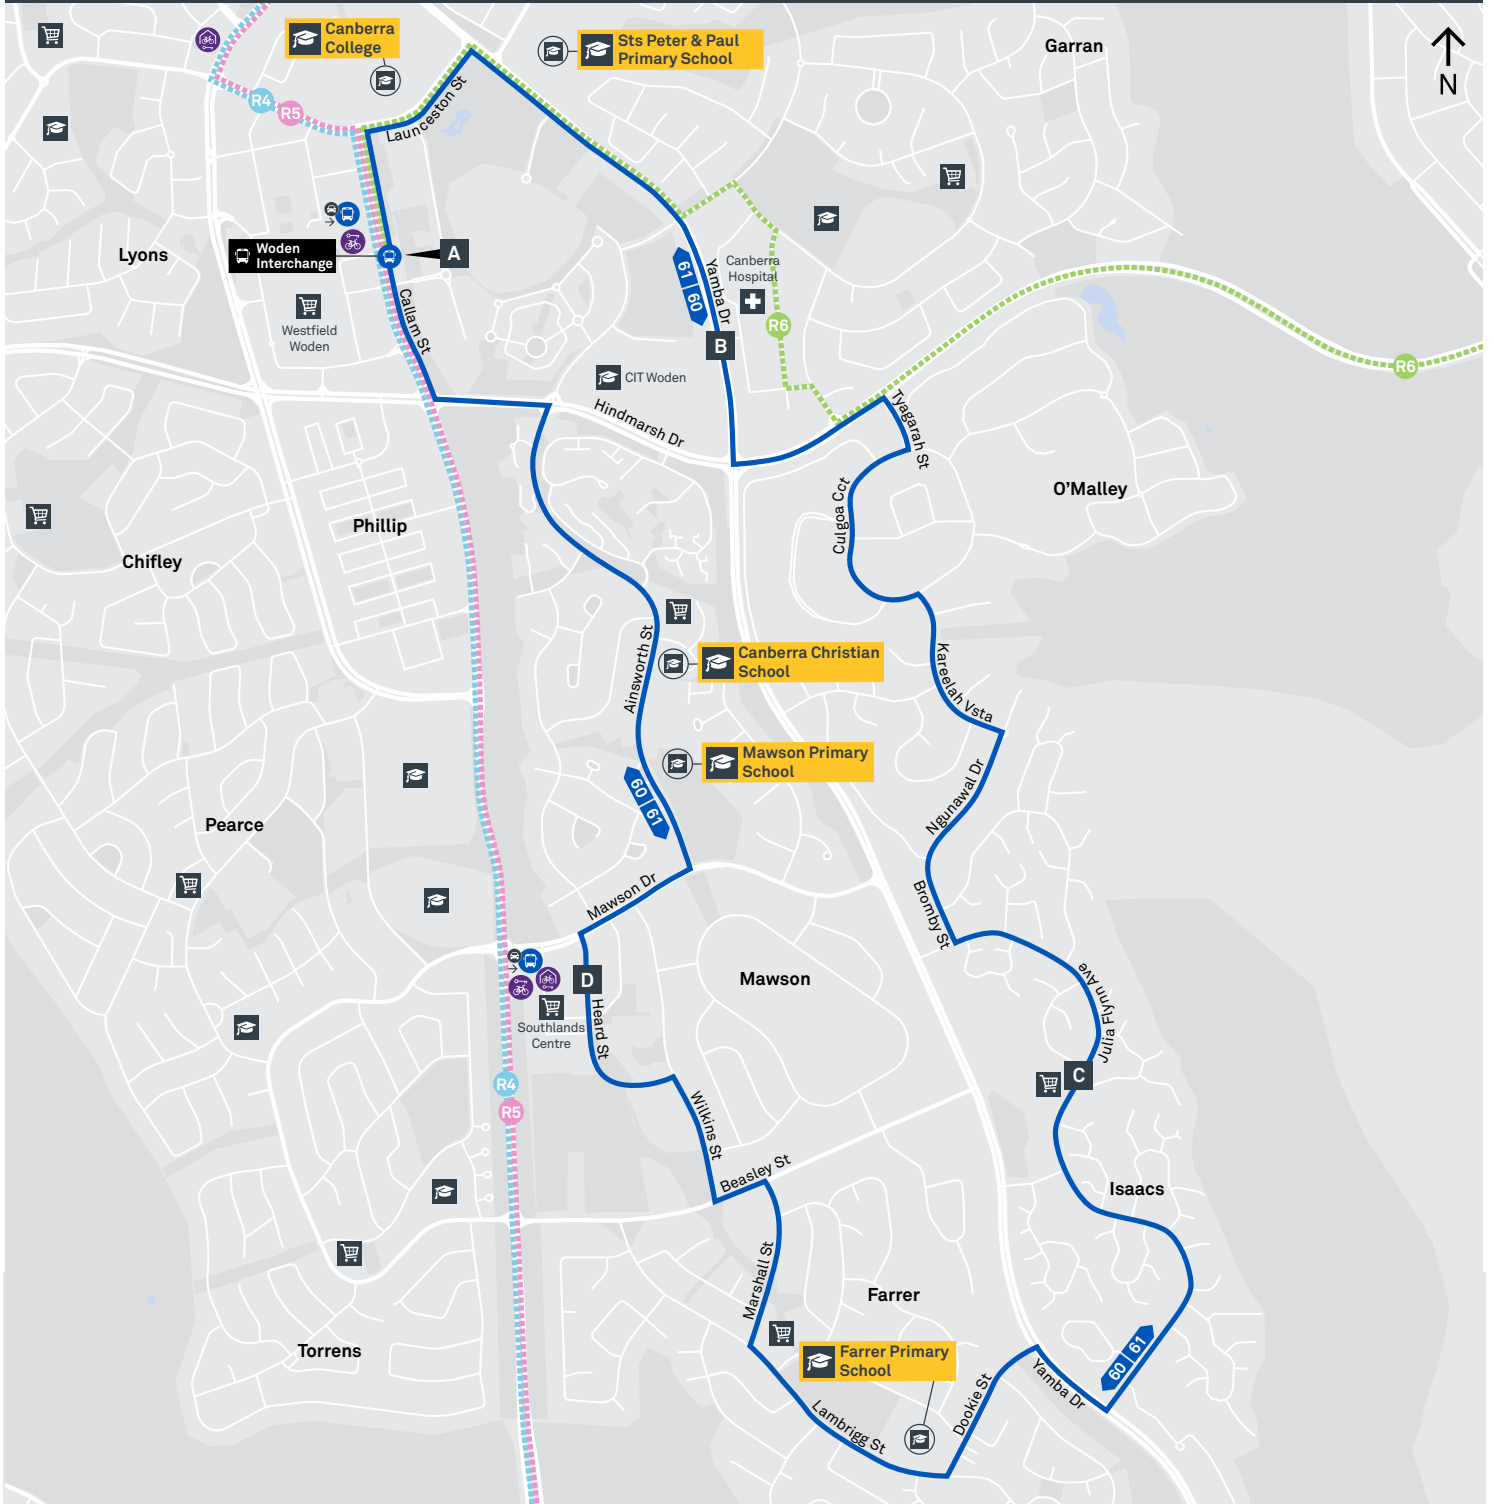

Route	AM	PM	Suburbs/Areas Served	Other information
60	✓	✓	Woden Bus Station, O'Malley, Isaacs, Farrer, Mawson,	
61	✓	✓	Woden Bus Station, Mawson, Farrer, Isaacs, O'Malley	

CANBERRA
IS BETTER
CONNECTED

transport.act.gov.au

60

From Woden

61

From Woden

CANBERRA
IS BETTER
CONNECTED

transport.act.gov.au

TTC Transport
Canberra

TG19027

CANBERRA
IS BETTER
CONNECTED

transport.act.gov.au

TTC Transport
Canberra

TG19027

MAWSON LOOP

via O'Malley and Farrer

60

61

ROUTE MAP

- Bus route
- Bus station
- Mode interchange
- Educational institution
- Hospital
- Bicycle lockers
- Bicycle rails
- Bicycle cage
- Bus terminus
- 60 Route number
- Shopping centre
- Park and Ride
- R4 RAPID route