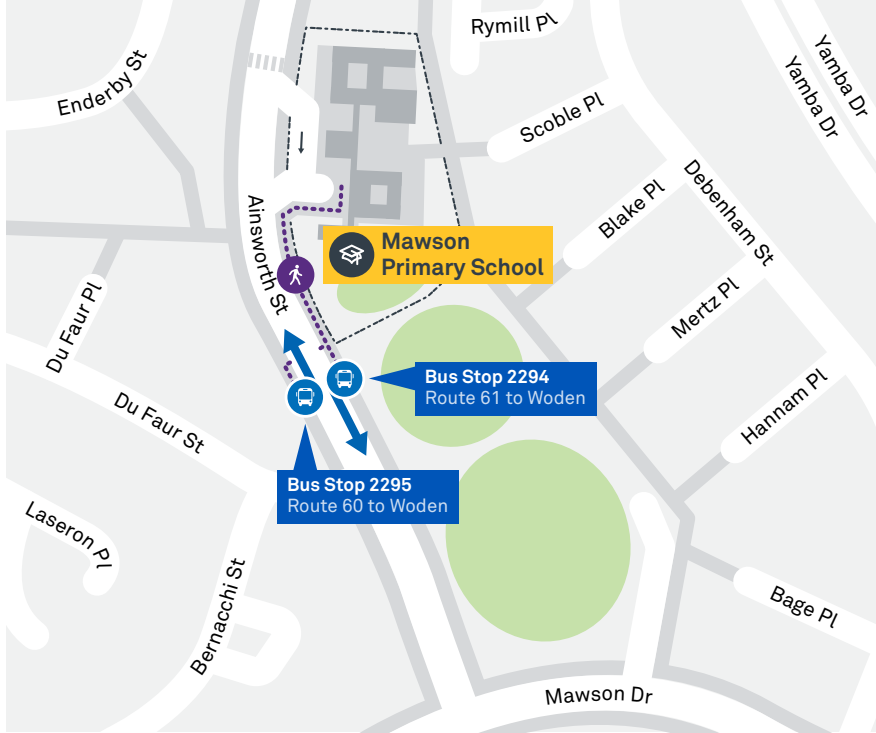

MAWSON PRIMARY SCHOOL

Plan your trip with the TC Journey planner! Visit transport.act.gov.au for details

Local area map

School start

🕒 9:00 am

School finish

🕒 3:00 pm

Bus stop location

60

Regular route number

Walking route

Local area map provides indicative walking paths only. This map is designed to represent local public transport options in the area and is not to scale

Summary of bus services

Route	AM	PM	Suburbs/Areas Served	Other information
60	✓	✓	Woden Bus Station, O'Malley, Isaacs, Farrer, Mawson,	
61	✓	✓	Woden Bus Station, Mawson, Farrer, Isaacs, O'Malley	

CANBERRA
IS BETTER
CONNECTED

transport.act.gov.au

ROUTE MAP

- Bus route
- Bus station
- Mode interchange
- Educational institution
- Hospital
- Bicycle lockers
- Bicycle rails
- Bicycle cage
- Bus terminus
- 60 Route number
- Shopping centre
- Park and Ride
- R4 RAPID route