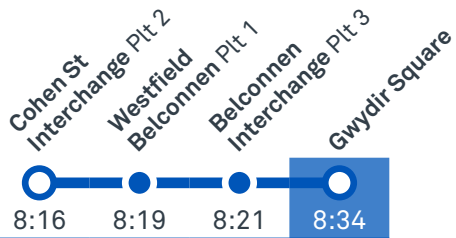

## Morning regular services

Other times available. Visit [transport.act.gov.au](http://transport.act.gov.au)

**31**

From Belconnen

**31**

From City

CANBERRA  
IS BETTER  
CONNECTED

[transport.act.gov.au](http://transport.act.gov.au)