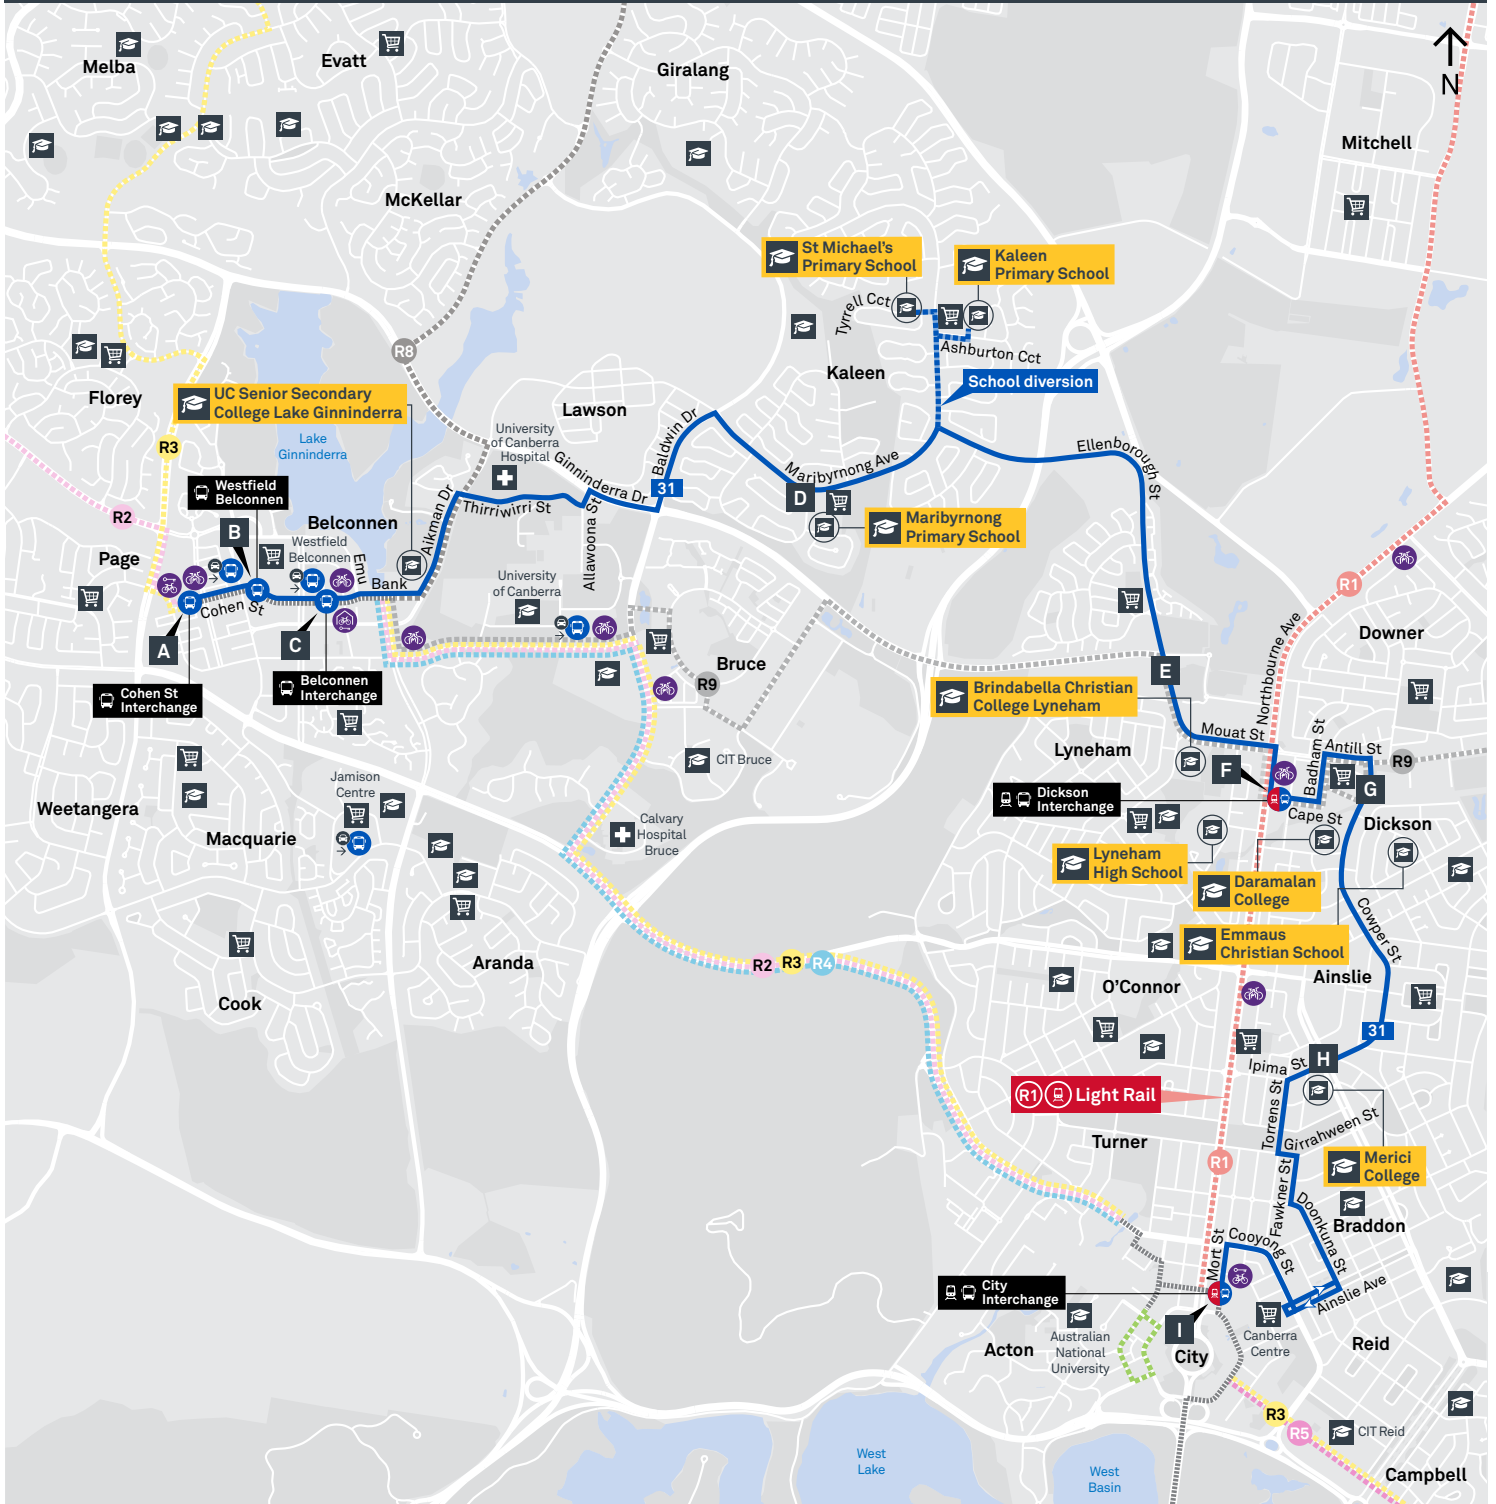

## Local area map

School start

🕒 8:45 am

School finish

🕒 3:00 pm

Bus stop location

**31**

Regular route number

### 31 To Belconnen

CANBERRA  
IS BETTER  
CONNECTED

[transport.act.gov.au](http://transport.act.gov.au)

**TTC** Transport  
Canberra

TG19027

# BELCONNEN TO CITY via Kaleen and Dickson

## ROUTE MAP

- Bus route
- R2 RAPID route
- Bus terminus
- 31 Route number
- Shopping centre
- Bicycle rails
- Bicycle cage
- Bus station
- Mode interchange
- Educational institution
- Hospital
- Bicycle lockers
- Park and Ride