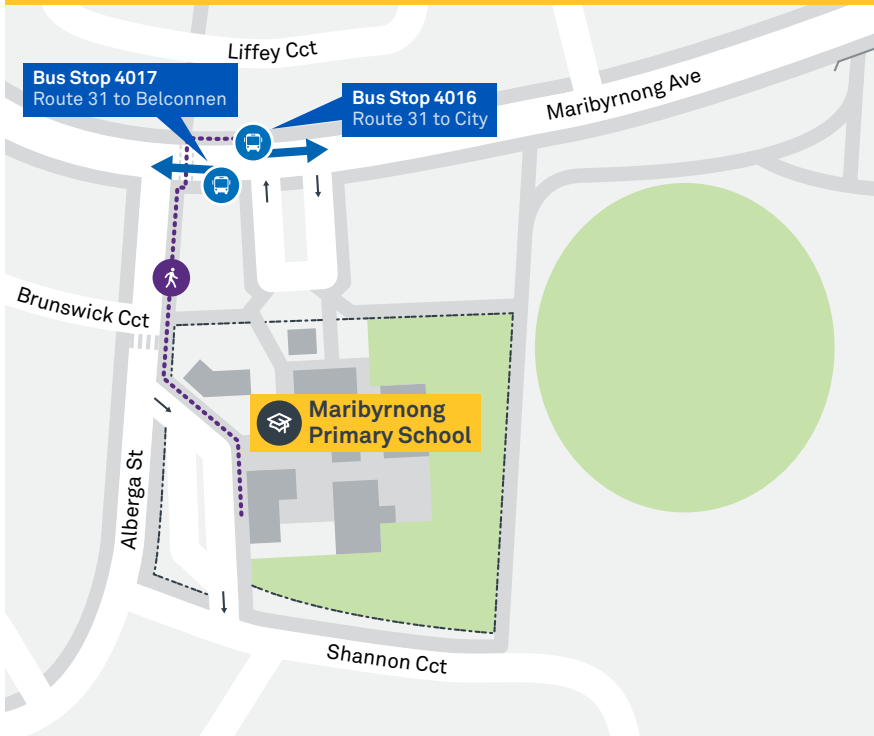

## Local area map

School start

🕒 8:45 am

School finish

🕒 3:00 pm

Bus stop location

**31**

Regular route number

## Summary of bus services

Route	AM	PM	Suburbs/Areas Served	Other information
<b>31</b>	✓	✓	City Interchange, Braddon, Ainslie, Dickson Interchange, Lyneham, Kaleen, Belconnen Bus Stations	

TG19027

CANBERRA  
IS BETTER  
CONNECTED

# BELCONNEN TO CITY via Kaleen and Dickson

## ROUTE MAP

- Bus route
- R2 RAPID route
- Bus terminus
- 31 Route number
- Shopping centre
- Bicycle rails
- Bicycle cage
- Bus station
- Mode interchange
- Educational institution
- Hospital
- Bicycle lockers
- Park and Ride