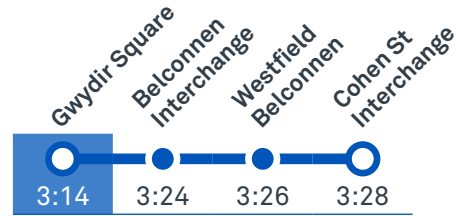

31 To Belconnen

CANBERRA
IS BETTER
CONNECTED

transport.act.gov.au

TTC Transport
Canberra

TG19027