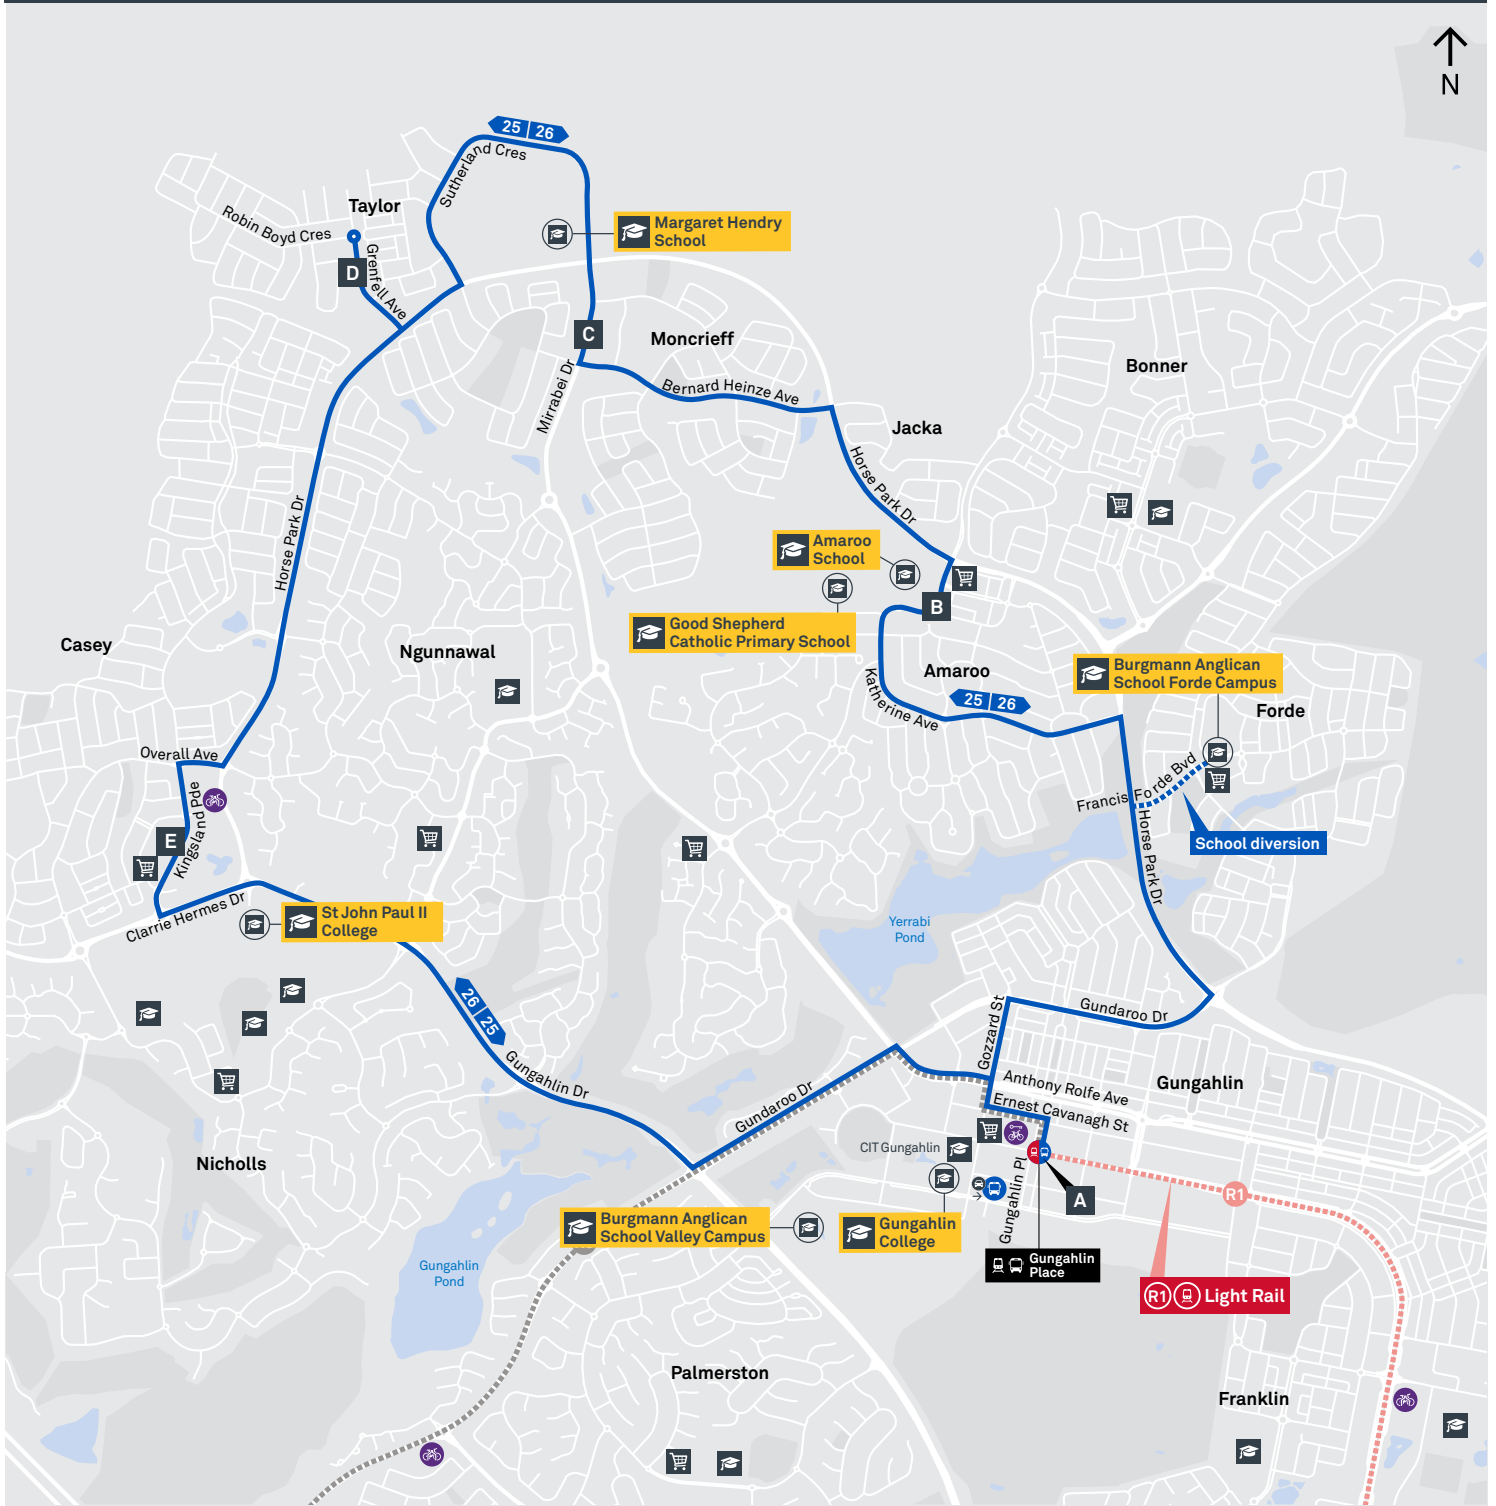

MARGARET HENDRY SCHOOL

Plan your trip with the TC Journey planner! Visit transport.act.gov.au for details

Local area map

School start

🕒 9:00 am

School finish

🕒 3:00 pm

Bus stop location

Route	AM	PM	Suburbs/Areas Served	Other information
25	✓	✓	Gungahlin Place, Amaroo, Moncrieff, Taylor, Casey	
26	✓	✓	Gungahlin Place, Casey, Taylor, Moncrieff, Amaroo	

TG19027

CANBERRA
IS BETTER
CONNECTED

MARGARET HENDRY SCHOOL

Plan your trip with the TC Journey planner! Visit transport.act.gov.au for details

Afternoon regular services

Other times available. Visit transport.act.gov.au

25

To Gungahlin

26

To Gungahlin

CANBERRA
IS BETTER
CONNECTED

transport.act.gov.au

TTC Transport
Canberra

TG19027

TAYLOR LOOP

via Moncrieff and Casey

ROUTE MAP

- Bus route
- Bus station
- Mode interchange
- Educational institution
- Hospital
- Bicycle lockers
- RAPID** route
- Bus terminus
- 25** Route number
- Shopping centre
- Bicycle rails
- Bicycle cage
- Park and Ride