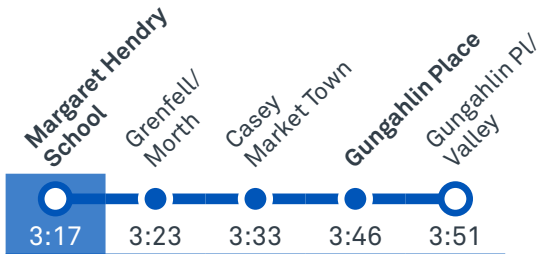

25

From Gungahlin

26

From Gungahlin

CANBERRA
IS BETTER
CONNECTED

transport.act.gov.au

TTC Transport
Canberra

TG19027

MARGARET HENDRY SCHOOL

Plan your trip with the TC Journey planner! Visit transport.act.gov.au for details

Afternoon regular services

Other times available. Visit transport.act.gov.au

25

To Gungahlin

26

To Gungahlin

CANBERRA
IS BETTER
CONNECTED

transport.act.gov.au

TTC Transport
Canberra

TG19027

TAYLOR LOOP

via Moncrieff and Casey

ROUTE MAP

- Bus route
- Bus station
- Mode interchange
- Educational institution
- Hospital
- Bicycle lockers
- RAPID** route
- Bus terminus
- 25** Route number
- Shopping centre
- Bicycle rails
- Bicycle cage
- Park and Ride