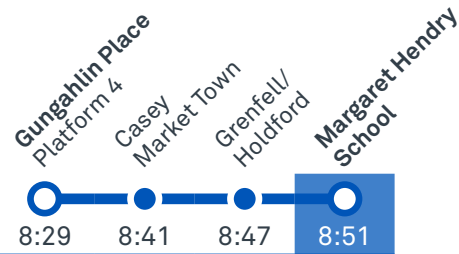

Route	AM	PM	Suburbs/Areas Served	Other information
25	✓	✓	Gungahlin Place, Amaroo, Moncrieff, Taylor, Casey	
26	✓	✓	Gungahlin Place, Casey, Taylor, Moncrieff, Amaroo	

TG19027

CANBERRA
IS BETTER
CONNECTED

transport.act.gov.au

TTC Transport
Canberra

MARGARET HENDRY SCHOOL

Plan your trip with the TC Journey planner! Visit transport.act.gov.au for details

Morning regular services

Other times available. Visit transport.act.gov.au

25

From Gungahlin

26

From Gungahlin

CANBERRA
IS BETTER
CONNECTED

transport.act.gov.au

TTC Transport
Canberra

TG19027

CANBERRA
IS BETTER
CONNECTED

transport.act.gov.au

TTC Transport
Canberra

TG19027

TAYLOR LOOP

via Moncrieff and Casey

ROUTE MAP

- Bus route
- Bus station
- Mode interchange
- Educational institution
- Hospital
- Bicycle lockers
- RAPID** route
- Bus terminus
- 25** Route number
- Shopping centre
- Bicycle rails
- Bicycle cage
- Park and Ride