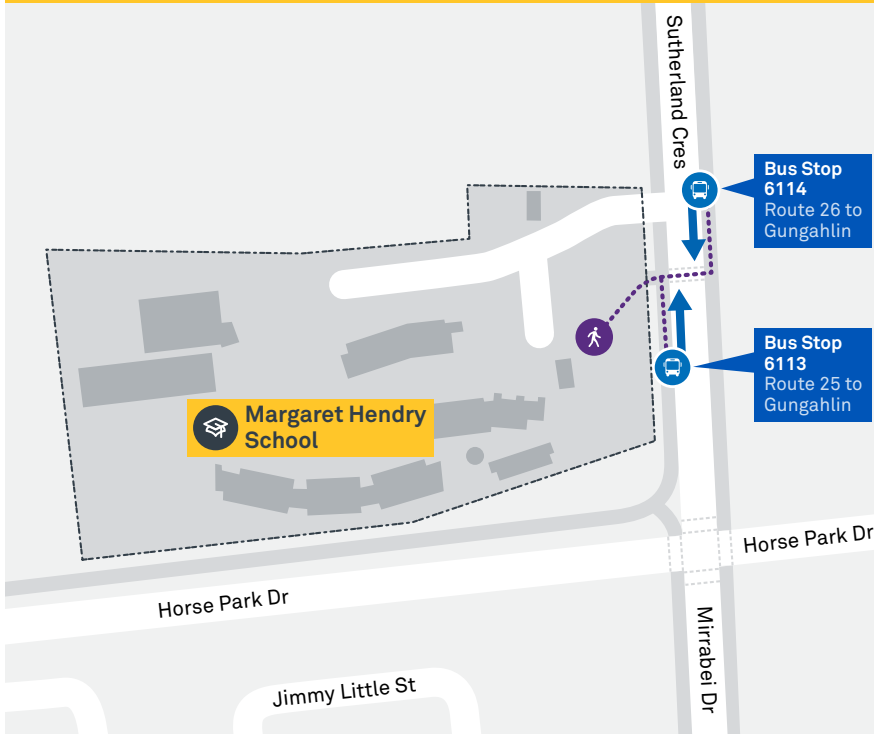

MARGARET HENDRY SCHOOL

Plan your trip with the TC Journey planner! Visit transport.act.gov.au for details

Local area map

School start

🕒 9:00 am

School finish

🕒 3:00 pm

Bus stop location

25

Regular route number

Walking route

Local area map provides indicative walking paths only. This map is designed to represent local public transport options in the area and is not to scale

Summary of bus services

Route	AM	PM	Suburbs/Areas Served	Other information
25	✓	✓	Gungahlin Place, Amaroo, Moncrieff, Taylor, Casey	
26	✓	✓	Gungahlin Place, Casey, Taylor, Moncrieff, Amaroo	

TG19027

CANBERRA
IS BETTER
CONNECTED

CANBERRA
IS BETTER
CONNECTED

transport.act.gov.au

TTC Transport
Canberra

TG19027

TAYLOR LOOP

via Moncrieff and Casey

ROUTE MAP

- Bus route
- Bus station
- Mode interchange
- Educational institution
- Hospital
- Bicycle lockers
- RAPID** route
- Bus terminus
- 25** Route number
- Shopping centre
- Bicycle rails
- Bicycle cage
- Park and Ride