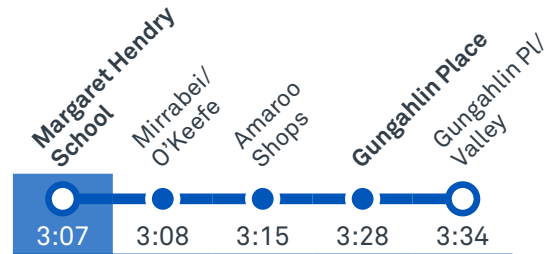

MARGARET HENDRY SCHOOL

Plan your trip with the TC Journey planner! Visit transport.act.gov.au for details

Afternoon regular services

Other times available. Visit transport.act.gov.au

25

To Gungahlin

26

To Gungahlin

CANBERRA
IS BETTER
CONNECTED

transport.act.gov.au

TTC Transport
Canberra

TG19027

TAYLOR LOOP

via Moncrieff and Casey

ROUTE MAP

- Bus route
- Bus station
- Mode interchange
- Educational institution
- Hospital
- Bicycle lockers
- RAPID** route
- Bus terminus
- 25** Route number
- Shopping centre
- Bicycle rails
- Bicycle cage
- Park and Ride