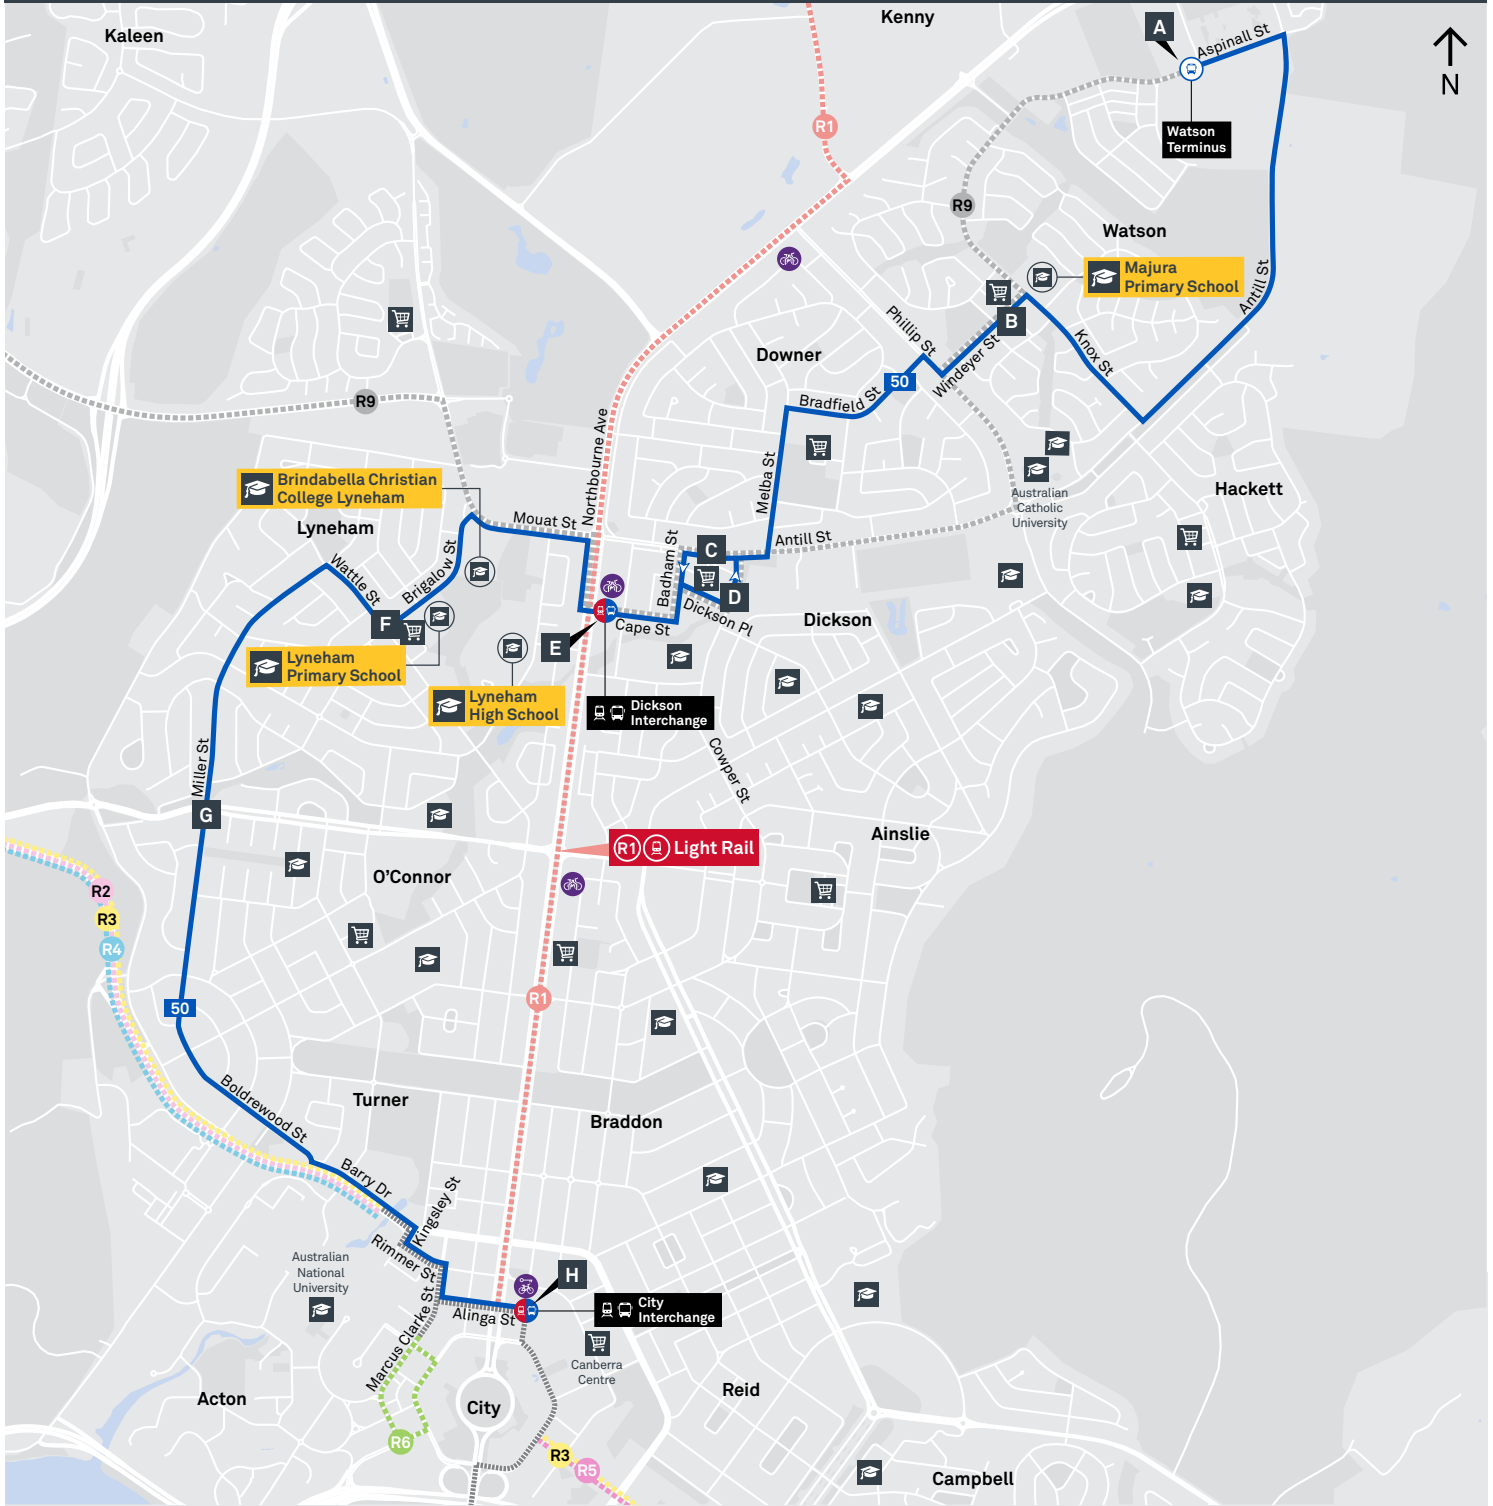

Summary of bus services

Route	AM	PM	Suburbs/Areas Served	Other information
R9	✓	✓	Belconnen Bus Stations, Bruce, Dickson Interchange, Watson	
50	✓	✓	Watson, Downer, Dickson, Dickson Bus Station, Lyneham, O'Connor, City Interchange	

50 To Watson

50 To City

Afternoon *RAPID* services

Other times available. Visit transport.act.gov.au

R9 To Watson

R9 To Belconnen

TG19027

CANBERRA
IS BETTER
CONNECTED

transport.act.gov.au

TTC Transport
Canberra

WATSON TO CITY

via Dickson and Lyneham

ROUTE MAP

- Bus route
- Bus station
- Mode interchange
- Educational institution
- Hospital
- Bicycle lockers
- Park and Ride
- R2 RAPID route
- Bus terminus
- 50 Route number
- Shopping centre
- Bicycle rails
- Bicycle cage

CANBERRA IS BETTER CONNECTED

transport.act.gov.au

ACT Government

Transport Canberra

BELCONNEN TO WATSON

via Bruce and Dickson

ROUTE MAP

- RAPID** route
- Bus station
- Mode interchange
- Educational institution
- Hospital
- Bicycle lockers
- Park and Ride
- R2** Other **RAPID** route
- Bus terminus
- R9** Route number
- Shopping centre
- Bicycle rails
- Bicycle cage