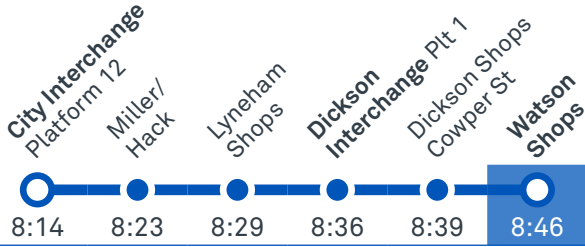

Summary of bus services

Route	AM	PM	Suburbs/Areas Served	Other information
R9	✓	✓	Belconnen Bus Stations, Bruce, Dickson Interchange, Watson	
50	✓	✓	Watson, Downer, Dickson, Dickson Bus Station, Lyneham, O'Connor, City Interchange	

TG19027

CANBERRA
IS BETTER
CONNECTED

transport.act.gov.au

TTC Transport
Canberra

MAJURA PRIMARY SCHOOL

Plan your trip with the TC Journey planner! Visit transport.act.gov.au for details

Morning regular services

Other times available. Visit transport.act.gov.au

50 From City

50 From Watson

Morning *RAPID* services

Other times available. Visit transport.act.gov.au

R9 From Belconnen

R9 From Watson

CANBERRA
IS BETTER
CONNECTED

transport.act.gov.au

TTC Transport
Canberra

WATSON TO CITY

via Dickson and Lyneham

ROUTE MAP

- Bus route
- Bus station
- Mode interchange
- Educational institution
- Hospital
- Bicycle lockers
- Park and Ride
- R2 RAPID route
- Bus terminus
- 50 Route number
- Shopping centre
- Bicycle rails
- Bicycle cage