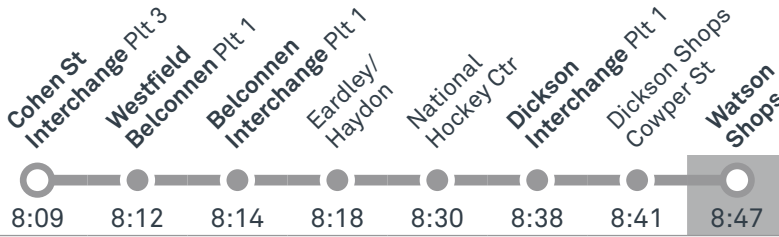

Summary of bus services

Route	AM	PM	Suburbs/Areas Served	Other information
R9	✓	✓	Belconnen Bus Stations, Bruce, Dickson Interchange, Watson	
50	✓	✓	Watson, Downer, Dickson, Dickson Bus Station, Lyneham, O'Connor, City Interchange	

Other times available. Visit transport.act.gov.au

50 From City

50 From Watson

Morning *RAPID* services

Other times available. Visit transport.act.gov.au

R9 From Belconnen

R9 From Watson

CANBERRA
IS BETTER
CONNECTED

50 To Watson

50 To City

Afternoon *RAPID* services

Other times available. Visit transport.act.gov.au

R9 To Watson

R9 To Belconnen

TG19027

CANBERRA
IS BETTER
CONNECTED

transport.act.gov.au

TTC Transport
Canberra

WATSON TO CITY

via Dickson and Lyneham

ROUTE MAP

- Bus route
- Bus station
- Mode interchange
- Educational institution
- Hospital
- Bicycle lockers
- Park and Ride
- R2 RAPID route
- Bus terminus
- 50 Route number
- Shopping centre
- Bicycle rails
- Bicycle cage