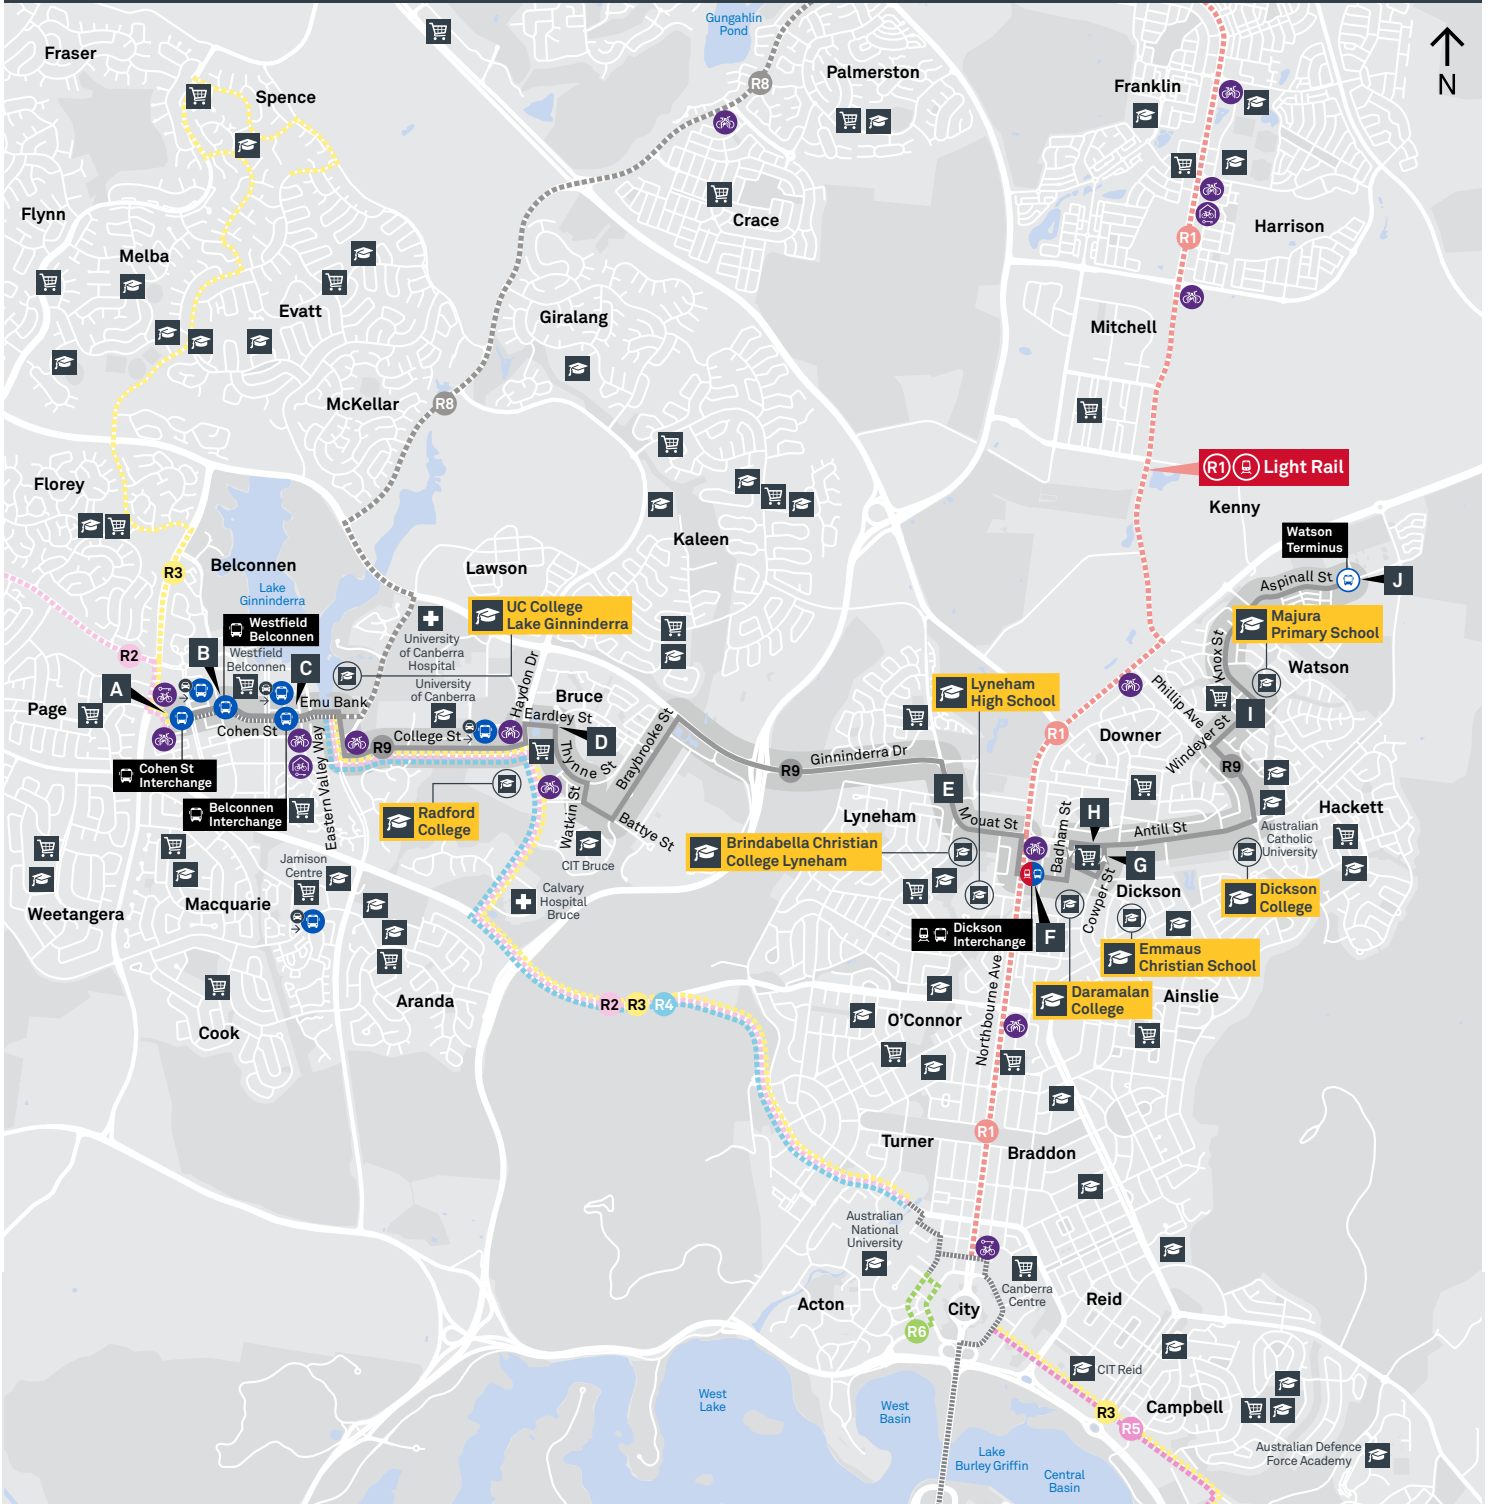

Summary of bus services

Route	AM	PM	Suburbs/Areas Served	Other information
R9	✓	✓	Belconnen Bus Stations, Bruce, Dickson Interchange, Watson	
50	✓	✓	Watson, Downer, Dickson, Dickson Bus Station, Lyneham, O'Connor, City Interchange	

50 To Watson

50 To City

Afternoon *RAPID* services

Other times available. Visit transport.act.gov.au

R9 To Watson

R9 To Belconnen

TG19027

CANBERRA
IS BETTER
CONNECTED

transport.act.gov.au

TTC Transport
Canberra

WATSON TO CITY

via Dickson and Lyneham

ROUTE MAP

- Bus route
- Bus station
- Mode interchange
- Educational institution
- Hospital
- Bicycle lockers
- Park and Ride
- R2 RAPID route
- Bus terminus
- 50 Route number
- Shopping centre
- Bicycle rails
- Bicycle cage

CANBERRA IS BETTER CONNECTED

transport.act.gov.au

ACT Government

Transport Canberra

BELCONNEN TO WATSON

via Bruce and Dickson

ROUTE MAP

- RAPID** route
- Bus station
- Mode interchange
- Educational institution
- Hospital
- Bicycle lockers
- Park and Ride
- R2** Other **RAPID** route
- Bus terminus
- R9** Route number
- Shopping centre
- Bicycle rails
- Bicycle cage