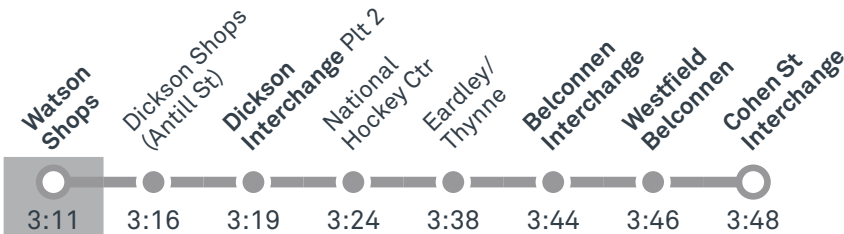

50 To Watson

50 To City

Afternoon *RAPID* services

Other times available. Visit transport.act.gov.au

R9 To Watson

R9 To Belconnen

TG19027

CANBERRA
IS BETTER
CONNECTED

transport.act.gov.au

TTC Transport
Canberra

WATSON TO CITY

via Dickson and Lyneham

ROUTE MAP

- Bus route
- Bus station
- Mode interchange
- Educational institution
- Hospital
- Bicycle lockers
- Park and Ride
- R2 RAPID route
- Bus terminus
- 50 Route number
- Shopping centre
- Bicycle rails
- Bicycle cage