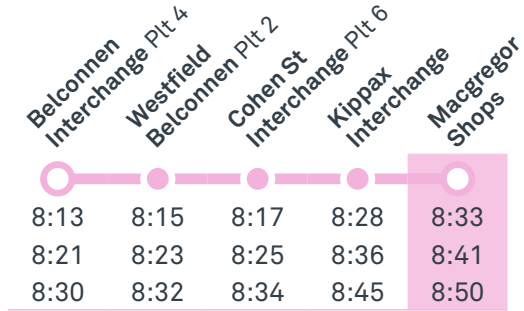

R2 *RAPID* route number

Walking route

Local area map provides indicative walking paths only. This map is designed to represent local public transport options in the area and is not to scale

Summary of bus services

Route	AM	PM	Suburbs/Areas Served	Other information
R2	✓	✓	Fraser, Dunlop, Macgregor, Kippax, Holt, Belconnen Bus Stations, Bruce, City Interchange, Parkes, Kingston, Fyshwick	Diverts via school on selected trips

TG19027

CANBERRA
IS BETTER
CONNECTED

transport.act.gov.au

TTC Transport
Canberra

MACGREGOR PRIMARY SCHOOL

Plan your trip with the TC Journey planner! Visit transport.act.gov.au for details

Morning *RAPID* services

Other times available. Visit transport.act.gov.au

R2 From Fraser

R2 From Belconnen

CANBERRA IS BETTER CONNECTED

transport.act.gov.au

TTC Transport Canberra

TG19027

MACGREGOR PRIMARY SCHOOL