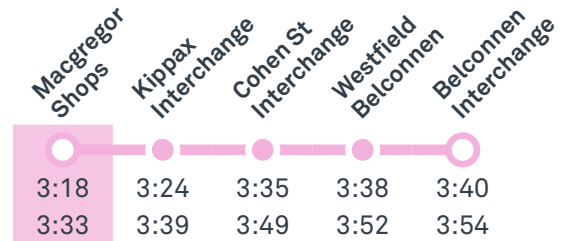

Plan your trip with the TC Journey planner! Visit transport.act.gov.au for details

Afternoon *RAPID* services

Other times available. Visit transport.act.gov.au

R2 To Fraser

R2 To Belconnen

CANBERRA
IS BETTER
CONNECTED

transport.act.gov.au

TTC Transport
Canberra

TG19027

FRASER WEST TO FYSHWICK

via Belconnen and City

R2

ROUTE MAP

- RAPID route
- Bus station
- Mode interchange
- Educational institution
- Hospital
- Bicycle lockers
- Other RAPID route
- Bus terminus
- R2 Route number
- Shopping centre
- Bicycle rails
- Bicycle cage
- Park and Ride