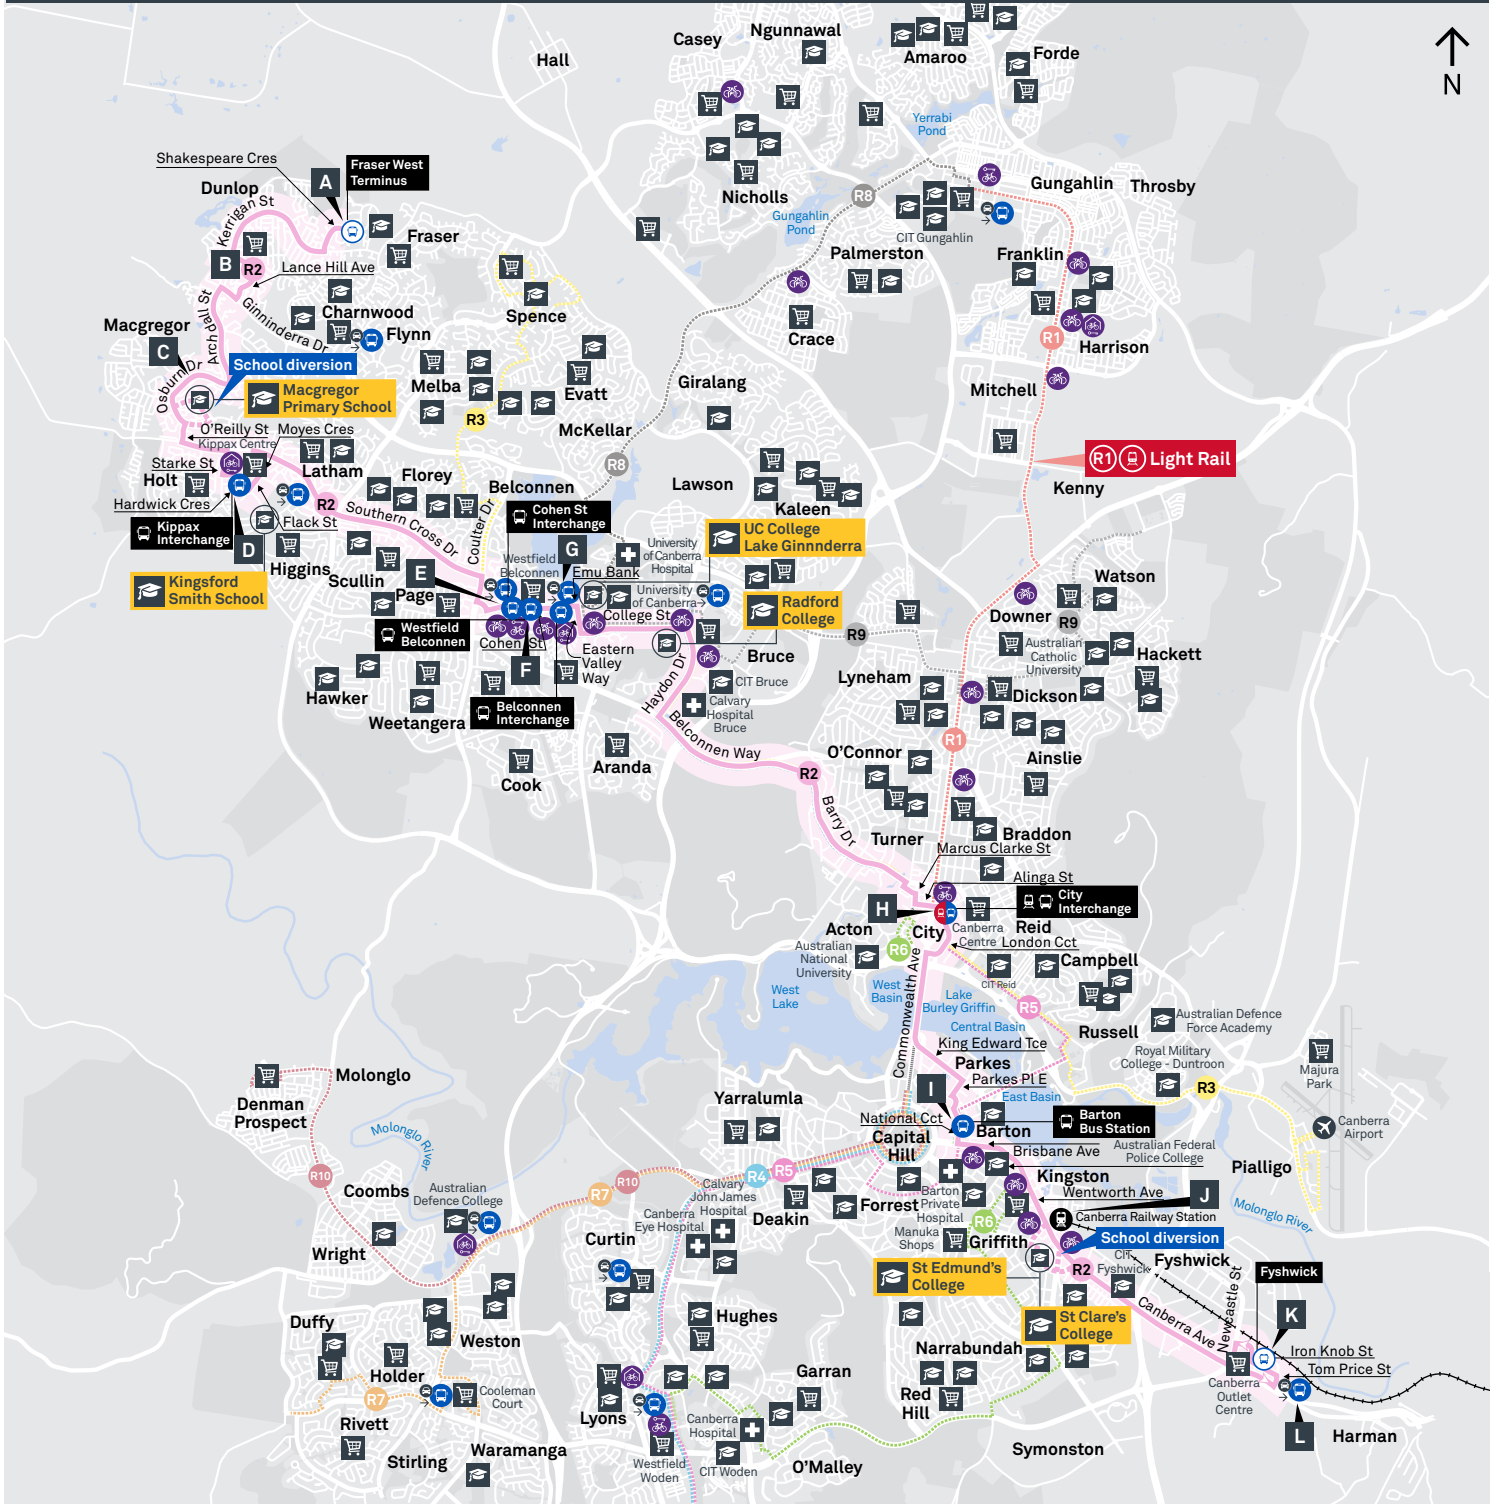

Route	AM	PM	Suburbs/Areas Served	Other information
R2	✓	✓	Fraser, Dunlop, Macgregor, Kippax, Holt, Belconnen Bus Stations, Bruce, City Interchange, Parkes, Kingston, Fyshwick	Diverts via school on selected trips

Other times available. Visit transport.act.gov.au

R2 From Fraser

R2 From Belconnen

CANBERRA IS BETTER CONNECTED

transport.act.gov.au

TTC Transport Canberra

TG19027

MACGREGOR PRIMARY SCHOOL

Plan your trip with the TC Journey planner! Visit transport.act.gov.au for details

Afternoon *RAPID* services

Other times available. Visit transport.act.gov.au

R2 To Fraser

R2 To Belconnen

CANBERRA
IS BETTER
CONNECTED

transport.act.gov.au

TTC Transport
Canberra

TG19027

FRASER WEST TO FYSHWICK

via Belconnen and City

R2

ROUTE MAP

- RAPID route
- Bus station
- Mode interchange
- Educational institution
- Hospital
- Bicycle lockers
- Other RAPID route
- Bus terminus
- R2 Route number
- Shopping centre
- Bicycle rails
- Bicycle cage
- Park and Ride