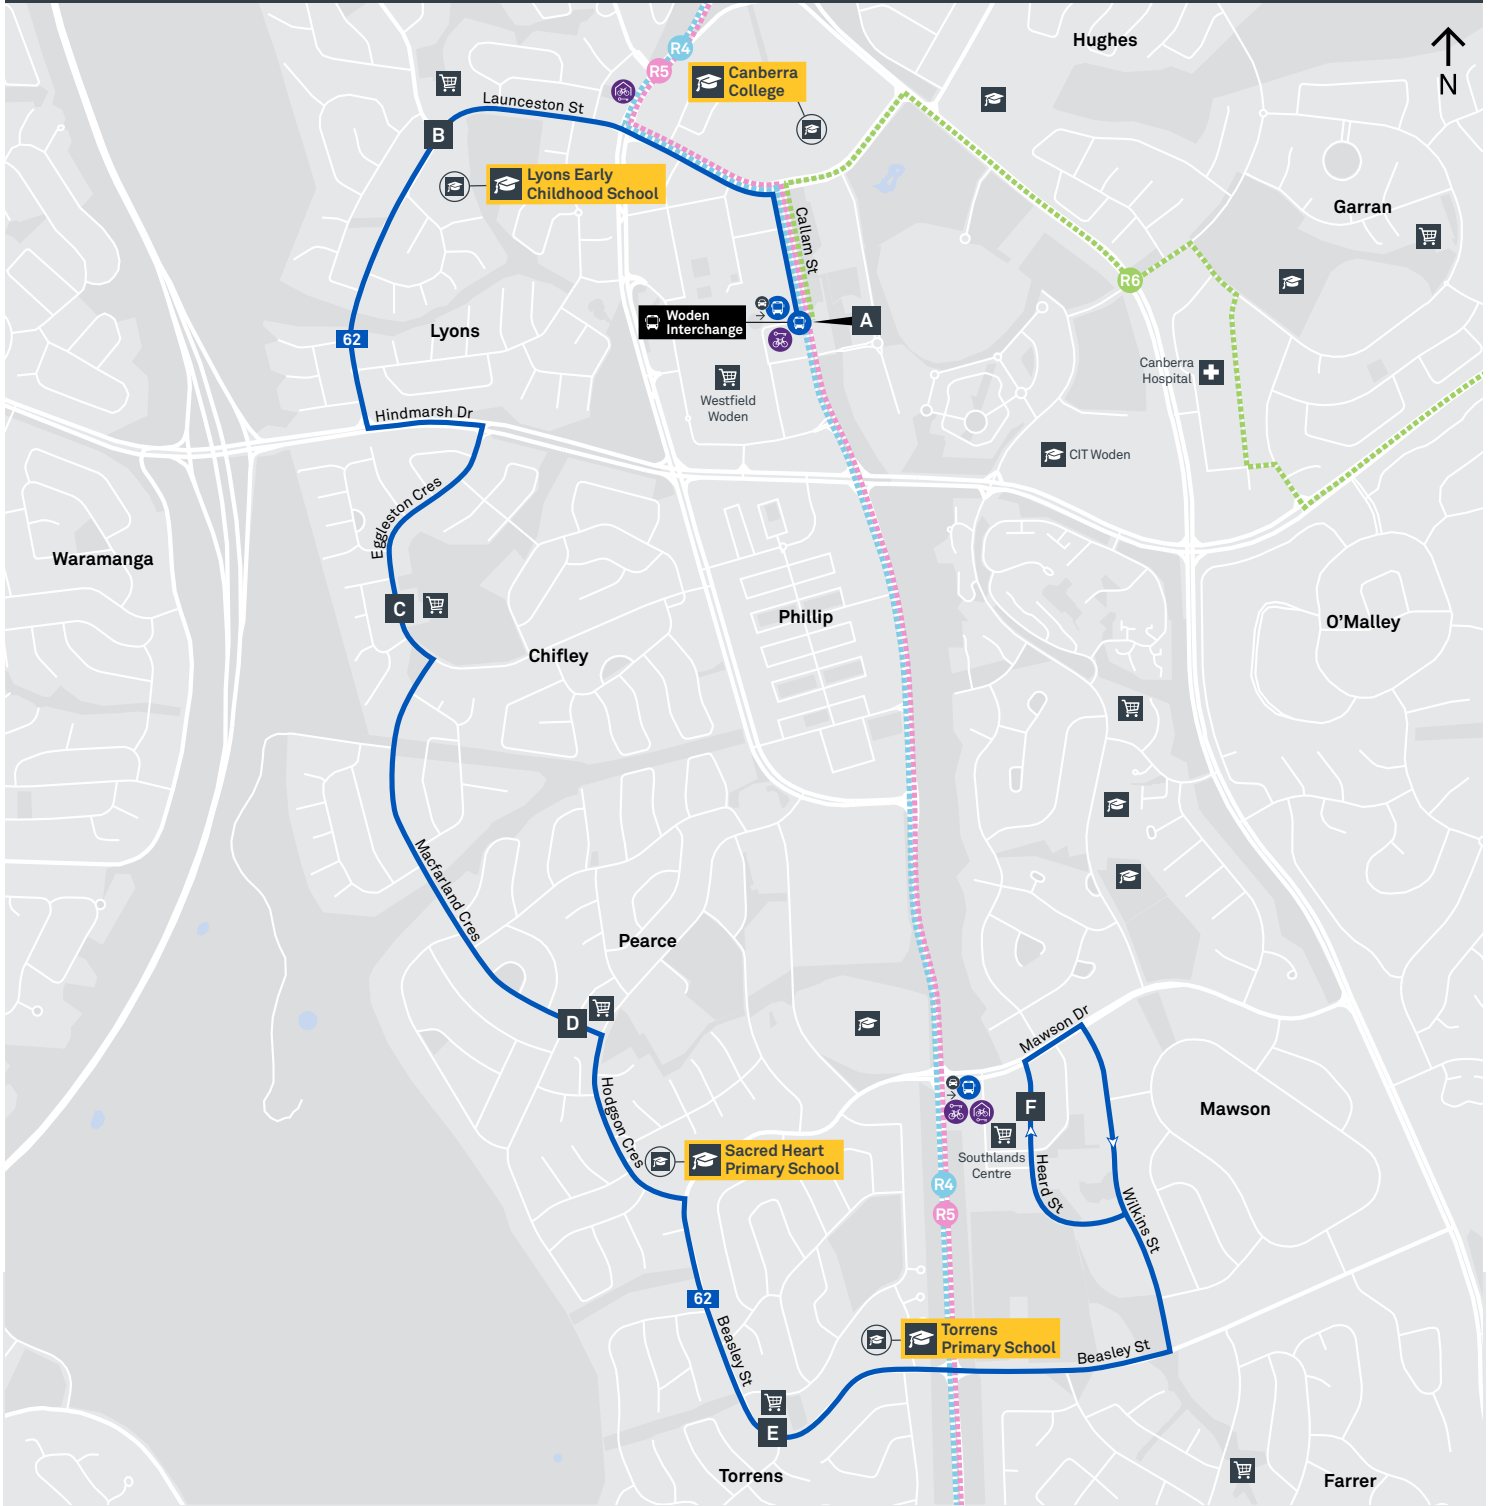

Route	AM	PM	Suburbs/Areas Served	Other information
62	✓	✓	Woden Bus Station, Lyons, Chifley, Pearce, Torrens, Mawson	
66	✓	✓	Woden Bus Station, Lyons, Weston, Coombs, Denman Prospect, Wright, Duffy, Holder, Cooleman Court	

62 To Woden

66 To Cooleman Court

66 To Woden

TG19027

CANBERRA
IS BETTER
CONNECTED

transport.act.gov.au

TTC Transport
Canberra

TORRENS LOOP via Chifley and Mawson

ROUTE MAP

- Bus route
- Bus station
- Mode interchange
- Educational institution
- Hospital
- Bicycle lockers
- Park and Ride
- R4 RAPID route
- Bus terminus
- 62 Route number
- Shopping centre
- Bicycle rails
- Bicycle cage

CANBERRA
IS BETTER
CONNECTED

transport.act.gov.au

COOLEMAN COURT TO WODEN via Denman Prospect and Lyons

66

ROUTE MAP

- Bus route
- Bus station
- Mode interchange
- Educational institution
- Hospital
- Bicycle lockers
- Park and Ride
- R4 RAPID route
- Bus terminus
- 66 Route number
- Shopping centre
- Bicycle rails
- Bicycle cage