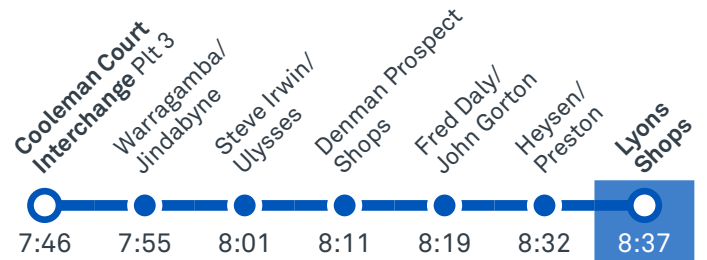

Other times available. Visit transport.act.gov.au

62 From Mawson

62 From Woden

66 From Woden

66 From Cooleman Court

CANBERRA
IS BETTER
CONNECTED

transport.act.gov.au

TTC Transport
Canberra

TG19027

LYONS EARLY CHILDHOOD SCHOOL

Plan your trip with the TC Journey planner! Visit transport.act.gov.au for details

Afternoon regular services

Other times available. Visit transport.act.gov.au

62 To Mawson

62 To Woden

66 To Cooleman Court

66 To Woden

TG19027

CANBERRA
IS BETTER
CONNECTED

transport.act.gov.au

TTC Transport
Canberra

TORRENS LOOP via Chifley and Mawson

CANBERRA
IS BETTER
CONNECTED

transport.act.gov.au

COOLEMAN COURT TO WODEN via Denman Prospect and Lyons

66

ROUTE MAP

- Bus route
- Bus station
- Mode interchange
- Educational institution
- Hospital
- Bicycle lockers
- Park and Ride
- R4 RAPID route
- Bus terminus
- 66 Route number
- Shopping centre
- Bicycle rails
- Bicycle cage