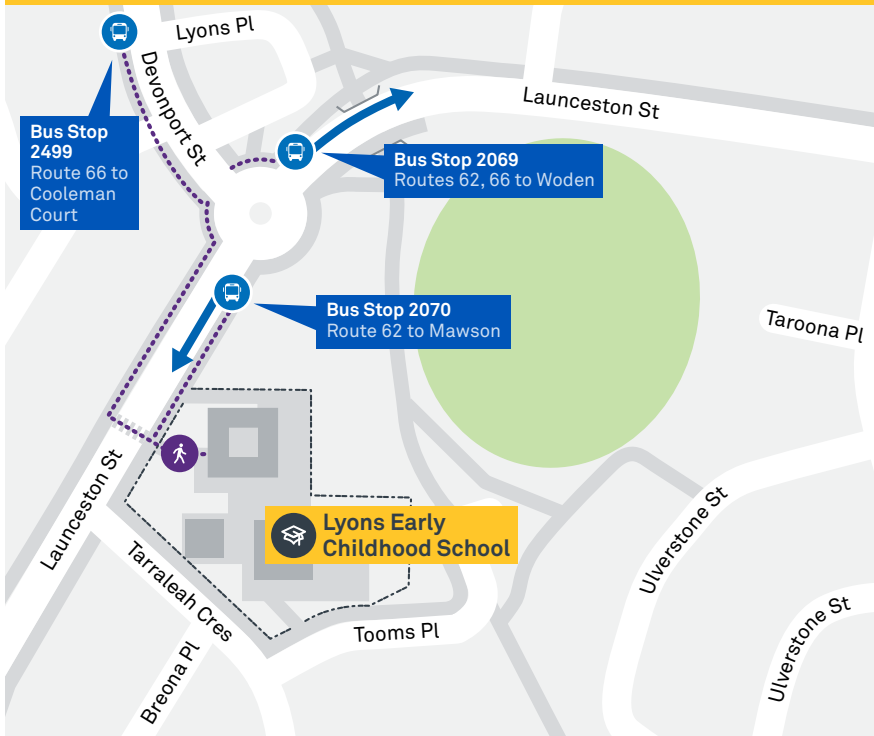

LYONS EARLY CHILDHOOD SCHOOL

Plan your trip with the TC Journey planner! Visit transport.act.gov.au for details

Local area map

School start

🕒 9:00 am

School finish

🕒 3:00 pm

Bus stop location

62

Regular route number

Walking route

Local area map provides indicative walking paths only. This map is designed to represent local public transport options in the area and is not to scale

Summary of bus services

Route	AM	PM	Suburbs/Areas Served	Other information
62	✓	✓	Woden Bus Station, Lyons, Chifley, Pearce, Torrens, Mawson	
66	✓	✓	Woden Bus Station, Lyons, Weston, Coombs, Denman Prospect, Wright, Duffy, Holder, Cooleman Court	

TG19027

CANBERRA
IS BETTER
CONNECTED

transport.act.gov.au

TTC Transport
Canberra