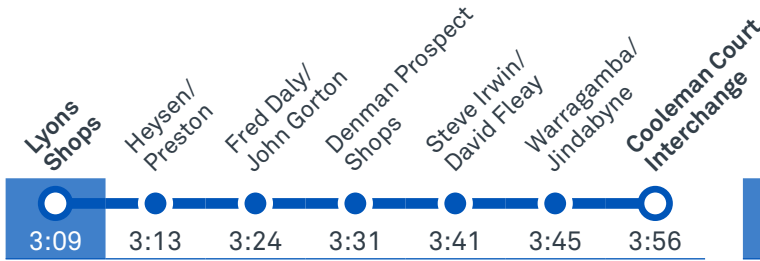

TG19027

LYONS EARLY CHILDHOOD SCHOOL

Plan your trip with the TC Journey planner! Visit transport.act.gov.au for details

Afternoon regular services

Other times available. Visit transport.act.gov.au

62 To Mawson

62 To Woden

66 To Cooleman Court

66 To Woden

TG19027

CANBERRA
IS BETTER
CONNECTED

transport.act.gov.au

TTC Transport
Canberra

TORRENS LOOP via Chifley and Mawson