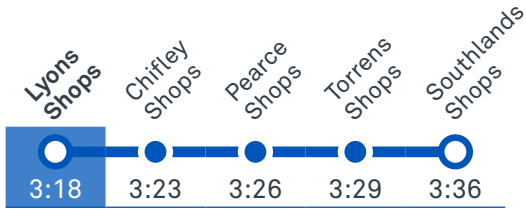

TG19027

LYONS EARLY CHILDHOOD SCHOOL

Plan your trip with the TC Journey planner! Visit transport.act.gov.au for details

Afternoon regular services

Other times available. Visit transport.act.gov.au

62 To Mawson

62 To Woden

66 To Cooleman Court

66 To Woden

TG19027

CANBERRA
IS BETTER
CONNECTED

transport.act.gov.au

TTC Transport
Canberra

TORRENS LOOP via Chifley and Mawson