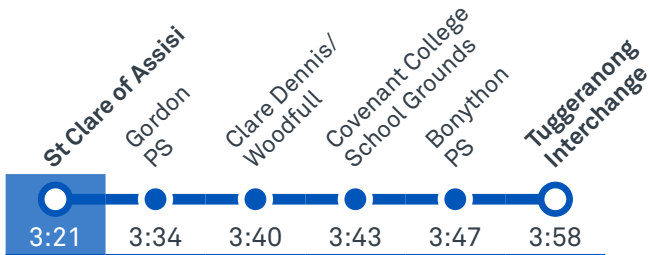

CANBERRA IS BETTER CONNECTED

transport.act.gov.au

TG19027

LANYON HIGH SCHOOL

Plan your trip with the TC Journey planner! Visit transport.act.gov.au for details

Afternoon regular services

Other times available. Visit transport.act.gov.au

80 To Lanyon Market Place

80 To Tuggeranong

81 To Tuggeranong

Afternoon *RAPID* services

Other times available. Visit transport.act.gov.au

R5 To City West

CANBERRA IS BETTER CONNECTED

transport.act.gov.au