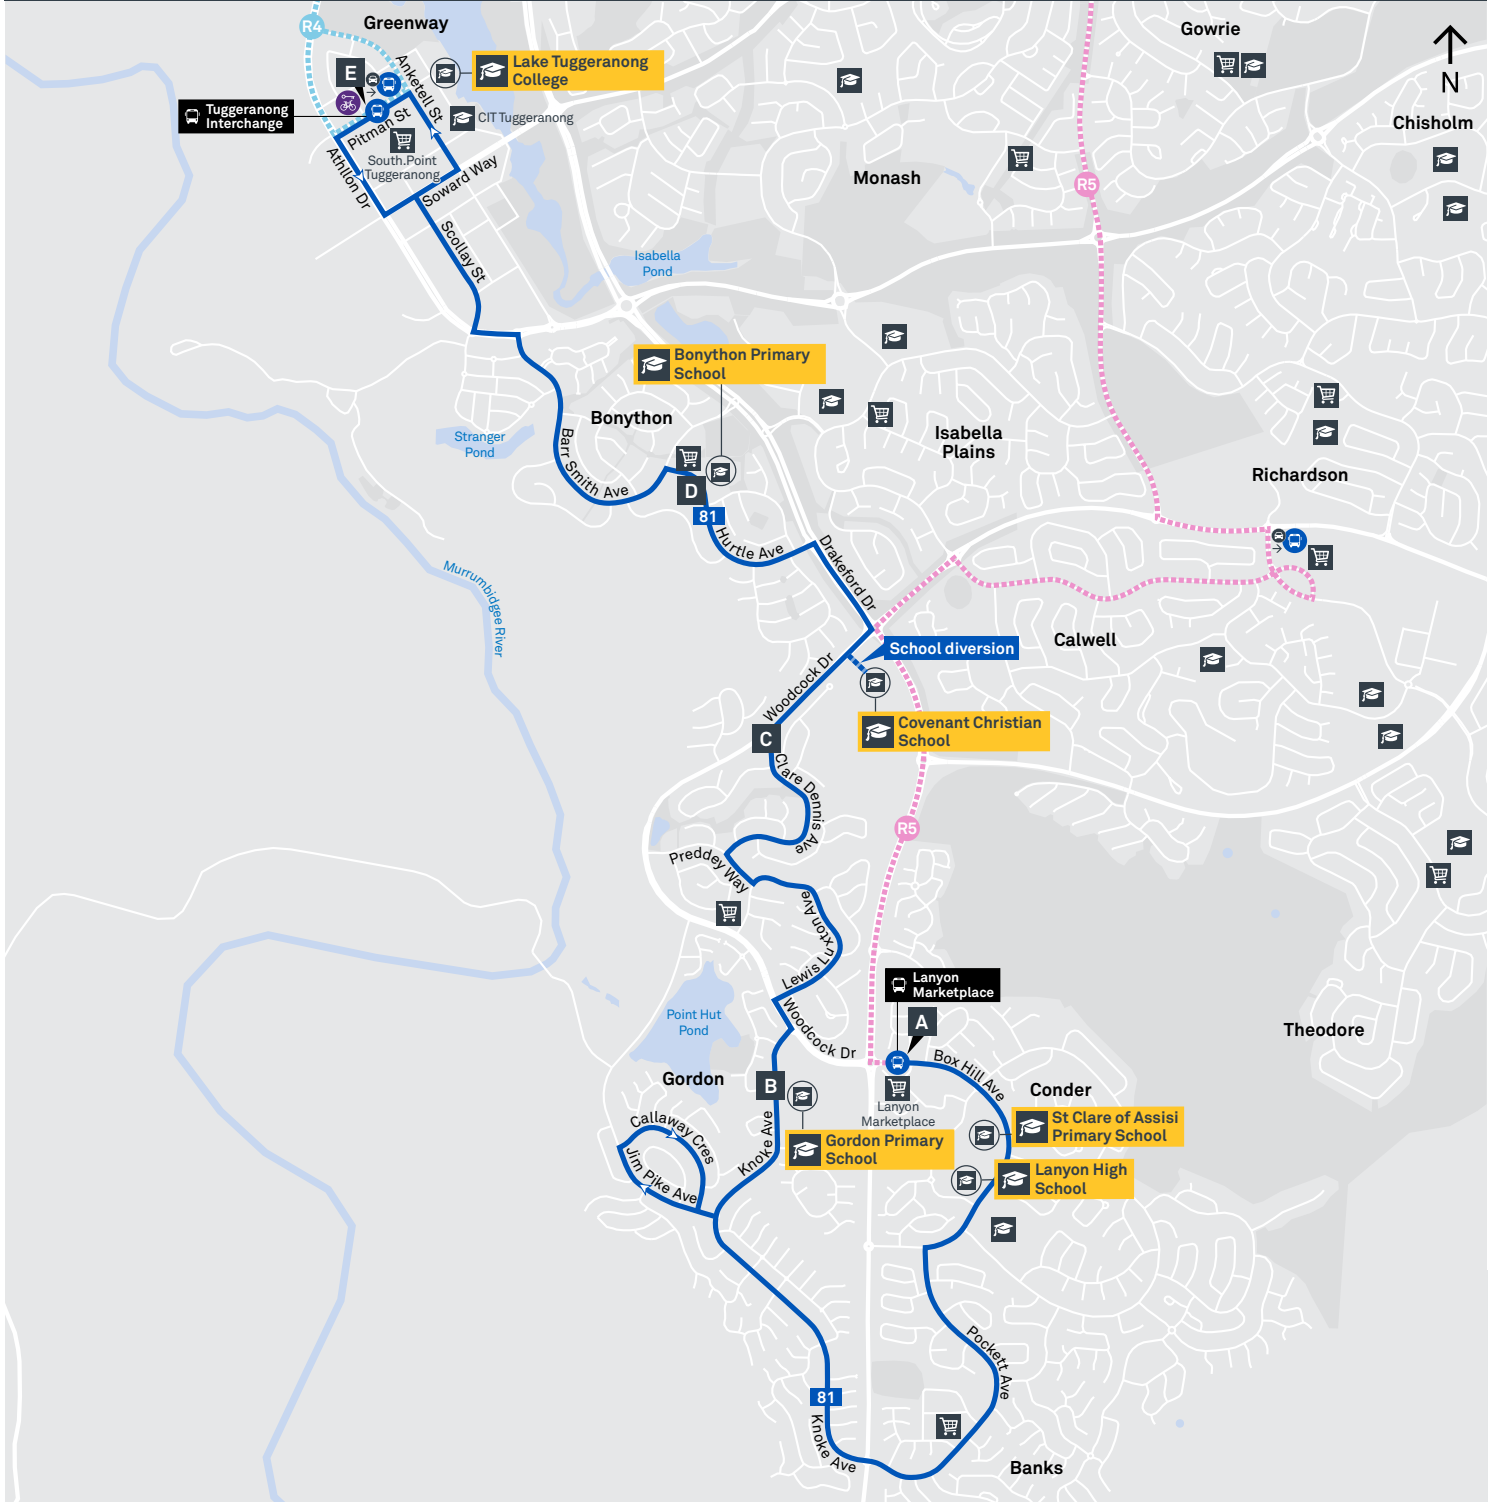

Other times available. Visit transport.act.gov.au

80 From Tuggeranong

80 From Lanyon Market Place

81 From Tuggeranong

Morning *RAPID* services

Other times available. Visit transport.act.gov.au

R5 From City West

80 To Lanyon Market Place

80 To Tuggeranong

81 To Tuggeranong

Afternoon *RAPID* services

Other times available. Visit transport.act.gov.au

R5 To City West

CANBERRA IS BETTER CONNECTED

transport.act.gov.au

TTC Transport Canberra

TG19027

LANYON TO TUGGERANONG via Conder and Banks

80

ROUTE MAP

- Bus route
- Bus station
- Mode interchange
- Educational institution
- Hospital
- Bicycle lockers
- Park and Ride
- R4 RAPID route
- Bus terminus
- 80 Route number
- Shopping centre
- Bicycle rails
- Bicycle cage

CANBERRA
IS BETTER
CONNECTED

transport.act.gov.au

ACT
Government

Transport
Canberra

LANYON TO TUGGERANONG via Gordon and Bonython

ROUTE MAP

- Bus route
- Bus station
- Mode interchange
- Educational institution
- Hospital
- Bicycle lockers
- Bicycle rails
- Bicycle cage
- R4 RAPID route
- Bus terminus
- 81 Route number
- Shopping centre
- Park and Ride