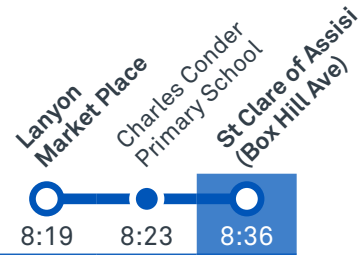

80 From Lanyon Market Place