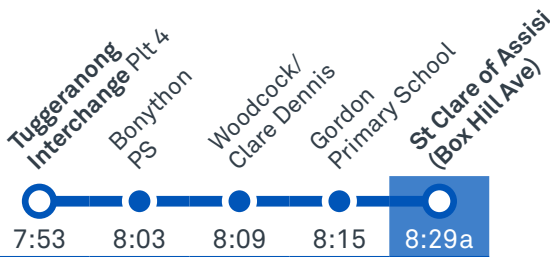

Other times available. Visit transport.act.gov.au

80 From Tuggeranong

80 From Lanyon Market Place

81 From Tuggeranong

Morning *RAPID* services

Other times available. Visit transport.act.gov.au

R5 From City West

CANBERRA IS BETTER CONNECTED

transport.act.gov.au

TG19027

LANYON HIGH SCHOOL

Plan your trip with the TC Journey planner! Visit transport.act.gov.au for details

Afternoon regular services

Other times available. Visit transport.act.gov.au

80 To Lanyon Market Place

80 To Tuggeranong

81 To Tuggeranong

Afternoon *RAPID* services

Other times available. Visit transport.act.gov.au

R5 To City West

CANBERRA IS BETTER CONNECTED

transport.act.gov.au

TTC Transport Canberra

TG19027

LANYON TO TUGGERANONG via Conder and Banks

80

ROUTE MAP

- Bus route
- Bus station
- Mode interchange
- Educational institution
- Hospital
- Bicycle lockers
- Park and Ride
- R4 RAPID route
- Bus terminus
- 80 Route number
- Shopping centre
- Bicycle rails
- Bicycle cage