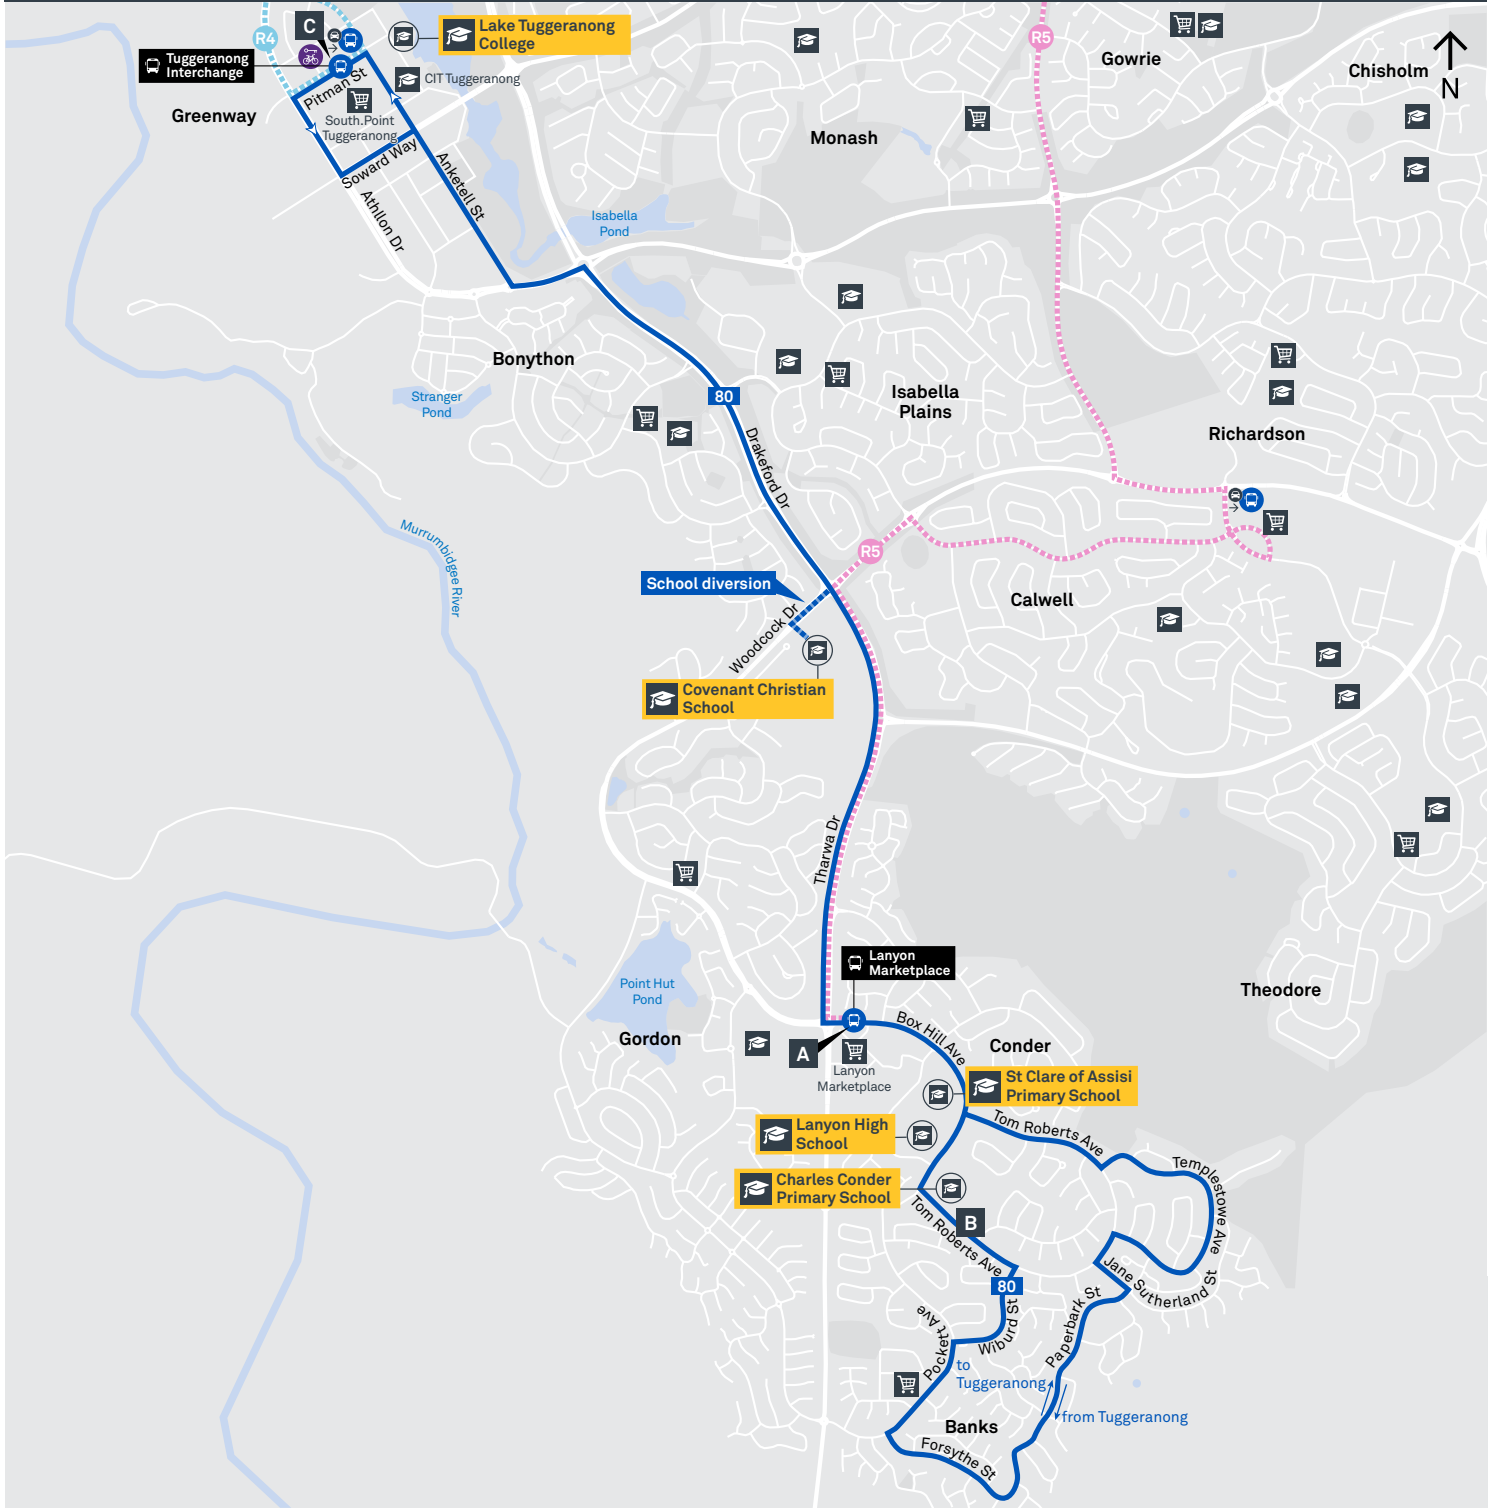

Other times available. Visit transport.act.gov.au

80 From Tuggeranong

80 From Lanyon Market Place

81 From Tuggeranong

Morning *RAPID* services

Other times available. Visit transport.act.gov.au

R5 From City West

80 To Lanyon Market Place

80 To Tuggeranong

81 To Tuggeranong

Afternoon *RAPID* services

Other times available. Visit transport.act.gov.au

R5 To City West

CANBERRA IS BETTER CONNECTED

transport.act.gov.au

TTC Transport Canberra

TG19027

LANYON TO TUGGERANONG via Conder and Banks

80

ROUTE MAP

- Bus route
- Bus station
- Mode interchange
- Educational institution
- Hospital
- Bicycle lockers
- Park and Ride
- R4 RAPID route
- Bus terminus
- 80 Route number
- Shopping centre
- Bicycle rails
- Bicycle cage

CANBERRA
IS BETTER
CONNECTED

transport.act.gov.au

ACT
Government

Transport
Canberra

LANYON TO TUGGERANONG via Gordon and Bonython

ROUTE MAP

- Bus route
- Bus station
- Mode interchange
- Educational institution
- Hospital
- Bicycle lockers
- Bicycle rails
- Bicycle cage
- R4 RAPID route
- Bus terminus
- 81 Route number
- Shopping centre
- Park and Ride