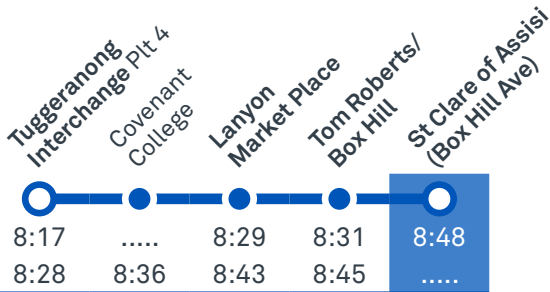

TG19027

CANBERRA
IS BETTER
CONNECTED

transport.act.gov.au

TTC Transport
Canberra

LANYON HIGH SCHOOL

Plan your trip with the TC Journey planner! Visit transport.act.gov.au for details

Morning regular services

Other times available. Visit transport.act.gov.au

80 From Tuggeranong

80 From Lanyon Market Place

81 From Tuggeranong

Morning *RAPID* services

Other times available. Visit transport.act.gov.au

R5 From City West

80 To Lanyon Market Place

80 To Tuggeranong

81 To Tuggeranong

Afternoon *RAPID* services

Other times available. Visit transport.act.gov.au

R5 To City West

CANBERRA IS BETTER CONNECTED

transport.act.gov.au

TTC Transport Canberra

TG19027

LANYON TO TUGGERANONG via Conder and Banks

80

ROUTE MAP

- Bus route
- Bus station
- Mode interchange
- Educational institution
- Hospital
- Bicycle lockers
- Park and Ride
- R4 RAPID route
- Bus terminus
- 80 Route number
- Shopping centre
- Bicycle rails
- Bicycle cage