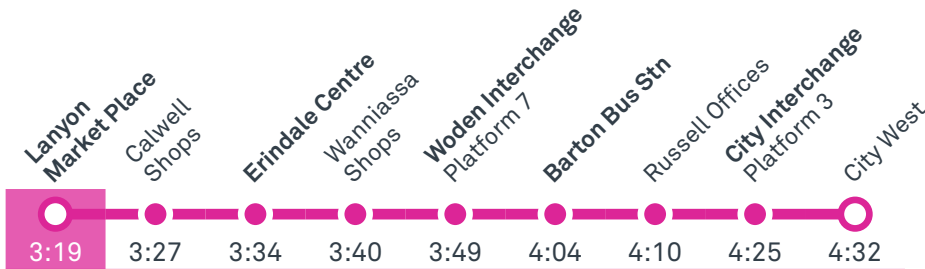

80 To Lanyon Market Place

80 To Tuggeranong

81 To Tuggeranong

Afternoon *RAPID* services

Other times available. Visit transport.act.gov.au

R5 To City West

CANBERRA IS BETTER CONNECTED

transport.act.gov.au

TTC Transport Canberra

TG19027

LANYON TO TUGGERANONG via Conder and Banks

80

ROUTE MAP

- Bus route
- Bus station
- Mode interchange
- Educational institution
- Hospital
- Bicycle lockers
- Park and Ride
- R4 RAPID route
- Bus terminus
- 80 Route number
- Shopping centre
- Bicycle rails
- Bicycle cage