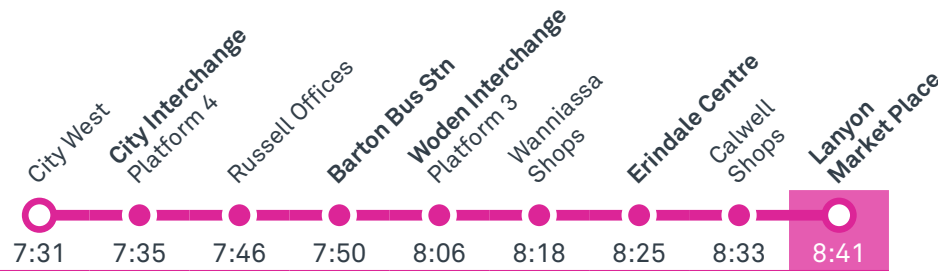

Other times available. Visit transport.act.gov.au

80 From Tuggeranong

80 From Lanyon Market Place

81 From Tuggeranong

Morning *RAPID* services

Other times available. Visit transport.act.gov.au

R5 From City West

CANBERRA IS BETTER CONNECTED

transport.act.gov.au

TG19027

LANYON HIGH SCHOOL

Plan your trip with the TC Journey planner! Visit transport.act.gov.au for details

Afternoon regular services

Other times available. Visit transport.act.gov.au

80 To Lanyon Market Place

80 To Tuggeranong

81 To Tuggeranong

Afternoon *RAPID* services

Other times available. Visit transport.act.gov.au

R5 To City West

CANBERRA IS BETTER CONNECTED

transport.act.gov.au